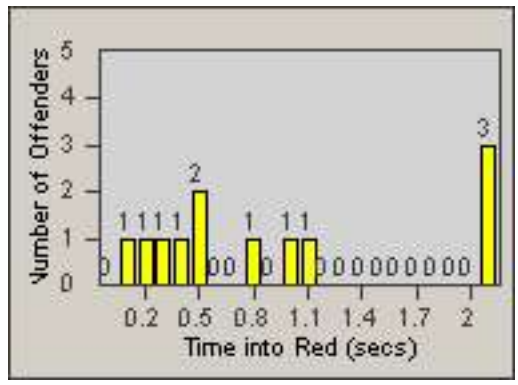

Redflex Redlight Offender Statistics

CONTRACT: Baldwin Park **LOCATION:** BAL-PUPA-01 Puente Ave.
DATE FROM: 01-Nov-2011 **DATE TO:** 30-Nov-2011

LANE 1

LANE 2

LANE 3

Redflex Redlight Offender Statistics

CONTRACT: Baldwin Park LOCATION: BAL-PUPA-01 Puente Ave.
DATE FROM: 01-Nov-2011 DATE TO: 30-Nov-2011

LANE 4

LANE TOTAL

Redflex Redlight Offender Statistics

CONTRACT: Baldwin Park **LOCATION:** BAL-PUPA-01 Puente Ave.
DATE FROM: 01-Nov-2011 **DATE TO:** 30-Nov-2011