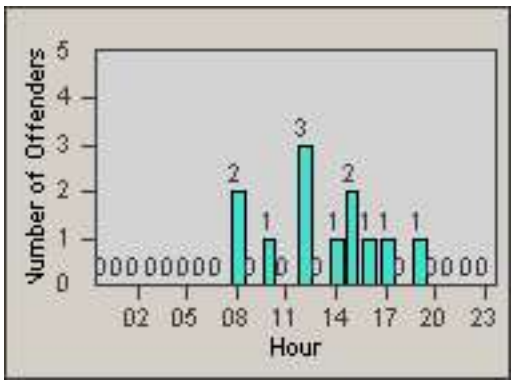

Redflex Redlight Offender Statistics

CONTRACT: Baldwin Park **LOCATION:** BAL-PUPA-01 Puente Ave.
DATE FROM: 01-Nov-2011 **DATE TO:** 30-Nov-2011

LANE 1

LANE 2

LANE 3

Redflex Redlight Offender Statistics

CONTRACT: Baldwin Park LOCATION: BAL-PUPA-01 Puente Ave.
DATE FROM: 01-Nov-2011 DATE TO: 30-Nov-2011

LANE 4

LANE TOTAL

Redflex Redlight Offender Statistics

CONTRACT: Baldwin Park **LOCATION:** BAL-PUPA-01 Puente Ave.
DATE FROM: 01-Nov-2011 **DATE TO:** 30-Nov-2011