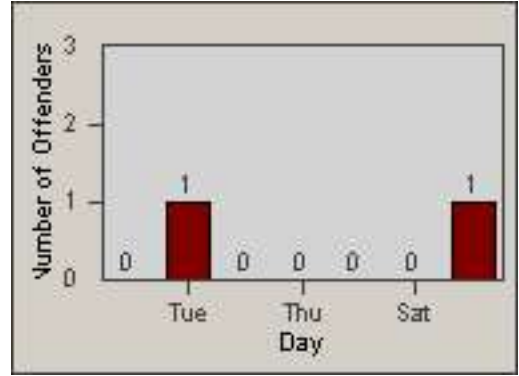

Redflex Redlight Offender Statistics

CONTRACT: Baldwin Park **LOCATION:** BAL-PUPA-01 Puente Ave.
DATE FROM: 01-Nov-2011 **DATE TO:** 30-Nov-2011

LANE 1

LANE 2

LANE 3

Redflex Redlight Offender Statistics

CONTRACT: Baldwin Park LOCATION: BAL-PUPA-01 Puente Ave.
DATE FROM: 01-Nov-2011 DATE TO: 30-Nov-2011

LANE 4

LANE TOTAL

Redflex Redlight Offender Statistics

CONTRACT: Baldwin Park **LOCATION:** BAL-PUPA-01 Puente Ave.
DATE FROM: 01-Nov-2011 **DATE TO:** 30-Nov-2011