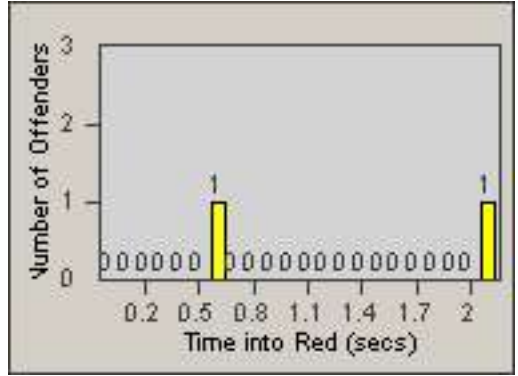

Redflex Redlight Offender Statistics

CONTRACT: Baldwin Park **LOCATION:** BAL-PUPA-01 Puente Ave.
DATE FROM: 01-Nov-2011 **DATE TO:** 30-Nov-2011

LANE 1

LANE 2

LANE 3

Redflex Redlight Offender Statistics

CONTRACT: Baldwin Park LOCATION: BAL-PUPA-01 Puente Ave.
DATE FROM: 01-Nov-2011 DATE TO: 30-Nov-2011

LANE 4

LANE TOTAL

Redflex Redlight Offender Statistics

CONTRACT: Baldwin Park **LOCATION:** BAL-PUPA-01 Puente Ave.
DATE FROM: 01-Nov-2011 **DATE TO:** 30-Nov-2011