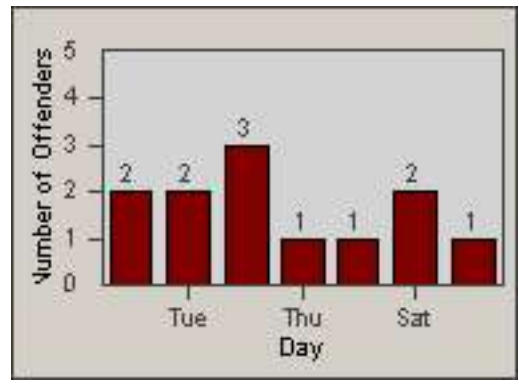

Redflex Redlight Offender Statistics

CONTRACT: Baldwin Park **LOCATION:** BAL-PUPA-01 Puente Ave.
DATE FROM: 01-Nov-2011 **DATE TO:** 30-Nov-2011

LANE 1

LANE 2

LANE 3

Redflex Redlight Offender Statistics

CONTRACT: Baldwin Park LOCATION: BAL-PUPA-01 Puente Ave.
DATE FROM: 01-Nov-2011 DATE TO: 30-Nov-2011

LANE 4

LANE TOTAL

Redflex Redlight Offender Statistics

CONTRACT: Baldwin Park **LOCATION:** BAL-PUPA-01 Puente Ave.
DATE FROM: 01-Nov-2011 **DATE TO:** 30-Nov-2011