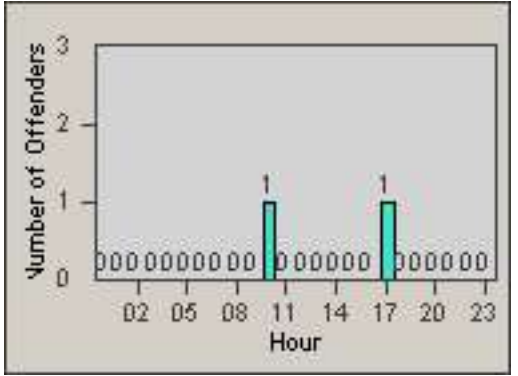

Redflex Redlight Offender Statistics

CONTRACT: Baldwin Park **LOCATION:** BAL-PUPA-01 Puente Ave.
DATE FROM: 01-Nov-2011 **DATE TO:** 30-Nov-2011

LANE 1

LANE 2

LANE 3

Redflex Redlight Offender Statistics

CONTRACT: Baldwin Park LOCATION: BAL-PUPA-01 Puente Ave.
DATE FROM: 01-Nov-2011 DATE TO: 30-Nov-2011

LANE 4

LANE TOTAL

Redflex Redlight Offender Statistics

CONTRACT: Baldwin Park **LOCATION:** BAL-PUPA-01 Puente Ave.
DATE FROM: 01-Nov-2011 **DATE TO:** 30-Nov-2011