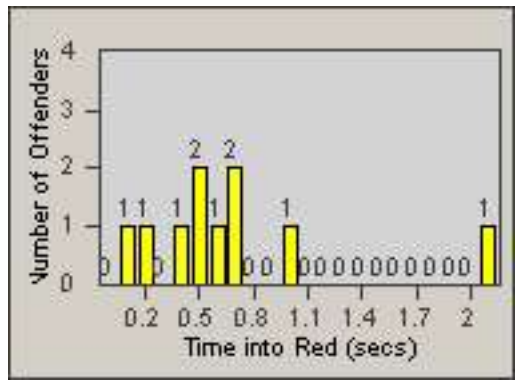

Redflex Redlight Offender Statistics

CONTRACT: Baldwin Park   **LOCATION:** BAL-RABA-01 Ramona Blvd.
DATE FROM: 01-Nov-2011   **DATE TO:** 30-Nov-2011

LANE 1