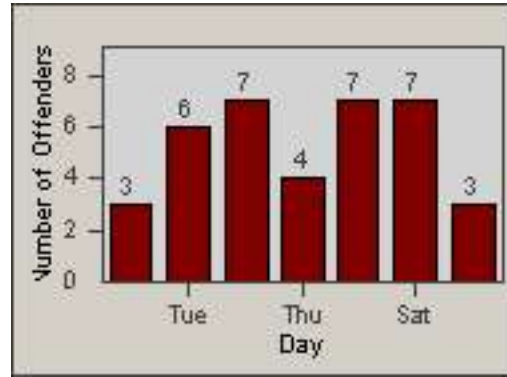

Redflex Redlight Offender Statistics

CONTRACT: Baldwin Park   **LOCATION:** BAL-RABA-01 Ramona Blvd.
DATE FROM: 01-Nov-2011   **DATE TO:** 30-Nov-2011

LANE 4

LANE TOTAL