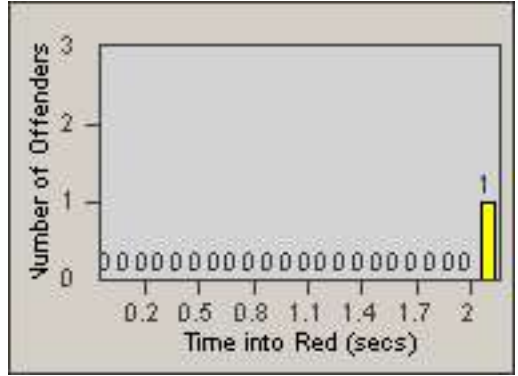

Redflex Redlight Offender Statistics

CONTRACT: Baldwin Park   **LOCATION:** BAL-RABA-01 Ramona Blvd.
DATE FROM: 01-Nov-2011   **DATE TO:** 30-Nov-2011

LANE 1

LANE 2

LANE 3