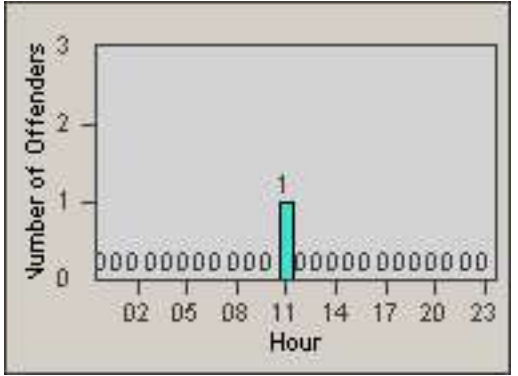

Redflex Redlight Offender Statistics

CONTRACT: Baldwin Park   **LOCATION:** BAL-RABA-01 Ramona Blvd.
DATE FROM: 01-Nov-2011   **DATE TO:** 30-Nov-2011

LANE 1

LANE 2

LANE 3