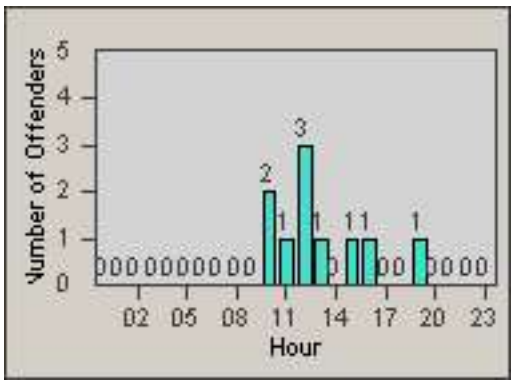

Redflex Redlight Offender Statistics

CONTRACT: Baldwin Park   **LOCATION:** BAL-RABA-01 Ramona Blvd.
DATE FROM: 01-Nov-2011   **DATE TO:** 30-Nov-2011

LANE 1