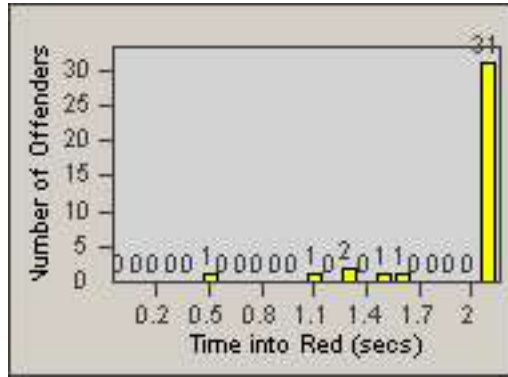

Redflex Redlight Offender Statistics

CONTRACT: Baldwin Park   **LOCATION:** BAL-RABA-01 Ramona Blvd.
DATE FROM: 01-Nov-2011   **DATE TO:** 30-Nov-2011

LANE 4

LANE TOTAL