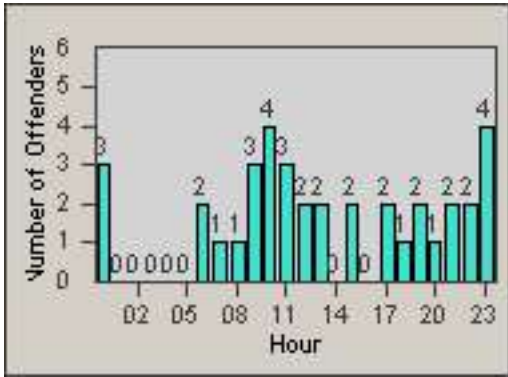

Redflex Redlight Offender Statistics

CONTRACT: Baldwin Park   **LOCATION:** BAL-RABA-01 Ramona Blvd.
DATE FROM: 01-Nov-2011   **DATE TO:** 30-Nov-2011

LANE 4

LANE TOTAL