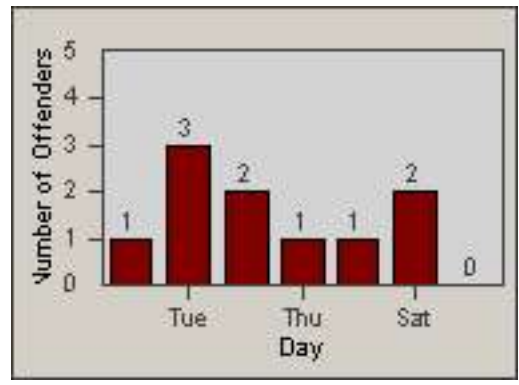

Redflex Redlight Offender Statistics

CONTRACT: Baldwin Park   **LOCATION:** BAL-RABA-01 Ramona Blvd.
DATE FROM: 01-Nov-2011   **DATE TO:** 30-Nov-2011

LANE 1