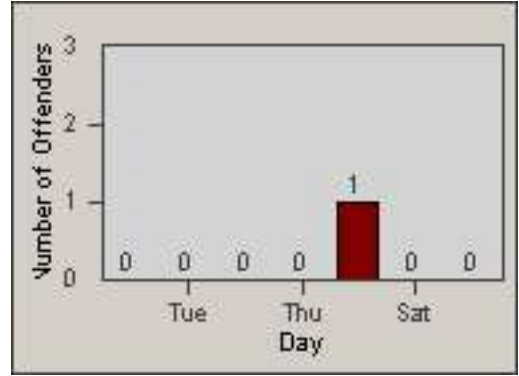

Redflex Redlight Offender Statistics

CONTRACT: Baldwin Park   **LOCATION:** BAL-RABA-01 Ramona Blvd.
DATE FROM: 01-Nov-2011   **DATE TO:** 30-Nov-2011

LANE 1

LANE 2

LANE 3