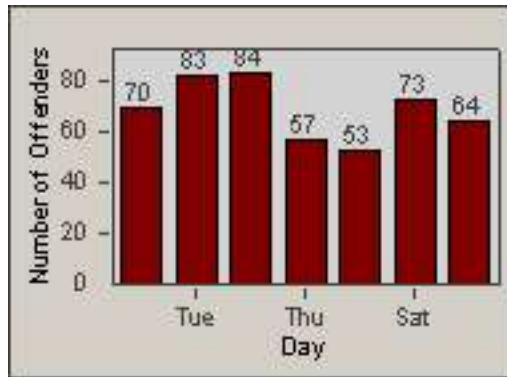

Redflex Redlight Offender Statistics

CONTRACT: Baldwin Park **LOCATION:** BAL-RAFR-01 Ramona Blvd.
DATE FROM: 01-Nov-2011 **DATE TO:** 30-Nov-2011

LANE 1

LANE 2

LANE 3

Redflex Redlight Offender Statistics

CONTRACT: Baldwin Park **LOCATION:** BAL-RAFR-01 Ramona Blvd.
DATE FROM: 01-Nov-2011 **DATE TO:** 30-Nov-2011