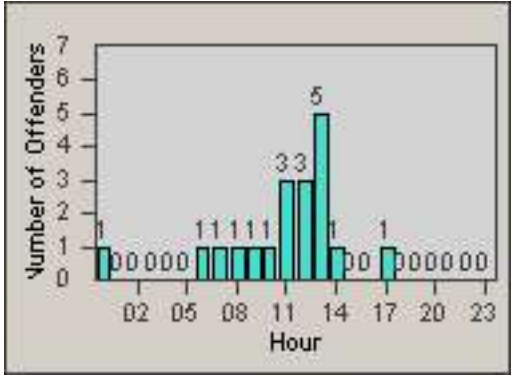

Redflex Redlight Offender Statistics

CONTRACT: Baldwin Park **LOCATION:** BAL-RAFR-01 Ramona Blvd.
DATE FROM: 01-Nov-2011 **DATE TO:** 30-Nov-2011

LANE 1

LANE 2

LANE 3

Redflex Redlight Offender Statistics

CONTRACT: Baldwin Park **LOCATION:** BAL-RAFR-01 Ramona Blvd.
DATE FROM: 01-Nov-2011 **DATE TO:** 30-Nov-2011

LANE 4

LANE TOTAL

Redflex Redlight Offender Statistics

CONTRACT: Baldwin Park **LOCATION:** BAL-RAFR-01 Ramona Blvd.
DATE FROM: 01-Nov-2011 **DATE TO:** 30-Nov-2011