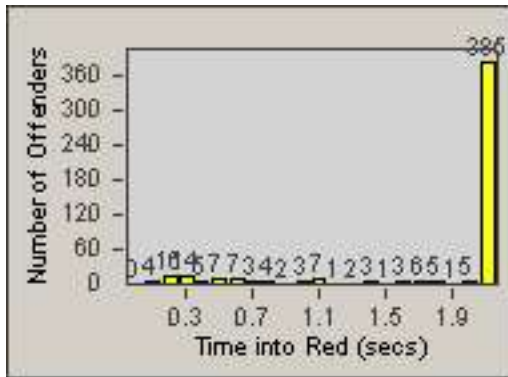

Redflex Redlight Offender Statistics

CONTRACT: Baldwin Park **LOCATION:** BAL-RAFR-01 Ramona Blvd.
DATE FROM: 01-Nov-2011 **DATE TO:** 30-Nov-2011

LANE 1

LANE 2

LANE 3

Redflex Redlight Offender Statistics

CONTRACT: Baldwin Park **LOCATION:** BAL-RAFR-01 Ramona Blvd.
DATE FROM: 01-Nov-2011 **DATE TO:** 30-Nov-2011

LANE 4

LANE TOTAL

Redflex Redlight Offender Statistics

CONTRACT: Baldwin Park **LOCATION:** BAL-RAFR-01 Ramona Blvd.
DATE FROM: 01-Nov-2011 **DATE TO:** 30-Nov-2011