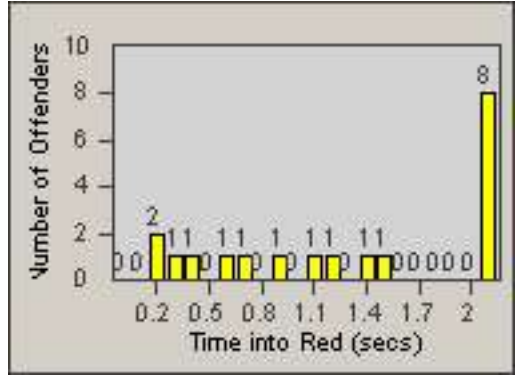

Redflex Redlight Offender Statistics

CONTRACT: Baldwin Park **LOCATION:** BAL-RAFR-01 Ramona Blvd.
DATE FROM: 01-Nov-2011 **DATE TO:** 30-Nov-2011

LANE 1

LANE 2

LANE 3

Redflex Redlight Offender Statistics

CONTRACT: Baldwin Park **LOCATION:** BAL-RAFR-01 Ramona Blvd.
DATE FROM: 01-Nov-2011 **DATE TO:** 30-Nov-2011

LANE 4

LANE TOTAL

Redflex Redlight Offender Statistics

CONTRACT: Baldwin Park **LOCATION:** BAL-RAFR-01 Ramona Blvd.
DATE FROM: 01-Nov-2011 **DATE TO:** 30-Nov-2011