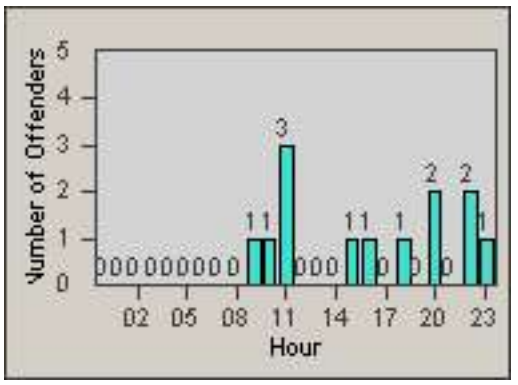

Redflex Redlight Offender Statistics

CONTRACT: Baldwin Park **LOCATION:** BAL-RAFR-01 Ramona Blvd.
DATE FROM: 01-Nov-2011 **DATE TO:** 30-Nov-2011

LANE 1

LANE 2

LANE 3

Redflex Redlight Offender Statistics

CONTRACT: Baldwin Park **LOCATION:** BAL-RAFR-01 Ramona Blvd.
DATE FROM: 01-Nov-2011 **DATE TO:** 30-Nov-2011

LANE 4

LANE TOTAL

Redflex Redlight Offender Statistics

CONTRACT: Baldwin Park **LOCATION:** BAL-RAFR-01 Ramona Blvd.
DATE FROM: 01-Nov-2011 **DATE TO:** 30-Nov-2011