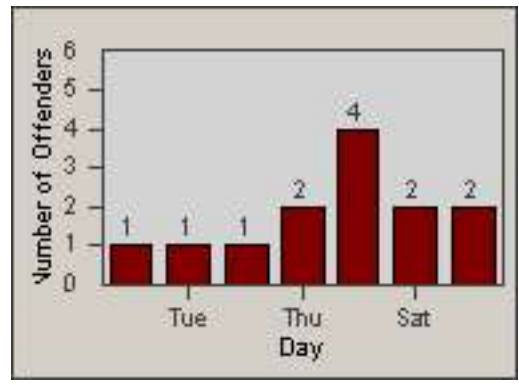

Redflex Redlight Offender Statistics

CONTRACT: Baldwin Park **LOCATION:** BAL-RAFR-01 Ramona Blvd.
DATE FROM: 01-Nov-2011 **DATE TO:** 30-Nov-2011

LANE 1

LANE 2

LANE 3

Redflex Redlight Offender Statistics

CONTRACT: Baldwin Park **LOCATION:** BAL-RAFR-01 Ramona Blvd.
DATE FROM: 01-Nov-2011 **DATE TO:** 30-Nov-2011

LANE 4

LANE TOTAL

Redflex Redlight Offender Statistics

CONTRACT: Baldwin Park **LOCATION:** BAL-RAFR-01 Ramona Blvd.
DATE FROM: 01-Nov-2011 **DATE TO:** 30-Nov-2011