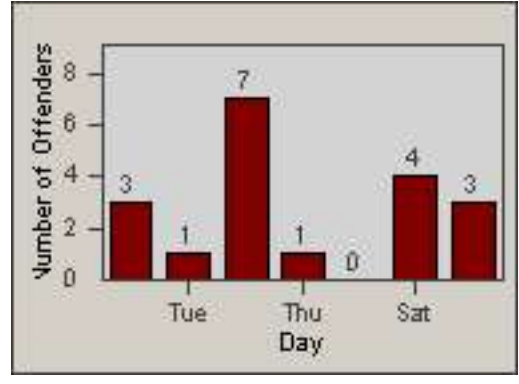

Redflex Redlight Offender Statistics

CONTRACT: Baldwin Park **LOCATION:** BAL-RAFR-01 Ramona Blvd.
DATE FROM: 01-Nov-2011 **DATE TO:** 30-Nov-2011

LANE 1

LANE 2

LANE 3

Redflex Redlight Offender Statistics

CONTRACT: Baldwin Park **LOCATION:** BAL-RAFR-01 Ramona Blvd.
DATE FROM: 01-Nov-2011 **DATE TO:** 30-Nov-2011

LANE 4

LANE TOTAL

Redflex Redlight Offender Statistics

CONTRACT: Baldwin Park **LOCATION:** BAL-RAFR-01 Ramona Blvd.
DATE FROM: 01-Nov-2011 **DATE TO:** 30-Nov-2011