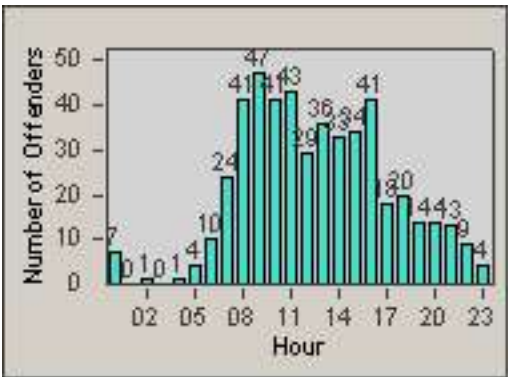

Redflex Redlight Offender Statistics

CONTRACT: Baldwin Park **LOCATION:** BAL-RAFR-01 Ramona Blvd.
DATE FROM: 01-Nov-2011 **DATE TO:** 30-Nov-2011

LANE 1

LANE 2

LANE 3

Redflex Redlight Offender Statistics

CONTRACT: Baldwin Park **LOCATION:** BAL-RAFR-01 Ramona Blvd.
DATE FROM: 01-Nov-2011 **DATE TO:** 30-Nov-2011

LANE 4

LANE TOTAL

Redflex Redlight Offender Statistics

CONTRACT: Baldwin Park **LOCATION:** BAL-RAFR-01 Ramona Blvd.
DATE FROM: 01-Nov-2011 **DATE TO:** 30-Nov-2011