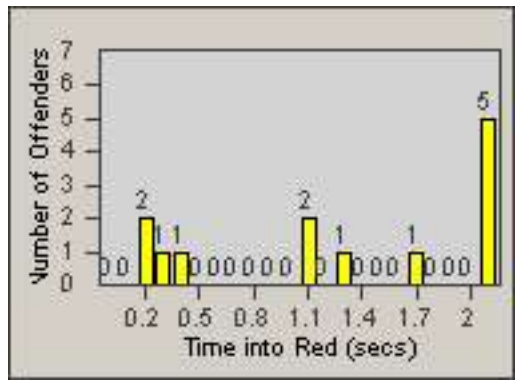

Redflex Redlight Offender Statistics

CONTRACT: Baldwin Park **LOCATION:** BAL-RAFR-01 Ramona Blvd.
DATE FROM: 01-Nov-2011 **DATE TO:** 30-Nov-2011

LANE 1

LANE 2

LANE 3

Redflex Redlight Offender Statistics

CONTRACT: Baldwin Park **LOCATION:** BAL-RAFR-01 Ramona Blvd.
DATE FROM: 01-Nov-2011 **DATE TO:** 30-Nov-2011

LANE 4

LANE TOTAL

Redflex Redlight Offender Statistics

CONTRACT: Baldwin Park **LOCATION:** BAL-RAFR-01 Ramona Blvd.
DATE FROM: 01-Nov-2011 **DATE TO:** 30-Nov-2011