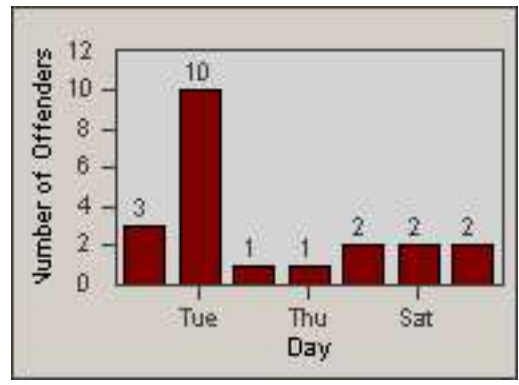

Redflex Redlight Offender Statistics

CONTRACT: Baldwin Park **LOCATION:** BAL-RAFR-03 Ramona Blvd.
DATE FROM: 01-Nov-2011 **DATE TO:** 30-Nov-2011

LANE 1

LANE 2

LANE 3

Redflex Redlight Offender Statistics

CONTRACT: Baldwin Park LOCATION: BAL-RAFR-03 Ramona Blvd.
DATE FROM: 01-Nov-2011 DATE TO: 30-Nov-2011

LANE 4

LANE TOTAL

Redflex Redlight Offender Statistics

CONTRACT: Baldwin Park **LOCATION:** BAL-RAFR-03 Ramona Blvd.
DATE FROM: 01-Nov-2011 **DATE TO:** 30-Nov-2011