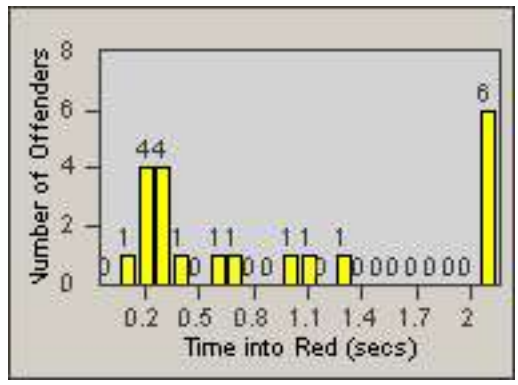

Redflex Redlight Offender Statistics

CONTRACT: Baldwin Park **LOCATION:** BAL-RAFR-03 Ramona Blvd.
DATE FROM: 01-Nov-2011 **DATE TO:** 30-Nov-2011

LANE 1

LANE 2

LANE 3

Redflex Redlight Offender Statistics

CONTRACT: Baldwin Park LOCATION: BAL-RAFR-03 Ramona Blvd.
DATE FROM: 01-Nov-2011 DATE TO: 30-Nov-2011

LANE 4

LANE TOTAL

Redflex Redlight Offender Statistics

CONTRACT: Baldwin Park **LOCATION:** BAL-RAFR-03 Ramona Blvd.
DATE FROM: 01-Nov-2011 **DATE TO:** 30-Nov-2011