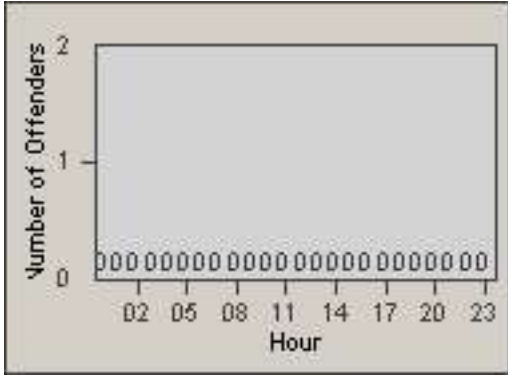

Redflex Redlight Offender Statistics

CONTRACT: Baldwin Park **LOCATION:** BAL-RAFR-03 Ramona Blvd.
DATE FROM: 01-Nov-2011 **DATE TO:** 30-Nov-2011

LANE 1

LANE 2

LANE 3

Redflex Redlight Offender Statistics

CONTRACT: Baldwin Park LOCATION: BAL-RAFR-03 Ramona Blvd.
DATE FROM: 01-Nov-2011 DATE TO: 30-Nov-2011

LANE 4

LANE TOTAL

Redflex Redlight Offender Statistics

CONTRACT: Baldwin Park **LOCATION:** BAL-RAFR-03 Ramona Blvd.
DATE FROM: 01-Nov-2011 **DATE TO:** 30-Nov-2011