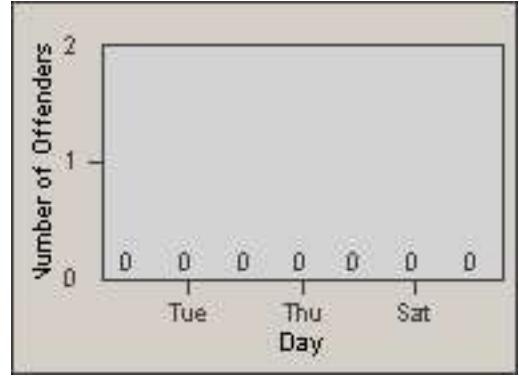

Redflex Redlight Offender Statistics

CONTRACT: Baldwin Park **LOCATION:** BAL-RAFR-03 Ramona Blvd.
DATE FROM: 01-Nov-2011 **DATE TO:** 30-Nov-2011

LANE 1

LANE 2

LANE 3

Redflex Redlight Offender Statistics

CONTRACT: Baldwin Park LOCATION: BAL-RAFR-03 Ramona Blvd.
DATE FROM: 01-Nov-2011 DATE TO: 30-Nov-2011