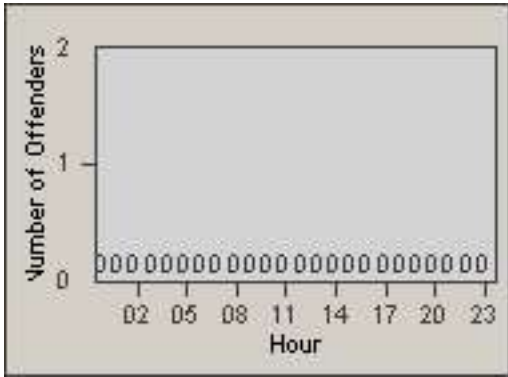

Redflex Redlight Offender Statistics

CONTRACT: Baldwin Park **LOCATION:** BAL-RAFR-03 Ramona Blvd.
DATE FROM: 01-Nov-2011 **DATE TO:** 30-Nov-2011

LANE 1

LANE 2

LANE 3

Redflex Redlight Offender Statistics

CONTRACT: Baldwin Park LOCATION: BAL-RAFR-03 Ramona Blvd.
DATE FROM: 01-Nov-2011 DATE TO: 30-Nov-2011

LANE 4

LANE TOTAL

Redflex Redlight Offender Statistics

CONTRACT: Baldwin Park **LOCATION:** BAL-RAFR-03 Ramona Blvd.
DATE FROM: 01-Nov-2011 **DATE TO:** 30-Nov-2011