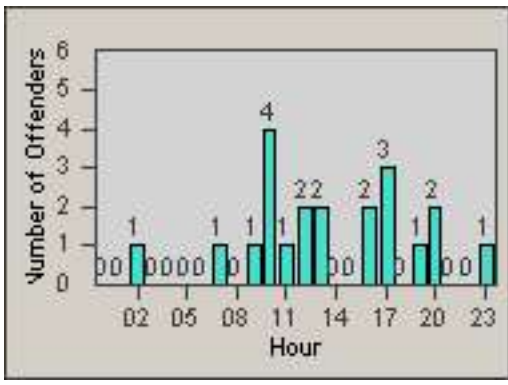

Redflex Redlight Offender Statistics

CONTRACT: Baldwin Park **LOCATION:** BAL-RAFR-03 Ramona Blvd.
DATE FROM: 01-Nov-2011 **DATE TO:** 30-Nov-2011

LANE 1

LANE 2

LANE 3

Redflex Redlight Offender Statistics

CONTRACT: Baldwin Park LOCATION: BAL-RAFR-03 Ramona Blvd.
DATE FROM: 01-Nov-2011 DATE TO: 30-Nov-2011

LANE 4

LANE TOTAL

Redflex Redlight Offender Statistics

CONTRACT: Baldwin Park **LOCATION:** BAL-RAFR-03 Ramona Blvd.
DATE FROM: 01-Nov-2011 **DATE TO:** 30-Nov-2011