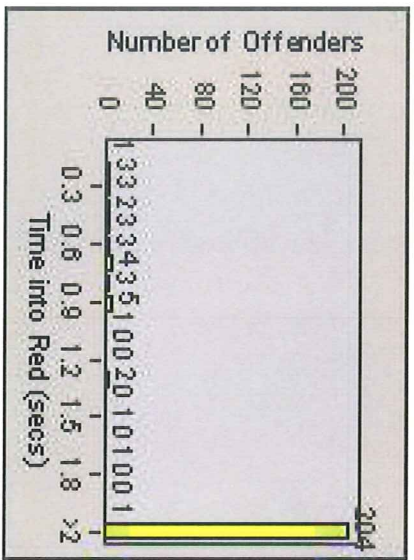

LANE 1

LANE 2

LANE 3

Redflex Redlight Offender Statistics

CONTRACT: Burlingtoname

LOCATION: BRL-ECBR-01 EI Camino and Broadway

DATE FROM: 1/Jul/2009

DATE TO: 31/Jul/2009