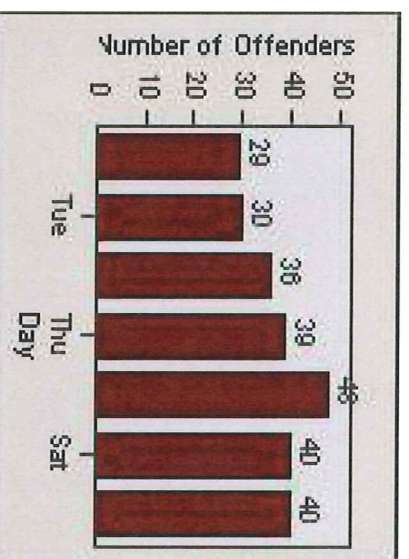

Redflex Redlight Offender Statistics

CONTRACT: Burlingtoname

LOCATION: BRL-ECBR-01 EI Camino and Broadway

DATE FROM: 1/May/2009

DATE TO: 31/May/2009

LANE TOTAL