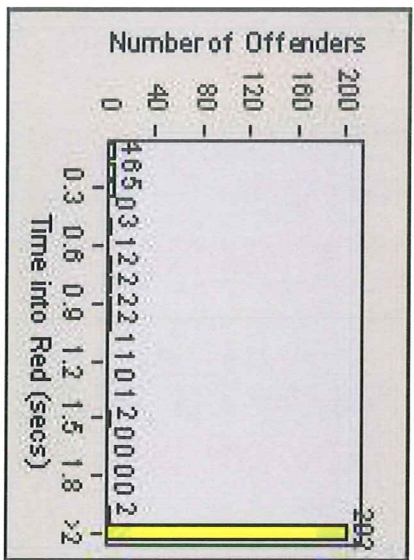

LANE 1

LANE 2

LANE 3

Redflex Redlight Offender Statistics

CONTRACT: Burlingtoname

LOCATION: BRL-ECBR-01 EI Camino and Broadway

DATE FROM: 1/May/2009

DATE TO: 31/May/2009

LANE TOTAL

Redflex Redlight Offender Statistics

CONTRACT: Burlingame **LOCATION:** BRLECBR-01 El Camino and Broadway
DATE FROM: 1/Jun/2009 **DATE TO:** 30/Jun/2009

LANE 1

LANE 2

LANE 3

Redflex Redlight Offender Statistics