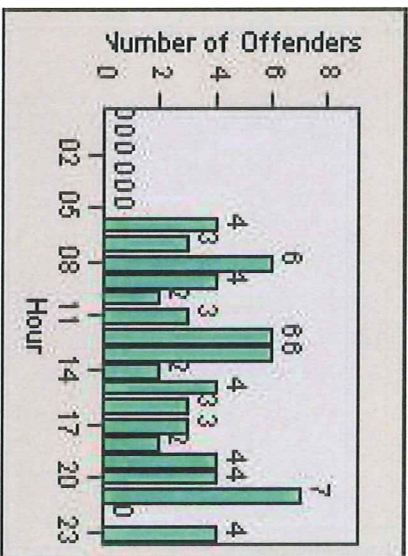

Redflex Redlight Offender Statistics

CONTRACT: Burlingame **LOCATION:** BRL-ECBR-01 El Camino and Broadway
DATE FROM: 22/Apr/2009 **DATE TO:** 30/Apr/2009

LANE 1

LANE 2

LANE 3

Redflex Redlight Offender Statistics

CONTRACT: Burlingtoname LOCATION: BRL-ECBR-01 EI Camino and Broadway

DATE FROM: 22/Apr/2009 DATE TO: 30/Apr/2009

LANE TOTAL

Redflex Redlight Offender Statistics

CONTRACT: Burlington **LOCATION:** BRL-ECBR-01 El Camino and Broadway
DATE FROM: 1/May/2009 **DATE TO:** 31/May/2009