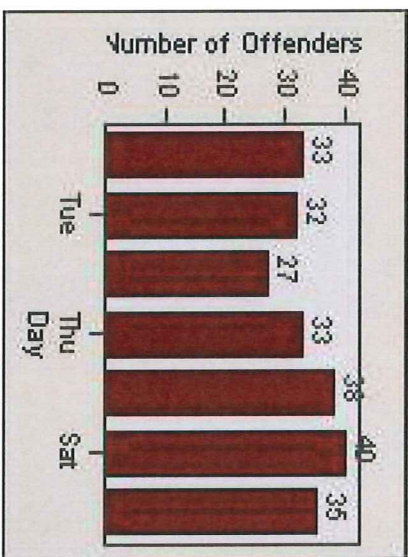

LANE TOTAL

Redflex Redlight Offender Statistics

CONTRACT: Burlingame **LOCATION:** BRLECBR-01 El Camino and Broadway
DATE FROM: 1/Jun/2009 **DATE TO:** 30/Jun/2009

LANE 1

LANE 2

LANE 3

Redflex Redlight Offender Statistics

CONTRACT: Burlingtoname **LOCATION:** BRL-ECBR-01 El Camino and Broadway
DATE FROM: 1/1Jun/2009 **DATE TO:** 30/1Jun/2009

LANE TOTAL

Redflex Redlight Offender Statistics

CONTRACT: Burlingtoname LOCATION: BRL-ECBR-01 EI Camino and Broadway
 DATE FROM: 1/Jul/2009 DATE TO: 31/Jul/2009