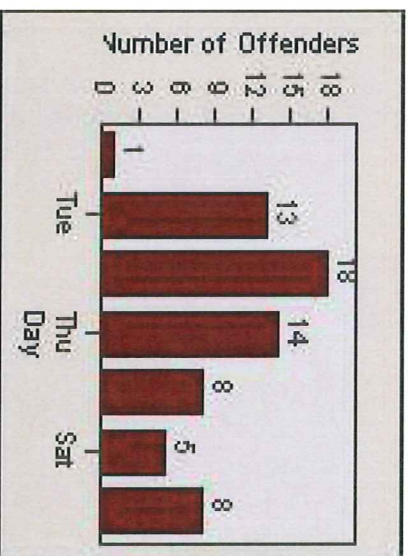

Redflex Redlight Offender Statistics

CONTRACT: Burlingame **LOCATION:** BRL-ECBR-01 El Camino and Broadway
DATE FROM: 22/Apr/2009 **DATE TO:** 30/Apr/2009

LANE 1

LANE 2

LANE 3

Redflex Redlight Offender Statistics

CONTRACT: Burlingtoname LOCATION: BRL-ECBR-01 EI Camino and Broadway

DATE FROM: 22/Apr/2009 DATE TO: 30/Apr/2009

LANE TOTAL

Redflex Redlight Offender Statistics

CONTRACT: Burlington **LOCATION:** BRL-ECBR-01 El Camino and Broadway
DATE FROM: 1/May/2009 **DATE TO:** 31/May/2009