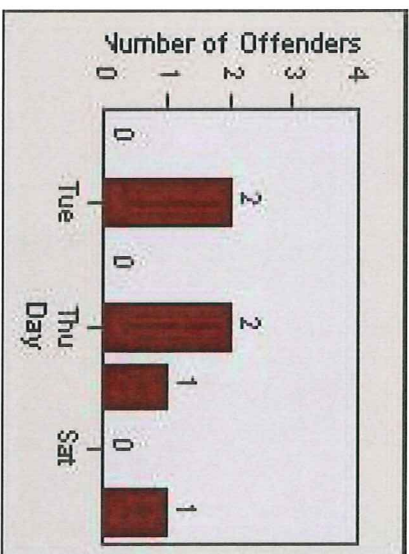

Redflex Redlight Offender Statistics

CONTRACT: Burlingame **LOCATION:** BRL-ECBR-01 El Camino and Broadway
DATE FROM: 22/Apr/2009 **DATE TO:** 30/Apr/2009

LANE 1

LANE 2

LANE 3

Redflex Redlight Offender Statistics

CONTRACT: Burlingtoname LOCATION: BRL-ECBR-01 EI Camino and Broadway

DATE FROM: 22/Apr/2009 DATE TO: 30/Apr/2009

LANE TOTAL

Redflex Redlight Offender Statistics

CONTRACT: Burlington **LOCATION:** BRL-ECBR-01 El Camino and Broadway
DATE FROM: 1/May/2009 **DATE TO:** 31/May/2009