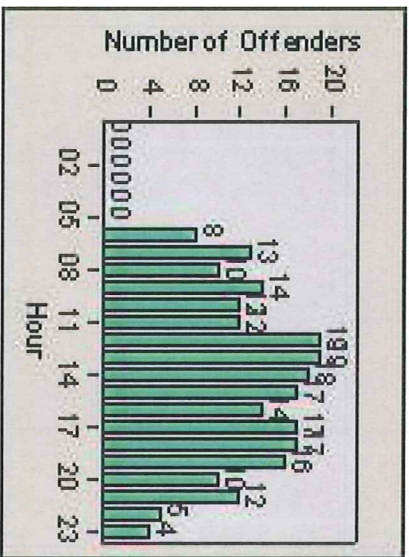

CONTRACT: Burlingtoname **LOCATION:** BRL-ECBR-01 El Camino and Broadway
DATE FROM: 1/1Jun/2009 **DATE TO:** 30/1Jun/2009

LANE TOTAL

Redflex Redlight Offender Statistics

CONTRACT: Burlingtoname LOCATION: BRL-ECBR-01 EI Camino and Broadway
 DATE FROM: 1/Jul/2009 DATE TO: 31/Jul/2009

LANE 1

LANE 2

LANE 3

Redflex Redlight Offender Statistics

CONTRACT: Burlingtoname

LOCATION: BRL-ECBR-01 EI Camino and Broadway

DATE FROM: 1/Jul/2009

DATE TO: 31/Jul/2009