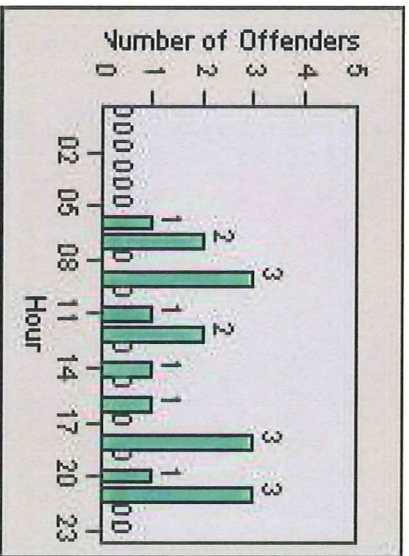

Redflex Redlight Offender Statistics

CONTRACT: Burlingtoname LOCATION: BRL-ECBR-01 EI Camino and Broadway
DATE FROM: 1/Jul/2009 DATE TO: 31/Jul/2009

LANE 1