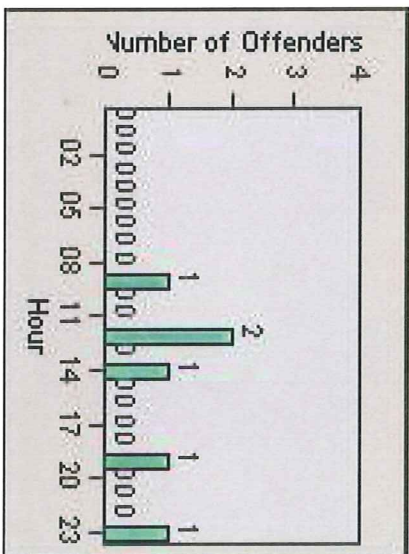

Redflex Redlight Offender Statistics

CONTRACT: Burlingame **LOCATION:** BRL-ECBR-01 El Camino and Broadway
DATE FROM: 22/Apr/2009 **DATE TO:** 30/Apr/2009

LANE 1

LANE 2

LANE 3

Redflex Redlight Offender Statistics

CONTRACT: Burlingtoname LOCATION: BRL-ECBR-01 EI Camino and Broadway

DATE FROM: 22/Apr/2009 DATE TO: 30/Apr/2009

LANE TOTAL

Redflex Redlight Offender Statistics

CONTRACT: Burlington **LOCATION:** BRL-ECBR-01 El Camino and Broadway
DATE FROM: 1/May/2009 **DATE TO:** 31/May/2009