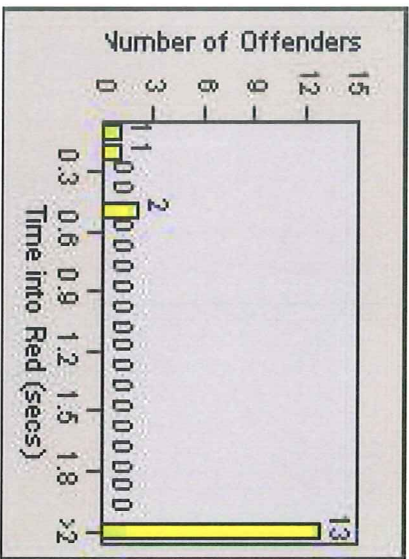

Redflex Redlight Offender Statistics

CONTRACT: Burlingtoname LOCATION: BRL-ECBR-01 EI Camino and Broadway
DATE FROM: 1/Jul/2009 DATE TO: 31/Jul/2009

LANE 2

LANE 3