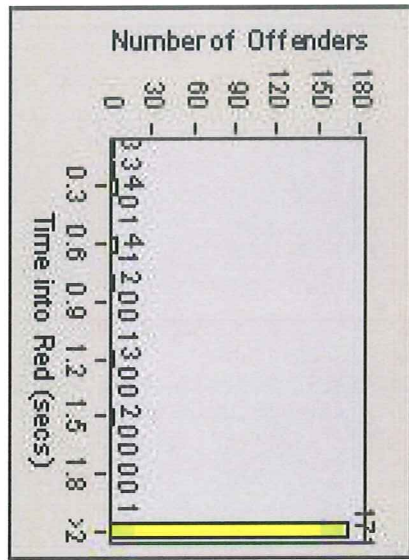

Redflex Redlight Offender Statistics

CONTRACT: Burlingtoname   **LOCATION:** BRL-ECBR-01 El Camino and Broadway
DATE FROM: 1/1Jun/2009   **DATE TO:** 30/1Jun/2009