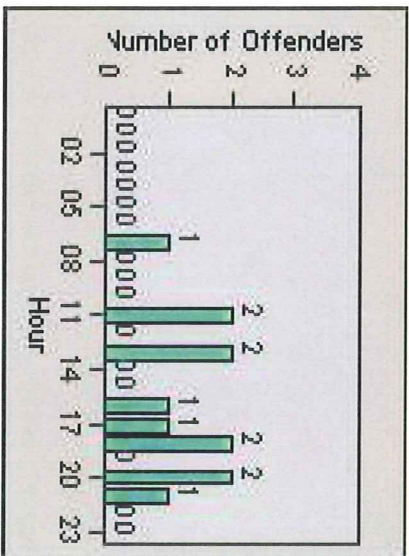

Redflex Redlight Offender Statistics

CONTRACT: Burlington   **LOCATION:** BRL-ECBR-01 El Camino and Broadway
DATE FROM: 1/May/2009   **DATE TO:** 31/May/2009

LANE 1