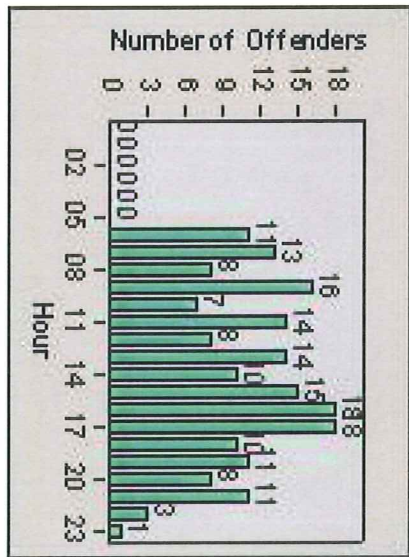

LANE TOTAL

Redflex Redlight Offender Statistics

CONTRACT: Burlingame **LOCATION:** BRLECBR-01 El Camino and Broadway
DATE FROM: 1/Jun/2009 **DATE TO:** 30/Jun/2009

LANE 1

LANE 2

LANE 3

Redflex Redlight Offender Statistics

CONTRACT: Burlingtoname **LOCATION:** BRL-ECBR-01 El Camino and Broadway
DATE FROM: 1/1Jun/2009 **DATE TO:** 30/1Jun/2009

LANE TOTAL

Redflex Redlight Offender Statistics

CONTRACT: Burlingtoname LOCATION: BRL-ECBR-01 EI Camino and Broadway
 DATE FROM: 1/Jul/2009 DATE TO: 31/Jul/2009