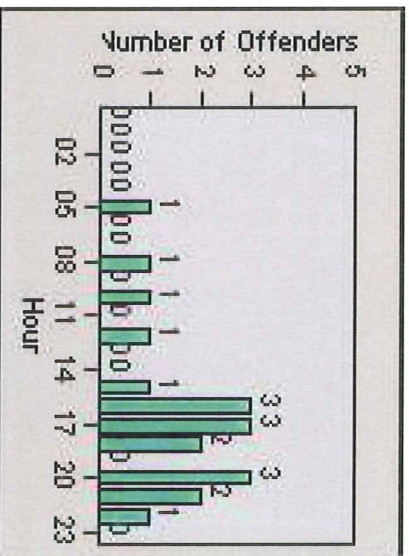

LANE TOTAL

Redflex Redlight Offender Statistics

CONTRACT: Burlingame **LOCATION:** BRLECBR-01 El Camino and Broadway
DATE FROM: 1/Jun/2009 **DATE TO:** 30/Jun/2009

LANE 1

LANE 2

LANE 3

Redflex Redlight Offender Statistics