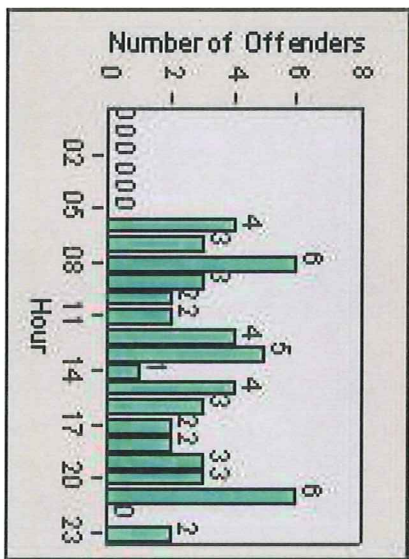

Redflex Redlight Offender Statistics

CONTRACT: Burlingame **LOCATION:** BRL-ECBR-01 El Camino and Broadway
DATE FROM: 22/Apr/2009 **DATE TO:** 30/Apr/2009

LANE 1

LANE 2

LANE 3

Redflex Redlight Offender Statistics

CONTRACT: Burlingtoname LOCATION: BRL-ECBR-01 EI Camino and Broadway

DATE FROM: 22/Apr/2009 DATE TO: 30/Apr/2009

LANE TOTAL

Redflex Redlight Offender Statistics

CONTRACT: Burlington **LOCATION:** BRL-ECBR-01 El Camino and Broadway
DATE FROM: 1/May/2009 **DATE TO:** 31/May/2009