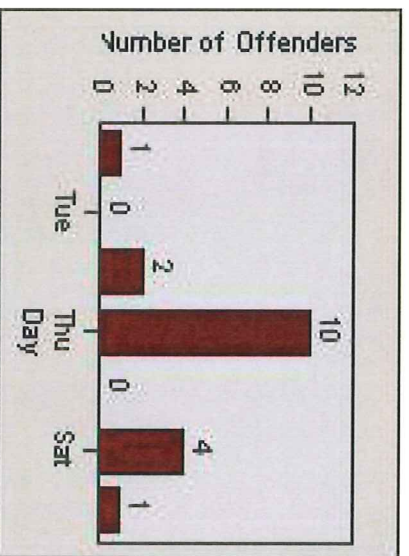

Redflex Redlight Offender Statistics

CONTRACT: Burlingtoname LOCATION: BRL-ECBR-01 EI Camino and Broadway
DATE FROM: 1/Jul/2009 DATE TO: 31/Jul/2009

LANE 1