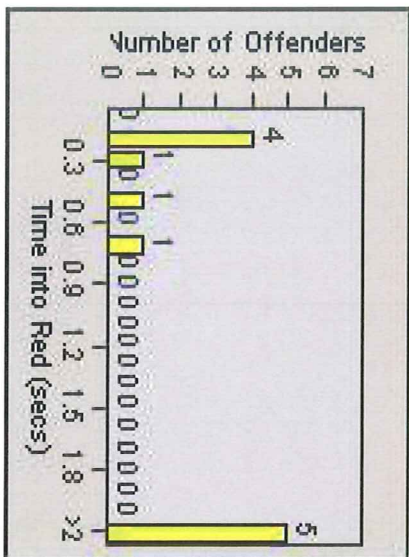

Redflex Redlight Offender Statistics

CONTRACT: Burlingame **LOCATION:** BRL-ECBR-01 El Camino and Broadway
DATE FROM: 22/Apr/2009 **DATE TO:** 30/Apr/2009

LANE 1

LANE 2

LANE 3

Redflex Redlight Offender Statistics

CONTRACT: Burlingtoname LOCATION: BRL-ECBR-01 EI Camino and Broadway

DATE FROM: 22/Apr/2009 DATE TO: 30/Apr/2009

LANE TOTAL

Redflex Redlight Offender Statistics

CONTRACT: Burlington **LOCATION:** BRL-ECBR-01 El Camino and Broadway
DATE FROM: 1/May/2009 **DATE TO:** 31/May/2009

LANE 1

LANE 2

LANE 3

Redflex Redlight Offender Statistics

CONTRACT: Burlingtoname

LOCATION: BRL-ECBR-01 EI Camino and Broadway

DATE FROM: 1/May/2009

DATE TO: 31/May/2009