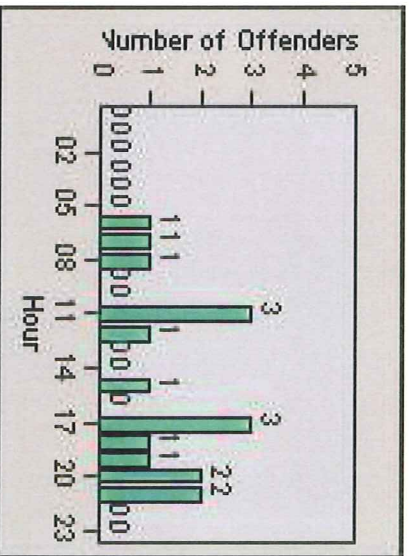

LANE 2

LANE 3