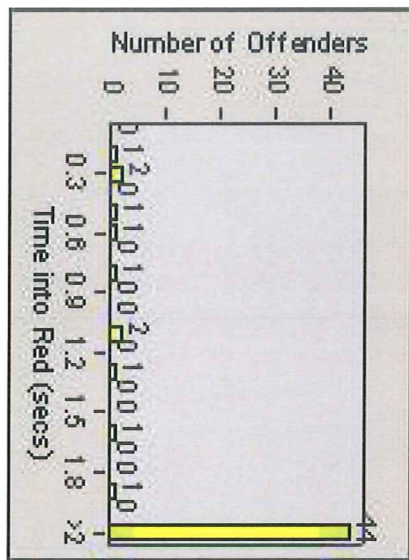

Redflex Redlight Offender Statistics

CONTRACT: Burlingtoname LOCATION: BRL-ECBR-01 EI Camino and Broadway

DATE FROM: 22/Apr/2009 DATE TO: 30/Apr/2009