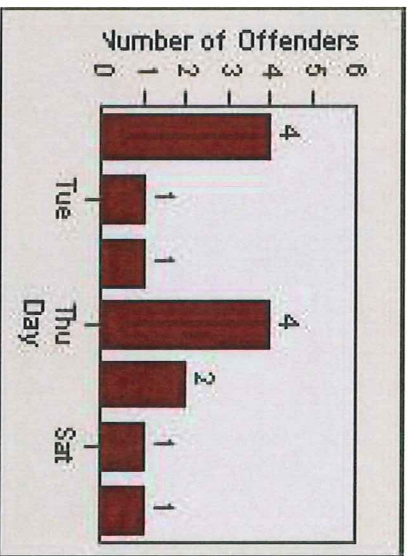

Redflex Redlight Offender Statistics

CONTRACT: Burlingame **LOCATION:** BRL-ECBR-01 El Camino and Broadway
DATE FROM: 22/Apr/2009 **DATE TO:** 30/Apr/2009

LANE 1

LANE 2

LANE 3

Redflex Redlight Offender Statistics

CONTRACT: Burlingtoname LOCATION: BRL-ECBR-01 EI Camino and Broadway

DATE FROM: 22/Apr/2009 DATE TO: 30/Apr/2009

LANE TOTAL

Redflex Redlight Offender Statistics

CONTRACT: Burlington **LOCATION:** BRL-ECBR-01 El Camino and Broadway
DATE FROM: 1/May/2009 **DATE TO:** 31/May/2009

LANE 1

LANE 2

LANE 3

Redflex Redlight Offender Statistics

CONTRACT: Burlingtoname

LOCATION: BRL-ECBR-01 EI Camino and Broadway

DATE FROM: 1/May/2009

DATE TO: 31/May/2009