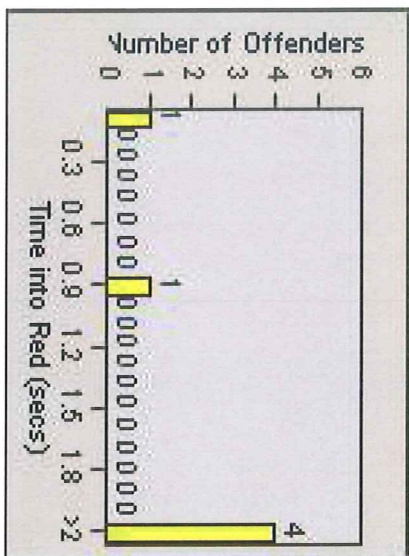

Redflex Redlight Offender Statistics

CONTRACT: Burlingame **LOCATION:** BRL-ECBR-01 El Camino and Broadway
DATE FROM: 22/Apr/2009 **DATE TO:** 30/Apr/2009

LANE 1

LANE 2

LANE 3

Redflex Redlight Offender Statistics

CONTRACT: Burlingtoname LOCATION: BRL-ECBR-01 EI Camino and Broadway

DATE FROM: 22/Apr/2009 DATE TO: 30/Apr/2009

LANE TOTAL

Redflex Redlight Offender Statistics

CONTRACT: Burlington **LOCATION:** BRL-ECBR-01 El Camino and Broadway
DATE FROM: 1/May/2009 **DATE TO:** 31/May/2009