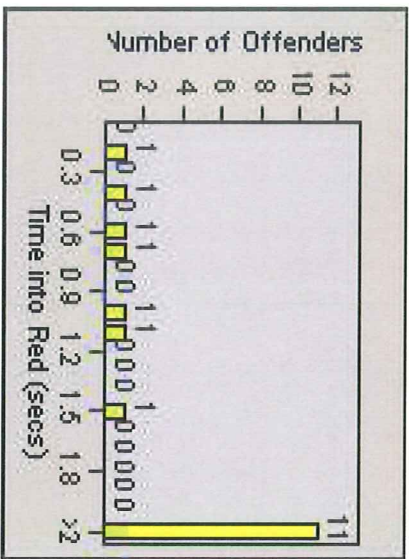

Redflex Redlight Offender Statistics

CONTRACT: Burlingtoname LOCATION: BRL-ECBR-01 EI Camino and Broadway
DATE FROM: 1/Jul/2009 DATE TO: 31/Jul/2009

LANE 1