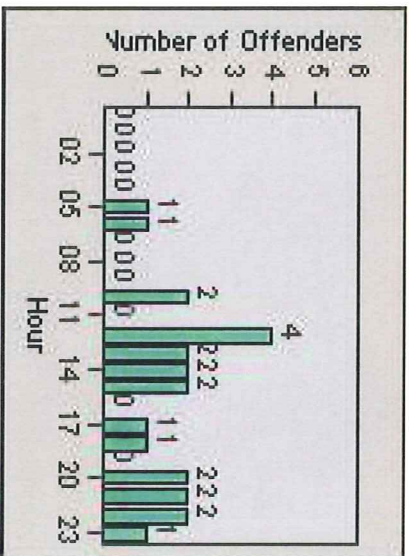

LANE TOTAL

Redflex Redlight Offender Statistics

CONTRACT: Burlingame **LOCATION:** BRLECBR-01 El Camino and Broadway
DATE FROM: 1/Jun/2009 **DATE TO:** 30/Jun/2009

LANE 1

LANE 2

LANE 3

Redflex Redlight Offender Statistics

CONTRACT: Burlingtoname **LOCATION:** BRL-ECBR-01 El Camino and Broadway
DATE FROM: 1/1Jun/2009 **DATE TO:** 30/1Jun/2009

LANE TOTAL

Redflex Redlight Offender Statistics

CONTRACT: Burlingtoname LOCATION: BRL-ECBR-01 EI Camino and Broadway
 DATE FROM: 1/Jul/2009 DATE TO: 31/Jul/2009