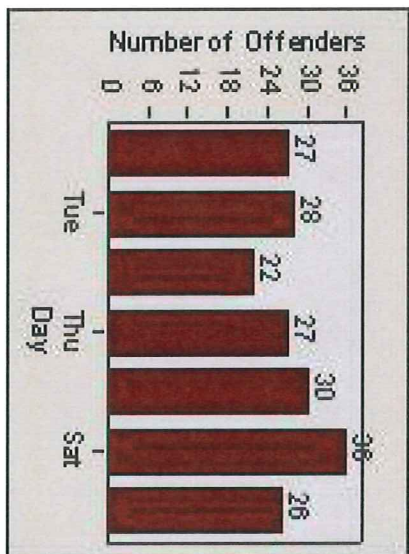

LANE TOTAL

Redflex Redlight Offender Statistics

CONTRACT: Burlingame **LOCATION:** BRLECBR-01 El Camino and Broadway
DATE FROM: 1/Jun/2009 **DATE TO:** 30/Jun/2009

LANE 1

LANE 2

LANE 3

Redflex Redlight Offender Statistics

CONTRACT: Burlingtoname **LOCATION:** BRL-ECBR-01 El Camino and Broadway
DATE FROM: 1/1Jun/2009 **DATE TO:** 30/1Jun/2009

LANE TOTAL

Redflex Redlight Offender Statistics

CONTRACT: Burlingtoname LOCATION: BRL-ECBR-01 EI Camino and Broadway
 DATE FROM: 1/Jul/2009 DATE TO: 31/Jul/2009