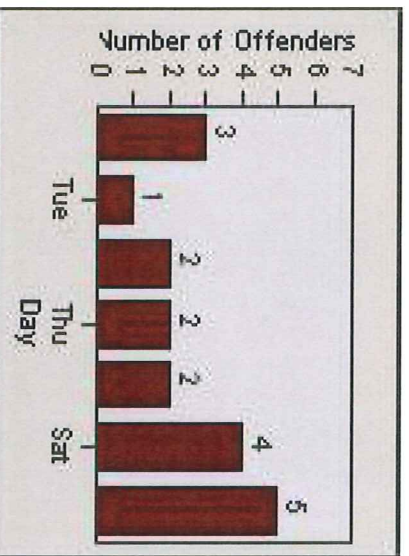

LANE TOTAL

Redflex Redlight Offender Statistics

CONTRACT: Burlingame **LOCATION:** BRLECBR-01 El Camino and Broadway
DATE FROM: 1/Jun/2009 **DATE TO:** 30/Jun/2009

LANE 1

LANE 2

LANE 3

Redflex Redlight Offender Statistics

CONTRACT: Burlingtoname **LOCATION:** BRL-ECBR-01 El Camino and Broadway
DATE FROM: 1/1Jun/2009 **DATE TO:** 30/1Jun/2009

LANE TOTAL

Redflex Redlight Offender Statistics

CONTRACT: Burlingtoname LOCATION: BRL-ECBR-01 EI Camino and Broadway
 DATE FROM: 1/Jul/2009 DATE TO: 31/Jul/2009