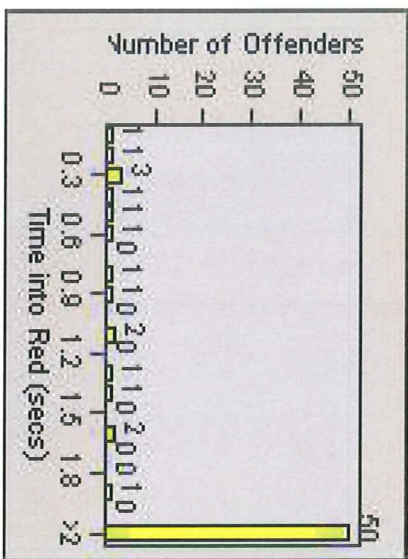

Redflex Redlight Offender Statistics

CONTRACT: Burlingtoname LOCATION: BRL-ECBR-01 EI Camino and Broadway

DATE FROM: 22/Apr/2009 DATE TO: 30/Apr/2009

LANE TOTAL