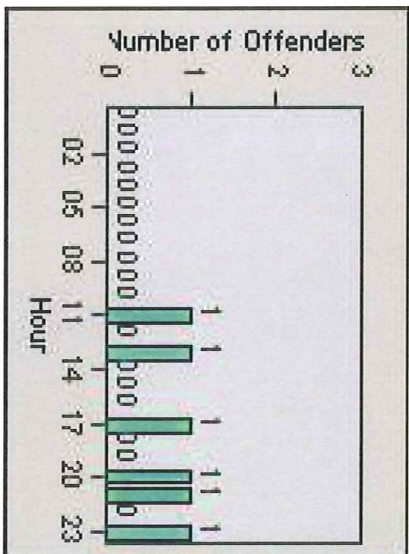

Redflex Redlight Offender Statistics

CONTRACT: Burlingame **LOCATION:** BRL-ECBR-01 El Camino and Broadway
DATE FROM: 22/Apr/2009 **DATE TO:** 30/Apr/2009

LANE 1

LANE 2

LANE 3

Redflex Redlight Offender Statistics

CONTRACT: Burlingtoname LOCATION: BRL-ECBR-01 EI Camino and Broadway

DATE FROM: 22/Apr/2009 DATE TO: 30/Apr/2009

LANE TOTAL

Redflex Redlight Offender Statistics

CONTRACT: Burlington **LOCATION:** BRL-ECBR-01 El Camino and Broadway
DATE FROM: 1/May/2009 **DATE TO:** 31/May/2009