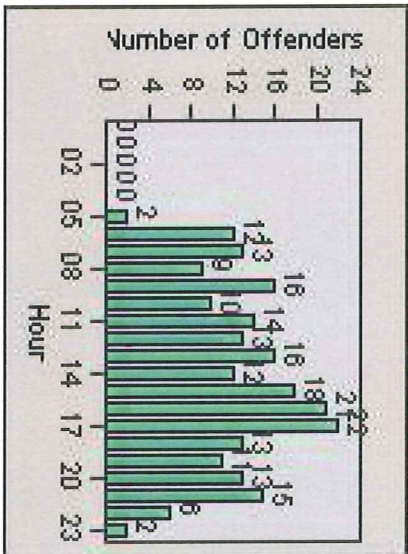

Redflex Redlight Offender Statistics

CONTRACT: Burlingtoname   **LOCATION:** BRL-ECBR-01 El Camino and Broadway
DATE FROM: 1/1Jun/2009   **DATE TO:** 30/1Jun/2009

LANE TOTAL