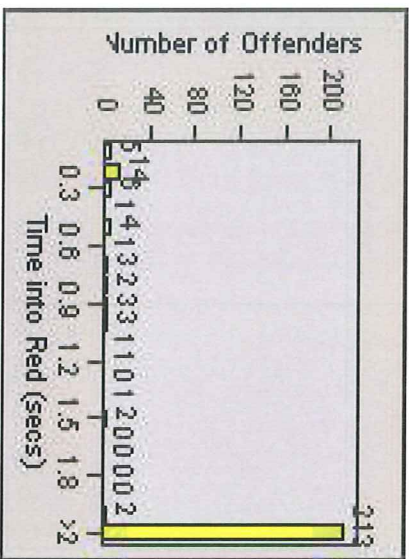

LANE 1

LANE 2

LANE 3

Redflex Redlight Offender Statistics

CONTRACT: Burlingtoname

LOCATION: BRL-ECBR-01 EI Camino and Broadway

DATE FROM: 1/May/2009

DATE TO: 31/May/2009

LANE TOTAL

Redflex Redlight Offender Statistics

CONTRACT: Burlingame **LOCATION:** BRLECBR-01 El Camino and Broadway
DATE FROM: 1/Jun/2009 **DATE TO:** 30/Jun/2009

LANE 1

LANE 2

LANE 3

Redflex Redlight Offender Statistics