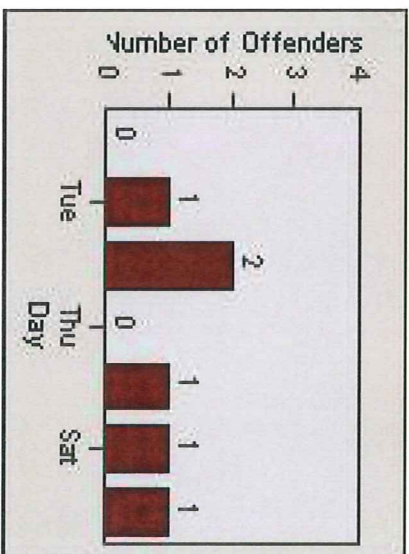

Redflex Redlight Offender Statistics

CONTRACT: Burlingame **LOCATION:** BRL-ECBR-01 El Camino and Broadway
DATE FROM: 22/Apr/2009 **DATE TO:** 30/Apr/2009

LANE 1

LANE 2

LANE 3

Redflex Redlight Offender Statistics

CONTRACT: Burlingtoname LOCATION: BRL-ECBR-01 EI Camino and Broadway

DATE FROM: 22/Apr/2009 DATE TO: 30/Apr/2009

LANE TOTAL

Redflex Redlight Offender Statistics

CONTRACT: Burlington **LOCATION:** BRL-ECBR-01 El Camino and Broadway
DATE FROM: 1/May/2009 **DATE TO:** 31/May/2009