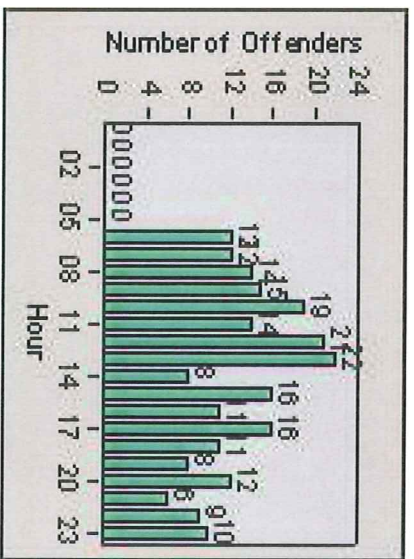

LANE 1

LANE 2

LANE 3

Redflex Redlight Offender Statistics

CONTRACT: Burlingtoname

LOCATION: BRL-ECBR-01 EI Camino and Broadway

DATE FROM: 1/May/2009

DATE TO: 31/May/2009