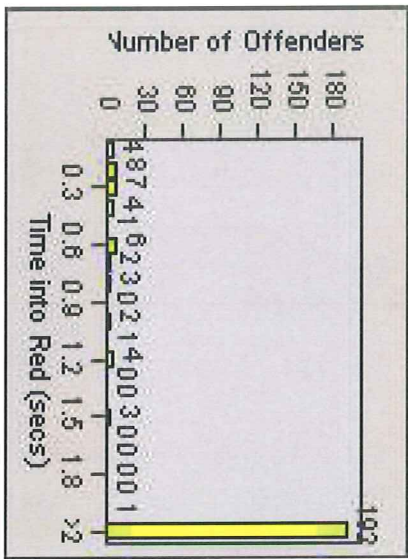

Redflex Redlight Offender Statistics

CONTRACT: Burlingtoname   **LOCATION:** BRL-ECBR-01 El Camino and Broadway
DATE FROM: 1/1Jun/2009   **DATE TO:** 30/1Jun/2009

LANE TOTAL