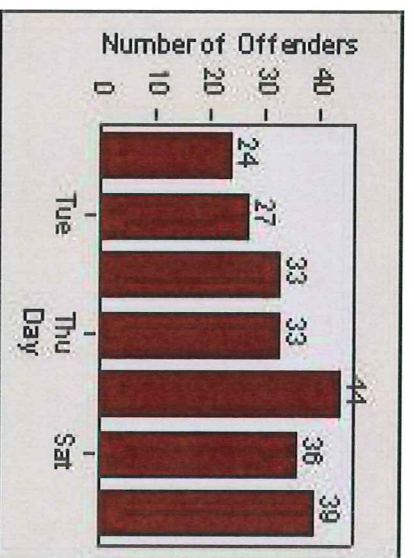

CONTRACT: Burlingtoname LOCATION: BRL-ECBR-01 EI Camino and Broadway

DATE FROM: 22/Apr/2009 DATE TO: 30/Apr/2009

LANE TOTAL

Redflex Redlight Offender Statistics

CONTRACT: Burlington **LOCATION:** BRL-ECBR-01 El Camino and Broadway
DATE FROM: 1/May/2009 **DATE TO:** 31/May/2009

LANE 1

LANE 2

LANE 3

Redflex Redlight Offender Statistics

CONTRACT: Burlingtoname

LOCATION: BRL-ECBR-01 EI Camino and Broadway

DATE FROM: 1/May/2009

DATE TO: 31/May/2009