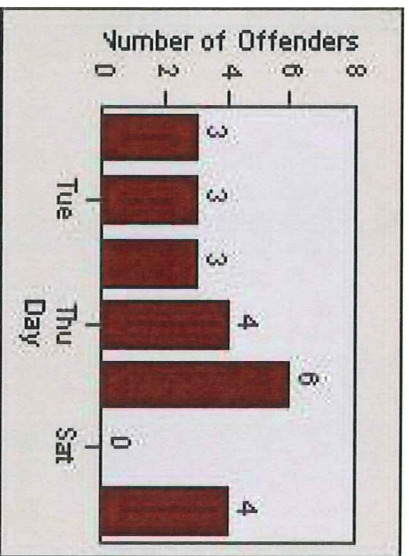

LANE TOTAL

Redflex Redlight Offender Statistics

CONTRACT: Burlingame **LOCATION:** BRLECBR-01 El Camino and Broadway
DATE FROM: 1/Jun/2009 **DATE TO:** 30/Jun/2009

LANE 1

LANE 2

LANE 3

Redflex Redlight Offender Statistics

CONTRACT: Burlingtoname **LOCATION:** BRL-ECBR-01 El Camino and Broadway
DATE FROM: 1/1Jun/2009 **DATE TO:** 30/1Jun/2009

LANE TOTAL

Redflex Redlight Offender Statistics

CONTRACT: Burlingtoname LOCATION: BRL-ECBR-01 EI Camino and Broadway
 DATE FROM: 1/Jul/2009 DATE TO: 31/Jul/2009