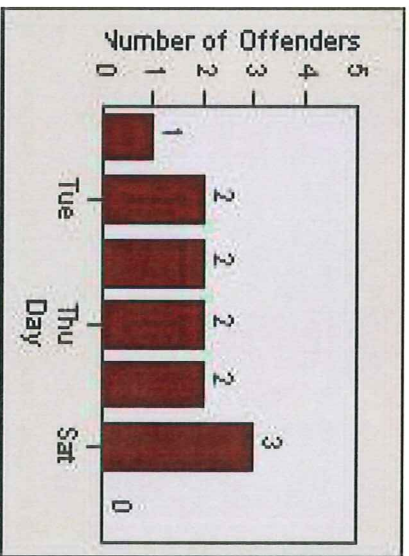

Redflex Redlight Offender Statistics

CONTRACT: Burlingame **LOCATION:** BRL-ECBR-01 El Camino and Broadway
DATE FROM: 22/Apr/2009 **DATE TO:** 30/Apr/2009

LANE 1

LANE 2

LANE 3

Redflex Redlight Offender Statistics

CONTRACT: Burlingtoname LOCATION: BRL-ECBR-01 EI Camino and Broadway

DATE FROM: 22/Apr/2009 DATE TO: 30/Apr/2009

LANE TOTAL

Redflex Redlight Offender Statistics

CONTRACT: Burlington **LOCATION:** BRL-ECBR-01 El Camino and Broadway
DATE FROM: 1/May/2009 **DATE TO:** 31/May/2009

LANE 1

LANE 2

LANE 3

Redflex Redlight Offender Statistics

CONTRACT: Burlingtoname

LOCATION: BRL-ECBR-01 EI Camino and Broadway

DATE FROM: 1/May/2009

DATE TO: 31/May/2009