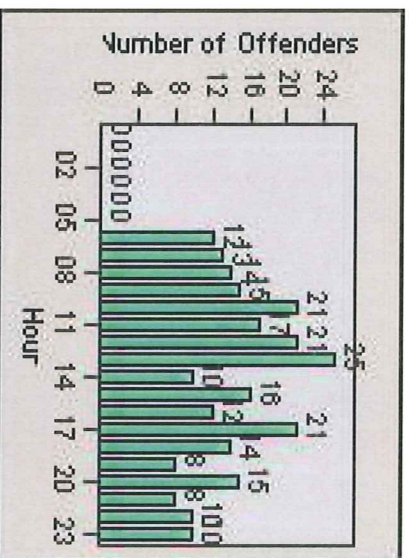

Redflex Redlight Offender Statistics

CONTRACT: Burlingtoname

LOCATION: BRL-ECBR-01 EI Camino and Broadway

DATE FROM: 1/May/2009

DATE TO: 31/May/2009

LANE TOTAL