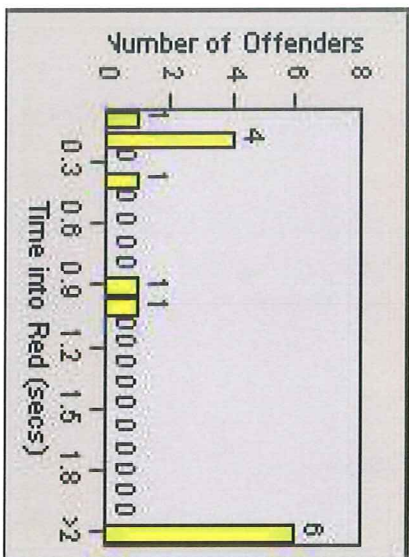

CONTRACT: Burlingtoname LOCATION: BRL-ECBR-01 EI Camino and Broadway

DATE FROM: 22/Apr/2009 DATE TO: 30/Apr/2009

LANE TOTAL

Redflex Redlight Offender Statistics

CONTRACT: Burlington **LOCATION:** BRL-ECBR-01 El Camino and Broadway
DATE FROM: 1/May/2009 **DATE TO:** 31/May/2009

LANE 1

LANE 2

LANE 3

Redflex Redlight Offender Statistics

CONTRACT: Burlingtoname

LOCATION: BRL-ECBR-01 EI Camino and Broadway

DATE FROM: 1/May/2009

DATE TO: 31/May/2009