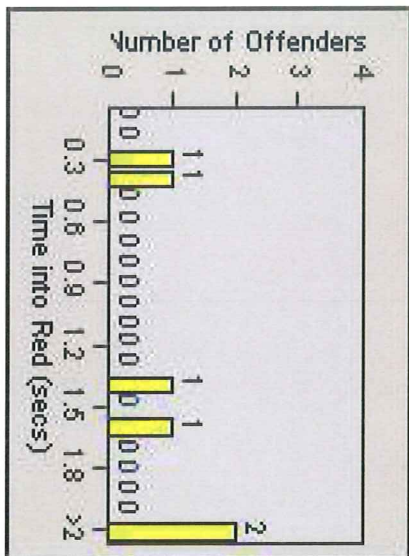

Redflex Redlight Offender Statistics

CONTRACT: Burlingame **LOCATION:** BRL-ECBR-01 El Camino and Broadway
DATE FROM: 22/Apr/2009 **DATE TO:** 30/Apr/2009

LANE 1

LANE 2

LANE 3

Redflex Redlight Offender Statistics

CONTRACT: Burlingtoname LOCATION: BRL-ECBR-01 EI Camino and Broadway

DATE FROM: 22/Apr/2009 DATE TO: 30/Apr/2009

LANE TOTAL

Redflex Redlight Offender Statistics

CONTRACT: Burlington **LOCATION:** BRL-ECBR-01 El Camino and Broadway
DATE FROM: 1/May/2009 **DATE TO:** 31/May/2009