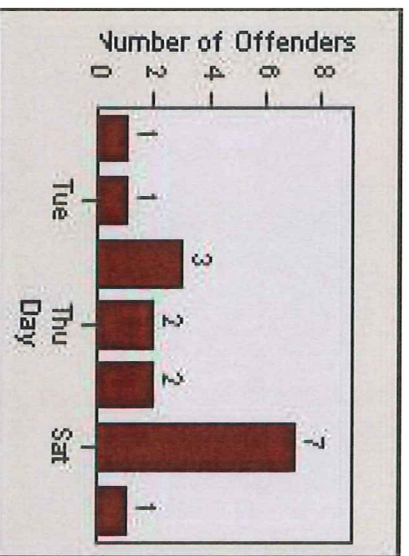

Redflex Redlight Offender Statistics

CONTRACT: Burlingtoname LOCATION: BRL-ECBR-01 EI Camino and Broadway
DATE FROM: 1/Jul/2009 DATE TO: 31/Jul/2009

LANE 2

LANE 3