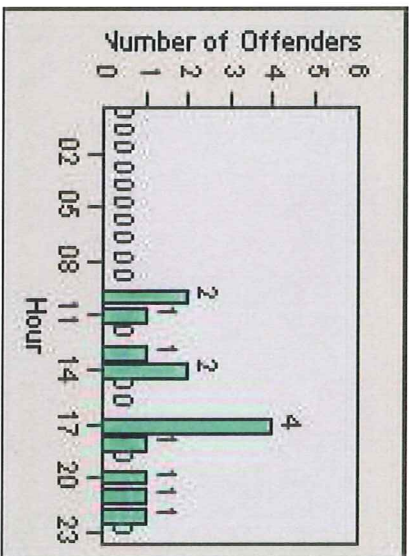

LANE 2

LANE 3