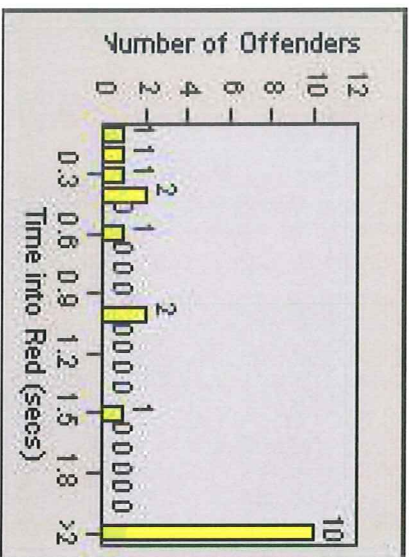

LANE TOTAL

Redflex Redlight Offender Statistics

CONTRACT: Burlingame **LOCATION:** BRLECBR-01 El Camino and Broadway
DATE FROM: 1/Jun/2009 **DATE TO:** 30/Jun/2009

LANE 1

LANE 2

LANE 3

Redflex Redlight Offender Statistics

CONTRACT: Burlingtoname **LOCATION:** BRL-ECBR-01 El Camino and Broadway
DATE FROM: 1/1Jun/2009 **DATE TO:** 30/1Jun/2009

LANE TOTAL

Redflex Redlight Offender Statistics

CONTRACT: Burlingtoname LOCATION: BRL-ECBR-01 EI Camino and Broadway
 DATE FROM: 1/Jul/2009 DATE TO: 31/Jul/2009