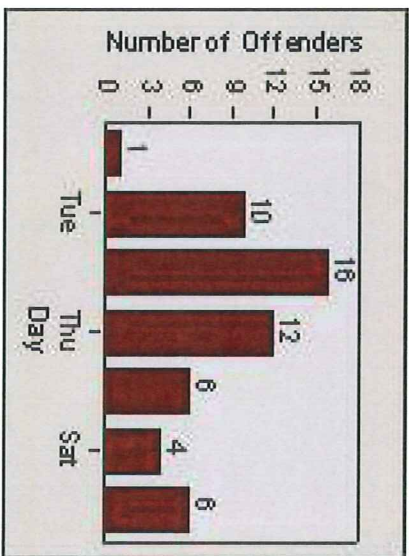

Redflex Redlight Offender Statistics

CONTRACT: Burlingame **LOCATION:** BRL-ECBR-01 El Camino and Broadway
DATE FROM: 22/Apr/2009 **DATE TO:** 30/Apr/2009

LANE 1

LANE 2

LANE 3

Redflex Redlight Offender Statistics

CONTRACT: Burlingtoname LOCATION: BRL-ECBR-01 EI Camino and Broadway

DATE FROM: 22/Apr/2009 DATE TO: 30/Apr/2009

LANE TOTAL

Redflex Redlight Offender Statistics

CONTRACT: Burlington **LOCATION:** BRL-ECBR-01 El Camino and Broadway
DATE FROM: 1/May/2009 **DATE TO:** 31/May/2009