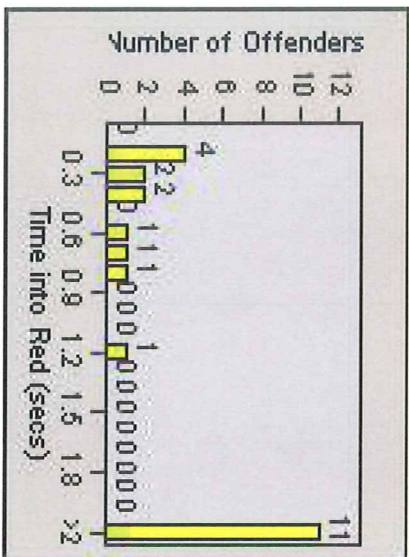

LANE TOTAL

Redflex Redlight Offender Statistics

CONTRACT: Burlingame **LOCATION:** BRLECBR-01 El Camino and Broadway
DATE FROM: 1/Jun/2009 **DATE TO:** 30/Jun/2009

LANE 1

LANE 2

LANE 3

Redflex Redlight Offender Statistics

CONTRACT: Burlingtoname **LOCATION:** BRL-ECBR-01 El Camino and Broadway
DATE FROM: 1/1Jun/2009 **DATE TO:** 30/1Jun/2009

LANE TOTAL

Redflex Redlight Offender Statistics

CONTRACT: Burlingtoname LOCATION: BRL-ECBR-01 EI Camino and Broadway
 DATE FROM: 1/Jul/2009 DATE TO: 31/Jul/2009