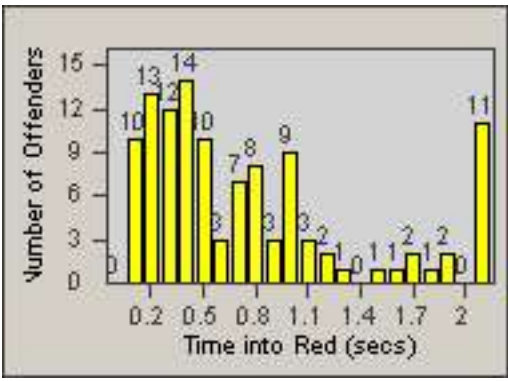

Redflex Redlight Offender Statistics

CONTRACT: Commerce
 DATE FROM: 01-Jun-2014

LOCATION: COM-TEGA-03 Garfield and Telegraph
 DATE TO: 30-Jun-2014

LANE 1

LANE 2

LANE 3

Redflex Redlight Offender Statistics

CONTRACT: Commerce
DATE FROM: 01-Jun-2014

LOCATION: COM-TEGA-03 Garfield and Telegraph
DATE TO: 30-Jun-2014

LANE 4

LANE 5

LANE TOTAL

Redflex Redlight Offender Statistics

CONTRACT: Commerce LOCATION: COM-TEGA-03 Garfield and Telegraph
DATE FROM: 01-Jun-2014 DATE TO: 30-Jun-2014

Redflex Redlight Offender Statistics

CONTRACT: Commerce
 DATE FROM: 01-Jun-2014

LOCATION: COM-TGAT-01 Atlantic Blvd and Telegraph Rd
 DATE TO: 30-Jun-2014

LANE 1

LANE 2

LANE 3

Redflex Redlight Offender Statistics