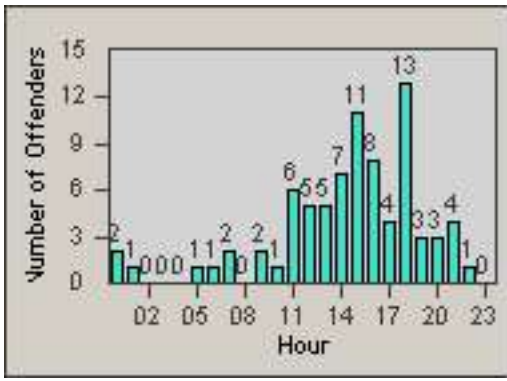

Redflex Redlight Offender Statistics

CONTRACT: Commerce
 DATE FROM: 01-Jun-2014

LOCATION: COM-TEGA-01 Garfield and Telegraph
 DATE TO: 30-Jun-2014

LANE 1

LANE 2

LANE 3

Redflex Redlight Offender Statistics

CONTRACT: Commerce
 DATE FROM: 01-Jun-2014

LOCATION: COM-TEGA-01 Garfield and Telegraph
 DATE TO: 30-Jun-2014

LANE 4

LANE 5

LANE TOTAL

Redflex Redlight Offender Statistics

CONTRACT: Commerce LOCATION: COM-TEGA-01 Garfield and Telegraph
DATE FROM: 01-Jun-2014 DATE TO: 30-Jun-2014