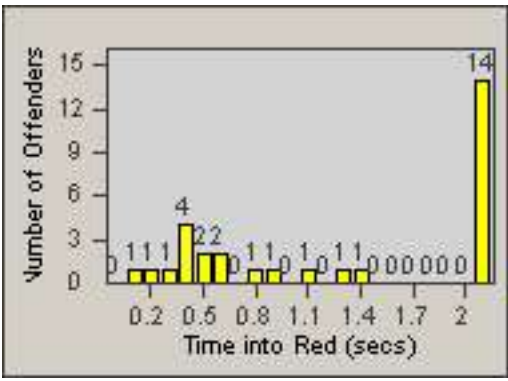

Redflex Redlight Offender Statistics

CONTRACT: Commerce
DATE FROM: 01-Jun-2014

LOCATION: COM-EASL-01 Slauson Ave and Eastern Ave
DATE TO: 30-Jun-2014

LANE 1

LANE 2

LANE 3