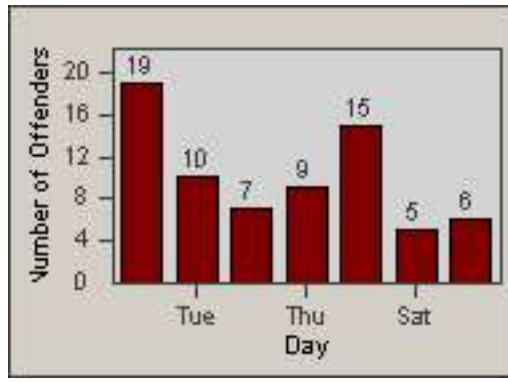

Redflex Redlight Offender Statistics

CONTRACT: Commerce
DATE FROM: 01-Jun-2014

LOCATION: COM-SLEA-01 Slauson Ave and Eastern Ave
DATE TO: 30-Jun-2014

LANE 1