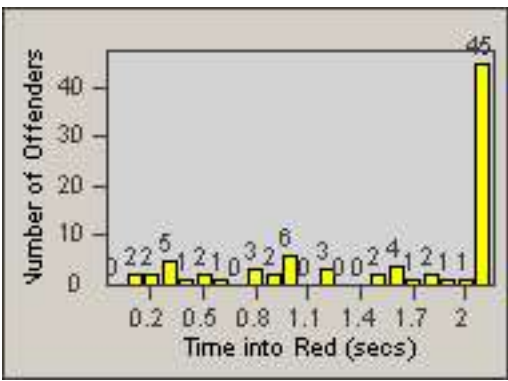

Redflex Redlight Offender Statistics

CONTRACT: Commerce
 DATE FROM: 01-Jun-2014

LOCATION: COM-TEGA-01 Garfield and Telegraph
 DATE TO: 30-Jun-2014

LANE 1

LANE 2

LANE 3

Redflex Redlight Offender Statistics

CONTRACT: Commerce
 DATE FROM: 01-Jun-2014

LOCATION: COM-TEGA-01 Garfield and Telegraph
 DATE TO: 30-Jun-2014

LANE 4

LANE 5

LANE TOTAL

Redflex Redlight Offender Statistics

CONTRACT: Commerce LOCATION: COM-TEGA-01 Garfield and Telegraph
DATE FROM: 01-Jun-2014 DATE TO: 30-Jun-2014

Redflex Redlight Offender Statistics

CONTRACT: Commerce
 DATE FROM: 01-Jun-2014

LOCATION: COM-TEGA-03 Garfield and Telegraph
 DATE TO: 30-Jun-2014

LANE 1

LANE 2

LANE 3

Redflex Redlight Offender Statistics

CONTRACT: Commerce
DATE FROM: 01-Jun-2014