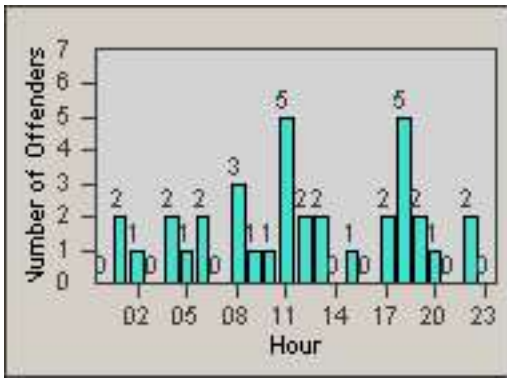

Redflex Redlight Offender Statistics

CONTRACT: Commerce
DATE FROM: 01-Jun-2014

LOCATION: COM-SLEA-01 Slauson Ave and Eastern Ave
DATE TO: 30-Jun-2014

LANE 1

LANE 2

LANE 3