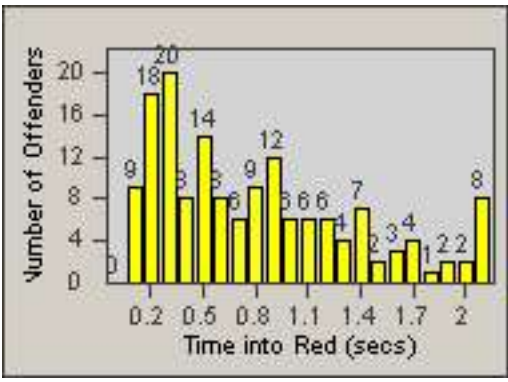

Redflex Redlight Offender Statistics

CONTRACT: Commerce
 DATE FROM: 01-Jun-2014

LOCATION: COM-TEGA-01 Garfield and Telegraph
 DATE TO: 30-Jun-2014

LANE 1

LANE 2

LANE 3

Redflex Redlight Offender Statistics

CONTRACT: Commerce
 DATE FROM: 01-Jun-2014

LOCATION: COM-TEGA-01 Garfield and Telegraph
 DATE TO: 30-Jun-2014

LANE 4

LANE 5

LANE TOTAL

Redflex Redlight Offender Statistics

CONTRACT: Commerce LOCATION: COM-TEGA-01 Garfield and Telegraph
DATE FROM: 01-Jun-2014 DATE TO: 30-Jun-2014

Redflex Redlight Offender Statistics

CONTRACT: Commerce
 DATE FROM: 01-Jun-2014

LOCATION: COM-TEGA-03 Garfield and Telegraph
 DATE TO: 30-Jun-2014

LANE 1

LANE 2

LANE 3

Redflex Redlight Offender Statistics

CONTRACT: Commerce
DATE FROM: 01-Jun-2014