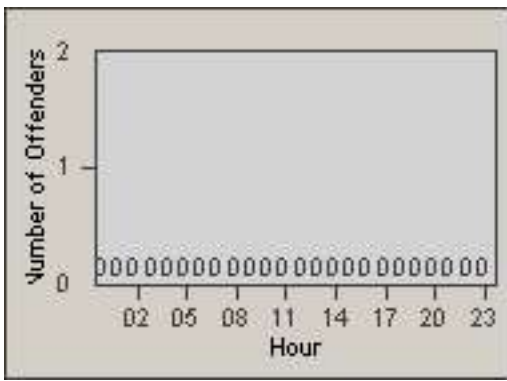

Redflex Redlight Offender Statistics

CONTRACT: Commerce
 DATE FROM: 01-Jun-2014

LOCATION: COM-TEGA-01 Garfield and Telegraph
 DATE TO: 30-Jun-2014

LANE 1

LANE 2

LANE 3

Redflex Redlight Offender Statistics

CONTRACT: Commerce
 DATE FROM: 01-Jun-2014

LOCATION: COM-TEGA-01 Garfield and Telegraph
 DATE TO: 30-Jun-2014

LANE 4

LANE 5

LANE TOTAL

Redflex Redlight Offender Statistics

CONTRACT: Commerce LOCATION: COM-TEGA-01 Garfield and Telegraph
DATE FROM: 01-Jun-2014 DATE TO: 30-Jun-2014