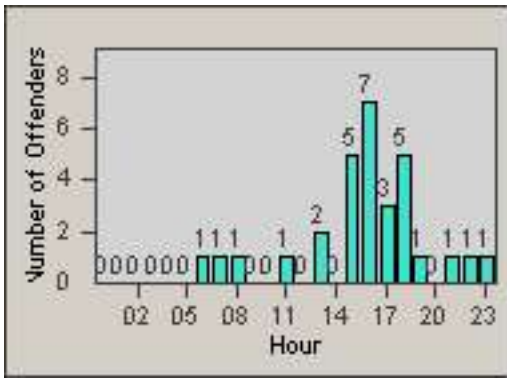

Redflex Redlight Offender Statistics

CONTRACT: Commerce
DATE FROM: 01-Jun-2014

LOCATION: COM-EASL-01 Slauson Ave and Eastern Ave
DATE TO: 30-Jun-2014

LANE 1