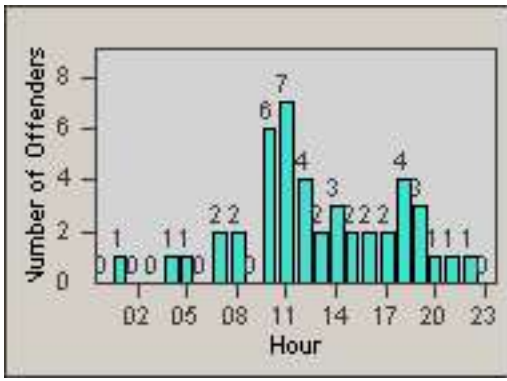

Redflex Redlight Offender Statistics

CONTRACT: Commerce
DATE FROM: 01-Jun-2014

LOCATION: COM-SLGA-03 Slauson Ave and Gage Ave
DATE TO: 30-Jun-2014

LANE 4