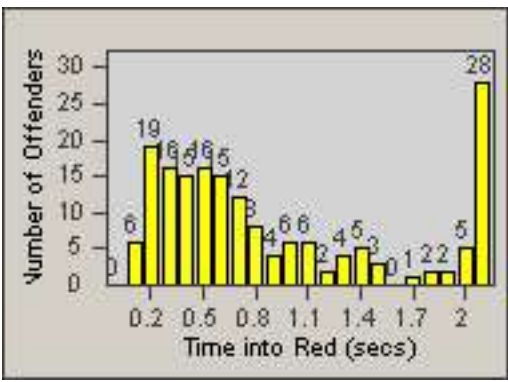

Redflex Redlight Offender Statistics

CONTRACT: Commerce
 DATE FROM: 01-Jun-2014

LOCATION: COM-TEGA-03 Garfield and Telegraph
 DATE TO: 30-Jun-2014

LANE 1

LANE 2

LANE 3

Redflex Redlight Offender Statistics

CONTRACT: Commerce
DATE FROM: 01-Jun-2014

LOCATION: COM-TEGA-03 Garfield and Telegraph
DATE TO: 30-Jun-2014

LANE 4

LANE 5

LANE TOTAL

Redflex Redlight Offender Statistics

CONTRACT: Commerce LOCATION: COM-TEGA-03 Garfield and Telegraph
DATE FROM: 01-Jun-2014 DATE TO: 30-Jun-2014

Redflex Redlight Offender Statistics

CONTRACT: Commerce
 DATE FROM: 01-Jun-2014

LOCATION: COM-TGAT-01 Atlantic Blvd and Telegraph Rd
 DATE TO: 30-Jun-2014

LANE 1

LANE 2

LANE 3

Redflex Redlight Offender Statistics