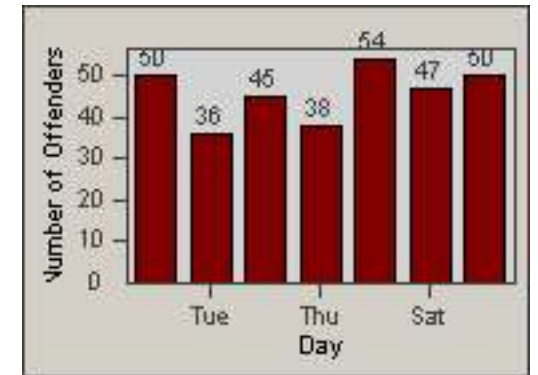

CONTRACT: Commerce

LOCATION: COM-ATTG-03R Atlantic Blvd and Telegraph Rd

DATE FROM: 01-Jun-2014

DATE TO: 30-Jun-2014

LANE 4

LANE 5

LANE TOTAL

Redflex Redlight Offender Statistics