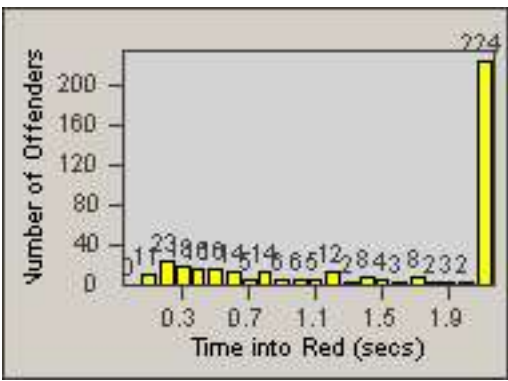

Redflex Redlight Offender Statistics

CONTRACT: Commerce
DATE FROM: 01-Jun-2014

LOCATION: COM-SLEA-01 Slauson Ave and Eastern Ave
DATE TO: 30-Jun-2014

LANE 4

LANE 5

LANE TOTAL