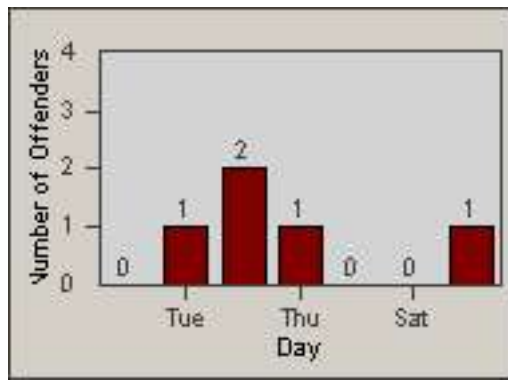

Redflex Redlight Offender Statistics

CONTRACT: Commerce
 DATE FROM: 01-Jun-2014

LOCATION: COM-SLGA-03 Slauson Ave and Gage Ave
 DATE TO: 30-Jun-2014

LANE 1

LANE 2

LANE 3

Redflex Redlight Offender Statistics