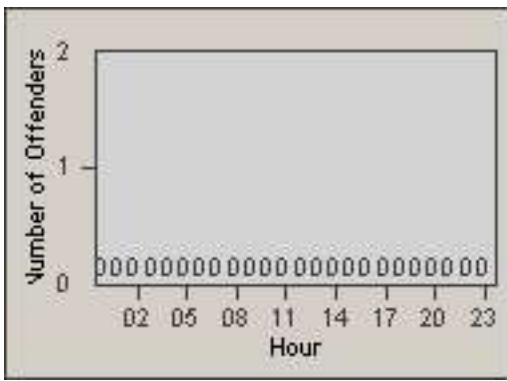

LANE 1

LANE 2

LANE 3

Redflex Redlight Offender Statistics

CONTRACT: Commerce
 DATE FROM: 01-Jun-2014

LOCATION: COM-EASL-01 Slauson Ave and Eastern Ave
 DATE TO: 30-Jun-2014

LANE 4

LANE 5