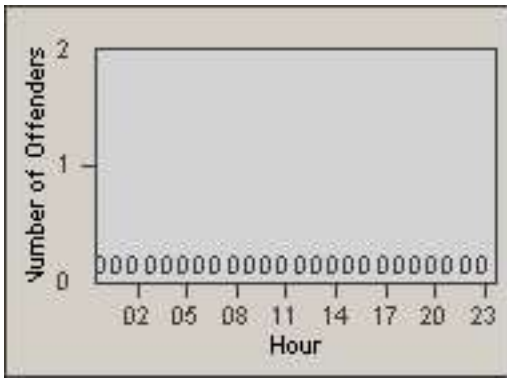

Redflex Redlight Offender Statistics

CONTRACT: Commerce
DATE FROM: 01-Jun-2014

LOCATION: COM-ATTG-03R Atlantic Blvd and Telegraph Rd
DATE TO: 30-Jun-2014

LANE 1