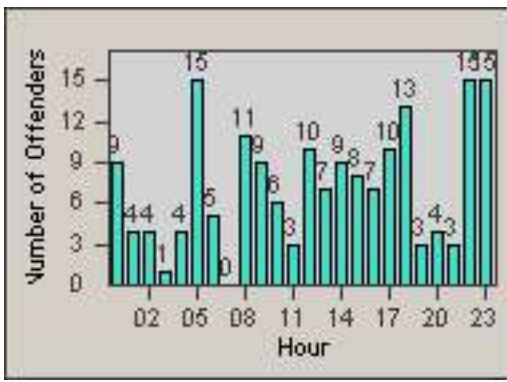

Redflex Redlight Offender Statistics

CONTRACT: Commerce
 DATE FROM: 01-Jun-2014

LOCATION: COM-TEGA-03 Garfield and Telegraph
 DATE TO: 30-Jun-2014

LANE 1

LANE 2

LANE 3

Redflex Redlight Offender Statistics

CONTRACT: Commerce
DATE FROM: 01-Jun-2014

LOCATION: COM-TEGA-03 Garfield and Telegraph
DATE TO: 30-Jun-2014

LANE 4

LANE 5

LANE TOTAL

Redflex Redlight Offender Statistics

CONTRACT: Commerce LOCATION: COM-TEGA-03 Garfield and Telegraph
DATE FROM: 01-Jun-2014 DATE TO: 30-Jun-2014

Redflex Redlight Offender Statistics

CONTRACT: Commerce
 DATE FROM: 01-Jun-2014

LOCATION: COM-TGAT-01 Atlantic Blvd and Telegraph Rd
 DATE TO: 30-Jun-2014

LANE 1

LANE 2

LANE 3

Redflex Redlight Offender Statistics