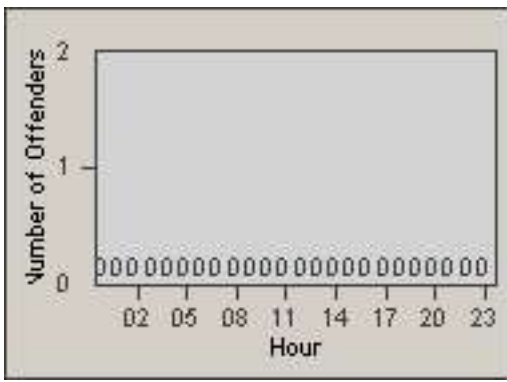

Redflex Redlight Offender Statistics

CONTRACT: Commerce
DATE FROM: 01-Jun-2014

LOCATION: COM-ATTG-03L Atlantic Blvd and Telegraph Rd
DATE TO: 30-Jun-2014

LANE 1

LANE 2

LANE 3

Redflex Redlight Offender Statistics