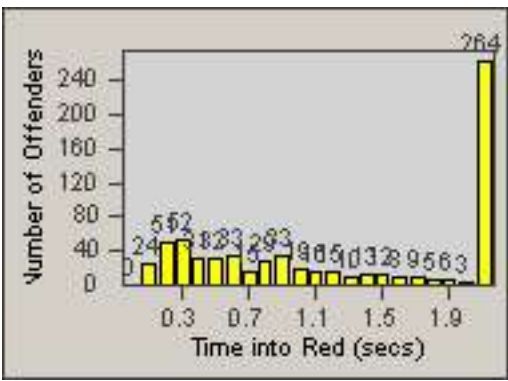

Redflex Redlight Offender Statistics

CONTRACT: Commerce
 DATE FROM: 01-Jun-2014

LOCATION: COM-TEGA-03 Garfield and Telegraph
 DATE TO: 30-Jun-2014

LANE 1

LANE 2

LANE 3

Redflex Redlight Offender Statistics

CONTRACT: Commerce
DATE FROM: 01-Jun-2014

LOCATION: COM-TEGA-03 Garfield and Telegraph
DATE TO: 30-Jun-2014

LANE 4

LANE 5

LANE TOTAL

Redflex Redlight Offender Statistics

CONTRACT: Commerce LOCATION: COM-TEGA-03 Garfield and Telegraph
DATE FROM: 01-Jun-2014 DATE TO: 30-Jun-2014

Redflex Redlight Offender Statistics

CONTRACT: Commerce
 DATE FROM: 01-Jun-2014

LOCATION: COM-TGAT-01 Atlantic Blvd and Telegraph Rd
 DATE TO: 30-Jun-2014

LANE 1

LANE 2

LANE 3

Redflex Redlight Offender Statistics