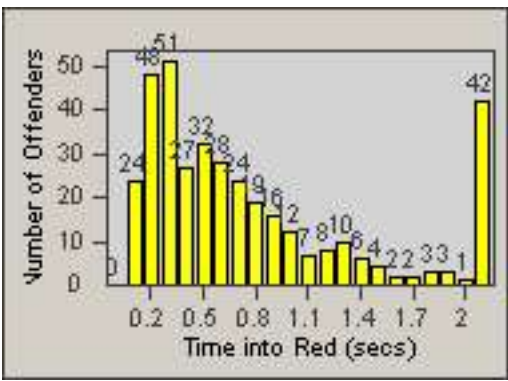

CONTRACT: Commerce
 DATE FROM: 01-Jun-2014

LOCATION: COM-ATTG-03L Atlantic Blvd and Telegraph Rd
 DATE TO: 30-Jun-2014

LANE 4

LANE 5

LANE TOTAL

Redflex Redlight Offender Statistics

CONTRACT: Commerce LOCATION: COM-ATTG-03L Atlantic Blvd and Telegraph Rd
DATE FROM: 01-Jun-2014 DATE TO: 30-Jun-2014

Redflex Redlight Offender Statistics

CONTRACT: Commerce
 DATE FROM: 01-Jun-2014

LOCATION: COM-ATTG-03R Atlantic Blvd and Telegraph Rd
 DATE TO: 30-Jun-2014

LANE 1

LANE 2

LANE 3

Redflex Redlight Offender Statistics