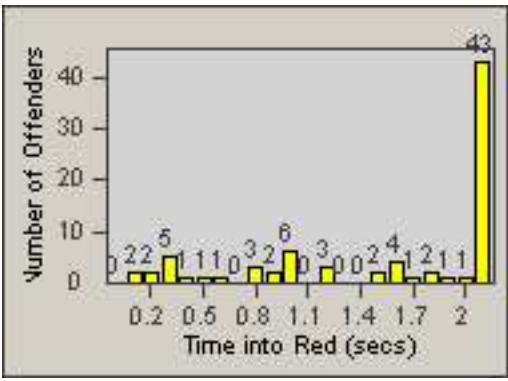

Redflex Redlight Offender Statistics

CONTRACT: Commerce
 DATE FROM: 01-Jun-2014

LOCATION: COM-TEGA-01 Garfield and Telegraph
 DATE TO: 30-Jun-2014

LANE 1

LANE 2

LANE 3

Redflex Redlight Offender Statistics

CONTRACT: Commerce
 DATE FROM: 01-Jun-2014

LOCATION: COM-TEGA-01 Garfield and Telegraph
 DATE TO: 30-Jun-2014

LANE 4

LANE 5

LANE TOTAL

Redflex Redlight Offender Statistics

CONTRACT: Commerce LOCATION: COM-TEGA-01 Garfield and Telegraph
DATE FROM: 01-Jun-2014 DATE TO: 30-Jun-2014