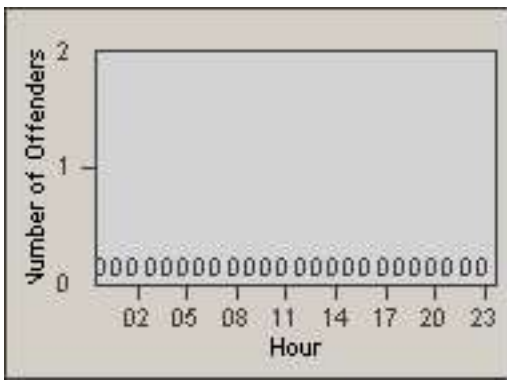

Redflex Redlight Offender Statistics

CONTRACT: Commerce
DATE FROM: 01-Jun-2014

LOCATION: COM-ATTG-03L Atlantic Blvd and Telegraph Rd
DATE TO: 30-Jun-2014

LANE 4

LANE 5

LANE TOTAL