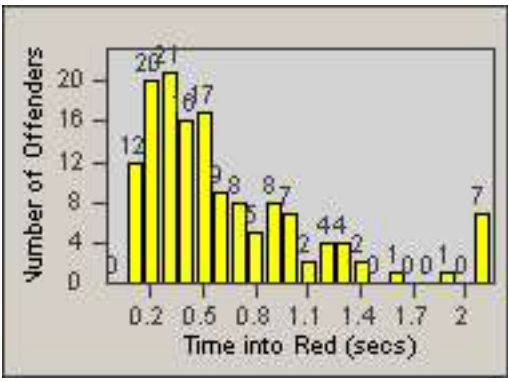

Redflex Redlight Offender Statistics

CONTRACT: Commerce
DATE FROM: 01-Jun-2014

LOCATION: COM-ATTG-03L Atlantic Blvd and Telegraph Rd
DATE TO: 30-Jun-2014

LANE 1

LANE 2

LANE 3

Redflex Redlight Offender Statistics