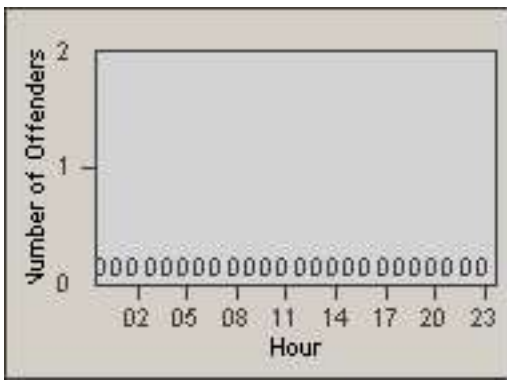

Redflex Redlight Offender Statistics

CONTRACT: Commerce
DATE FROM: 01-Jun-2014

LOCATION: COM-TGAT-01 Atlantic Blvd and Telegraph Rd
DATE TO: 30-Jun-2014

LANE 4

LANE 5

LANE TOTAL