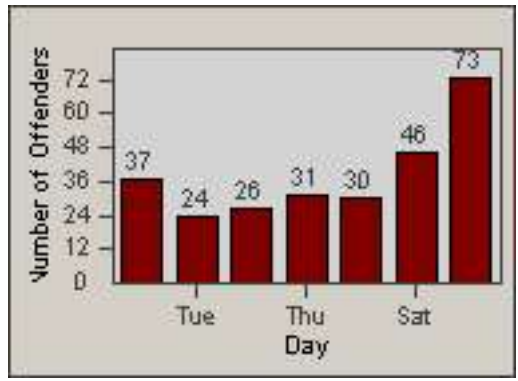

Redflex Redlight Offender Statistics

CONTRACT: Commerce
DATE FROM: 01-Jun-2014

LOCATION: COM-SLEA-01 Slauson Ave and Eastern Ave
DATE TO: 30-Jun-2014

LANE 4