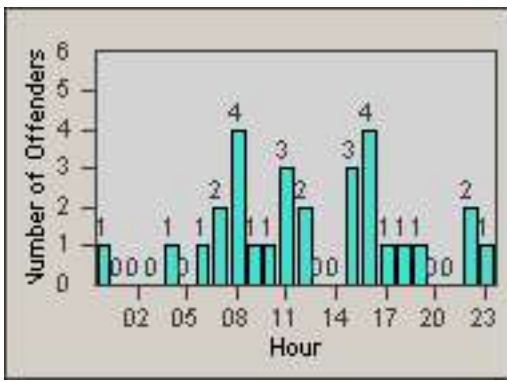

Redflex Redlight Offender Statistics

CONTRACT: Commerce
DATE FROM: 01-Jun-2014

LOCATION: COM-SLEA-01 Slauson Ave and Eastern Ave
DATE TO: 30-Jun-2014

LANE 1

LANE 2

LANE 3