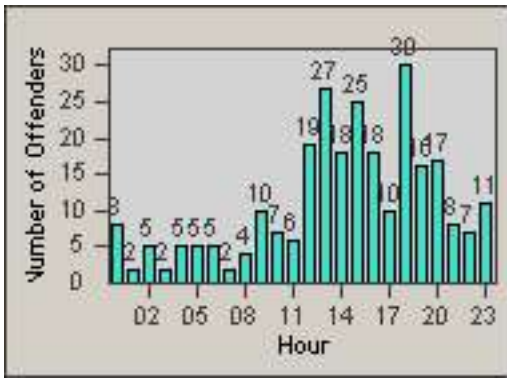

Redflex Redlight Offender Statistics

CONTRACT: Commerce
DATE FROM: 01-Jun-2014

LOCATION: COM-SLEA-01 Slauson Ave and Eastern Ave
DATE TO: 30-Jun-2014

LANE 4