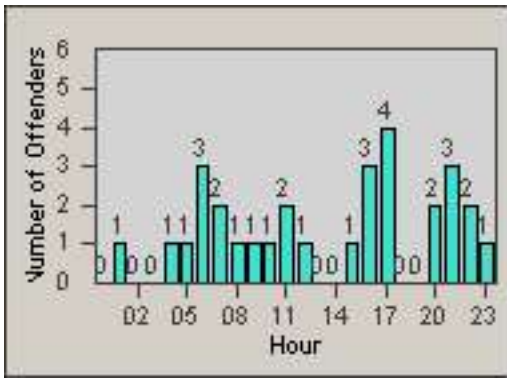

Redflex Redlight Offender Statistics

CONTRACT: Commerce
DATE FROM: 01-Jun-2014

LOCATION: COM-EASL-01 Slauson Ave and Eastern Ave
DATE TO: 30-Jun-2014

LANE 1

LANE 2

LANE 3