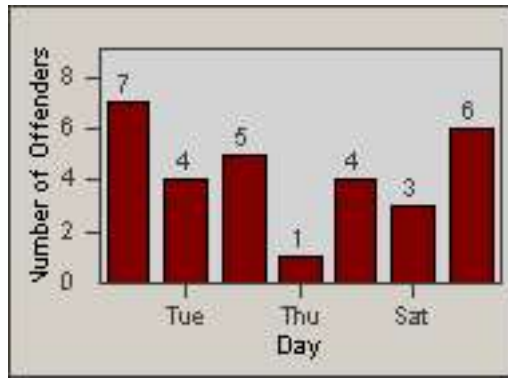

Redflex Redlight Offender Statistics

CONTRACT: Commerce
DATE FROM: 01-Jun-2014

LOCATION: COM-EASL-01 Slauson Ave and Eastern Ave
DATE TO: 30-Jun-2014

LANE 1

LANE 2

LANE 3