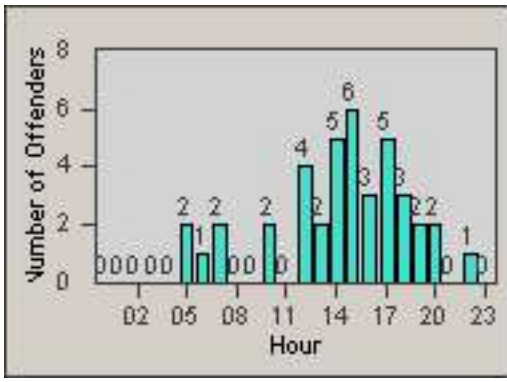

Redflex Redlight Offender Statistics

CONTRACT: Commerce
DATE FROM: 01-Jun-2014

LOCATION: COM-SLGA-03 Slauson Ave and Gage Ave
DATE TO: 30-Jun-2014

LANE 1