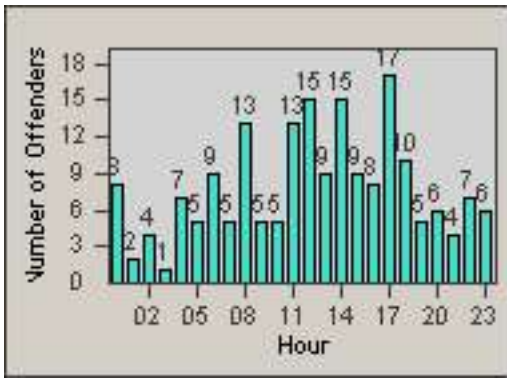

LANE 1

LANE 2

LANE 3

Redflex Redlight Offender Statistics

CONTRACT: Commerce
 DATE FROM: 01-Jun-2014

LOCATION: COM-EASL-01 Slauson Ave and Eastern Ave
 DATE TO: 30-Jun-2014

LANE 4

LANE 5