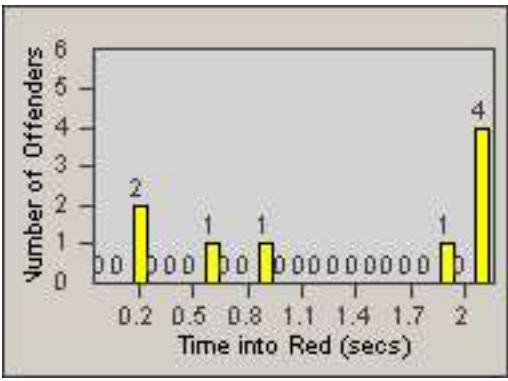

Redflex Redlight Offender Statistics

CONTRACT: Commerce
 DATE FROM: 01-Jun-2014

LOCATION: COM-TEGA-03 Garfield and Telegraph
 DATE TO: 30-Jun-2014

LANE 1

LANE 2

LANE 3

Redflex Redlight Offender Statistics

CONTRACT: Commerce
DATE FROM: 01-Jun-2014

LOCATION: COM-TEGA-03 Garfield and Telegraph
DATE TO: 30-Jun-2014

LANE 4

LANE 5

LANE TOTAL

Redflex Redlight Offender Statistics

CONTRACT: Commerce LOCATION: COM-TEGA-03 Garfield and Telegraph
DATE FROM: 01-Jun-2014 DATE TO: 30-Jun-2014