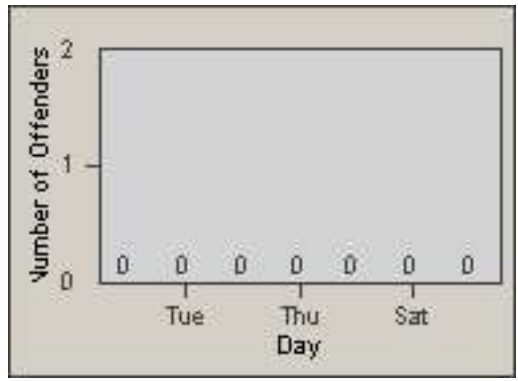

Redflex Redlight Offender Statistics

CONTRACT: Commerce
DATE FROM: 01-Jun-2014

LOCATION: COM-TGAT-01 Atlantic Blvd and Telegraph Rd
DATE TO: 30-Jun-2014

LANE 4