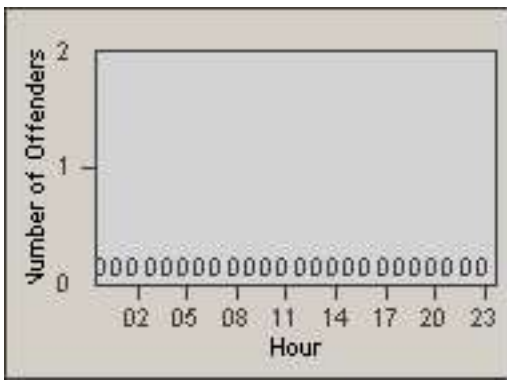

Redflex Redlight Offender Statistics

CONTRACT: Commerce
DATE FROM: 01-Jun-2014

LOCATION: COM-SLGA-03 Slauson Ave and Gage Ave
DATE TO: 30-Jun-2014

LANE 4

LANE 5

LANE TOTAL