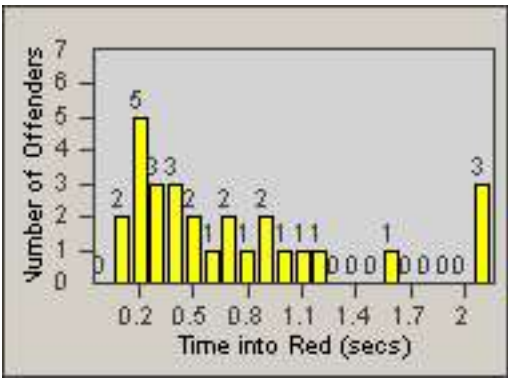

Redflex Redlight Offender Statistics

CONTRACT: Commerce
DATE FROM: 01-Jun-2014

LOCATION: COM-TGAT-01 Atlantic Blvd and Telegraph Rd
DATE TO: 30-Jun-2014

LANE 1