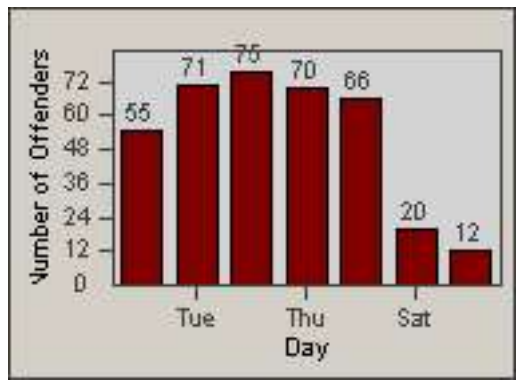

CONTRACT: Commerce
 DATE FROM: 01-Jun-2014

LOCATION: COM-ATTG-03L Atlantic Blvd and Telegraph Rd
 DATE TO: 30-Jun-2014

LANE 4

LANE 5

LANE TOTAL

Redflex Redlight Offender Statistics

CONTRACT: Commerce LOCATION: COM-ATTG-03L Atlantic Blvd and Telegraph Rd
DATE FROM: 01-Jun-2014 DATE TO: 30-Jun-2014