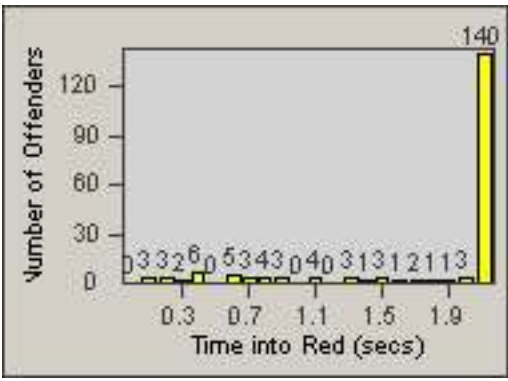

LANE 1

LANE 2

LANE 3

Redflex Redlight Offender Statistics

CONTRACT: Commerce
 DATE FROM: 01-Jun-2014

LOCATION: COM-EASL-01 Slauson Ave and Eastern Ave
 DATE TO: 30-Jun-2014

LANE 4

LANE 5