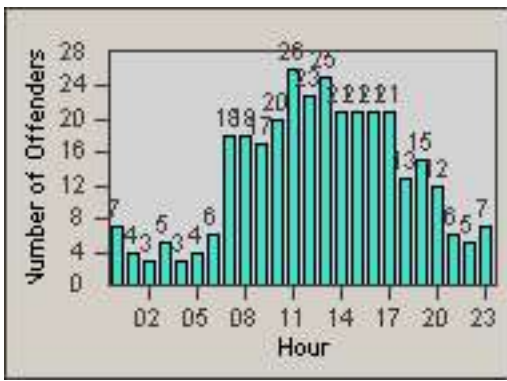

LOCATION: COM-TEGA-01 Garfield and Telegraph
 DATE TO: 30-Jun-2014

LANE 4

LANE 5

LANE TOTAL

Redflex Redlight Offender Statistics

CONTRACT: Commerce LOCATION: COM-TEGA-01 Garfield and Telegraph
DATE FROM: 01-Jun-2014 DATE TO: 30-Jun-2014

Redflex Redlight Offender Statistics

CONTRACT: Commerce
 DATE FROM: 01-Jun-2014

LOCATION: COM-TEGA-03 Garfield and Telegraph
 DATE TO: 30-Jun-2014

LANE 1

LANE 2

LANE 3

Redflex Redlight Offender Statistics

CONTRACT: Commerce
DATE FROM: 01-Jun-2014

LOCATION: COM-TEGA-03 Garfield and Telegraph
DATE TO: 30-Jun-2014

LANE 4

LANE 5

LANE TOTAL

Redflex Redlight Offender Statistics

CONTRACT: Commerce LOCATION: COM-TEGA-03 Garfield and Telegraph
DATE FROM: 01-Jun-2014 DATE TO: 30-Jun-2014