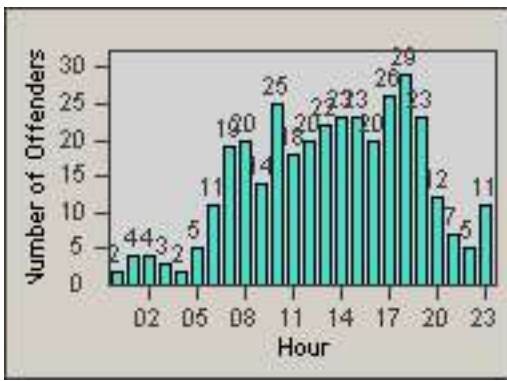

LOCATION: COM-SLGA-01 Slauson Ave and Gage Ave
 DATE TO: 30-Jun-2014

LANE 4

LANE 5

LANE TOTAL

Redflex Redlight Offender Statistics

CONTRACT: Commerce LOCATION: COM-SLGA-01 Slauson Ave and Gage Ave
DATE FROM: 01-Jun-2014 DATE TO: 30-Jun-2014