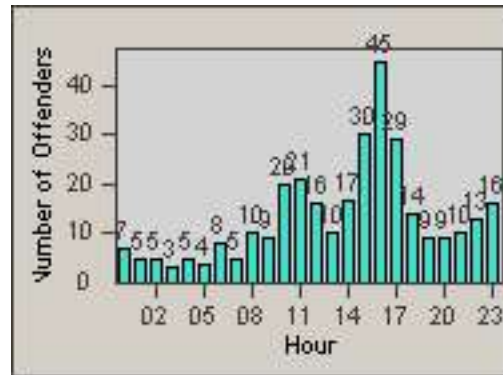

Redflex Redlight Offender Statistics

CONTRACT: Commerce
 DATE FROM: 01-Jun-2014

LOCATION: COM-ATTG-03R Atlantic Blvd and Telegraph Rd
 DATE TO: 30-Jun-2014

LANE 1

LANE 2

LANE 3

Redflex Redlight Offender Statistics

CONTRACT: Commerce

LOCATION: COM-ATTG-03R Atlantic Blvd and Telegraph Rd

DATE FROM: 01-Jun-2014

DATE TO: 30-Jun-2014

LANE 4

LANE 5

LANE TOTAL

Redflex Redlight Offender Statistics