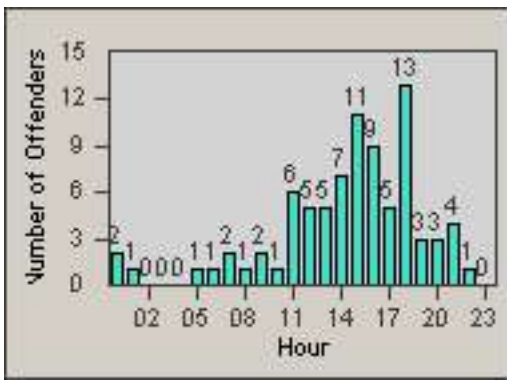

Redflex Redlight Offender Statistics

CONTRACT: Commerce
 DATE FROM: 01-Jun-2014

LOCATION: COM-TEGA-01 Garfield and Telegraph
 DATE TO: 30-Jun-2014

LANE 1

LANE 2

LANE 3

Redflex Redlight Offender Statistics

CONTRACT: Commerce
 DATE FROM: 01-Jun-2014

LOCATION: COM-TEGA-01 Garfield and Telegraph
 DATE TO: 30-Jun-2014

LANE 4

LANE 5

LANE TOTAL

Redflex Redlight Offender Statistics

CONTRACT: Commerce LOCATION: COM-TEGA-01 Garfield and Telegraph
DATE FROM: 01-Jun-2014 DATE TO: 30-Jun-2014

Redflex Redlight Offender Statistics

CONTRACT: Commerce
 DATE FROM: 01-Jun-2014

LOCATION: COM-TEGA-03 Garfield and Telegraph
 DATE TO: 30-Jun-2014

LANE 1

LANE 2

LANE 3

Redflex Redlight Offender Statistics

CONTRACT: Commerce
DATE FROM: 01-Jun-2014