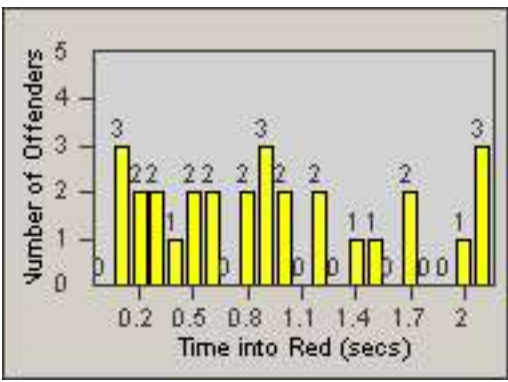

LOCATION: COM-SLEA-01 Slauson Ave and Eastern Ave
 DATE TO: 30-Jun-2014

LANE 1

LANE 2

LANE 3

Redflex Redlight Offender Statistics

CONTRACT: Commerce
 DATE FROM: 01-Jun-2014

LOCATION: COM-SLEA-01 Slauson Ave and Eastern Ave
 DATE TO: 30-Jun-2014