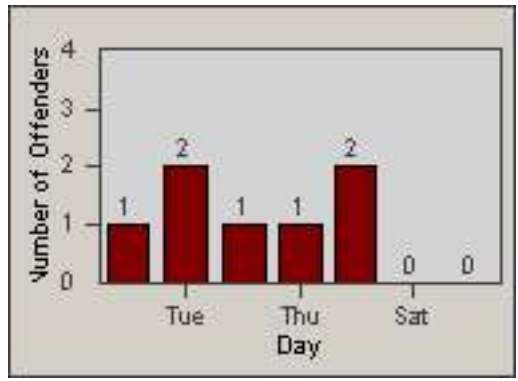

Redflex Redlight Offender Statistics

CONTRACT: Commerce
DATE FROM: 01-Jun-2014

LOCATION: COM-SLGA-01 Slauson Ave and Gage Ave
DATE TO: 30-Jun-2014

LANE 1

LANE 2

LANE 3