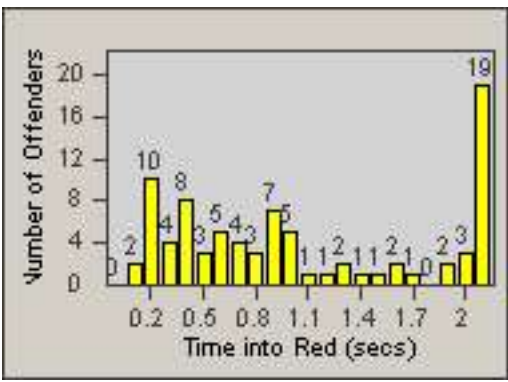

Redflex Redlight Offender Statistics

CONTRACT: Commerce
 DATE FROM: 01-Jun-2014

LOCATION: COM-ATTG-03R Atlantic Blvd and Telegraph Rd
 DATE TO: 30-Jun-2014

LANE 1

LANE 2

LANE 3

Redflex Redlight Offender Statistics