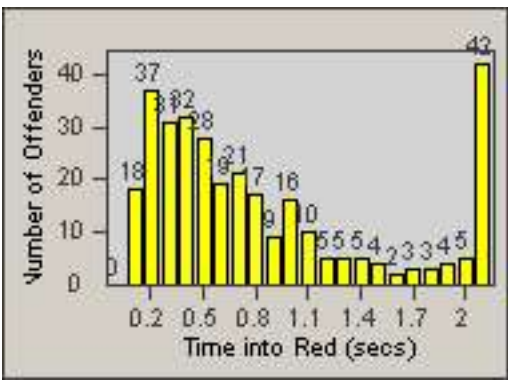

Redflex Redlight Offender Statistics

CONTRACT: Commerce
 DATE FROM: 01-Jun-2014

LOCATION: COM-TEGA-03 Garfield and Telegraph
 DATE TO: 30-Jun-2014

LANE 1

LANE 2

LANE 3

Redflex Redlight Offender Statistics

CONTRACT: Commerce
DATE FROM: 01-Jun-2014

LOCATION: COM-TEGA-03 Garfield and Telegraph
DATE TO: 30-Jun-2014

LANE 4

LANE 5

LANE TOTAL

Redflex Redlight Offender Statistics

CONTRACT: Commerce LOCATION: COM-TEGA-03 Garfield and Telegraph
DATE FROM: 01-Jun-2014 DATE TO: 30-Jun-2014

Redflex Redlight Offender Statistics

CONTRACT: Commerce
 DATE FROM: 01-Jun-2014

LOCATION: COM-TGAT-01 Atlantic Blvd and Telegraph Rd
 DATE TO: 30-Jun-2014

LANE 1

LANE 2

LANE 3

Redflex Redlight Offender Statistics

CONTRACT: Commerce
 DATE FROM: 01-Jun-2014

LOCATION: COM-TGAT-01 Atlantic Blvd and Telegraph Rd
 DATE TO: 30-Jun-2014

LANE 4

LANE 5

LANE TOTAL

Redflex Redlight Offender Statistics

CONTRACT: Commerce LOCATION: COM-TGAT-01 Atlantic Blvd and Telegraph Rd
DATE FROM: 01-Jun-2014 DATE TO: 30-Jun-2014