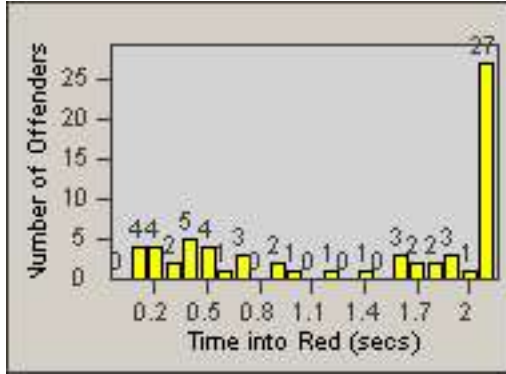

Redflex Redlight Offender Statistics

CONTRACT: Commerce

LOCATION: COM-ATTG-03R Atlantic Blvd and Telegraph Rd

DATE FROM: 01-Jun-2014

DATE TO: 30-Jun-2014

LANE 4