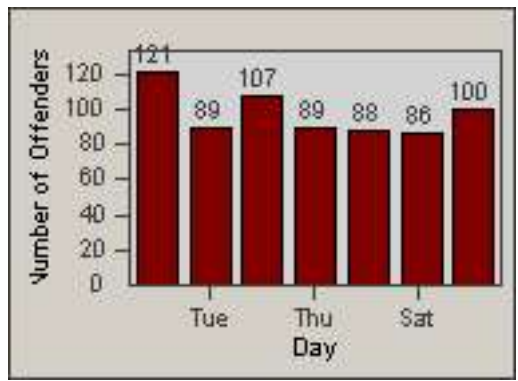

LOCATION: COM-TEGA-03 Garfield and Telegraph
DATE TO: 30-Jun-2014

LANE 4

LANE 5

LANE TOTAL

Redflex Redlight Offender Statistics

CONTRACT: Commerce LOCATION: COM-TEGA-03 Garfield and Telegraph
DATE FROM: 01-Jun-2014 DATE TO: 30-Jun-2014