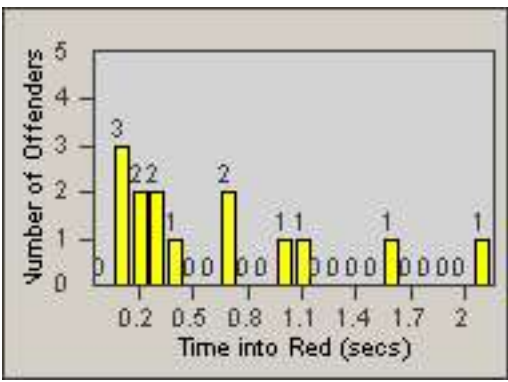

CONTRACT: Commerce
DATE FROM: 01-Jun-2014

LOCATION: COM-SLGA-01 Slauson Ave and Gage Ave
DATE TO: 30-Jun-2014

LANE 1

LANE 2

LANE 3

Redflex Redlight Offender Statistics

CONTRACT: Commerce
 DATE FROM: 01-Jun-2014