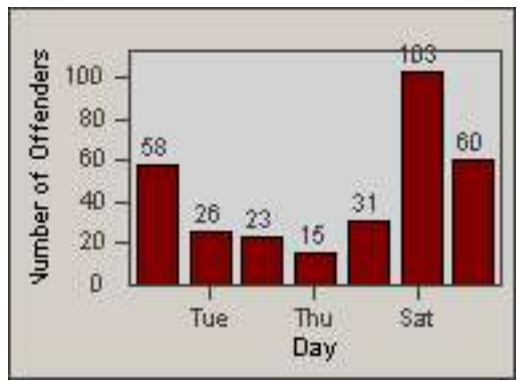

CONTRACT: Commerce
 DATE FROM: 01-Jun-2014

LOCATION: COM-TGAT-01 Atlantic Blvd and Telegraph Rd
 DATE TO: 30-Jun-2014

LANE 4

LANE 5

LANE TOTAL

Redflex Redlight Offender Statistics

CONTRACT: Commerce LOCATION: COM-TGAT-01 Atlantic Blvd and Telegraph Rd
DATE FROM: 01-Jun-2014 DATE TO: 30-Jun-2014