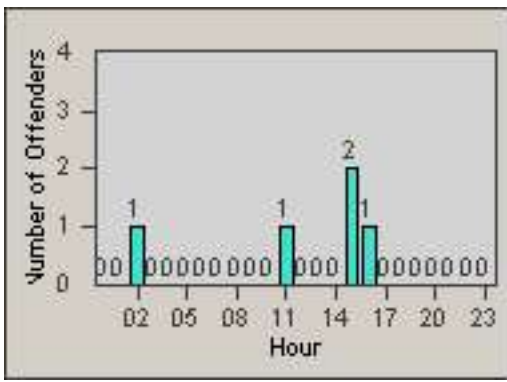

Redflex Redlight Offender Statistics

CONTRACT: Commerce
 DATE FROM: 01-Jun-2014

LOCATION: COM-SLGA-03 Slauson Ave and Gage Ave
 DATE TO: 30-Jun-2014

LANE 1

LANE 2

LANE 3

Redflex Redlight Offender Statistics