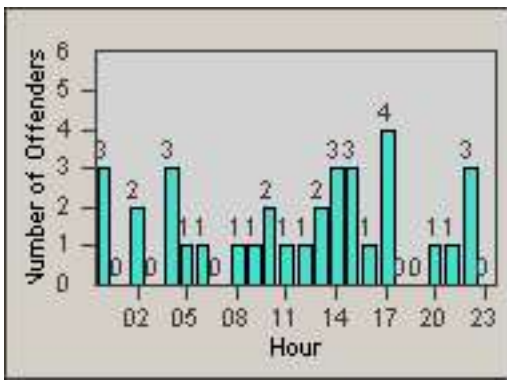

Redflex Redlight Offender Statistics

CONTRACT: Commerce
DATE FROM: 01-Jun-2014

LOCATION: COM-EASL-01 Slauson Ave and Eastern Ave
DATE TO: 30-Jun-2014

LANE 1

LANE 2

LANE 3