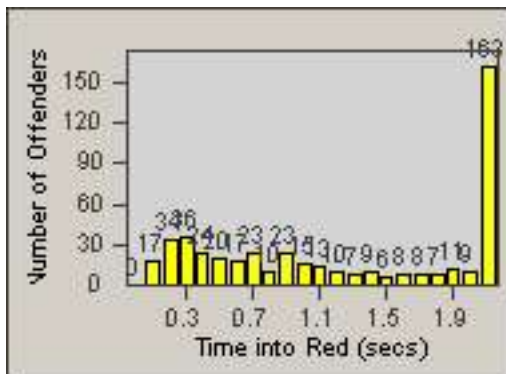

Redflex Redlight Offender Statistics

CONTRACT: Commerce
 DATE FROM: 01-Jun-2014

LOCATION: COM-ATTG-03R Atlantic Blvd and Telegraph Rd
 DATE TO: 30-Jun-2014

LANE 1

LANE 2

LANE 3

Redflex Redlight Offender Statistics

CONTRACT: Commerce

LOCATION: COM-ATTG-03R Atlantic Blvd and Telegraph Rd

DATE FROM: 01-Jun-2014

DATE TO: 30-Jun-2014

LANE 4

LANE 5

LANE TOTAL

Redflex Redlight Offender Statistics

CONTRACT: Commerce LOCATION: COM-ATTG-03R Atlantic Blvd and Telegraph Rd
DATE FROM: 01-Jun-2014 DATE TO: 30-Jun-2014

Redflex Redlight Offender Statistics

CONTRACT: Commerce
 DATE FROM: 01-Jun-2014

LOCATION: COM-EASL-01 Slauson Ave and Eastern Ave
 DATE TO: 30-Jun-2014