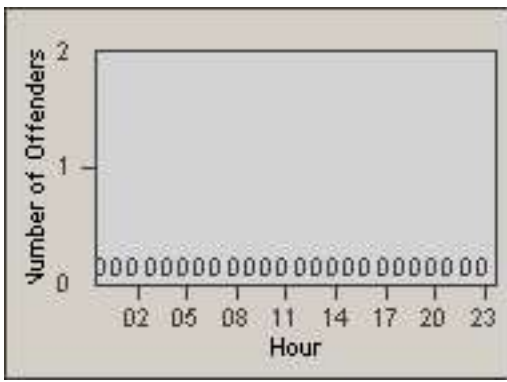

Redflex Redlight Offender Statistics

CONTRACT: Commerce
 DATE FROM: 01-Jun-2014

LOCATION: COM-TEGA-03 Garfield and Telegraph
 DATE TO: 30-Jun-2014

LANE 1

LANE 2

LANE 3

Redflex Redlight Offender Statistics

CONTRACT: Commerce
DATE FROM: 01-Jun-2014

LOCATION: COM-TEGA-03 Garfield and Telegraph
DATE TO: 30-Jun-2014

LANE 4

LANE 5

LANE TOTAL

Redflex Redlight Offender Statistics

CONTRACT: Commerce LOCATION: COM-TEGA-03 Garfield and Telegraph
DATE FROM: 01-Jun-2014 DATE TO: 30-Jun-2014