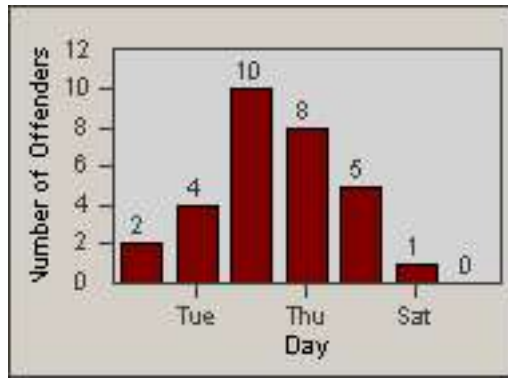

Redflex Redlight Offender Statistics

CONTRACT: Commerce
DATE FROM: 01-Jun-2014

LOCATION: COM-EASL-01 Slauson Ave and Eastern Ave
DATE TO: 30-Jun-2014

LANE 1