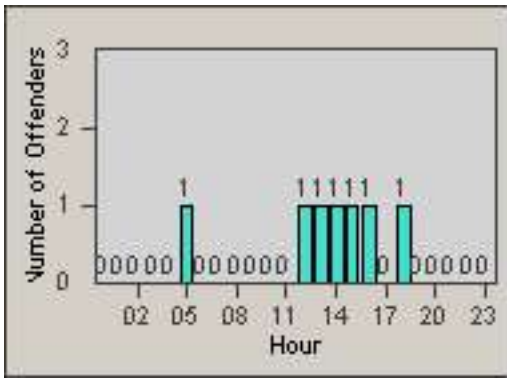

Redflex Redlight Offender Statistics

CONTRACT: Commerce
 DATE FROM: 01-Jun-2014

LOCATION: COM-SLGA-03 Slauson Ave and Gage Ave
 DATE TO: 30-Jun-2014

LANE 1

LANE 2

LANE 3

Redflex Redlight Offender Statistics