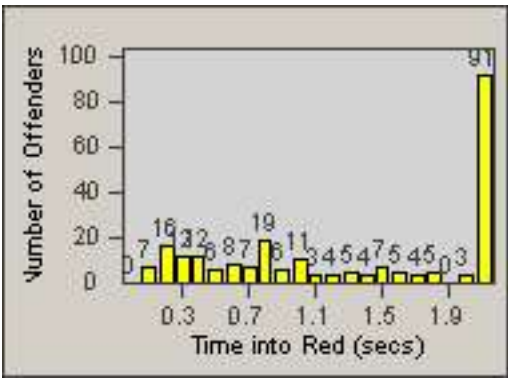

Redflex Redlight Offender Statistics

CONTRACT: Commerce
DATE FROM: 01-Jun-2014

LOCATION: COM-SLGA-01 Slauson Ave and Gage Ave
DATE TO: 30-Jun-2014

LANE 4