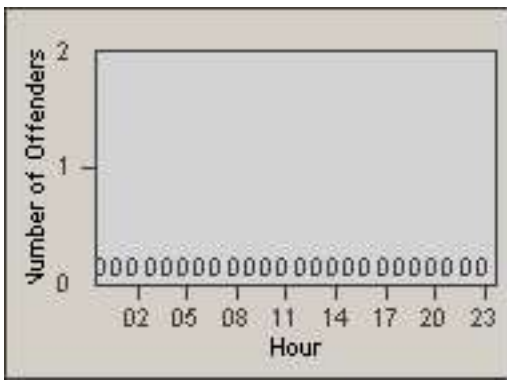

Redflex Redlight Offender Statistics

CONTRACT: Commerce
DATE FROM: 01-Jun-2014

LOCATION: COM-SLGA-01 Slauson Ave and Gage Ave
DATE TO: 30-Jun-2014

LANE 4

LANE 5

LANE TOTAL