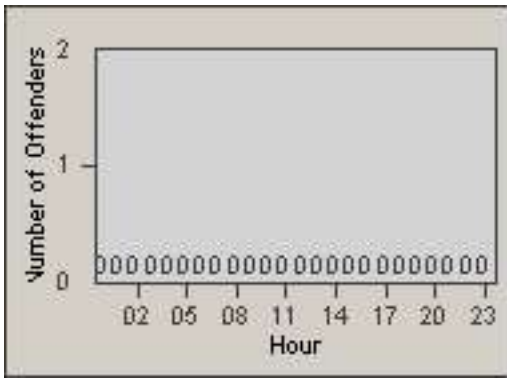

Redflex Redlight Offender Statistics

CONTRACT: Commerce
 DATE FROM: 01-Jun-2014

LOCATION: COM-TEGA-01 Garfield and Telegraph
 DATE TO: 30-Jun-2014

LANE 1

LANE 2

LANE 3

Redflex Redlight Offender Statistics

CONTRACT: Commerce
 DATE FROM: 01-Jun-2014