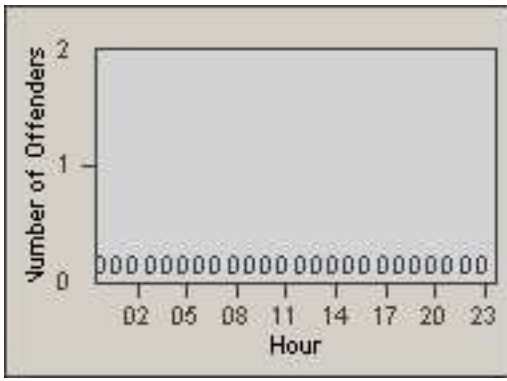

Redflex Redlight Offender Statistics

CONTRACT: Commerce
DATE FROM: 01-Jun-2014

LOCATION: COM-TGAT-01 Atlantic Blvd and Telegraph Rd
DATE TO: 30-Jun-2014

LANE 4