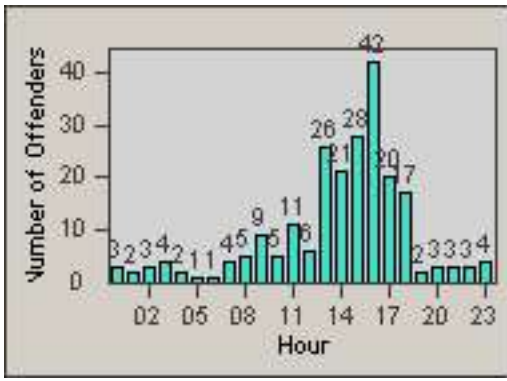

Redflex Redlight Offender Statistics

CONTRACT: Commerce
DATE FROM: 01-Jun-2014

LOCATION: COM-ATTG-03L Atlantic Blvd and Telegraph Rd
DATE TO: 30-Jun-2014

LANE 1

LANE 2

LANE 3

Redflex Redlight Offender Statistics

CONTRACT: Commerce
 DATE FROM: 01-Jun-2014

LOCATION: COM-ATTG-03L Atlantic Blvd and Telegraph Rd
 DATE TO: 30-Jun-2014

LANE 4

LANE 5

LANE TOTAL

Redflex Redlight Offender Statistics

CONTRACT: Commerce LOCATION: COM-ATTG-03L Atlantic Blvd and Telegraph Rd
DATE FROM: 01-Jun-2014 DATE TO: 30-Jun-2014