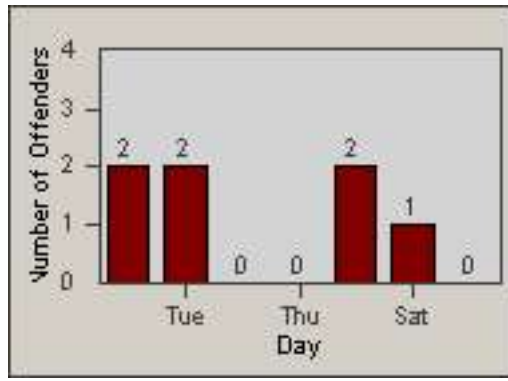

Redflex Redlight Offender Statistics

CONTRACT: Commerce
 DATE FROM: 01-Jun-2014

LOCATION: COM-SLGA-03 Slauson Ave and Gage Ave
 DATE TO: 30-Jun-2014

LANE 1

LANE 2

LANE 3

Redflex Redlight Offender Statistics