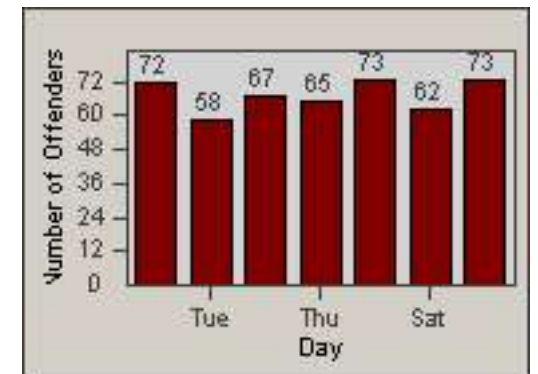

CONTRACT: Commerce

LOCATION: COM-ATTG-03R Atlantic Blvd and Telegraph Rd

DATE FROM: 01-Jun-2014

DATE TO: 30-Jun-2014

LANE 4

LANE 5

LANE TOTAL

Redflex Redlight Offender Statistics