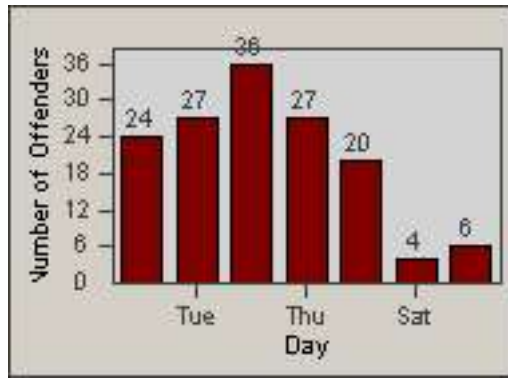

Redflex Redlight Offender Statistics

CONTRACT: Commerce
DATE FROM: 01-Jun-2014

LOCATION: COM-ATTG-03L Atlantic Blvd and Telegraph Rd
DATE TO: 30-Jun-2014

LANE 1

LANE 2

LANE 3

Redflex Redlight Offender Statistics