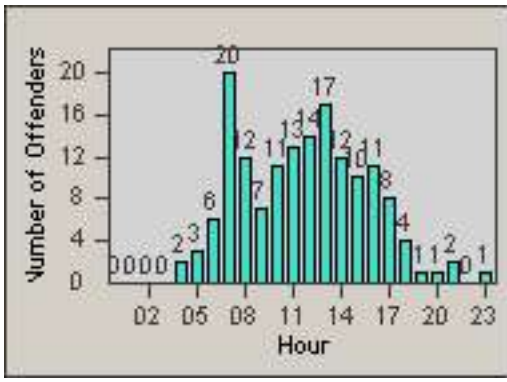

Redflex Redlight Offender Statistics

CONTRACT: Commerce
 DATE FROM: 01-Jun-2014

LOCATION: COM-TEGA-01 Garfield and Telegraph
 DATE TO: 30-Jun-2014

LANE 1

LANE 2

LANE 3

Redflex Redlight Offender Statistics

CONTRACT: Commerce
 DATE FROM: 01-Jun-2014

LOCATION: COM-TEGA-01 Garfield and Telegraph
 DATE TO: 30-Jun-2014

LANE 4

LANE 5

LANE TOTAL

Redflex Redlight Offender Statistics

CONTRACT: Commerce LOCATION: COM-TEGA-01 Garfield and Telegraph
DATE FROM: 01-Jun-2014 DATE TO: 30-Jun-2014

Redflex Redlight Offender Statistics

CONTRACT: Commerce
 DATE FROM: 01-Jun-2014

LOCATION: COM-TEGA-03 Garfield and Telegraph
 DATE TO: 30-Jun-2014

LANE 1

LANE 2

LANE 3

Redflex Redlight Offender Statistics

CONTRACT: Commerce
DATE FROM: 01-Jun-2014