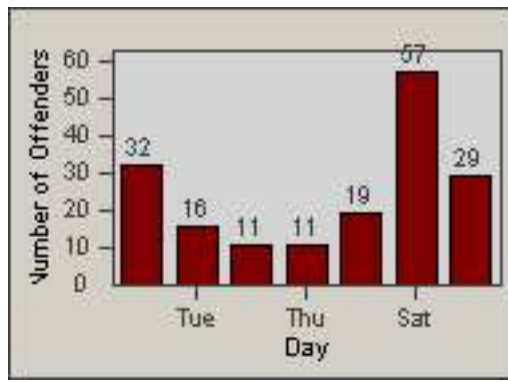

LOCATION: COM-TEGA-03 Garfield and Telegraph
DATE TO: 30-Jun-2014

LANE 4

LANE 5

LANE TOTAL

Redflex Redlight Offender Statistics

CONTRACT: Commerce LOCATION: COM-TEGA-03 Garfield and Telegraph
DATE FROM: 01-Jun-2014 DATE TO: 30-Jun-2014

Redflex Redlight Offender Statistics

CONTRACT: Commerce
 DATE FROM: 01-Jun-2014

LOCATION: COM-TGAT-01 Atlantic Blvd and Telegraph Rd
 DATE TO: 30-Jun-2014

LANE 1

LANE 2

LANE 3

Redflex Redlight Offender Statistics