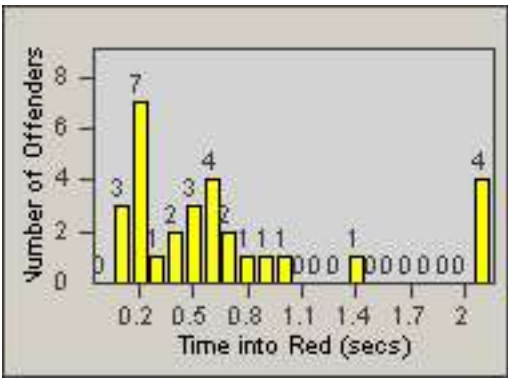

Redflex Redlight Offender Statistics

CONTRACT: Commerce
DATE FROM: 01-Jun-2014

LOCATION: COM-EASL-01 Slauson Ave and Eastern Ave
DATE TO: 30-Jun-2014

LANE 1