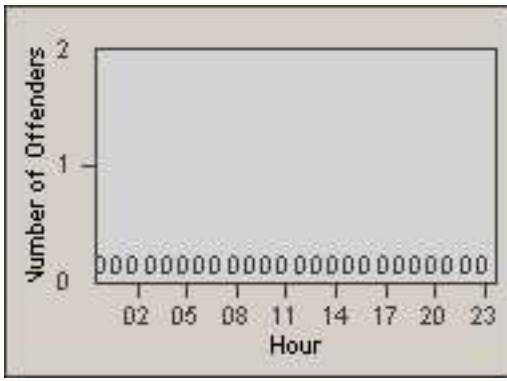

Redflex Redlight Offender Statistics

CONTRACT: Commerce
 DATE FROM: 01-Jun-2014

LOCATION: COM-ATTG-03R Atlantic Blvd and Telegraph Rd
 DATE TO: 30-Jun-2014

LANE 1

LANE 2

LANE 3

Redflex Redlight Offender Statistics