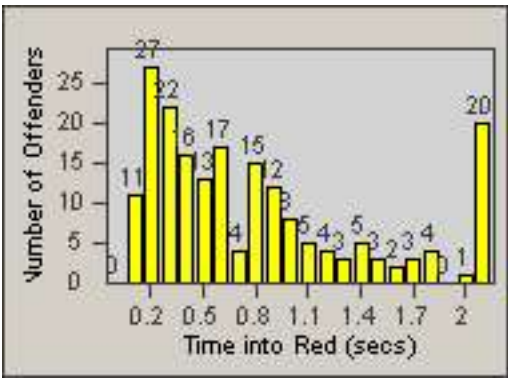

LOCATION: COM-TEGA-01 Garfield and Telegraph
 DATE TO: 30-Jun-2014

LANE 4

LANE 5

LANE TOTAL

Redflex Redlight Offender Statistics

CONTRACT: Commerce LOCATION: COM-TEGA-01 Garfield and Telegraph
DATE FROM: 01-Jun-2014 DATE TO: 30-Jun-2014

Redflex Redlight Offender Statistics

CONTRACT: Commerce
 DATE FROM: 01-Jun-2014

LOCATION: COM-TEGA-03 Garfield and Telegraph
 DATE TO: 30-Jun-2014

LANE 1

LANE 2

LANE 3

Redflex Redlight Offender Statistics

CONTRACT: Commerce
DATE FROM: 01-Jun-2014

LOCATION: COM-TEGA-03 Garfield and Telegraph
DATE TO: 30-Jun-2014

LANE 4

LANE 5

LANE TOTAL

Redflex Redlight Offender Statistics

CONTRACT: Commerce LOCATION: COM-TEGA-03 Garfield and Telegraph
DATE FROM: 01-Jun-2014 DATE TO: 30-Jun-2014