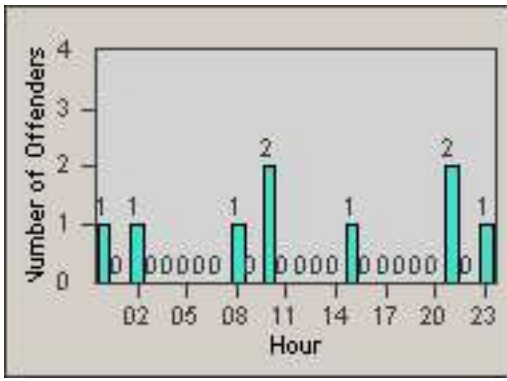

Redflex Redlight Offender Statistics

CONTRACT: Commerce
 DATE FROM: 01-Jun-2014

LOCATION: COM-TEGA-03 Garfield and Telegraph
 DATE TO: 30-Jun-2014

LANE 1

LANE 2

LANE 3

Redflex Redlight Offender Statistics

CONTRACT: Commerce
DATE FROM: 01-Jun-2014

LOCATION: COM-TEGA-03 Garfield and Telegraph
DATE TO: 30-Jun-2014

LANE 4

LANE 5

LANE TOTAL

Redflex Redlight Offender Statistics

CONTRACT: Commerce LOCATION: COM-TEGA-03 Garfield and Telegraph
DATE FROM: 01-Jun-2014 DATE TO: 30-Jun-2014