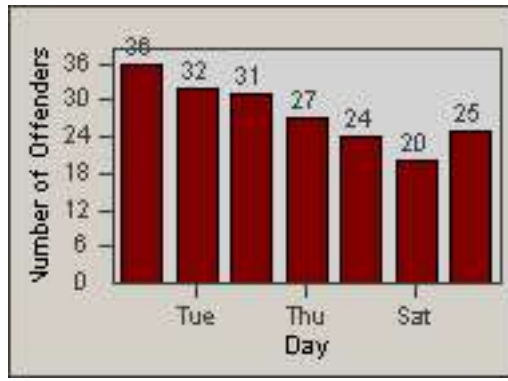

Redflex Redlight Offender Statistics

CONTRACT: Commerce
 DATE FROM: 01-Jun-2014

LOCATION: COM-TEGA-03 Garfield and Telegraph
 DATE TO: 30-Jun-2014

LANE 1

LANE 2

LANE 3

Redflex Redlight Offender Statistics

CONTRACT: Commerce
DATE FROM: 01-Jun-2014