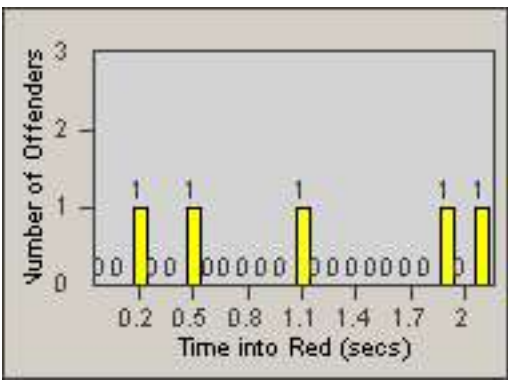

Redflex Redlight Offender Statistics

CONTRACT: Commerce
 DATE FROM: 01-Jun-2014

LOCATION: COM-SLGA-03 Slauson Ave and Gage Ave
 DATE TO: 30-Jun-2014

LANE 1

LANE 2

LANE 3

Redflex Redlight Offender Statistics