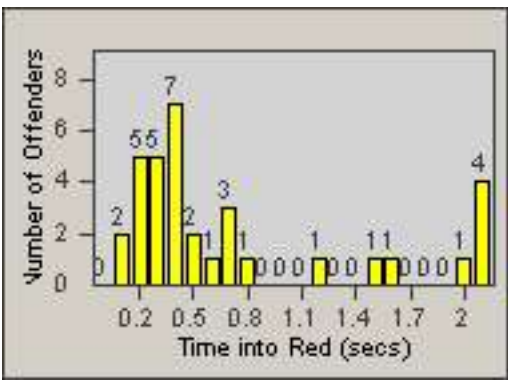

Redflex Redlight Offender Statistics

CONTRACT: Commerce
DATE FROM: 01-Jun-2014

LOCATION: COM-EASL-01 Slauson Ave and Eastern Ave
DATE TO: 30-Jun-2014

LANE 1

LANE 2

LANE 3