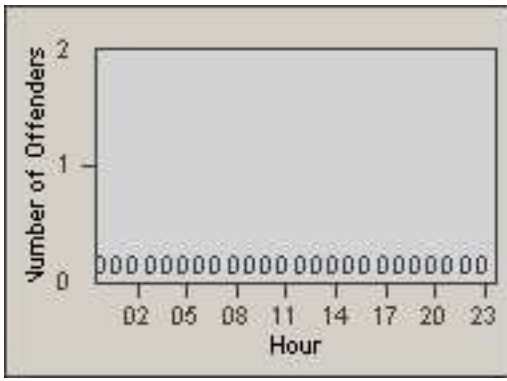

Redflex Redlight Offender Statistics

CONTRACT: Commerce
DATE FROM: 01-Jun-2014

LOCATION: COM-ATTG-03L Atlantic Blvd and Telegraph Rd
DATE TO: 30-Jun-2014

LANE 4