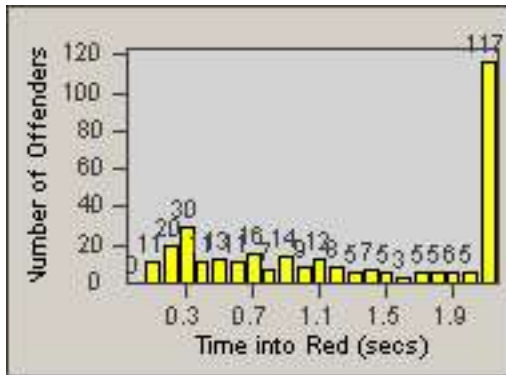

Redflex Redlight Offender Statistics

CONTRACT: Commerce
 DATE FROM: 01-Jun-2014

LOCATION: COM-ATTG-03R Atlantic Blvd and Telegraph Rd
 DATE TO: 30-Jun-2014

LANE 1

LANE 2

LANE 3

Redflex Redlight Offender Statistics

CONTRACT: Commerce

LOCATION: COM-ATTG-03R Atlantic Blvd and Telegraph Rd

DATE FROM: 01-Jun-2014

DATE TO: 30-Jun-2014

LANE 4

LANE 5

LANE TOTAL

Redflex Redlight Offender Statistics

CONTRACT: Commerce LOCATION: COM-ATTG-03R Atlantic Blvd and Telegraph Rd
DATE FROM: 01-Jun-2014 DATE TO: 30-Jun-2014

Redflex Redlight Offender Statistics

CONTRACT: Commerce
 DATE FROM: 01-Jun-2014

LOCATION: COM-EASL-01 Slauson Ave and Eastern Ave
 DATE TO: 30-Jun-2014