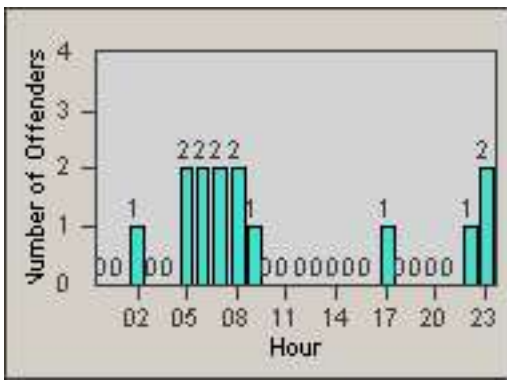

CONTRACT: Commerce
DATE FROM: 01-Jun-2014

LOCATION: COM-SLGA-01 Slauson Ave and Gage Ave
DATE TO: 30-Jun-2014

LANE 1

LANE 2

LANE 3

Redflex Redlight Offender Statistics

CONTRACT: Commerce
 DATE FROM: 01-Jun-2014