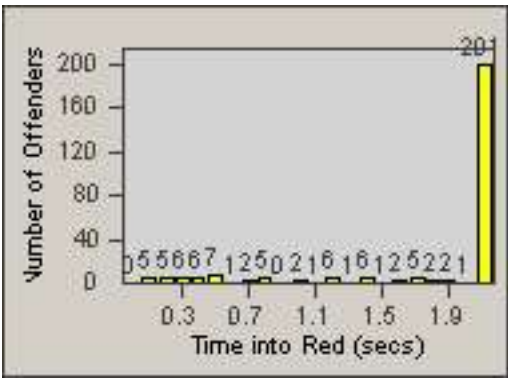

Redflex Redlight Offender Statistics

CONTRACT: Commerce
DATE FROM: 01-Jun-2014

LOCATION: COM-SLEA-01 Slauson Ave and Eastern Ave
DATE TO: 30-Jun-2014

LANE 4