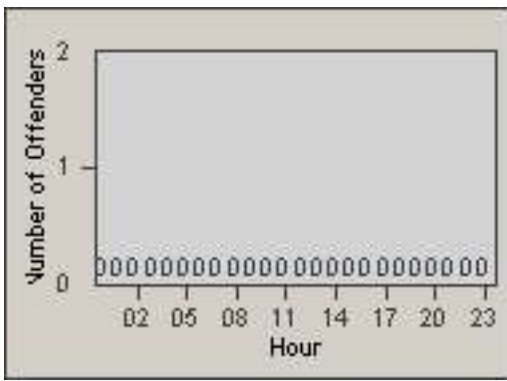

Redflex Redlight Offender Statistics

CONTRACT: Commerce
DATE FROM: 01-Jun-2014

LOCATION: COM-SLEA-01 Slauson Ave and Eastern Ave
DATE TO: 30-Jun-2014

LANE 4

LANE 5

LANE TOTAL