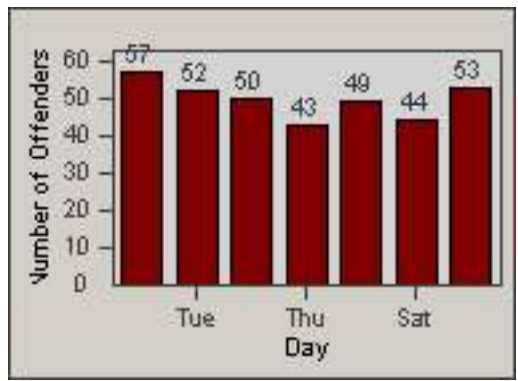

LOCATION: COM-SLGA-01 Slauson Ave and Gage Ave
 DATE TO: 30-Jun-2014

LANE 4

LANE 5

LANE TOTAL

Redflex Redlight Offender Statistics

CONTRACT: Commerce LOCATION: COM-SLGA-01 Slauson Ave and Gage Ave
DATE FROM: 01-Jun-2014 DATE TO: 30-Jun-2014