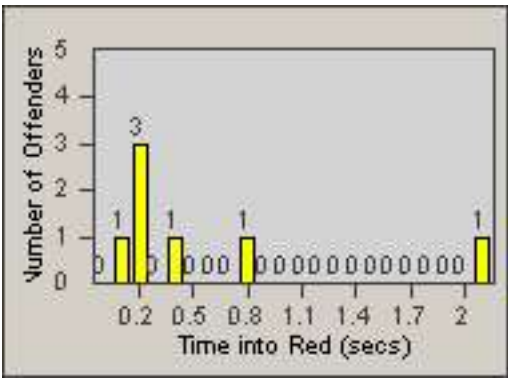

Redflex Redlight Offender Statistics

CONTRACT: Commerce
 DATE FROM: 01-Jun-2014

LOCATION: COM-SLGA-03 Slauson Ave and Gage Ave
 DATE TO: 30-Jun-2014

LANE 1

LANE 2

LANE 3

Redflex Redlight Offender Statistics