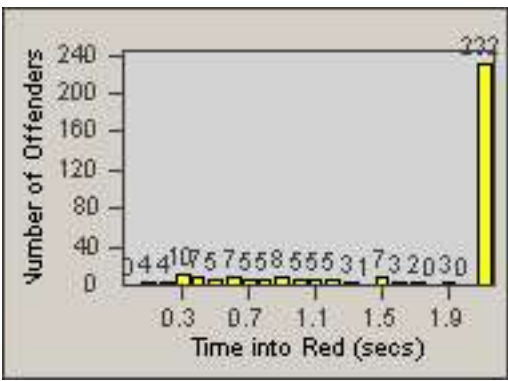

LOCATION: COM-TEGA-01 Garfield and Telegraph
 DATE TO: 30-Jun-2014

LANE 4

LANE 5

LANE TOTAL

Redflex Redlight Offender Statistics

CONTRACT: Commerce LOCATION: COM-TEGA-01 Garfield and Telegraph
DATE FROM: 01-Jun-2014 DATE TO: 30-Jun-2014

Redflex Redlight Offender Statistics

CONTRACT: Commerce
 DATE FROM: 01-Jun-2014

LOCATION: COM-TEGA-03 Garfield and Telegraph
 DATE TO: 30-Jun-2014

LANE 1

LANE 2

LANE 3

Redflex Redlight Offender Statistics

CONTRACT: Commerce
DATE FROM: 01-Jun-2014

LOCATION: COM-TEGA-03 Garfield and Telegraph
DATE TO: 30-Jun-2014

LANE 4

LANE 5

LANE TOTAL

Redflex Redlight Offender Statistics

CONTRACT: Commerce LOCATION: COM-TEGA-03 Garfield and Telegraph
DATE FROM: 01-Jun-2014 DATE TO: 30-Jun-2014