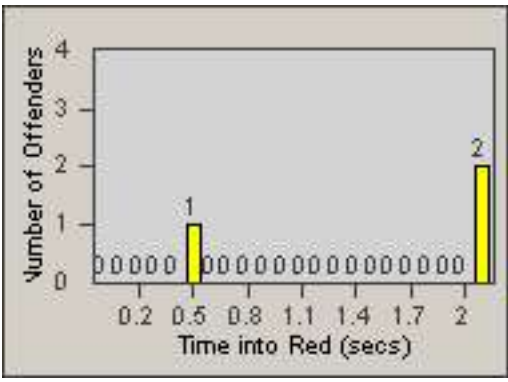

Redflex Redlight Offender Statistics

CONTRACT: Commerce
 DATE FROM: 01-Jun-2014

LOCATION: COM-TEGA-01 Garfield and Telegraph
 DATE TO: 30-Jun-2014

LANE 1

LANE 2

LANE 3

Redflex Redlight Offender Statistics

CONTRACT: Commerce
 DATE FROM: 01-Jun-2014