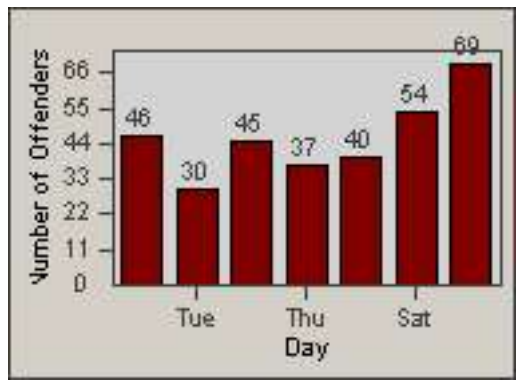

Redflex Redlight Offender Statistics

CONTRACT: Commerce
DATE FROM: 01-Jun-2014

LOCATION: COM-TEGA-03 Garfield and Telegraph
DATE TO: 30-Jun-2014

LANE 4

LANE 5

LANE TOTAL