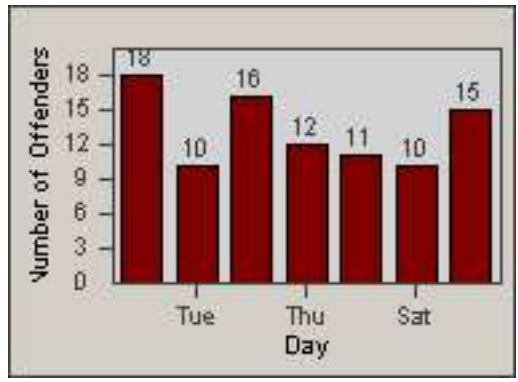

Redflex Redlight Offender Statistics

CONTRACT: Commerce
DATE FROM: 01-Jun-2014

LOCATION: COM-SLGA-01 Slauson Ave and Gage Ave
DATE TO: 30-Jun-2014

LANE 1