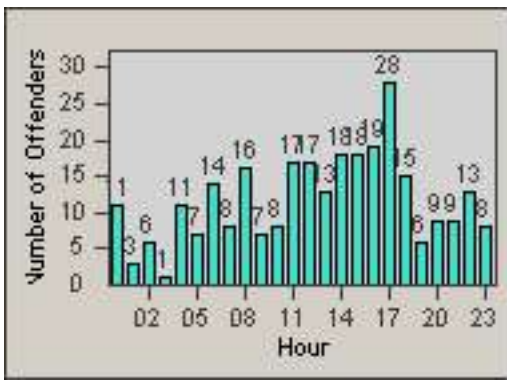

Redflex Redlight Offender Statistics

CONTRACT: Commerce
DATE FROM: 01-Jun-2014

LOCATION: COM-EASL-01 Slauson Ave and Eastern Ave
DATE TO: 30-Jun-2014

LANE 4

LANE 5

LANE TOTAL