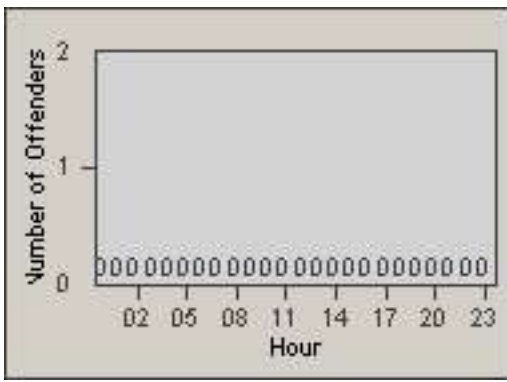

Redflex Redlight Offender Statistics

CONTRACT: Commerce
 DATE FROM: 01-Jun-2014

LOCATION: COM-TEGA-01 Garfield and Telegraph
 DATE TO: 30-Jun-2014

LANE 1

LANE 2

LANE 3

Redflex Redlight Offender Statistics

CONTRACT: Commerce
 DATE FROM: 01-Jun-2014