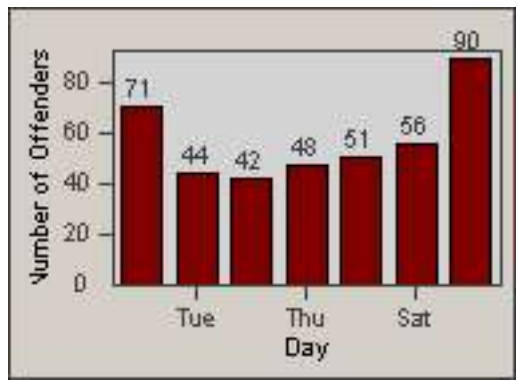

Redflex Redlight Offender Statistics

CONTRACT: Commerce
DATE FROM: 01-Jun-2014

LOCATION: COM-SLEA-01 Slauson Ave and Eastern Ave
DATE TO: 30-Jun-2014

LANE 4

LANE 5

LANE TOTAL