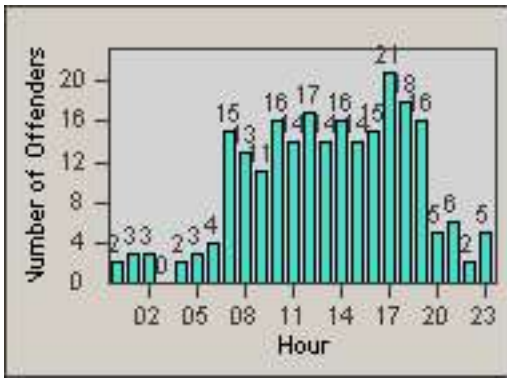

Redflex Redlight Offender Statistics

CONTRACT: Commerce
DATE FROM: 01-Jun-2014

LOCATION: COM-SLGA-01 Slauson Ave and Gage Ave
DATE TO: 30-Jun-2014

LANE 4