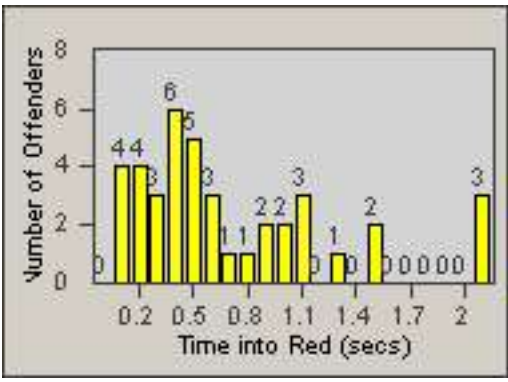

Redflex Redlight Offender Statistics

CONTRACT: Commerce
DATE FROM: 01-Jun-2014

LOCATION: COM-SLGA-03 Slauson Ave and Gage Ave
DATE TO: 30-Jun-2014

LANE 1