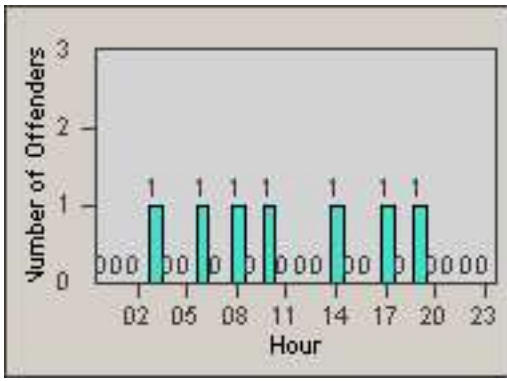

Redflex Redlight Offender Statistics

CONTRACT: Commerce
DATE FROM: 01-Jun-2014

LOCATION: COM-SLGA-01 Slauson Ave and Gage Ave
DATE TO: 30-Jun-2014

LANE 1

LANE 2

LANE 3