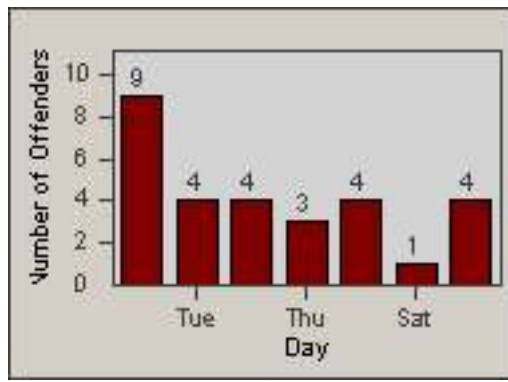

LOCATION: COM-SLEA-01 Slauson Ave and Eastern Ave
 DATE TO: 30-Jun-2014

LANE 1

LANE 2

LANE 3

Redflex Redlight Offender Statistics

CONTRACT: Commerce
 DATE FROM: 01-Jun-2014

LOCATION: COM-SLEA-01 Slauson Ave and Eastern Ave
 DATE TO: 30-Jun-2014