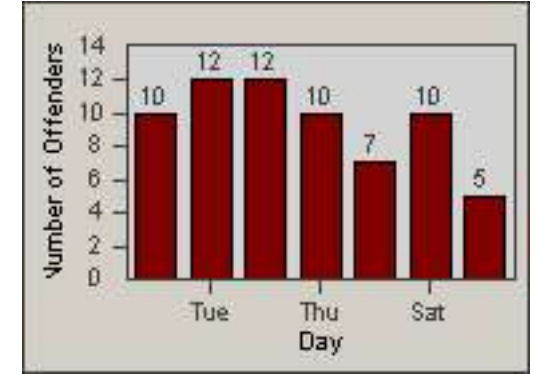

Redflex Redlight Offender Statistics

CONTRACT: Commerce

LOCATION: COM-ATTG-03R Atlantic Blvd and Telegraph Rd

DATE FROM: 01-Jun-2014

DATE TO: 30-Jun-2014

LANE 4