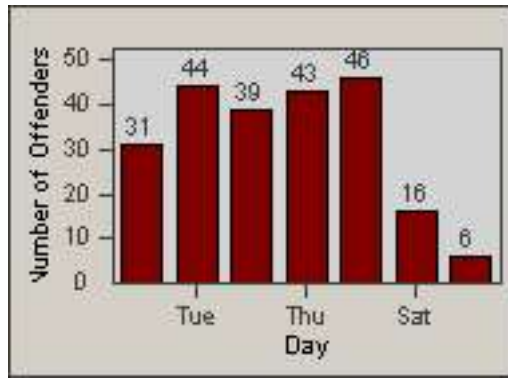

Redflex Redlight Offender Statistics

CONTRACT: Commerce
DATE FROM: 01-Jun-2014

LOCATION: COM-ATTG-03L Atlantic Blvd and Telegraph Rd
DATE TO: 30-Jun-2014

LANE 1

LANE 2

LANE 3

Redflex Redlight Offender Statistics