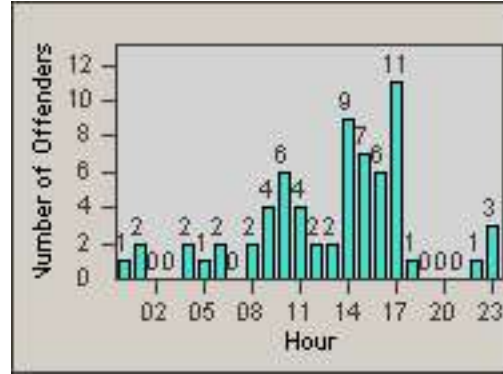

Redflex Redlight Offender Statistics

CONTRACT: Commerce

LOCATION: COM-ATTG-03R Atlantic Blvd and Telegraph Rd

DATE FROM: 01-Jun-2014

DATE TO: 30-Jun-2014

LANE 4