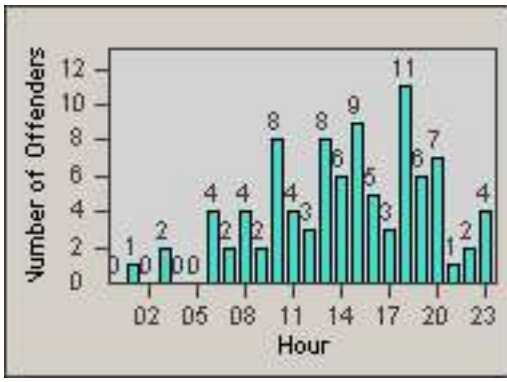

Redflex Redlight Offender Statistics

CONTRACT: Commerce
DATE FROM: 01-Jun-2014

LOCATION: COM-SLGA-01 Slauson Ave and Gage Ave
DATE TO: 30-Jun-2014

LANE 1