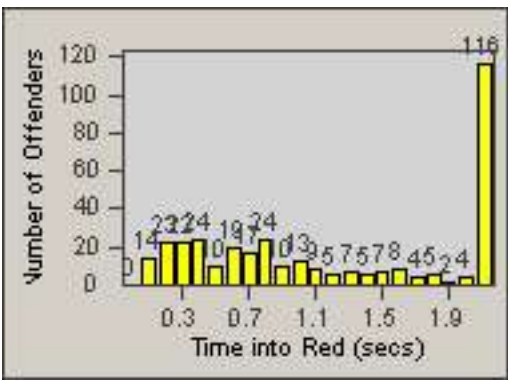

LOCATION: COM-SLGA-01 Slauson Ave and Gage Ave
 DATE TO: 30-Jun-2014

LANE 4

LANE 5

LANE TOTAL

Redflex Redlight Offender Statistics

CONTRACT: Commerce LOCATION: COM-SLGA-01 Slauson Ave and Gage Ave
DATE FROM: 01-Jun-2014 DATE TO: 30-Jun-2014