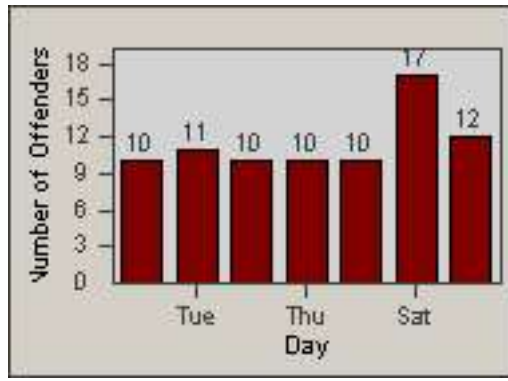

Redflex Redlight Offender Statistics

CONTRACT: Commerce
DATE FROM: 01-Jun-2014

LOCATION: COM-TEGA-01 Garfield and Telegraph
DATE TO: 30-Jun-2014

LANE 4