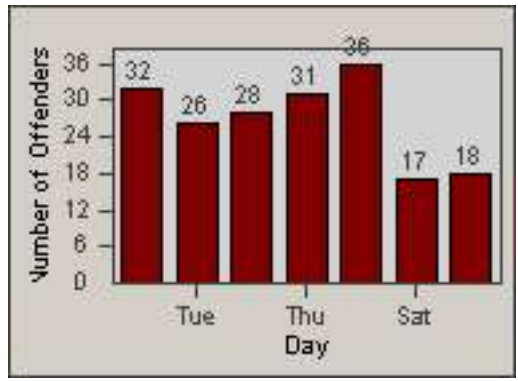

LANE 1

LANE 2

LANE 3

Redflex Redlight Offender Statistics

CONTRACT: Commerce
 DATE FROM: 01-Jun-2014

LOCATION: COM-EASL-01 Slauson Ave and Eastern Ave
 DATE TO: 30-Jun-2014

LANE 4

LANE 5