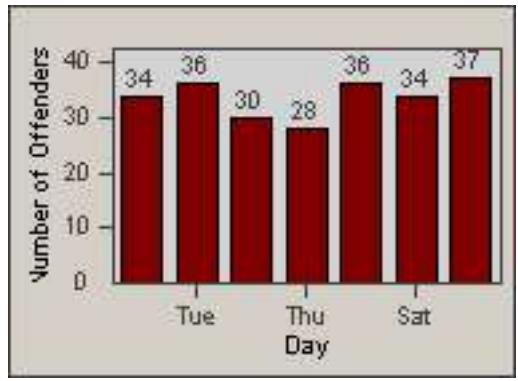

Redflex Redlight Offender Statistics

CONTRACT: Commerce
DATE FROM: 01-Jun-2014

LOCATION: COM-SLGA-01 Slauson Ave and Gage Ave
DATE TO: 30-Jun-2014

LANE 4