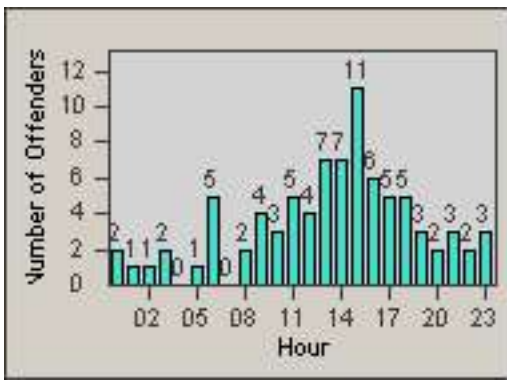

Redflex Redlight Offender Statistics

CONTRACT: Commerce
 DATE FROM: 01-Jun-2014

LOCATION: COM-ATTG-03R Atlantic Blvd and Telegraph Rd
 DATE TO: 30-Jun-2014

LANE 1

LANE 2

LANE 3

Redflex Redlight Offender Statistics