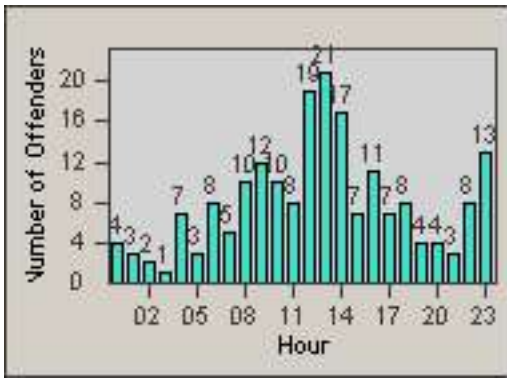

Redflex Redlight Offender Statistics

CONTRACT: Commerce
 DATE FROM: 01-Jun-2014

LOCATION: COM-TEGA-03 Garfield and Telegraph
 DATE TO: 30-Jun-2014

LANE 1

LANE 2

LANE 3

Redflex Redlight Offender Statistics

CONTRACT: Commerce
DATE FROM: 01-Jun-2014

LOCATION: COM-TEGA-03 Garfield and Telegraph
DATE TO: 30-Jun-2014

LANE 4

LANE 5

LANE TOTAL

Redflex Redlight Offender Statistics

CONTRACT: Commerce LOCATION: COM-TEGA-03 Garfield and Telegraph
DATE FROM: 01-Jun-2014 DATE TO: 30-Jun-2014