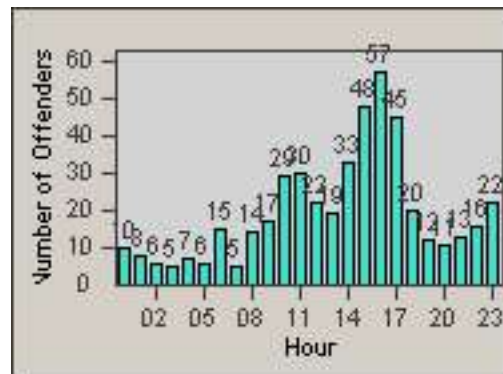

Redflex Redlight Offender Statistics

CONTRACT: Commerce
 DATE FROM: 01-Jun-2014

LOCATION: COM-ATTG-03R Atlantic Blvd and Telegraph Rd
 DATE TO: 30-Jun-2014

LANE 1

LANE 2

LANE 3

Redflex Redlight Offender Statistics

CONTRACT: Commerce

LOCATION: COM-ATTG-03R Atlantic Blvd and Telegraph Rd

DATE FROM: 01-Jun-2014

DATE TO: 30-Jun-2014

LANE 4

LANE 5

LANE TOTAL

Redflex Redlight Offender Statistics