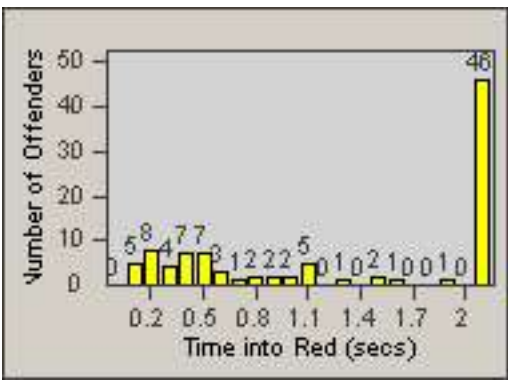

CONTRACT: Commerce
 DATE FROM: 01-Jun-2014

LOCATION: COM-SLGA-03 Slauson Ave and Gage Ave
 DATE TO: 30-Jun-2014

LANE 4

LANE 5

LANE TOTAL

Redflex Redlight Offender Statistics

CONTRACT: Commerce LOCATION: COM-SLGA-03 Slauson Ave and Gage Ave
DATE FROM: 01-Jun-2014 DATE TO: 30-Jun-2014

Redflex Redlight Offender Statistics

CONTRACT: Commerce
 DATE FROM: 01-Jun-2014

LOCATION: COM-TEGA-01 Garfield and Telegraph
 DATE TO: 30-Jun-2014

LANE 1

LANE 2

LANE 3

Redflex Redlight Offender Statistics

CONTRACT: Commerce
 DATE FROM: 01-Jun-2014