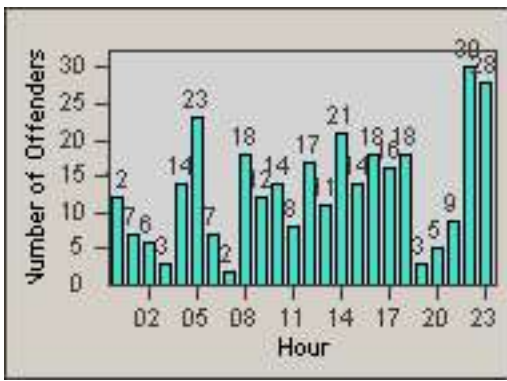

Redflex Redlight Offender Statistics

CONTRACT: Commerce
 DATE FROM: 01-Jun-2014

LOCATION: COM-TEGA-03 Garfield and Telegraph
 DATE TO: 30-Jun-2014

LANE 1

LANE 2

LANE 3

Redflex Redlight Offender Statistics

CONTRACT: Commerce
DATE FROM: 01-Jun-2014

Redflex Redlight Offender Statistics

CONTRACT: Commerce
 DATE FROM: 01-Jun-2014

LOCATION: COM-TGAT-01 Atlantic Blvd and Telegraph Rd
 DATE TO: 30-Jun-2014

LANE 1

LANE 2

LANE 3

Redflex Redlight Offender Statistics

CONTRACT: Commerce
 DATE FROM: 01-Jun-2014

LOCATION: COM-TGAT-01 Atlantic Blvd and Telegraph Rd
 DATE TO: 30-Jun-2014

LANE 4

LANE 5

LANE TOTAL

Redflex Redlight Offender Statistics

CONTRACT: Commerce LOCATION: COM-TGAT-01 Atlantic Blvd and Telegraph Rd
DATE FROM: 01-Jun-2014 DATE TO: 30-Jun-2014