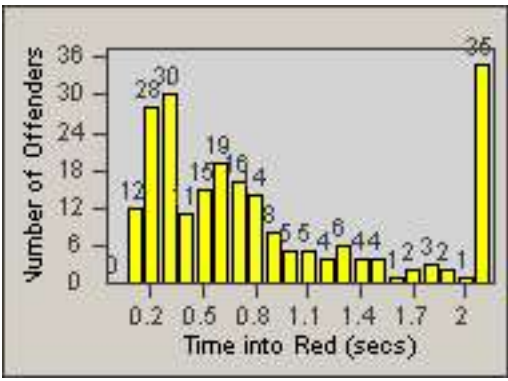

Redflex Redlight Offender Statistics

CONTRACT: Commerce
DATE FROM: 01-Jun-2014

LOCATION: COM-ATTG-03L Atlantic Blvd and Telegraph Rd
DATE TO: 30-Jun-2014

LANE 1

LANE 2

LANE 3

Redflex Redlight Offender Statistics

CONTRACT: Commerce
 DATE FROM: 01-Jun-2014

LOCATION: COM-ATTG-03L Atlantic Blvd and Telegraph Rd
 DATE TO: 30-Jun-2014

LANE 4

LANE 5

LANE TOTAL

Redflex Redlight Offender Statistics

CONTRACT: Commerce LOCATION: COM-ATTG-03L Atlantic Blvd and Telegraph Rd
DATE FROM: 01-Jun-2014 DATE TO: 30-Jun-2014