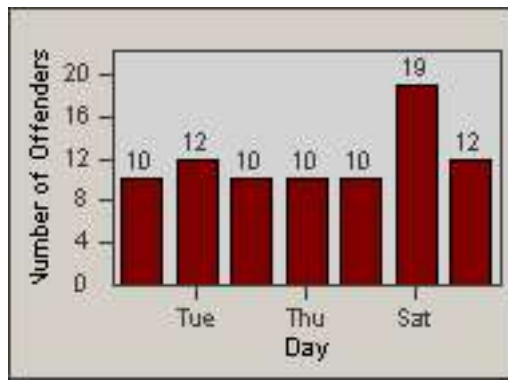

LOCATION: COM-TEGA-01 Garfield and Telegraph
 DATE TO: 30-Jun-2014

LANE 4

LANE 5

LANE TOTAL

Redflex Redlight Offender Statistics

CONTRACT: Commerce LOCATION: COM-TEGA-01 Garfield and Telegraph
DATE FROM: 01-Jun-2014 DATE TO: 30-Jun-2014

Redflex Redlight Offender Statistics

CONTRACT: Commerce
 DATE FROM: 01-Jun-2014

LOCATION: COM-TEGA-03 Garfield and Telegraph
 DATE TO: 30-Jun-2014

LANE 1

LANE 2

LANE 3

Redflex Redlight Offender Statistics

CONTRACT: Commerce
DATE FROM: 01-Jun-2014