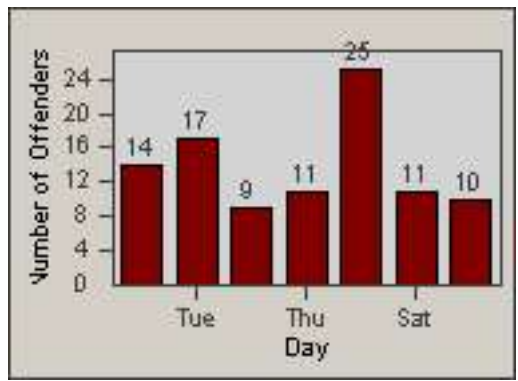

Redflex Redlight Offender Statistics

CONTRACT: Commerce
DATE FROM: 01-Jun-2014

LOCATION: COM-SLGA-03 Slauson Ave and Gage Ave
DATE TO: 30-Jun-2014

LANE 4

LANE 5

LANE TOTAL