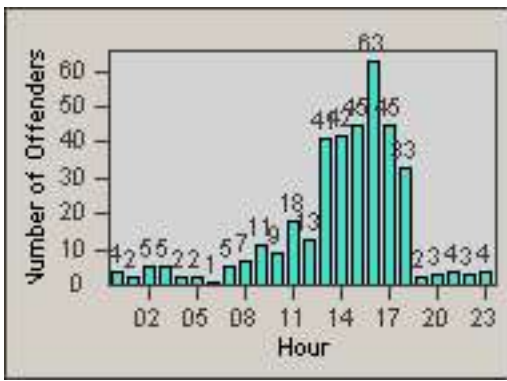

CONTRACT: Commerce
 DATE FROM: 01-Jun-2014

LOCATION: COM-ATTG-03L Atlantic Blvd and Telegraph Rd
 DATE TO: 30-Jun-2014

LANE 4

LANE 5

LANE TOTAL

Redflex Redlight Offender Statistics

CONTRACT: Commerce LOCATION: COM-ATTG-03L Atlantic Blvd and Telegraph Rd
DATE FROM: 01-Jun-2014 DATE TO: 30-Jun-2014

Redflex Redlight Offender Statistics

CONTRACT: Commerce
 DATE FROM: 01-Jun-2014

LOCATION: COM-ATTG-03R Atlantic Blvd and Telegraph Rd
 DATE TO: 30-Jun-2014

LANE 1

LANE 2

LANE 3

Redflex Redlight Offender Statistics