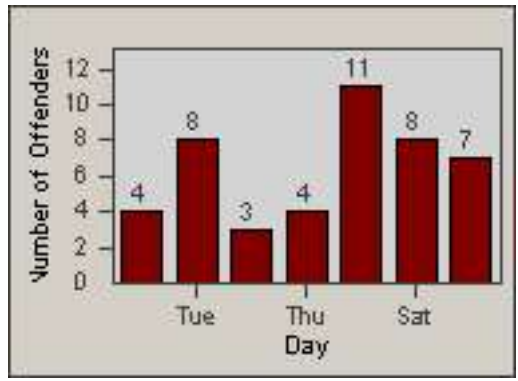

Redflex Redlight Offender Statistics

CONTRACT: Commerce
DATE FROM: 01-Jun-2014

LOCATION: COM-SLGA-03 Slauson Ave and Gage Ave
DATE TO: 30-Jun-2014

LANE 4