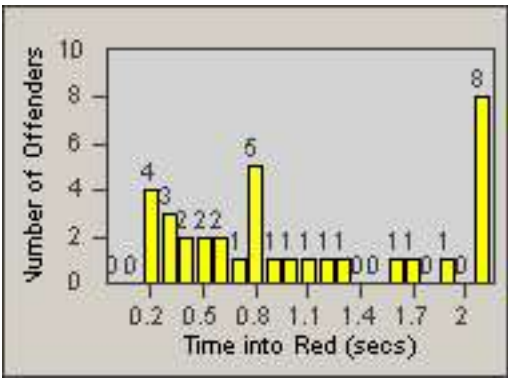

Redflex Redlight Offender Statistics

CONTRACT: Commerce
DATE FROM: 01-Jun-2014

LOCATION: COM-SLEA-01 Slauson Ave and Eastern Ave
DATE TO: 30-Jun-2014

LANE 1

LANE 2

LANE 3