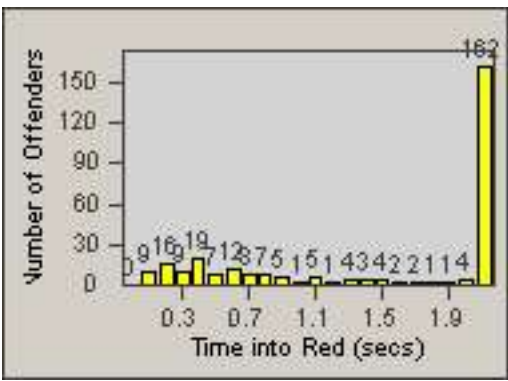

LANE 1

LANE 2

LANE 3

Redflex Redlight Offender Statistics

CONTRACT: Commerce
 DATE FROM: 01-Jun-2014

LOCATION: COM-EASL-01 Slauson Ave and Eastern Ave
 DATE TO: 30-Jun-2014

LANE 4

LANE 5

LANE TOTAL

Redflex Redlight Offender Statistics

CONTRACT: Commerce LOCATION: COM-EASL-01 Slauson Ave and Eastern Ave
DATE FROM: 01-Jun-2014 DATE TO: 30-Jun-2014

Redflex Redlight Offender Statistics

CONTRACT: Commerce
 DATE FROM: 01-Jun-2014