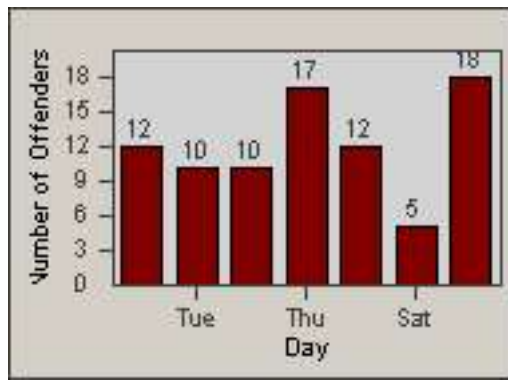

Redflex Redlight Offender Statistics

CONTRACT: Commerce
 DATE FROM: 01-Jun-2014

LOCATION: COM-ATTG-03R Atlantic Blvd and Telegraph Rd
 DATE TO: 30-Jun-2014

LANE 1

LANE 2

LANE 3

Redflex Redlight Offender Statistics