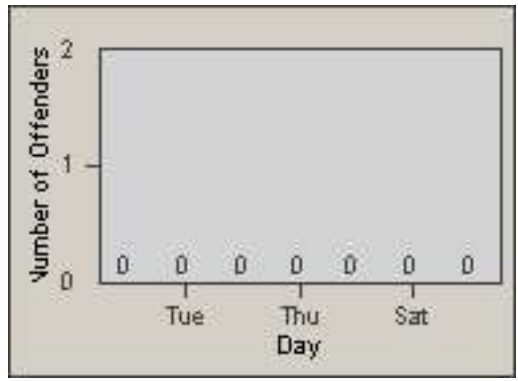

Redflex Redlight Offender Statistics

CONTRACT: Commerce
DATE FROM: 01-Jun-2014

LOCATION: COM-ATTG-03L Atlantic Blvd and Telegraph Rd
DATE TO: 30-Jun-2014

LANE 4