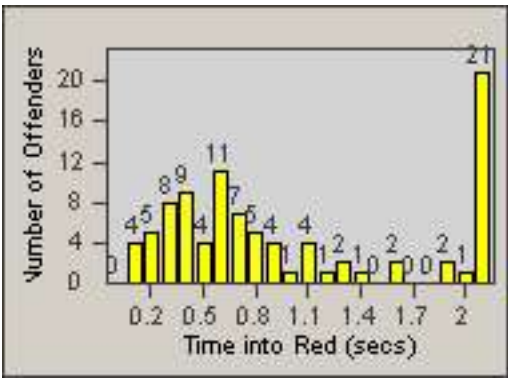

Redflex Redlight Offender Statistics

CONTRACT: Commerce
DATE FROM: 01-Jun-2014

LOCATION: COM-SLGA-01 Slauson Ave and Gage Ave
DATE TO: 30-Jun-2014

LANE 1