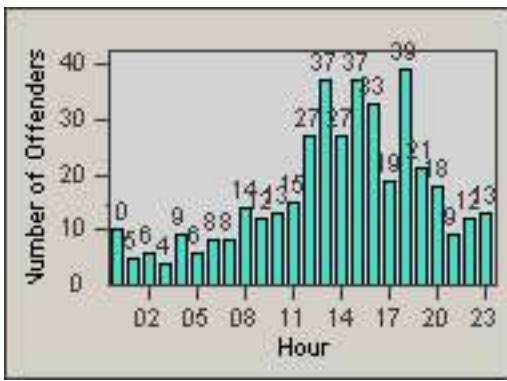

Redflex Redlight Offender Statistics

CONTRACT: Commerce
DATE FROM: 01-Jun-2014

LOCATION: COM-SLEA-01 Slauson Ave and Eastern Ave
DATE TO: 30-Jun-2014

LANE 4

LANE 5

LANE TOTAL