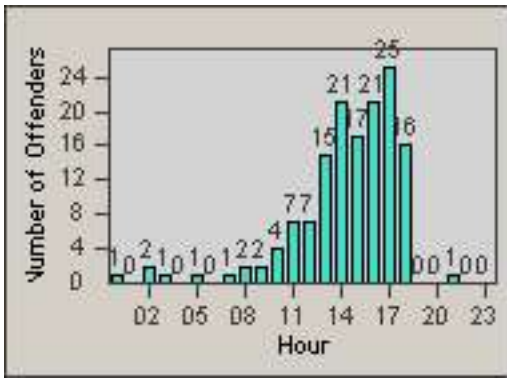

Redflex Redlight Offender Statistics

CONTRACT: Commerce
DATE FROM: 01-Jun-2014

LOCATION: COM-ATTG-03L Atlantic Blvd and Telegraph Rd
DATE TO: 30-Jun-2014

LANE 1

LANE 2

LANE 3

Redflex Redlight Offender Statistics