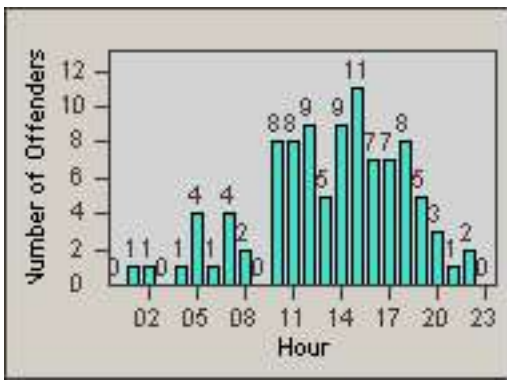

Redflex Redlight Offender Statistics

CONTRACT: Commerce
DATE FROM: 01-Jun-2014

LOCATION: COM-SLGA-03 Slauson Ave and Gage Ave
DATE TO: 30-Jun-2014

LANE 4

LANE 5

LANE TOTAL