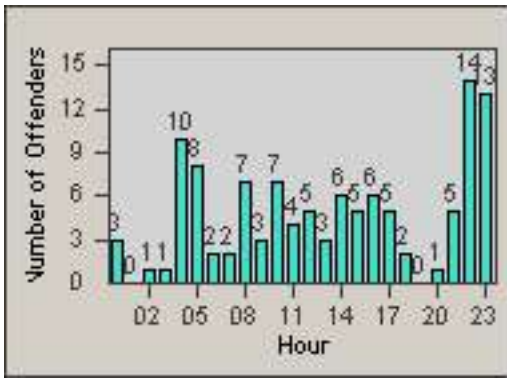

LOCATION: COM-TEGA-03 Garfield and Telegraph
DATE TO: 30-Jun-2014

LANE 4

LANE 5

LANE TOTAL

Redflex Redlight Offender Statistics

CONTRACT: Commerce LOCATION: COM-TEGA-03 Garfield and Telegraph
DATE FROM: 01-Jun-2014 DATE TO: 30-Jun-2014

Redflex Redlight Offender Statistics

CONTRACT: Commerce
 DATE FROM: 01-Jun-2014

LOCATION: COM-TGAT-01 Atlantic Blvd and Telegraph Rd
 DATE TO: 30-Jun-2014

LANE 1

LANE 2

LANE 3

Redflex Redlight Offender Statistics