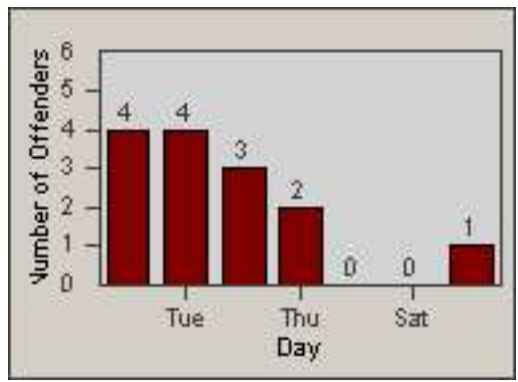

CONTRACT: Commerce
DATE FROM: 01-Jun-2014

LOCATION: COM-SLGA-01 Slauson Ave and Gage Ave
DATE TO: 30-Jun-2014

LANE 1

LANE 2

LANE 3

Redflex Redlight Offender Statistics

CONTRACT: Commerce
 DATE FROM: 01-Jun-2014