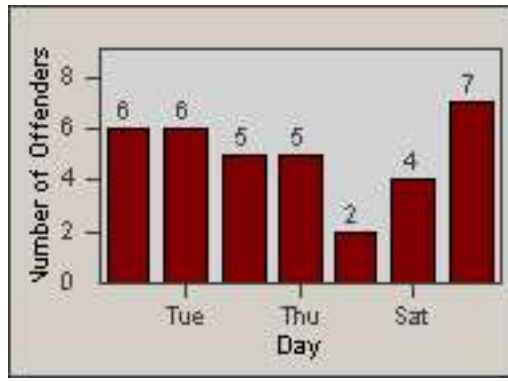

Redflex Redlight Offender Statistics

CONTRACT: Commerce
DATE FROM: 01-Jun-2014

LOCATION: COM-SLEA-01 Slauson Ave and Eastern Ave
DATE TO: 30-Jun-2014

LANE 1

LANE 2

LANE 3