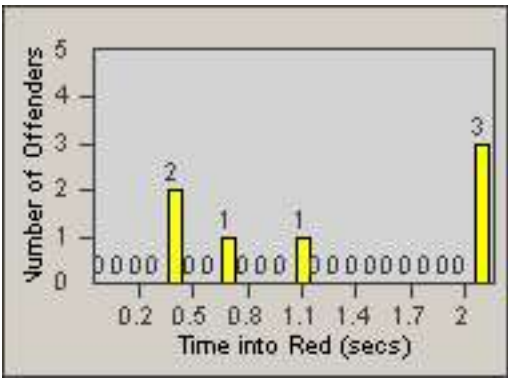

Redflex Redlight Offender Statistics

CONTRACT: Commerce
DATE FROM: 01-Jun-2014

LOCATION: COM-SLGA-01 Slauson Ave and Gage Ave
DATE TO: 30-Jun-2014

LANE 1

LANE 2

LANE 3