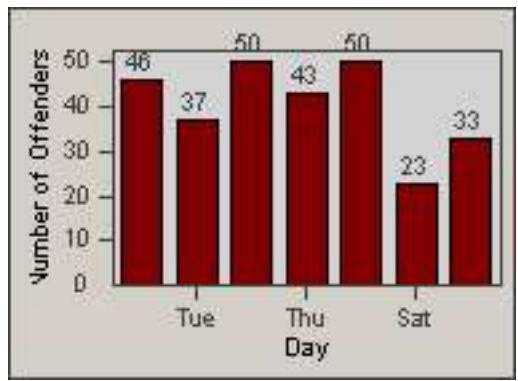

Redflex Redlight Offender Statistics

CONTRACT: Commerce
DATE FROM: 01-Jun-2014

LOCATION: COM-EASL-01 Slauson Ave and Eastern Ave
DATE TO: 30-Jun-2014

LANE 4

LANE 5

LANE TOTAL