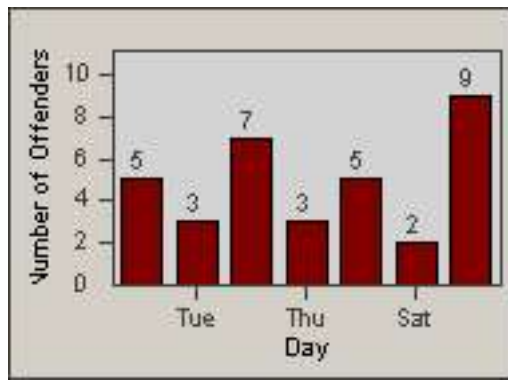

Redflex Redlight Offender Statistics

CONTRACT: Commerce
DATE FROM: 01-Jun-2014

LOCATION: COM-EASL-01 Slauson Ave and Eastern Ave
DATE TO: 30-Jun-2014

LANE 1

LANE 2

LANE 3