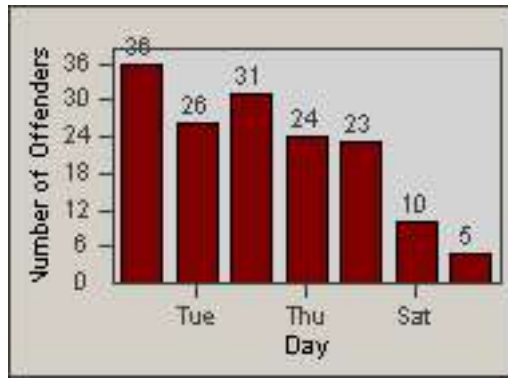

LOCATION: COM-TEGA-01 Garfield and Telegraph
 DATE TO: 30-Jun-2014

LANE 4

LANE 5

LANE TOTAL

Redflex Redlight Offender Statistics

CONTRACT: Commerce LOCATION: COM-TEGA-01 Garfield and Telegraph
DATE FROM: 01-Jun-2014 DATE TO: 30-Jun-2014

Redflex Redlight Offender Statistics

CONTRACT: Commerce
 DATE FROM: 01-Jun-2014

LOCATION: COM-TEGA-03 Garfield and Telegraph
 DATE TO: 30-Jun-2014

LANE 1

LANE 2

LANE 3

Redflex Redlight Offender Statistics

CONTRACT: Commerce
DATE FROM: 01-Jun-2014