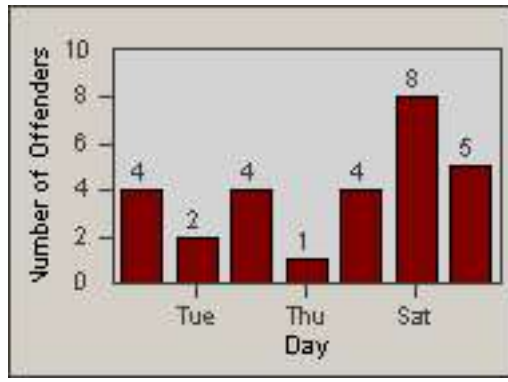

Redflex Redlight Offender Statistics

CONTRACT: Commerce
DATE FROM: 01-Jun-2014

LOCATION: COM-TGAT-01 Atlantic Blvd and Telegraph Rd
DATE TO: 30-Jun-2014

LANE 1