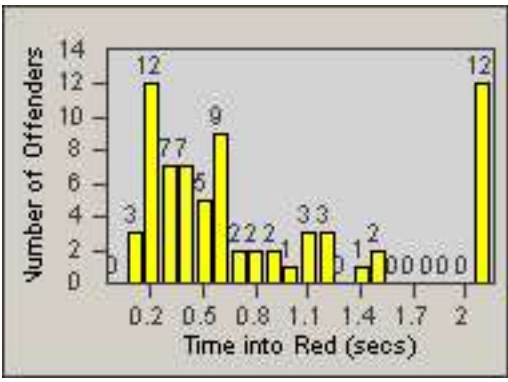

Redflex Redlight Offender Statistics

CONTRACT: Commerce
DATE FROM: 01-Jun-2014

LOCATION: COM-SLEA-01 Slauson Ave and Eastern Ave
DATE TO: 30-Jun-2014

LANE 1