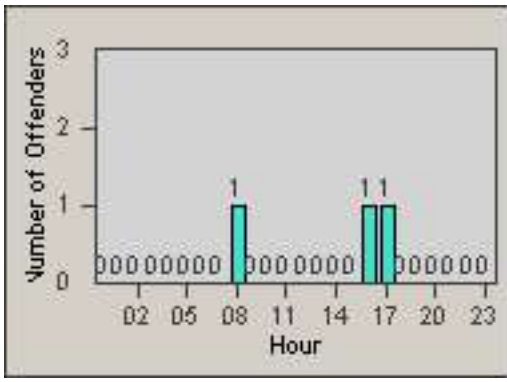

Redflex Redlight Offender Statistics

CONTRACT: Commerce
 DATE FROM: 01-Jun-2014

LOCATION: COM-TEGA-01 Garfield and Telegraph
 DATE TO: 30-Jun-2014

LANE 1

LANE 2

LANE 3

Redflex Redlight Offender Statistics

CONTRACT: Commerce
 DATE FROM: 01-Jun-2014