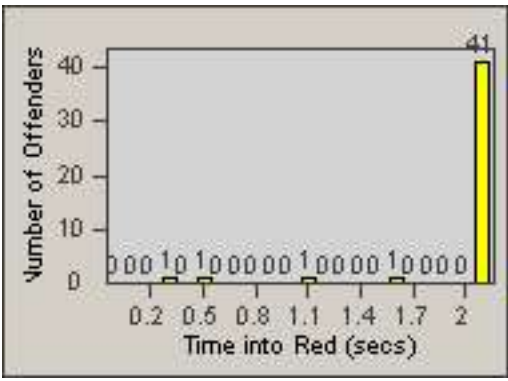

Redflex Redlight Offender Statistics

CONTRACT: Commerce
DATE FROM: 01-Jun-2014

LOCATION: COM-SLGA-03 Slauson Ave and Gage Ave
DATE TO: 30-Jun-2014

LANE 4