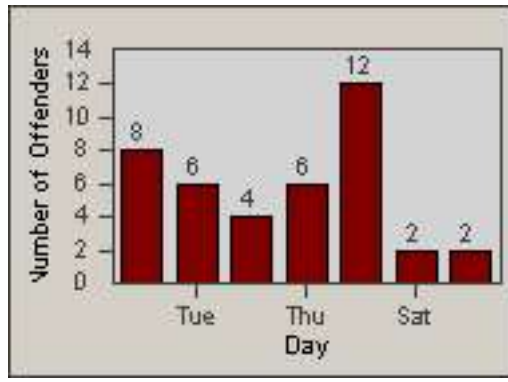

Redflex Redlight Offender Statistics

CONTRACT: Commerce
DATE FROM: 01-Jun-2014

LOCATION: COM-SLGA-03 Slauson Ave and Gage Ave
DATE TO: 30-Jun-2014

LANE 1