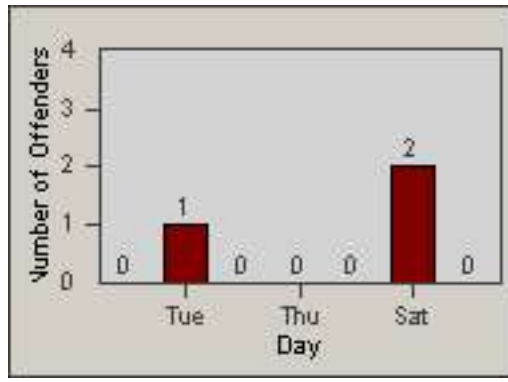

Redflex Redlight Offender Statistics

CONTRACT: Commerce
 DATE FROM: 01-Jun-2014

LOCATION: COM-TEGA-01 Garfield and Telegraph
 DATE TO: 30-Jun-2014

LANE 1

LANE 2

LANE 3

Redflex Redlight Offender Statistics

CONTRACT: Commerce
 DATE FROM: 01-Jun-2014