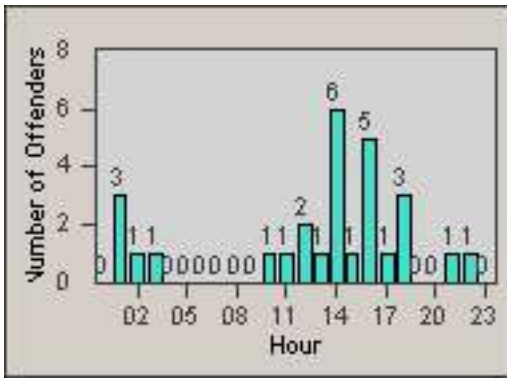

Redflex Redlight Offender Statistics

CONTRACT: Commerce
DATE FROM: 01-Jun-2014

LOCATION: COM-TGAT-01 Atlantic Blvd and Telegraph Rd
DATE TO: 30-Jun-2014

LANE 1