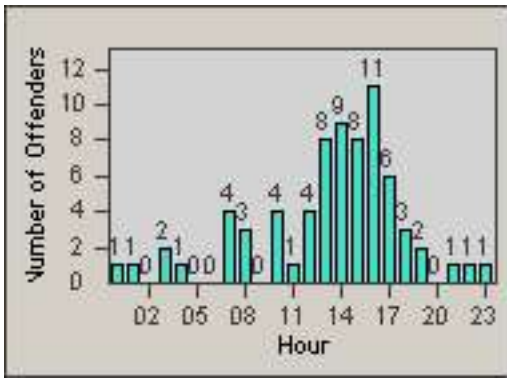

Redflex Redlight Offender Statistics

CONTRACT: Commerce
DATE FROM: 01-Jun-2014

LOCATION: COM-SLEA-01 Slauson Ave and Eastern Ave
DATE TO: 30-Jun-2014

LANE 1