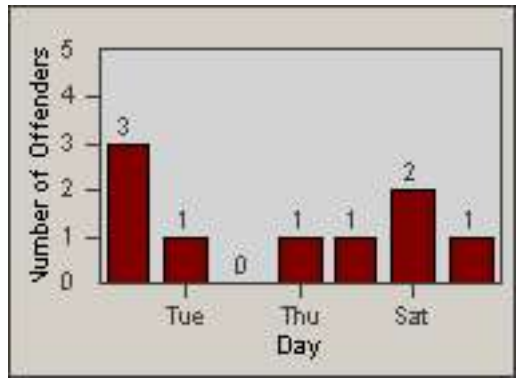

Redflex Redlight Offender Statistics

CONTRACT: Commerce
DATE FROM: 01-Jun-2014

LOCATION: COM-TEGA-03 Garfield and Telegraph
DATE TO: 30-Jun-2014

LANE 4