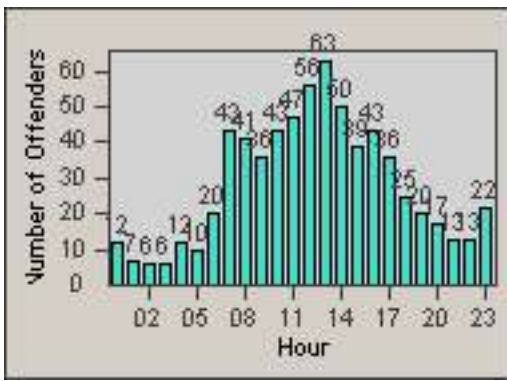

Redflex Redlight Offender Statistics

CONTRACT: Commerce
 DATE FROM: 01-Jun-2014

LOCATION: COM-TEGA-03 Garfield and Telegraph
 DATE TO: 30-Jun-2014

LANE 1

LANE 2

LANE 3

Redflex Redlight Offender Statistics

CONTRACT: Commerce
DATE FROM: 01-Jun-2014

LOCATION: COM-TEGA-03 Garfield and Telegraph
DATE TO: 30-Jun-2014

LANE 4

LANE 5

LANE TOTAL

Redflex Redlight Offender Statistics

CONTRACT: Commerce LOCATION: COM-TEGA-03 Garfield and Telegraph
DATE FROM: 01-Jun-2014 DATE TO: 30-Jun-2014