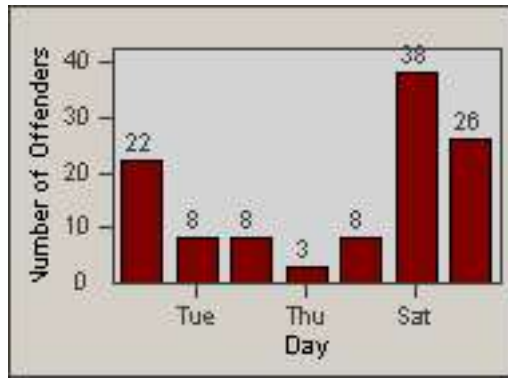

LOCATION: COM-TEGA-03 Garfield and Telegraph
DATE TO: 30-Jun-2014

LANE 4

LANE 5

LANE TOTAL

Redflex Redlight Offender Statistics

CONTRACT: Commerce LOCATION: COM-TEGA-03 Garfield and Telegraph
DATE FROM: 01-Jun-2014 DATE TO: 30-Jun-2014

Redflex Redlight Offender Statistics

CONTRACT: Commerce
 DATE FROM: 01-Jun-2014

LOCATION: COM-TGAT-01 Atlantic Blvd and Telegraph Rd
 DATE TO: 30-Jun-2014

LANE 1

LANE 2

LANE 3

Redflex Redlight Offender Statistics