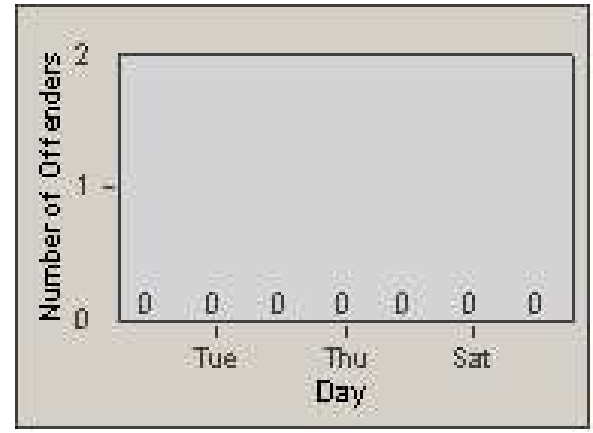

Redflex Redlight Offender Statistics

CONTRACT: Commerce
DATE FROM: 1/Jan/2009

LOCATION: COM-ATTG-03L Atlantic Blvd and Telegraph Rd
DATE TO: 31/Jan/2009