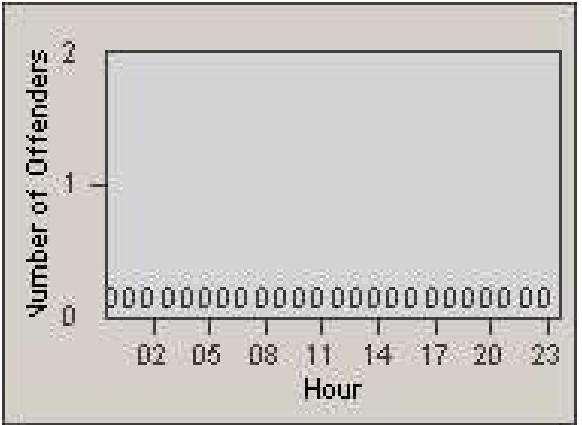

Redflex Redlight Offender Statistics

CONTRACT: Commerce
DATE FROM: 1/Jan/2009

LOCATION: COM-ATTG-03L Atlantic Blvd and Telegraph Rd
DATE TO: 31/Jan/2009

LANE 1

LANE 2

LANE 3

Redflex Redlight Offender Statistics

CONTRACT: Commerce
DATE FROM: 1/Jan/2009

LOCATION: COM-ATTG-03L Atlantic Blvd and Telegraph Rd
DATE TO: 31/Jan/2009

LANE 4

LANE 5

Redflex Redlight Offender Statistics

CONTRACT: Commerce
 DATE FROM: 1/Jan/2009