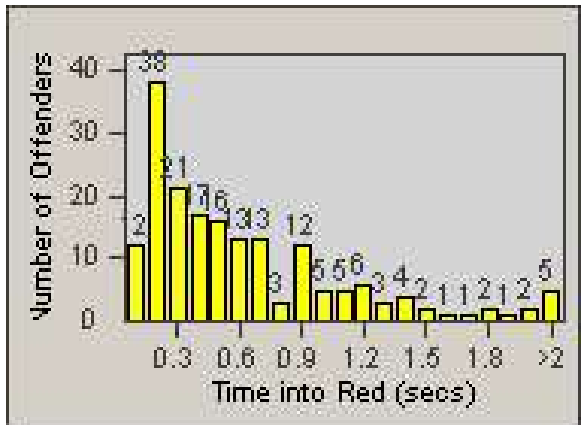

Redflex Redlight Offender Statistics

CONTRACT: Commerce
DATE FROM: 1/Jan/2009

LOCATION: COM-ATTG-03L Atlantic Blvd and Telegraph Rd
DATE TO: 31/Jan/2009

LANE 1

LANE 2

LANE 3

Redflex Redlight Offender Statistics

CONTRACT: Commerce
DATE FROM: 1/Jan/2009

LOCATION: COM-ATTG-03L Atlantic Blvd and Telegraph Rd
DATE TO: 31/Jan/2009

LANE 4

LANE 5

Redflex Redlight Offender Statistics

CONTRACT: Commerce
 DATE FROM: 1/Jan/2009