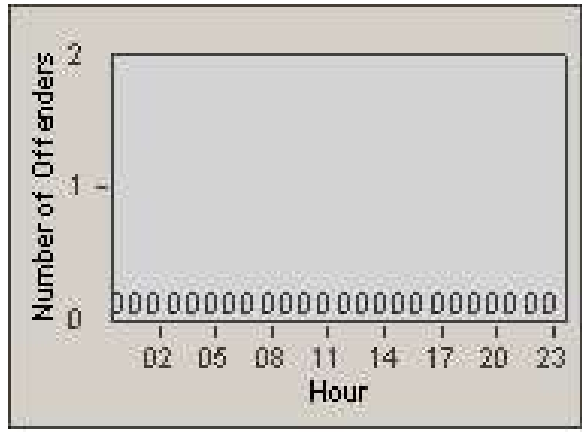

Redflex Redlight Offender Statistics

CONTRACT: Commerce
DATE FROM: 1/Jan/2009

LOCATION: COM-ATTG-03L Atlantic Blvd and Telegraph Rd
DATE TO: 31/Jan/2009