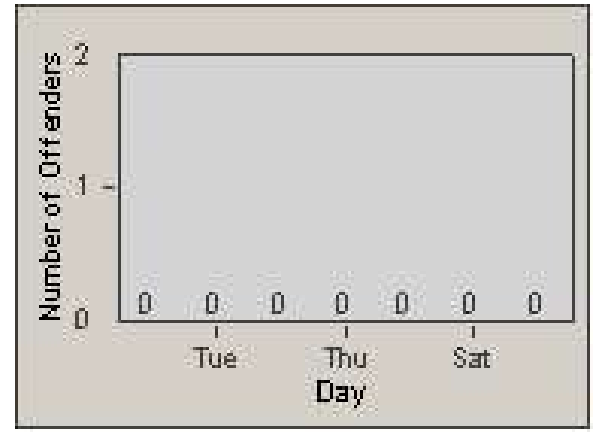

Redflex Redlight Offender Statistics

CONTRACT: Commerce
DATE FROM: 1/Jan/2009

LOCATION: COM-ATTG-03L Atlantic Blvd and Telegraph Rd
DATE TO: 31/Jan/2009

LANE 1

LANE 2

LANE 3

Redflex Redlight Offender Statistics

CONTRACT: Commerce
DATE FROM: 1/Jan/2009

LOCATION: COM-ATTG-03L Atlantic Blvd and Telegraph Rd
DATE TO: 31/Jan/2009

LANE 4

LANE 5

Redflex Redlight Offender Statistics

CONTRACT: Commerce
 DATE FROM: 1/Jan/2009