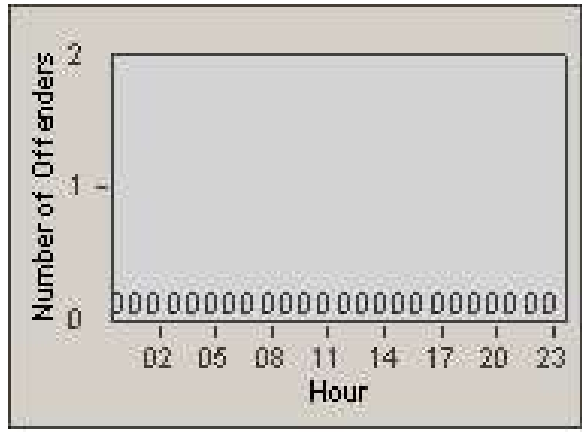

Redflex Redlight Offender Statistics

CONTRACT: Commerce
DATE FROM: 1/Jan/2009

LOCATION: COM-ATTG-03L Atlantic Blvd and Telegraph Rd
DATE TO: 31/Jan/2009

LANE 1

LANE 2

LANE 3

Redflex Redlight Offender Statistics

CONTRACT: Commerce
DATE FROM: 1/Jan/2009

LOCATION: COM-ATTG-03L Atlantic Blvd and Telegraph Rd
DATE TO: 31/Jan/2009

LANE 4

LANE 5

Redflex Redlight Offender Statistics

CONTRACT: Commerce
 DATE FROM: 1/Jan/2009