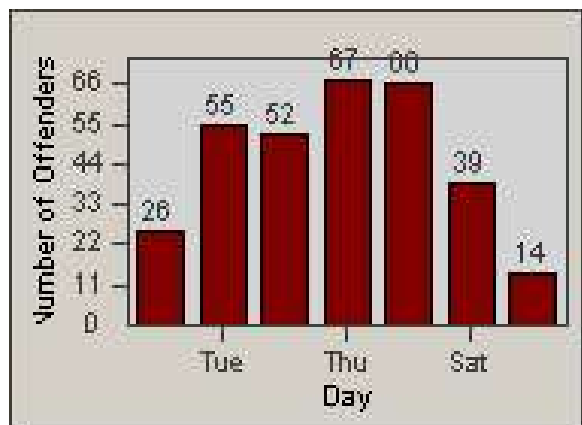

Redflex Redlight Offender Statistics

CONTRACT: Commerce
DATE FROM: 1/Jan/2009

LOCATION: COM-ATTG-03L Atlantic Blvd and Telegraph Rd
DATE TO: 31/Jan/2009

LANE 1

LANE 2

LANE 3

Redflex Redlight Offender Statistics

CONTRACT: Commerce
DATE FROM: 1/Jan/2009

LOCATION: COM-ATTG-03L Atlantic Blvd and Telegraph Rd
DATE TO: 31/Jan/2009

LANE 4

LANE 5

Redflex Redlight Offender Statistics

CONTRACT: Commerce
 DATE FROM: 1/Jan/2009