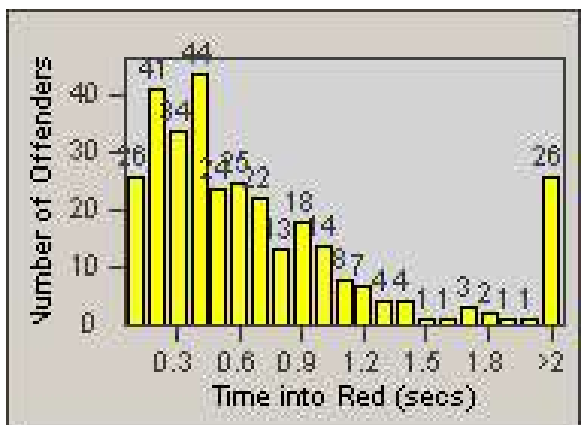

Redflex Redlight Offender Statistics

CONTRACT: Commerce
DATE FROM: 1/Jan/2009

LOCATION: COM-ATTG-03L Atlantic Blvd and Telegraph Rd
DATE TO: 31/Jan/2009

LANE 1

LANE 2

LANE 3

Redflex Redlight Offender Statistics

CONTRACT: Commerce
DATE FROM: 1/Jan/2009

LOCATION: COM-ATTG-03L Atlantic Blvd and Telegraph Rd
DATE TO: 31/Jan/2009

LANE 4

LANE 5

Redflex Redlight Offender Statistics

CONTRACT: Commerce
 DATE FROM: 1/Jan/2009