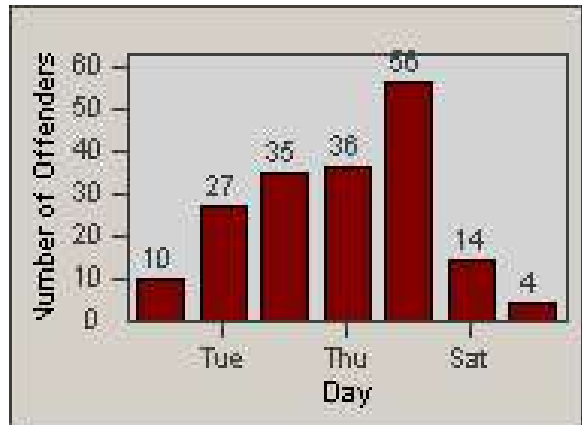

Redflex Redlight Offender Statistics

CONTRACT: Commerce
DATE FROM: 1/Jan/2009

LOCATION: COM-ATTG-03L Atlantic Blvd and Telegraph Rd
DATE TO: 31/Jan/2009

LANE 1

LANE 2

LANE 3

Redflex Redlight Offender Statistics

CONTRACT: Commerce
DATE FROM: 1/Jan/2009

LOCATION: COM-ATTG-03L Atlantic Blvd and Telegraph Rd
DATE TO: 31/Jan/2009

LANE 4

LANE 5

Redflex Redlight Offender Statistics

CONTRACT: Commerce
 DATE FROM: 1/Jan/2009