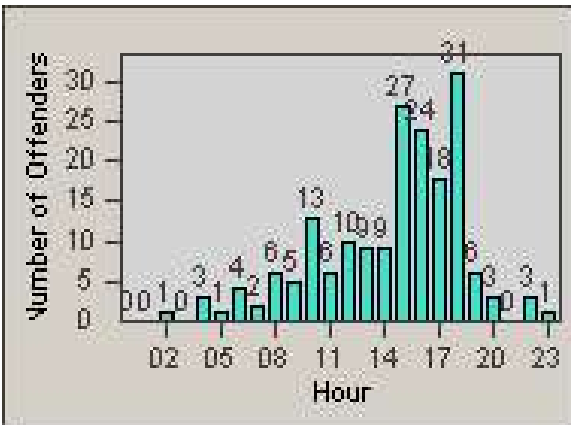

Redflex Redlight Offender Statistics

CONTRACT: Commerce
DATE FROM: 1/Jan/2009

LOCATION: COM-ATTG-03L Atlantic Blvd and Telegraph Rd
DATE TO: 31/Jan/2009

LANE 1

LANE 2

LANE 3

Redflex Redlight Offender Statistics

CONTRACT: Commerce
DATE FROM: 1/Jan/2009

LOCATION: COM-ATTG-03L Atlantic Blvd and Telegraph Rd
DATE TO: 31/Jan/2009

LANE 4

LANE 5

Redflex Redlight Offender Statistics

CONTRACT: Commerce
 DATE FROM: 1/Jan/2009