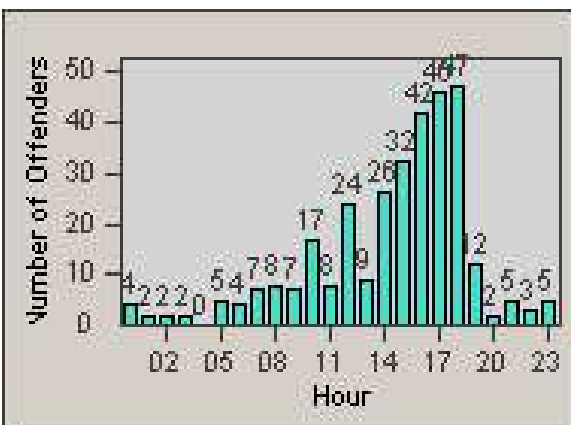

Redflex Redlight Offender Statistics

CONTRACT: Commerce
DATE FROM: 1/Jan/2009

LOCATION: COM-ATTG-03L Atlantic Blvd and Telegraph Rd
DATE TO: 31/Jan/2009

LANE 1

LANE 2

LANE 3

Redflex Redlight Offender Statistics

CONTRACT: Commerce
DATE FROM: 1/Jan/2009

LOCATION: COM-ATTG-03L Atlantic Blvd and Telegraph Rd
DATE TO: 31/Jan/2009

LANE 4

LANE 5

Redflex Redlight Offender Statistics

CONTRACT: Commerce
 DATE FROM: 1/Jan/2009