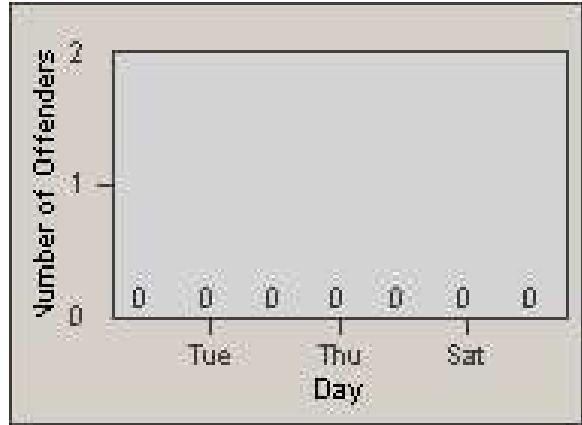

Redflex Redlight Offender Statistics

CONTRACT: Commerce
DATE FROM: 1/Jan/2009

LOCATION: COM-ATTG-03L Atlantic Blvd and Telegraph Rd
DATE TO: 31/Jan/2009

LANE 1

LANE 2

LANE 3

Redflex Redlight Offender Statistics

CONTRACT: Commerce
DATE FROM: 1/Jan/2009

LOCATION: COM-ATTG-03L Atlantic Blvd and Telegraph Rd
DATE TO: 31/Jan/2009

LANE 4

LANE 5

Redflex Redlight Offender Statistics

CONTRACT: Commerce
 DATE FROM: 1/Jan/2009