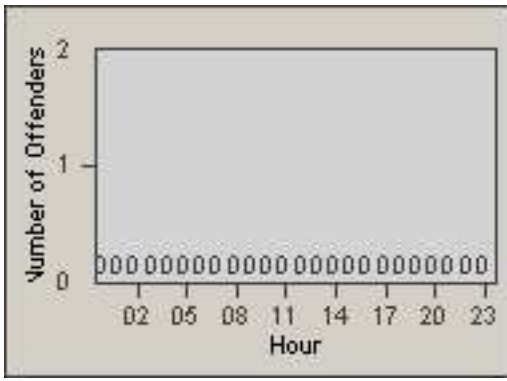

Redflex Redlight Offender Statistics

CONTRACT: Commerce
 DATE FROM: 01-Sep-2011

LOCATION: COM-ATTG-03R Atlantic Blvd and Telegraph Rd
 DATE TO: 30-Sep-2011

LANE 1

LANE 2

LANE 3

Redflex Redlight Offender Statistics

CONTRACT: Commerce

LOCATION: COM-ATTG-03R Atlantic Blvd and Telegraph Rd

DATE FROM: 01-Sep-2011

DATE TO: 30-Sep-2011

LANE 4

LANE 5

LANE TOTAL

Redflex Redlight Offender Statistics