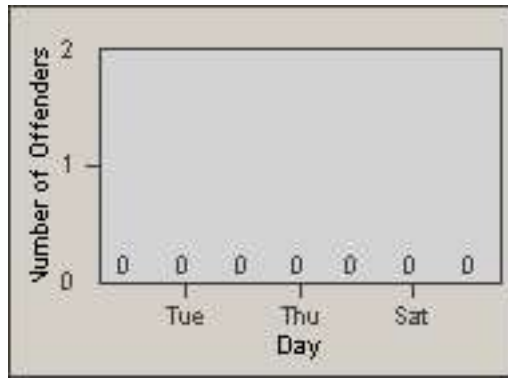

Redflex Redlight Offender Statistics

CONTRACT: Commerce
 DATE FROM: 01-Sep-2011

LOCATION: COM-ATTG-03R Atlantic Blvd and Telegraph Rd
 DATE TO: 30-Sep-2011

LANE 1

LANE 2

LANE 3

Redflex Redlight Offender Statistics

CONTRACT: Commerce

LOCATION: COM-ATTG-03R Atlantic Blvd and Telegraph Rd

DATE FROM: 01-Sep-2011

DATE TO: 30-Sep-2011

LANE 4

LANE 5

LANE TOTAL

Redflex Redlight Offender Statistics