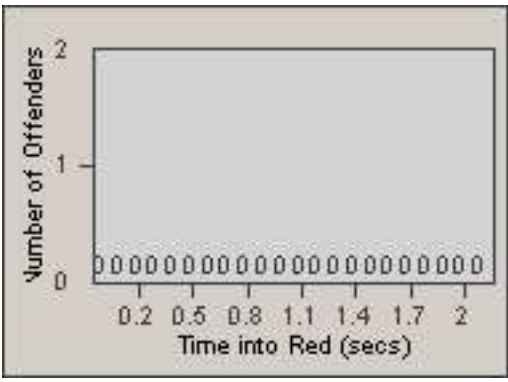

Redflex Redlight Offender Statistics

CONTRACT: Commerce
 DATE FROM: 01-Sep-2011

LOCATION: COM-ATTG-03R Atlantic Blvd and Telegraph Rd
 DATE TO: 30-Sep-2011

LANE 1

LANE 2

LANE 3

Redflex Redlight Offender Statistics

CONTRACT: Commerce

LOCATION: COM-ATTG-03R Atlantic Blvd and Telegraph Rd

DATE FROM: 01-Sep-2011

DATE TO: 30-Sep-2011

LANE 4

LANE 5

LANE TOTAL

Redflex Redlight Offender Statistics