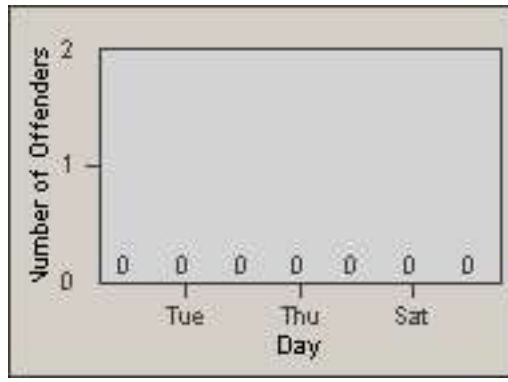

Redflex Redlight Offender Statistics

CONTRACT: Commerce
 DATE FROM: 01-Sep-2011

LOCATION: COM-ATTG-03R Atlantic Blvd and Telegraph Rd
 DATE TO: 30-Sep-2011

LANE 1

LANE 2

LANE 3

Redflex Redlight Offender Statistics

CONTRACT: Commerce

LOCATION: COM-ATTG-03R Atlantic Blvd and Telegraph Rd

DATE FROM: 01-Sep-2011

DATE TO: 30-Sep-2011

LANE 4

LANE 5

LANE TOTAL

Redflex Redlight Offender Statistics