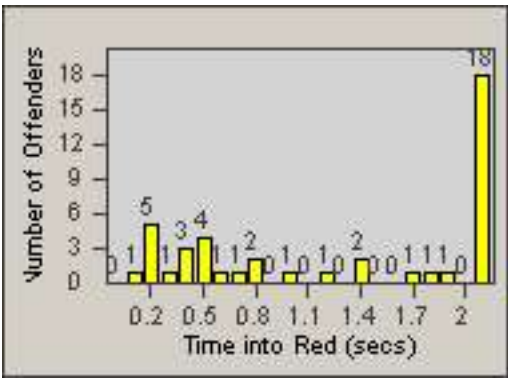

Redflex Redlight Offender Statistics

CONTRACT: Commerce
 DATE FROM: 01-Sep-2011

LOCATION: COM-ATTG-03R Atlantic Blvd and Telegraph Rd
 DATE TO: 30-Sep-2011

LANE 1

LANE 2

LANE 3

Redflex Redlight Offender Statistics

CONTRACT: Commerce

LOCATION: COM-ATTG-03R Atlantic Blvd and Telegraph Rd

DATE FROM: 01-Sep-2011

DATE TO: 30-Sep-2011

LANE 4

LANE 5

LANE TOTAL

Redflex Redlight Offender Statistics