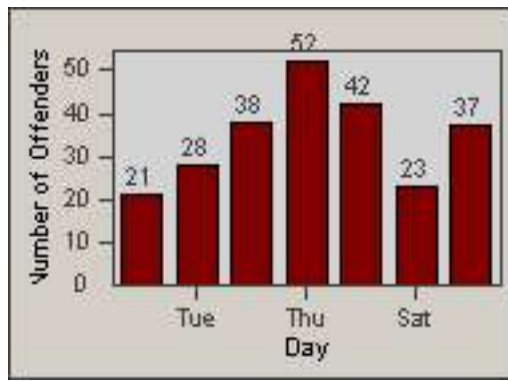

CONTRACT: Commerce

LOCATION: COM-ATTG-03R Atlantic Blvd and Telegraph Rd

DATE FROM: 01-Sep-2011

DATE TO: 30-Sep-2011

LANE 4

LANE 5

LANE TOTAL

Redflex Redlight Offender Statistics