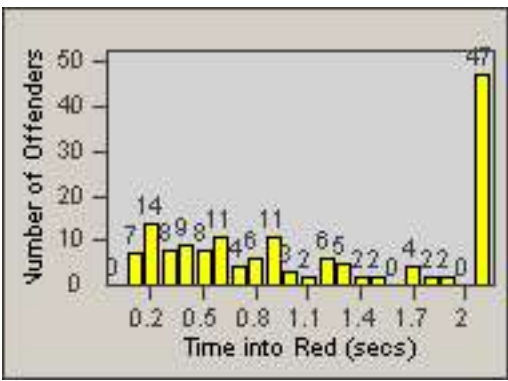

Redflex Redlight Offender Statistics

CONTRACT: Commerce
 DATE FROM: 01-Sep-2011

LOCATION: COM-ATTG-03R Atlantic Blvd and Telegraph Rd
 DATE TO: 30-Sep-2011

LANE 1

LANE 2

LANE 3

Redflex Redlight Offender Statistics

CONTRACT: Commerce

LOCATION: COM-ATTG-03R Atlantic Blvd and Telegraph Rd

DATE FROM: 01-Sep-2011

DATE TO: 30-Sep-2011

LANE 4

LANE 5

LANE TOTAL

Redflex Redlight Offender Statistics