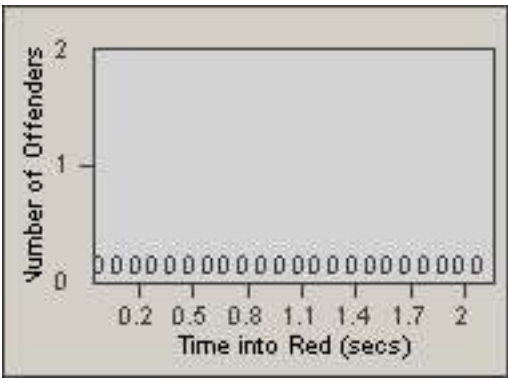

Redflex Redlight Offender Statistics

CONTRACT: Commerce
 DATE FROM: 01-Sep-2011

LOCATION: COM-ATTG-03R Atlantic Blvd and Telegraph Rd
 DATE TO: 30-Sep-2011

LANE 1

LANE 2

LANE 3

Redflex Redlight Offender Statistics

CONTRACT: Commerce

LOCATION: COM-ATTG-03R Atlantic Blvd and Telegraph Rd

DATE FROM: 01-Sep-2011

DATE TO: 30-Sep-2011

LANE 4

LANE 5

LANE TOTAL

Redflex Redlight Offender Statistics