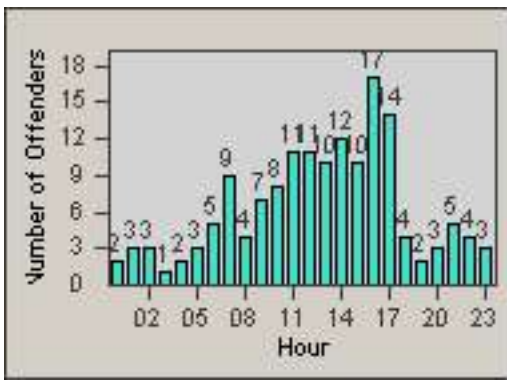

CONTRACT: Commerce

LOCATION: COM-ATTG-03R Atlantic Blvd and Telegraph Rd

DATE FROM: 01-Sep-2011

DATE TO: 30-Sep-2011

LANE 4

LANE 5

LANE TOTAL

Redflex Redlight Offender Statistics