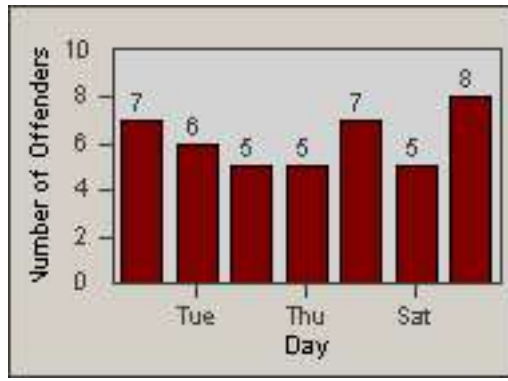

Redflex Redlight Offender Statistics

CONTRACT: Commerce
 DATE FROM: 01-Sep-2011

LOCATION: COM-ATTG-03R Atlantic Blvd and Telegraph Rd
 DATE TO: 30-Sep-2011

LANE 1

LANE 2

LANE 3

Redflex Redlight Offender Statistics

CONTRACT: Commerce

LOCATION: COM-ATTG-03R Atlantic Blvd and Telegraph Rd

DATE FROM: 01-Sep-2011

DATE TO: 30-Sep-2011

LANE 4

LANE 5

LANE TOTAL

Redflex Redlight Offender Statistics