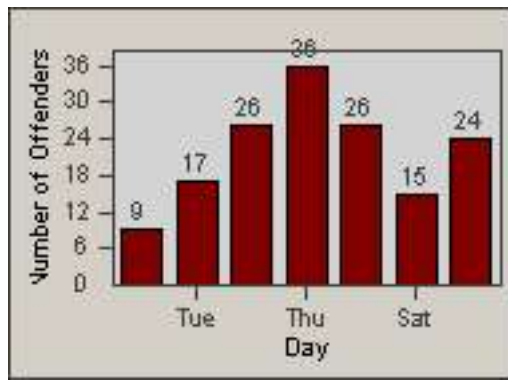

CONTRACT: Commerce

LOCATION: COM-ATTG-03R Atlantic Blvd and Telegraph Rd

DATE FROM: 01-Sep-2011

DATE TO: 30-Sep-2011

LANE 4

LANE 5

LANE TOTAL

Redflex Redlight Offender Statistics