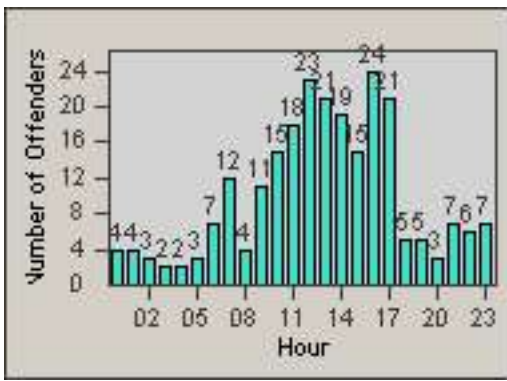

Redflex Redlight Offender Statistics

CONTRACT: Commerce
 DATE FROM: 01-Sep-2011

LOCATION: COM-ATTG-03R Atlantic Blvd and Telegraph Rd
 DATE TO: 30-Sep-2011

LANE 1

LANE 2

LANE 3

Redflex Redlight Offender Statistics

CONTRACT: Commerce

LOCATION: COM-ATTG-03R Atlantic Blvd and Telegraph Rd

DATE FROM: 01-Sep-2011

DATE TO: 30-Sep-2011

LANE 4

LANE 5

LANE TOTAL

Redflex Redlight Offender Statistics