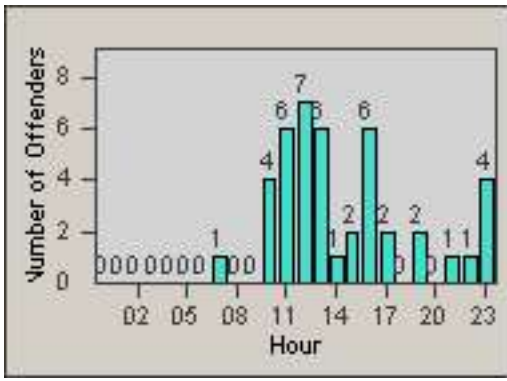

Redflex Redlight Offender Statistics

CONTRACT: Commerce
 DATE FROM: 01-Sep-2011

LOCATION: COM-ATTG-03R Atlantic Blvd and Telegraph Rd
 DATE TO: 30-Sep-2011

LANE 1

LANE 2

LANE 3

Redflex Redlight Offender Statistics

CONTRACT: Commerce

LOCATION: COM-ATTG-03R Atlantic Blvd and Telegraph Rd

DATE FROM: 01-Sep-2011

DATE TO: 30-Sep-2011

LANE 4

LANE 5

LANE TOTAL

Redflex Redlight Offender Statistics