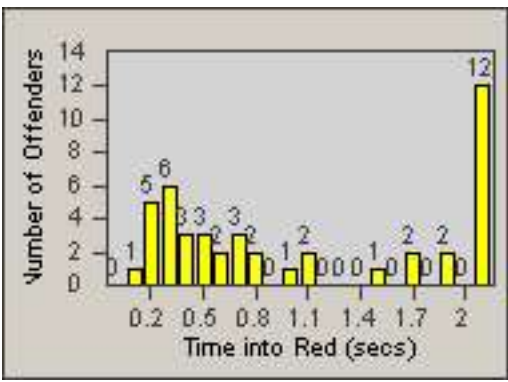

Redflex Redlight Offender Statistics

CONTRACT: Commerce
 DATE FROM: 01-Sep-2011

LOCATION: COM-ATTG-03R Atlantic Blvd and Telegraph Rd
 DATE TO: 30-Sep-2011

LANE 1

LANE 2

LANE 3

Redflex Redlight Offender Statistics

CONTRACT: Commerce

LOCATION: COM-ATTG-03R Atlantic Blvd and Telegraph Rd

DATE FROM: 01-Sep-2011

DATE TO: 30-Sep-2011

LANE 4

LANE 5

LANE TOTAL

Redflex Redlight Offender Statistics