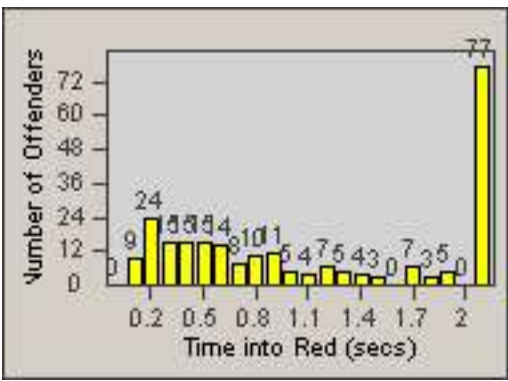

Redflex Redlight Offender Statistics

CONTRACT: Commerce
 DATE FROM: 01-Sep-2011

LOCATION: COM-ATTG-03R Atlantic Blvd and Telegraph Rd
 DATE TO: 30-Sep-2011

LANE 1

LANE 2

LANE 3

Redflex Redlight Offender Statistics

CONTRACT: Commerce

LOCATION: COM-ATTG-03R Atlantic Blvd and Telegraph Rd

DATE FROM: 01-Sep-2011

DATE TO: 30-Sep-2011

LANE 4

LANE 5

LANE TOTAL

Redflex Redlight Offender Statistics