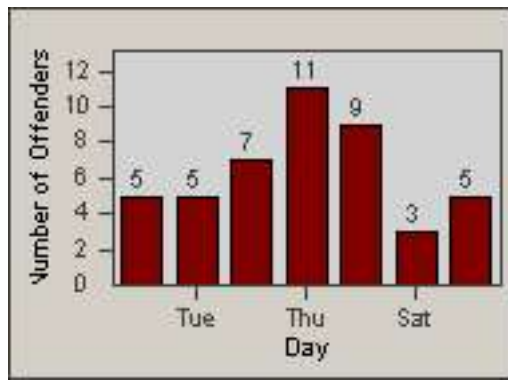

Redflex Redlight Offender Statistics

CONTRACT: Commerce
 DATE FROM: 01-Sep-2011

LOCATION: COM-ATTG-03R Atlantic Blvd and Telegraph Rd
 DATE TO: 30-Sep-2011

LANE 1

LANE 2

LANE 3

Redflex Redlight Offender Statistics

CONTRACT: Commerce

LOCATION: COM-ATTG-03R Atlantic Blvd and Telegraph Rd

DATE FROM: 01-Sep-2011

DATE TO: 30-Sep-2011

LANE 4

LANE 5

LANE TOTAL

Redflex Redlight Offender Statistics