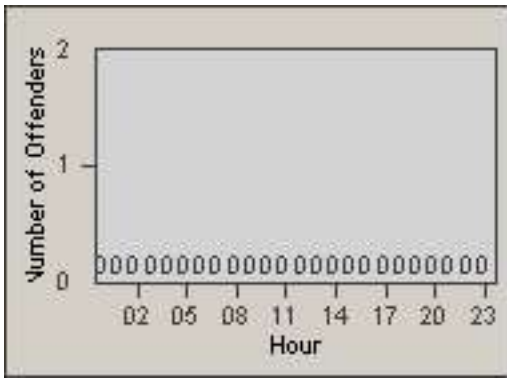

Redflex Redlight Offender Statistics

CONTRACT: Commerce
 DATE FROM: 01-Sep-2011

LOCATION: COM-ATTG-03R Atlantic Blvd and Telegraph Rd
 DATE TO: 30-Sep-2011

LANE 1

LANE 2

LANE 3

Redflex Redlight Offender Statistics

CONTRACT: Commerce

LOCATION: COM-ATTG-03R Atlantic Blvd and Telegraph Rd

DATE FROM: 01-Sep-2011

DATE TO: 30-Sep-2011

LANE 4

LANE 5

LANE TOTAL

Redflex Redlight Offender Statistics