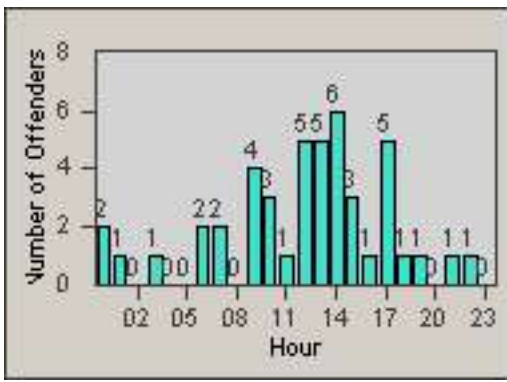

Redflex Redlight Offender Statistics

CONTRACT: Commerce
 DATE FROM: 01-Sep-2011

LOCATION: COM-ATTG-03R Atlantic Blvd and Telegraph Rd
 DATE TO: 30-Sep-2011

LANE 1

LANE 2

LANE 3

Redflex Redlight Offender Statistics

CONTRACT: Commerce

LOCATION: COM-ATTG-03R Atlantic Blvd and Telegraph Rd

DATE FROM: 01-Sep-2011

DATE TO: 30-Sep-2011

LANE 4

LANE 5

LANE TOTAL

Redflex Redlight Offender Statistics