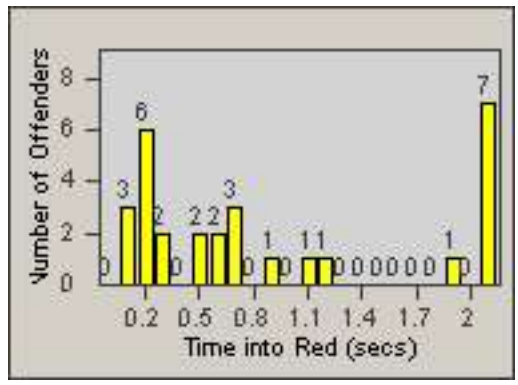

Redflex Redlight Offender Statistics

CONTRACT: Commerce
DATE FROM: 01-Jul-2012

LOCATION: COM-EASL-01 Slauson Ave and Eastern Ave
DATE TO: 31-Jul-2012

LANE 1