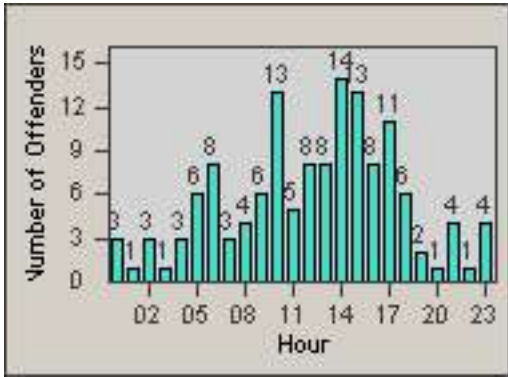

# Redflex Redlight Offender Statistics

CONTRACT: Commerce  
 DATE FROM: 01-Jul-2012

LOCATION: COM-EASL-01 Slauson Ave and Eastern Ave  
 DATE TO: 31-Jul-2012

LANE 4

LANE 5

# Redflex Redlight Offender Statistics

CONTRACT: Commerce  
 DATE FROM: 01-Jul-2012

LOCATION: COM-EASL-01 Slauson Ave and Eastern Ave  
 DATE TO: 31-Jul-2012