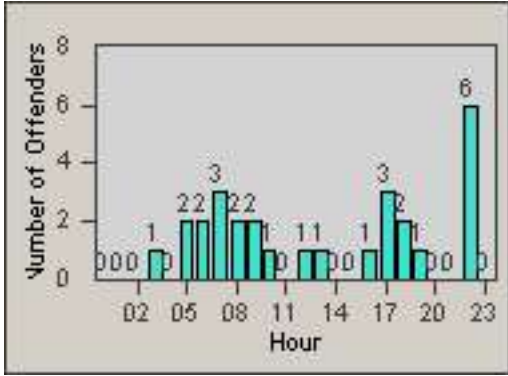

Redflex Redlight Offender Statistics

CONTRACT: Commerce
DATE FROM: 01-Jul-2012

LOCATION: COM-EASL-01 Slauson Ave and Eastern Ave
DATE TO: 31-Jul-2012

LANE 1

LANE 2

LANE 3