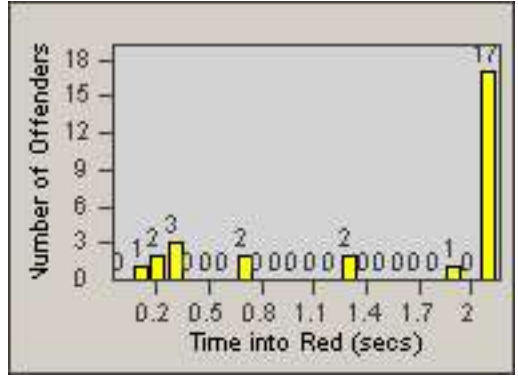

Redflex Redlight Offender Statistics

CONTRACT: Commerce
DATE FROM: 01-Jul-2012

LOCATION: COM-EASL-01 Slauson Ave and Eastern Ave
DATE TO: 31-Jul-2012

LANE 1

LANE 2

LANE 3