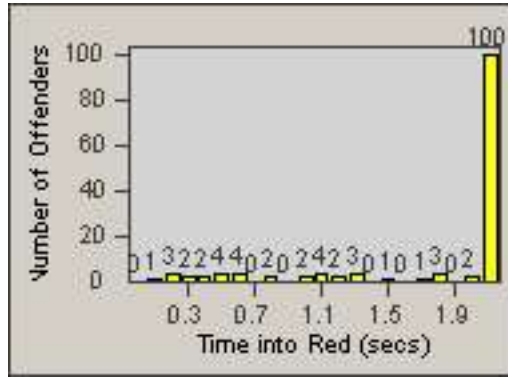

# Redflex Redlight Offender Statistics

CONTRACT: Commerce  
 DATE FROM: 01-Jul-2012

LOCATION: COM-EASL-01 Slauson Ave and Eastern Ave  
 DATE TO: 31-Jul-2012

LANE 4

LANE 5