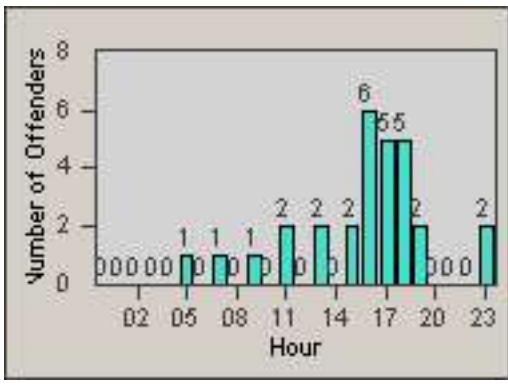

Redflex Redlight Offender Statistics

CONTRACT: Commerce
DATE FROM: 01-Jul-2012

LOCATION: COM-EASL-01 Slauson Ave and Eastern Ave
DATE TO: 31-Jul-2012

LANE 1