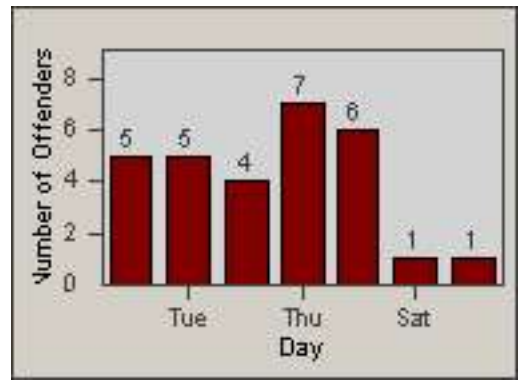

Redflex Redlight Offender Statistics

CONTRACT: Commerce
DATE FROM: 01-Jul-2012

LOCATION: COM-EASL-01 Slauson Ave and Eastern Ave
DATE TO: 31-Jul-2012

LANE 1