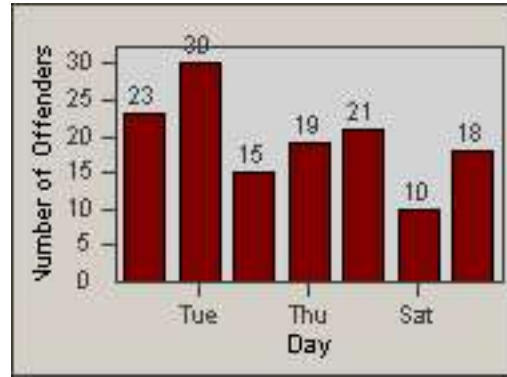

# Redflex Redlight Offender Statistics

CONTRACT: Commerce  
 DATE FROM: 01-Jul-2012

LOCATION: COM-EASL-01 Slauson Ave and Eastern Ave  
 DATE TO: 31-Jul-2012

LANE 4

LANE 5