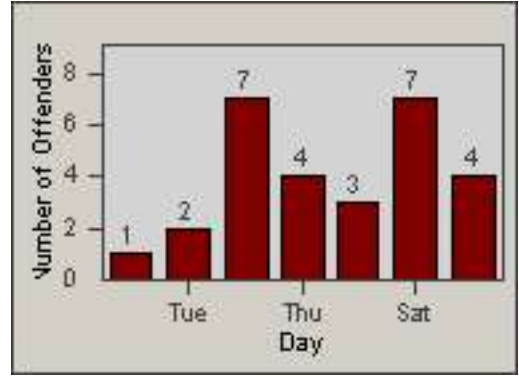

Redflex Redlight Offender Statistics

CONTRACT: Commerce
DATE FROM: 01-Jul-2012

LOCATION: COM-EASL-01 Slauson Ave and Eastern Ave
DATE TO: 31-Jul-2012

LANE 1

LANE 2

LANE 3