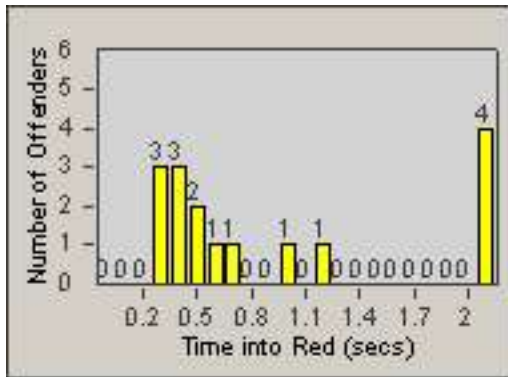

# Redflex Redlight Offender Statistics

CONTRACT: Commerce  
 DATE FROM: 01-Jul-2012

LOCATION: COM-EASL-01 Slauson Ave and Eastern Ave  
 DATE TO: 31-Jul-2012

LANE 4

LANE 5