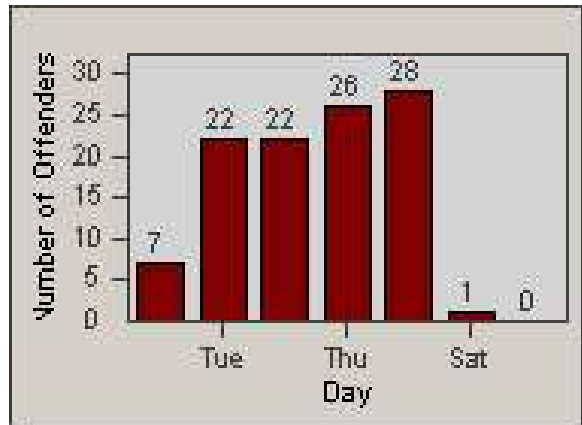

Redflex Redlight Offender Statistics

CONTRACT: Commerce
 DATE FROM: 1/Sep/2009

LOCATION: COM-EASL-01 Slauson Ave and Eastern Ave
 DATE TO: 30/Sep/2009

LANE 1

LANE 2

LANE 3

Redflex Redlight Offender Statistics

CONTRACT: Commerce
DATE FROM: 1/Sep/2009

LOCATION: COM-EASL-01 Slauson Ave and Eastern Ave
DATE TO: 30/Sep/2009

LANE 4

LANE 5

Redflex Redlight Offender Statistics

CONTRACT: Commerce
 DATE FROM: 1/Sep/2009

LOCATION: COM-EASL-01 Slauson Ave and Eastern Ave
 DATE TO: 30/Sep/2009