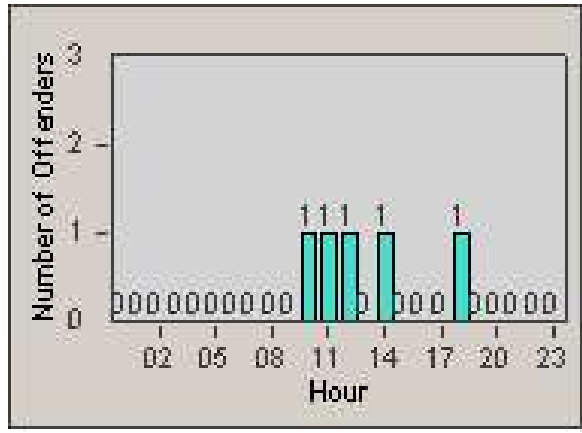

Redflex Redlight Offender Statistics

CONTRACT: Commerce
 DATE FROM: 1/Sep/2009

LOCATION: COM-EASL-01 Slauson Ave and Eastern Ave
 DATE TO: 30/Sep/2009

LANE 1

LANE 2

LANE 3

Redflex Redlight Offender Statistics

CONTRACT: Commerce
DATE FROM: 1/Sep/2009

LOCATION: COM-EASL-01 Slauson Ave and Eastern Ave
DATE TO: 30/Sep/2009

LANE 4

LANE 5

Redflex Redlight Offender Statistics

CONTRACT: Commerce
 DATE FROM: 1/Sep/2009

LOCATION: COM-EASL-01 Slauson Ave and Eastern Ave
 DATE TO: 30/Sep/2009