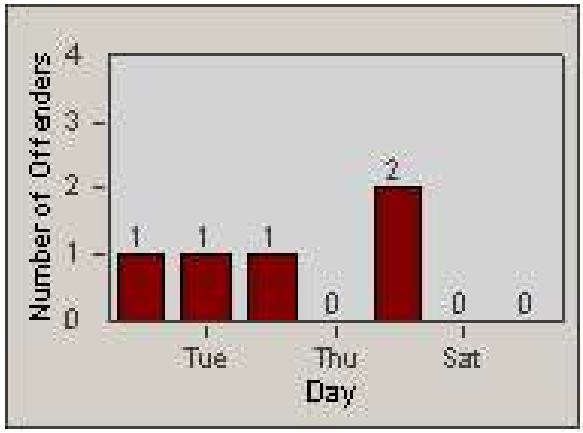

Redflex Redlight Offender Statistics

CONTRACT: Commerce
 DATE FROM: 1/Sep/2009

LOCATION: COM-EASL-01 Slauson Ave and Eastern Ave
 DATE TO: 30/Sep/2009

LANE 1

LANE 2

LANE 3

Redflex Redlight Offender Statistics

CONTRACT: Commerce
DATE FROM: 1/Sep/2009

LOCATION: COM-EASL-01 Slauson Ave and Eastern Ave
DATE TO: 30/Sep/2009

LANE 4

LANE 5

Redflex Redlight Offender Statistics

CONTRACT: Commerce
 DATE FROM: 1/Sep/2009

LOCATION: COM-EASL-01 Slauson Ave and Eastern Ave
 DATE TO: 30/Sep/2009