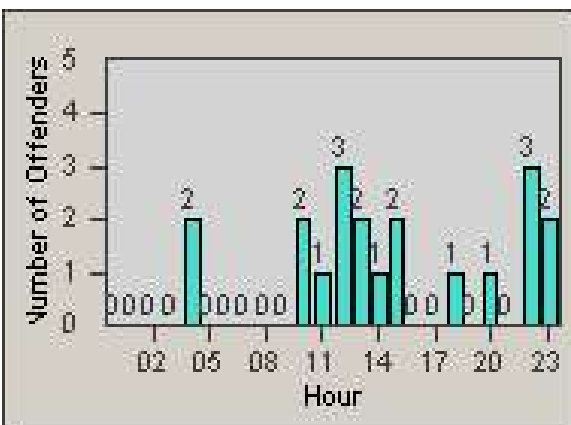

Redflex Redlight Offender Statistics

CONTRACT: Commerce
 DATE FROM: 1/Sep/2009

LOCATION: COM-EASL-01 Slauson Ave and Eastern Ave
 DATE TO: 30/Sep/2009

LANE 1

LANE 2

LANE 3

Redflex Redlight Offender Statistics

CONTRACT: Commerce
DATE FROM: 1/Sep/2009

LOCATION: COM-EASL-01 Slauson Ave and Eastern Ave
DATE TO: 30/Sep/2009

LANE 4

LANE 5

Redflex Redlight Offender Statistics

CONTRACT: Commerce
 DATE FROM: 1/Sep/2009

LOCATION: COM-EASL-01 Slauson Ave and Eastern Ave
 DATE TO: 30/Sep/2009