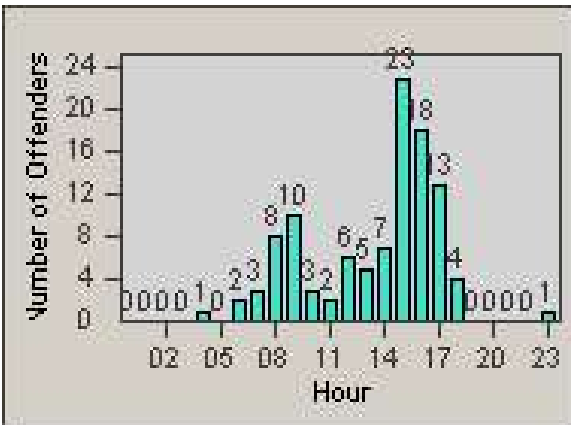

Redflex Redlight Offender Statistics

CONTRACT: Commerce
 DATE FROM: 1/Sep/2009

LOCATION: COM-EASL-01 Slauson Ave and Eastern Ave
 DATE TO: 30/Sep/2009

LANE 1

LANE 2

LANE 3

Redflex Redlight Offender Statistics

CONTRACT: Commerce
DATE FROM: 1/Sep/2009

LOCATION: COM-EASL-01 Slauson Ave and Eastern Ave
DATE TO: 30/Sep/2009

LANE 4

LANE 5

Redflex Redlight Offender Statistics

CONTRACT: Commerce
 DATE FROM: 1/Sep/2009

LOCATION: COM-EASL-01 Slauson Ave and Eastern Ave
 DATE TO: 30/Sep/2009