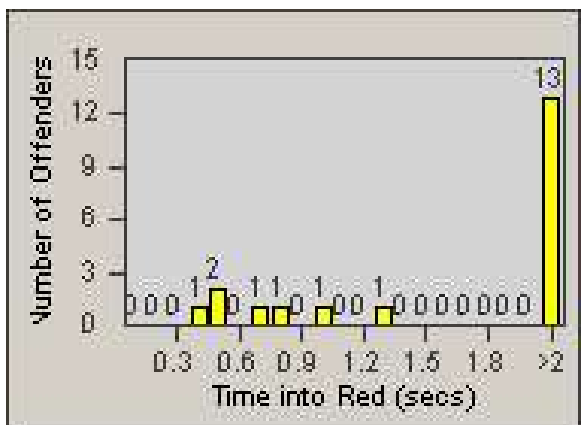

Redflex Redlight Offender Statistics

CONTRACT: Commerce
 DATE FROM: 1/Sep/2009

LOCATION: COM-EASL-01 Slauson Ave and Eastern Ave
 DATE TO: 30/Sep/2009

LANE 1

LANE 2

LANE 3

Redflex Redlight Offender Statistics

CONTRACT: Commerce
DATE FROM: 1/Sep/2009

LOCATION: COM-EASL-01 Slauson Ave and Eastern Ave
DATE TO: 30/Sep/2009

LANE 4

LANE 5

Redflex Redlight Offender Statistics

CONTRACT: Commerce
 DATE FROM: 1/Sep/2009

LOCATION: COM-EASL-01 Slauson Ave and Eastern Ave
 DATE TO: 30/Sep/2009