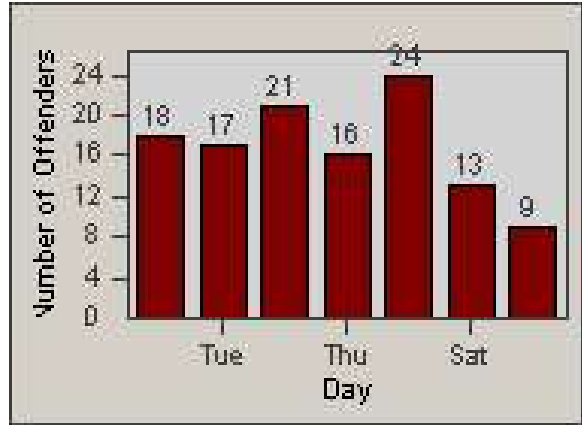

Redflex Redlight Offender Statistics

CONTRACT: Commerce
 DATE FROM: 1/Sep/2009

LOCATION: COM-EASL-01 Slauson Ave and Eastern Ave
 DATE TO: 30/Sep/2009

LANE 1

LANE 2

LANE 3

Redflex Redlight Offender Statistics

CONTRACT: Commerce
DATE FROM: 1/Sep/2009

LOCATION: COM-EASL-01 Slauson Ave and Eastern Ave
DATE TO: 30/Sep/2009

LANE 4

LANE 5

Redflex Redlight Offender Statistics

CONTRACT: Commerce
 DATE FROM: 1/Sep/2009

LOCATION: COM-EASL-01 Slauson Ave and Eastern Ave
 DATE TO: 30/Sep/2009