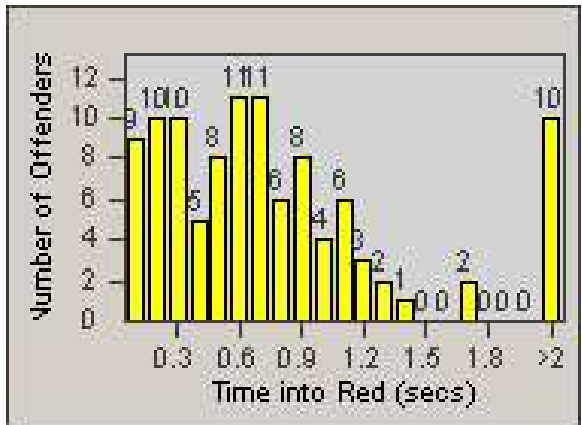

Redflex Redlight Offender Statistics

CONTRACT: Commerce
 DATE FROM: 1/Sep/2009

LOCATION: COM-EASL-01 Slauson Ave and Eastern Ave
 DATE TO: 30/Sep/2009

LANE 1

LANE 2

LANE 3

Redflex Redlight Offender Statistics

CONTRACT: Commerce
DATE FROM: 1/Sep/2009

LOCATION: COM-EASL-01 Slauson Ave and Eastern Ave
DATE TO: 30/Sep/2009

LANE 4

LANE 5

Redflex Redlight Offender Statistics

CONTRACT: Commerce
 DATE FROM: 1/Sep/2009

LOCATION: COM-EASL-01 Slauson Ave and Eastern Ave
 DATE TO: 30/Sep/2009