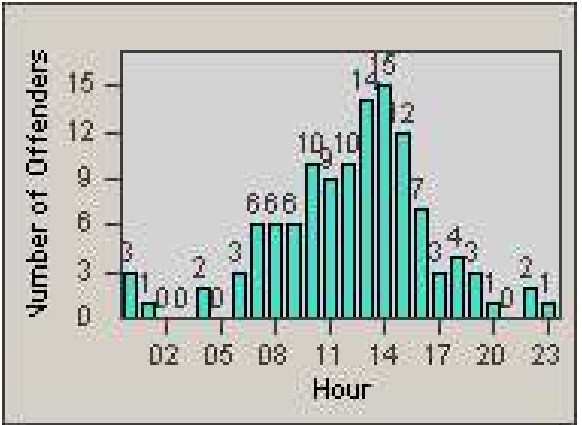

Redflex Redlight Offender Statistics

CONTRACT: Commerce
 DATE FROM: 1/Sep/2009

LOCATION: COM-EASL-01 Slauson Ave and Eastern Ave
 DATE TO: 30/Sep/2009

LANE 1

LANE 2

LANE 3

Redflex Redlight Offender Statistics

CONTRACT: Commerce
DATE FROM: 1/Sep/2009

LOCATION: COM-EASL-01 Slauson Ave and Eastern Ave
DATE TO: 30/Sep/2009

LANE 4

LANE 5

Redflex Redlight Offender Statistics

CONTRACT: Commerce
 DATE FROM: 1/Sep/2009

LOCATION: COM-EASL-01 Slauson Ave and Eastern Ave
 DATE TO: 30/Sep/2009