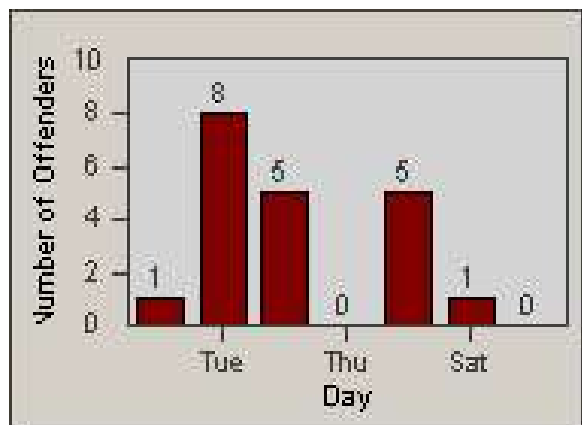

Redflex Redlight Offender Statistics

CONTRACT: Commerce
 DATE FROM: 1/Sep/2009

LOCATION: COM-EASL-01 Slauson Ave and Eastern Ave
 DATE TO: 30/Sep/2009

LANE 1

LANE 2

LANE 3

Redflex Redlight Offender Statistics

CONTRACT: Commerce
DATE FROM: 1/Sep/2009

LOCATION: COM-EASL-01 Slauson Ave and Eastern Ave
DATE TO: 30/Sep/2009

LANE 4

LANE 5

Redflex Redlight Offender Statistics

CONTRACT: Commerce
 DATE FROM: 1/Sep/2009

LOCATION: COM-EASL-01 Slauson Ave and Eastern Ave
 DATE TO: 30/Sep/2009