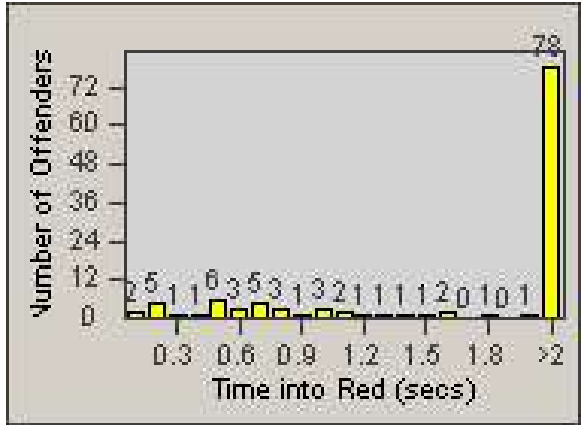

Redflex Redlight Offender Statistics

CONTRACT: Commerce
 DATE FROM: 1/Sep/2009

LOCATION: COM-EASL-01 Slauson Ave and Eastern Ave
 DATE TO: 30/Sep/2009

LANE 1

LANE 2

LANE 3

Redflex Redlight Offender Statistics

CONTRACT: Commerce
DATE FROM: 1/Sep/2009

LOCATION: COM-EASL-01 Slauson Ave and Eastern Ave
DATE TO: 30/Sep/2009

LANE 4

LANE 5

Redflex Redlight Offender Statistics

CONTRACT: Commerce
 DATE FROM: 1/Sep/2009

LOCATION: COM-EASL-01 Slauson Ave and Eastern Ave
 DATE TO: 30/Sep/2009