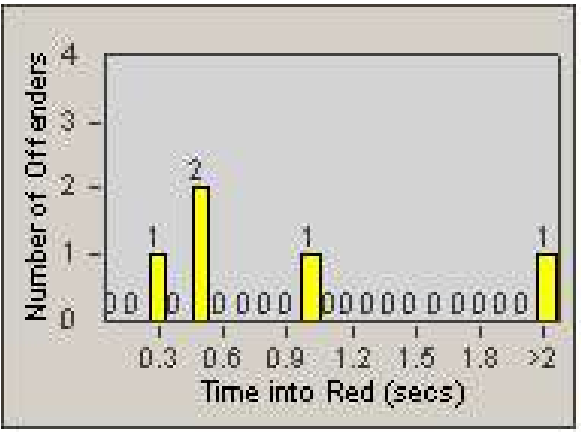

Redflex Redlight Offender Statistics

CONTRACT: Commerce
 DATE FROM: 1/Sep/2009

LOCATION: COM-EASL-01 Slauson Ave and Eastern Ave
 DATE TO: 30/Sep/2009

LANE 1

LANE 2

LANE 3

Redflex Redlight Offender Statistics

CONTRACT: Commerce
DATE FROM: 1/Sep/2009

LOCATION: COM-EASL-01 Slauson Ave and Eastern Ave
DATE TO: 30/Sep/2009

LANE 4

LANE 5

Redflex Redlight Offender Statistics

CONTRACT: Commerce
 DATE FROM: 1/Sep/2009

LOCATION: COM-EASL-01 Slauson Ave and Eastern Ave
 DATE TO: 30/Sep/2009