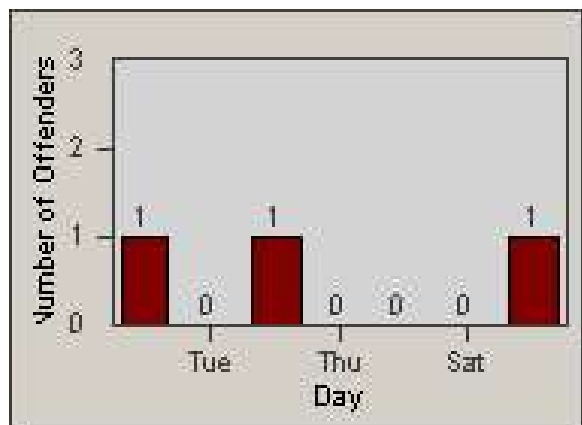

Redflex Redlight Offender Statistics

CONTRACT: Commerce
 DATE FROM: 1/Aug/2009

LOCATION: COM-SLEA-01 Slauson Ave and Eastern Ave
 DATE TO: 31/Aug/2009

LANE 1

LANE 2

LANE 3

Redflex Redlight Offender Statistics

CONTRACT: Commerce
 DATE FROM: 1/Aug/2009

LOCATION: COM-SLEA-01 Slauson Ave and Eastern Ave
 DATE TO: 31/Aug/2009

LANE 4

LANE 5

Redflex Redlight Offender Statistics

CONTRACT: Commerce
 DATE FROM: 1/Aug/2009