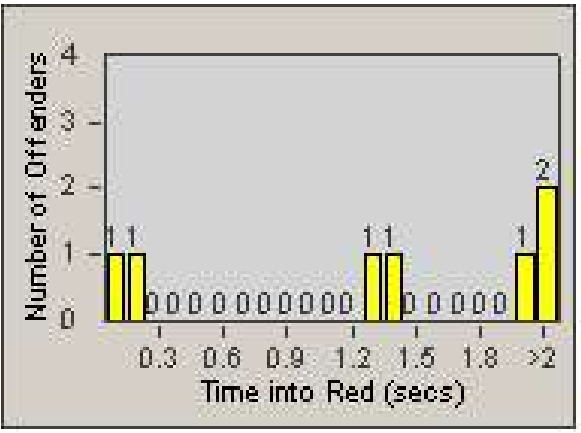

Redflex Redlight Offender Statistics

CONTRACT: Commerce
 DATE FROM: 1/Aug/2009

LOCATION: COM-SLEA-01 Slauson Ave and Eastern Ave
 DATE TO: 31/Aug/2009

LANE 1

LANE 2

LANE 3

Redflex Redlight Offender Statistics

CONTRACT: Commerce
 DATE FROM: 1/Aug/2009

LOCATION: COM-SLEA-01 Slauson Ave and Eastern Ave
 DATE TO: 31/Aug/2009

LANE 4

LANE 5

Redflex Redlight Offender Statistics

CONTRACT: Commerce
 DATE FROM: 1/Aug/2009