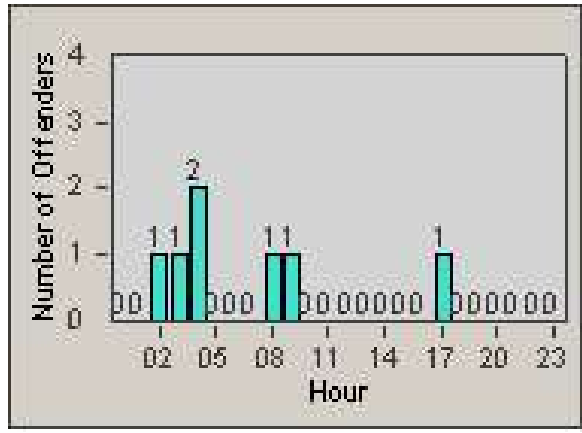

Redflex Redlight Offender Statistics

CONTRACT: Commerce
 DATE FROM: 1/Aug/2009

LOCATION: COM-SLEA-01 Slauson Ave and Eastern Ave
 DATE TO: 31/Aug/2009

LANE 1

LANE 2

LANE 3

Redflex Redlight Offender Statistics

CONTRACT: Commerce
 DATE FROM: 1/Aug/2009

LOCATION: COM-SLEA-01 Slauson Ave and Eastern Ave
 DATE TO: 31/Aug/2009

LANE 4

LANE 5

Redflex Redlight Offender Statistics

CONTRACT: Commerce
 DATE FROM: 1/Aug/2009