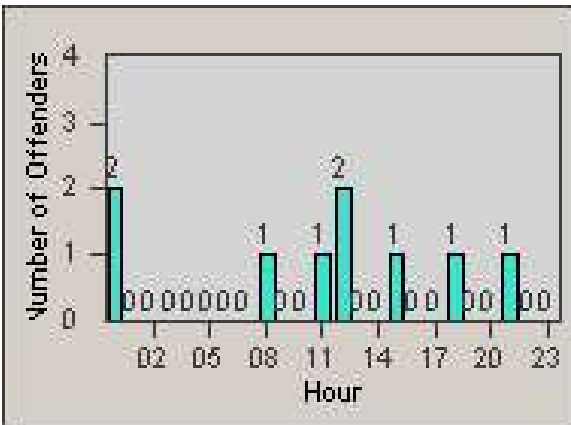

Redflex Redlight Offender Statistics

CONTRACT: Commerce
 DATE FROM: 1/Aug/2009

LOCATION: COM-SLEA-01 Slauson Ave and Eastern Ave
 DATE TO: 31/Aug/2009

LANE 1

LANE 2

LANE 3

Redflex Redlight Offender Statistics

CONTRACT: Commerce
 DATE FROM: 1/Aug/2009

LOCATION: COM-SLEA-01 Slauson Ave and Eastern Ave
 DATE TO: 31/Aug/2009

LANE 4

LANE 5

Redflex Redlight Offender Statistics

CONTRACT: Commerce
 DATE FROM: 1/Aug/2009