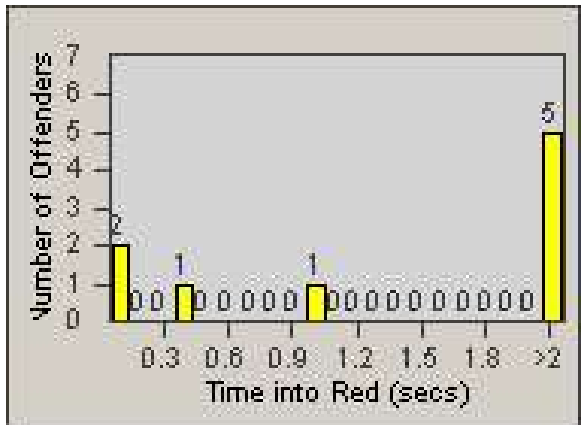

Redflex Redlight Offender Statistics

CONTRACT: Commerce
 DATE FROM: 1/Aug/2009

LOCATION: COM-SLEA-01 Slauson Ave and Eastern Ave
 DATE TO: 31/Aug/2009

LANE 1

LANE 2

LANE 3

Redflex Redlight Offender Statistics

CONTRACT: Commerce
 DATE FROM: 1/Aug/2009

LOCATION: COM-SLEA-01 Slauson Ave and Eastern Ave
 DATE TO: 31/Aug/2009

LANE 4

LANE 5

Redflex Redlight Offender Statistics

CONTRACT: Commerce
 DATE FROM: 1/Aug/2009