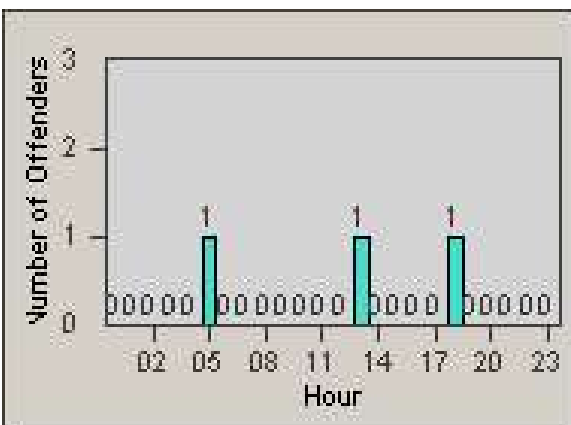

Redflex Redlight Offender Statistics

CONTRACT: Commerce
 DATE FROM: 1/Aug/2009

LOCATION: COM-SLEA-01 Slauson Ave and Eastern Ave
 DATE TO: 31/Aug/2009

LANE 1

LANE 2

LANE 3

Redflex Redlight Offender Statistics

CONTRACT: Commerce
 DATE FROM: 1/Aug/2009

LOCATION: COM-SLEA-01 Slauson Ave and Eastern Ave
 DATE TO: 31/Aug/2009

LANE 4

LANE 5

Redflex Redlight Offender Statistics

CONTRACT: Commerce
 DATE FROM: 1/Aug/2009