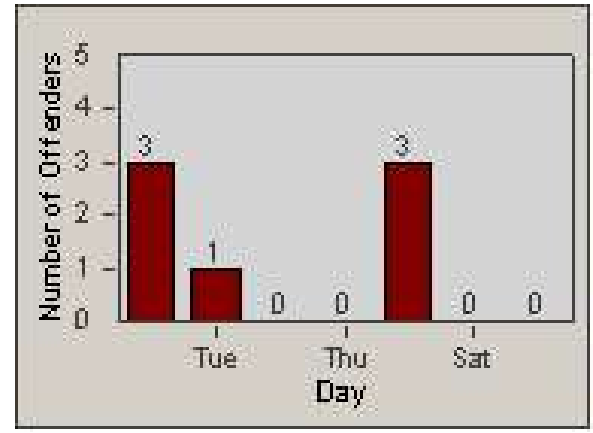

Redflex Redlight Offender Statistics

CONTRACT: Commerce
 DATE FROM: 1/Aug/2009

LOCATION: COM-SLEA-01 Slauson Ave and Eastern Ave
 DATE TO: 31/Aug/2009

LANE 1

LANE 2

LANE 3

Redflex Redlight Offender Statistics

CONTRACT: Commerce
 DATE FROM: 1/Aug/2009

LOCATION: COM-SLEA-01 Slauson Ave and Eastern Ave
 DATE TO: 31/Aug/2009

LANE 4

LANE 5

Redflex Redlight Offender Statistics

CONTRACT: Commerce
 DATE FROM: 1/Aug/2009