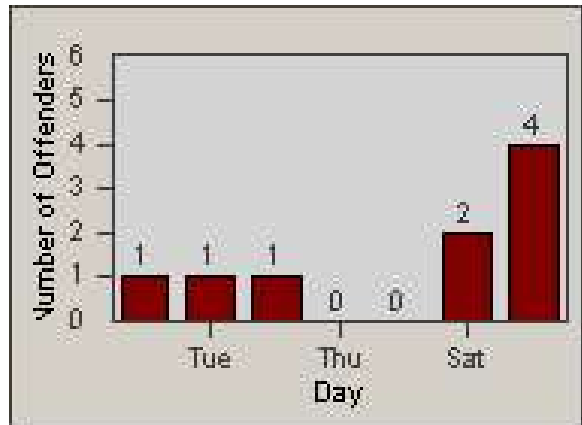

Redflex Redlight Offender Statistics

CONTRACT: Commerce
 DATE FROM: 1/Aug/2009

LOCATION: COM-SLEA-01 Slauson Ave and Eastern Ave
 DATE TO: 31/Aug/2009

LANE 1

LANE 2

LANE 3

Redflex Redlight Offender Statistics

CONTRACT: Commerce
 DATE FROM: 1/Aug/2009

LOCATION: COM-SLEA-01 Slauson Ave and Eastern Ave
 DATE TO: 31/Aug/2009

LANE 4

LANE 5

Redflex Redlight Offender Statistics

CONTRACT: Commerce
 DATE FROM: 1/Aug/2009