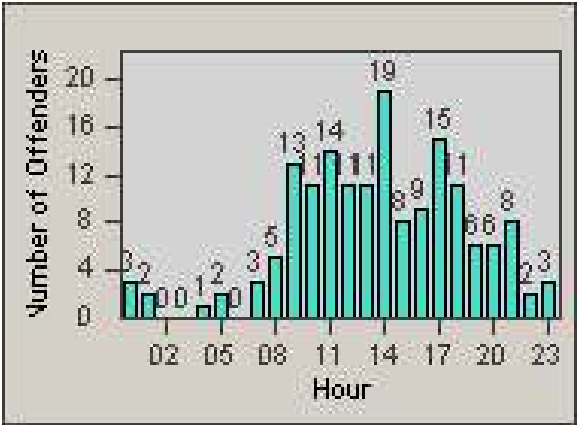

Redflex Redlight Offender Statistics

CONTRACT: Commerce
 DATE FROM: 1/Aug/2009

LOCATION: COM-SLEA-01 Slauson Ave and Eastern Ave
 DATE TO: 31/Aug/2009

LANE 1

LANE 2

LANE 3

Redflex Redlight Offender Statistics

CONTRACT: Commerce
 DATE FROM: 1/Aug/2009

LOCATION: COM-SLEA-01 Slauson Ave and Eastern Ave
 DATE TO: 31/Aug/2009

LANE 4

LANE 5

Redflex Redlight Offender Statistics

CONTRACT: Commerce
 DATE FROM: 1/Aug/2009