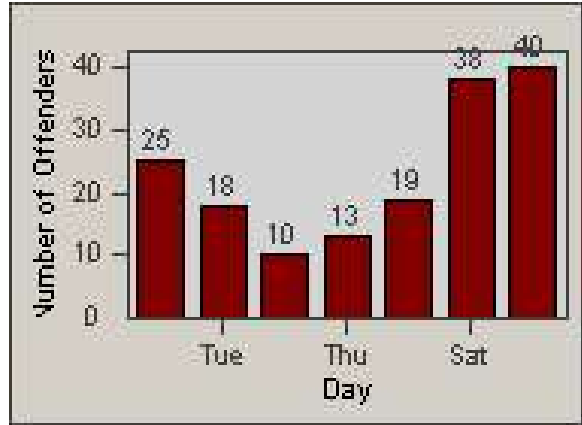

Redflex Redlight Offender Statistics

CONTRACT: Commerce
 DATE FROM: 1/Aug/2009

LOCATION: COM-SLEA-01 Slauson Ave and Eastern Ave
 DATE TO: 31/Aug/2009

LANE 1

LANE 2

LANE 3

Redflex Redlight Offender Statistics

CONTRACT: Commerce
 DATE FROM: 1/Aug/2009

LOCATION: COM-SLEA-01 Slauson Ave and Eastern Ave
 DATE TO: 31/Aug/2009

LANE 4

LANE 5

Redflex Redlight Offender Statistics

CONTRACT: Commerce
 DATE FROM: 1/Aug/2009