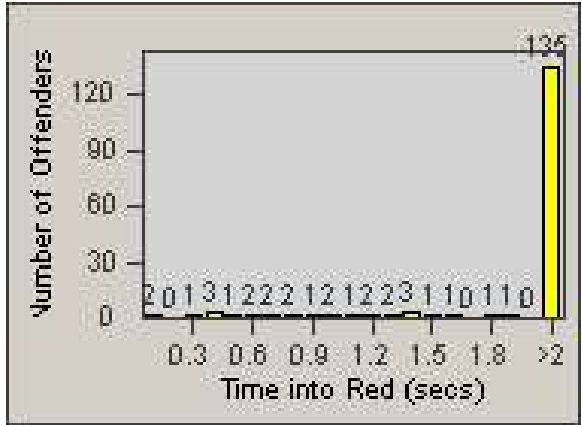

Redflex Redlight Offender Statistics

CONTRACT: Commerce
 DATE FROM: 1/Aug/2009

LOCATION: COM-SLEA-01 Slauson Ave and Eastern Ave
 DATE TO: 31/Aug/2009

LANE 1

LANE 2

LANE 3

Redflex Redlight Offender Statistics

CONTRACT: Commerce
 DATE FROM: 1/Aug/2009

LOCATION: COM-SLEA-01 Slauson Ave and Eastern Ave
 DATE TO: 31/Aug/2009

LANE 4

LANE 5

Redflex Redlight Offender Statistics

CONTRACT: Commerce
 DATE FROM: 1/Aug/2009