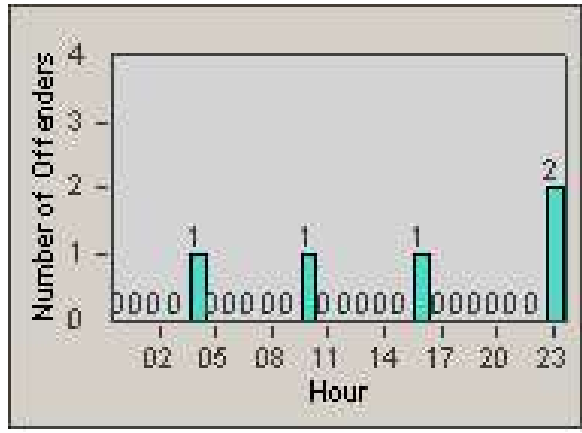

Redflex Redlight Offender Statistics

CONTRACT: Commerce
 DATE FROM: 1/Jul/2009

LOCATION: COM-SLEA-01 Slauson Ave and Eastern Ave
 DATE TO: 31/Jul/2009

LANE 1

LANE 2

LANE 3

Redflex Redlight Offender Statistics

CONTRACT: Commerce
 DATE FROM: 1/Jul/2009

LOCATION: COM-SLEA-01 Slauson Ave and Eastern Ave
 DATE TO: 31/Jul/2009

LANE 4

LANE 5

Redflex Redlight Offender Statistics

CONTRACT: Commerce
 DATE FROM: 1/Jul/2009