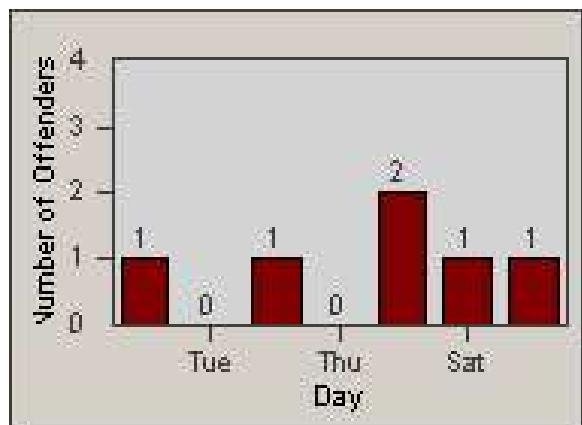

Redflex Redlight Offender Statistics

CONTRACT: Commerce
 DATE FROM: 1/Jul/2009

LOCATION: COM-SLEA-01 Slauson Ave and Eastern Ave
 DATE TO: 31/Jul/2009

LANE 1

LANE 2

LANE 3

Redflex Redlight Offender Statistics

CONTRACT: Commerce
 DATE FROM: 1/Jul/2009

LOCATION: COM-SLEA-01 Slauson Ave and Eastern Ave
 DATE TO: 31/Jul/2009

LANE 4

LANE 5

Redflex Redlight Offender Statistics

CONTRACT: Commerce
 DATE FROM: 1/Jul/2009