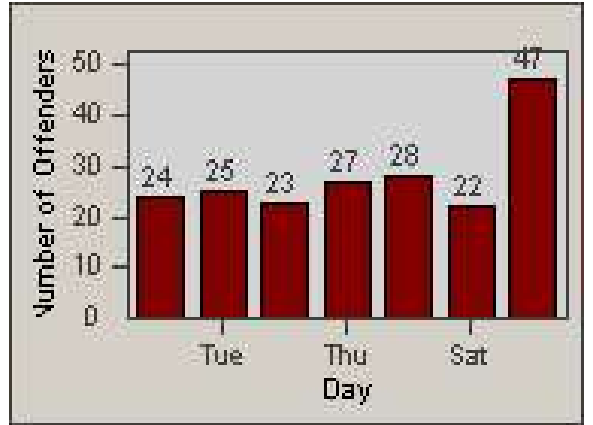

Redflex Redlight Offender Statistics

CONTRACT: Commerce
 DATE FROM: 1/Jul/2009

LOCATION: COM-SLEA-01 Slauson Ave and Eastern Ave
 DATE TO: 31/Jul/2009

LANE 1

LANE 2

LANE 3

Redflex Redlight Offender Statistics

CONTRACT: Commerce
 DATE FROM: 1/Jul/2009

LOCATION: COM-SLEA-01 Slauson Ave and Eastern Ave
 DATE TO: 31/Jul/2009

LANE 4

LANE 5

Redflex Redlight Offender Statistics

CONTRACT: Commerce
 DATE FROM: 1/Jul/2009