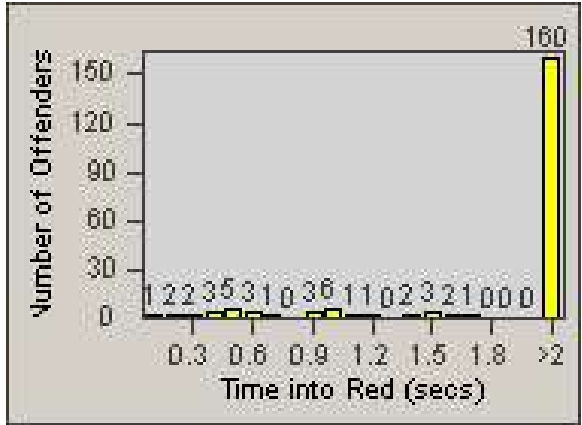

Redflex Redlight Offender Statistics

CONTRACT: Commerce
 DATE FROM: 1/Jul/2009

LOCATION: COM-SLEA-01 Slauson Ave and Eastern Ave
 DATE TO: 31/Jul/2009

LANE 1

LANE 2

LANE 3

Redflex Redlight Offender Statistics

CONTRACT: Commerce
 DATE FROM: 1/Jul/2009

LOCATION: COM-SLEA-01 Slauson Ave and Eastern Ave
 DATE TO: 31/Jul/2009

LANE 4

LANE 5

Redflex Redlight Offender Statistics

CONTRACT: Commerce
 DATE FROM: 1/Jul/2009