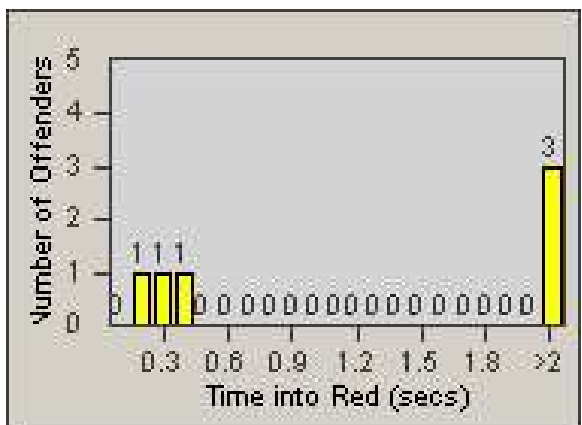

Redflex Redlight Offender Statistics

CONTRACT: Commerce
 DATE FROM: 1/Jul/2009

LOCATION: COM-SLEA-01 Slauson Ave and Eastern Ave
 DATE TO: 31/Jul/2009

LANE 1

LANE 2

LANE 3

Redflex Redlight Offender Statistics

CONTRACT: Commerce
 DATE FROM: 1/Jul/2009

LOCATION: COM-SLEA-01 Slauson Ave and Eastern Ave
 DATE TO: 31/Jul/2009

LANE 4

LANE 5

Redflex Redlight Offender Statistics

CONTRACT: Commerce
 DATE FROM: 1/Jul/2009