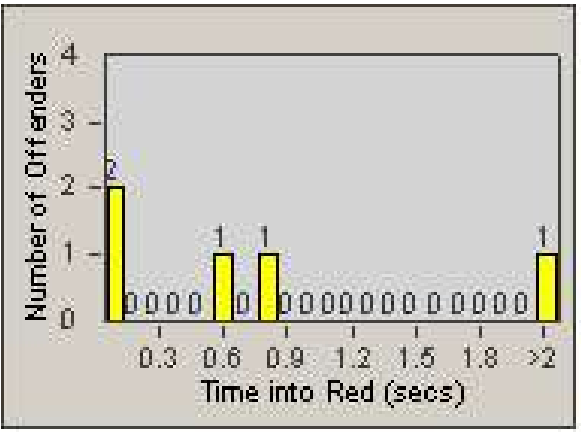

Redflex Redlight Offender Statistics

CONTRACT: Commerce
 DATE FROM: 1/Jul/2009

LOCATION: COM-SLEA-01 Slauson Ave and Eastern Ave
 DATE TO: 31/Jul/2009

LANE 1

LANE 2

LANE 3

Redflex Redlight Offender Statistics

CONTRACT: Commerce
 DATE FROM: 1/Jul/2009

LOCATION: COM-SLEA-01 Slauson Ave and Eastern Ave
 DATE TO: 31/Jul/2009

LANE 4

LANE 5

Redflex Redlight Offender Statistics

CONTRACT: Commerce
 DATE FROM: 1/Jul/2009