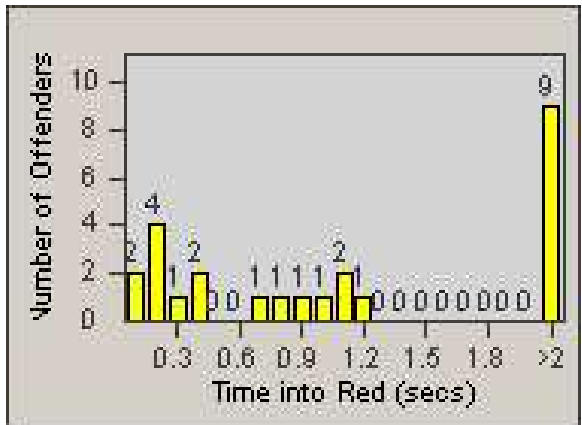

Redflex Redlight Offender Statistics

CONTRACT: Commerce
 DATE FROM: 1/Jul/2009

LOCATION: COM-SLEA-01 Slauson Ave and Eastern Ave
 DATE TO: 31/Jul/2009

LANE 1

LANE 2

LANE 3

Redflex Redlight Offender Statistics

CONTRACT: Commerce
 DATE FROM: 1/Jul/2009

LOCATION: COM-SLEA-01 Slauson Ave and Eastern Ave
 DATE TO: 31/Jul/2009

LANE 4

LANE 5

Redflex Redlight Offender Statistics

CONTRACT: Commerce
 DATE FROM: 1/Jul/2009