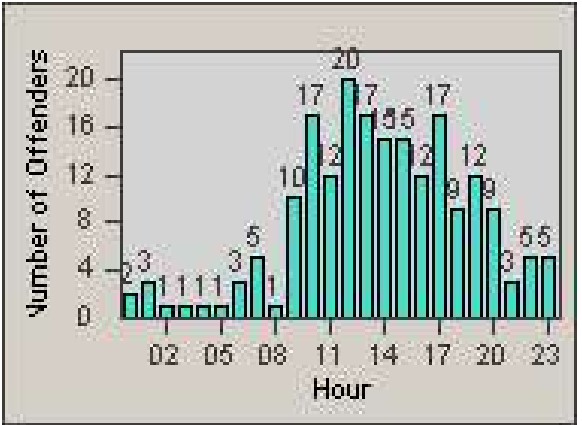

Redflex Redlight Offender Statistics

CONTRACT: Commerce
 DATE FROM: 1/Jul/2009

LOCATION: COM-SLEA-01 Slauson Ave and Eastern Ave
 DATE TO: 31/Jul/2009

LANE 1

LANE 2

LANE 3

Redflex Redlight Offender Statistics

CONTRACT: Commerce
 DATE FROM: 1/Jul/2009

LOCATION: COM-SLEA-01 Slauson Ave and Eastern Ave
 DATE TO: 31/Jul/2009

LANE 4

LANE 5

Redflex Redlight Offender Statistics

CONTRACT: Commerce
 DATE FROM: 1/Jul/2009