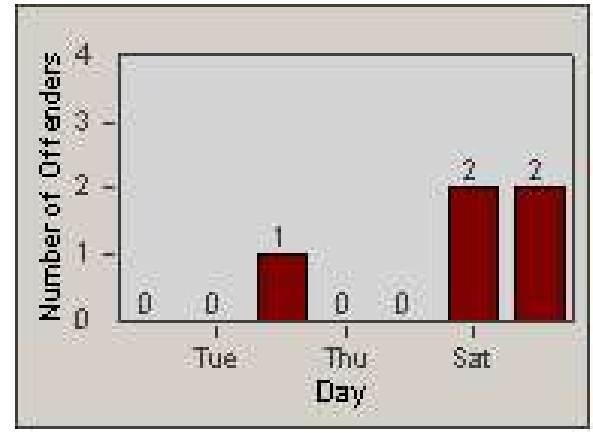

Redflex Redlight Offender Statistics

CONTRACT: Commerce
 DATE FROM: 1/Jul/2009

LOCATION: COM-SLEA-01 Slauson Ave and Eastern Ave
 DATE TO: 31/Jul/2009

LANE 1

LANE 2

LANE 3

Redflex Redlight Offender Statistics

CONTRACT: Commerce
 DATE FROM: 1/Jul/2009

LOCATION: COM-SLEA-01 Slauson Ave and Eastern Ave
 DATE TO: 31/Jul/2009

LANE 4

LANE 5

Redflex Redlight Offender Statistics

CONTRACT: Commerce
 DATE FROM: 1/Jul/2009