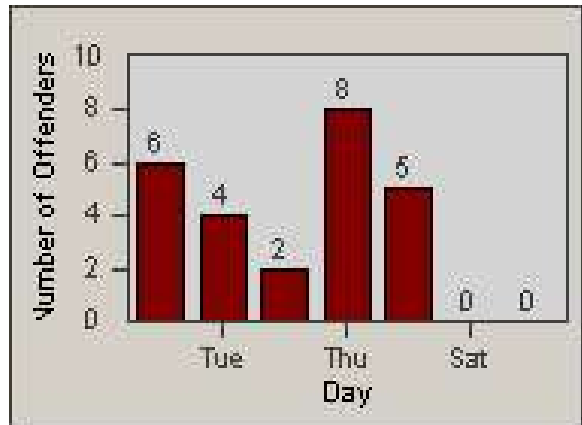

Redflex Redlight Offender Statistics

CONTRACT: Commerce
 DATE FROM: 1/Jul/2009

LOCATION: COM-SLEA-01 Slauson Ave and Eastern Ave
 DATE TO: 31/Jul/2009

LANE 1

LANE 2

LANE 3

Redflex Redlight Offender Statistics

CONTRACT: Commerce
 DATE FROM: 1/Jul/2009

LOCATION: COM-SLEA-01 Slauson Ave and Eastern Ave
 DATE TO: 31/Jul/2009

LANE 4

LANE 5

Redflex Redlight Offender Statistics

CONTRACT: Commerce
 DATE FROM: 1/Jul/2009