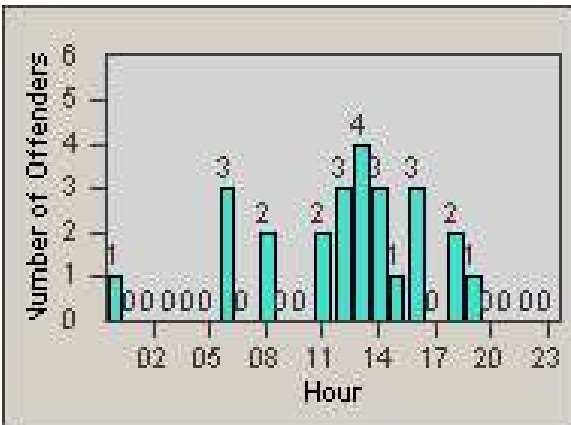

Redflex Redlight Offender Statistics

CONTRACT: Commerce
 DATE FROM: 1/Jul/2009

LOCATION: COM-SLEA-01 Slauson Ave and Eastern Ave
 DATE TO: 31/Jul/2009

LANE 1

LANE 2

LANE 3

Redflex Redlight Offender Statistics

CONTRACT: Commerce
 DATE FROM: 1/Jul/2009

LOCATION: COM-SLEA-01 Slauson Ave and Eastern Ave
 DATE TO: 31/Jul/2009

LANE 4

LANE 5

Redflex Redlight Offender Statistics

CONTRACT: Commerce
 DATE FROM: 1/Jul/2009