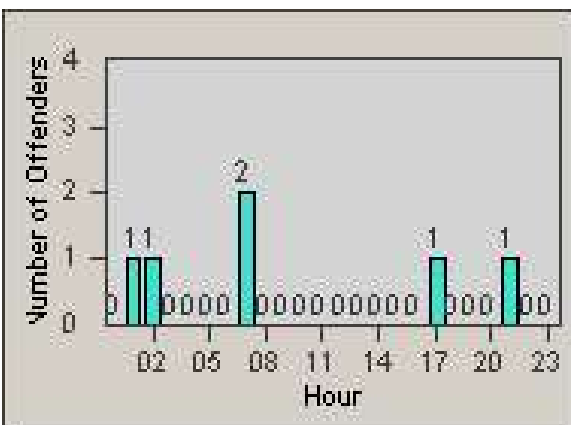

Redflex Redlight Offender Statistics

CONTRACT: Commerce
 DATE FROM: 1/Jul/2009

LOCATION: COM-SLEA-01 Slauson Ave and Eastern Ave
 DATE TO: 31/Jul/2009

LANE 1

LANE 2

LANE 3

Redflex Redlight Offender Statistics

CONTRACT: Commerce
 DATE FROM: 1/Jul/2009

LOCATION: COM-SLEA-01 Slauson Ave and Eastern Ave
 DATE TO: 31/Jul/2009

LANE 4

LANE 5

Redflex Redlight Offender Statistics

CONTRACT: Commerce
 DATE FROM: 1/Jul/2009