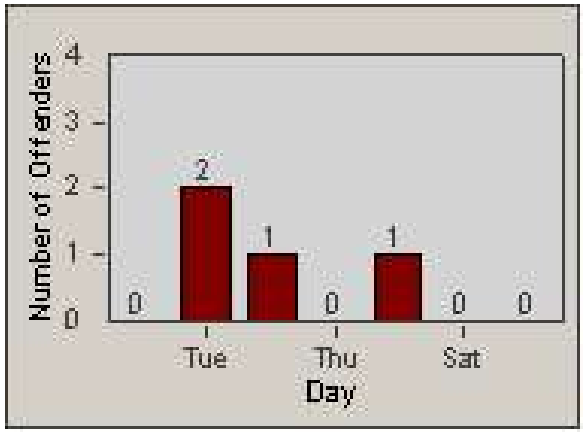

# Redflex Redlight Offender Statistics

CONTRACT: Commerce  
 DATE FROM: 1/Aug/2009

LOCATION: COM-SLGA-01 Slauson Ave and Gage Ave  
 DATE TO: 31/Aug/2009

LANE 4

LANE 5

# Redflex Redlight Offender Statistics

CONTRACT: Commerce  
 DATE FROM: 1/Aug/2009

LOCATION: COM-SLGA-01 Slauson Ave and Gage Ave  
 DATE TO: 31/Aug/2009