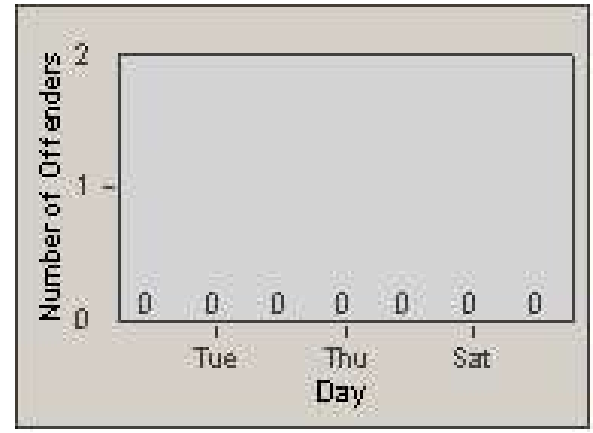

# Redflex Redlight Offender Statistics

CONTRACT: Commerce  
 DATE FROM: 1/Aug/2009

LOCATION: COM-SLGA-01 Slauson Ave and Gage Ave  
 DATE TO: 31/Aug/2009

LANE 4

LANE 5

# Redflex Redlight Offender Statistics

CONTRACT: Commerce  
 DATE FROM: 1/Aug/2009

LOCATION: COM-SLGA-01 Slauson Ave and Gage Ave  
 DATE TO: 31/Aug/2009