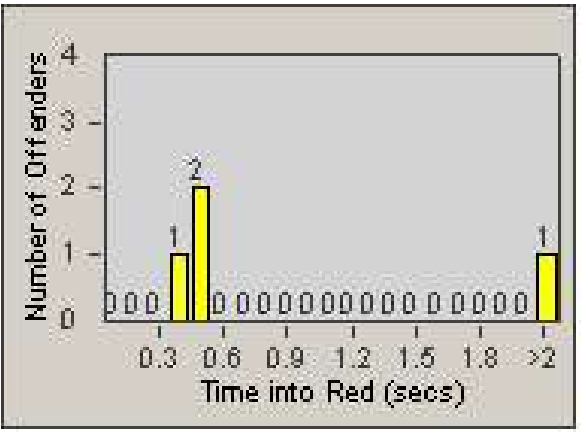

# Redflex Redlight Offender Statistics

CONTRACT: Commerce  
 DATE FROM: 1/Aug/2009

LOCATION: COM-SLGA-01 Slauson Ave and Gage Ave  
 DATE TO: 31/Aug/2009

LANE 4

LANE 5

# Redflex Redlight Offender Statistics

CONTRACT: Commerce  
 DATE FROM: 1/Aug/2009

LOCATION: COM-SLGA-01 Slauson Ave and Gage Ave  
 DATE TO: 31/Aug/2009