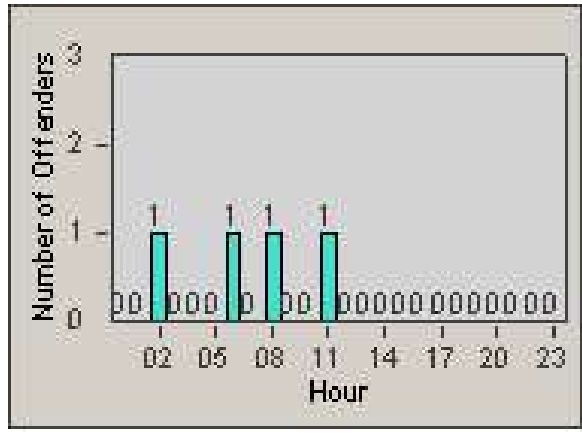

# Redflex Redlight Offender Statistics

CONTRACT: Commerce  
 DATE FROM: 1/Aug/2009

LOCATION: COM-SLGA-01 Slauson Ave and Gage Ave  
 DATE TO: 31/Aug/2009

LANE 4

LANE 5

# Redflex Redlight Offender Statistics

CONTRACT: Commerce  
 DATE FROM: 1/Aug/2009

LOCATION: COM-SLGA-01 Slauson Ave and Gage Ave  
 DATE TO: 31/Aug/2009