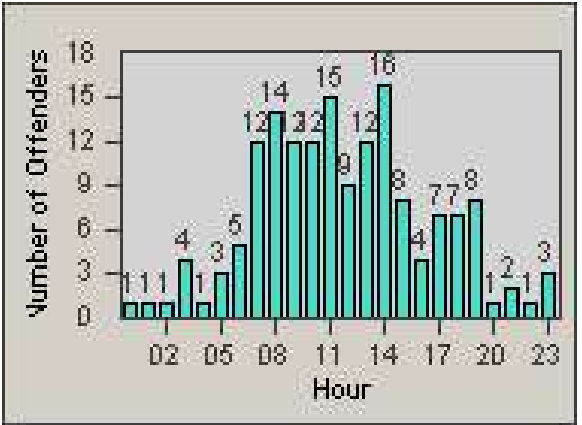

# Redflex Redlight Offender Statistics

CONTRACT: Commerce  
 DATE FROM: 1/Aug/2009

LOCATION: COM-SLGA-01 Slauson Ave and Gage Ave  
 DATE TO: 31/Aug/2009

LANE 4

LANE 5

# Redflex Redlight Offender Statistics

CONTRACT: Commerce  
 DATE FROM: 1/Aug/2009

LOCATION: COM-SLGA-01 Slauson Ave and Gage Ave  
 DATE TO: 31/Aug/2009