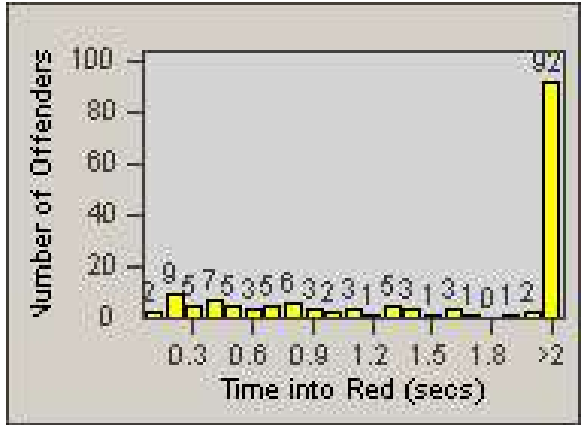

# Redflex Redlight Offender Statistics

CONTRACT: Commerce  
 DATE FROM: 1/Aug/2009

LOCATION: COM-SLGA-01 Slauson Ave and Gage Ave  
 DATE TO: 31/Aug/2009

LANE 4

LANE 5

# Redflex Redlight Offender Statistics

CONTRACT: Commerce  
 DATE FROM: 1/Aug/2009

LOCATION: COM-SLGA-01 Slauson Ave and Gage Ave  
 DATE TO: 31/Aug/2009