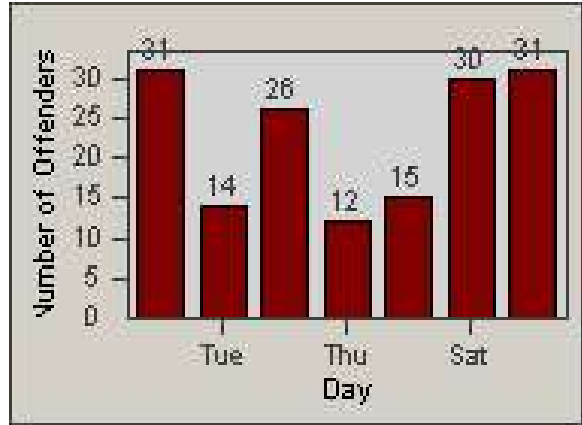

# Redflex Redlight Offender Statistics

CONTRACT: Commerce  
 DATE FROM: 1/Aug/2009

LOCATION: COM-SLGA-01 Slauson Ave and Gage Ave  
 DATE TO: 31/Aug/2009

LANE 4

LANE 5

# Redflex Redlight Offender Statistics

CONTRACT: Commerce  
 DATE FROM: 1/Aug/2009

LOCATION: COM-SLGA-01 Slauson Ave and Gage Ave  
 DATE TO: 31/Aug/2009