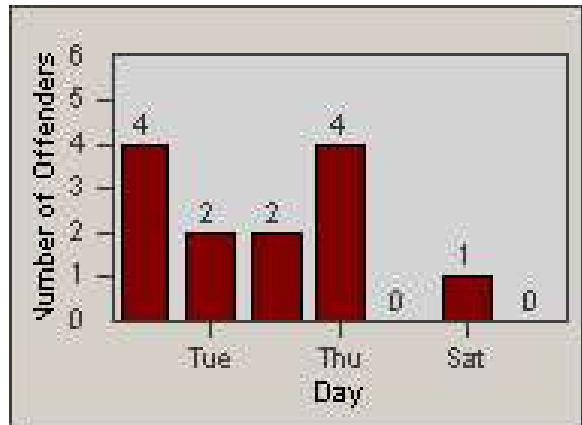

Redflex Redlight Offender Statistics

CONTRACT: Commerce
 DATE FROM: 1/Jul/2009

LOCATION: COM-SLGA-03 Slauson Ave and Gage Ave
 DATE TO: 31/Jul/2009

LANE 1

LANE 2

LANE 3

Redflex Redlight Offender Statistics

CONTRACT: Commerce
 DATE FROM: 1/Jul/2009

LOCATION: COM-SLGA-03 Slauson Ave and Gage Ave
 DATE TO: 31/Jul/2009

LANE 4

LANE 5

Redflex Redlight Offender Statistics

CONTRACT: Commerce
 DATE FROM: 1/Jul/2009

LOCATION: COM-SLGA-03 Slauson Ave and Gage Ave
 DATE TO: 31/Jul/2009