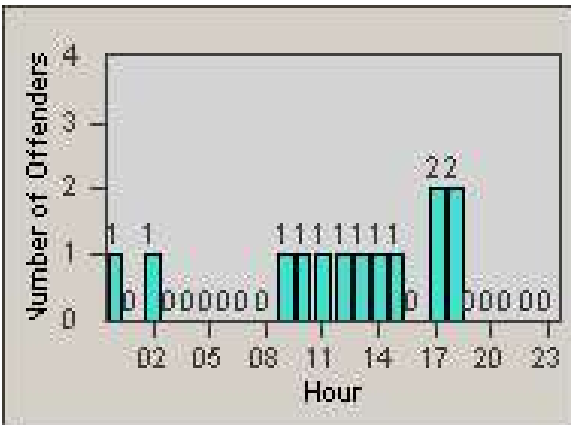

Redflex Redlight Offender Statistics

CONTRACT: Commerce
 DATE FROM: 1/Jul/2009

LOCATION: COM-SLGA-03 Slauson Ave and Gage Ave
 DATE TO: 31/Jul/2009

LANE 1

LANE 2

LANE 3

Redflex Redlight Offender Statistics

CONTRACT: Commerce
 DATE FROM: 1/Jul/2009

LOCATION: COM-SLGA-03 Slauson Ave and Gage Ave
 DATE TO: 31/Jul/2009

LANE 4

LANE 5

Redflex Redlight Offender Statistics

CONTRACT: Commerce
 DATE FROM: 1/Jul/2009

LOCATION: COM-SLGA-03 Slauson Ave and Gage Ave
 DATE TO: 31/Jul/2009