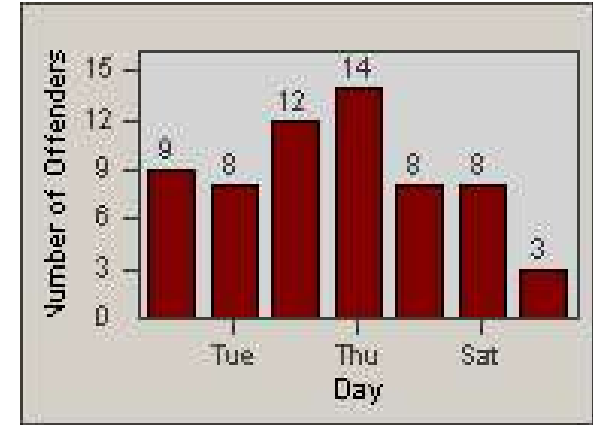

Redflex Redlight Offender Statistics

CONTRACT: Commerce
 DATE FROM: 1/Jul/2009

LOCATION: COM-SLGA-03 Slauson Ave and Gage Ave
 DATE TO: 31/Jul/2009

LANE 1

LANE 2

LANE 3

Redflex Redlight Offender Statistics

CONTRACT: Commerce
 DATE FROM: 1/Jul/2009

LOCATION: COM-SLGA-03 Slauson Ave and Gage Ave
 DATE TO: 31/Jul/2009

LANE 4

LANE 5

Redflex Redlight Offender Statistics

CONTRACT: Commerce
 DATE FROM: 1/Jul/2009

LOCATION: COM-SLGA-03 Slauson Ave and Gage Ave
 DATE TO: 31/Jul/2009