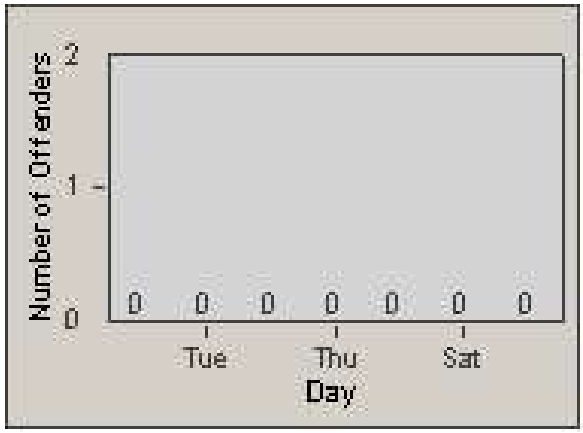

LOCATION: COM-SLGA-03 Slauson Ave and Gage Ave
 DATE TO: 31/Jul/2009

LANE 4

LANE 5

Redflex Redlight Offender Statistics

CONTRACT: Commerce
 DATE FROM: 1/Jul/2009

LOCATION: COM-SLGA-03 Slauson Ave and Gage Ave
 DATE TO: 31/Jul/2009