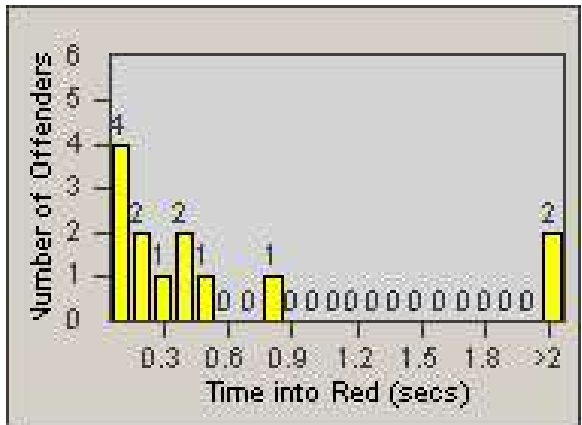

Redflex Redlight Offender Statistics

CONTRACT: Commerce
 DATE FROM: 1/Jul/2009

LOCATION: COM-SLGA-03 Slauson Ave and Gage Ave
 DATE TO: 31/Jul/2009

LANE 1

LANE 2

LANE 3

Redflex Redlight Offender Statistics

CONTRACT: Commerce
 DATE FROM: 1/Jul/2009

LOCATION: COM-SLGA-03 Slauson Ave and Gage Ave
 DATE TO: 31/Jul/2009

LANE 4

LANE 5

Redflex Redlight Offender Statistics

CONTRACT: Commerce
 DATE FROM: 1/Jul/2009

LOCATION: COM-SLGA-03 Slauson Ave and Gage Ave
 DATE TO: 31/Jul/2009