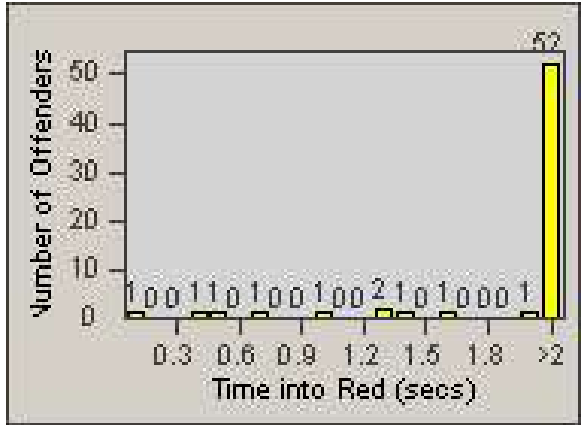

Redflex Redlight Offender Statistics

CONTRACT: Commerce
 DATE FROM: 1/Jul/2009

LOCATION: COM-SLGA-03 Slauson Ave and Gage Ave
 DATE TO: 31/Jul/2009

LANE 1

LANE 2

LANE 3

Redflex Redlight Offender Statistics

CONTRACT: Commerce
 DATE FROM: 1/Jul/2009

LOCATION: COM-SLGA-03 Slauson Ave and Gage Ave
 DATE TO: 31/Jul/2009

LANE 4

LANE 5

Redflex Redlight Offender Statistics

CONTRACT: Commerce
 DATE FROM: 1/Jul/2009

LOCATION: COM-SLGA-03 Slauson Ave and Gage Ave
 DATE TO: 31/Jul/2009