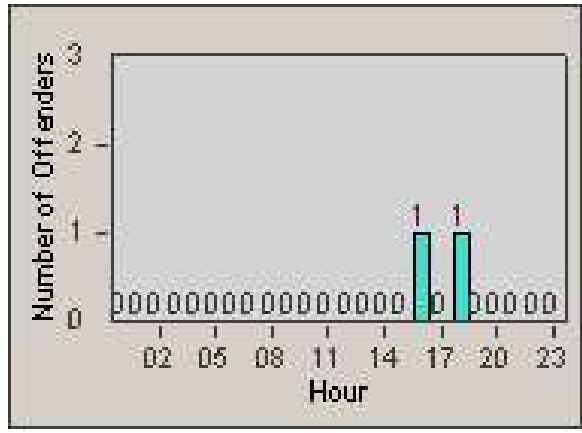

Redflex Redlight Offender Statistics

CONTRACT: Commerce
 DATE FROM: 1/Jul/2009

LOCATION: COM-SLGA-03 Slauson Ave and Gage Ave
 DATE TO: 31/Jul/2009

LANE 1

LANE 2

LANE 3

Redflex Redlight Offender Statistics

CONTRACT: Commerce
 DATE FROM: 1/Jul/2009

LOCATION: COM-SLGA-03 Slauson Ave and Gage Ave
 DATE TO: 31/Jul/2009

LANE 4

LANE 5

Redflex Redlight Offender Statistics

CONTRACT: Commerce
 DATE FROM: 1/Jul/2009

LOCATION: COM-SLGA-03 Slauson Ave and Gage Ave
 DATE TO: 31/Jul/2009