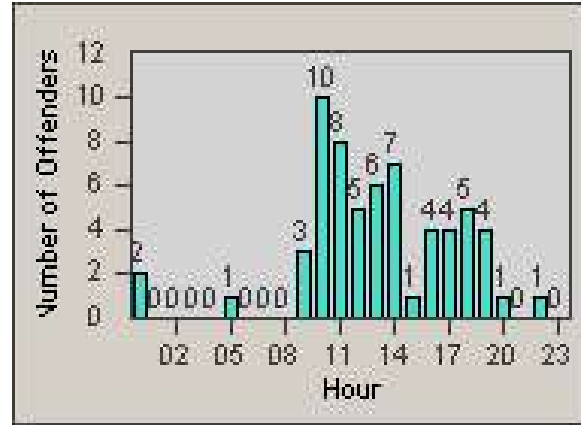

Redflex Redlight Offender Statistics

CONTRACT: Commerce
 DATE FROM: 1/Jul/2009

LOCATION: COM-SLGA-03 Slauson Ave and Gage Ave
 DATE TO: 31/Jul/2009

LANE 1

LANE 2

LANE 3

Redflex Redlight Offender Statistics

CONTRACT: Commerce
 DATE FROM: 1/Jul/2009

LOCATION: COM-SLGA-03 Slauson Ave and Gage Ave
 DATE TO: 31/Jul/2009

LANE 4

LANE 5

Redflex Redlight Offender Statistics

CONTRACT: Commerce
 DATE FROM: 1/Jul/2009

LOCATION: COM-SLGA-03 Slauson Ave and Gage Ave
 DATE TO: 31/Jul/2009