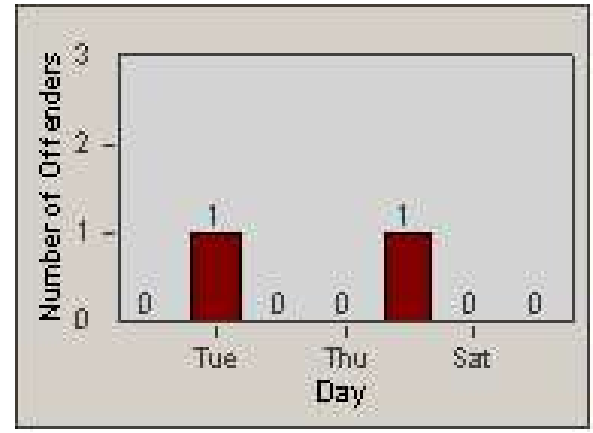

Redflex Redlight Offender Statistics

CONTRACT: Commerce
 DATE FROM: 1/Jul/2009

LOCATION: COM-SLGA-03 Slauson Ave and Gage Ave
 DATE TO: 31/Jul/2009

LANE 1

LANE 2

LANE 3

Redflex Redlight Offender Statistics

CONTRACT: Commerce
 DATE FROM: 1/Jul/2009

LOCATION: COM-SLGA-03 Slauson Ave and Gage Ave
 DATE TO: 31/Jul/2009

LANE 4

LANE 5

Redflex Redlight Offender Statistics

CONTRACT: Commerce
 DATE FROM: 1/Jul/2009

LOCATION: COM-SLGA-03 Slauson Ave and Gage Ave
 DATE TO: 31/Jul/2009