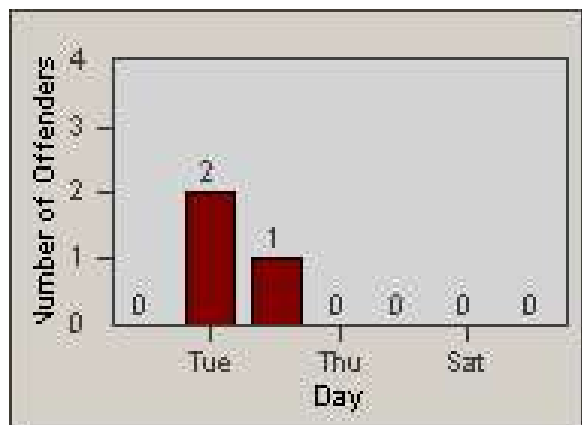

Redflex Redlight Offender Statistics

CONTRACT: Commerce
 DATE FROM: 1/Jul/2009

LOCATION: COM-SLGA-03 Slauson Ave and Gage Ave
 DATE TO: 31/Jul/2009

LANE 1

LANE 2

LANE 3

Redflex Redlight Offender Statistics

CONTRACT: Commerce
 DATE FROM: 1/Jul/2009

LOCATION: COM-SLGA-03 Slauson Ave and Gage Ave
 DATE TO: 31/Jul/2009

LANE 4

LANE 5

Redflex Redlight Offender Statistics

CONTRACT: Commerce
 DATE FROM: 1/Jul/2009

LOCATION: COM-SLGA-03 Slauson Ave and Gage Ave
 DATE TO: 31/Jul/2009