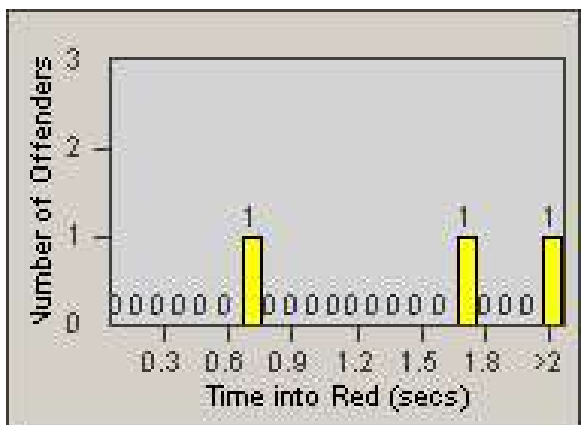

Redflex Redlight Offender Statistics

CONTRACT: Commerce
 DATE FROM: 1/Jul/2009

LOCATION: COM-SLGA-03 Slauson Ave and Gage Ave
 DATE TO: 31/Jul/2009

LANE 1

LANE 2

LANE 3

Redflex Redlight Offender Statistics

CONTRACT: Commerce
 DATE FROM: 1/Jul/2009

LOCATION: COM-SLGA-03 Slauson Ave and Gage Ave
 DATE TO: 31/Jul/2009

LANE 4

LANE 5

Redflex Redlight Offender Statistics

CONTRACT: Commerce
 DATE FROM: 1/Jul/2009

LOCATION: COM-SLGA-03 Slauson Ave and Gage Ave
 DATE TO: 31/Jul/2009