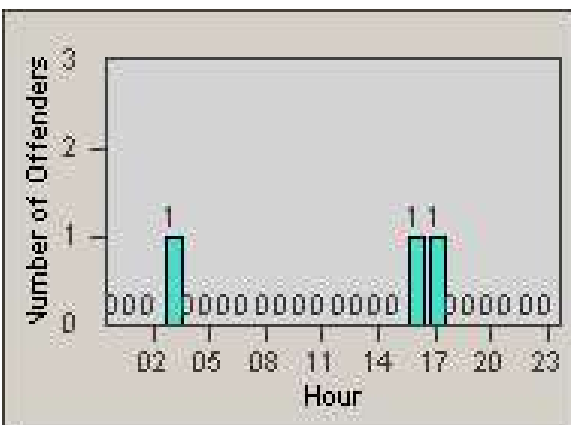

Redflex Redlight Offender Statistics

CONTRACT: Commerce
 DATE FROM: 1/Jul/2009

LOCATION: COM-SLGA-03 Slauson Ave and Gage Ave
 DATE TO: 31/Jul/2009

LANE 1

LANE 2

LANE 3

Redflex Redlight Offender Statistics

CONTRACT: Commerce
 DATE FROM: 1/Jul/2009

LOCATION: COM-SLGA-03 Slauson Ave and Gage Ave
 DATE TO: 31/Jul/2009

LANE 4

LANE 5

Redflex Redlight Offender Statistics

CONTRACT: Commerce
 DATE FROM: 1/Jul/2009

LOCATION: COM-SLGA-03 Slauson Ave and Gage Ave
 DATE TO: 31/Jul/2009