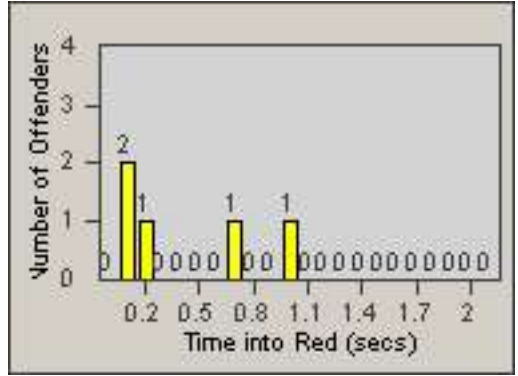

Redflex Redlight Offender Statistics

CONTRACT: Commerce
 DATE FROM: 01-Jul-2012

LOCATION: COM-SLGA-03 Slauson Ave and Gage Ave
 DATE TO: 31-Jul-2012

LANE 1

LANE 2

LANE 3

Redflex Redlight Offender Statistics

CONTRACT: Commerce
 DATE FROM: 01-Jul-2012

LOCATION: COM-SLGA-03 Slauson Ave and Gage Ave
 DATE TO: 31-Jul-2012

LANE 4

LANE 5

Redflex Redlight Offender Statistics

CONTRACT: Commerce
 DATE FROM: 01-Jul-2012