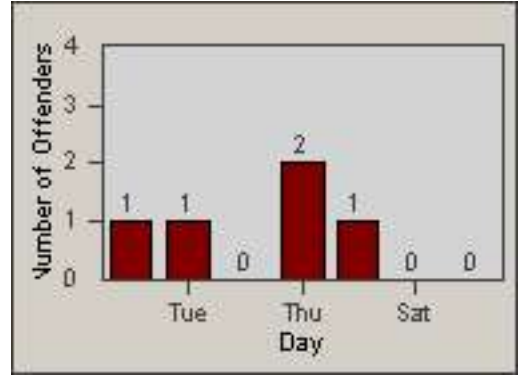

Redflex Redlight Offender Statistics

CONTRACT: Commerce
 DATE FROM: 01-Jul-2012

LOCATION: COM-SLGA-03 Slauson Ave and Gage Ave
 DATE TO: 31-Jul-2012

LANE 1

LANE 2

LANE 3

Redflex Redlight Offender Statistics

CONTRACT: Commerce
 DATE FROM: 01-Jul-2012

LOCATION: COM-SLGA-03 Slauson Ave and Gage Ave
 DATE TO: 31-Jul-2012

LANE 4

LANE 5

Redflex Redlight Offender Statistics

CONTRACT: Commerce
 DATE FROM: 01-Jul-2012