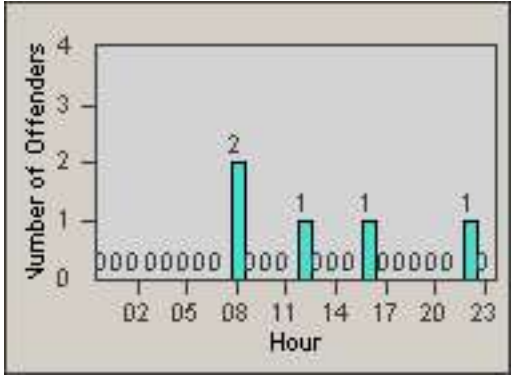

Redflex Redlight Offender Statistics

CONTRACT: Commerce
 DATE FROM: 01-Jul-2012

LOCATION: COM-SLGA-03 Slauson Ave and Gage Ave
 DATE TO: 31-Jul-2012

LANE 1

LANE 2

LANE 3

Redflex Redlight Offender Statistics

CONTRACT: Commerce
 DATE FROM: 01-Jul-2012

LOCATION: COM-SLGA-03 Slauson Ave and Gage Ave
 DATE TO: 31-Jul-2012

LANE 4

LANE 5

Redflex Redlight Offender Statistics

CONTRACT: Commerce
 DATE FROM: 01-Jul-2012