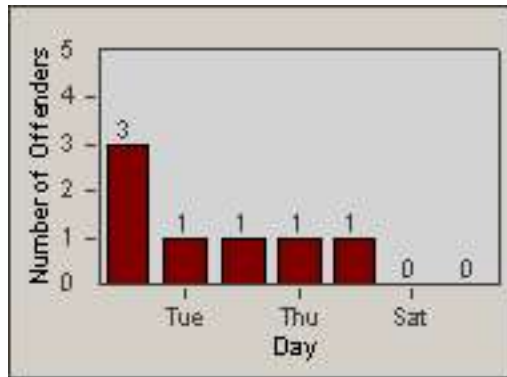

Redflex Redlight Offender Statistics

CONTRACT: Commerce
 DATE FROM: 01-Jul-2012

LOCATION: COM-SLGA-03 Slauson Ave and Gage Ave
 DATE TO: 31-Jul-2012

LANE 1

LANE 2

LANE 3

Redflex Redlight Offender Statistics

CONTRACT: Commerce
 DATE FROM: 01-Jul-2012

LOCATION: COM-SLGA-03 Slauson Ave and Gage Ave
 DATE TO: 31-Jul-2012

LANE 4

LANE 5

Redflex Redlight Offender Statistics

CONTRACT: Commerce
 DATE FROM: 01-Jul-2012