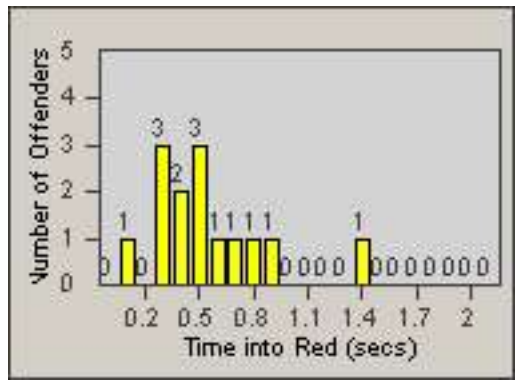

Redflex Redlight Offender Statistics

CONTRACT: Commerce
 DATE FROM: 01-Jul-2012

LOCATION: COM-SLGA-03 Slauson Ave and Gage Ave
 DATE TO: 31-Jul-2012

LANE 1

LANE 2

LANE 3

Redflex Redlight Offender Statistics

CONTRACT: Commerce
 DATE FROM: 01-Jul-2012

LOCATION: COM-SLGA-03 Slauson Ave and Gage Ave
 DATE TO: 31-Jul-2012

LANE 4

LANE 5

Redflex Redlight Offender Statistics

CONTRACT: Commerce
 DATE FROM: 01-Jul-2012