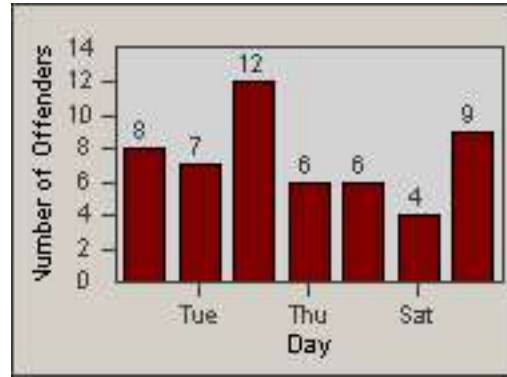

Redflex Redlight Offender Statistics

CONTRACT: Commerce
 DATE FROM: 01-Jul-2012

LOCATION: COM-SLGA-03 Slauson Ave and Gage Ave
 DATE TO: 31-Jul-2012

LANE 1

LANE 2

LANE 3

Redflex Redlight Offender Statistics

CONTRACT: Commerce
 DATE FROM: 01-Jul-2012

LOCATION: COM-SLGA-03 Slauson Ave and Gage Ave
 DATE TO: 31-Jul-2012

LANE 4

LANE 5

Redflex Redlight Offender Statistics

CONTRACT: Commerce
 DATE FROM: 01-Jul-2012