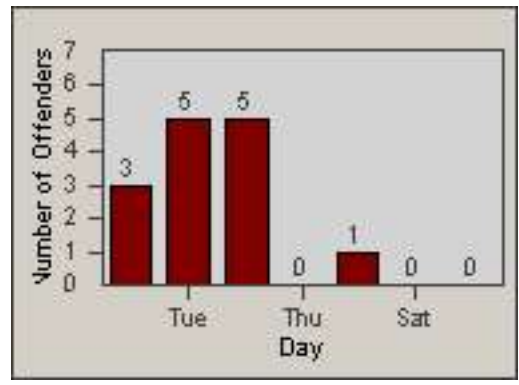

Redflex Redlight Offender Statistics

CONTRACT: Commerce
 DATE FROM: 01-Jul-2012

LOCATION: COM-SLGA-03 Slauson Ave and Gage Ave
 DATE TO: 31-Jul-2012

LANE 1

LANE 2

LANE 3

Redflex Redlight Offender Statistics

CONTRACT: Commerce
 DATE FROM: 01-Jul-2012

LOCATION: COM-SLGA-03 Slauson Ave and Gage Ave
 DATE TO: 31-Jul-2012

LANE 4

LANE 5

Redflex Redlight Offender Statistics

CONTRACT: Commerce
 DATE FROM: 01-Jul-2012