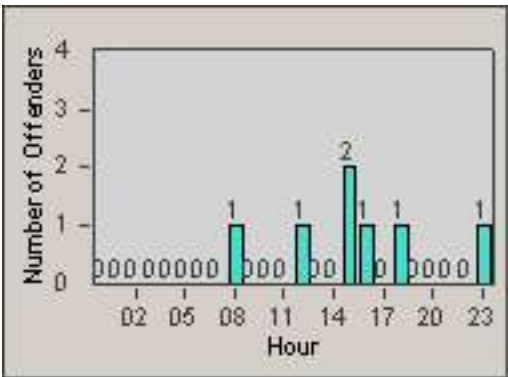

Redflex Redlight Offender Statistics

CONTRACT: Commerce
 DATE FROM: 01-Jul-2012

LOCATION: COM-SLGA-03 Slauson Ave and Gage Ave
 DATE TO: 31-Jul-2012

LANE 1

LANE 2

LANE 3

Redflex Redlight Offender Statistics

CONTRACT: Commerce
 DATE FROM: 01-Jul-2012

LOCATION: COM-SLGA-03 Slauson Ave and Gage Ave
 DATE TO: 31-Jul-2012

LANE 4

LANE 5

Redflex Redlight Offender Statistics

CONTRACT: Commerce
 DATE FROM: 01-Jul-2012