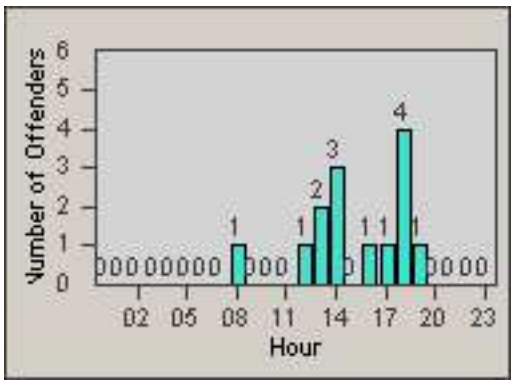

Redflex Redlight Offender Statistics

CONTRACT: Commerce
 DATE FROM: 01-Jul-2012

LOCATION: COM-SLGA-03 Slauson Ave and Gage Ave
 DATE TO: 31-Jul-2012

LANE 1

LANE 2

LANE 3

Redflex Redlight Offender Statistics

CONTRACT: Commerce
 DATE FROM: 01-Jul-2012

LOCATION: COM-SLGA-03 Slauson Ave and Gage Ave
 DATE TO: 31-Jul-2012

LANE 4

LANE 5

Redflex Redlight Offender Statistics

CONTRACT: Commerce
 DATE FROM: 01-Jul-2012