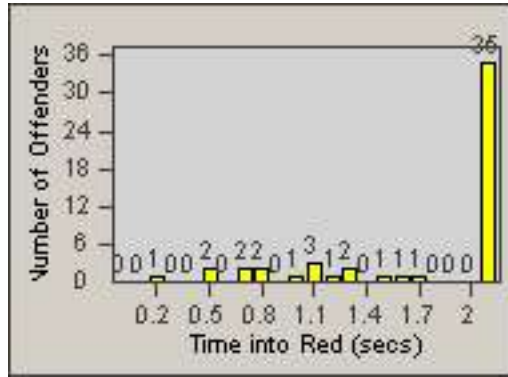

Redflex Redlight Offender Statistics

CONTRACT: Commerce
 DATE FROM: 01-Jul-2012

LOCATION: COM-SLGA-03 Slauson Ave and Gage Ave
 DATE TO: 31-Jul-2012

LANE 1

LANE 2

LANE 3

Redflex Redlight Offender Statistics

CONTRACT: Commerce
 DATE FROM: 01-Jul-2012

LOCATION: COM-SLGA-03 Slauson Ave and Gage Ave
 DATE TO: 31-Jul-2012

LANE 4

LANE 5

Redflex Redlight Offender Statistics

CONTRACT: Commerce
 DATE FROM: 01-Jul-2012