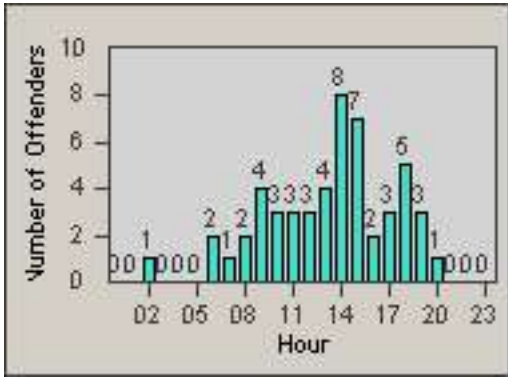

Redflex Redlight Offender Statistics

CONTRACT: Commerce
 DATE FROM: 01-Jul-2012

LOCATION: COM-SLGA-03 Slauson Ave and Gage Ave
 DATE TO: 31-Jul-2012

LANE 1

LANE 2

LANE 3

Redflex Redlight Offender Statistics

CONTRACT: Commerce
 DATE FROM: 01-Jul-2012

LOCATION: COM-SLGA-03 Slauson Ave and Gage Ave
 DATE TO: 31-Jul-2012

LANE 4

LANE 5

Redflex Redlight Offender Statistics

CONTRACT: Commerce
 DATE FROM: 01-Jul-2012