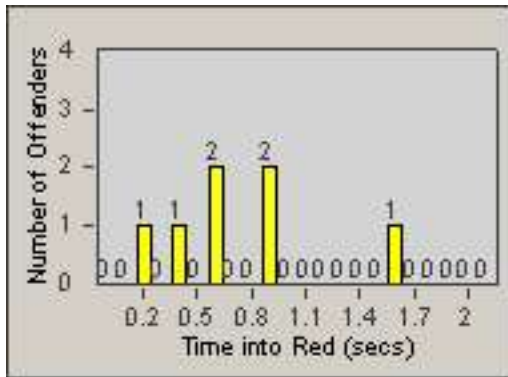

Redflex Redlight Offender Statistics

CONTRACT: Commerce
 DATE FROM: 01-Jul-2012

LOCATION: COM-SLGA-03 Slauson Ave and Gage Ave
 DATE TO: 31-Jul-2012

LANE 1

LANE 2

LANE 3

Redflex Redlight Offender Statistics

CONTRACT: Commerce
 DATE FROM: 01-Jul-2012

LOCATION: COM-SLGA-03 Slauson Ave and Gage Ave
 DATE TO: 31-Jul-2012

LANE 4

LANE 5

Redflex Redlight Offender Statistics

CONTRACT: Commerce
 DATE FROM: 01-Jul-2012