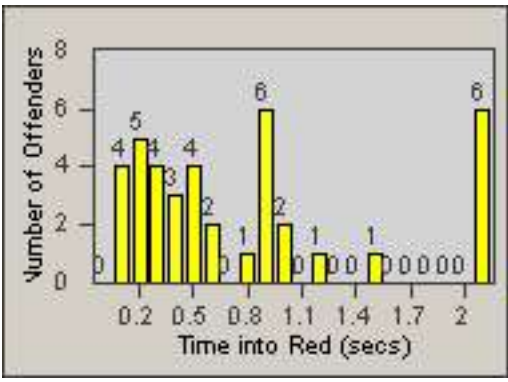

Redflex Redlight Offender Statistics

CONTRACT: Commerce
DATE FROM: 01-Sep-2011

LOCATION: COM-SLGA-03 Slauson Ave and Gage Ave
DATE TO: 30-Sep-2011

LANE 1