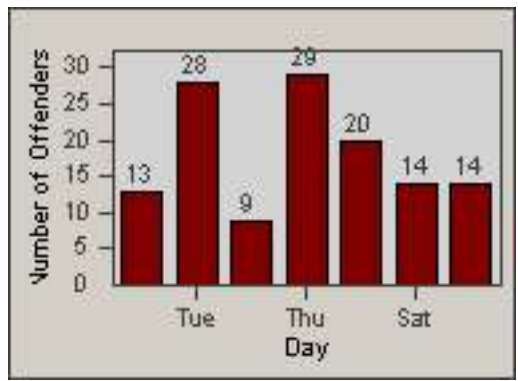

Redflex Redlight Offender Statistics

CONTRACT: Commerce
DATE FROM: 01-Sep-2011

LOCATION: COM-SLGA-03 Slauson Ave and Gage Ave
DATE TO: 30-Sep-2011

LANE 4

LANE 5

LANE TOTAL