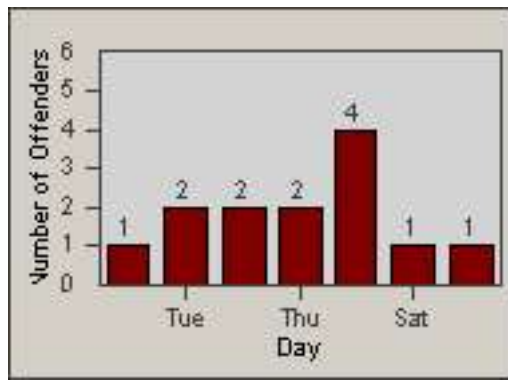

Redflex Redlight Offender Statistics

CONTRACT: Commerce
DATE FROM: 01-Sep-2011

LOCATION: COM-SLGA-03 Slauson Ave and Gage Ave
DATE TO: 30-Sep-2011

LANE 1

LANE 2

LANE 3