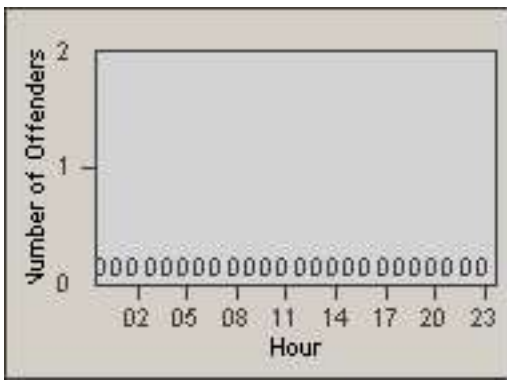

Redflex Redlight Offender Statistics

CONTRACT: Commerce
DATE FROM: 01-Sep-2011

LOCATION: COM-SLGA-03 Slauson Ave and Gage Ave
DATE TO: 30-Sep-2011

LANE 4

LANE 5

LANE TOTAL