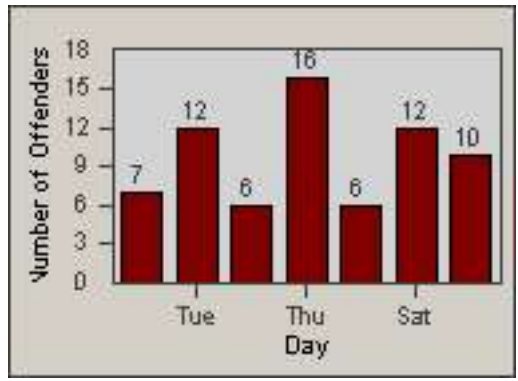

Redflex Redlight Offender Statistics

CONTRACT: Commerce
DATE FROM: 01-Sep-2011

LOCATION: COM-SLGA-03 Slauson Ave and Gage Ave
DATE TO: 30-Sep-2011

LANE 4