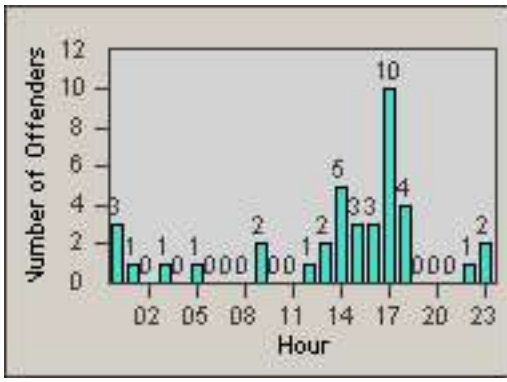

Redflex Redlight Offender Statistics

CONTRACT: Commerce
DATE FROM: 01-Sep-2011

LOCATION: COM-SLGA-03 Slauson Ave and Gage Ave
DATE TO: 30-Sep-2011

LANE 1