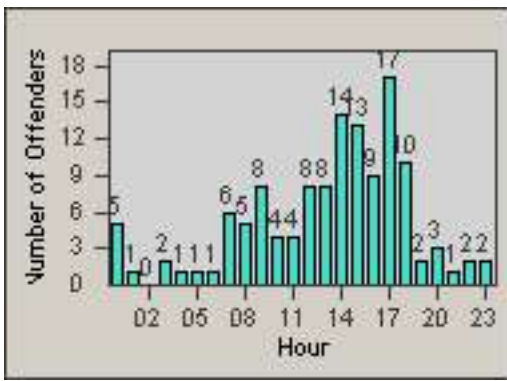

Redflex Redlight Offender Statistics

CONTRACT: Commerce
DATE FROM: 01-Sep-2011

LOCATION: COM-SLGA-03 Slauson Ave and Gage Ave
DATE TO: 30-Sep-2011

LANE 4

LANE 5

LANE TOTAL