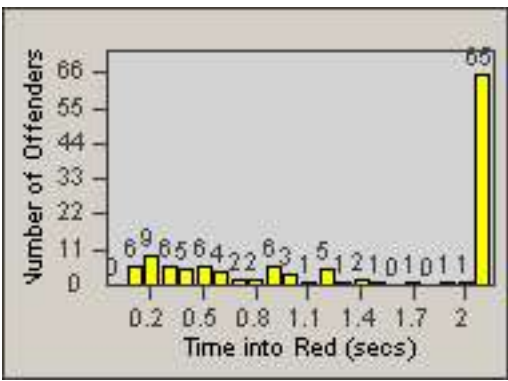

Redflex Redlight Offender Statistics

CONTRACT: Commerce
DATE FROM: 01-Sep-2011

LOCATION: COM-SLGA-03 Slauson Ave and Gage Ave
DATE TO: 30-Sep-2011

LANE 4

LANE 5

LANE TOTAL