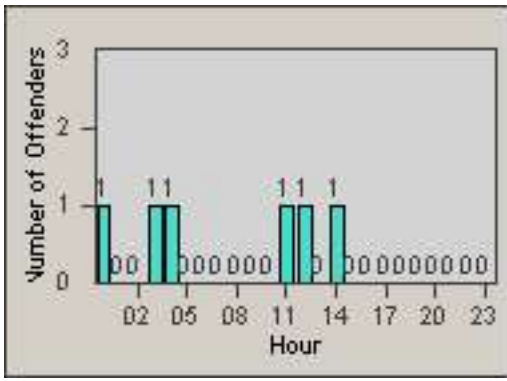

Redflex Redlight Offender Statistics

CONTRACT: Commerce
DATE FROM: 01-Sep-2011

LOCATION: COM-SLGA-03 Slauson Ave and Gage Ave
DATE TO: 30-Sep-2011

LANE 1

LANE 2

LANE 3