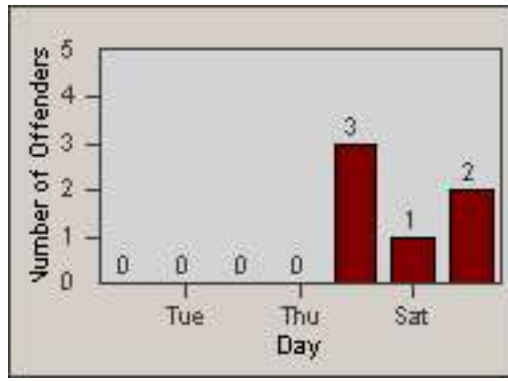

Redflex Redlight Offender Statistics

CONTRACT: Commerce
DATE FROM: 01-Sep-2011

LOCATION: COM-SLGA-03 Slauson Ave and Gage Ave
DATE TO: 30-Sep-2011

LANE 1

LANE 2

LANE 3