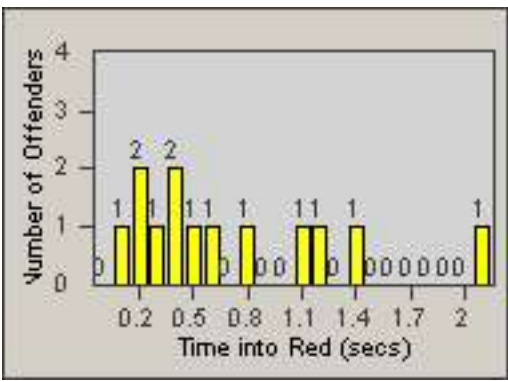

Redflex Redlight Offender Statistics

CONTRACT: Commerce
DATE FROM: 01-Sep-2011

LOCATION: COM-SLGA-03 Slauson Ave and Gage Ave
DATE TO: 30-Sep-2011

LANE 1

LANE 2

LANE 3