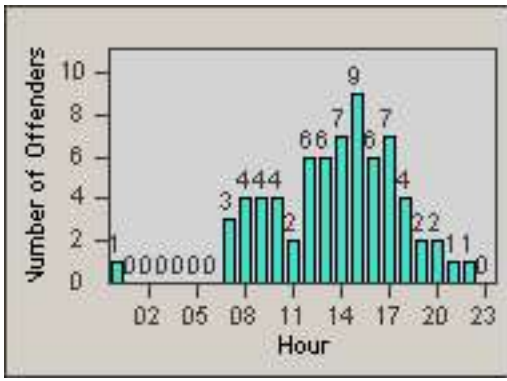

Redflex Redlight Offender Statistics

CONTRACT: Commerce
DATE FROM: 01-Sep-2011

LOCATION: COM-SLGA-03 Slauson Ave and Gage Ave
DATE TO: 30-Sep-2011

LANE 4