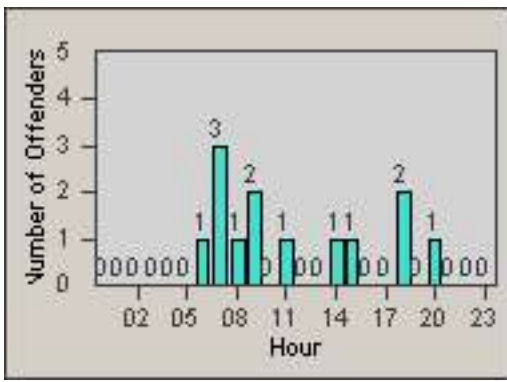

Redflex Redlight Offender Statistics

CONTRACT: Commerce
DATE FROM: 01-Sep-2011

LOCATION: COM-SLGA-03 Slauson Ave and Gage Ave
DATE TO: 30-Sep-2011

LANE 1

LANE 2

LANE 3