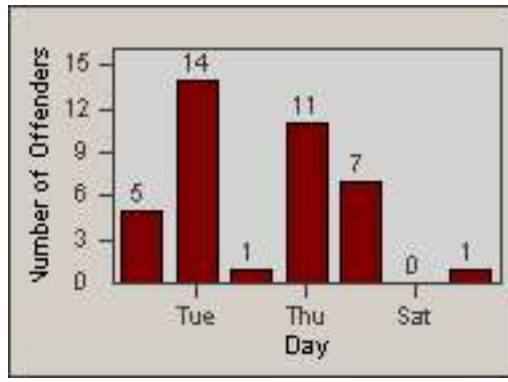

Redflex Redlight Offender Statistics

CONTRACT: Commerce
DATE FROM: 01-Sep-2011

LOCATION: COM-SLGA-03 Slauson Ave and Gage Ave
DATE TO: 30-Sep-2011

LANE 1