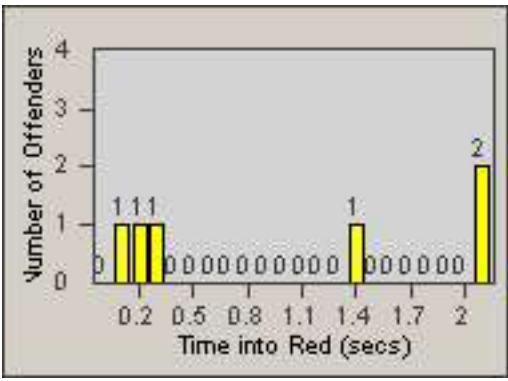

Redflex Redlight Offender Statistics

CONTRACT: Commerce
DATE FROM: 01-Sep-2011

LOCATION: COM-SLGA-03 Slauson Ave and Gage Ave
DATE TO: 30-Sep-2011

LANE 1

LANE 2

LANE 3