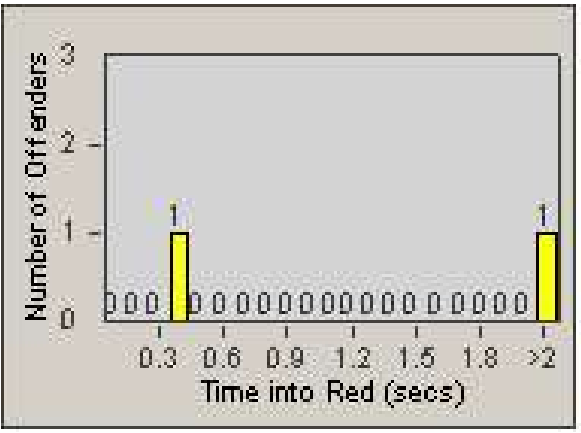

Redflex Redlight Offender Statistics

CONTRACT: Commerce
 DATE FROM: 1/Aug/2009

LOCATION: COM-TEGA-01 Garfield and Telegraph
 DATE TO: 31/Aug/2009

LANE 1

LANE 2

LANE 3

Redflex Redlight Offender Statistics

CONTRACT: Commerce
DATE FROM: 1/Aug/2009

LOCATION: COM-TEGA-01 Garfield and Telegraph
DATE TO: 31/Aug/2009

LANE 4

LANE 5

Redflex Redlight Offender Statistics

CONTRACT: Commerce
 DATE FROM: 1/Aug/2009

LOCATION: COM-TEGA-01 Garfield and Telegraph
 DATE TO: 31/Aug/2009