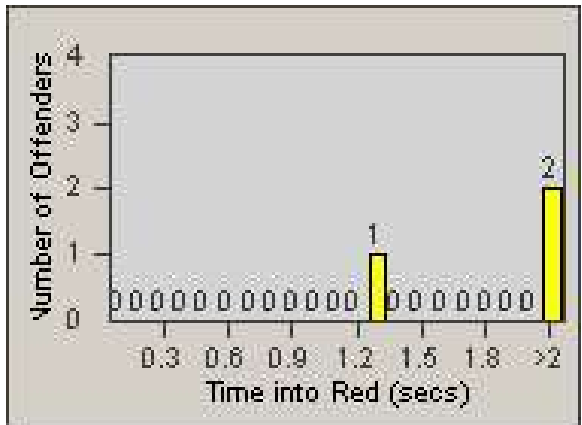

Redflex Redlight Offender Statistics

CONTRACT: Commerce
 DATE FROM: 1/Aug/2009

LOCATION: COM-TEGA-01 Garfield and Telegraph
 DATE TO: 31/Aug/2009

LANE 1

LANE 2

LANE 3

Redflex Redlight Offender Statistics

CONTRACT: Commerce
DATE FROM: 1/Aug/2009

LOCATION: COM-TEGA-01 Garfield and Telegraph
DATE TO: 31/Aug/2009

LANE 4

LANE 5

Redflex Redlight Offender Statistics

CONTRACT: Commerce
 DATE FROM: 1/Aug/2009

LOCATION: COM-TEGA-01 Garfield and Telegraph
 DATE TO: 31/Aug/2009