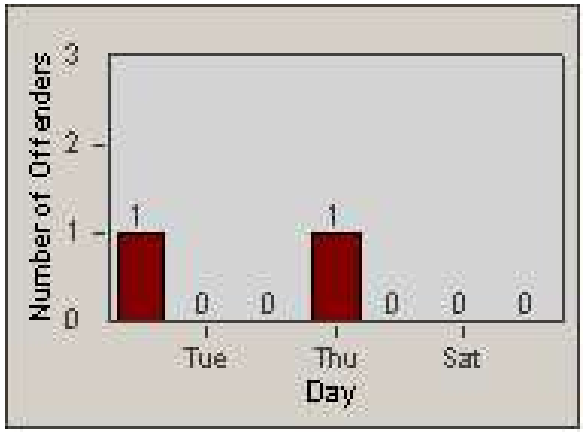

Redflex Redlight Offender Statistics

CONTRACT: Commerce
 DATE FROM: 1/Aug/2009

LOCATION: COM-TEGA-01 Garfield and Telegraph
 DATE TO: 31/Aug/2009

LANE 1

LANE 2

LANE 3

Redflex Redlight Offender Statistics

CONTRACT: Commerce
DATE FROM: 1/Aug/2009

LOCATION: COM-TEGA-01 Garfield and Telegraph
DATE TO: 31/Aug/2009

LANE 4

LANE 5

Redflex Redlight Offender Statistics

CONTRACT: Commerce
 DATE FROM: 1/Aug/2009

LOCATION: COM-TEGA-01 Garfield and Telegraph
 DATE TO: 31/Aug/2009