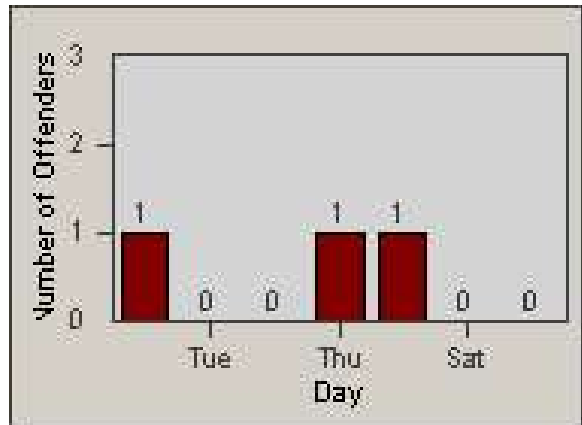

Redflex Redlight Offender Statistics

CONTRACT: Commerce
 DATE FROM: 1/Aug/2009

LOCATION: COM-TEGA-01 Garfield and Telegraph
 DATE TO: 31/Aug/2009

LANE 1

LANE 2

LANE 3

Redflex Redlight Offender Statistics

CONTRACT: Commerce
DATE FROM: 1/Aug/2009

LOCATION: COM-TEGA-01 Garfield and Telegraph
DATE TO: 31/Aug/2009

LANE 4

LANE 5

Redflex Redlight Offender Statistics

CONTRACT: Commerce
 DATE FROM: 1/Aug/2009

LOCATION: COM-TEGA-01 Garfield and Telegraph
 DATE TO: 31/Aug/2009