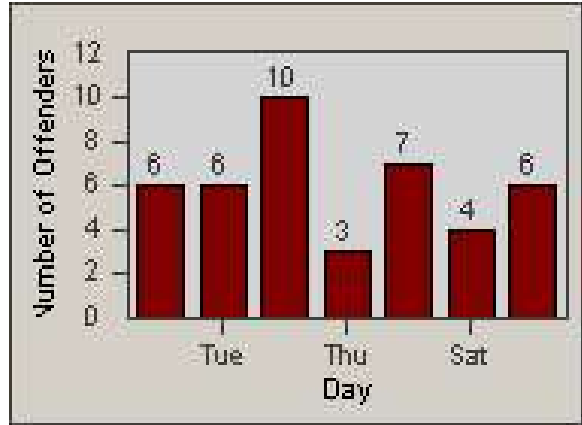

Redflex Redlight Offender Statistics

CONTRACT: Commerce
 DATE FROM: 1/Aug/2009

LOCATION: COM-TEGA-01 Garfield and Telegraph
 DATE TO: 31/Aug/2009

LANE 1

LANE 2

LANE 3

Redflex Redlight Offender Statistics

CONTRACT: Commerce
DATE FROM: 1/Aug/2009

LOCATION: COM-TEGA-01 Garfield and Telegraph
DATE TO: 31/Aug/2009

LANE 4

LANE 5

Redflex Redlight Offender Statistics

CONTRACT: Commerce
 DATE FROM: 1/Aug/2009

LOCATION: COM-TEGA-01 Garfield and Telegraph
 DATE TO: 31/Aug/2009