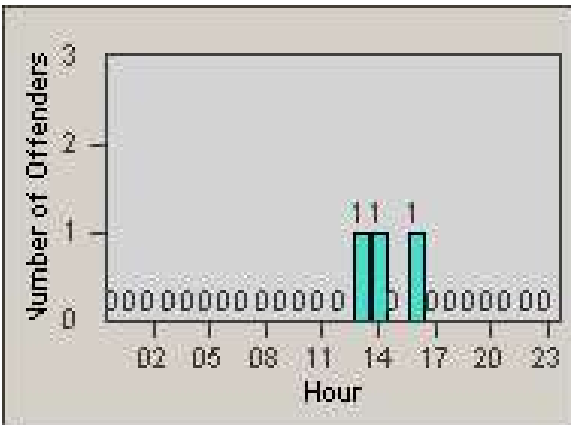

Redflex Redlight Offender Statistics

CONTRACT: Commerce
 DATE FROM: 1/Aug/2009

LOCATION: COM-TEGA-01 Garfield and Telegraph
 DATE TO: 31/Aug/2009

LANE 1

LANE 2

LANE 3

Redflex Redlight Offender Statistics

CONTRACT: Commerce
DATE FROM: 1/Aug/2009

LOCATION: COM-TEGA-01 Garfield and Telegraph
DATE TO: 31/Aug/2009

LANE 4

LANE 5

Redflex Redlight Offender Statistics

CONTRACT: Commerce
 DATE FROM: 1/Aug/2009

LOCATION: COM-TEGA-01 Garfield and Telegraph
 DATE TO: 31/Aug/2009