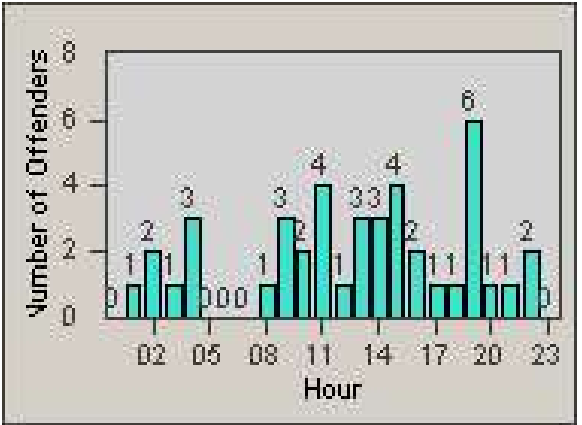

Redflex Redlight Offender Statistics

CONTRACT: Commerce
 DATE FROM: 1/Aug/2009

LOCATION: COM-TEGA-01 Garfield and Telegraph
 DATE TO: 31/Aug/2009

LANE 1

LANE 2

LANE 3

Redflex Redlight Offender Statistics

CONTRACT: Commerce
DATE FROM: 1/Aug/2009

LOCATION: COM-TEGA-01 Garfield and Telegraph
DATE TO: 31/Aug/2009

LANE 4

LANE 5

Redflex Redlight Offender Statistics

CONTRACT: Commerce
 DATE FROM: 1/Aug/2009

LOCATION: COM-TEGA-01 Garfield and Telegraph
 DATE TO: 31/Aug/2009