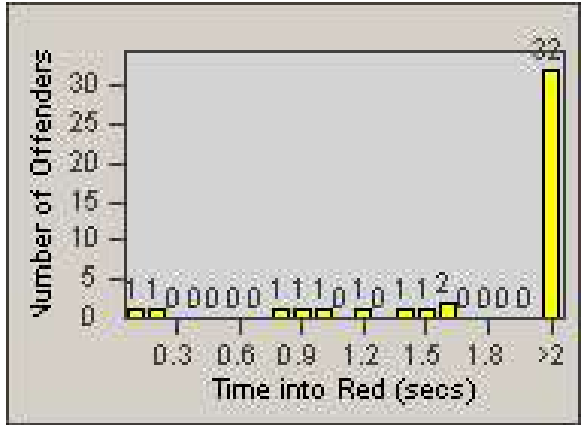

Redflex Redlight Offender Statistics

CONTRACT: Commerce
 DATE FROM: 1/Aug/2009

LOCATION: COM-TEGA-01 Garfield and Telegraph
 DATE TO: 31/Aug/2009

LANE 1

LANE 2

LANE 3

Redflex Redlight Offender Statistics

CONTRACT: Commerce
DATE FROM: 1/Aug/2009

LOCATION: COM-TEGA-01 Garfield and Telegraph
DATE TO: 31/Aug/2009

LANE 4

LANE 5

Redflex Redlight Offender Statistics

CONTRACT: Commerce
 DATE FROM: 1/Aug/2009

LOCATION: COM-TEGA-01 Garfield and Telegraph
 DATE TO: 31/Aug/2009