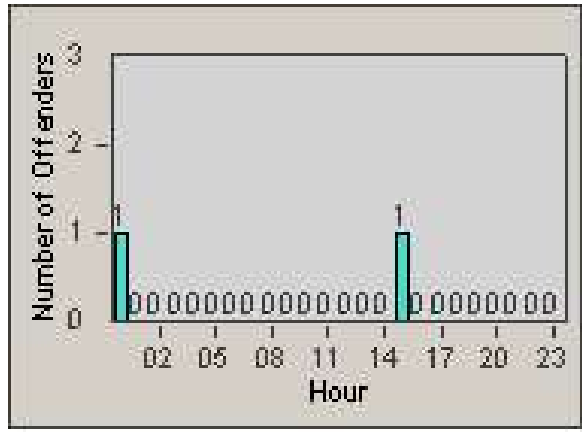

Redflex Redlight Offender Statistics

CONTRACT: Commerce
 DATE FROM: 1/Aug/2009

LOCATION: COM-TEGA-01 Garfield and Telegraph
 DATE TO: 31/Aug/2009

LANE 1

LANE 2

LANE 3

Redflex Redlight Offender Statistics

CONTRACT: Commerce
DATE FROM: 1/Aug/2009

LOCATION: COM-TEGA-01 Garfield and Telegraph
DATE TO: 31/Aug/2009

LANE 4

LANE 5

Redflex Redlight Offender Statistics

CONTRACT: Commerce
 DATE FROM: 1/Aug/2009

LOCATION: COM-TEGA-01 Garfield and Telegraph
 DATE TO: 31/Aug/2009