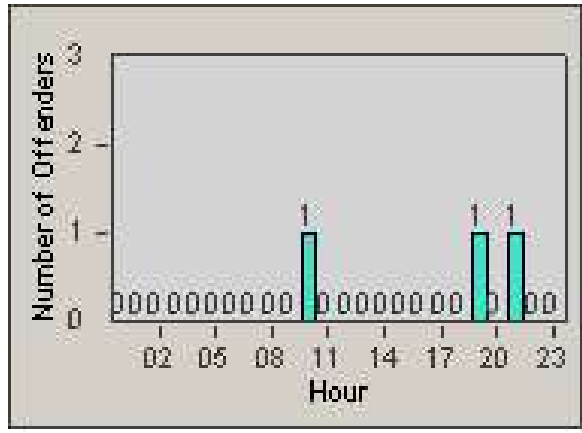

Redflex Redlight Offender Statistics

CONTRACT: Commerce
 DATE FROM: 1/Jul/2009

LOCATION: COM-TEGA-01 Garfield and Telegraph
 DATE TO: 31/Jul/2009

LANE 1

LANE 2

LANE 3

Redflex Redlight Offender Statistics

CONTRACT: Commerce
 DATE FROM: 1/Jul/2009

LOCATION: COM-TEGA-01 Garfield and Telegraph
 DATE TO: 31/Jul/2009

LANE 4

LANE 5

Redflex Redlight Offender Statistics

CONTRACT: Commerce
 DATE FROM: 1/Jul/2009

LOCATION: COM-TEGA-01 Garfield and Telegraph
 DATE TO: 31/Jul/2009