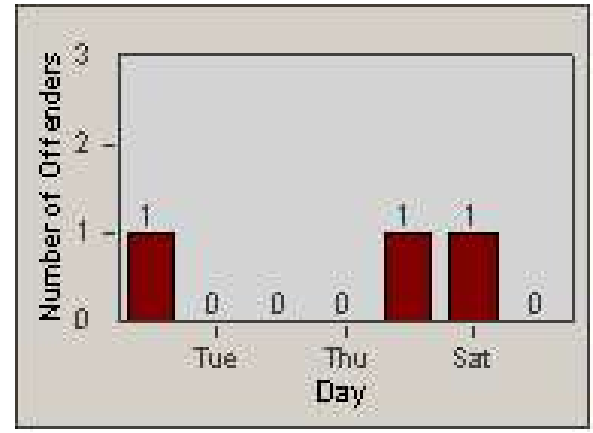

Redflex Redlight Offender Statistics

CONTRACT: Commerce
 DATE FROM: 1/Jul/2009

LOCATION: COM-TEGA-01 Garfield and Telegraph
 DATE TO: 31/Jul/2009

LANE 1

LANE 2

LANE 3

Redflex Redlight Offender Statistics

CONTRACT: Commerce
 DATE FROM: 1/Jul/2009

LOCATION: COM-TEGA-01 Garfield and Telegraph
 DATE TO: 31/Jul/2009

LANE 4

LANE 5

Redflex Redlight Offender Statistics

CONTRACT: Commerce
 DATE FROM: 1/Jul/2009

LOCATION: COM-TEGA-01 Garfield and Telegraph
 DATE TO: 31/Jul/2009