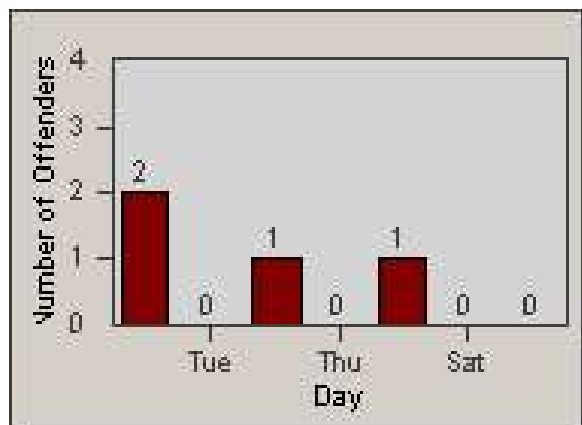

Redflex Redlight Offender Statistics

CONTRACT: Commerce
 DATE FROM: 1/Jul/2009

LOCATION: COM-TEGA-01 Garfield and Telegraph
 DATE TO: 31/Jul/2009

LANE 1

LANE 2

LANE 3

Redflex Redlight Offender Statistics

CONTRACT: Commerce
 DATE FROM: 1/Jul/2009

LOCATION: COM-TEGA-01 Garfield and Telegraph
 DATE TO: 31/Jul/2009

LANE 4

LANE 5

Redflex Redlight Offender Statistics

CONTRACT: Commerce
 DATE FROM: 1/Jul/2009

LOCATION: COM-TEGA-01 Garfield and Telegraph
 DATE TO: 31/Jul/2009