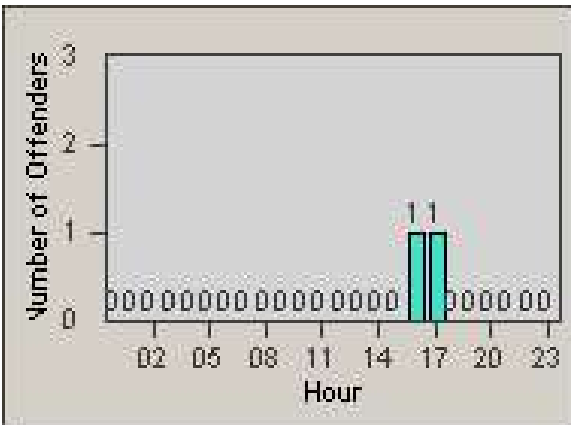

Redflex Redlight Offender Statistics

CONTRACT: Commerce
 DATE FROM: 1/Jul/2009

LOCATION: COM-TEGA-01 Garfield and Telegraph
 DATE TO: 31/Jul/2009

LANE 1

LANE 2

LANE 3

Redflex Redlight Offender Statistics

CONTRACT: Commerce
 DATE FROM: 1/Jul/2009

LOCATION: COM-TEGA-01 Garfield and Telegraph
 DATE TO: 31/Jul/2009

LANE 4

LANE 5

Redflex Redlight Offender Statistics

CONTRACT: Commerce
 DATE FROM: 1/Jul/2009

LOCATION: COM-TEGA-01 Garfield and Telegraph
 DATE TO: 31/Jul/2009