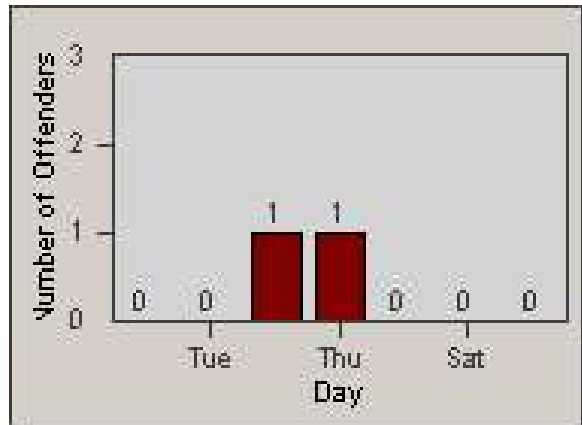

Redflex Redlight Offender Statistics

CONTRACT: Commerce
 DATE FROM: 1/Jul/2009

LOCATION: COM-TEGA-01 Garfield and Telegraph
 DATE TO: 31/Jul/2009

LANE 1

LANE 2

LANE 3

Redflex Redlight Offender Statistics

CONTRACT: Commerce
 DATE FROM: 1/Jul/2009

LOCATION: COM-TEGA-01 Garfield and Telegraph
 DATE TO: 31/Jul/2009

LANE 4

LANE 5

Redflex Redlight Offender Statistics

CONTRACT: Commerce
 DATE FROM: 1/Jul/2009

LOCATION: COM-TEGA-01 Garfield and Telegraph
 DATE TO: 31/Jul/2009