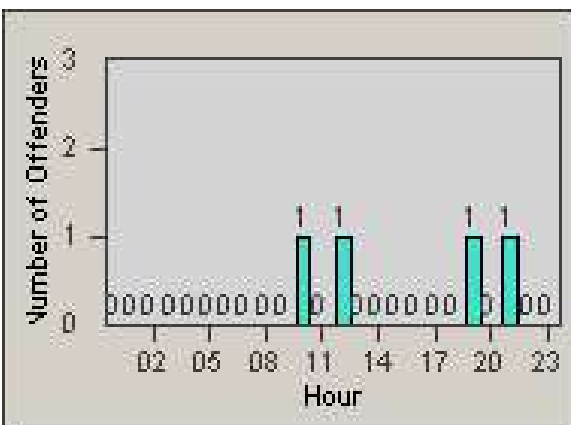

Redflex Redlight Offender Statistics

CONTRACT: Commerce
 DATE FROM: 1/Jul/2009

LOCATION: COM-TEGA-01 Garfield and Telegraph
 DATE TO: 31/Jul/2009

LANE 1

LANE 2

LANE 3

Redflex Redlight Offender Statistics

CONTRACT: Commerce
 DATE FROM: 1/Jul/2009

LOCATION: COM-TEGA-01 Garfield and Telegraph
 DATE TO: 31/Jul/2009

LANE 4

LANE 5

Redflex Redlight Offender Statistics

CONTRACT: Commerce
 DATE FROM: 1/Jul/2009

LOCATION: COM-TEGA-01 Garfield and Telegraph
 DATE TO: 31/Jul/2009