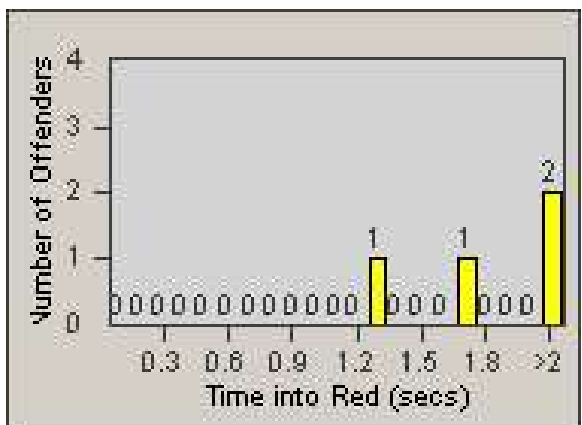

Redflex Redlight Offender Statistics

CONTRACT: Commerce
 DATE FROM: 1/Jul/2009

LOCATION: COM-TEGA-01 Garfield and Telegraph
 DATE TO: 31/Jul/2009

LANE 1

LANE 2

LANE 3

Redflex Redlight Offender Statistics

CONTRACT: Commerce
 DATE FROM: 1/Jul/2009

LOCATION: COM-TEGA-01 Garfield and Telegraph
 DATE TO: 31/Jul/2009

LANE 4

LANE 5

Redflex Redlight Offender Statistics

CONTRACT: Commerce
 DATE FROM: 1/Jul/2009

LOCATION: COM-TEGA-01 Garfield and Telegraph
 DATE TO: 31/Jul/2009