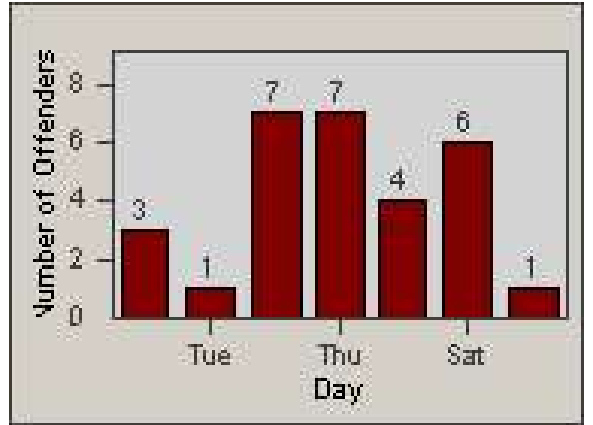

Redflex Redlight Offender Statistics

CONTRACT: Commerce
 DATE FROM: 1/Jul/2009

LOCATION: COM-TEGA-01 Garfield and Telegraph
 DATE TO: 31/Jul/2009

LANE 1

LANE 2

LANE 3

Redflex Redlight Offender Statistics

CONTRACT: Commerce
 DATE FROM: 1/Jul/2009

LOCATION: COM-TEGA-01 Garfield and Telegraph
 DATE TO: 31/Jul/2009

LANE 4

LANE 5

Redflex Redlight Offender Statistics

CONTRACT: Commerce
 DATE FROM: 1/Jul/2009

LOCATION: COM-TEGA-01 Garfield and Telegraph
 DATE TO: 31/Jul/2009