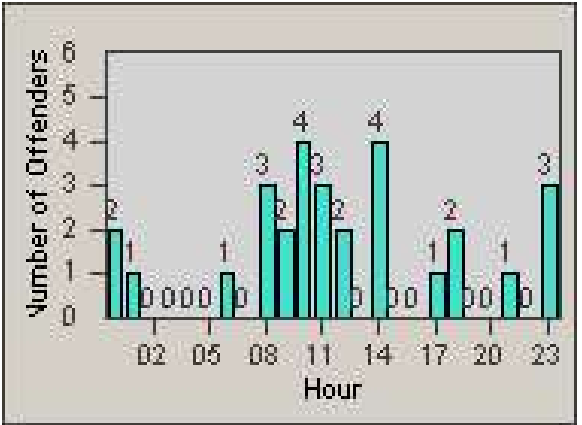

Redflex Redlight Offender Statistics

CONTRACT: Commerce
 DATE FROM: 1/Jul/2009

LOCATION: COM-TEGA-01 Garfield and Telegraph
 DATE TO: 31/Jul/2009

LANE 1

LANE 2

LANE 3

Redflex Redlight Offender Statistics

CONTRACT: Commerce
 DATE FROM: 1/Jul/2009

LOCATION: COM-TEGA-01 Garfield and Telegraph
 DATE TO: 31/Jul/2009

LANE 4

LANE 5

Redflex Redlight Offender Statistics

CONTRACT: Commerce
 DATE FROM: 1/Jul/2009

LOCATION: COM-TEGA-01 Garfield and Telegraph
 DATE TO: 31/Jul/2009