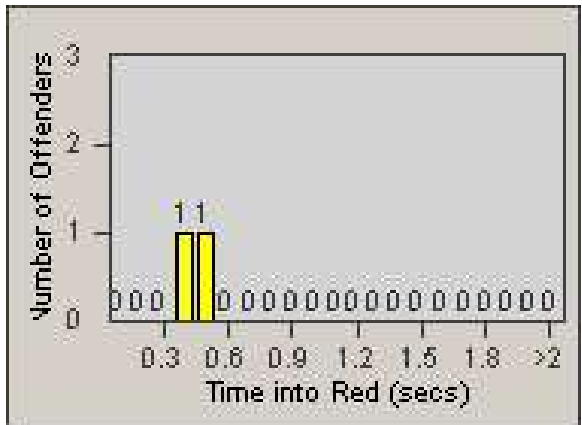

Redflex Redlight Offender Statistics

CONTRACT: Commerce
 DATE FROM: 1/Jul/2009

LOCATION: COM-TEGA-01 Garfield and Telegraph
 DATE TO: 31/Jul/2009

LANE 1

LANE 2

LANE 3

Redflex Redlight Offender Statistics

CONTRACT: Commerce
 DATE FROM: 1/Jul/2009

LOCATION: COM-TEGA-01 Garfield and Telegraph
 DATE TO: 31/Jul/2009

LANE 4

LANE 5

Redflex Redlight Offender Statistics

CONTRACT: Commerce
 DATE FROM: 1/Jul/2009

LOCATION: COM-TEGA-01 Garfield and Telegraph
 DATE TO: 31/Jul/2009