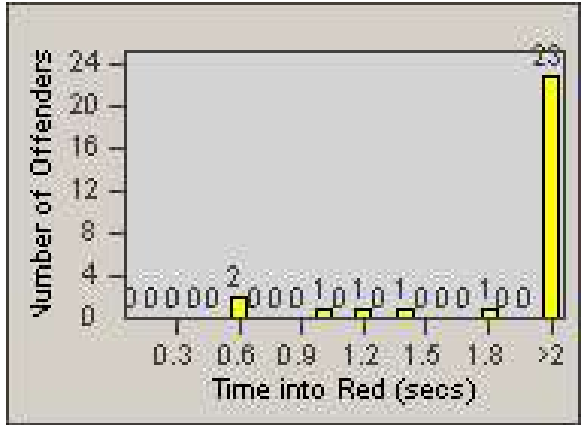

Redflex Redlight Offender Statistics

CONTRACT: Commerce
 DATE FROM: 1/Jul/2009

LOCATION: COM-TEGA-01 Garfield and Telegraph
 DATE TO: 31/Jul/2009

LANE 1

LANE 2

LANE 3

Redflex Redlight Offender Statistics

CONTRACT: Commerce
 DATE FROM: 1/Jul/2009

LOCATION: COM-TEGA-01 Garfield and Telegraph
 DATE TO: 31/Jul/2009

LANE 4

LANE 5

Redflex Redlight Offender Statistics

CONTRACT: Commerce
 DATE FROM: 1/Jul/2009

LOCATION: COM-TEGA-01 Garfield and Telegraph
 DATE TO: 31/Jul/2009