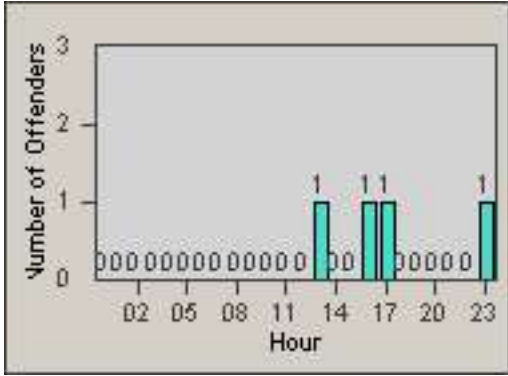

Redflex Redlight Offender Statistics

CONTRACT: Commerce
 DATE FROM: 01-Jul-2012

LOCATION: COM-TEGA-01 Garfield and Telegraph
 DATE TO: 31-Jul-2012

LANE 1

LANE 2

LANE 3

Redflex Redlight Offender Statistics

CONTRACT: Commerce
 DATE FROM: 01-Jul-2012

LOCATION: COM-TEGA-01 Garfield and Telegraph
 DATE TO: 31-Jul-2012

LANE 4

LANE 5

Redflex Redlight Offender Statistics

CONTRACT: Commerce
 DATE FROM: 01-Jul-2012

LOCATION: COM-TEGA-01 Garfield and Telegraph
 DATE TO: 31-Jul-2012