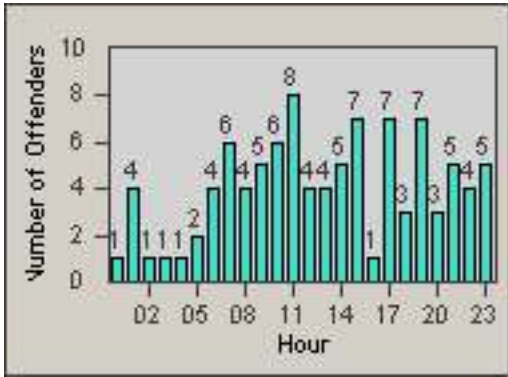

Redflex Redlight Offender Statistics

CONTRACT: Commerce
 DATE FROM: 01-Jul-2012

LOCATION: COM-TEGA-01 Garfield and Telegraph
 DATE TO: 31-Jul-2012

LANE 1

LANE 2

LANE 3

Redflex Redlight Offender Statistics

CONTRACT: Commerce
 DATE FROM: 01-Jul-2012

LOCATION: COM-TEGA-01 Garfield and Telegraph
 DATE TO: 31-Jul-2012

LANE 4

LANE 5

Redflex Redlight Offender Statistics

CONTRACT: Commerce
 DATE FROM: 01-Jul-2012

LOCATION: COM-TEGA-01 Garfield and Telegraph
 DATE TO: 31-Jul-2012