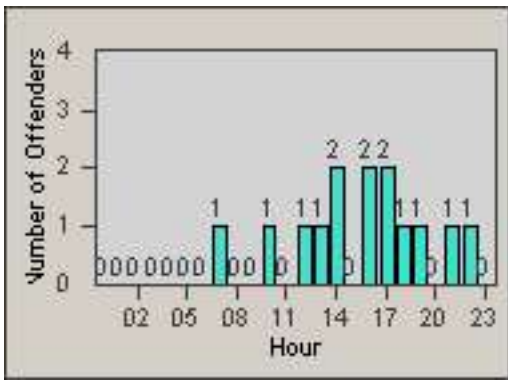

Redflex Redlight Offender Statistics

CONTRACT: Commerce
 DATE FROM: 01-Jul-2012

LOCATION: COM-TEGA-01 Garfield and Telegraph
 DATE TO: 31-Jul-2012

LANE 1

LANE 2

LANE 3

Redflex Redlight Offender Statistics

CONTRACT: Commerce
 DATE FROM: 01-Jul-2012

LOCATION: COM-TEGA-01 Garfield and Telegraph
 DATE TO: 31-Jul-2012

LANE 4

LANE 5

Redflex Redlight Offender Statistics

CONTRACT: Commerce
 DATE FROM: 01-Jul-2012

LOCATION: COM-TEGA-01 Garfield and Telegraph
 DATE TO: 31-Jul-2012