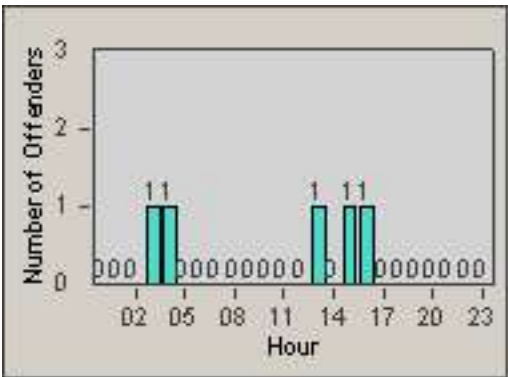

Redflex Redlight Offender Statistics

CONTRACT: Commerce
 DATE FROM: 01-Jul-2012

LOCATION: COM-TEGA-01 Garfield and Telegraph
 DATE TO: 31-Jul-2012

LANE 1

LANE 2

LANE 3

Redflex Redlight Offender Statistics

CONTRACT: Commerce
 DATE FROM: 01-Jul-2012

LOCATION: COM-TEGA-01 Garfield and Telegraph
 DATE TO: 31-Jul-2012

LANE 4

LANE 5

Redflex Redlight Offender Statistics

CONTRACT: Commerce
 DATE FROM: 01-Jul-2012

LOCATION: COM-TEGA-01 Garfield and Telegraph
 DATE TO: 31-Jul-2012