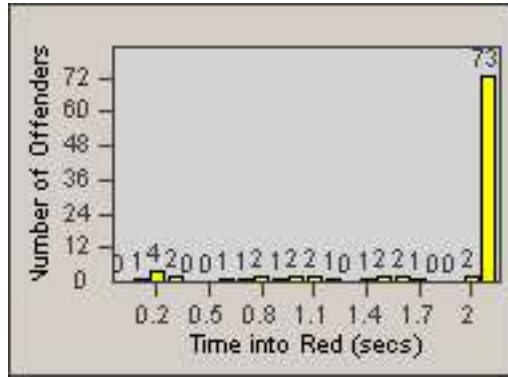

Redflex Redlight Offender Statistics

CONTRACT: Commerce
 DATE FROM: 01-Jul-2012

LOCATION: COM-TEGA-01 Garfield and Telegraph
 DATE TO: 31-Jul-2012

LANE 1

LANE 2

LANE 3

Redflex Redlight Offender Statistics

CONTRACT: Commerce
 DATE FROM: 01-Jul-2012

LOCATION: COM-TEGA-01 Garfield and Telegraph
 DATE TO: 31-Jul-2012

LANE 4

LANE 5

Redflex Redlight Offender Statistics

CONTRACT: Commerce
 DATE FROM: 01-Jul-2012

LOCATION: COM-TEGA-01 Garfield and Telegraph
 DATE TO: 31-Jul-2012