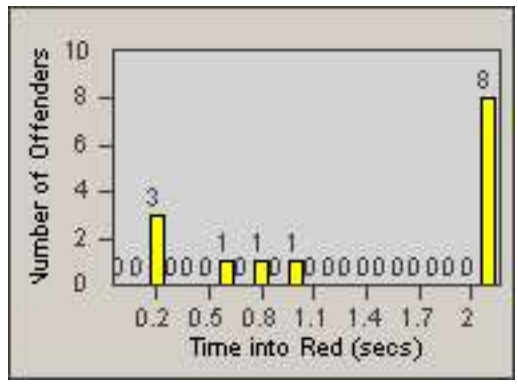

Redflex Redlight Offender Statistics

CONTRACT: Commerce
 DATE FROM: 01-Jul-2012

LOCATION: COM-TEGA-01 Garfield and Telegraph
 DATE TO: 31-Jul-2012

LANE 1

LANE 2

LANE 3

Redflex Redlight Offender Statistics

CONTRACT: Commerce
 DATE FROM: 01-Jul-2012

LOCATION: COM-TEGA-01 Garfield and Telegraph
 DATE TO: 31-Jul-2012

LANE 4

LANE 5

Redflex Redlight Offender Statistics

CONTRACT: Commerce
 DATE FROM: 01-Jul-2012

LOCATION: COM-TEGA-01 Garfield and Telegraph
 DATE TO: 31-Jul-2012