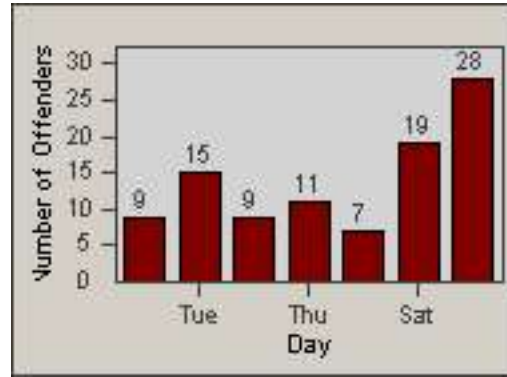

Redflex Redlight Offender Statistics

CONTRACT: Commerce
 DATE FROM: 01-Jul-2012

LOCATION: COM-TEGA-01 Garfield and Telegraph
 DATE TO: 31-Jul-2012

LANE 1

LANE 2

LANE 3

Redflex Redlight Offender Statistics

CONTRACT: Commerce
 DATE FROM: 01-Jul-2012

LOCATION: COM-TEGA-01 Garfield and Telegraph
 DATE TO: 31-Jul-2012

LANE 4

LANE 5

Redflex Redlight Offender Statistics

CONTRACT: Commerce
 DATE FROM: 01-Jul-2012

LOCATION: COM-TEGA-01 Garfield and Telegraph
 DATE TO: 31-Jul-2012