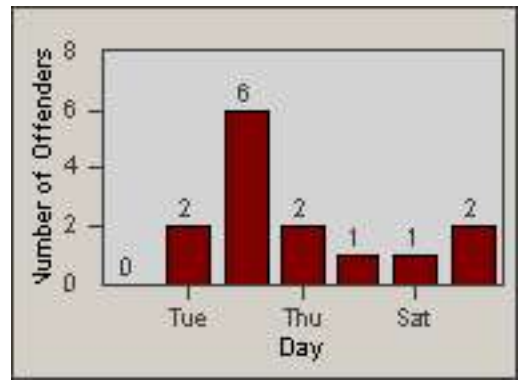

Redflex Redlight Offender Statistics

CONTRACT: Commerce
 DATE FROM: 01-Jul-2012

LOCATION: COM-TEGA-01 Garfield and Telegraph
 DATE TO: 31-Jul-2012

LANE 1

LANE 2

LANE 3

Redflex Redlight Offender Statistics

CONTRACT: Commerce
 DATE FROM: 01-Jul-2012

LOCATION: COM-TEGA-01 Garfield and Telegraph
 DATE TO: 31-Jul-2012

LANE 4

LANE 5

Redflex Redlight Offender Statistics

CONTRACT: Commerce
 DATE FROM: 01-Jul-2012

LOCATION: COM-TEGA-01 Garfield and Telegraph
 DATE TO: 31-Jul-2012