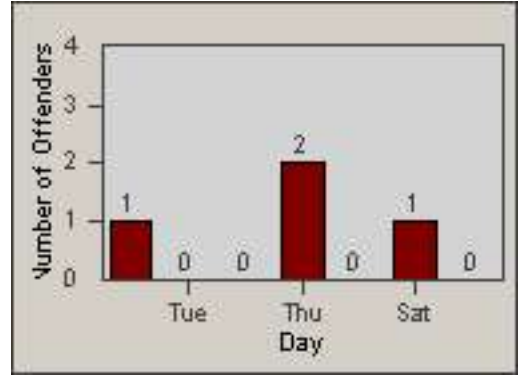

Redflex Redlight Offender Statistics

CONTRACT: Commerce
 DATE FROM: 01-Jul-2012

LOCATION: COM-TEGA-01 Garfield and Telegraph
 DATE TO: 31-Jul-2012

LANE 1

LANE 2

LANE 3

Redflex Redlight Offender Statistics

CONTRACT: Commerce
 DATE FROM: 01-Jul-2012

LOCATION: COM-TEGA-01 Garfield and Telegraph
 DATE TO: 31-Jul-2012

LANE 4

LANE 5

Redflex Redlight Offender Statistics

CONTRACT: Commerce
 DATE FROM: 01-Jul-2012

LOCATION: COM-TEGA-01 Garfield and Telegraph
 DATE TO: 31-Jul-2012