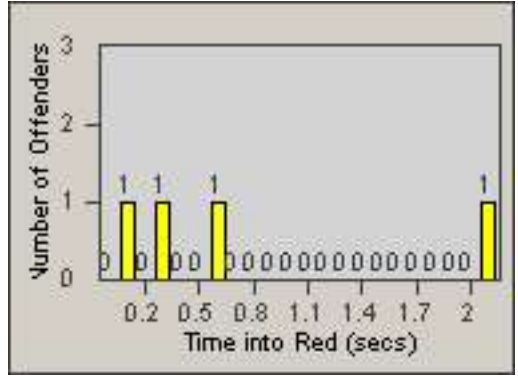

Redflex Redlight Offender Statistics

CONTRACT: Commerce
 DATE FROM: 01-Jul-2012

LOCATION: COM-TEGA-01 Garfield and Telegraph
 DATE TO: 31-Jul-2012

LANE 1

LANE 2

LANE 3

Redflex Redlight Offender Statistics

CONTRACT: Commerce
 DATE FROM: 01-Jul-2012

LOCATION: COM-TEGA-01 Garfield and Telegraph
 DATE TO: 31-Jul-2012

LANE 4

LANE 5

Redflex Redlight Offender Statistics

CONTRACT: Commerce
 DATE FROM: 01-Jul-2012

LOCATION: COM-TEGA-01 Garfield and Telegraph
 DATE TO: 31-Jul-2012