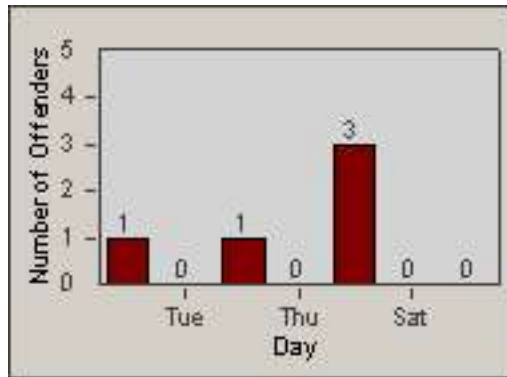

Redflex Redlight Offender Statistics

CONTRACT: Commerce
 DATE FROM: 01-Jul-2012

LOCATION: COM-TEGA-01 Garfield and Telegraph
 DATE TO: 31-Jul-2012

LANE 1

LANE 2

LANE 3

Redflex Redlight Offender Statistics

CONTRACT: Commerce
 DATE FROM: 01-Jul-2012

LOCATION: COM-TEGA-01 Garfield and Telegraph
 DATE TO: 31-Jul-2012

LANE 4

LANE 5

Redflex Redlight Offender Statistics

CONTRACT: Commerce
 DATE FROM: 01-Jul-2012

LOCATION: COM-TEGA-01 Garfield and Telegraph
 DATE TO: 31-Jul-2012