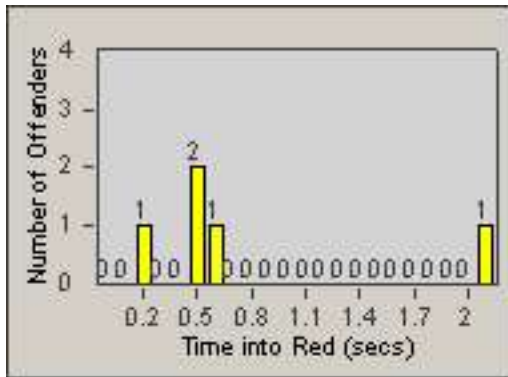

Redflex Redlight Offender Statistics

CONTRACT: Commerce
 DATE FROM: 01-Jul-2012

LOCATION: COM-TEGA-01 Garfield and Telegraph
 DATE TO: 31-Jul-2012

LANE 1

LANE 2

LANE 3

Redflex Redlight Offender Statistics

CONTRACT: Commerce
 DATE FROM: 01-Jul-2012

LOCATION: COM-TEGA-01 Garfield and Telegraph
 DATE TO: 31-Jul-2012

LANE 4

LANE 5

Redflex Redlight Offender Statistics

CONTRACT: Commerce
 DATE FROM: 01-Jul-2012

LOCATION: COM-TEGA-01 Garfield and Telegraph
 DATE TO: 31-Jul-2012