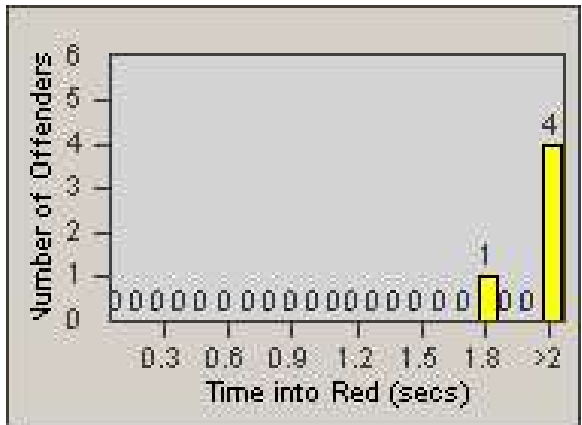

# Redflex Redlight Offender Statistics

CONTRACT: Commerce  
 DATE FROM: 1/Sep/2009

LOCATION: COM-TEGA-01 Garfield and Telegraph  
 DATE TO: 30/Sep/2009

LANE 1

LANE 2

LANE 3

# Redflex Redlight Offender Statistics

CONTRACT: Commerce  
 DATE FROM: 1/Sep/2009

LOCATION: COM-TEGA-01 Garfield and Telegraph  
 DATE TO: 30/Sep/2009

LANE 4

LANE 5

# Redflex Redlight Offender Statistics

CONTRACT: Commerce  
DATE FROM: 1/Sep/2009

LOCATION: COM-TEGA-01 Garfield and Telegraph  
DATE TO: 30/Sep/2009