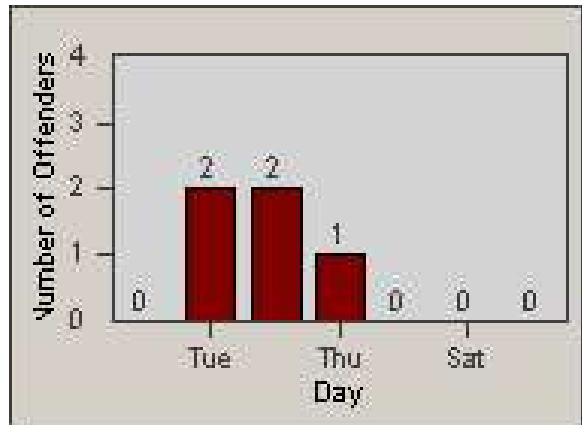

# Redflex Redlight Offender Statistics

CONTRACT: Commerce  
 DATE FROM: 1/Sep/2009

LOCATION: COM-TEGA-01 Garfield and Telegraph  
 DATE TO: 30/Sep/2009

LANE 1

LANE 2

LANE 3

# Redflex Redlight Offender Statistics

CONTRACT: Commerce  
 DATE FROM: 1/Sep/2009

LOCATION: COM-TEGA-01 Garfield and Telegraph  
 DATE TO: 30/Sep/2009

LANE 4

LANE 5