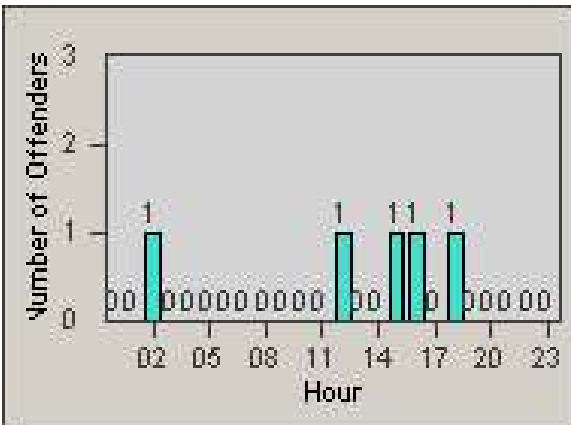

# Redflex Redlight Offender Statistics

CONTRACT: Commerce  
 DATE FROM: 1/Sep/2009

LOCATION: COM-TEGA-01 Garfield and Telegraph  
 DATE TO: 30/Sep/2009

LANE 1

LANE 2

LANE 3

# Redflex Redlight Offender Statistics

CONTRACT: Commerce  
 DATE FROM: 1/Sep/2009

LOCATION: COM-TEGA-01 Garfield and Telegraph  
 DATE TO: 30/Sep/2009

LANE 4

LANE 5

# Redflex Redlight Offender Statistics

CONTRACT: Commerce  
DATE FROM: 1/Sep/2009

LOCATION: COM-TEGA-01 Garfield and Telegraph  
DATE TO: 30/Sep/2009