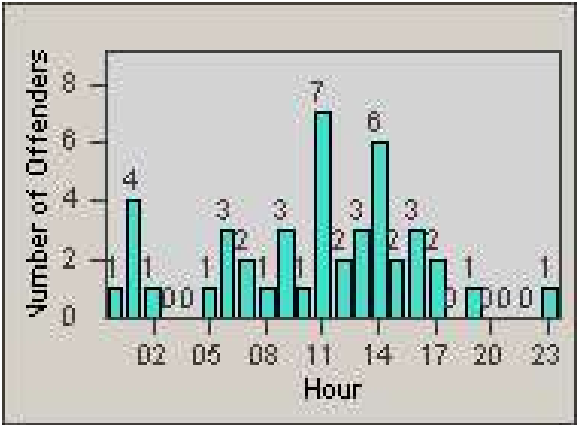

# Redflex Redlight Offender Statistics

CONTRACT: Commerce  
 DATE FROM: 1/Sep/2009

LOCATION: COM-TEGA-01 Garfield and Telegraph  
 DATE TO: 30/Sep/2009

LANE 1

LANE 2

LANE 3

# Redflex Redlight Offender Statistics

CONTRACT: Commerce  
 DATE FROM: 1/Sep/2009

LOCATION: COM-TEGA-01 Garfield and Telegraph  
 DATE TO: 30/Sep/2009

LANE 4

LANE 5

# Redflex Redlight Offender Statistics

CONTRACT: Commerce  
DATE FROM: 1/Sep/2009

LOCATION: COM-TEGA-01 Garfield and Telegraph  
DATE TO: 30/Sep/2009