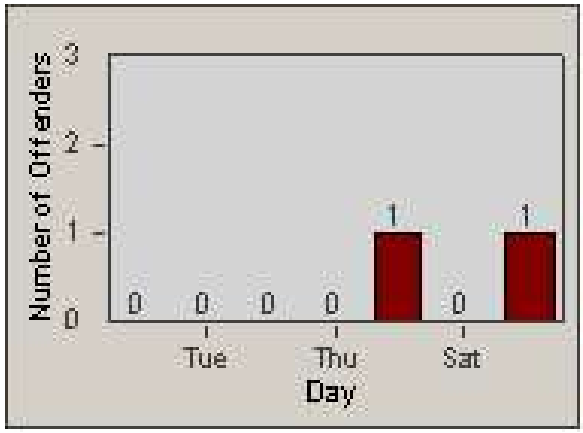

# Redflex Redlight Offender Statistics

CONTRACT: Commerce  
 DATE FROM: 1/Sep/2009

LOCATION: COM-TEGA-01 Garfield and Telegraph  
 DATE TO: 30/Sep/2009

LANE 1

LANE 2

LANE 3

# Redflex Redlight Offender Statistics

CONTRACT: Commerce  
 DATE FROM: 1/Sep/2009

LOCATION: COM-TEGA-01 Garfield and Telegraph  
 DATE TO: 30/Sep/2009

LANE 4

LANE 5