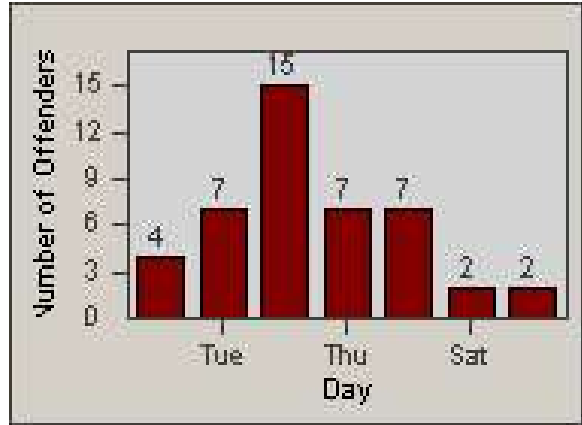

# Redflex Redlight Offender Statistics

CONTRACT: Commerce  
 DATE FROM: 1/Sep/2009

LOCATION: COM-TEGA-01 Garfield and Telegraph  
 DATE TO: 30/Sep/2009

LANE 4

LANE 5

# Redflex Redlight Offender Statistics

CONTRACT: Commerce  
DATE FROM: 1/Sep/2009

LOCATION: COM-TEGA-01 Garfield and Telegraph  
DATE TO: 30/Sep/2009