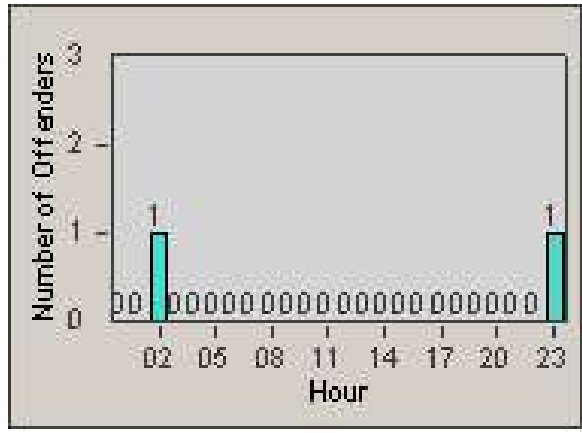

# Redflex Redlight Offender Statistics

CONTRACT: Commerce  
 DATE FROM: 1/Sep/2009

LOCATION: COM-TEGA-01 Garfield and Telegraph  
 DATE TO: 30/Sep/2009

LANE 1

LANE 2

LANE 3

# Redflex Redlight Offender Statistics

CONTRACT: Commerce  
 DATE FROM: 1/Sep/2009

LOCATION: COM-TEGA-01 Garfield and Telegraph  
 DATE TO: 30/Sep/2009

LANE 4

LANE 5

# Redflex Redlight Offender Statistics

CONTRACT: Commerce  
DATE FROM: 1/Sep/2009

LOCATION: COM-TEGA-01 Garfield and Telegraph  
DATE TO: 30/Sep/2009