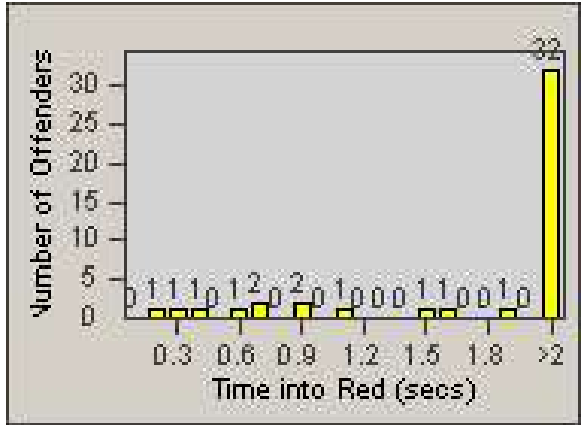

# Redflex Redlight Offender Statistics

CONTRACT: Commerce  
 DATE FROM: 1/Sep/2009

LOCATION: COM-TEGA-01 Garfield and Telegraph  
 DATE TO: 30/Sep/2009

LANE 1

LANE 2

LANE 3

# Redflex Redlight Offender Statistics

CONTRACT: Commerce  
 DATE FROM: 1/Sep/2009

LOCATION: COM-TEGA-01 Garfield and Telegraph  
 DATE TO: 30/Sep/2009

LANE 4

LANE 5

# Redflex Redlight Offender Statistics

CONTRACT: Commerce  
DATE FROM: 1/Sep/2009

LOCATION: COM-TEGA-01 Garfield and Telegraph  
DATE TO: 30/Sep/2009