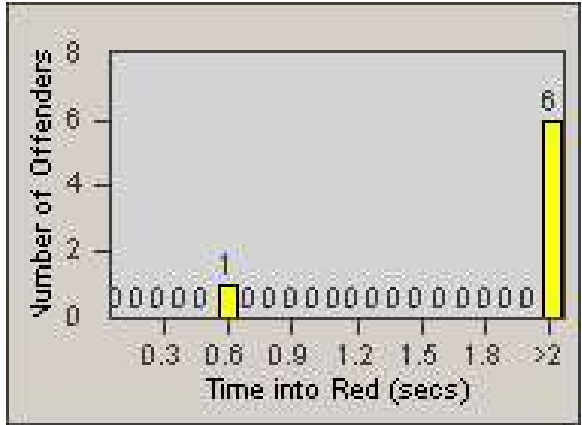

# Redflex Redlight Offender Statistics

CONTRACT: Commerce  
 DATE FROM: 1/Aug/2009

LOCATION: COM-TEGA-03 Garfield and Telegraph  
 DATE TO: 31/Aug/2009

LANE 4

LANE 5

# Redflex Redlight Offender Statistics

CONTRACT: Commerce  
 DATE FROM: 1/Aug/2009

LOCATION: COM-TEGA-03 Garfield and Telegraph  
 DATE TO: 31/Aug/2009