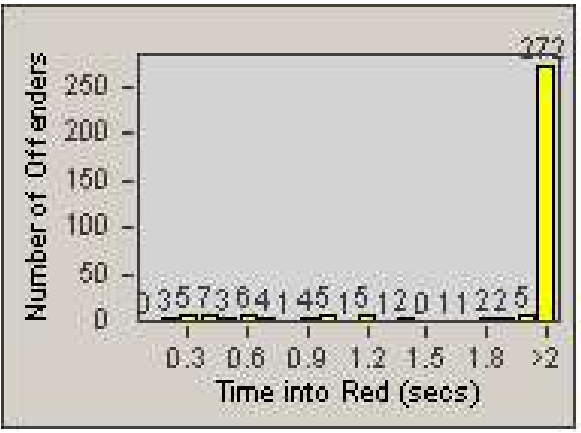

# Redflex Redlight Offender Statistics

CONTRACT: Commerce  
 DATE FROM: 1/Aug/2009

LOCATION: COM-TEGA-03 Garfield and Telegraph  
 DATE TO: 31/Aug/2009

LANE 4

LANE 5

# Redflex Redlight Offender Statistics

CONTRACT: Commerce  
 DATE FROM: 1/Aug/2009

LOCATION: COM-TEGA-03 Garfield and Telegraph  
 DATE TO: 31/Aug/2009