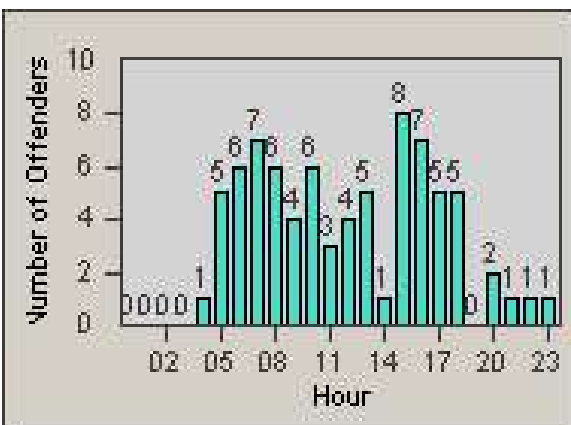

# Redflex Redlight Offender Statistics

CONTRACT: Commerce  
DATE FROM: 1/Aug/2009

LOCATION: COM-TEGA-03 Garfield and Telegraph  
DATE TO: 31/Aug/2009

LANE 1

LANE 2

LANE 3

# Redflex Redlight Offender Statistics

CONTRACT: Commerce  
 DATE FROM: 1/Aug/2009

LOCATION: COM-TEGA-03 Garfield and Telegraph  
 DATE TO: 31/Aug/2009

LANE 4

LANE 5

# Redflex Redlight Offender Statistics

CONTRACT: Commerce  
 DATE FROM: 1/Aug/2009

LOCATION: COM-TEGA-03 Garfield and Telegraph  
 DATE TO: 31/Aug/2009