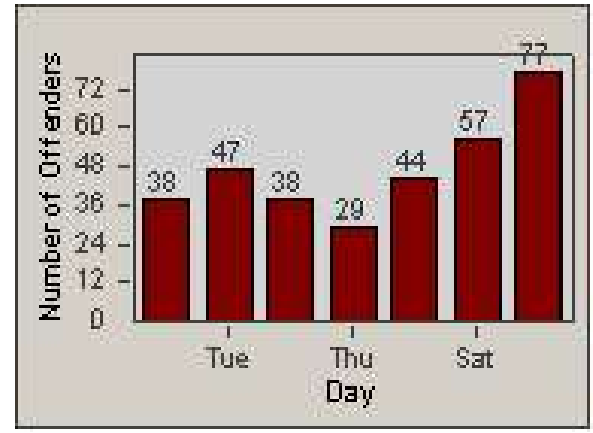

# Redflex Redlight Offender Statistics

CONTRACT: Commerce  
 DATE FROM: 1/Aug/2009

LOCATION: COM-TEGA-03 Garfield and Telegraph  
 DATE TO: 31/Aug/2009

LANE 4

LANE 5

# Redflex Redlight Offender Statistics

CONTRACT: Commerce  
 DATE FROM: 1/Aug/2009

LOCATION: COM-TEGA-03 Garfield and Telegraph  
 DATE TO: 31/Aug/2009