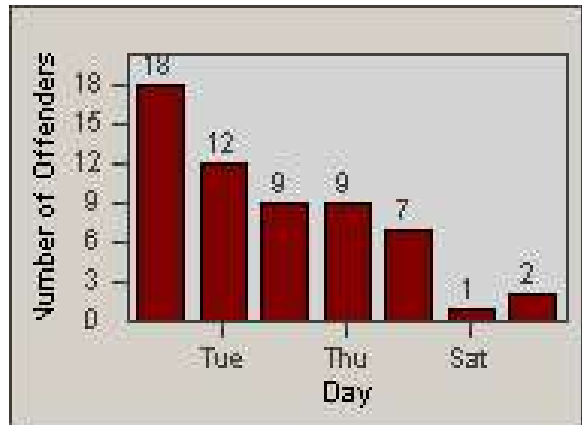

# Redflex Redlight Offender Statistics

CONTRACT: Commerce  
DATE FROM: 1/Aug/2009

LOCATION: COM-TEGA-03 Garfield and Telegraph  
DATE TO: 31/Aug/2009

LANE 1

LANE 2

LANE 3

# Redflex Redlight Offender Statistics

CONTRACT: Commerce  
 DATE FROM: 1/Aug/2009

LOCATION: COM-TEGA-03 Garfield and Telegraph  
 DATE TO: 31/Aug/2009

LANE 4

LANE 5