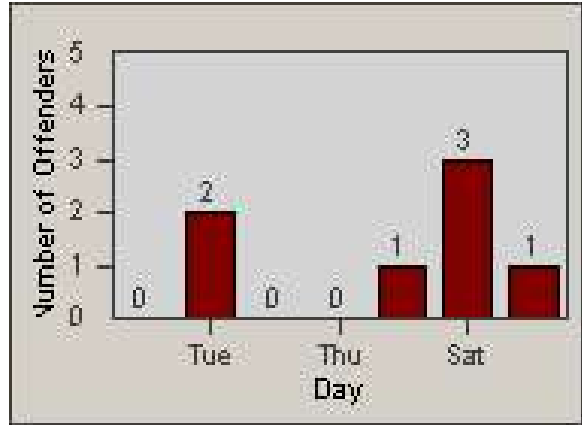

# Redflex Redlight Offender Statistics

CONTRACT: Commerce  
 DATE FROM: 1/Aug/2009

LOCATION: COM-TEGA-03 Garfield and Telegraph  
 DATE TO: 31/Aug/2009

LANE 4

LANE 5

# Redflex Redlight Offender Statistics

CONTRACT: Commerce  
 DATE FROM: 1/Aug/2009

LOCATION: COM-TEGA-03 Garfield and Telegraph  
 DATE TO: 31/Aug/2009