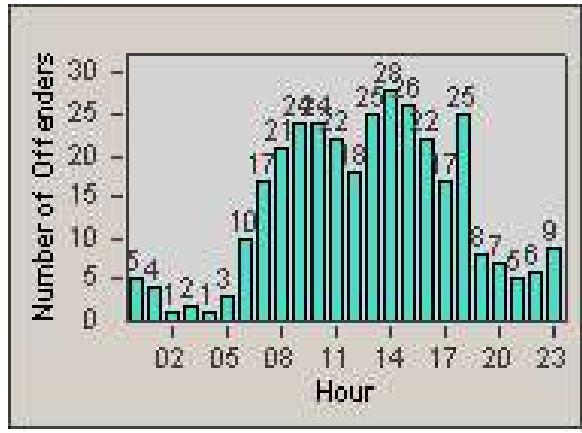

# Redflex Redlight Offender Statistics

CONTRACT: Commerce  
 DATE FROM: 1/Aug/2009

LOCATION: COM-TEGA-03 Garfield and Telegraph  
 DATE TO: 31/Aug/2009

LANE 4

LANE 5

# Redflex Redlight Offender Statistics

CONTRACT: Commerce  
 DATE FROM: 1/Aug/2009

LOCATION: COM-TEGA-03 Garfield and Telegraph  
 DATE TO: 31/Aug/2009