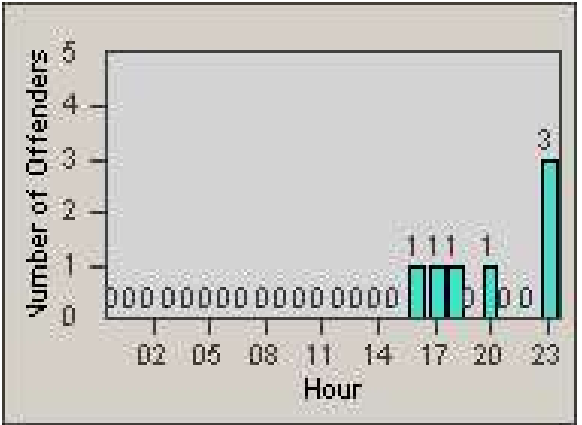

# Redflex Redlight Offender Statistics

CONTRACT: Commerce  
 DATE FROM: 1/Aug/2009

LOCATION: COM-TEGA-03 Garfield and Telegraph  
 DATE TO: 31/Aug/2009

LANE 4

LANE 5

# Redflex Redlight Offender Statistics

CONTRACT: Commerce  
 DATE FROM: 1/Aug/2009

LOCATION: COM-TEGA-03 Garfield and Telegraph  
 DATE TO: 31/Aug/2009