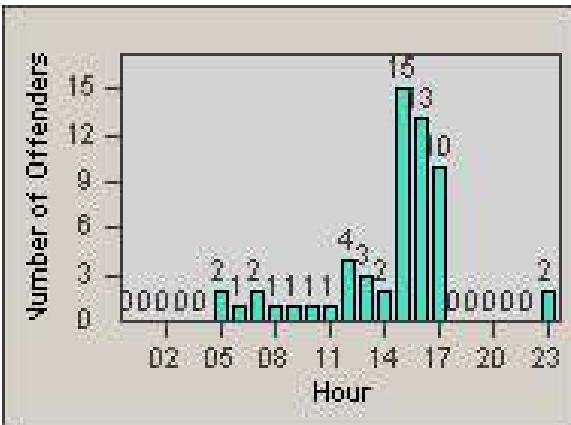

# Redflex Redlight Offender Statistics

CONTRACT: Commerce  
DATE FROM: 1/Aug/2009

LOCATION: COM-TEGA-03 Garfield and Telegraph  
DATE TO: 31/Aug/2009

LANE 1

LANE 2

LANE 3

# Redflex Redlight Offender Statistics

CONTRACT: Commerce  
 DATE FROM: 1/Aug/2009

LOCATION: COM-TEGA-03 Garfield and Telegraph  
 DATE TO: 31/Aug/2009

LANE 4

LANE 5

# Redflex Redlight Offender Statistics

CONTRACT: Commerce  
 DATE FROM: 1/Aug/2009

LOCATION: COM-TEGA-03 Garfield and Telegraph  
 DATE TO: 31/Aug/2009