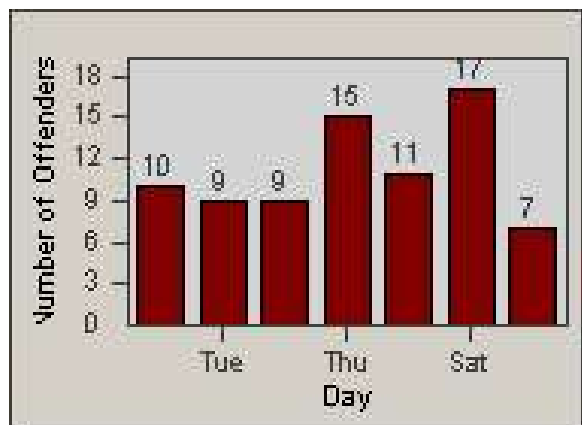

# Redflex Redlight Offender Statistics

CONTRACT: Commerce  
DATE FROM: 1/Aug/2009

LOCATION: COM-TEGA-03 Garfield and Telegraph  
DATE TO: 31/Aug/2009

LANE 1

LANE 2

LANE 3

# Redflex Redlight Offender Statistics

CONTRACT: Commerce  
 DATE FROM: 1/Aug/2009

LOCATION: COM-TEGA-03 Garfield and Telegraph  
 DATE TO: 31/Aug/2009

LANE 4

LANE 5