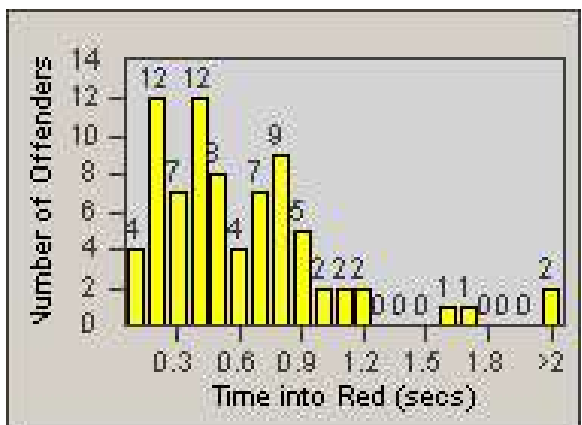

# Redflex Redlight Offender Statistics

CONTRACT: Commerce  
DATE FROM: 1/Aug/2009

LOCATION: COM-TEGA-03 Garfield and Telegraph  
DATE TO: 31/Aug/2009

LANE 1

LANE 2

LANE 3

# Redflex Redlight Offender Statistics

CONTRACT: Commerce  
 DATE FROM: 1/Aug/2009

LOCATION: COM-TEGA-03 Garfield and Telegraph  
 DATE TO: 31/Aug/2009

LANE 4

LANE 5

# Redflex Redlight Offender Statistics

CONTRACT: Commerce  
 DATE FROM: 1/Aug/2009

LOCATION: COM-TEGA-03 Garfield and Telegraph  
 DATE TO: 31/Aug/2009