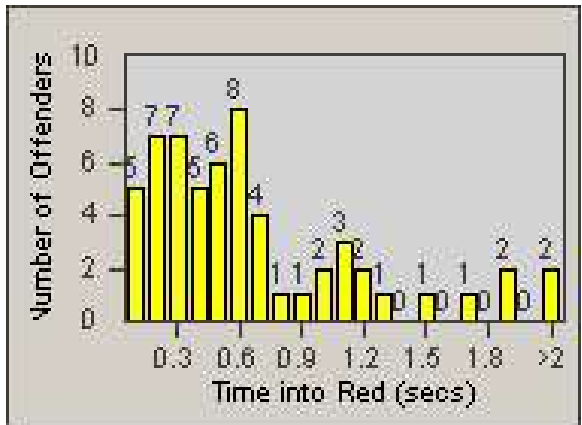

# Redflex Redlight Offender Statistics

CONTRACT: Commerce  
DATE FROM: 1/Aug/2009

LOCATION: COM-TEGA-03 Garfield and Telegraph  
DATE TO: 31/Aug/2009

LANE 1

LANE 2

LANE 3

# Redflex Redlight Offender Statistics

CONTRACT: Commerce  
 DATE FROM: 1/Aug/2009

LOCATION: COM-TEGA-03 Garfield and Telegraph  
 DATE TO: 31/Aug/2009

LANE 4

LANE 5

# Redflex Redlight Offender Statistics

CONTRACT: Commerce  
 DATE FROM: 1/Aug/2009

LOCATION: COM-TEGA-03 Garfield and Telegraph  
 DATE TO: 31/Aug/2009