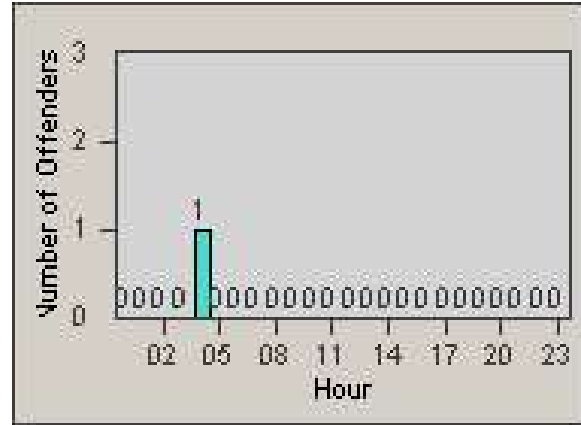

# Redflex Redlight Offender Statistics

CONTRACT: Commerce  
 DATE FROM: 1/Sep/2009

LOCATION: COM-TEGA-03 Garfield and Telegraph  
 DATE TO: 30/Sep/2009

LANE 4

LANE 5

# Redflex Redlight Offender Statistics

CONTRACT: Commerce  
 DATE FROM: 1/Sep/2009

LOCATION: COM-TEGA-03 Garfield and Telegraph  
 DATE TO: 30/Sep/2009