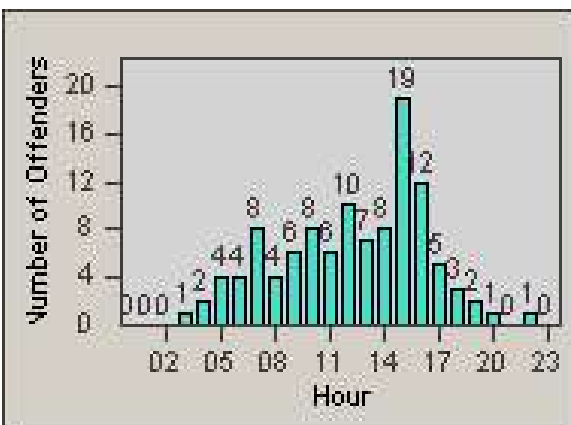

# Redflex Redlight Offender Statistics

CONTRACT: Commerce  
 DATE FROM: 1/Sep/2009

LOCATION: COM-TEGA-03 Garfield and Telegraph  
 DATE TO: 30/Sep/2009

LANE 1

LANE 2

LANE 3

# Redflex Redlight Offender Statistics

CONTRACT: Commerce  
 DATE FROM: 1/Sep/2009

LOCATION: COM-TEGA-03 Garfield and Telegraph  
 DATE TO: 30/Sep/2009

LANE 4

LANE 5

# Redflex Redlight Offender Statistics

CONTRACT: Commerce  
 DATE FROM: 1/Sep/2009

LOCATION: COM-TEGA-03 Garfield and Telegraph  
 DATE TO: 30/Sep/2009