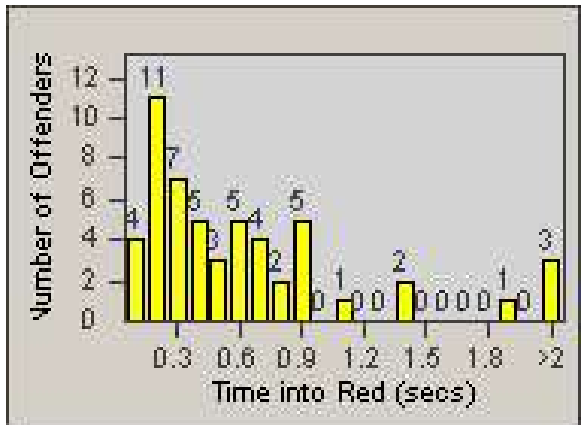

# Redflex Redlight Offender Statistics

CONTRACT: Commerce  
 DATE FROM: 1/Sep/2009

LOCATION: COM-TEGA-03 Garfield and Telegraph  
 DATE TO: 30/Sep/2009

LANE 1

LANE 2

LANE 3

# Redflex Redlight Offender Statistics

CONTRACT: Commerce  
 DATE FROM: 1/Sep/2009

LOCATION: COM-TEGA-03 Garfield and Telegraph  
 DATE TO: 30/Sep/2009

LANE 4

LANE 5

# Redflex Redlight Offender Statistics

CONTRACT: Commerce  
 DATE FROM: 1/Sep/2009

LOCATION: COM-TEGA-03 Garfield and Telegraph  
 DATE TO: 30/Sep/2009