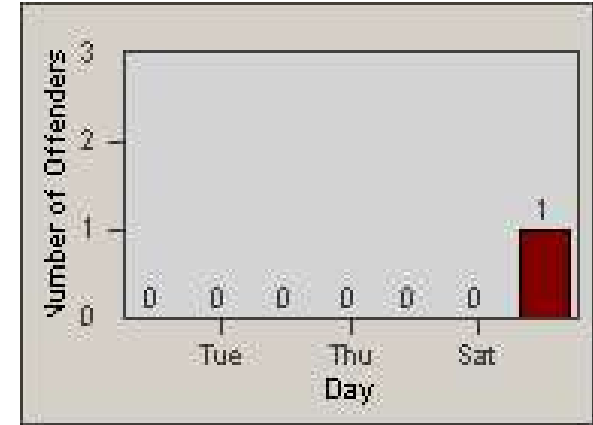

# Redflex Redlight Offender Statistics

CONTRACT: Commerce  
 DATE FROM: 1/Sep/2009

LOCATION: COM-TEGA-03 Garfield and Telegraph  
 DATE TO: 30/Sep/2009

LANE 4

LANE 5

# Redflex Redlight Offender Statistics

CONTRACT: Commerce  
 DATE FROM: 1/Sep/2009

LOCATION: COM-TEGA-03 Garfield and Telegraph  
 DATE TO: 30/Sep/2009