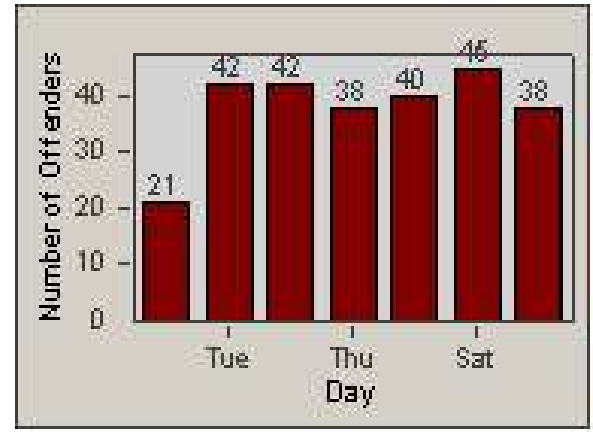

# Redflex Redlight Offender Statistics

CONTRACT: Commerce  
 DATE FROM: 1/Sep/2009

LOCATION: COM-TEGA-03 Garfield and Telegraph  
 DATE TO: 30/Sep/2009

LANE 4

LANE 5

# Redflex Redlight Offender Statistics

CONTRACT: Commerce  
 DATE FROM: 1/Sep/2009

LOCATION: COM-TEGA-03 Garfield and Telegraph  
 DATE TO: 30/Sep/2009