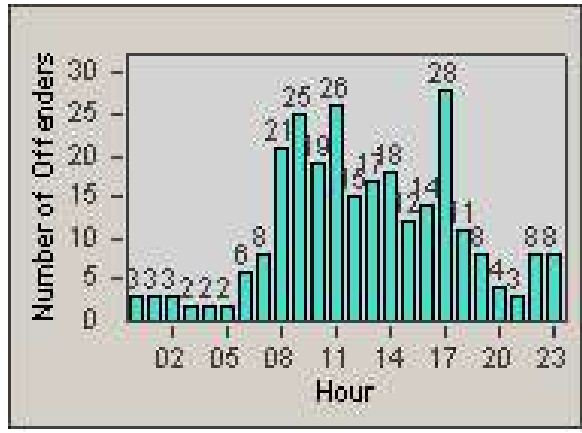

# Redflex Redlight Offender Statistics

CONTRACT: Commerce  
 DATE FROM: 1/Sep/2009

LOCATION: COM-TEGA-03 Garfield and Telegraph  
 DATE TO: 30/Sep/2009

LANE 1

LANE 2

LANE 3

# Redflex Redlight Offender Statistics

CONTRACT: Commerce  
 DATE FROM: 1/Sep/2009

LOCATION: COM-TEGA-03 Garfield and Telegraph  
 DATE TO: 30/Sep/2009

LANE 4

LANE 5

# Redflex Redlight Offender Statistics

CONTRACT: Commerce  
 DATE FROM: 1/Sep/2009

LOCATION: COM-TEGA-03 Garfield and Telegraph  
 DATE TO: 30/Sep/2009