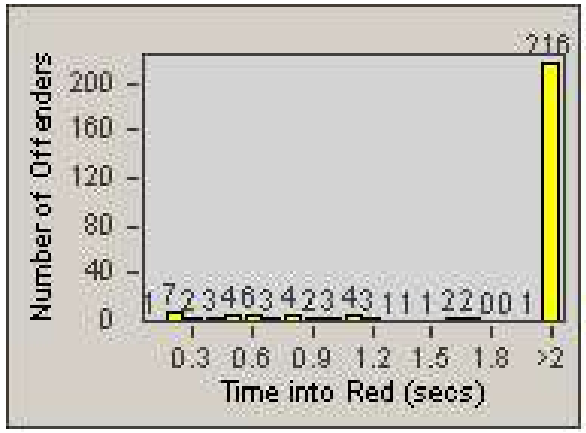

# Redflex Redlight Offender Statistics

CONTRACT: Commerce  
 DATE FROM: 1/Sep/2009

LOCATION: COM-TEGA-03 Garfield and Telegraph  
 DATE TO: 30/Sep/2009

LANE 1

LANE 2

LANE 3

# Redflex Redlight Offender Statistics

CONTRACT: Commerce  
 DATE FROM: 1/Sep/2009

LOCATION: COM-TEGA-03 Garfield and Telegraph  
 DATE TO: 30/Sep/2009

LANE 4

LANE 5

# Redflex Redlight Offender Statistics

CONTRACT: Commerce  
 DATE FROM: 1/Sep/2009

LOCATION: COM-TEGA-03 Garfield and Telegraph  
 DATE TO: 30/Sep/2009