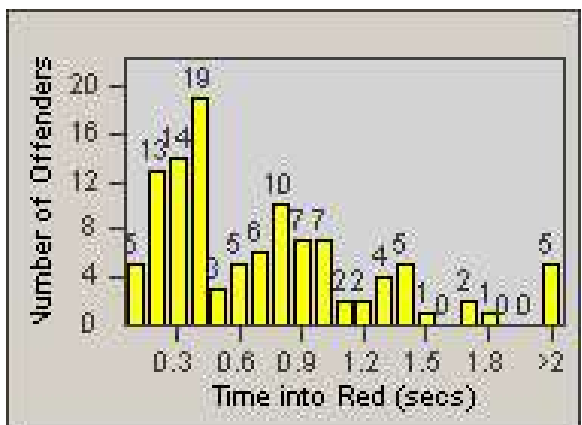

# Redflex Redlight Offender Statistics

CONTRACT: Commerce  
 DATE FROM: 1/Sep/2009

LOCATION: COM-TEGA-03 Garfield and Telegraph  
 DATE TO: 30/Sep/2009

LANE 1

LANE 2

LANE 3

# Redflex Redlight Offender Statistics

CONTRACT: Commerce  
 DATE FROM: 1/Sep/2009

LOCATION: COM-TEGA-03 Garfield and Telegraph  
 DATE TO: 30/Sep/2009

LANE 4

LANE 5

# Redflex Redlight Offender Statistics

CONTRACT: Commerce  
 DATE FROM: 1/Sep/2009

LOCATION: COM-TEGA-03 Garfield and Telegraph  
 DATE TO: 30/Sep/2009