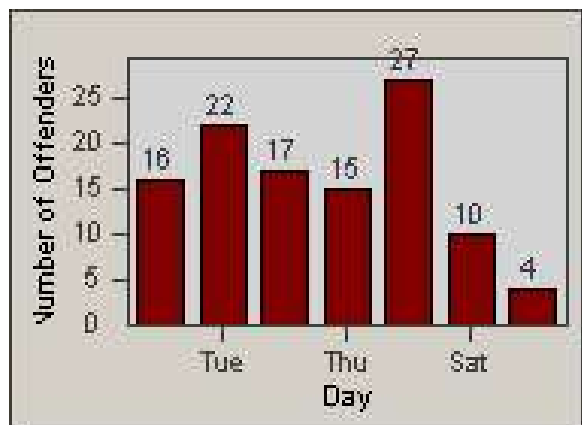

# Redflex Redlight Offender Statistics

CONTRACT: Commerce  
 DATE FROM: 1/Sep/2009

LOCATION: COM-TEGA-03 Garfield and Telegraph  
 DATE TO: 30/Sep/2009

LANE 1

LANE 2

LANE 3

# Redflex Redlight Offender Statistics

CONTRACT: Commerce  
 DATE FROM: 1/Sep/2009

LOCATION: COM-TEGA-03 Garfield and Telegraph  
 DATE TO: 30/Sep/2009

LANE 4

LANE 5