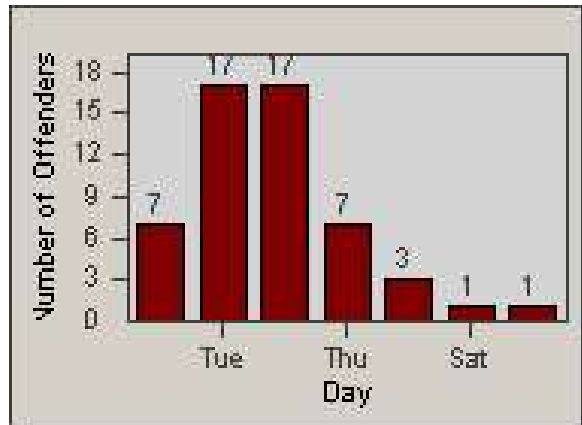

# Redflex Redlight Offender Statistics

CONTRACT: Commerce  
 DATE FROM: 1/Sep/2009

LOCATION: COM-TEGA-03 Garfield and Telegraph  
 DATE TO: 30/Sep/2009

LANE 1

LANE 2

LANE 3

# Redflex Redlight Offender Statistics

CONTRACT: Commerce  
 DATE FROM: 1/Sep/2009

LOCATION: COM-TEGA-03 Garfield and Telegraph  
 DATE TO: 30/Sep/2009

LANE 4

LANE 5

# Redflex Redlight Offender Statistics

CONTRACT: Commerce  
 DATE FROM: 1/Sep/2009

LOCATION: COM-TEGA-03 Garfield and Telegraph  
 DATE TO: 30/Sep/2009