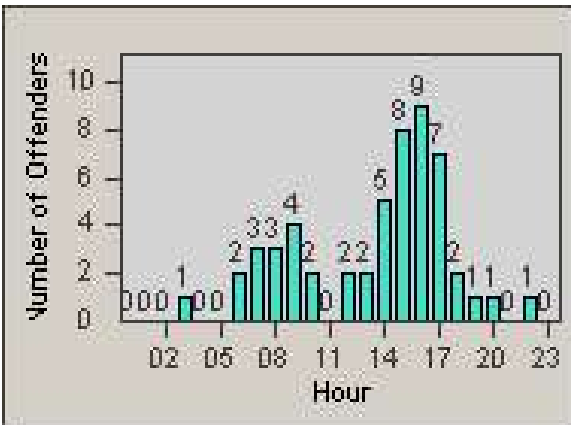

# Redflex Redlight Offender Statistics

CONTRACT: Commerce  
 DATE FROM: 1/Sep/2009

LOCATION: COM-TEGA-03 Garfield and Telegraph  
 DATE TO: 30/Sep/2009

LANE 1

LANE 2

LANE 3

# Redflex Redlight Offender Statistics

CONTRACT: Commerce  
 DATE FROM: 1/Sep/2009

LOCATION: COM-TEGA-03 Garfield and Telegraph  
 DATE TO: 30/Sep/2009

LANE 4

LANE 5

# Redflex Redlight Offender Statistics

CONTRACT: Commerce  
 DATE FROM: 1/Sep/2009

LOCATION: COM-TEGA-03 Garfield and Telegraph  
 DATE TO: 30/Sep/2009