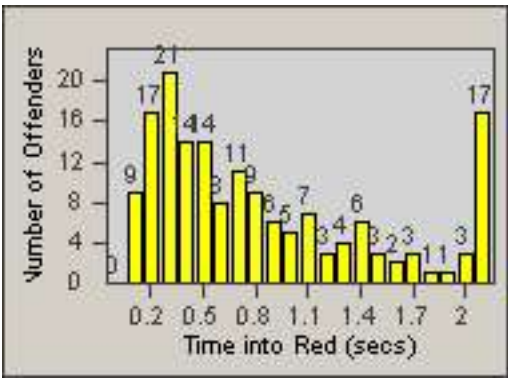

Redflex Redlight Offender Statistics

CONTRACT: Commerce
DATE FROM: 01-Sep-2011

LOCATION: COM-TEGA-03 Garfield and Telegraph
DATE TO: 30-Sep-2011

LANE 1