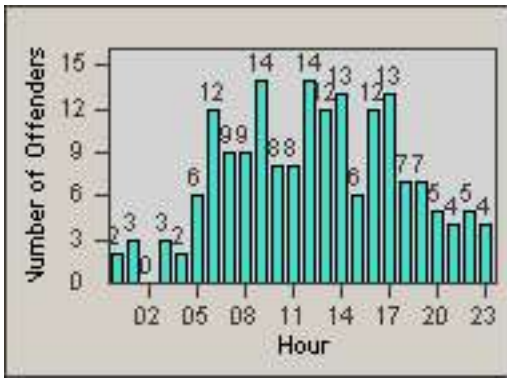

Redflex Redlight Offender Statistics

CONTRACT: Commerce
DATE FROM: 01-Sep-2011

LOCATION: COM-TEGA-03 Garfield and Telegraph
DATE TO: 30-Sep-2011

LANE 1

LANE 2

LANE 3