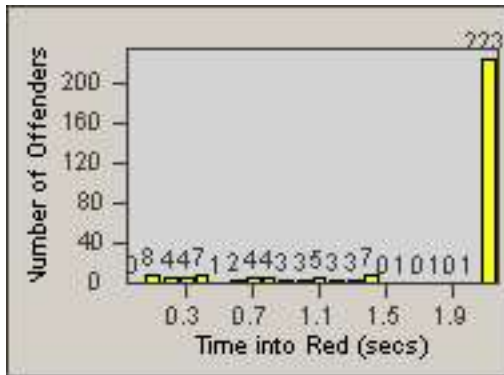

Redflex Redlight Offender Statistics

CONTRACT: Commerce

LOCATION: COM-TEGA-03 Garfield and Telegraph

DATE FROM: 01-Sep-2011

DATE TO: 30-Sep-2011

LANE 4

LANE 5

LANE TOTAL