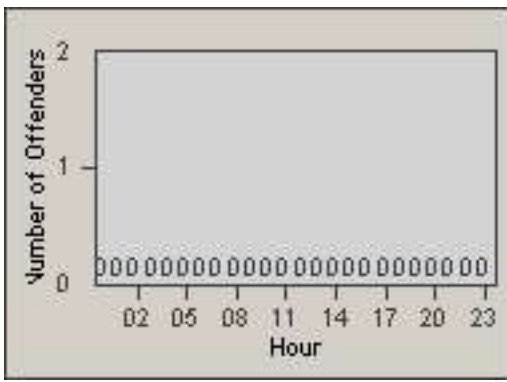

Redflex Redlight Offender Statistics

CONTRACT: Commerce
DATE FROM: 01-Sep-2011

LOCATION: COM-TEGA-03 Garfield and Telegraph
DATE TO: 30-Sep-2011

LANE 1

LANE 2

LANE 3