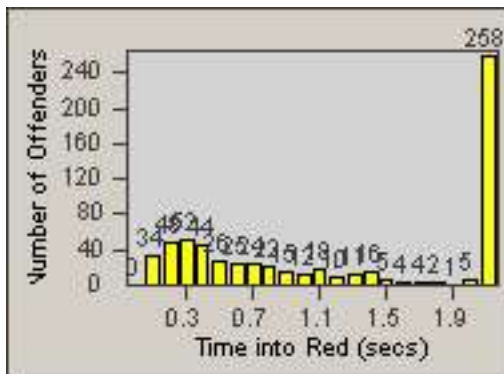

Redflex Redlight Offender Statistics

CONTRACT: Commerce

LOCATION: COM-TEGA-03 Garfield and Telegraph

DATE FROM: 01-Sep-2011

DATE TO: 30-Sep-2011

LANE 4

LANE 5

LANE TOTAL