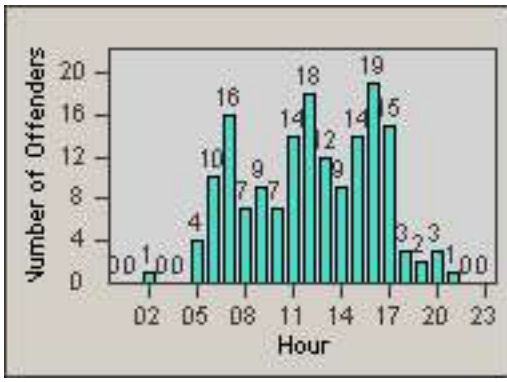

Redflex Redlight Offender Statistics

CONTRACT: Commerce
DATE FROM: 01-Sep-2011

LOCATION: COM-TEGA-03 Garfield and Telegraph
DATE TO: 30-Sep-2011

LANE 1