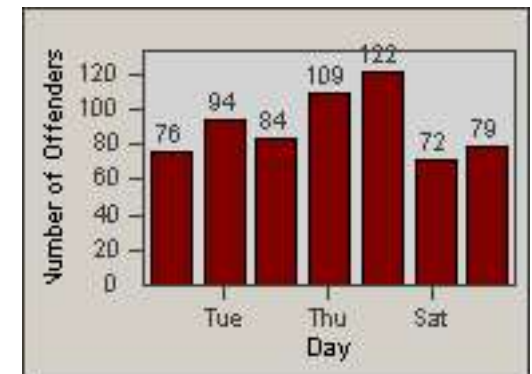

Redflex Redlight Offender Statistics

CONTRACT: Commerce

LOCATION: COM-TEGA-03 Garfield and Telegraph

DATE FROM: 01-Sep-2011

DATE TO: 30-Sep-2011

LANE 4

LANE 5

LANE TOTAL