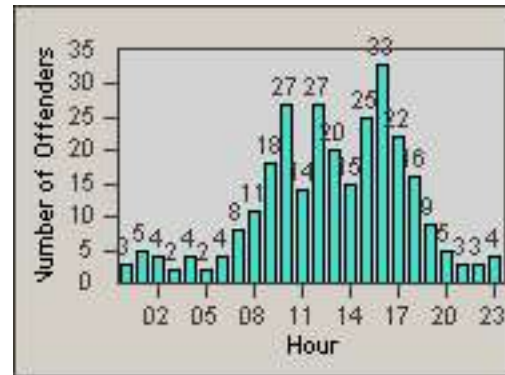

Redflex Redlight Offender Statistics

CONTRACT: Commerce

LOCATION: COM-TEGA-03 Garfield and Telegraph

DATE FROM: 01-Sep-2011

DATE TO: 30-Sep-2011

LANE 4

LANE 5

LANE TOTAL