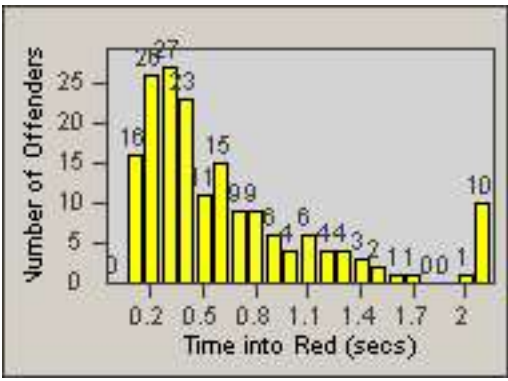

Redflex Redlight Offender Statistics

CONTRACT: Commerce
DATE FROM: 01-Sep-2011

LOCATION: COM-TEGA-03 Garfield and Telegraph
DATE TO: 30-Sep-2011

LANE 1

LANE 2

LANE 3