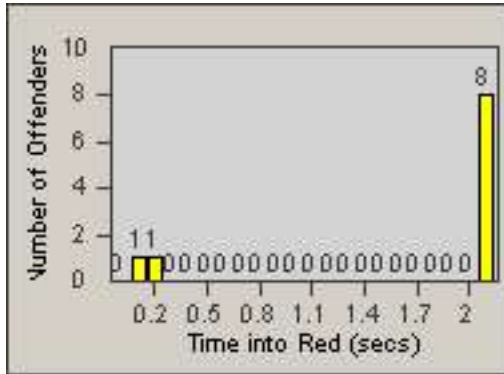

Redflex Redlight Offender Statistics

CONTRACT: Commerce

LOCATION: COM-TEGA-03 Garfield and Telegraph

DATE FROM: 01-Sep-2011

DATE TO: 30-Sep-2011

LANE 4