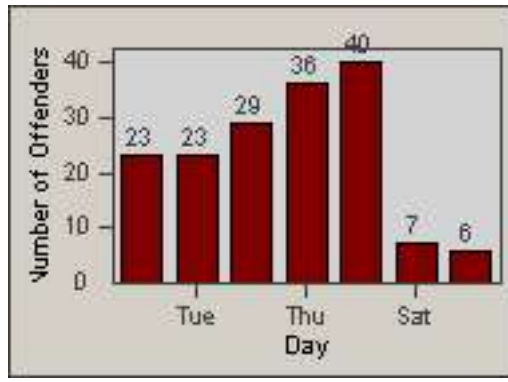

Redflex Redlight Offender Statistics

CONTRACT: Commerce
DATE FROM: 01-Sep-2011

LOCATION: COM-TEGA-03 Garfield and Telegraph
DATE TO: 30-Sep-2011

LANE 1