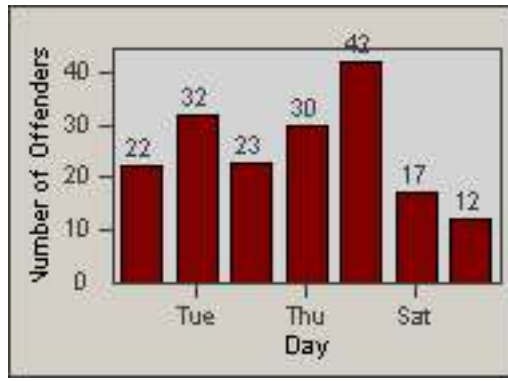

Redflex Redlight Offender Statistics

CONTRACT: Commerce
DATE FROM: 01-Sep-2011

LOCATION: COM-TEGA-03 Garfield and Telegraph
DATE TO: 30-Sep-2011

LANE 1

LANE 2

LANE 3