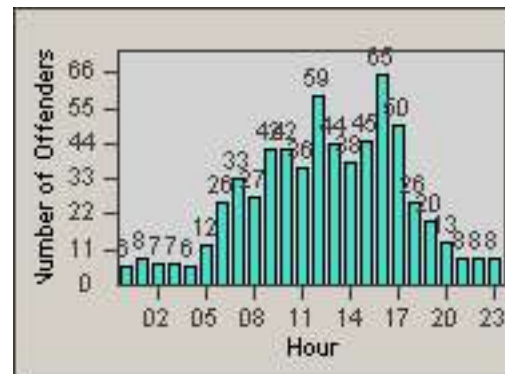

Redflex Redlight Offender Statistics

CONTRACT: Commerce

LOCATION: COM-TEGA-03 Garfield and Telegraph

DATE FROM: 01-Sep-2011

DATE TO: 30-Sep-2011

LANE 4

LANE 5

LANE TOTAL