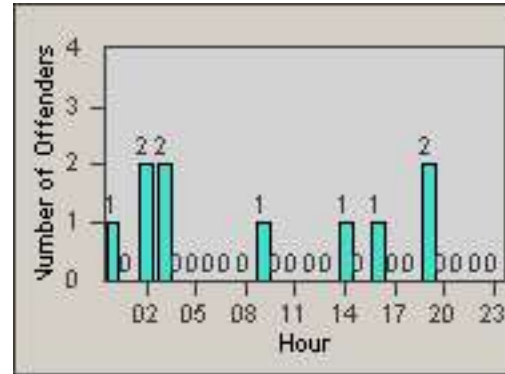

Redflex Redlight Offender Statistics

CONTRACT: Commerce

LOCATION: COM-TEGA-03 Garfield and Telegraph

DATE FROM: 01-Sep-2011

DATE TO: 30-Sep-2011

LANE 4