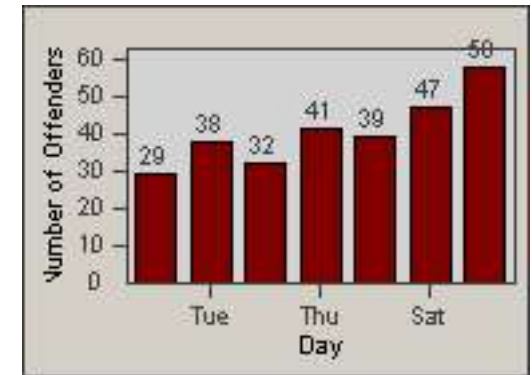

Redflex Redlight Offender Statistics

CONTRACT: Commerce

LOCATION: COM-TEGA-03 Garfield and Telegraph

DATE FROM: 01-Sep-2011

DATE TO: 30-Sep-2011

LANE 4

LANE 5

LANE TOTAL