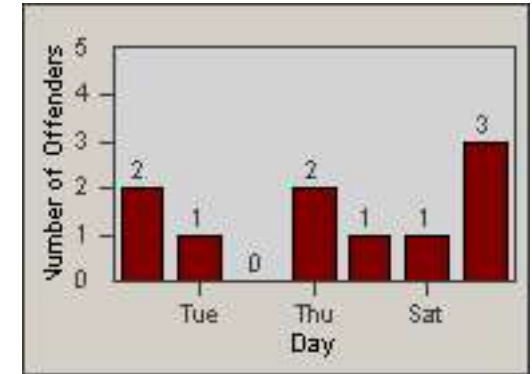

Redflex Redlight Offender Statistics

CONTRACT: Commerce

LOCATION: COM-TEGA-03 Garfield and Telegraph

DATE FROM: 01-Sep-2011

DATE TO: 30-Sep-2011

LANE 4