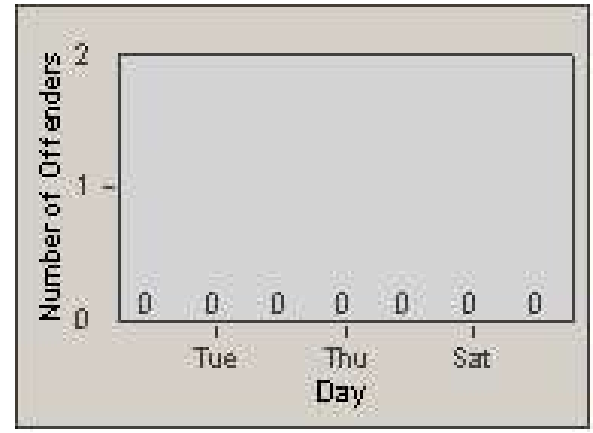

Redflex Redlight Offender Statistics

CONTRACT: Commerce
DATE FROM: 1/Jul/2009

LOCATION: COM-TGAT-01 Atlantic Blvd and Telegraph Rd
DATE TO: 31/Jul/2009