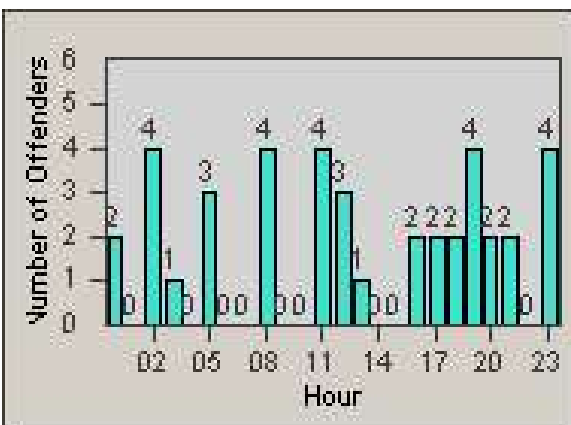

Redflex Redlight Offender Statistics

CONTRACT: Commerce
 DATE FROM: 1/Jul/2009

LOCATION: COM-TGAT-01 Atlantic Blvd and Telegraph Rd
 DATE TO: 31/Jul/2009

LANE 1

LANE 2

LANE 3

Redflex Redlight Offender Statistics

CONTRACT: Commerce
 DATE FROM: 1/Jul/2009

LOCATION: COM-TGAT-01 Atlantic Blvd and Telegraph Rd
 DATE TO: 31/Jul/2009

LANE 4

LANE 5

Redflex Redlight Offender Statistics

CONTRACT: Commerce
 DATE FROM: 1/Jul/2009