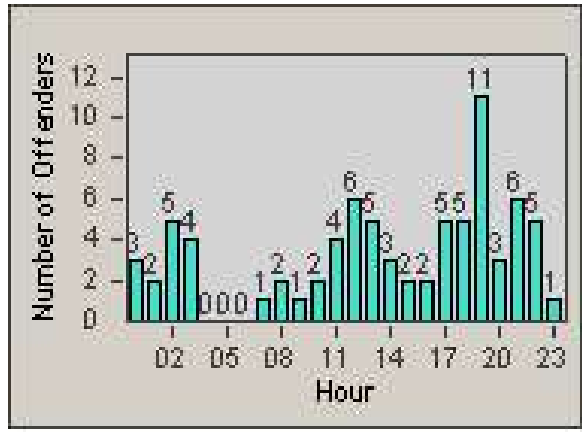

Redflex Redlight Offender Statistics

CONTRACT: Commerce
 DATE FROM: 1/Jul/2009

LOCATION: COM-TGAT-01 Atlantic Blvd and Telegraph Rd
 DATE TO: 31/Jul/2009

LANE 1

LANE 2

LANE 3

Redflex Redlight Offender Statistics

CONTRACT: Commerce
 DATE FROM: 1/Jul/2009

LOCATION: COM-TGAT-01 Atlantic Blvd and Telegraph Rd
 DATE TO: 31/Jul/2009

LANE 4

LANE 5

Redflex Redlight Offender Statistics

CONTRACT: Commerce
 DATE FROM: 1/Jul/2009