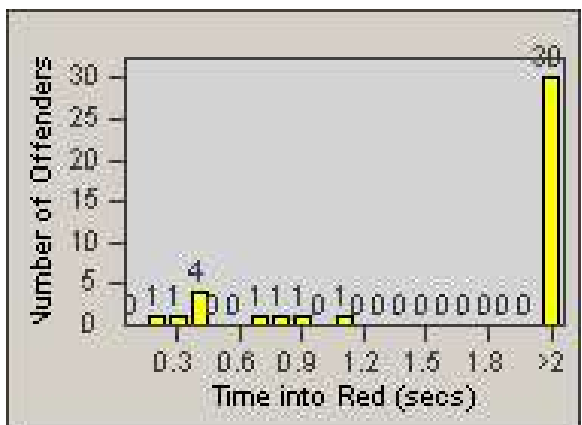

Redflex Redlight Offender Statistics

CONTRACT: Commerce
 DATE FROM: 1/Jul/2009

LOCATION: COM-TGAT-01 Atlantic Blvd and Telegraph Rd
 DATE TO: 31/Jul/2009

LANE 1

LANE 2

LANE 3

Redflex Redlight Offender Statistics

CONTRACT: Commerce
 DATE FROM: 1/Jul/2009

LOCATION: COM-TGAT-01 Atlantic Blvd and Telegraph Rd
 DATE TO: 31/Jul/2009

LANE 4

LANE 5

Redflex Redlight Offender Statistics

CONTRACT: Commerce
 DATE FROM: 1/Jul/2009