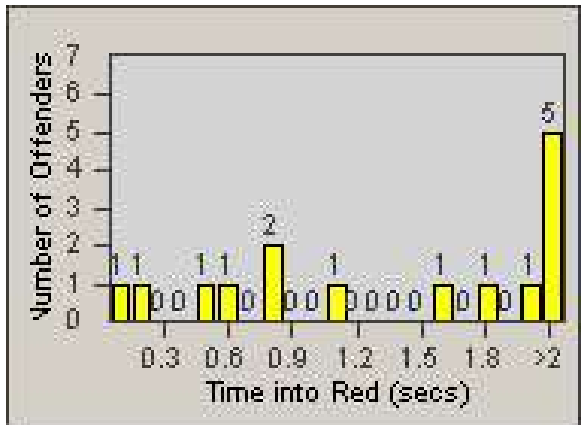

Redflex Redlight Offender Statistics

CONTRACT: Commerce
 DATE FROM: 1/Jul/2009

LOCATION: COM-TGAT-01 Atlantic Blvd and Telegraph Rd
 DATE TO: 31/Jul/2009

LANE 1

LANE 2

LANE 3

Redflex Redlight Offender Statistics

CONTRACT: Commerce
 DATE FROM: 1/Jul/2009

LOCATION: COM-TGAT-01 Atlantic Blvd and Telegraph Rd
 DATE TO: 31/Jul/2009

LANE 4

LANE 5

Redflex Redlight Offender Statistics

CONTRACT: Commerce
 DATE FROM: 1/Jul/2009