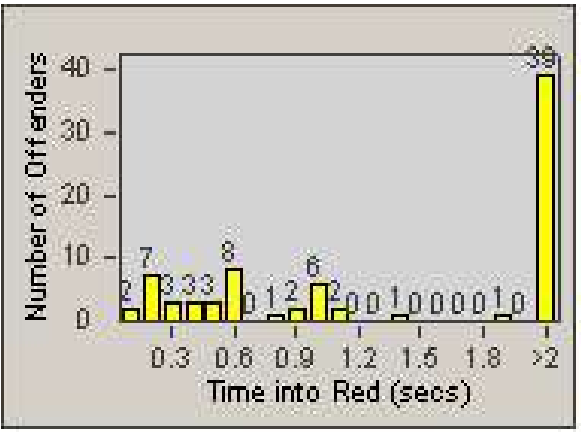

Redflex Redlight Offender Statistics

CONTRACT: Commerce
 DATE FROM: 1/Jul/2009

LOCATION: COM-TGAT-01 Atlantic Blvd and Telegraph Rd
 DATE TO: 31/Jul/2009

LANE 1

LANE 2

LANE 3

Redflex Redlight Offender Statistics

CONTRACT: Commerce
 DATE FROM: 1/Jul/2009

LOCATION: COM-TGAT-01 Atlantic Blvd and Telegraph Rd
 DATE TO: 31/Jul/2009

LANE 4

LANE 5

Redflex Redlight Offender Statistics

CONTRACT: Commerce
 DATE FROM: 1/Jul/2009