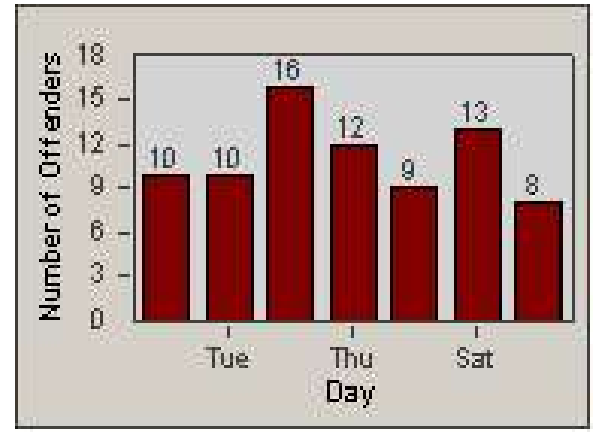

Redflex Redlight Offender Statistics

CONTRACT: Commerce
 DATE FROM: 1/Jul/2009

LOCATION: COM-TGAT-01 Atlantic Blvd and Telegraph Rd
 DATE TO: 31/Jul/2009

LANE 1

LANE 2

LANE 3

Redflex Redlight Offender Statistics

CONTRACT: Commerce
 DATE FROM: 1/Jul/2009

LOCATION: COM-TGAT-01 Atlantic Blvd and Telegraph Rd
 DATE TO: 31/Jul/2009

LANE 4

LANE 5

Redflex Redlight Offender Statistics

CONTRACT: Commerce
 DATE FROM: 1/Jul/2009