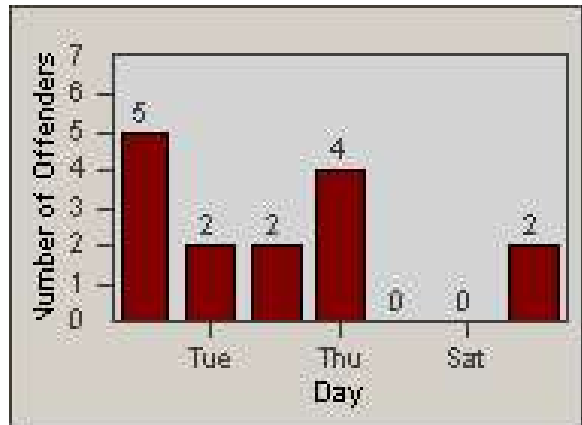

Redflex Redlight Offender Statistics

CONTRACT: Commerce
 DATE FROM: 1/Jul/2009

LOCATION: COM-TGAT-01 Atlantic Blvd and Telegraph Rd
 DATE TO: 31/Jul/2009

LANE 1

LANE 2

LANE 3

Redflex Redlight Offender Statistics

CONTRACT: Commerce
 DATE FROM: 1/Jul/2009

LOCATION: COM-TGAT-01 Atlantic Blvd and Telegraph Rd
 DATE TO: 31/Jul/2009

LANE 4

LANE 5

Redflex Redlight Offender Statistics

CONTRACT: Commerce
 DATE FROM: 1/Jul/2009