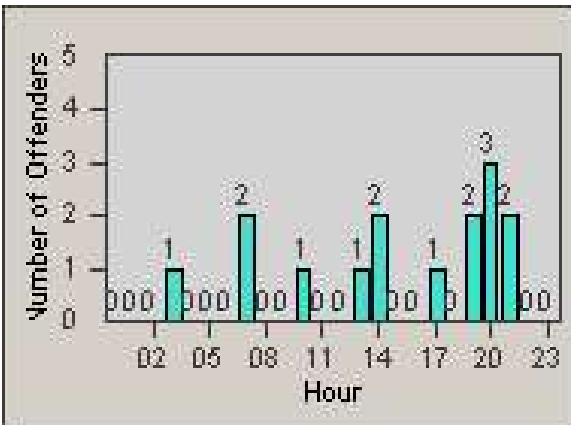

Redflex Redlight Offender Statistics

CONTRACT: Commerce
 DATE FROM: 1/Jul/2009

LOCATION: COM-TGAT-01 Atlantic Blvd and Telegraph Rd
 DATE TO: 31/Jul/2009

LANE 1

LANE 2

LANE 3

Redflex Redlight Offender Statistics

CONTRACT: Commerce
 DATE FROM: 1/Jul/2009

LOCATION: COM-TGAT-01 Atlantic Blvd and Telegraph Rd
 DATE TO: 31/Jul/2009

LANE 4

LANE 5

Redflex Redlight Offender Statistics

CONTRACT: Commerce
 DATE FROM: 1/Jul/2009