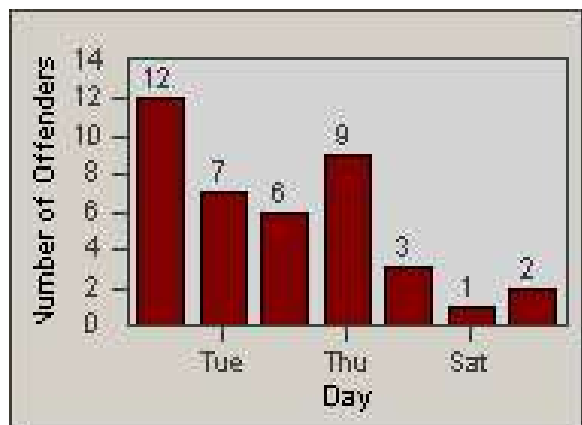

Redflex Redlight Offender Statistics

CONTRACT: Commerce
 DATE FROM: 1/Jul/2009

LOCATION: COM-TGAT-01 Atlantic Blvd and Telegraph Rd
 DATE TO: 31/Jul/2009

LANE 1

LANE 2

LANE 3

Redflex Redlight Offender Statistics

CONTRACT: Commerce
 DATE FROM: 1/Jul/2009

LOCATION: COM-TGAT-01 Atlantic Blvd and Telegraph Rd
 DATE TO: 31/Jul/2009

LANE 4

LANE 5

Redflex Redlight Offender Statistics

CONTRACT: Commerce
 DATE FROM: 1/Jul/2009