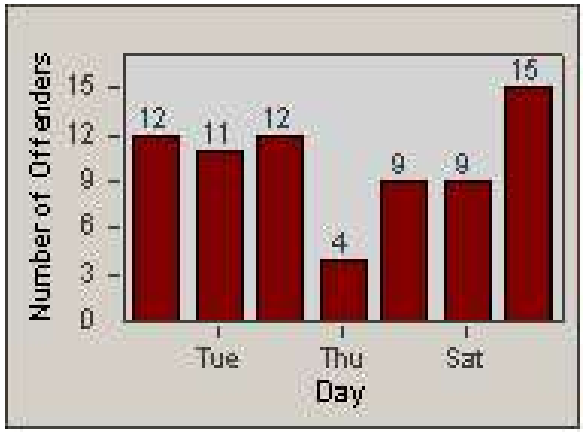

Redflex Redlight Offender Statistics

CONTRACT: Commerce
 DATE FROM: 1/Sep/2009

LOCATION: COM-TGAT-01 Atlantic Blvd and Telegraph Rd
 DATE TO: 30/Sep/2009

LANE 1

LANE 2

LANE 3

Redflex Redlight Offender Statistics

CONTRACT: Commerce
 DATE FROM: 1/Sep/2009

LOCATION: COM-TGAT-01 Atlantic Blvd and Telegraph Rd
 DATE TO: 30/Sep/2009

LANE 4

LANE 5

Redflex Redlight Offender Statistics

CONTRACT: Commerce
 DATE FROM: 1/Sep/2009