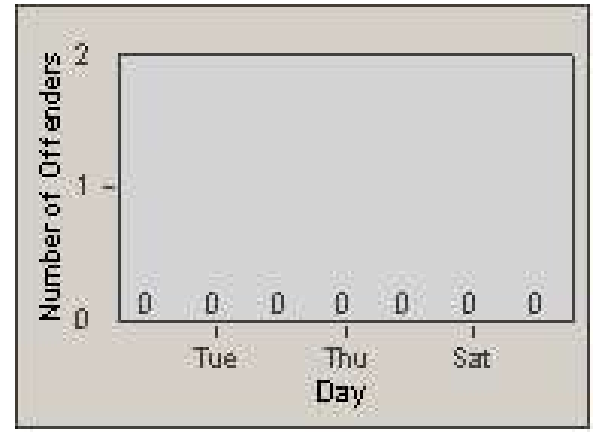

Redflex Redlight Offender Statistics

CONTRACT: Commerce
DATE FROM: 1/Sep/2009

LOCATION: COM-TGAT-01 Atlantic Blvd and Telegraph Rd
DATE TO: 30/Sep/2009