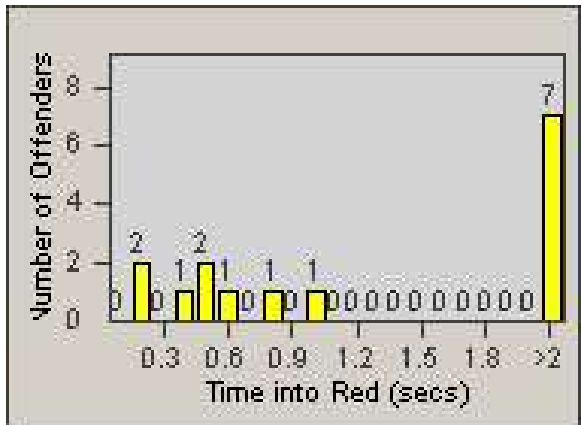

Redflex Redlight Offender Statistics

CONTRACT: Commerce
 DATE FROM: 1/Sep/2009

LOCATION: COM-TGAT-01 Atlantic Blvd and Telegraph Rd
 DATE TO: 30/Sep/2009

LANE 1

LANE 2

LANE 3

Redflex Redlight Offender Statistics

CONTRACT: Commerce
 DATE FROM: 1/Sep/2009

LOCATION: COM-TGAT-01 Atlantic Blvd and Telegraph Rd
 DATE TO: 30/Sep/2009

LANE 4

LANE 5

Redflex Redlight Offender Statistics

CONTRACT: Commerce
 DATE FROM: 1/Sep/2009