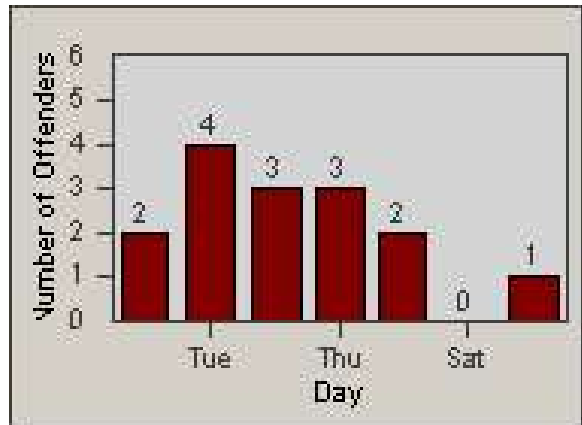

Redflex Redlight Offender Statistics

CONTRACT: Commerce
 DATE FROM: 1/Sep/2009

LOCATION: COM-TGAT-01 Atlantic Blvd and Telegraph Rd
 DATE TO: 30/Sep/2009

LANE 1

LANE 2

LANE 3

Redflex Redlight Offender Statistics

CONTRACT: Commerce
 DATE FROM: 1/Sep/2009

LOCATION: COM-TGAT-01 Atlantic Blvd and Telegraph Rd
 DATE TO: 30/Sep/2009

LANE 4

LANE 5

Redflex Redlight Offender Statistics

CONTRACT: Commerce
 DATE FROM: 1/Sep/2009