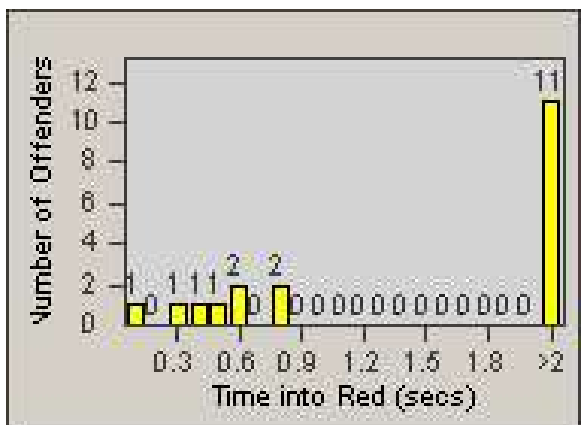

Redflex Redlight Offender Statistics

CONTRACT: Commerce
 DATE FROM: 1/Sep/2009

LOCATION: COM-TGAT-01 Atlantic Blvd and Telegraph Rd
 DATE TO: 30/Sep/2009

LANE 1

LANE 2

LANE 3

Redflex Redlight Offender Statistics

CONTRACT: Commerce
 DATE FROM: 1/Sep/2009

LOCATION: COM-TGAT-01 Atlantic Blvd and Telegraph Rd
 DATE TO: 30/Sep/2009

LANE 4

LANE 5

Redflex Redlight Offender Statistics

CONTRACT: Commerce
 DATE FROM: 1/Sep/2009