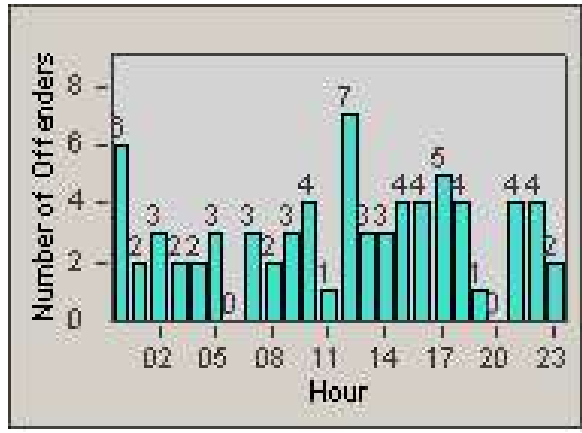

Redflex Redlight Offender Statistics

CONTRACT: Commerce
 DATE FROM: 1/Sep/2009

LOCATION: COM-TGAT-01 Atlantic Blvd and Telegraph Rd
 DATE TO: 30/Sep/2009

LANE 1

LANE 2

LANE 3

Redflex Redlight Offender Statistics

CONTRACT: Commerce
 DATE FROM: 1/Sep/2009

LOCATION: COM-TGAT-01 Atlantic Blvd and Telegraph Rd
 DATE TO: 30/Sep/2009

LANE 4

LANE 5

Redflex Redlight Offender Statistics

CONTRACT: Commerce
 DATE FROM: 1/Sep/2009