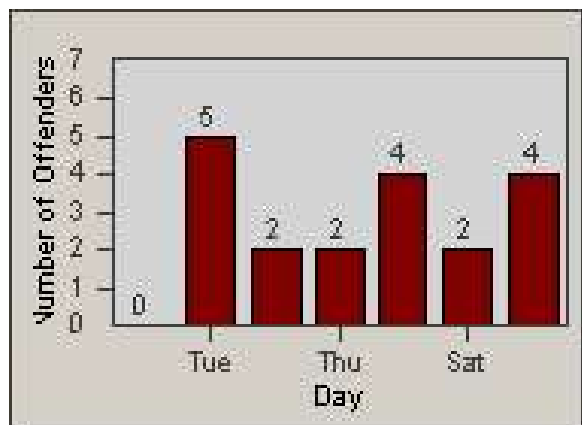

Redflex Redlight Offender Statistics

CONTRACT: Commerce
 DATE FROM: 1/Sep/2009

LOCATION: COM-TGAT-01 Atlantic Blvd and Telegraph Rd
 DATE TO: 30/Sep/2009

LANE 1

LANE 2

LANE 3

Redflex Redlight Offender Statistics

CONTRACT: Commerce
 DATE FROM: 1/Sep/2009

LOCATION: COM-TGAT-01 Atlantic Blvd and Telegraph Rd
 DATE TO: 30/Sep/2009

LANE 4

LANE 5

Redflex Redlight Offender Statistics

CONTRACT: Commerce
 DATE FROM: 1/Sep/2009