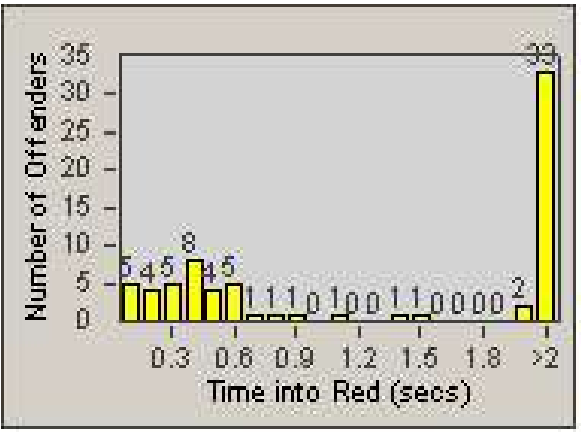

Redflex Redlight Offender Statistics

CONTRACT: Commerce
 DATE FROM: 1/Sep/2009

LOCATION: COM-TGAT-01 Atlantic Blvd and Telegraph Rd
 DATE TO: 30/Sep/2009

LANE 1

LANE 2

LANE 3

Redflex Redlight Offender Statistics

CONTRACT: Commerce
 DATE FROM: 1/Sep/2009

LOCATION: COM-TGAT-01 Atlantic Blvd and Telegraph Rd
 DATE TO: 30/Sep/2009

LANE 4

LANE 5

Redflex Redlight Offender Statistics

CONTRACT: Commerce
 DATE FROM: 1/Sep/2009