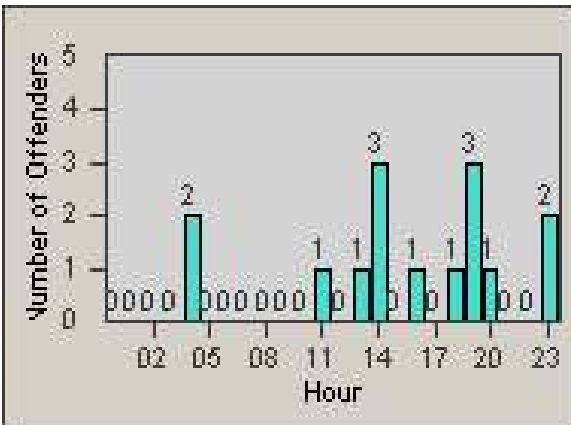

Redflex Redlight Offender Statistics

CONTRACT: Commerce
 DATE FROM: 1/Sep/2009

LOCATION: COM-TGAT-01 Atlantic Blvd and Telegraph Rd
 DATE TO: 30/Sep/2009

LANE 1

LANE 2

LANE 3

Redflex Redlight Offender Statistics

CONTRACT: Commerce
 DATE FROM: 1/Sep/2009

LOCATION: COM-TGAT-01 Atlantic Blvd and Telegraph Rd
 DATE TO: 30/Sep/2009

LANE 4

LANE 5

Redflex Redlight Offender Statistics

CONTRACT: Commerce
 DATE FROM: 1/Sep/2009