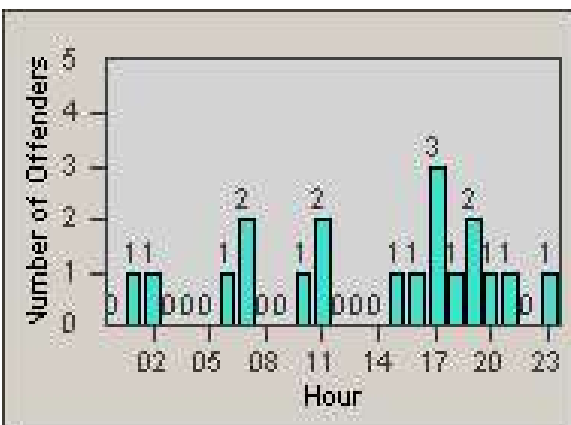

Redflex Redlight Offender Statistics

CONTRACT: Commerce
 DATE FROM: 1/Sep/2009

LOCATION: COM-TGAT-01 Atlantic Blvd and Telegraph Rd
 DATE TO: 30/Sep/2009

LANE 1

LANE 2

LANE 3

Redflex Redlight Offender Statistics

CONTRACT: Commerce
 DATE FROM: 1/Sep/2009

LOCATION: COM-TGAT-01 Atlantic Blvd and Telegraph Rd
 DATE TO: 30/Sep/2009

LANE 4

LANE 5

Redflex Redlight Offender Statistics

CONTRACT: Commerce
 DATE FROM: 1/Sep/2009