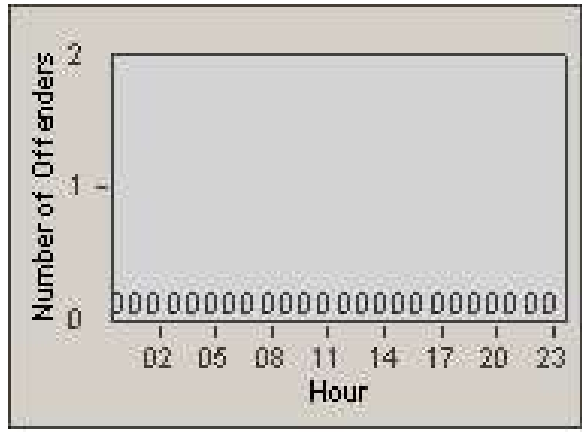

LANE 5

Redflex Redlight Offender Statistics

CONTRACT: Commerce
DATE FROM: 1/Sep/2009

LOCATION: COM-TGAT-01 Atlantic Blvd and Telegraph Rd
DATE TO: 30/Sep/2009