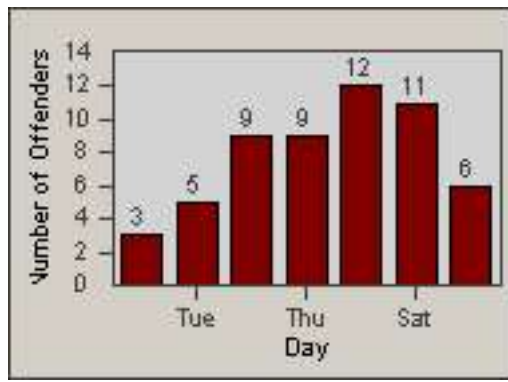

Redflex Redlight Offender Statistics

CONTRACT: Commerce
DATE FROM: 01-Sep-2011

LOCATION: COM-TGAT-01 Atlantic Blvd and Telegraph Rd
DATE TO: 30-Sep-2011

LANE 1

LANE 2

LANE 3