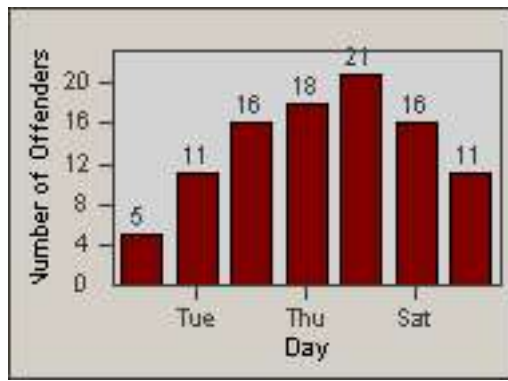

Redflex Redlight Offender Statistics

CONTRACT: Commerce
DATE FROM: 01-Sep-2011

LOCATION: COM-TGAT-01 Atlantic Blvd and Telegraph Rd
DATE TO: 30-Sep-2011

LANE 4

LANE 5

LANE TOTAL