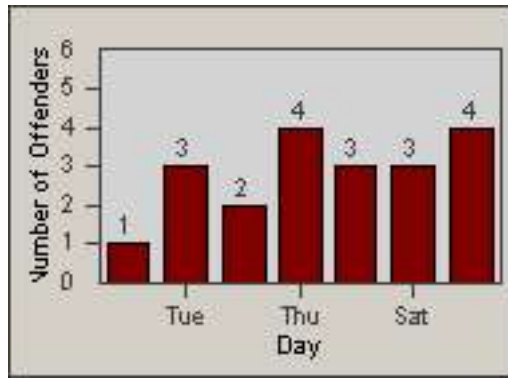

Redflex Redlight Offender Statistics

CONTRACT: Commerce
DATE FROM: 01-Sep-2011

LOCATION: COM-TGAT-01 Atlantic Blvd and Telegraph Rd
DATE TO: 30-Sep-2011

LANE 1