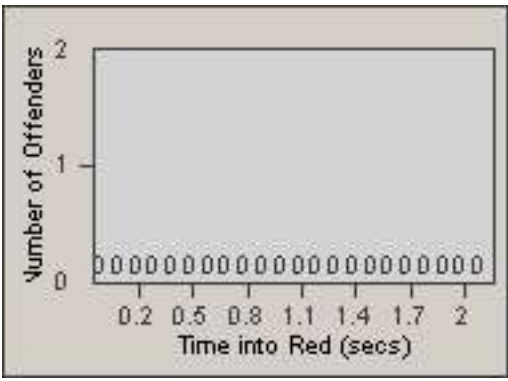

Redflex Redlight Offender Statistics

CONTRACT: Commerce
DATE FROM: 01-Sep-2011

LOCATION: COM-TGAT-01 Atlantic Blvd and Telegraph Rd
DATE TO: 30-Sep-2011

LANE 4