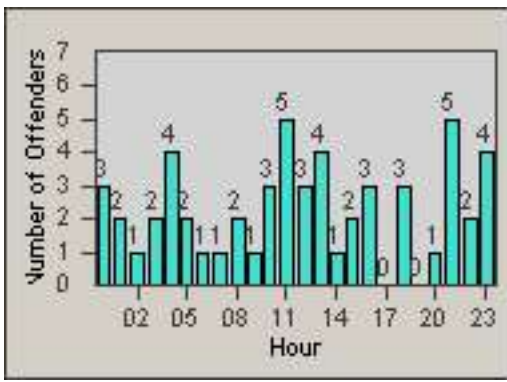

Redflex Redlight Offender Statistics

CONTRACT: Commerce
DATE FROM: 01-Sep-2011

LOCATION: COM-TGAT-01 Atlantic Blvd and Telegraph Rd
DATE TO: 30-Sep-2011

LANE 1

LANE 2

LANE 3