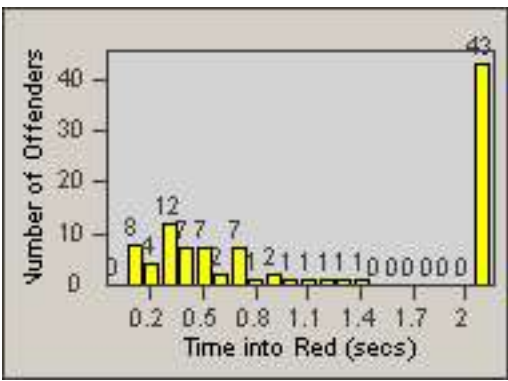

Redflex Redlight Offender Statistics

CONTRACT: Commerce
DATE FROM: 01-Sep-2011

LOCATION: COM-TGAT-01 Atlantic Blvd and Telegraph Rd
DATE TO: 30-Sep-2011

LANE 4

LANE 5

LANE TOTAL