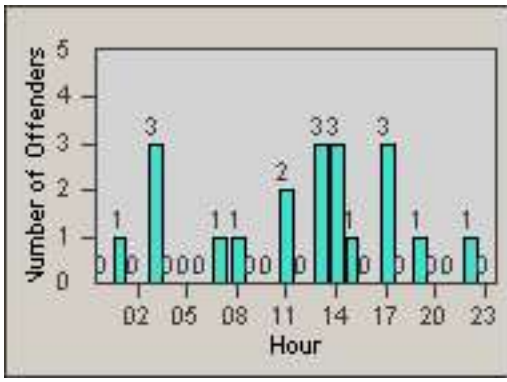

Redflex Redlight Offender Statistics

CONTRACT: Commerce
DATE FROM: 01-Sep-2011

LOCATION: COM-TGAT-01 Atlantic Blvd and Telegraph Rd
DATE TO: 30-Sep-2011

LANE 1