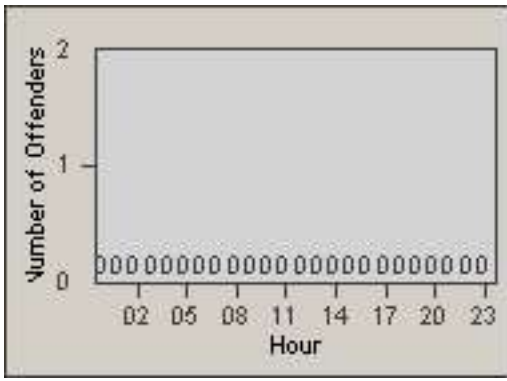

Redflex Redlight Offender Statistics

CONTRACT: Commerce
DATE FROM: 01-Sep-2011

LOCATION: COM-TGAT-01 Atlantic Blvd and Telegraph Rd
DATE TO: 30-Sep-2011

LANE 4