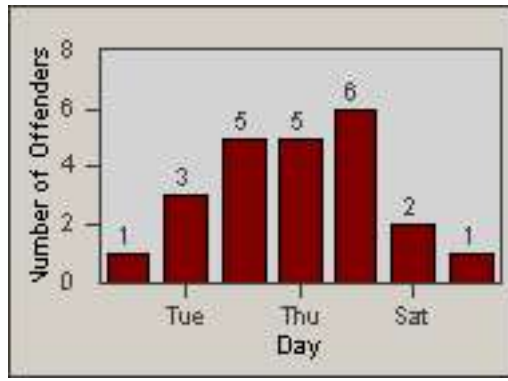

Redflex Redlight Offender Statistics

CONTRACT: Commerce
DATE FROM: 01-Sep-2011

LOCATION: COM-TGAT-01 Atlantic Blvd and Telegraph Rd
DATE TO: 30-Sep-2011

LANE 1

LANE 2

LANE 3