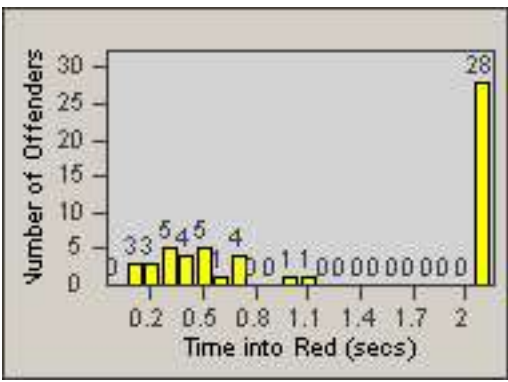

Redflex Redlight Offender Statistics

CONTRACT: Commerce
DATE FROM: 01-Sep-2011

LOCATION: COM-TGAT-01 Atlantic Blvd and Telegraph Rd
DATE TO: 30-Sep-2011

LANE 1

LANE 2

LANE 3