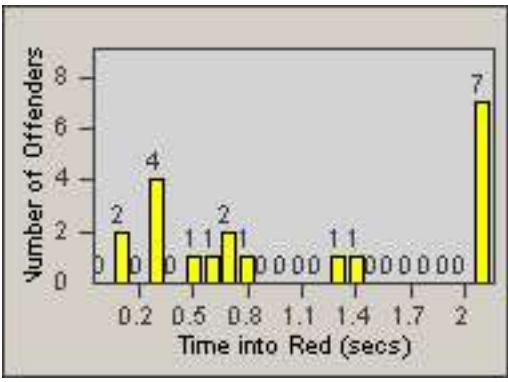

Redflex Redlight Offender Statistics

CONTRACT: Commerce
DATE FROM: 01-Sep-2011

LOCATION: COM-TGAT-01 Atlantic Blvd and Telegraph Rd
DATE TO: 30-Sep-2011

LANE 1