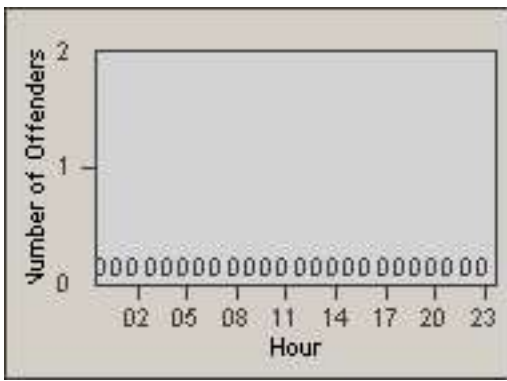

Redflex Redlight Offender Statistics

CONTRACT: Commerce
DATE FROM: 01-Sep-2011

LOCATION: COM-TGAT-01 Atlantic Blvd and Telegraph Rd
DATE TO: 30-Sep-2011

LANE 4

LANE 5

LANE TOTAL