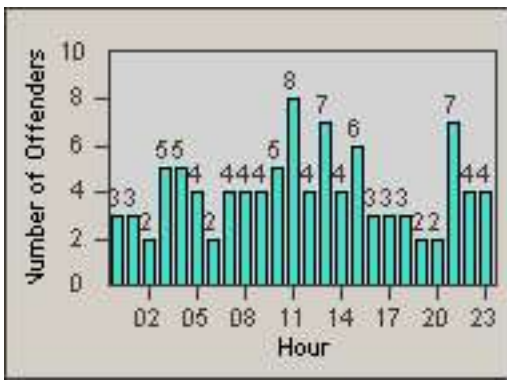

Redflex Redlight Offender Statistics

CONTRACT: Commerce
DATE FROM: 01-Sep-2011

LOCATION: COM-TGAT-01 Atlantic Blvd and Telegraph Rd
DATE TO: 30-Sep-2011

LANE 4

LANE 5

LANE TOTAL