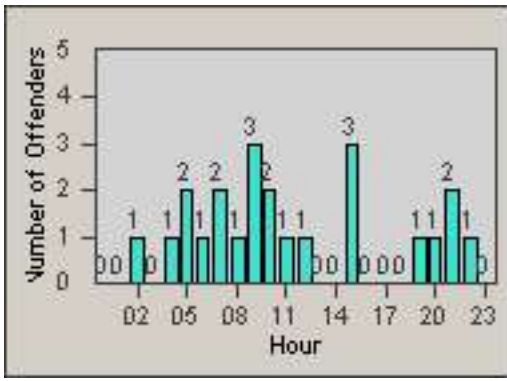

Redflex Redlight Offender Statistics

CONTRACT: Commerce
DATE FROM: 01-Sep-2011

LOCATION: COM-TGAT-01 Atlantic Blvd and Telegraph Rd
DATE TO: 30-Sep-2011

LANE 1

LANE 2

LANE 3