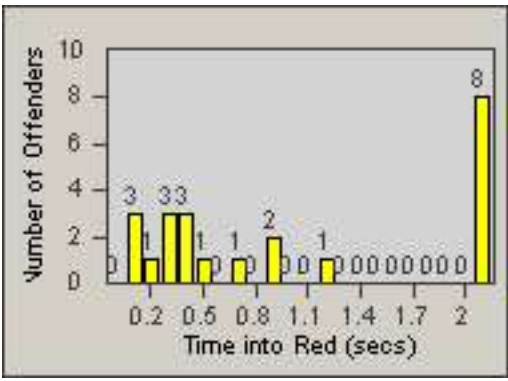

Redflex Redlight Offender Statistics

CONTRACT: Commerce
DATE FROM: 01-Sep-2011

LOCATION: COM-TGAT-01 Atlantic Blvd and Telegraph Rd
DATE TO: 30-Sep-2011

LANE 1

LANE 2

LANE 3