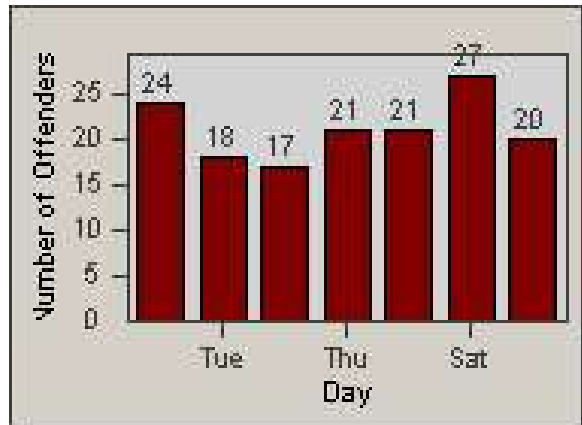

Redflex Redlight Offender Statistics

CONTRACT: Corona
 DATE FROM: 1/Apr/2009

LOCATION: COR-MCGR-01 McKinley and Griffin
 DATE TO: 30/Apr/2009

LANE 1

LANE 2

LANE 3

Redflex Redlight Offender Statistics

CONTRACT: Corona
DATE FROM: 1/Apr/2009