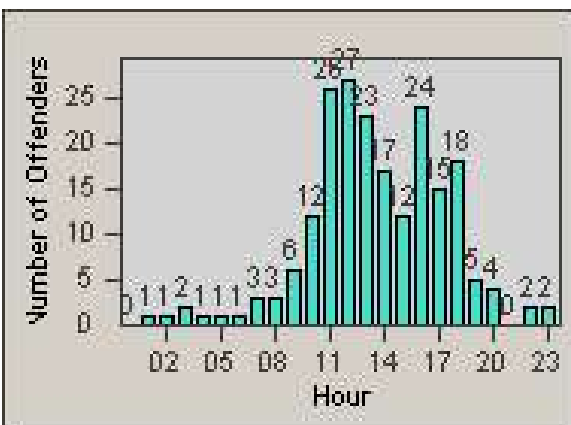

Redflex Redlight Offender Statistics

CONTRACT: Corona
 DATE FROM: 1/Apr/2009

LOCATION: COR-MCGR-01 McKinley and Griffin
 DATE TO: 30/Apr/2009

LANE 1

LANE 2

LANE 3

Redflex Redlight Offender Statistics

CONTRACT: Corona
DATE FROM: 1/Apr/2009

LOCATION: COR-MCGR-01 McKinley and Griffin
DATE TO: 30/Apr/2009

LANE 4

LANE 5

Redflex Redlight Offender Statistics

CONTRACT: Corona
 DATE FROM: 1/Apr/2009

LOCATION: COR-MCGR-01 McKinley and Griffin
 DATE TO: 30/Apr/2009

LANE 6

LANE TOTAL

Redflex Redlight Offender Statistics

CONTRACT: Corona
 DATE FROM: 1/Apr/2009

LOCATION: COR-MCGR-01 McKinley and Griffin
 DATE TO: 30/Apr/2009