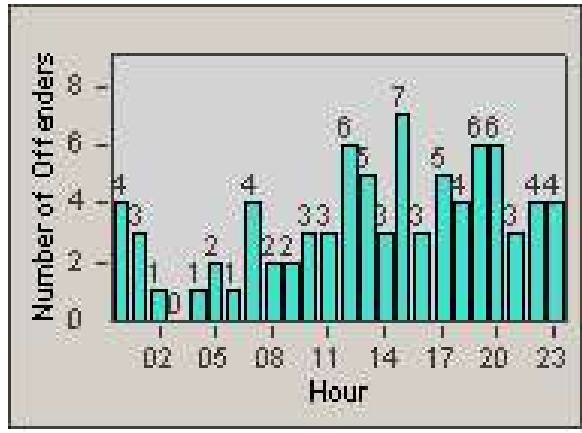

Redflex Redlight Offender Statistics

CONTRACT: Corona
 DATE FROM: 1/Apr/2009

LOCATION: COR-MCGR-01 McKinley and Griffin
 DATE TO: 30/Apr/2009

LANE 1

LANE 2

LANE 3

Redflex Redlight Offender Statistics

CONTRACT: Corona
DATE FROM: 1/Apr/2009

LOCATION: COR-MCGR-01 McKinley and Griffin
DATE TO: 30/Apr/2009

LANE 4

LANE 5

Redflex Redlight Offender Statistics

CONTRACT: Corona
 DATE FROM: 1/Apr/2009

LOCATION: COR-MCGR-01 McKinley and Griffin
 DATE TO: 30/Apr/2009

LANE 6

LANE TOTAL

Redflex Redlight Offender Statistics

CONTRACT: Corona
 DATE FROM: 1/Apr/2009

LOCATION: COR-MCGR-01 McKinley and Griffin
 DATE TO: 30/Apr/2009