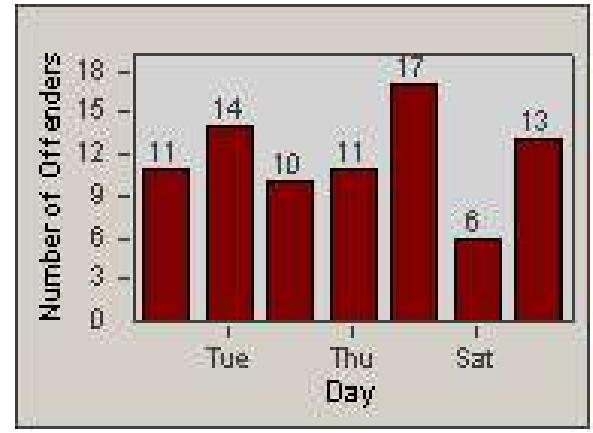

Redflex Redlight Offender Statistics

CONTRACT: Corona
 DATE FROM: 1/Apr/2009

LOCATION: COR-MCGR-01 McKinley and Griffin
 DATE TO: 30/Apr/2009

LANE 1

LANE 2

LANE 3

Redflex Redlight Offender Statistics

CONTRACT: Corona
DATE FROM: 1/Apr/2009

LOCATION: COR-MCGR-01 McKinley and Griffin
DATE TO: 30/Apr/2009

LANE 4

LANE 5

Redflex Redlight Offender Statistics

CONTRACT: Corona
 DATE FROM: 1/Apr/2009

LOCATION: COR-MCGR-01 McKinley and Griffin
 DATE TO: 30/Apr/2009

LANE 6

LANE TOTAL

Redflex Redlight Offender Statistics

CONTRACT: Corona
 DATE FROM: 1/Apr/2009

LOCATION: COR-MCGR-01 McKinley and Griffin
 DATE TO: 30/Apr/2009