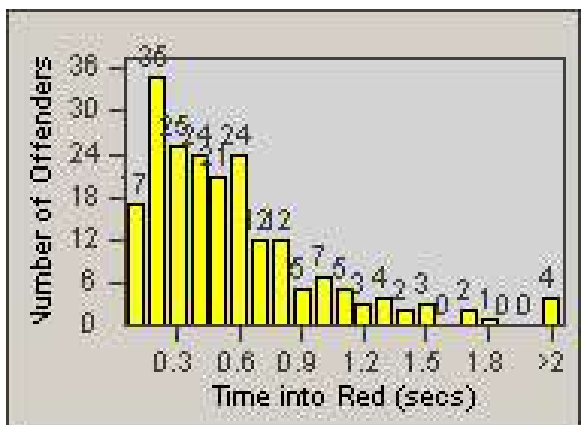

Redflex Redlight Offender Statistics

CONTRACT: Corona
 DATE FROM: 1/Apr/2009

LOCATION: COR-MCGR-01 McKinley and Griffin
 DATE TO: 30/Apr/2009

LANE 1

LANE 2

LANE 3

Redflex Redlight Offender Statistics

CONTRACT: Corona
DATE FROM: 1/Apr/2009

LOCATION: COR-MCGR-01 McKinley and Griffin
DATE TO: 30/Apr/2009

LANE 4

LANE 5

Redflex Redlight Offender Statistics

CONTRACT: Corona
 DATE FROM: 1/Apr/2009

LOCATION: COR-MCGR-01 McKinley and Griffin
 DATE TO: 30/Apr/2009

LANE 6

LANE TOTAL

Redflex Redlight Offender Statistics

CONTRACT: Corona
 DATE FROM: 1/Apr/2009

LOCATION: COR-MCGR-01 McKinley and Griffin
 DATE TO: 30/Apr/2009