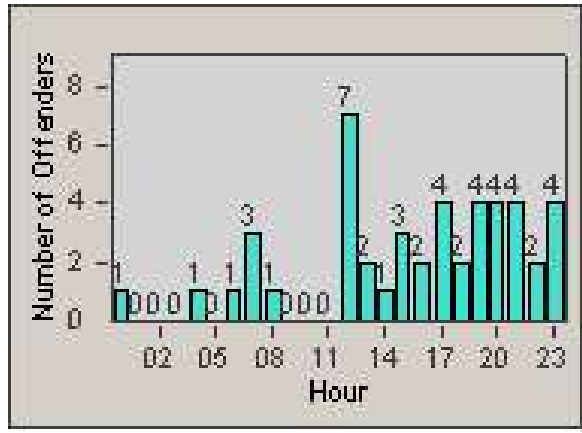

LOCATION: COR-MCGR-01 McKinley and Griffin
DATE TO: 30/Apr/2009

LANE 4

LANE 5

Redflex Redlight Offender Statistics

CONTRACT: Corona
 DATE FROM: 1/Apr/2009

LOCATION: COR-MCGR-01 McKinley and Griffin
 DATE TO: 30/Apr/2009

LANE 6

LANE TOTAL

Redflex Redlight Offender Statistics

CONTRACT: Corona
 DATE FROM: 1/Apr/2009

LOCATION: COR-MCGR-01 McKinley and Griffin
 DATE TO: 30/Apr/2009