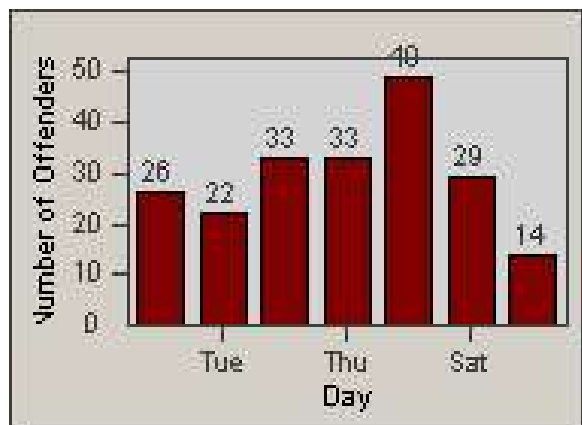

Redflex Redlight Offender Statistics

CONTRACT: Corona
 DATE FROM: 1/Apr/2009

LOCATION: COR-MCGR-01 McKinley and Griffin
 DATE TO: 30/Apr/2009

LANE 1

LANE 2

LANE 3

Redflex Redlight Offender Statistics

CONTRACT: Corona
DATE FROM: 1/Apr/2009