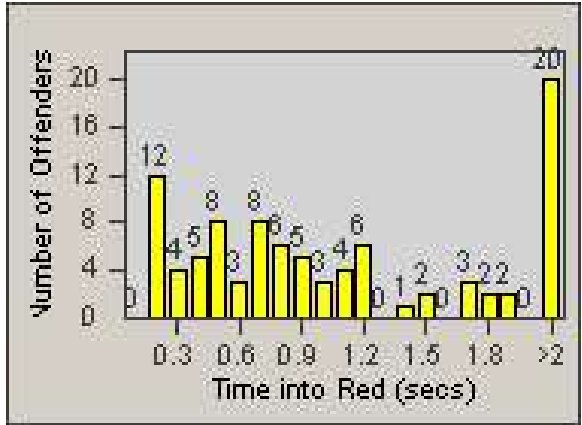

Redflex Redlight Offender Statistics

CONTRACT: Corona
 DATE FROM: 1/Apr/2009

LOCATION: COR-MCGR-01 McKinley and Griffin
 DATE TO: 30/Apr/2009

LANE 1

LANE 2

LANE 3

Redflex Redlight Offender Statistics

CONTRACT: Corona
DATE FROM: 1/Apr/2009

LOCATION: COR-MCGR-01 McKinley and Griffin
DATE TO: 30/Apr/2009

LANE 4

LANE 5

Redflex Redlight Offender Statistics

CONTRACT: Corona
 DATE FROM: 1/Apr/2009

LOCATION: COR-MCGR-01 McKinley and Griffin
 DATE TO: 30/Apr/2009

LANE 6

LANE TOTAL

Redflex Redlight Offender Statistics

CONTRACT: Corona
 DATE FROM: 1/Apr/2009

LOCATION: COR-MCGR-01 McKinley and Griffin
 DATE TO: 30/Apr/2009