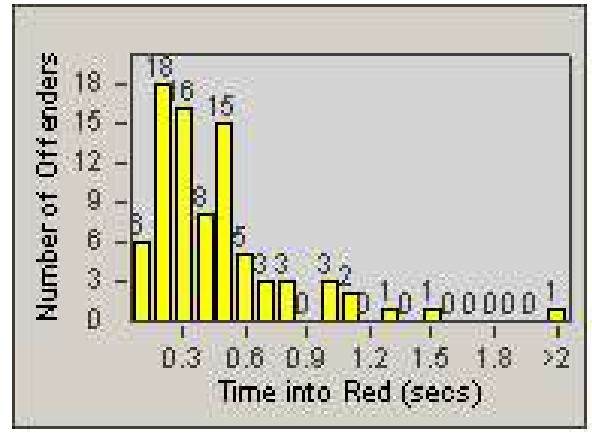

Redflex Redlight Offender Statistics

CONTRACT: Corona
 DATE FROM: 1/Apr/2009

LOCATION: COR-MCGR-01 McKinley and Griffin
 DATE TO: 30/Apr/2009

LANE 1

LANE 2

LANE 3

Redflex Redlight Offender Statistics

CONTRACT: Corona
DATE FROM: 1/Apr/2009

LOCATION: COR-MCGR-01 McKinley and Griffin
DATE TO: 30/Apr/2009

LANE 4

LANE 5

Redflex Redlight Offender Statistics

CONTRACT: Corona
 DATE FROM: 1/Apr/2009

LOCATION: COR-MCGR-01 McKinley and Griffin
 DATE TO: 30/Apr/2009

LANE 6

LANE TOTAL

Redflex Redlight Offender Statistics

CONTRACT: Corona
 DATE FROM: 1/Apr/2009

LOCATION: COR-MCGR-01 McKinley and Griffin
 DATE TO: 30/Apr/2009