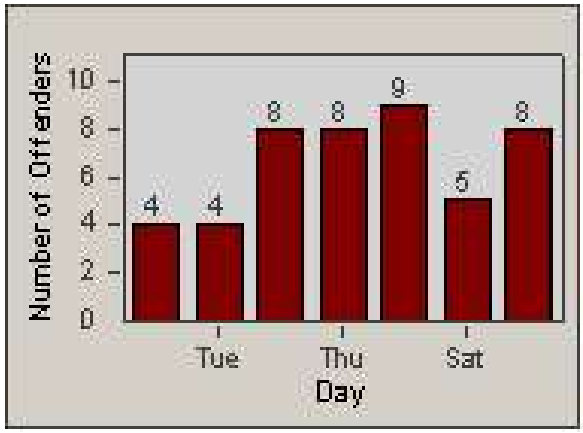

LOCATION: COR-MCGR-01 McKinley and Griffin
DATE TO: 30/Apr/2009

LANE 4

LANE 5

Redflex Redlight Offender Statistics

CONTRACT: Corona
 DATE FROM: 1/Apr/2009

LOCATION: COR-MCGR-01 McKinley and Griffin
 DATE TO: 30/Apr/2009