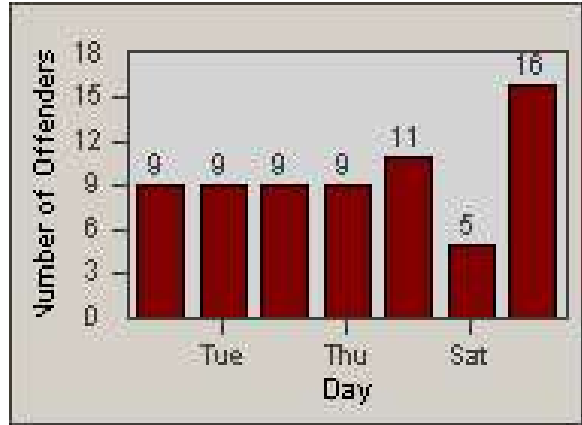

Redflex Redlight Offender Statistics

CONTRACT: Corona
DATE FROM: 1/Apr/2009

LOCATION: COR-MCGR-01 McKinley and Griffin
DATE TO: 30/Apr/2009

LANE 4