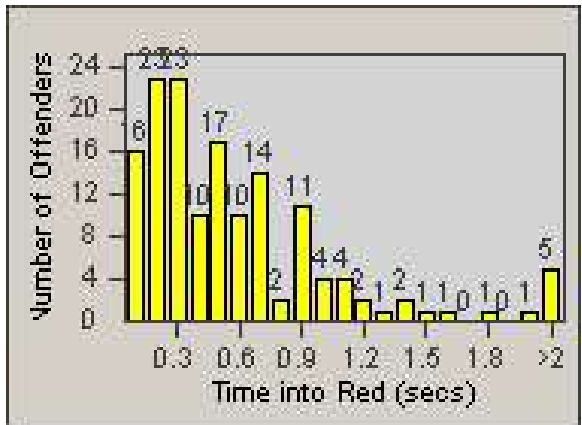

Redflex Redlight Offender Statistics

CONTRACT: Corona
 DATE FROM: 1/Apr/2009

LOCATION: COR-MCGR-01 McKinley and Griffin
 DATE TO: 30/Apr/2009

LANE 1

LANE 2

LANE 3

Redflex Redlight Offender Statistics

CONTRACT: Corona
DATE FROM: 1/Apr/2009

LOCATION: COR-MCGR-01 McKinley and Griffin
DATE TO: 30/Apr/2009

LANE 4

LANE 5

Redflex Redlight Offender Statistics

CONTRACT: Corona
 DATE FROM: 1/Apr/2009

LOCATION: COR-MCGR-01 McKinley and Griffin
 DATE TO: 30/Apr/2009

LANE 6

LANE TOTAL

Redflex Redlight Offender Statistics

CONTRACT: Corona
 DATE FROM: 1/Apr/2009

LOCATION: COR-MCGR-01 McKinley and Griffin
 DATE TO: 30/Apr/2009