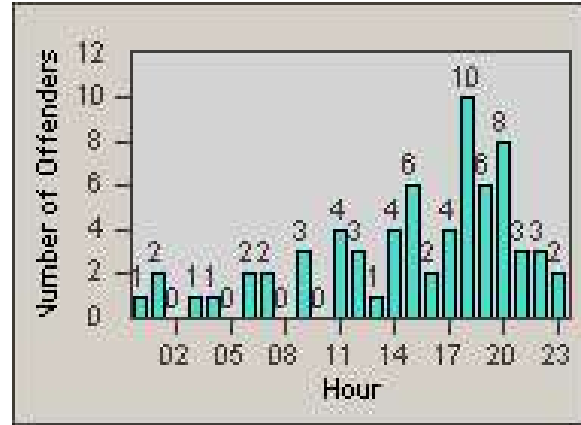

Redflex Redlight Offender Statistics

CONTRACT: Corona
 DATE FROM: 1/Apr/2009

LOCATION: COR-MCGR-01 McKinley and Griffin
 DATE TO: 30/Apr/2009

LANE 1

LANE 2

LANE 3

Redflex Redlight Offender Statistics

CONTRACT: Corona
DATE FROM: 1/Apr/2009

LOCATION: COR-MCGR-01 McKinley and Griffin
DATE TO: 30/Apr/2009

LANE 4

LANE 5

Redflex Redlight Offender Statistics

CONTRACT: Corona
 DATE FROM: 1/Apr/2009

LOCATION: COR-MCGR-01 McKinley and Griffin
 DATE TO: 30/Apr/2009

LANE 6

LANE TOTAL

Redflex Redlight Offender Statistics

CONTRACT: Corona
 DATE FROM: 1/Apr/2009

LOCATION: COR-MCGR-01 McKinley and Griffin
 DATE TO: 30/Apr/2009