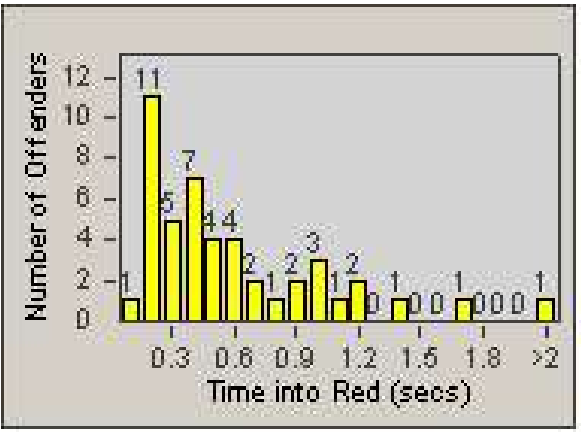

LOCATION: COR-MCGR-01 McKinley and Griffin
DATE TO: 30/Apr/2009

LANE 4

LANE 5

Redflex Redlight Offender Statistics

CONTRACT: Corona
 DATE FROM: 1/Apr/2009

LOCATION: COR-MCGR-01 McKinley and Griffin
 DATE TO: 30/Apr/2009

LANE 6

LANE TOTAL

Redflex Redlight Offender Statistics

CONTRACT: Corona
 DATE FROM: 1/Apr/2009

LOCATION: COR-MCGR-01 McKinley and Griffin
 DATE TO: 30/Apr/2009