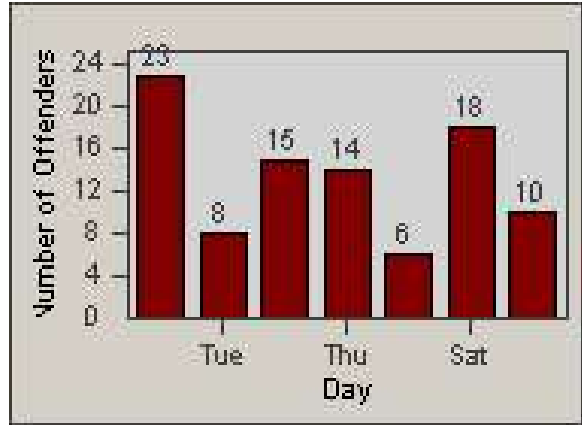

Redflex Redlight Offender Statistics

CONTRACT: Corona
DATE FROM: 1/Apr/2009

LOCATION: COR-MCGR-01 McKinley and Griffin
DATE TO: 30/Apr/2009

LANE 6