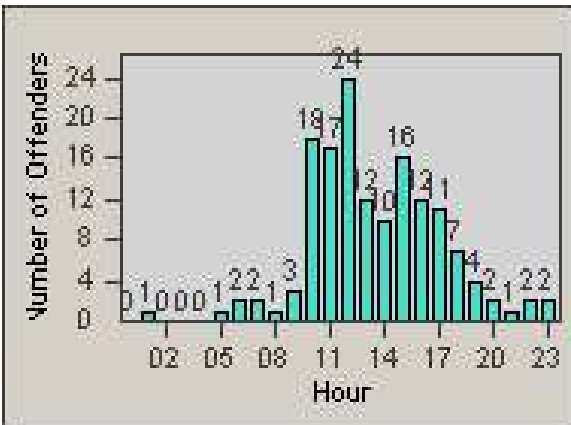

Redflex Redlight Offender Statistics

CONTRACT: Corona
 DATE FROM: 1/Apr/2009

LOCATION: COR-MCGR-01 McKinley and Griffin
 DATE TO: 30/Apr/2009

LANE 1

LANE 2

LANE 3

Redflex Redlight Offender Statistics

CONTRACT: Corona
DATE FROM: 1/Apr/2009

LOCATION: COR-MCGR-01 McKinley and Griffin
DATE TO: 30/Apr/2009

LANE 4

LANE 5

Redflex Redlight Offender Statistics

CONTRACT: Corona
 DATE FROM: 1/Apr/2009

LOCATION: COR-MCGR-01 McKinley and Griffin
 DATE TO: 30/Apr/2009

LANE 6

LANE TOTAL

Redflex Redlight Offender Statistics

CONTRACT: Corona
 DATE FROM: 1/Apr/2009

LOCATION: COR-MCGR-01 McKinley and Griffin
 DATE TO: 30/Apr/2009