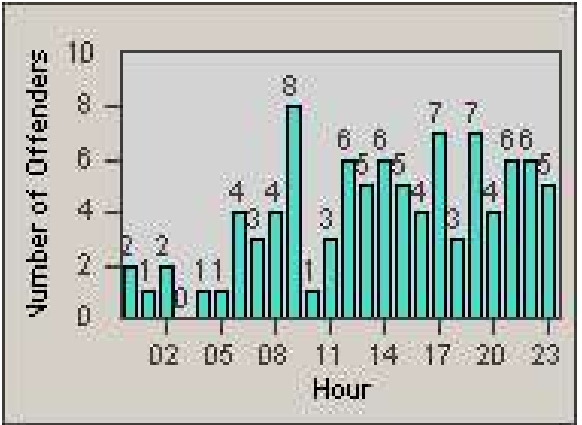

LOCATION: COR-MCGR-01 McKinley and Griffin
DATE TO: 30/Apr/2009

LANE 4

LANE 5

Redflex Redlight Offender Statistics

CONTRACT: Corona
 DATE FROM: 1/Apr/2009

LOCATION: COR-MCGR-01 McKinley and Griffin
 DATE TO: 30/Apr/2009

LANE 6

LANE TOTAL

Redflex Redlight Offender Statistics

CONTRACT: Corona
 DATE FROM: 1/Apr/2009

LOCATION: COR-MCGR-01 McKinley and Griffin
 DATE TO: 30/Apr/2009