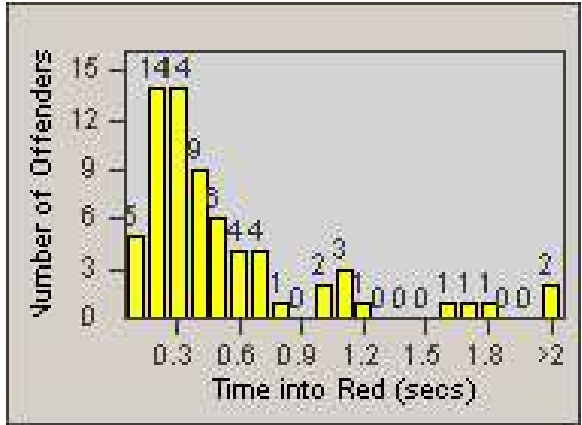

Redflex Redlight Offender Statistics

CONTRACT: Corona
 DATE FROM: 1/Apr/2009

LOCATION: COR-MCGR-01 McKinley and Griffin
 DATE TO: 30/Apr/2009

LANE 1

LANE 2

LANE 3

Redflex Redlight Offender Statistics

CONTRACT: Corona
DATE FROM: 1/Apr/2009

LOCATION: COR-MCGR-01 McKinley and Griffin
DATE TO: 30/Apr/2009

LANE 4

LANE 5

Redflex Redlight Offender Statistics

CONTRACT: Corona
 DATE FROM: 1/Apr/2009

LOCATION: COR-MCGR-01 McKinley and Griffin
 DATE TO: 30/Apr/2009

LANE 6

LANE TOTAL

Redflex Redlight Offender Statistics

CONTRACT: Corona
 DATE FROM: 1/Apr/2009

LOCATION: COR-MCGR-01 McKinley and Griffin
 DATE TO: 30/Apr/2009