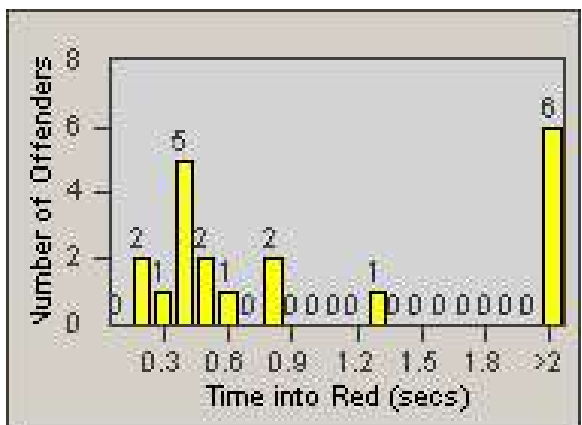

Redflex Redlight Offender Statistics

CONTRACT: Corona
 DATE FROM: 1/Apr/2009

LOCATION: COR-RIMA-01 Magnolia and Rimpau
 DATE TO: 30/Apr/2009

LANE 1

LANE 2

LANE 3

Redflex Redlight Offender Statistics

CONTRACT: Corona
DATE FROM: 1/Apr/2009

LOCATION: COR-RIMA-01 Magnolia and Rimpau
DATE TO: 30/Apr/2009

LANE 4

LANE 5

Redflex Redlight Offender Statistics

CONTRACT: Corona
DATE FROM: 1/Apr/2009

LOCATION: COR-RIMA-01 Magnolia and Rimpau
DATE TO: 30/Apr/2009

LANE 6

LANE TOTAL

Redflex Redlight Offender Statistics

CONTRACT: Corona
 DATE FROM: 1/Apr/2009

LOCATION: COR-RIMA-01 Magnolia and Rimpau
 DATE TO: 30/Apr/2009