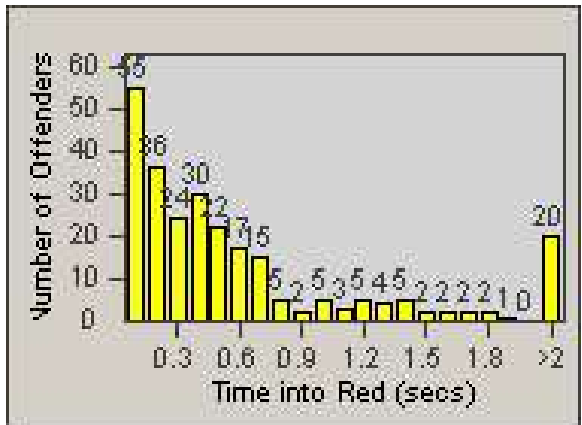

Redflex Redlight Offender Statistics

CONTRACT: Corona
 DATE FROM: 1/Apr/2009

LOCATION: COR-RIMA-01 Magnolia and Rimpau
 DATE TO: 30/Apr/2009

LANE 1

LANE 2

LANE 3

Redflex Redlight Offender Statistics

CONTRACT: Corona
DATE FROM: 1/Apr/2009

LOCATION: COR-RIMA-01 Magnolia and Rimpau
DATE TO: 30/Apr/2009

LANE 4

LANE 5

Redflex Redlight Offender Statistics

CONTRACT: Corona
DATE FROM: 1/Apr/2009

LOCATION: COR-RIMA-01 Magnolia and Rimpau
DATE TO: 30/Apr/2009

LANE 6

LANE TOTAL

Redflex Redlight Offender Statistics

CONTRACT: Corona
 DATE FROM: 1/Apr/2009

LOCATION: COR-RIMA-01 Magnolia and Rimpau
 DATE TO: 30/Apr/2009