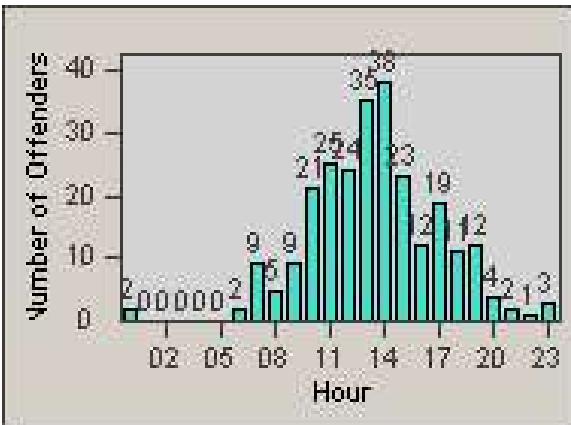

Redflex Redlight Offender Statistics

CONTRACT: Corona
 DATE FROM: 1/Apr/2009

LOCATION: COR-RIMA-01 Magnolia and Rimpau
 DATE TO: 30/Apr/2009

LANE 1

LANE 2

LANE 3

Redflex Redlight Offender Statistics

CONTRACT: Corona
DATE FROM: 1/Apr/2009

LOCATION: COR-RIMA-01 Magnolia and Rimpau
DATE TO: 30/Apr/2009

LANE 4

LANE 5

Redflex Redlight Offender Statistics

CONTRACT: Corona
DATE FROM: 1/Apr/2009

LOCATION: COR-RIMA-01 Magnolia and Rimpau
DATE TO: 30/Apr/2009

LANE 6

LANE TOTAL

Redflex Redlight Offender Statistics

CONTRACT: Corona
 DATE FROM: 1/Apr/2009

LOCATION: COR-RIMA-01 Magnolia and Rimpau
 DATE TO: 30/Apr/2009