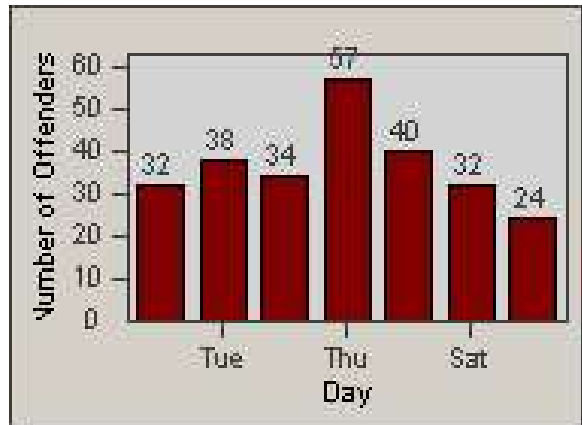

Redflex Redlight Offender Statistics

CONTRACT: Corona
 DATE FROM: 1/Apr/2009

LOCATION: COR-RIMA-01 Magnolia and Rimpau
 DATE TO: 30/Apr/2009

LANE 1

LANE 2

LANE 3

Redflex Redlight Offender Statistics

CONTRACT: Corona
DATE FROM: 1/Apr/2009

LOCATION: COR-RIMA-01 Magnolia and Rimpau
DATE TO: 30/Apr/2009

LANE 4

LANE 5

Redflex Redlight Offender Statistics

CONTRACT: Corona
DATE FROM: 1/Apr/2009

LOCATION: COR-RIMA-01 Magnolia and Rimpau
DATE TO: 30/Apr/2009