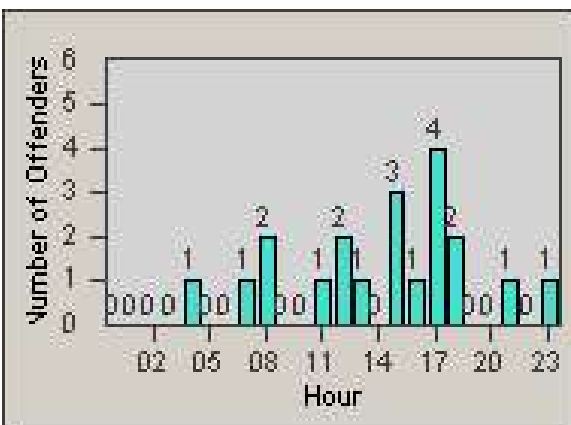

Redflex Redlight Offender Statistics

CONTRACT: Corona
 DATE FROM: 1/Apr/2009

LOCATION: COR-RIMA-01 Magnolia and Rimpau
 DATE TO: 30/Apr/2009

LANE 1

LANE 2

LANE 3

Redflex Redlight Offender Statistics

CONTRACT: Corona
DATE FROM: 1/Apr/2009

LOCATION: COR-RIMA-01 Magnolia and Rimpau
DATE TO: 30/Apr/2009

LANE 4

LANE 5

Redflex Redlight Offender Statistics

CONTRACT: Corona
DATE FROM: 1/Apr/2009

LOCATION: COR-RIMA-01 Magnolia and Rimpau
DATE TO: 30/Apr/2009

LANE 6

LANE TOTAL

Redflex Redlight Offender Statistics

CONTRACT: Corona
 DATE FROM: 1/Apr/2009

LOCATION: COR-RIMA-01 Magnolia and Rimpau
 DATE TO: 30/Apr/2009