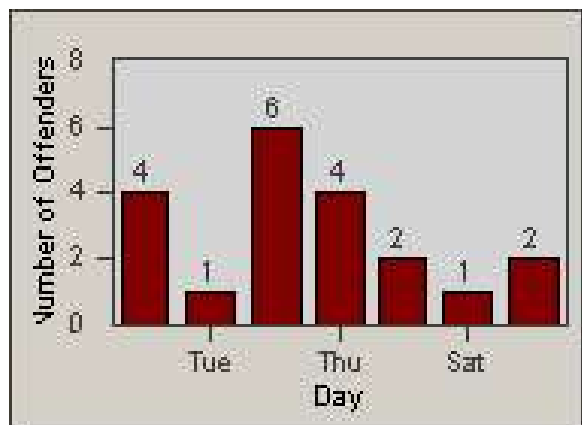

Redflex Redlight Offender Statistics

CONTRACT: Corona
 DATE FROM: 1/Apr/2009

LOCATION: COR-RIMA-01 Magnolia and Rimpau
 DATE TO: 30/Apr/2009

LANE 1

LANE 2

LANE 3

Redflex Redlight Offender Statistics

CONTRACT: Corona
DATE FROM: 1/Apr/2009

LOCATION: COR-RIMA-01 Magnolia and Rimpau
DATE TO: 30/Apr/2009

LANE 4

LANE 5

Redflex Redlight Offender Statistics

CONTRACT: Corona
DATE FROM: 1/Apr/2009

LOCATION: COR-RIMA-01 Magnolia and Rimpau
DATE TO: 30/Apr/2009