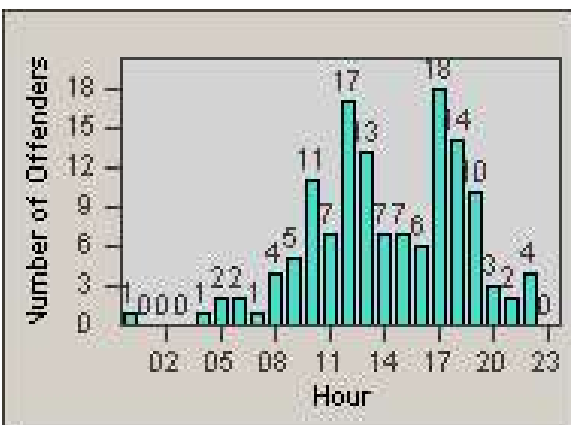

Redflex Redlight Offender Statistics

CONTRACT: Corona
 DATE FROM: 1/Jul/2009

LOCATION: COR-MARI-01 Magnolia and Rimpau
 DATE TO: 31/Jul/2009

LANE 1

LANE 2

LANE 3

Redflex Redlight Offender Statistics

CONTRACT: Corona
 DATE FROM: 1/Jul/2009

LOCATION: COR-MARI-01 Magnolia and Rimpau
 DATE TO: 31/Jul/2009

LANE 4

LANE 5

Redflex Redlight Offender Statistics

CONTRACT: Corona
 DATE FROM: 1/Jul/2009

LOCATION: COR-MARI-01 Magnolia and Rimpau
 DATE TO: 31/Jul/2009

LANE 6

LANE TOTAL

Redflex Redlight Offender Statistics

CONTRACT: Corona
 DATE FROM: 1/Jul/2009

LOCATION: COR-MARI-01 Magnolia and Rimpau
 DATE TO: 31/Jul/2009