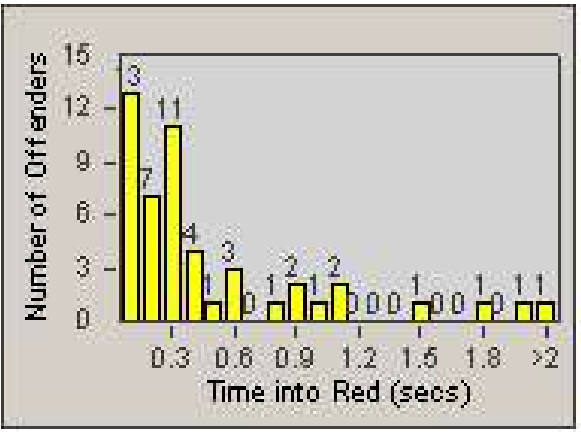

Redflex Redlight Offender Statistics

CONTRACT: Corona
 DATE FROM: 1/Jul/2009

LOCATION: COR-MARI-01 Magnolia and Rimpau
 DATE TO: 31/Jul/2009

LANE 1

LANE 2

LANE 3

Redflex Redlight Offender Statistics

CONTRACT: Corona
 DATE FROM: 1/Jul/2009

LOCATION: COR-MARI-01 Magnolia and Rimpau
 DATE TO: 31/Jul/2009

LANE 4

LANE 5

Redflex Redlight Offender Statistics

CONTRACT: Corona
 DATE FROM: 1/Jul/2009

LOCATION: COR-MARI-01 Magnolia and Rimpau
 DATE TO: 31/Jul/2009

LANE 6

LANE TOTAL

Redflex Redlight Offender Statistics

CONTRACT: Corona
 DATE FROM: 1/Jul/2009

LOCATION: COR-MARI-01 Magnolia and Rimpau
 DATE TO: 31/Jul/2009