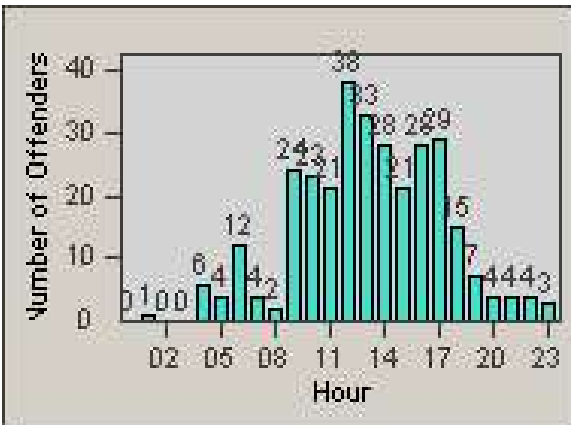

Redflex Redlight Offender Statistics

CONTRACT: Corona
 DATE FROM: 1/Jul/2009

LOCATION: COR-MARI-01 Magnolia and Rimpau
 DATE TO: 31/Jul/2009

LANE 1

LANE 2

LANE 3

Redflex Redlight Offender Statistics

CONTRACT: Corona
 DATE FROM: 1/Jul/2009

LOCATION: COR-MARI-01 Magnolia and Rimpau
 DATE TO: 31/Jul/2009

LANE 4

LANE 5

Redflex Redlight Offender Statistics

CONTRACT: Corona
 DATE FROM: 1/Jul/2009

LOCATION: COR-MARI-01 Magnolia and Rimpau
 DATE TO: 31/Jul/2009

LANE 6

LANE TOTAL

Redflex Redlight Offender Statistics

CONTRACT: Corona
 DATE FROM: 1/Jul/2009

LOCATION: COR-MARI-01 Magnolia and Rimpau
 DATE TO: 31/Jul/2009