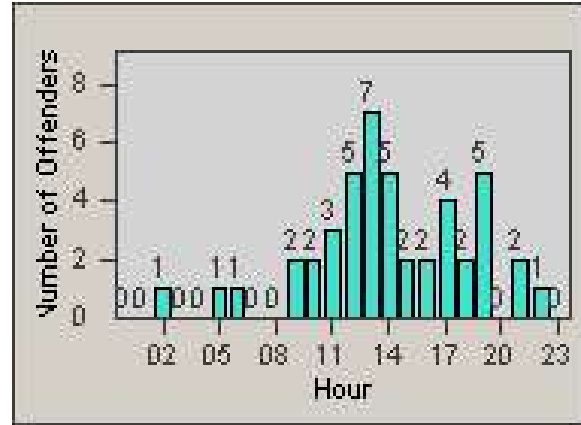

Redflex Redlight Offender Statistics

CONTRACT: Corona
 DATE FROM: 1/Jul/2009

LOCATION: COR-MARI-01 Magnolia and Rimpau
 DATE TO: 31/Jul/2009

LANE 1

LANE 2

LANE 3

Redflex Redlight Offender Statistics

CONTRACT: Corona
 DATE FROM: 1/Jul/2009

LOCATION: COR-MARI-01 Magnolia and Rimpau
 DATE TO: 31/Jul/2009

LANE 4

LANE 5

Redflex Redlight Offender Statistics

CONTRACT: Corona
 DATE FROM: 1/Jul/2009

LOCATION: COR-MARI-01 Magnolia and Rimpau
 DATE TO: 31/Jul/2009

LANE 6

LANE TOTAL

Redflex Redlight Offender Statistics

CONTRACT: Corona
 DATE FROM: 1/Jul/2009

LOCATION: COR-MARI-01 Magnolia and Rimpau
 DATE TO: 31/Jul/2009