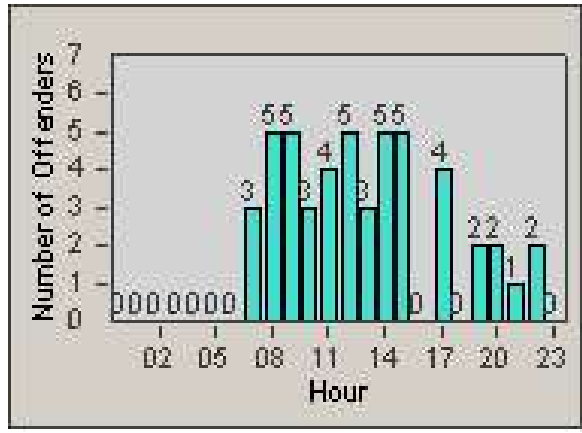

Redflex Redlight Offender Statistics

CONTRACT: Corona
 DATE FROM: 1/Jul/2009

LOCATION: COR-MARI-01 Magnolia and Rimpau
 DATE TO: 31/Jul/2009

LANE 1

LANE 2

LANE 3

Redflex Redlight Offender Statistics

CONTRACT: Corona
 DATE FROM: 1/Jul/2009

LOCATION: COR-MARI-01 Magnolia and Rimpau
 DATE TO: 31/Jul/2009

LANE 4

LANE 5

Redflex Redlight Offender Statistics

CONTRACT: Corona
 DATE FROM: 1/Jul/2009

LOCATION: COR-MARI-01 Magnolia and Rimpau
 DATE TO: 31/Jul/2009

LANE 6

LANE TOTAL

Redflex Redlight Offender Statistics

CONTRACT: Corona
 DATE FROM: 1/Jul/2009

LOCATION: COR-MARI-01 Magnolia and Rimpau
 DATE TO: 31/Jul/2009