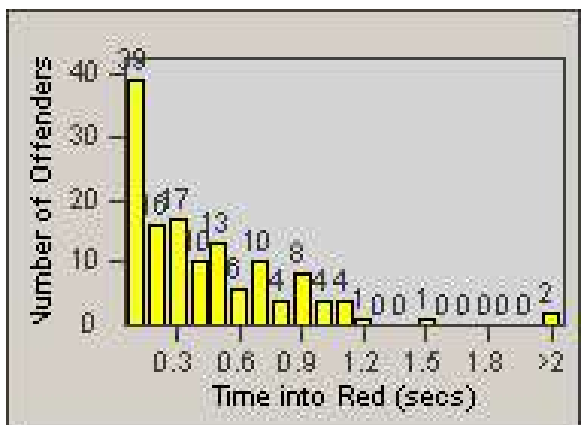

Redflex Redlight Offender Statistics

CONTRACT: Corona
 DATE FROM: 1/Jul/2009

LOCATION: COR-MARI-01 Magnolia and Rimpau
 DATE TO: 31/Jul/2009

LANE 1

LANE 2

LANE 3

Redflex Redlight Offender Statistics

CONTRACT: Corona
 DATE FROM: 1/Jul/2009

LOCATION: COR-MARI-01 Magnolia and Rimpau
 DATE TO: 31/Jul/2009

LANE 4

LANE 5

Redflex Redlight Offender Statistics

CONTRACT: Corona
 DATE FROM: 1/Jul/2009

LOCATION: COR-MARI-01 Magnolia and Rimpau
 DATE TO: 31/Jul/2009

LANE 6

LANE TOTAL

Redflex Redlight Offender Statistics

CONTRACT: Corona
 DATE FROM: 1/Jul/2009

LOCATION: COR-MARI-01 Magnolia and Rimpau
 DATE TO: 31/Jul/2009