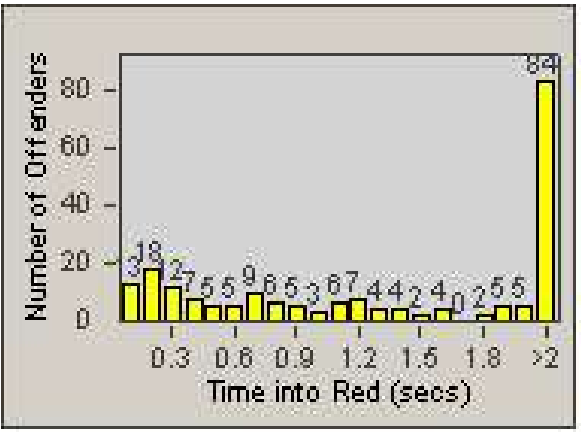

LOCATION: COR-MARI-01 Magnolia and Rimpau
 DATE TO: 31/Jul/2009

LANE 4

LANE 5

Redflex Redlight Offender Statistics

CONTRACT: Corona
 DATE FROM: 1/Jul/2009

LOCATION: COR-MARI-01 Magnolia and Rimpau
 DATE TO: 31/Jul/2009

LANE 6

LANE TOTAL

Redflex Redlight Offender Statistics

CONTRACT: Corona
 DATE FROM: 1/Jul/2009

LOCATION: COR-MARI-01 Magnolia and Rimpau
 DATE TO: 31/Jul/2009