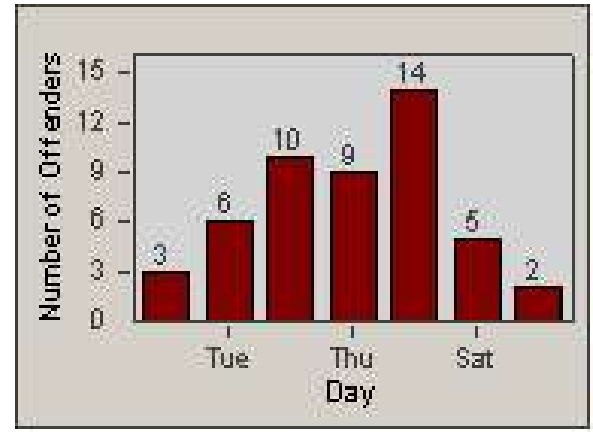

Redflex Redlight Offender Statistics

CONTRACT: Corona
 DATE FROM: 1/Jul/2009

LOCATION: COR-MARI-01 Magnolia and Rimpau
 DATE TO: 31/Jul/2009

LANE 1

LANE 2

LANE 3

Redflex Redlight Offender Statistics

CONTRACT: Corona
 DATE FROM: 1/Jul/2009

LOCATION: COR-MARI-01 Magnolia and Rimpau
 DATE TO: 31/Jul/2009

LANE 4

LANE 5

Redflex Redlight Offender Statistics

CONTRACT: Corona
 DATE FROM: 1/Jul/2009

LOCATION: COR-MARI-01 Magnolia and Rimpau
 DATE TO: 31/Jul/2009