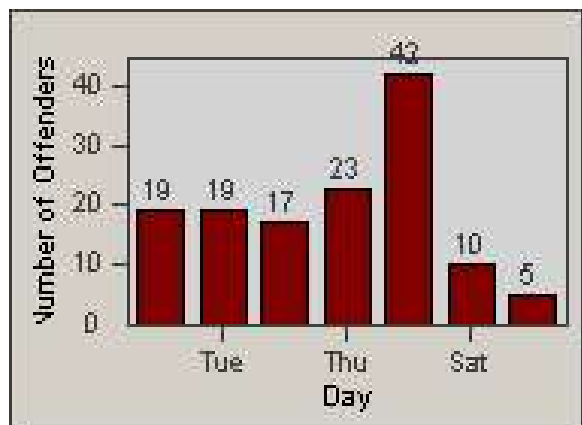

Redflex Redlight Offender Statistics

CONTRACT: Corona
 DATE FROM: 1/Jul/2009

LOCATION: COR-MARI-01 Magnolia and Rimpau
 DATE TO: 31/Jul/2009

LANE 1

LANE 2

LANE 3

Redflex Redlight Offender Statistics

CONTRACT: Corona
 DATE FROM: 1/Jul/2009