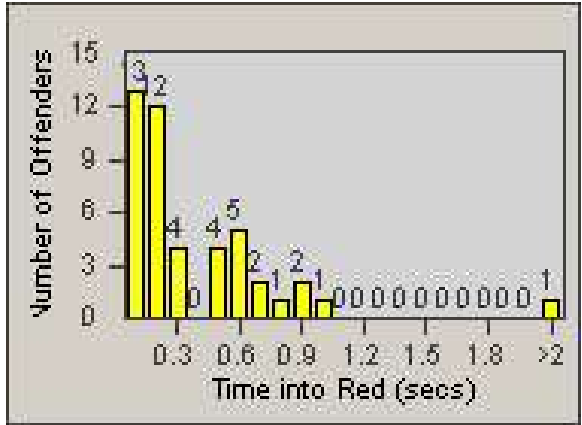

Redflex Redlight Offender Statistics

CONTRACT: Corona
 DATE FROM: 1/Jul/2009

LOCATION: COR-MARI-01 Magnolia and Rimpau
 DATE TO: 31/Jul/2009

LANE 1

LANE 2

LANE 3

Redflex Redlight Offender Statistics

CONTRACT: Corona
 DATE FROM: 1/Jul/2009

LOCATION: COR-MARI-01 Magnolia and Rimpau
 DATE TO: 31/Jul/2009

LANE 4

LANE 5

Redflex Redlight Offender Statistics

CONTRACT: Corona
 DATE FROM: 1/Jul/2009

LOCATION: COR-MARI-01 Magnolia and Rimpau
 DATE TO: 31/Jul/2009

LANE 6

LANE TOTAL

Redflex Redlight Offender Statistics

CONTRACT: Corona
 DATE FROM: 1/Jul/2009

LOCATION: COR-MARI-01 Magnolia and Rimpau
 DATE TO: 31/Jul/2009