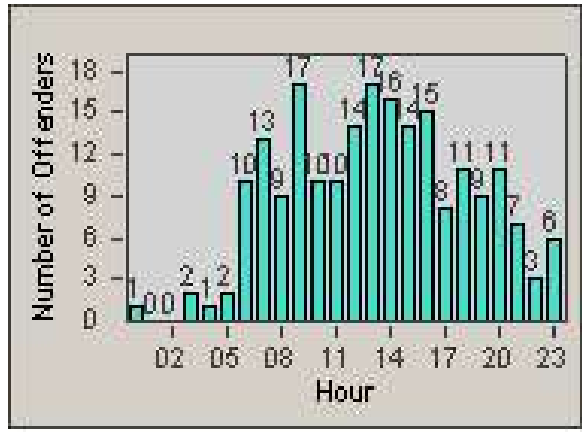

LOCATION: COR-MARI-01 Magnolia and Rimpau
 DATE TO: 31/Jul/2009

LANE 4

LANE 5

Redflex Redlight Offender Statistics

CONTRACT: Corona
 DATE FROM: 1/Jul/2009

LOCATION: COR-MARI-01 Magnolia and Rimpau
 DATE TO: 31/Jul/2009

LANE 6

LANE TOTAL

Redflex Redlight Offender Statistics

CONTRACT: Corona
 DATE FROM: 1/Jul/2009

LOCATION: COR-MARI-01 Magnolia and Rimpau
 DATE TO: 31/Jul/2009