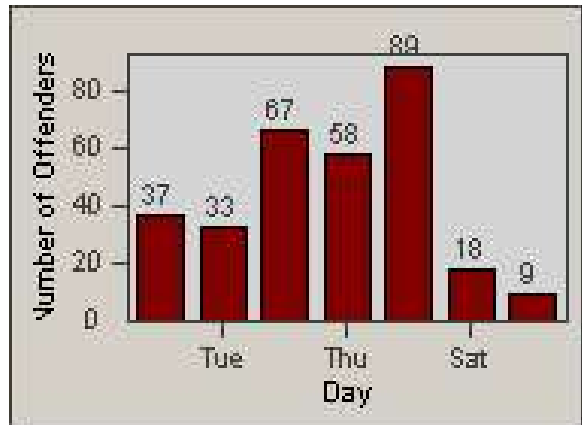

Redflex Redlight Offender Statistics

CONTRACT: Corona
 DATE FROM: 1/Jul/2009

LOCATION: COR-MARI-01 Magnolia and Rimpau
 DATE TO: 31/Jul/2009

LANE 1

LANE 2

LANE 3

Redflex Redlight Offender Statistics

CONTRACT: Corona
 DATE FROM: 1/Jul/2009

LOCATION: COR-MARI-01 Magnolia and Rimpau
 DATE TO: 31/Jul/2009

LANE 4

LANE 5

Redflex Redlight Offender Statistics

CONTRACT: Corona
 DATE FROM: 1/Jul/2009

LOCATION: COR-MARI-01 Magnolia and Rimpau
 DATE TO: 31/Jul/2009