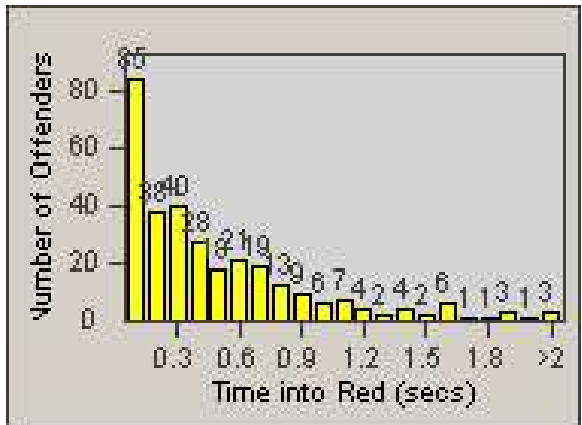

Redflex Redlight Offender Statistics

CONTRACT: Corona
 DATE FROM: 1/Jul/2009

LOCATION: COR-MARI-01 Magnolia and Rimpau
 DATE TO: 31/Jul/2009

LANE 1

LANE 2

LANE 3

Redflex Redlight Offender Statistics

CONTRACT: Corona
 DATE FROM: 1/Jul/2009

LOCATION: COR-MARI-01 Magnolia and Rimpau
 DATE TO: 31/Jul/2009

LANE 4

LANE 5

Redflex Redlight Offender Statistics

CONTRACT: Corona
 DATE FROM: 1/Jul/2009

LOCATION: COR-MARI-01 Magnolia and Rimpau
 DATE TO: 31/Jul/2009

LANE 6

LANE TOTAL

Redflex Redlight Offender Statistics

CONTRACT: Corona
 DATE FROM: 1/Jul/2009

LOCATION: COR-MARI-01 Magnolia and Rimpau
 DATE TO: 31/Jul/2009