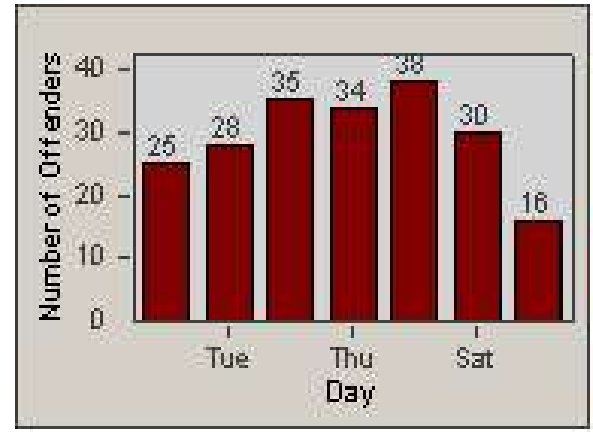

LOCATION: COR-MARI-01 Magnolia and Rimpau
 DATE TO: 31/Jul/2009

LANE 4

LANE 5

Redflex Redlight Offender Statistics

CONTRACT: Corona
 DATE FROM: 1/Jul/2009

LOCATION: COR-MARI-01 Magnolia and Rimpau
 DATE TO: 31/Jul/2009