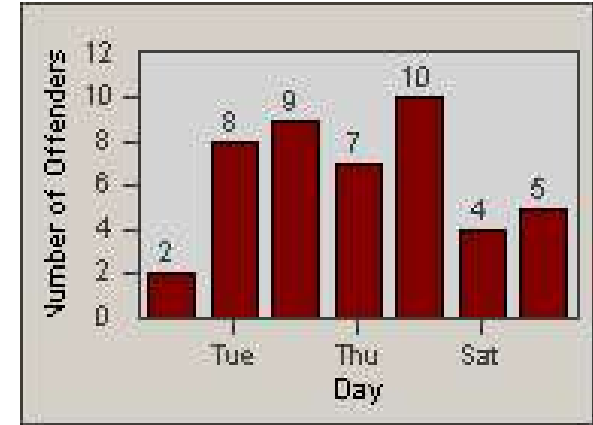

Redflex Redlight Offender Statistics

CONTRACT: Corona
 DATE FROM: 1/Jul/2009

LOCATION: COR-MARI-01 Magnolia and Rimpau
 DATE TO: 31/Jul/2009

LANE 1

LANE 2

LANE 3

Redflex Redlight Offender Statistics

CONTRACT: Corona
 DATE FROM: 1/Jul/2009

LOCATION: COR-MARI-01 Magnolia and Rimpau
 DATE TO: 31/Jul/2009

LANE 4

LANE 5

Redflex Redlight Offender Statistics

CONTRACT: Corona
 DATE FROM: 1/Jul/2009

LOCATION: COR-MARI-01 Magnolia and Rimpau
 DATE TO: 31/Jul/2009