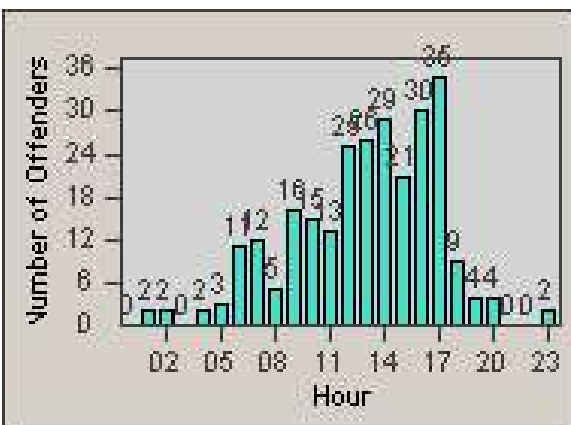

Redflex Redlight Offender Statistics

CONTRACT: Corona
 DATE FROM: 1/Jun/2009

LOCATION: COR-MARI-01 Magnolia and Rimpau
 DATE TO: 30/Jun/2009

LANE 1

LANE 2

LANE 3

Redflex Redlight Offender Statistics

CONTRACT: Corona
 DATE FROM: 1/Jun/2009

LOCATION: COR-MARI-01 Magnolia and Rimpau
 DATE TO: 30/Jun/2009

LANE 4

LANE 5

Redflex Redlight Offender Statistics

CONTRACT: Corona
 DATE FROM: 1/Jun/2009

LOCATION: COR-MARI-01 Magnolia and Rimpau
 DATE TO: 30/Jun/2009

LANE 6

LANE TOTAL

Redflex Redlight Offender Statistics

CONTRACT: Corona
 DATE FROM: 1/Jun/2009

LOCATION: COR-MARI-01 Magnolia and Rimpau
 DATE TO: 30/Jun/2009