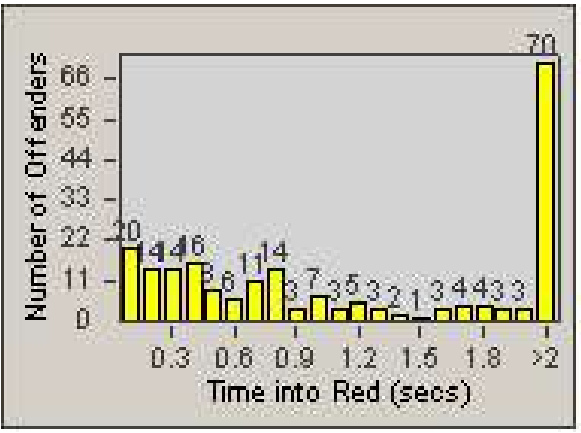

LOCATION: COR-MARI-01 Magnolia and Rimpau
 DATE TO: 30/Jun/2009

LANE 4

LANE 5

Redflex Redlight Offender Statistics

CONTRACT: Corona
 DATE FROM: 1/Jun/2009

LOCATION: COR-MARI-01 Magnolia and Rimpau
 DATE TO: 30/Jun/2009

LANE 6

LANE TOTAL

Redflex Redlight Offender Statistics

CONTRACT: Corona
 DATE FROM: 1/Jun/2009

LOCATION: COR-MARI-01 Magnolia and Rimpau
 DATE TO: 30/Jun/2009