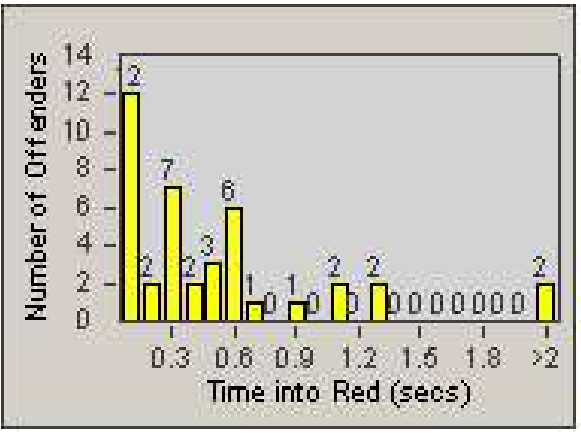

Redflex Redlight Offender Statistics

CONTRACT: Corona
 DATE FROM: 1/Jun/2009

LOCATION: COR-MARI-01 Magnolia and Rimpau
 DATE TO: 30/Jun/2009

LANE 1

LANE 2

LANE 3

Redflex Redlight Offender Statistics

CONTRACT: Corona
 DATE FROM: 1/Jun/2009

LOCATION: COR-MARI-01 Magnolia and Rimpau
 DATE TO: 30/Jun/2009

LANE 4

LANE 5

Redflex Redlight Offender Statistics

CONTRACT: Corona
 DATE FROM: 1/Jun/2009

LOCATION: COR-MARI-01 Magnolia and Rimpau
 DATE TO: 30/Jun/2009

LANE 6

LANE TOTAL

Redflex Redlight Offender Statistics

CONTRACT: Corona
 DATE FROM: 1/Jun/2009

LOCATION: COR-MARI-01 Magnolia and Rimpau
 DATE TO: 30/Jun/2009