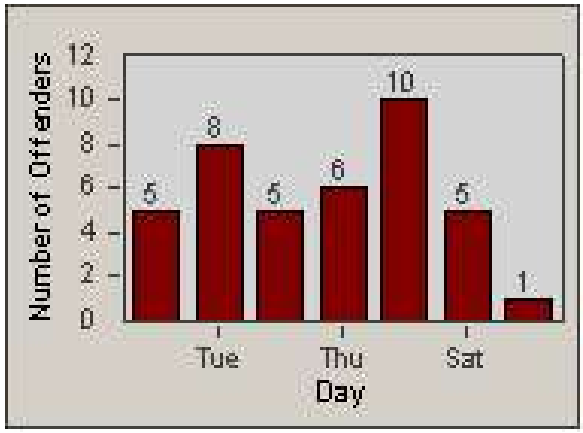

Redflex Redlight Offender Statistics

CONTRACT: Corona
DATE FROM: 1/Jun/2009

LOCATION: COR-MARI-01 Magnolia and Rimpau
DATE TO: 30/Jun/2009

LANE 4