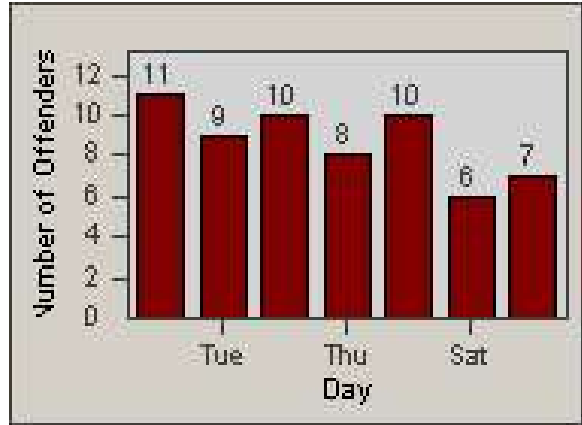

Redflex Redlight Offender Statistics

CONTRACT: Corona
DATE FROM: 1/Jun/2009

LOCATION: COR-MARI-01 Magnolia and Rimpau
DATE TO: 30/Jun/2009

LANE 4