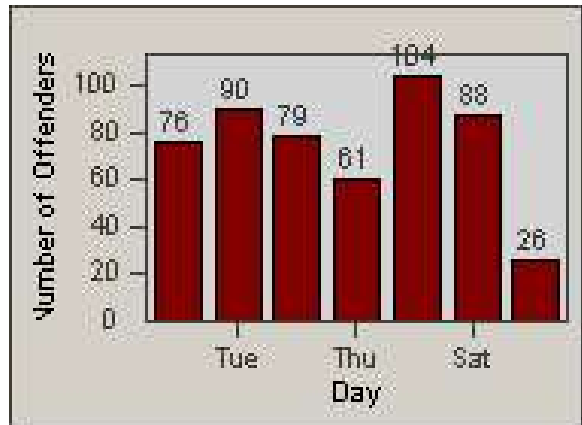

Redflex Redlight Offender Statistics

CONTRACT: Corona
 DATE FROM: 1/Jun/2009

LOCATION: COR-MARI-01 Magnolia and Rimpau
 DATE TO: 30/Jun/2009

LANE 1

LANE 2

LANE 3

Redflex Redlight Offender Statistics

CONTRACT: Corona
 DATE FROM: 1/Jun/2009