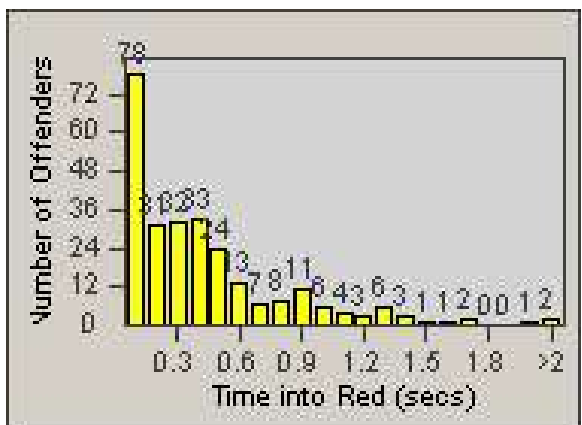

Redflex Redlight Offender Statistics

CONTRACT: Corona
 DATE FROM: 1/Jun/2009

LOCATION: COR-MARI-01 Magnolia and Rimpau
 DATE TO: 30/Jun/2009

LANE 1

LANE 2

LANE 3

Redflex Redlight Offender Statistics

CONTRACT: Corona
 DATE FROM: 1/Jun/2009

LOCATION: COR-MARI-01 Magnolia and Rimpau
 DATE TO: 30/Jun/2009

LANE 4

LANE 5

Redflex Redlight Offender Statistics

CONTRACT: Corona
 DATE FROM: 1/Jun/2009

LOCATION: COR-MARI-01 Magnolia and Rimpau
 DATE TO: 30/Jun/2009

LANE 6

LANE TOTAL

Redflex Redlight Offender Statistics

CONTRACT: Corona
 DATE FROM: 1/Jun/2009

LOCATION: COR-MARI-01 Magnolia and Rimpau
 DATE TO: 30/Jun/2009