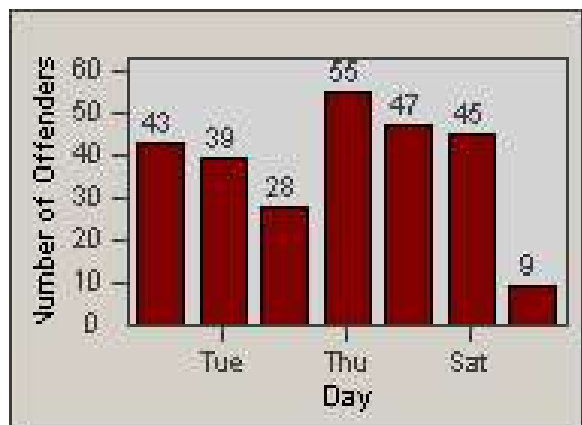

Redflex Redlight Offender Statistics

CONTRACT: Corona
 DATE FROM: 1/Jun/2009

LOCATION: COR-MARI-01 Magnolia and Rimpau
 DATE TO: 30/Jun/2009

LANE 1

LANE 2

LANE 3

Redflex Redlight Offender Statistics

CONTRACT: Corona
 DATE FROM: 1/Jun/2009