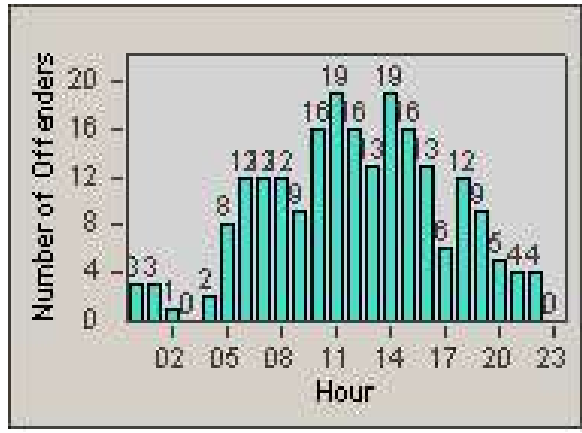

LOCATION: COR-MARI-01 Magnolia and Rimpau
 DATE TO: 30/Jun/2009

LANE 4

LANE 5

Redflex Redlight Offender Statistics

CONTRACT: Corona
 DATE FROM: 1/Jun/2009

LOCATION: COR-MARI-01 Magnolia and Rimpau
 DATE TO: 30/Jun/2009

LANE 6

LANE TOTAL

Redflex Redlight Offender Statistics

CONTRACT: Corona
 DATE FROM: 1/Jun/2009

LOCATION: COR-MARI-01 Magnolia and Rimpau
 DATE TO: 30/Jun/2009