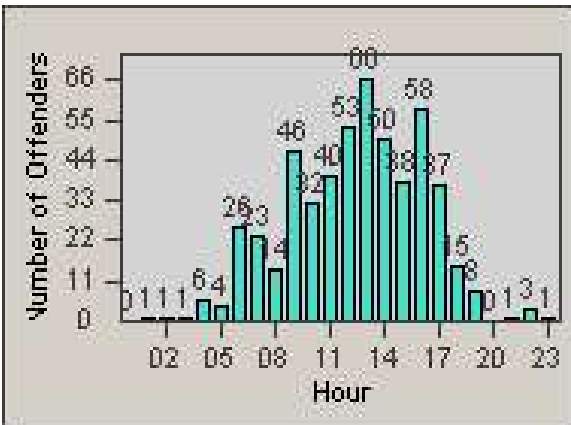

Redflex Redlight Offender Statistics

CONTRACT: Corona
 DATE FROM: 1/Jun/2009

LOCATION: COR-MARI-01 Magnolia and Rimpau
 DATE TO: 30/Jun/2009

LANE 1

LANE 2

LANE 3

Redflex Redlight Offender Statistics

CONTRACT: Corona
 DATE FROM: 1/Jun/2009

LOCATION: COR-MARI-01 Magnolia and Rimpau
 DATE TO: 30/Jun/2009

LANE 4

LANE 5

Redflex Redlight Offender Statistics

CONTRACT: Corona
 DATE FROM: 1/Jun/2009

LOCATION: COR-MARI-01 Magnolia and Rimpau
 DATE TO: 30/Jun/2009