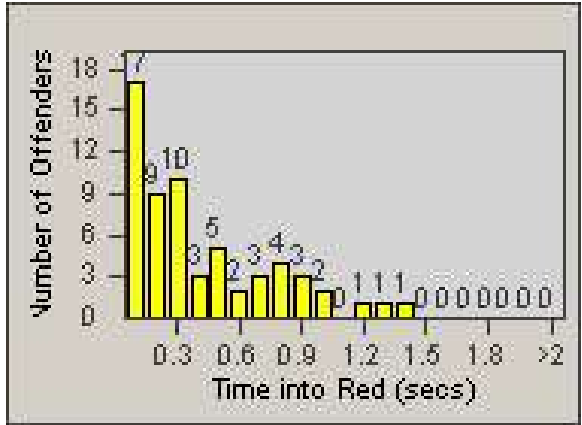

Redflex Redlight Offender Statistics

CONTRACT: Corona
 DATE FROM: 1/Jun/2009

LOCATION: COR-MARI-01 Magnolia and Rimpau
 DATE TO: 30/Jun/2009

LANE 1

LANE 2

LANE 3

Redflex Redlight Offender Statistics

CONTRACT: Corona
 DATE FROM: 1/Jun/2009

LOCATION: COR-MARI-01 Magnolia and Rimpau
 DATE TO: 30/Jun/2009

LANE 4

LANE 5

Redflex Redlight Offender Statistics

CONTRACT: Corona
 DATE FROM: 1/Jun/2009

LOCATION: COR-MARI-01 Magnolia and Rimpau
 DATE TO: 30/Jun/2009

LANE 6

LANE TOTAL

Redflex Redlight Offender Statistics

CONTRACT: Corona
 DATE FROM: 1/Jun/2009

LOCATION: COR-MARI-01 Magnolia and Rimpau
 DATE TO: 30/Jun/2009