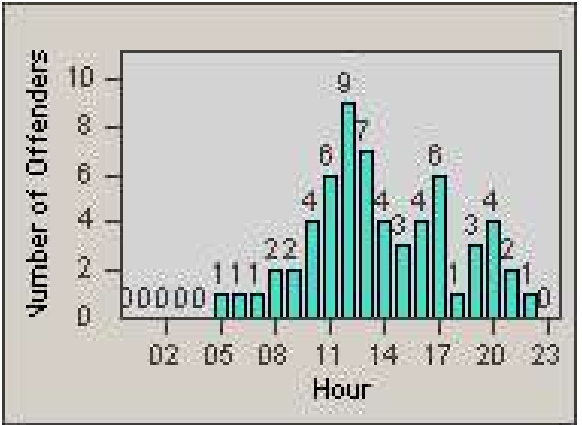

Redflex Redlight Offender Statistics

CONTRACT: Corona
 DATE FROM: 1/Jun/2009

LOCATION: COR-MARI-01 Magnolia and Rimpau
 DATE TO: 30/Jun/2009

LANE 1

LANE 2

LANE 3

Redflex Redlight Offender Statistics

CONTRACT: Corona
 DATE FROM: 1/Jun/2009

LOCATION: COR-MARI-01 Magnolia and Rimpau
 DATE TO: 30/Jun/2009

LANE 4

LANE 5

Redflex Redlight Offender Statistics

CONTRACT: Corona
 DATE FROM: 1/Jun/2009

LOCATION: COR-MARI-01 Magnolia and Rimpau
 DATE TO: 30/Jun/2009

LANE 6

LANE TOTAL

Redflex Redlight Offender Statistics

CONTRACT: Corona
 DATE FROM: 1/Jun/2009

LOCATION: COR-MARI-01 Magnolia and Rimpau
 DATE TO: 30/Jun/2009