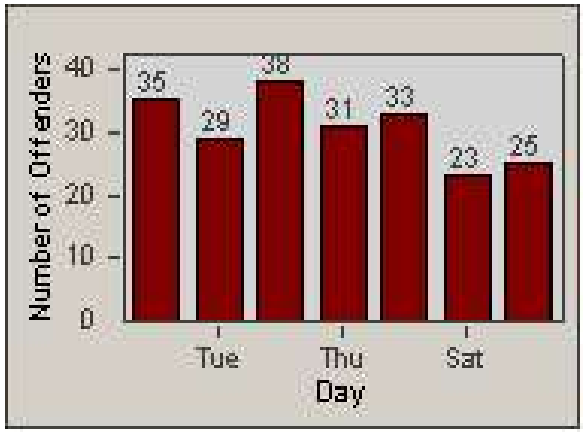

LOCATION: COR-MARI-01 Magnolia and Rimpau
 DATE TO: 30/Jun/2009

LANE 4

LANE 5

Redflex Redlight Offender Statistics

CONTRACT: Corona
 DATE FROM: 1/Jun/2009

LOCATION: COR-MARI-01 Magnolia and Rimpau
 DATE TO: 30/Jun/2009