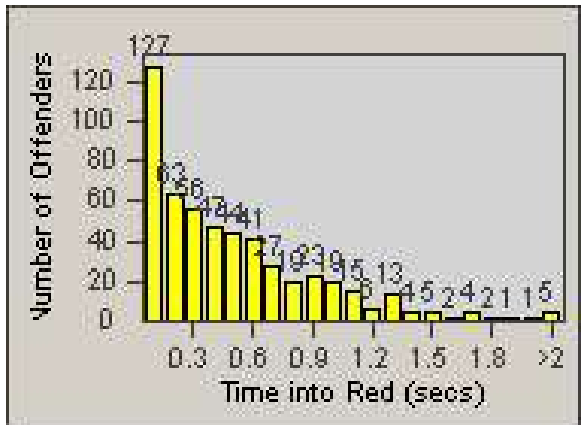

Redflex Redlight Offender Statistics

CONTRACT: Corona
 DATE FROM: 1/Jun/2009

LOCATION: COR-MARI-01 Magnolia and Rimpau
 DATE TO: 30/Jun/2009

LANE 1

LANE 2

LANE 3

Redflex Redlight Offender Statistics

CONTRACT: Corona
 DATE FROM: 1/Jun/2009

LOCATION: COR-MARI-01 Magnolia and Rimpau
 DATE TO: 30/Jun/2009

LANE 4

LANE 5

Redflex Redlight Offender Statistics

CONTRACT: Corona
 DATE FROM: 1/Jun/2009

LOCATION: COR-MARI-01 Magnolia and Rimpau
 DATE TO: 30/Jun/2009

LANE 6

LANE TOTAL

Redflex Redlight Offender Statistics

CONTRACT: Corona
 DATE FROM: 1/Jun/2009

LOCATION: COR-MARI-01 Magnolia and Rimpau
 DATE TO: 30/Jun/2009