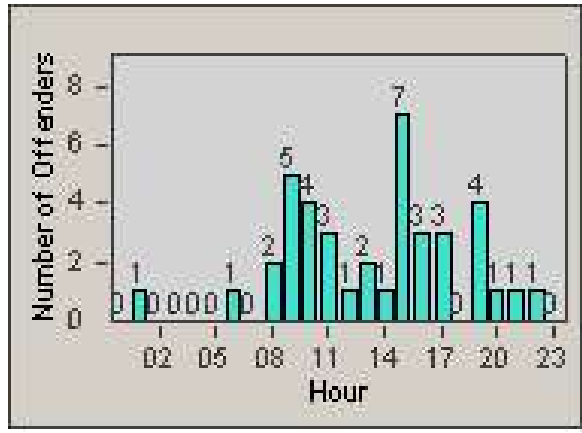

Redflex Redlight Offender Statistics

CONTRACT: Corona
 DATE FROM: 1/Jun/2009

LOCATION: COR-MARI-01 Magnolia and Rimpau
 DATE TO: 30/Jun/2009

LANE 1

LANE 2

LANE 3

Redflex Redlight Offender Statistics

CONTRACT: Corona
 DATE FROM: 1/Jun/2009

LOCATION: COR-MARI-01 Magnolia and Rimpau
 DATE TO: 30/Jun/2009

LANE 4

LANE 5

Redflex Redlight Offender Statistics

CONTRACT: Corona
 DATE FROM: 1/Jun/2009

LOCATION: COR-MARI-01 Magnolia and Rimpau
 DATE TO: 30/Jun/2009

LANE 6

LANE TOTAL

Redflex Redlight Offender Statistics

CONTRACT: Corona
 DATE FROM: 1/Jun/2009

LOCATION: COR-MARI-01 Magnolia and Rimpau
 DATE TO: 30/Jun/2009