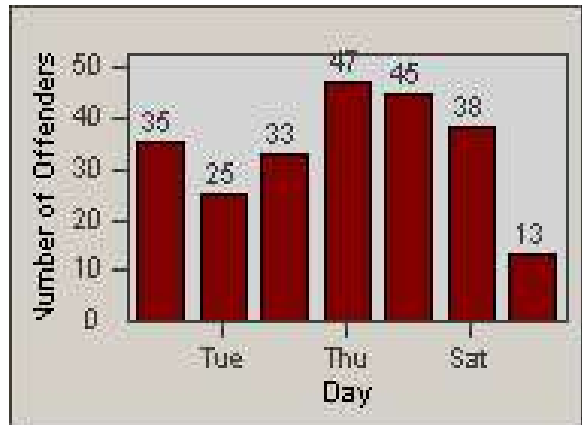

Redflex Redlight Offender Statistics

CONTRACT: Corona
 DATE FROM: 1/Jun/2009

LOCATION: COR-RIMA-01 Magnolia and Rimpau
 DATE TO: 30/Jun/2009

LANE 1

LANE 2

LANE 3

Redflex Redlight Offender Statistics

CONTRACT: Corona
DATE FROM: 1/Jun/2009

LOCATION: COR-RIMA-01 Magnolia and Rimpau
DATE TO: 30/Jun/2009

LANE 4

LANE 5

Redflex Redlight Offender Statistics

CONTRACT: Corona
DATE FROM: 1/Jun/2009

LOCATION: COR-RIMA-01 Magnolia and Rimpau
DATE TO: 30/Jun/2009