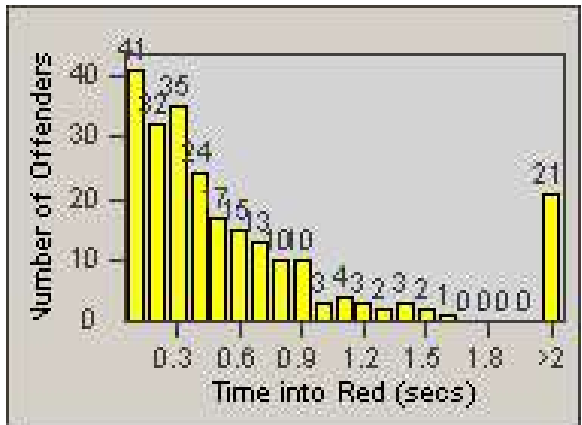

Redflex Redlight Offender Statistics

CONTRACT: Corona
 DATE FROM: 1/Jun/2009

LOCATION: COR-RIMA-01 Magnolia and Rimpau
 DATE TO: 30/Jun/2009

LANE 1

LANE 2

LANE 3

Redflex Redlight Offender Statistics

CONTRACT: Corona
DATE FROM: 1/Jun/2009

LOCATION: COR-RIMA-01 Magnolia and Rimpau
DATE TO: 30/Jun/2009

LANE 4

LANE 5

Redflex Redlight Offender Statistics

CONTRACT: Corona
DATE FROM: 1/Jun/2009

LOCATION: COR-RIMA-01 Magnolia and Rimpau
DATE TO: 30/Jun/2009

LANE 6

LANE TOTAL

Redflex Redlight Offender Statistics

CONTRACT: Corona
 DATE FROM: 1/Jun/2009

LOCATION: COR-RIMA-01 Magnolia and Rimpau
 DATE TO: 30/Jun/2009