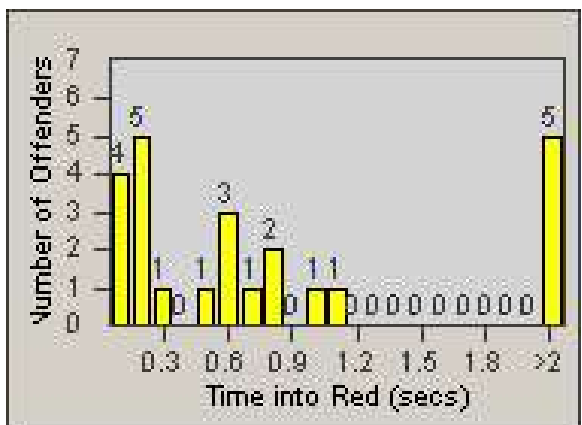

Redflex Redlight Offender Statistics

CONTRACT: Corona
 DATE FROM: 1/Jun/2009

LOCATION: COR-RIMA-01 Magnolia and Rimpau
 DATE TO: 30/Jun/2009

LANE 1

LANE 2

LANE 3

Redflex Redlight Offender Statistics

CONTRACT: Corona
DATE FROM: 1/Jun/2009

LOCATION: COR-RIMA-01 Magnolia and Rimpau
DATE TO: 30/Jun/2009

LANE 4

LANE 5

Redflex Redlight Offender Statistics

CONTRACT: Corona
DATE FROM: 1/Jun/2009

LOCATION: COR-RIMA-01 Magnolia and Rimpau
DATE TO: 30/Jun/2009

LANE 6

LANE TOTAL

Redflex Redlight Offender Statistics

CONTRACT: Corona
 DATE FROM: 1/Jun/2009

LOCATION: COR-RIMA-01 Magnolia and Rimpau
 DATE TO: 30/Jun/2009