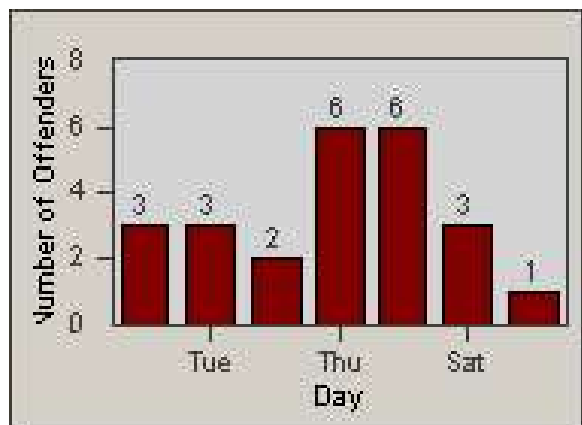

Redflex Redlight Offender Statistics

CONTRACT: Corona
 DATE FROM: 1/Jun/2009

LOCATION: COR-RIMA-01 Magnolia and Rimpau
 DATE TO: 30/Jun/2009

LANE 1

LANE 2

LANE 3

Redflex Redlight Offender Statistics

CONTRACT: Corona
DATE FROM: 1/Jun/2009

LOCATION: COR-RIMA-01 Magnolia and Rimpau
DATE TO: 30/Jun/2009

LANE 4

LANE 5

Redflex Redlight Offender Statistics

CONTRACT: Corona
DATE FROM: 1/Jun/2009

LOCATION: COR-RIMA-01 Magnolia and Rimpau
DATE TO: 30/Jun/2009