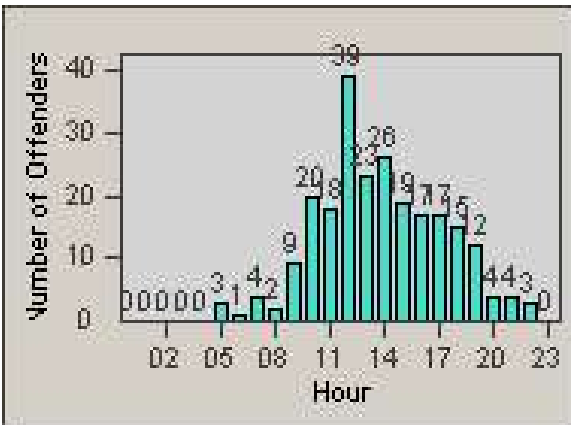

Redflex Redlight Offender Statistics

CONTRACT: Corona
 DATE FROM: 1/Jun/2009

LOCATION: COR-RIMA-01 Magnolia and Rimpau
 DATE TO: 30/Jun/2009

LANE 1

LANE 2

LANE 3

Redflex Redlight Offender Statistics

CONTRACT: Corona
DATE FROM: 1/Jun/2009

LOCATION: COR-RIMA-01 Magnolia and Rimpau
DATE TO: 30/Jun/2009

LANE 4

LANE 5

Redflex Redlight Offender Statistics

CONTRACT: Corona
DATE FROM: 1/Jun/2009

LOCATION: COR-RIMA-01 Magnolia and Rimpau
DATE TO: 30/Jun/2009

LANE 6

LANE TOTAL

Redflex Redlight Offender Statistics

CONTRACT: Corona
 DATE FROM: 1/Jun/2009

LOCATION: COR-RIMA-01 Magnolia and Rimpau
 DATE TO: 30/Jun/2009