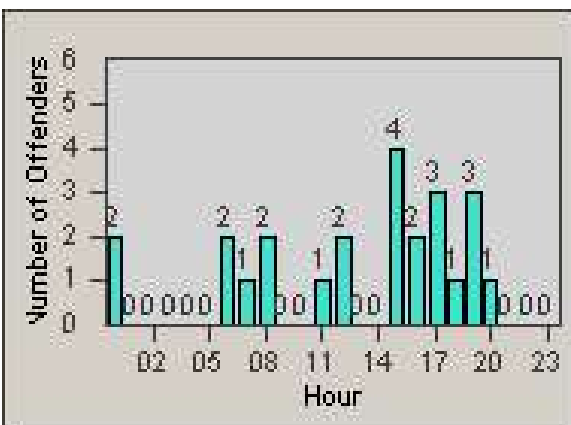

Redflex Redlight Offender Statistics

CONTRACT: Corona
 DATE FROM: 1/Jun/2009

LOCATION: COR-RIMA-01 Magnolia and Rimpau
 DATE TO: 30/Jun/2009

LANE 1

LANE 2

LANE 3

Redflex Redlight Offender Statistics

CONTRACT: Corona
DATE FROM: 1/Jun/2009

LOCATION: COR-RIMA-01 Magnolia and Rimpau
DATE TO: 30/Jun/2009

LANE 4

LANE 5

Redflex Redlight Offender Statistics

CONTRACT: Corona
DATE FROM: 1/Jun/2009

LOCATION: COR-RIMA-01 Magnolia and Rimpau
DATE TO: 30/Jun/2009

LANE 6

LANE TOTAL

Redflex Redlight Offender Statistics

CONTRACT: Corona
 DATE FROM: 1/Jun/2009

LOCATION: COR-RIMA-01 Magnolia and Rimpau
 DATE TO: 30/Jun/2009