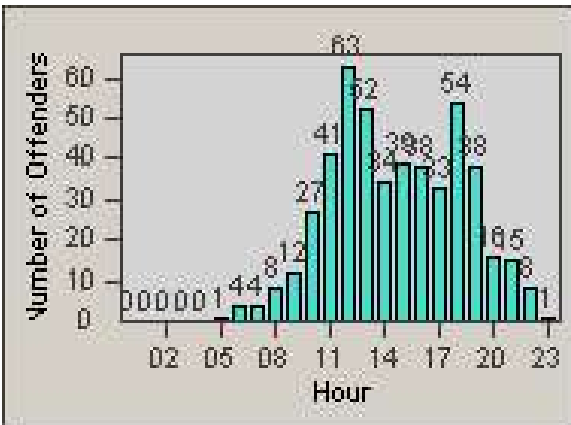

Redflex Redlight Offender Statistics

CONTRACT: Corona
 DATE FROM: 1/May/2009

LOCATION: COR-CAGO-01 Cajalco and Grand Oaks
 DATE TO: 31/May/2009

LANE 1

LANE 2

LANE 3

Redflex Redlight Offender Statistics

CONTRACT: Corona
 DATE FROM: 1/May/2009

LOCATION: COR-CAGO-01 Cajalco and Grand Oaks
 DATE TO: 31/May/2009

LANE 4

LANE 5

Redflex Redlight Offender Statistics

CONTRACT: Corona
DATE FROM: 1/May/2009

LOCATION: COR-CAGO-01 Cajalco and Grand Oaks
DATE TO: 31/May/2009

LANE 6

LANE TOTAL

Redflex Redlight Offender Statistics

CONTRACT: Corona **LOCATION:** COR-CAGO-01 Cajalco and Grand Oaks
DATE FROM: 1/May/2009 **DATE TO:** 31/May/2009