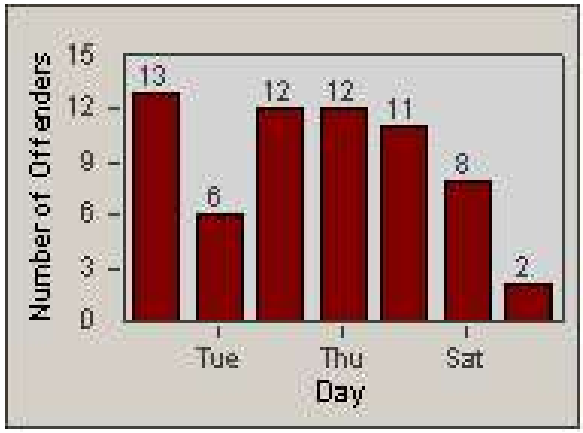

Redflex Redlight Offender Statistics

CONTRACT: Corona
 DATE FROM: 1/May/2009

LOCATION: COR-CAGO-01 Cajalco and Grand Oaks
 DATE TO: 31/May/2009

LANE 1

LANE 2

LANE 3

Redflex Redlight Offender Statistics

CONTRACT: Corona
 DATE FROM: 1/May/2009

LOCATION: COR-CAGO-01 Cajalco and Grand Oaks
 DATE TO: 31/May/2009

LANE 4

LANE 5

Redflex Redlight Offender Statistics

CONTRACT: Corona
DATE FROM: 1/May/2009

LOCATION: COR-CAGO-01 Cajalco and Grand Oaks
DATE TO: 31/May/2009