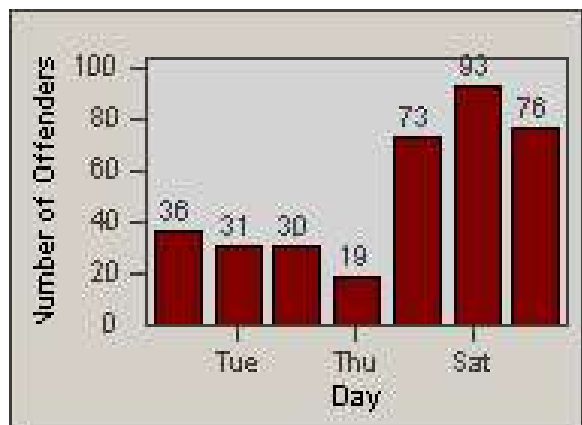

Redflex Redlight Offender Statistics

CONTRACT: Corona
 DATE FROM: 1/May/2009

LOCATION: COR-CAGO-01 Cajalco and Grand Oaks
 DATE TO: 31/May/2009

LANE 1

LANE 2

LANE 3

Redflex Redlight Offender Statistics

CONTRACT: Corona
 DATE FROM: 1/May/2009

LOCATION: COR-CAGO-01 Cajalco and Grand Oaks
 DATE TO: 31/May/2009

LANE 4

LANE 5

Redflex Redlight Offender Statistics

CONTRACT: Corona
DATE FROM: 1/May/2009

LOCATION: COR-CAGO-01 Cajalco and Grand Oaks
DATE TO: 31/May/2009