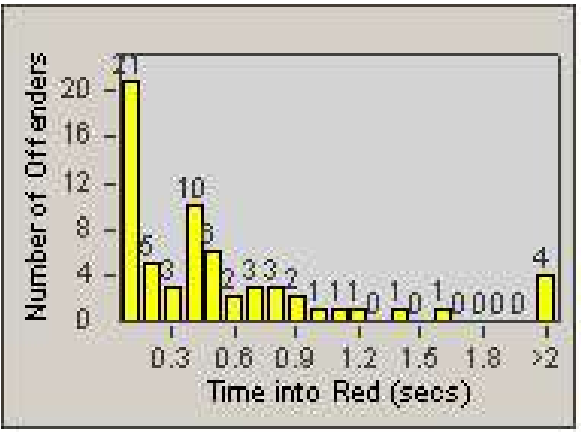

Redflex Redlight Offender Statistics

CONTRACT: Corona
 DATE FROM: 1/May/2009

LOCATION: COR-CAGO-01 Cajalco and Grand Oaks
 DATE TO: 31/May/2009

LANE 1

LANE 2

LANE 3

Redflex Redlight Offender Statistics

CONTRACT: Corona
 DATE FROM: 1/May/2009

LOCATION: COR-CAGO-01 Cajalco and Grand Oaks
 DATE TO: 31/May/2009

LANE 4

LANE 5

Redflex Redlight Offender Statistics

CONTRACT: Corona
DATE FROM: 1/May/2009

LOCATION: COR-CAGO-01 Cajalco and Grand Oaks
DATE TO: 31/May/2009

LANE 6

LANE TOTAL

Redflex Redlight Offender Statistics

CONTRACT: Corona **LOCATION:** COR-CAGO-01 Cajalco and Grand Oaks
DATE FROM: 1/May/2009 **DATE TO:** 31/May/2009