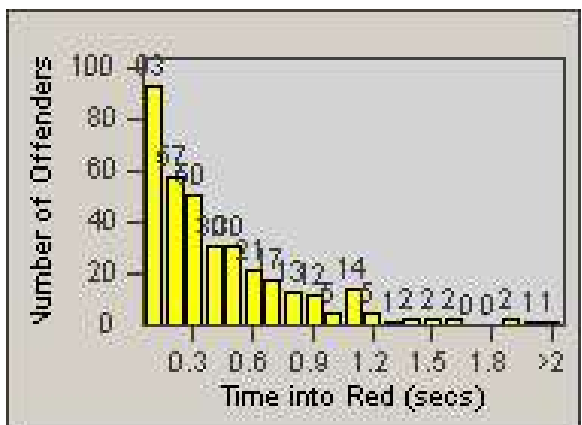

Redflex Redlight Offender Statistics

CONTRACT: Corona
 DATE FROM: 1/May/2009

LOCATION: COR-CAGO-01 Cajalco and Grand Oaks
 DATE TO: 31/May/2009

LANE 1

LANE 2

LANE 3

Redflex Redlight Offender Statistics

CONTRACT: Corona
 DATE FROM: 1/May/2009

LOCATION: COR-CAGO-01 Cajalco and Grand Oaks
 DATE TO: 31/May/2009

LANE 4

LANE 5

Redflex Redlight Offender Statistics

CONTRACT: Corona
DATE FROM: 1/May/2009

LOCATION: COR-CAGO-01 Cajalco and Grand Oaks
DATE TO: 31/May/2009

LANE 6

LANE TOTAL

Redflex Redlight Offender Statistics

CONTRACT: Corona **LOCATION:** COR-CAGO-01 Cajalco and Grand Oaks
DATE FROM: 1/May/2009 **DATE TO:** 31/May/2009