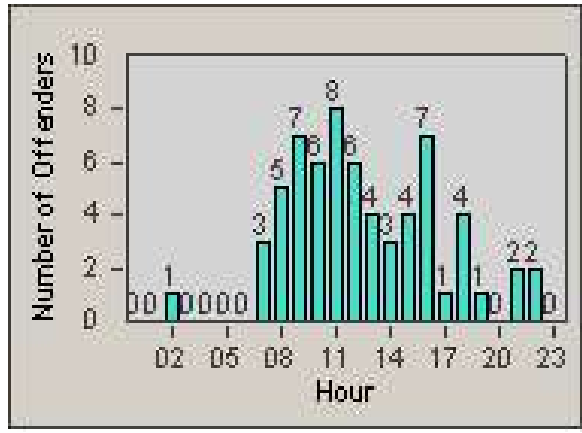

Redflex Redlight Offender Statistics

CONTRACT: Corona
 DATE FROM: 1/May/2009

LOCATION: COR-CAGO-01 Cajalco and Grand Oaks
 DATE TO: 31/May/2009

LANE 1

LANE 2

LANE 3

Redflex Redlight Offender Statistics

CONTRACT: Corona
 DATE FROM: 1/May/2009

LOCATION: COR-CAGO-01 Cajalco and Grand Oaks
 DATE TO: 31/May/2009

LANE 4

LANE 5

Redflex Redlight Offender Statistics

CONTRACT: Corona
DATE FROM: 1/May/2009

LOCATION: COR-CAGO-01 Cajalco and Grand Oaks
DATE TO: 31/May/2009

LANE 6

LANE TOTAL

Redflex Redlight Offender Statistics

CONTRACT: Corona **LOCATION:** COR-CAGO-01 Cajalco and Grand Oaks
DATE FROM: 1/May/2009 **DATE TO:** 31/May/2009