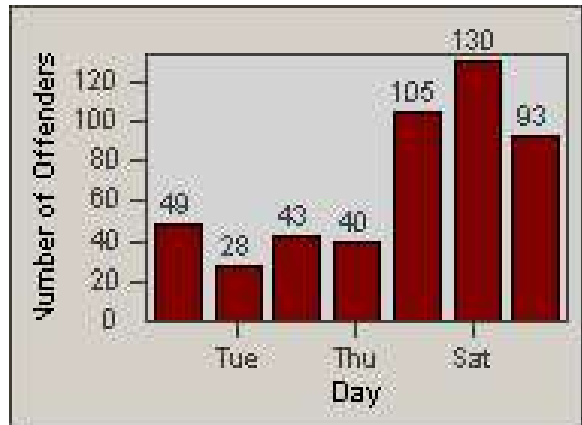

Redflex Redlight Offender Statistics

CONTRACT: Corona
 DATE FROM: 1/May/2009

LOCATION: COR-CAGO-01 Cajalco and Grand Oaks
 DATE TO: 31/May/2009

LANE 1

LANE 2

LANE 3

Redflex Redlight Offender Statistics

CONTRACT: Corona
 DATE FROM: 1/May/2009

LOCATION: COR-CAGO-01 Cajalco and Grand Oaks
 DATE TO: 31/May/2009

LANE 4

LANE 5

Redflex Redlight Offender Statistics

CONTRACT: Corona
DATE FROM: 1/May/2009

LOCATION: COR-CAGO-01 Cajalco and Grand Oaks
DATE TO: 31/May/2009