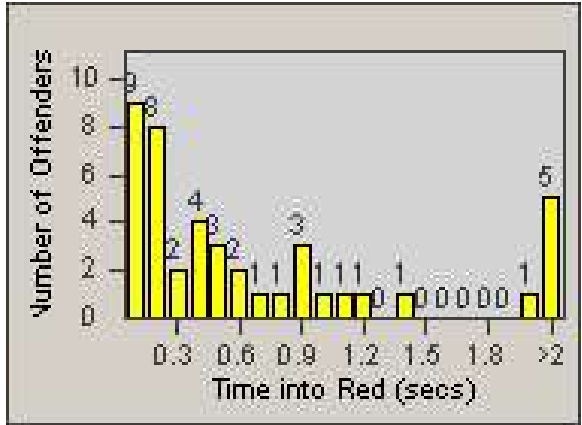

Redflex Redlight Offender Statistics

CONTRACT: Corona
 DATE FROM: 1/May/2009

LOCATION: COR-CAGO-01 Cajalco and Grand Oaks
 DATE TO: 31/May/2009

LANE 1

LANE 2

LANE 3

Redflex Redlight Offender Statistics

CONTRACT: Corona
 DATE FROM: 1/May/2009

LOCATION: COR-CAGO-01 Cajalco and Grand Oaks
 DATE TO: 31/May/2009

LANE 4

LANE 5

Redflex Redlight Offender Statistics

CONTRACT: Corona
DATE FROM: 1/May/2009

LOCATION: COR-CAGO-01 Cajalco and Grand Oaks
DATE TO: 31/May/2009

LANE 6

LANE TOTAL

Redflex Redlight Offender Statistics

CONTRACT: Corona **LOCATION:** COR-CAGO-01 Cajalco and Grand Oaks
DATE FROM: 1/May/2009 **DATE TO:** 31/May/2009