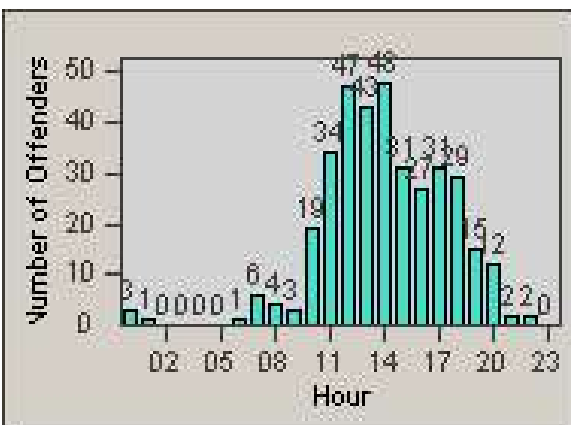

Redflex Redlight Offender Statistics

CONTRACT: Corona
 DATE FROM: 1/May/2009

LOCATION: COR-CAGO-01 Cajalco and Grand Oaks
 DATE TO: 31/May/2009

LANE 1

LANE 2

LANE 3

Redflex Redlight Offender Statistics

CONTRACT: Corona
 DATE FROM: 1/May/2009

LOCATION: COR-CAGO-01 Cajalco and Grand Oaks
 DATE TO: 31/May/2009

LANE 4

LANE 5

Redflex Redlight Offender Statistics

CONTRACT: Corona
DATE FROM: 1/May/2009

LOCATION: COR-CAGO-01 Cajalco and Grand Oaks
DATE TO: 31/May/2009

LANE 6

LANE TOTAL

Redflex Redlight Offender Statistics

CONTRACT: Corona **LOCATION:** COR-CAGO-01 Cajalco and Grand Oaks
DATE FROM: 1/May/2009 **DATE TO:** 31/May/2009