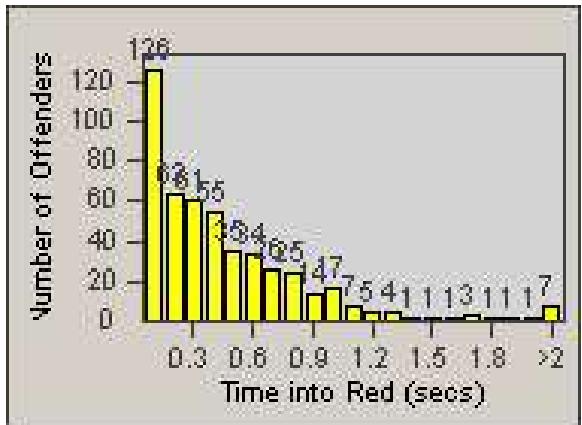

Redflex Redlight Offender Statistics

CONTRACT: Corona
 DATE FROM: 1/May/2009

LOCATION: COR-CAGO-01 Cajalco and Grand Oaks
 DATE TO: 31/May/2009

LANE 1

LANE 2

LANE 3

Redflex Redlight Offender Statistics

CONTRACT: Corona
 DATE FROM: 1/May/2009

LOCATION: COR-CAGO-01 Cajalco and Grand Oaks
 DATE TO: 31/May/2009

LANE 4

LANE 5

Redflex Redlight Offender Statistics

CONTRACT: Corona
DATE FROM: 1/May/2009

LOCATION: COR-CAGO-01 Cajalco and Grand Oaks
DATE TO: 31/May/2009

LANE 6

LANE TOTAL

Redflex Redlight Offender Statistics

CONTRACT: Corona **LOCATION:** COR-CAGO-01 Cajalco and Grand Oaks
DATE FROM: 1/May/2009 **DATE TO:** 31/May/2009