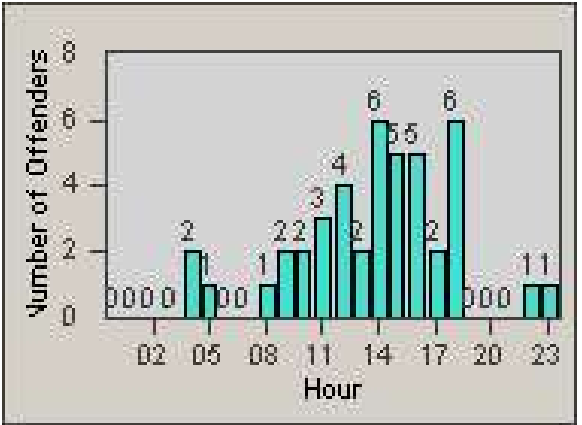

Redflex Redlight Offender Statistics

CONTRACT: Corona
 DATE FROM: 1/May/2009

LOCATION: COR-CAGO-01 Cajalco and Grand Oaks
 DATE TO: 31/May/2009

LANE 1

LANE 2

LANE 3

Redflex Redlight Offender Statistics

CONTRACT: Corona
 DATE FROM: 1/May/2009

LOCATION: COR-CAGO-01 Cajalco and Grand Oaks
 DATE TO: 31/May/2009

LANE 4

LANE 5

Redflex Redlight Offender Statistics

CONTRACT: Corona
DATE FROM: 1/May/2009

LOCATION: COR-CAGO-01 Cajalco and Grand Oaks
DATE TO: 31/May/2009

LANE 6

LANE TOTAL

Redflex Redlight Offender Statistics

CONTRACT: Corona **LOCATION:** COR-CAGO-01 Cajalco and Grand Oaks
DATE FROM: 1/May/2009 **DATE TO:** 31/May/2009