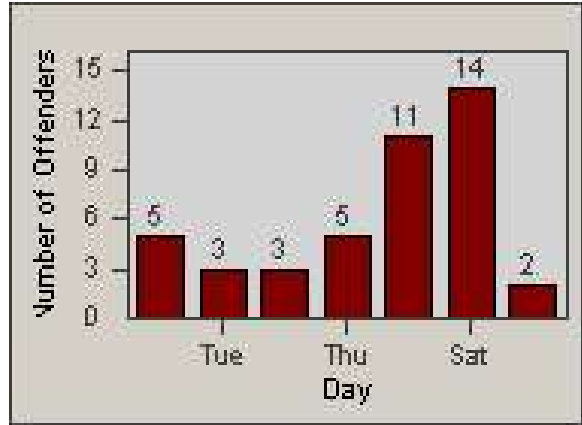

Redflex Redlight Offender Statistics

CONTRACT: Corona
 DATE FROM: 1/May/2009

LOCATION: COR-CAGO-01 Cajalco and Grand Oaks
 DATE TO: 31/May/2009

LANE 1

LANE 2

LANE 3

Redflex Redlight Offender Statistics

CONTRACT: Corona
 DATE FROM: 1/May/2009

LOCATION: COR-CAGO-01 Cajalco and Grand Oaks
 DATE TO: 31/May/2009

LANE 4

LANE 5

Redflex Redlight Offender Statistics

CONTRACT: Corona
DATE FROM: 1/May/2009

LOCATION: COR-CAGO-01 Cajalco and Grand Oaks
DATE TO: 31/May/2009