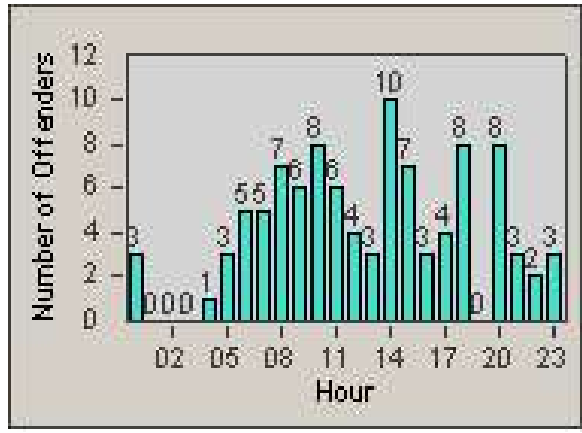

# Redflex Redlight Offender Statistics

CONTRACT: Corona  
 DATE FROM: 1/May/2009

LOCATION: COR-MARI-01 Magnolia and Rimpau  
 DATE TO: 31/May/2009

LANE 4

LANE 5

# Redflex Redlight Offender Statistics

CONTRACT: Corona  
 DATE FROM: 1/May/2009

LOCATION: COR-MARI-01 Magnolia and Rimpau  
 DATE TO: 31/May/2009

LANE 6

LANE TOTAL