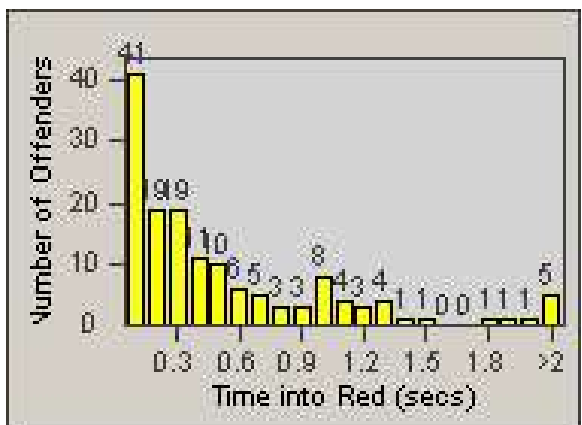

# Redflex Redlight Offender Statistics

CONTRACT: Corona  
 DATE FROM: 1/May/2009

LOCATION: COR-MARI-01 Magnolia and Rimpau  
 DATE TO: 31/May/2009

LANE 1

LANE 2

LANE 3

# Redflex Redlight Offender Statistics

CONTRACT: Corona  
 DATE FROM: 1/May/2009

LOCATION: COR-MARI-01 Magnolia and Rimpau  
 DATE TO: 31/May/2009

LANE 4

LANE 5