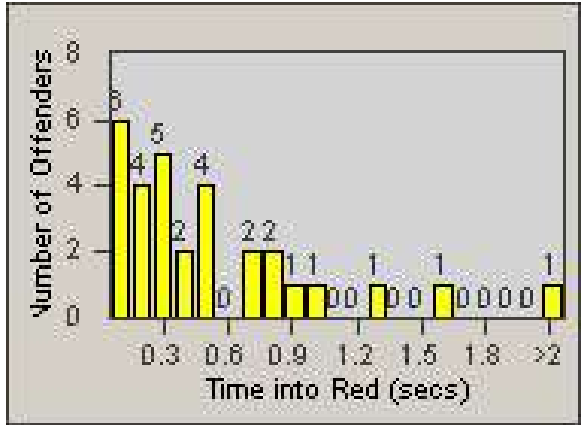

# Redflex Redlight Offender Statistics

CONTRACT: Corona  
 DATE FROM: 1/May/2009

LOCATION: COR-MARI-01 Magnolia and Rimpau  
 DATE TO: 31/May/2009

LANE 4

LANE 5

# Redflex Redlight Offender Statistics

CONTRACT: Corona  
 DATE FROM: 1/May/2009

LOCATION: COR-MARI-01 Magnolia and Rimpau  
 DATE TO: 31/May/2009

LANE 6

LANE TOTAL