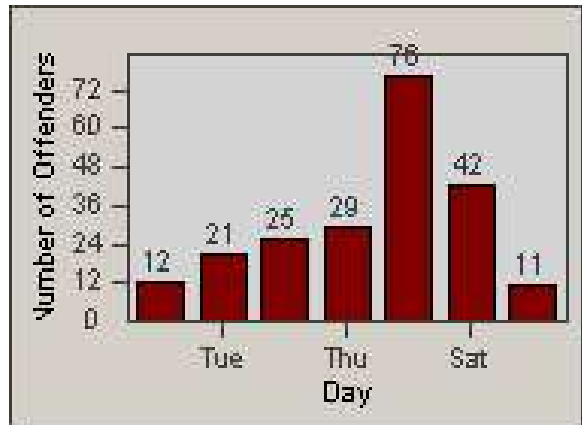

# Redflex Redlight Offender Statistics

CONTRACT: Corona  
 DATE FROM: 1/May/2009

LOCATION: COR-MARI-01 Magnolia and Rimpau  
 DATE TO: 31/May/2009

LANE 1

LANE 2

LANE 3

# Redflex Redlight Offender Statistics

CONTRACT: Corona  
 DATE FROM: 1/May/2009

LOCATION: COR-MARI-01 Magnolia and Rimpau  
 DATE TO: 31/May/2009

LANE 4

LANE 5