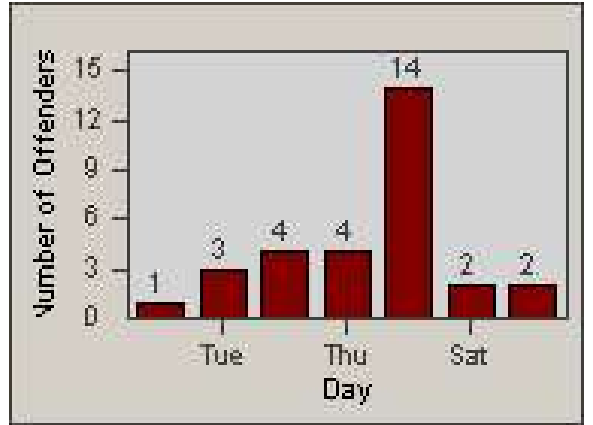

# Redflex Redlight Offender Statistics

CONTRACT: Corona  
 DATE FROM: 1/May/2009

LOCATION: COR-MARI-01 Magnolia and Rimpau  
 DATE TO: 31/May/2009

LANE 4

LANE 5

# Redflex Redlight Offender Statistics

CONTRACT: Corona  
 DATE FROM: 1/May/2009

LOCATION: COR-MARI-01 Magnolia and Rimpau  
 DATE TO: 31/May/2009

LANE 6

LANE TOTAL