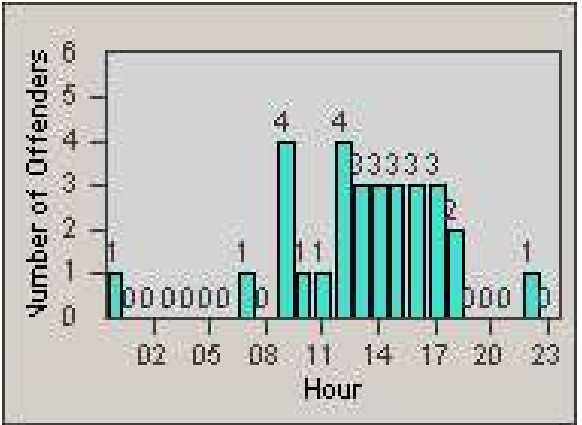

# Redflex Redlight Offender Statistics

CONTRACT: Corona  
 DATE FROM: 1/May/2009

LOCATION: COR-MARI-01 Magnolia and Rimpau  
 DATE TO: 31/May/2009

LANE 4

LANE 5

# Redflex Redlight Offender Statistics

CONTRACT: Corona  
 DATE FROM: 1/May/2009

LOCATION: COR-MARI-01 Magnolia and Rimpau  
 DATE TO: 31/May/2009

LANE 6

LANE TOTAL

# Redflex Redlight Offender Statistics

CONTRACT: Corona  
 DATE FROM: 1/May/2009

LOCATION: COR-MARI-01 Magnolia and Rimpau  
 DATE TO: 31/May/2009