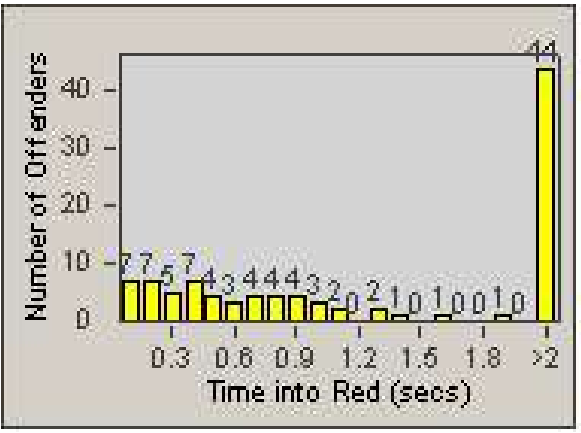

# Redflex Redlight Offender Statistics

CONTRACT: Corona  
 DATE FROM: 1/May/2009

LOCATION: COR-MARI-01 Magnolia and Rimpau  
 DATE TO: 31/May/2009

LANE 4

LANE 5

# Redflex Redlight Offender Statistics

CONTRACT: Corona  
 DATE FROM: 1/May/2009

LOCATION: COR-MARI-01 Magnolia and Rimpau  
 DATE TO: 31/May/2009

LANE 6

LANE TOTAL