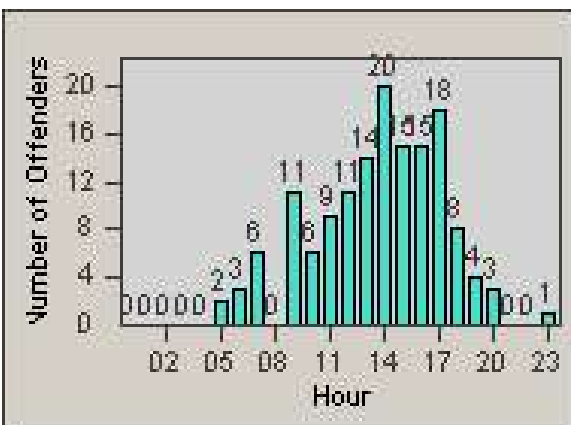

# Redflex Redlight Offender Statistics

CONTRACT: Corona  
 DATE FROM: 1/May/2009

LOCATION: COR-MARI-01 Magnolia and Rimpau  
 DATE TO: 31/May/2009

LANE 1

LANE 2

LANE 3

# Redflex Redlight Offender Statistics

CONTRACT: Corona  
 DATE FROM: 1/May/2009

LOCATION: COR-MARI-01 Magnolia and Rimpau  
 DATE TO: 31/May/2009

LANE 4

LANE 5

# Redflex Redlight Offender Statistics

CONTRACT: Corona  
 DATE FROM: 1/May/2009

LOCATION: COR-MARI-01 Magnolia and Rimpau  
 DATE TO: 31/May/2009

LANE 6

LANE TOTAL