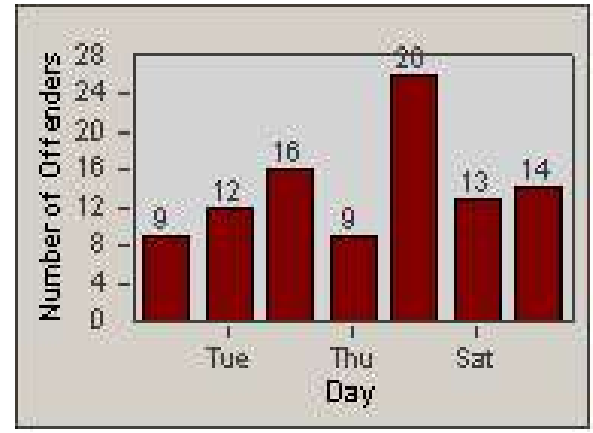

# Redflex Redlight Offender Statistics

CONTRACT: Corona  
 DATE FROM: 1/May/2009

LOCATION: COR-MARI-01 Magnolia and Rimpau  
 DATE TO: 31/May/2009

LANE 4

LANE 5

# Redflex Redlight Offender Statistics

CONTRACT: Corona  
 DATE FROM: 1/May/2009

LOCATION: COR-MARI-01 Magnolia and Rimpau  
 DATE TO: 31/May/2009

LANE 6

LANE TOTAL