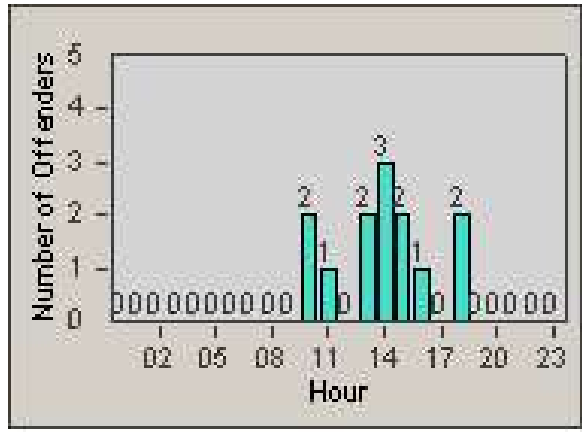

# Redflex Redlight Offender Statistics

CONTRACT: Corona  
 DATE FROM: 1/May/2009

LOCATION: COR-MARI-01 Magnolia and Rimpau  
 DATE TO: 31/May/2009

LANE 1

LANE 2

LANE 3

# Redflex Redlight Offender Statistics

CONTRACT: Corona  
 DATE FROM: 1/May/2009

LOCATION: COR-MARI-01 Magnolia and Rimpau  
 DATE TO: 31/May/2009

LANE 4

LANE 5