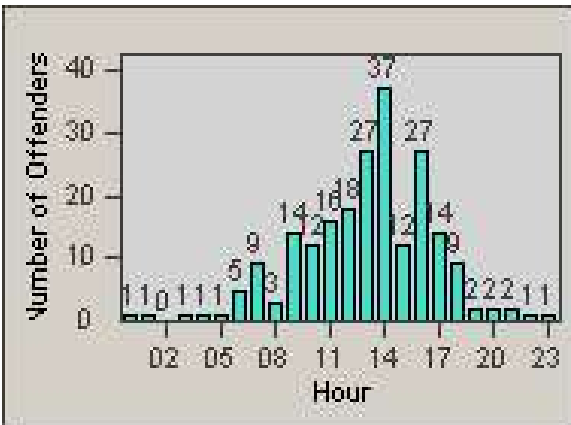

# Redflex Redlight Offender Statistics

CONTRACT: Corona  
 DATE FROM: 1/May/2009

LOCATION: COR-MARI-01 Magnolia and Rimpau  
 DATE TO: 31/May/2009

LANE 1

LANE 2

LANE 3

# Redflex Redlight Offender Statistics

CONTRACT: Corona  
 DATE FROM: 1/May/2009

LOCATION: COR-MARI-01 Magnolia and Rimpau  
 DATE TO: 31/May/2009

LANE 4

LANE 5

# Redflex Redlight Offender Statistics

CONTRACT: Corona  
 DATE FROM: 1/May/2009

LOCATION: COR-MARI-01 Magnolia and Rimpau  
 DATE TO: 31/May/2009

LANE 6

LANE TOTAL