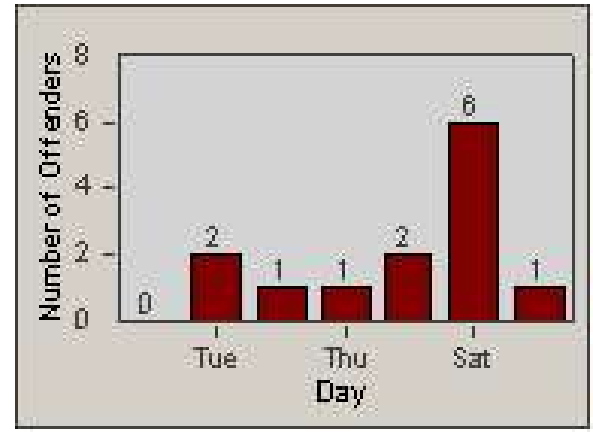

# Redflex Redlight Offender Statistics

CONTRACT: Corona  
 DATE FROM: 1/May/2009

LOCATION: COR-MARI-01 Magnolia and Rimpau  
 DATE TO: 31/May/2009

LANE 1

LANE 2

LANE 3

# Redflex Redlight Offender Statistics

CONTRACT: Corona  
 DATE FROM: 1/May/2009

LOCATION: COR-MARI-01 Magnolia and Rimpau  
 DATE TO: 31/May/2009

LANE 4

LANE 5