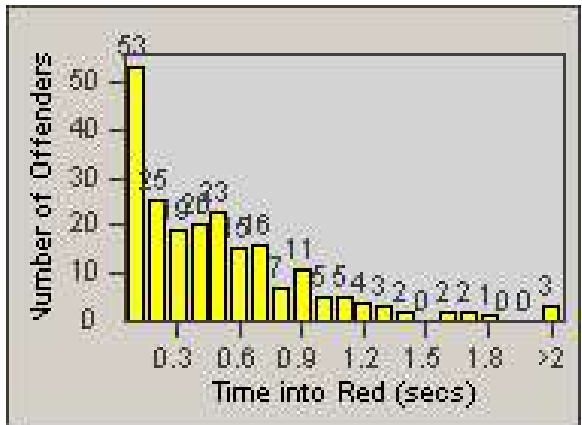

# Redflex Redlight Offender Statistics

CONTRACT: Corona  
 DATE FROM: 1/May/2009

LOCATION: COR-MARI-01 Magnolia and Rimpau  
 DATE TO: 31/May/2009

LANE 1

LANE 2

LANE 3

# Redflex Redlight Offender Statistics

CONTRACT: Corona  
 DATE FROM: 1/May/2009

LOCATION: COR-MARI-01 Magnolia and Rimpau  
 DATE TO: 31/May/2009

LANE 4

LANE 5

# Redflex Redlight Offender Statistics

CONTRACT: Corona  
 DATE FROM: 1/May/2009

LOCATION: COR-MARI-01 Magnolia and Rimpau  
 DATE TO: 31/May/2009

LANE 6

LANE TOTAL