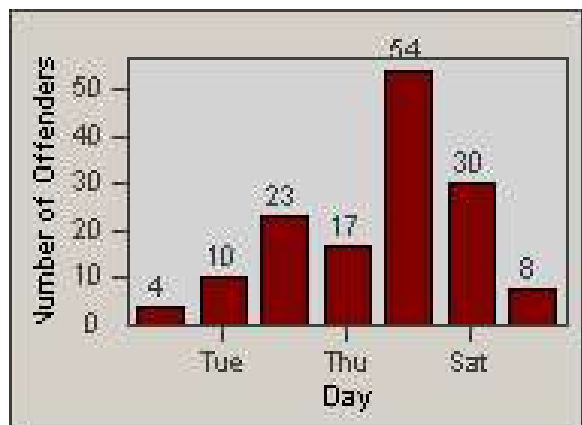

# Redflex Redlight Offender Statistics

CONTRACT: Corona  
 DATE FROM: 1/May/2009

LOCATION: COR-MARI-01 Magnolia and Rimpau  
 DATE TO: 31/May/2009

LANE 1

LANE 2

LANE 3

# Redflex Redlight Offender Statistics

CONTRACT: Corona  
 DATE FROM: 1/May/2009

LOCATION: COR-MARI-01 Magnolia and Rimpau  
 DATE TO: 31/May/2009

LANE 4

LANE 5