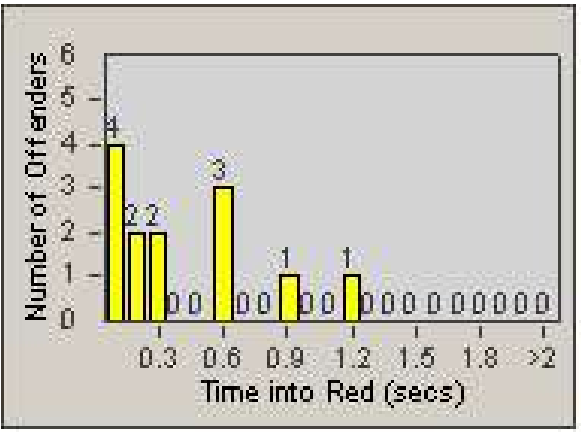

Redflex Redlight Offender Statistics

CONTRACT: Corona
DATE FROM: 1/May/2009

LOCATION: COR-MARI-01 Magnolia and Rimpau
DATE TO: 31/May/2009

LANE 4