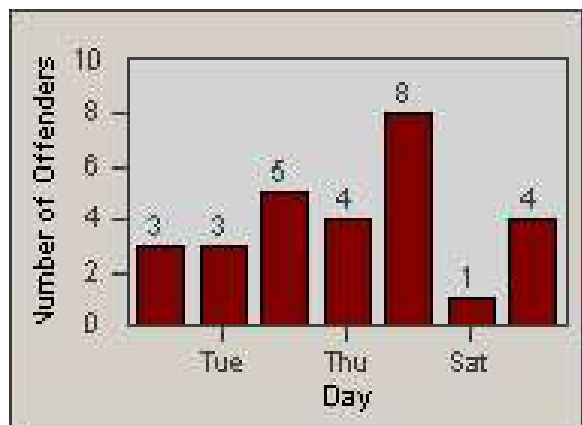

Redflex Redlight Offender Statistics

CONTRACT: Corona
 DATE FROM: 1/May/2009

LOCATION: COR-RIMA-01 Magnolia and Rimpau
 DATE TO: 31/May/2009

LANE 1

LANE 2

LANE 3

Redflex Redlight Offender Statistics

CONTRACT: Corona
DATE FROM: 1/May/2009

LOCATION: COR-RIMA-01 Magnolia and Rimpau
DATE TO: 31/May/2009

LANE 4

LANE 5

Redflex Redlight Offender Statistics

CONTRACT: Corona
DATE FROM: 1/May/2009

LOCATION: COR-RIMA-01 Magnolia and Rimpau
DATE TO: 31/May/2009