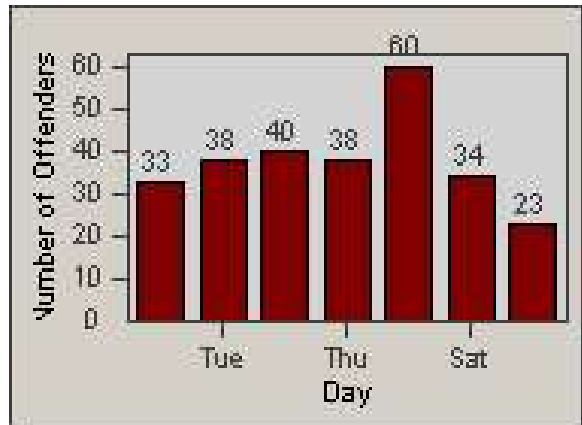

Redflex Redlight Offender Statistics

CONTRACT: Corona
 DATE FROM: 1/May/2009

LOCATION: COR-RIMA-01 Magnolia and Rimpau
 DATE TO: 31/May/2009

LANE 1

LANE 2

LANE 3

Redflex Redlight Offender Statistics

CONTRACT: Corona
DATE FROM: 1/May/2009

LOCATION: COR-RIMA-01 Magnolia and Rimpau
DATE TO: 31/May/2009

LANE 4

LANE 5

Redflex Redlight Offender Statistics

CONTRACT: Corona
DATE FROM: 1/May/2009

LOCATION: COR-RIMA-01 Magnolia and Rimpau
DATE TO: 31/May/2009