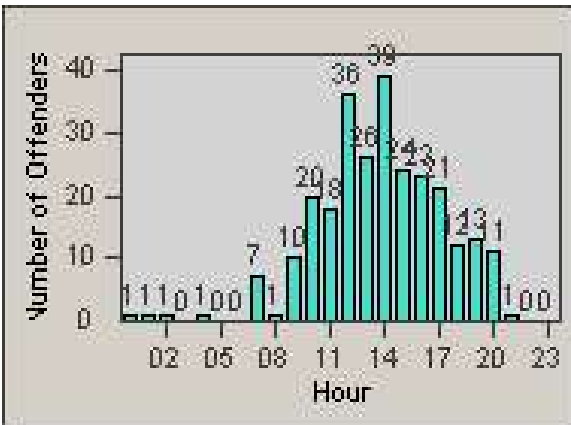

Redflex Redlight Offender Statistics

CONTRACT: Corona
 DATE FROM: 1/May/2009

LOCATION: COR-RIMA-01 Magnolia and Rimpau
 DATE TO: 31/May/2009

LANE 1

LANE 2

LANE 3

Redflex Redlight Offender Statistics

CONTRACT: Corona
DATE FROM: 1/May/2009

LOCATION: COR-RIMA-01 Magnolia and Rimpau
DATE TO: 31/May/2009

LANE 4

LANE 5

Redflex Redlight Offender Statistics

CONTRACT: Corona
DATE FROM: 1/May/2009

LOCATION: COR-RIMA-01 Magnolia and Rimpau
DATE TO: 31/May/2009

LANE 6

LANE TOTAL

Redflex Redlight Offender Statistics

CONTRACT: Corona
 DATE FROM: 1/May/2009

LOCATION: COR-RIMA-01 Magnolia and Rimpau
 DATE TO: 31/May/2009