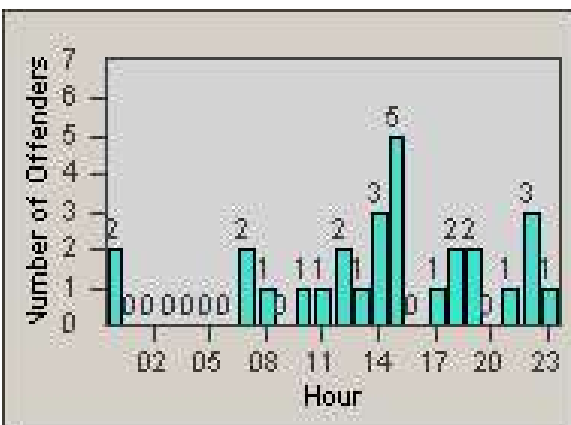

Redflex Redlight Offender Statistics

CONTRACT: Corona
 DATE FROM: 1/May/2009

LOCATION: COR-RIMA-01 Magnolia and Rimpau
 DATE TO: 31/May/2009

LANE 1

LANE 2

LANE 3

Redflex Redlight Offender Statistics

CONTRACT: Corona
DATE FROM: 1/May/2009

LOCATION: COR-RIMA-01 Magnolia and Rimpau
DATE TO: 31/May/2009

LANE 4

LANE 5

Redflex Redlight Offender Statistics

CONTRACT: Corona
DATE FROM: 1/May/2009

LOCATION: COR-RIMA-01 Magnolia and Rimpau
DATE TO: 31/May/2009

LANE 6

LANE TOTAL

Redflex Redlight Offender Statistics

CONTRACT: Corona
 DATE FROM: 1/May/2009

LOCATION: COR-RIMA-01 Magnolia and Rimpau
 DATE TO: 31/May/2009