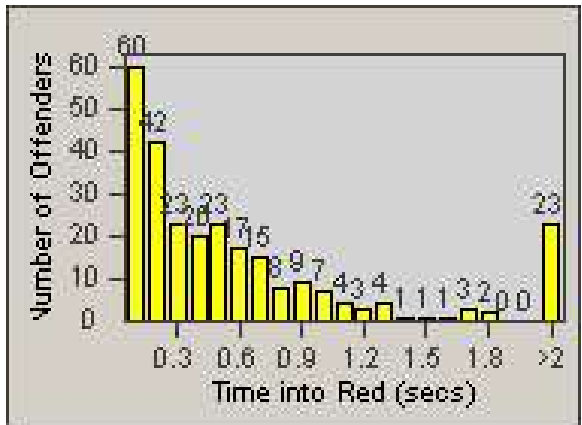

Redflex Redlight Offender Statistics

CONTRACT: Corona
 DATE FROM: 1/May/2009

LOCATION: COR-RIMA-01 Magnolia and Rimpau
 DATE TO: 31/May/2009

LANE 1

LANE 2

LANE 3

Redflex Redlight Offender Statistics

CONTRACT: Corona
DATE FROM: 1/May/2009

LOCATION: COR-RIMA-01 Magnolia and Rimpau
DATE TO: 31/May/2009

LANE 4

LANE 5

Redflex Redlight Offender Statistics

CONTRACT: Corona
DATE FROM: 1/May/2009

LOCATION: COR-RIMA-01 Magnolia and Rimpau
DATE TO: 31/May/2009

LANE 6

LANE TOTAL

Redflex Redlight Offender Statistics

CONTRACT: Corona
 DATE FROM: 1/May/2009

LOCATION: COR-RIMA-01 Magnolia and Rimpau
 DATE TO: 31/May/2009