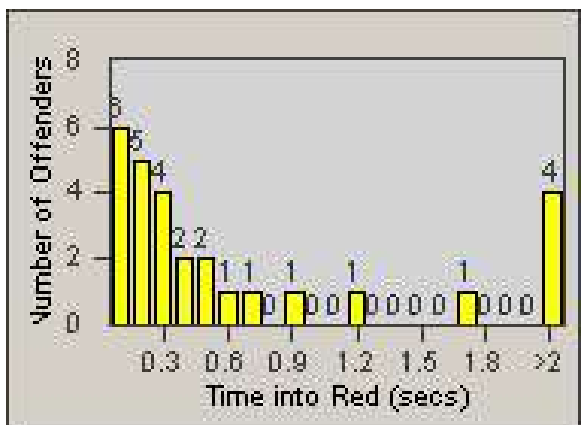

Redflex Redlight Offender Statistics

CONTRACT: Corona
 DATE FROM: 1/May/2009

LOCATION: COR-RIMA-01 Magnolia and Rimpau
 DATE TO: 31/May/2009

LANE 1

LANE 2

LANE 3

Redflex Redlight Offender Statistics

CONTRACT: Corona
DATE FROM: 1/May/2009

LOCATION: COR-RIMA-01 Magnolia and Rimpau
DATE TO: 31/May/2009

LANE 4

LANE 5

Redflex Redlight Offender Statistics

CONTRACT: Corona
DATE FROM: 1/May/2009

LOCATION: COR-RIMA-01 Magnolia and Rimpau
DATE TO: 31/May/2009

LANE 6

LANE TOTAL

Redflex Redlight Offender Statistics

CONTRACT: Corona
 DATE FROM: 1/May/2009

LOCATION: COR-RIMA-01 Magnolia and Rimpau
 DATE TO: 31/May/2009