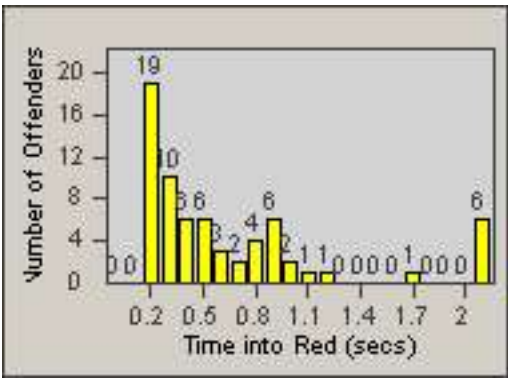

Redflex Redlight Offender Statistics

CONTRACT: Culver City
DATE FROM: 01-Jun-2017

LOCATION: CC-JECO-01 Jefferson Blvd and Cota St
DATE TO: 30-Jun-2017

LANE 1