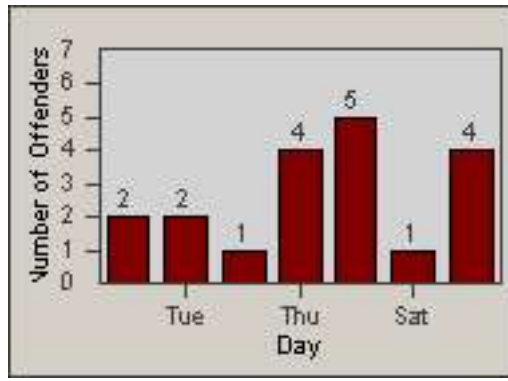

Redflex Redlight Offender Statistics

CONTRACT: Culver City
 DATE FROM: 01-Jun-2017

LOCATION: CC-SEWA-03 Sepulveda Blvd and W Washington Blvd
 DATE TO: 30-Jun-2017

LANE 1

LANE 2

LANE 3

Redflex Redlight Offender Statistics