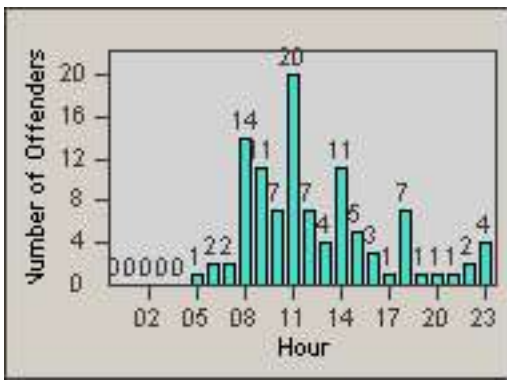

Redflex Redlight Offender Statistics

CONTRACT: Culver City
DATE FROM: 01-Jun-2017

LOCATION: CC-SLBU-01 Slauson Avenue and Buckingham Pkwy
DATE TO: 30-Jun-2017

LANE 4

LANE 5

LANE TOTAL