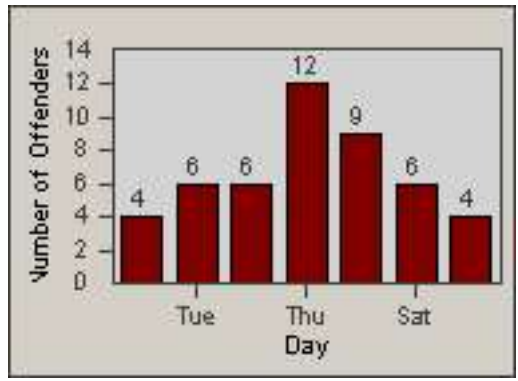

Redflex Redlight Offender Statistics

CONTRACT: Culver City
 DATE FROM: 01-Jun-2017

LOCATION: CC-WABE-01 Washington and Beethoven
 DATE TO: 30-Jun-2017

LANE 1

LANE 2

LANE 3

Redflex Redlight Offender Statistics