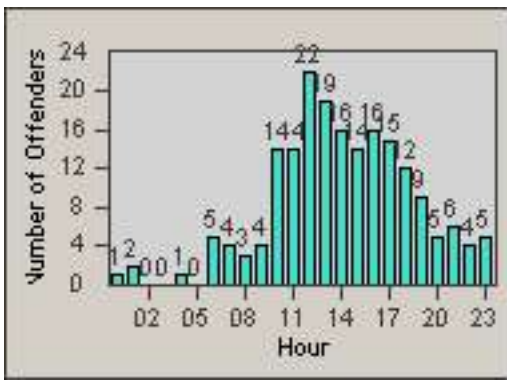

CONTRACT: Culver City
 DATE FROM: 01-Jun-2017

LOCATION: CC-JECO-01 Jefferson Blvd and Cota St
 DATE TO: 30-Jun-2017

LANE 4

LANE 5

LANE TOTAL

Redflex Redlight Offender Statistics

CONTRACT: Culver City LOCATION: CC-JECO-01 Jefferson Blvd and Cota St
DATE FROM: 01-Jun-2017 DATE TO: 30-Jun-2017