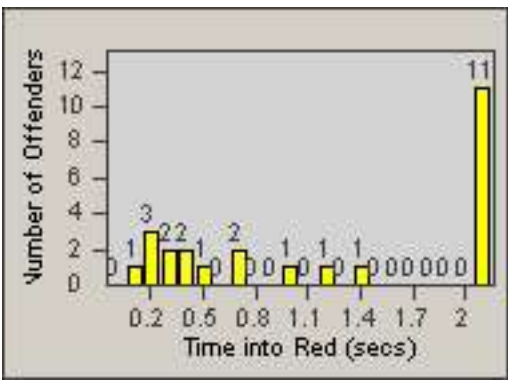

Redflex Redlight Offender Statistics

CONTRACT: Culver City
 DATE FROM: 01-Jun-2017

LOCATION: CC-SLBU-03 Slauson Avenue and Buckingham Pkwy
 DATE TO: 30-Jun-2017

LANE 1

LANE 2

LANE 3

Redflex Redlight Offender Statistics