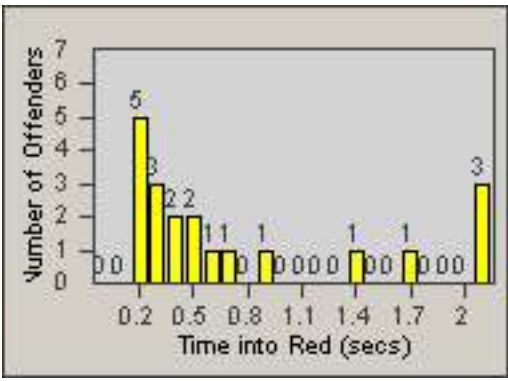

Redflex Redlight Offender Statistics

CONTRACT: Culver City
DATE FROM: 01-Jun-2017

LOCATION: CC-SESL-03 Sepulveda Blvd and Slauson Avenue
DATE TO: 30-Jun-2017

LANE 4