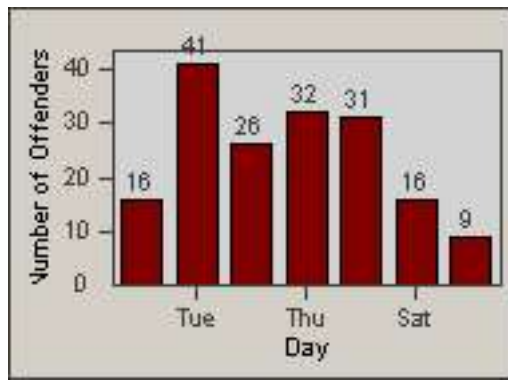

CONTRACT: Culver City
 DATE FROM: 01-Jun-2017

LOCATION: CC-NAWA-01 National Blvd and W Washington Blvd
 DATE TO: 30-Jun-2017

LANE 4

LANE 5

LANE TOTAL

Redflex Redlight Offender Statistics

CONTRACT: Culver City LOCATION: CC-NAWA-01 National Blvd and W Washington Blvd
DATE FROM: 01-Jun-2017 DATE TO: 30-Jun-2017