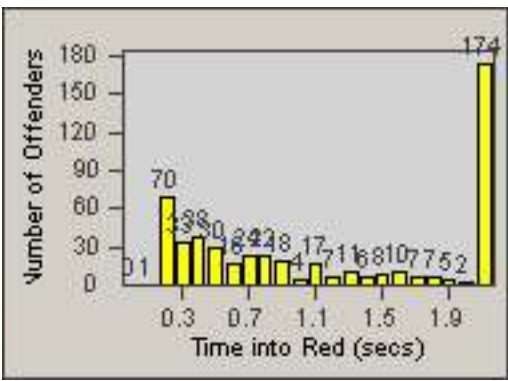

CONTRACT: Culver City
 DATE FROM: 01-Jun-2017

LOCATION: CC-SESL-01 Sepulveda Blvd and Slauson Avenue
 DATE TO: 30-Jun-2017

LANE 4

LANE 5

LANE TOTAL

Redflex Redlight Offender Statistics

CONTRACT: Culver City LOCATION: CC-SESL-01 Sepulveda Blvd and Slauson Avenue
DATE FROM: 01-Jun-2017 DATE TO: 30-Jun-2017