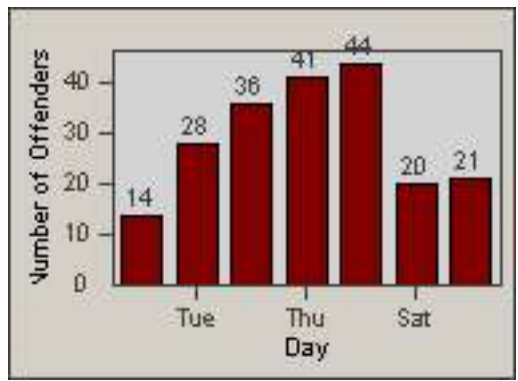

Redflex Redlight Offender Statistics

CONTRACT: Culver City
 DATE FROM: 01-Jun-2017

LOCATION: CC-WABE-03 Washington and Beethoven
 DATE TO: 30-Jun-2017

LANE 4

LANE 5

LANE TOTAL

Redflex Redlight Offender Statistics

CONTRACT: Culver City LOCATION: CC-WABE-03 Washington and Beethoven
DATE FROM: 01-Jun-2017 DATE TO: 30-Jun-2017

Redflex Redlight Offender Statistics

CONTRACT: Culver City
 DATE FROM: 01-Jun-2017

LOCATION: CC-WACE-01 Washington Place and Centinela
 DATE TO: 30-Jun-2017