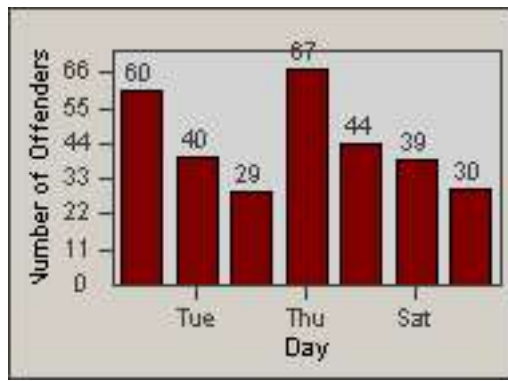

CONTRACT: Culver City
 DATE FROM: 01-Jun-2017

LOCATION: CC-CIWA-01 La Cienega and Washington Blvd
 DATE TO: 30-Jun-2017

LANE 4

LANE 5

LANE TOTAL

Redflex Redlight Offender Statistics

CONTRACT: Culver City LOCATION: CC-CIWA-01 La Cienega and Washington Blvd
DATE FROM: 01-Jun-2017 DATE TO: 30-Jun-2017