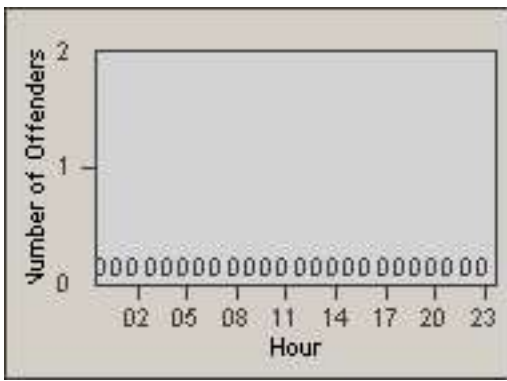

Redflex Redlight Offender Statistics

CONTRACT: Culver City
DATE FROM: 01-Jun-2017

LOCATION: CC-OVWA-01 Overland Ave
DATE TO: 30-Jun-2017

LANE 4

LANE 5

LANE TOTAL