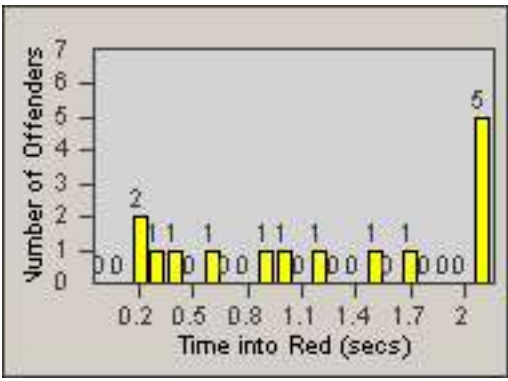

Redflex Redlight Offender Statistics

CONTRACT: Culver City
DATE FROM: 01-Jun-2017

LOCATION: CC-JEOV-03 Jefferson and Overland
DATE TO: 30-Jun-2017

LANE 4