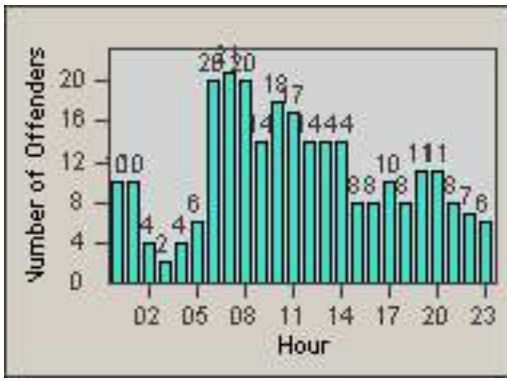

Redflex Redlight Offender Statistics

CONTRACT: Culver City
DATE FROM: 01-Jun-2017

LOCATION: CC-JEDU-01 Jefferson and Duquesne
DATE TO: 30-Jun-2017

LANE 4