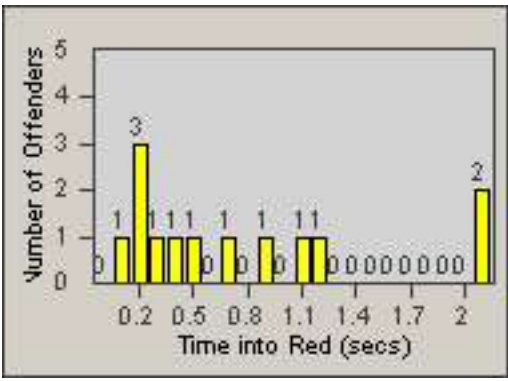

Redflex Redlight Offender Statistics

CONTRACT: Culver City
 DATE FROM: 01-Jun-2017

LOCATION: CC-OVWA-01 Overland Ave
 DATE TO: 30-Jun-2017

LANE 1

LANE 2

LANE 3

Redflex Redlight Offender Statistics

CONTRACT: Culver City
 DATE FROM: 01-Jun-2017