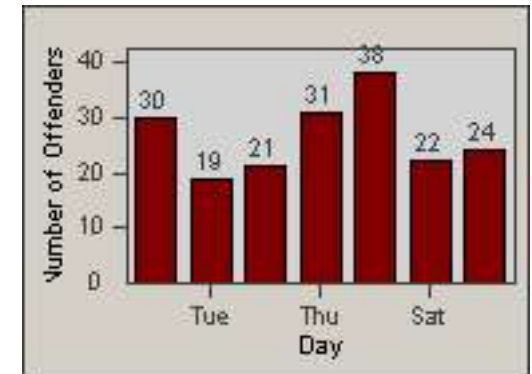

CONTRACT: Culver City LOCATION: CC-JEDU-03 Jefferson and Duquesne
 DATE FROM: 01-Jun-2017 DATE TO: 30-Jun-2017

LANE 4

LANE 5

LANE TOTAL

Redflex Redlight Offender Statistics

CONTRACT: Culver City LOCATION: CC-JEDU-03 Jefferson and Duquesne
DATE FROM: 01-Jun-2017 DATE TO: 30-Jun-2017