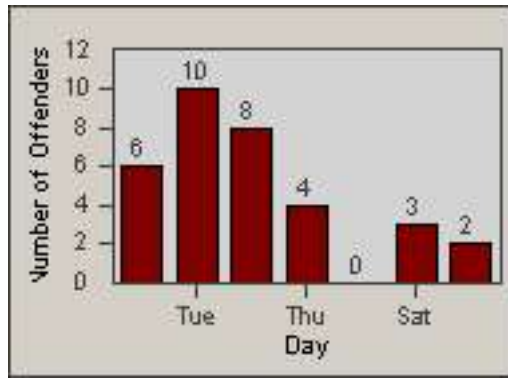

Redflex Redlight Offender Statistics

CONTRACT: Culver City
DATE FROM: 01-Jun-2017

LOCATION: CC-SLBU-01 Slauson Avenue and Buckingham Pkwy
DATE TO: 30-Jun-2017

LANE 1