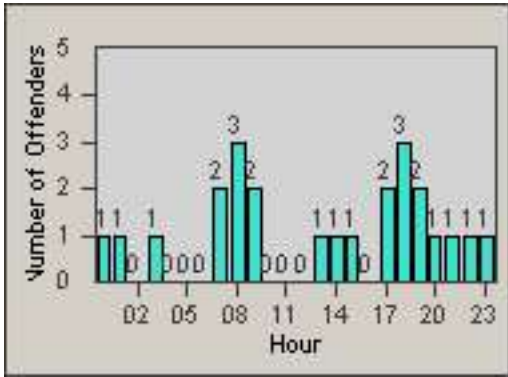

CONTRACT: Culver City LOCATION: CC-WABE-03 Washington and Beethoven
DATE FROM: 01-Jun-2017 DATE TO: 30-Jun-2017

Redflex Redlight Offender Statistics

CONTRACT: Culver City
 DATE FROM: 01-Jun-2017

LOCATION: CC-WACE-01 Washington Place and Centinela
 DATE TO: 30-Jun-2017

LANE 1

LANE 2

LANE 3

Redflex Redlight Offender Statistics

CONTRACT: Culver City
 DATE FROM: 01-Jun-2017

LOCATION: CC-WACE-01 Washington Place and Centinela
 DATE TO: 30-Jun-2017

LANE 4

LANE 5

Redflex Redlight Offender Statistics

CONTRACT: Culver City
 DATE FROM: 01-Jun-2017

LOCATION: CC-WACE-01 Washington Place and Centinela
 DATE TO: 30-Jun-2017

LANE TOTAL