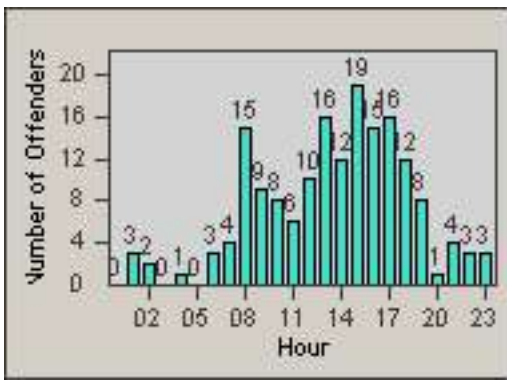

CONTRACT: Culver City
 DATE FROM: 01-Jun-2017

LOCATION: CC-JEOV-03 Jefferson and Overland
 DATE TO: 30-Jun-2017

LANE 4

LANE 5

LANE TOTAL

Redflex Redlight Offender Statistics

CONTRACT: Culver City LOCATION: CC-JEOV-03 Jefferson and Overland
DATE FROM: 01-Jun-2017 DATE TO: 30-Jun-2017