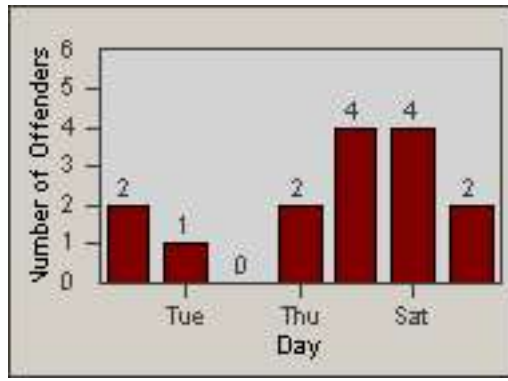

Redflex Redlight Offender Statistics

CONTRACT: Culver City
DATE FROM: 01-Jun-2017

LOCATION: CC-JEOV-03 Jefferson and Overland
DATE TO: 30-Jun-2017

LANE 4