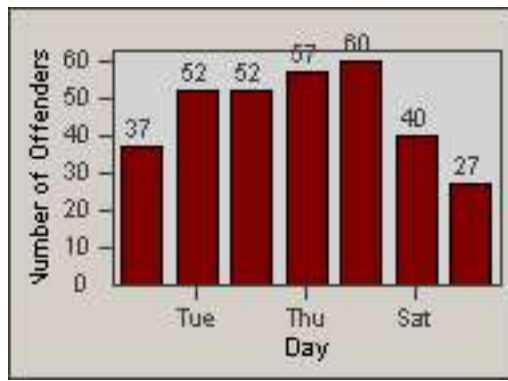

CONTRACT: Culver City
 DATE FROM: 01-Jun-2017

LOCATION: CC-SESL-03 Sepulveda Blvd and Slauson Avenue
 DATE TO: 30-Jun-2017

LANE 4

LANE 5

LANE TOTAL

Redflex Redlight Offender Statistics

CONTRACT: Culver City LOCATION: CC-SESL-03 Sepulveda Blvd and Slauson Avenue
DATE FROM: 01-Jun-2017 DATE TO: 30-Jun-2017