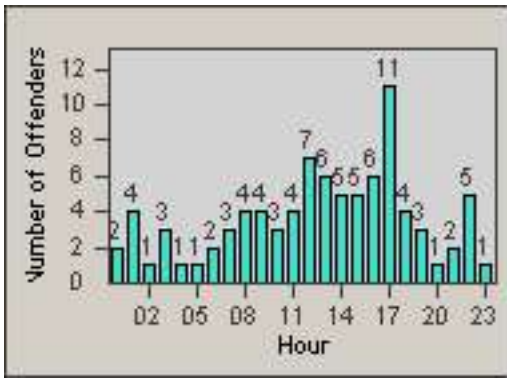

Redflex Redlight Offender Statistics

CONTRACT: Culver City
DATE FROM: 01-Jun-2017

LOCATION: CC-JEDU-03 Jefferson and Duquesne
DATE TO: 30-Jun-2017

LANE 1