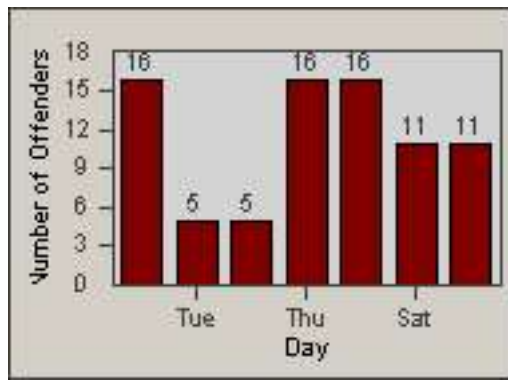

Redflex Redlight Offender Statistics

CONTRACT: Culver City
 DATE FROM: 01-Jun-2017

LOCATION: CC-JEDU-03 Jefferson and Duquesne
 DATE TO: 30-Jun-2017

LANE 1

LANE 2

LANE 3

Redflex Redlight Offender Statistics