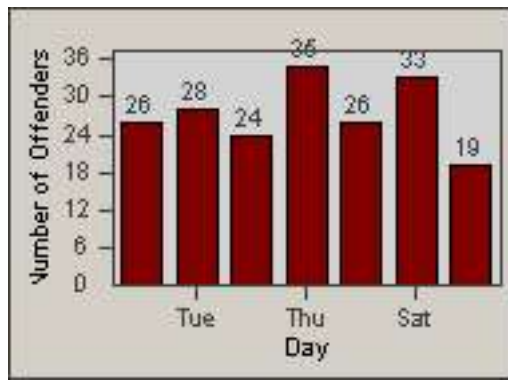

CONTRACT: Culver City
 DATE FROM: 01-Jun-2017

LOCATION: CC-JECO-01 Jefferson Blvd and Cota St
 DATE TO: 30-Jun-2017

LANE 4

LANE 5

LANE TOTAL

Redflex Redlight Offender Statistics

CONTRACT: Culver City LOCATION: CC-JECO-01 Jefferson Blvd and Cota St
DATE FROM: 01-Jun-2017 DATE TO: 30-Jun-2017