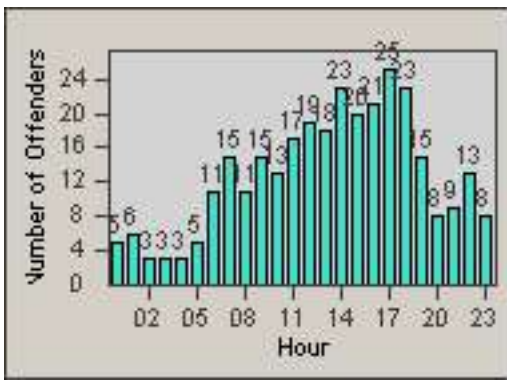

CONTRACT: Culver City
 DATE FROM: 01-Jun-2017

LOCATION: CC-CIWA-01 La Cienega and Washington Blvd
 DATE TO: 30-Jun-2017

LANE 4

LANE 5

LANE TOTAL

Redflex Redlight Offender Statistics

CONTRACT: Culver City LOCATION: CC-CIWA-01 La Cienega and Washington Blvd
DATE FROM: 01-Jun-2017 DATE TO: 30-Jun-2017