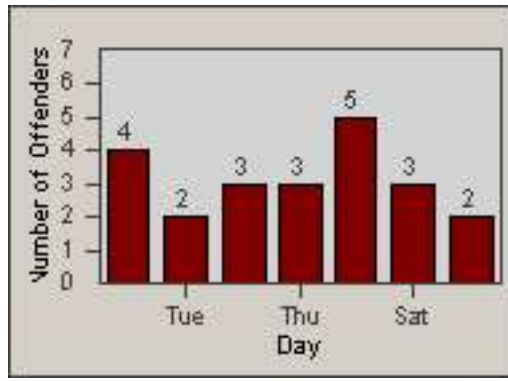

Redflex Redlight Offender Statistics

CONTRACT: Culver City
DATE FROM: 01-Jun-2017

LOCATION: CC-JECO-01 Jefferson Blvd and Cota St
DATE TO: 30-Jun-2017

LANE 4