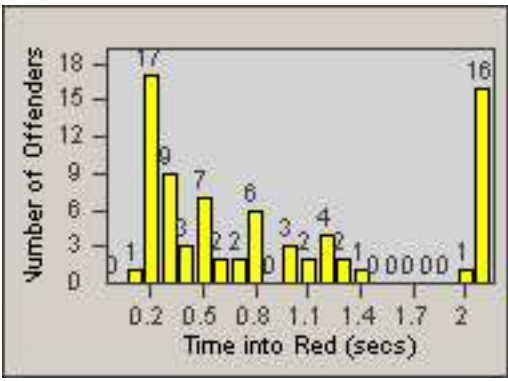

Redflex Redlight Offender Statistics

CONTRACT: Culver City
 DATE FROM: 01-Jun-2017

LOCATION: CC-CIWA-01 La Cienega and Washington Blvd
 DATE TO: 30-Jun-2017

LANE 1

LANE 2

LANE 3

Redflex Redlight Offender Statistics