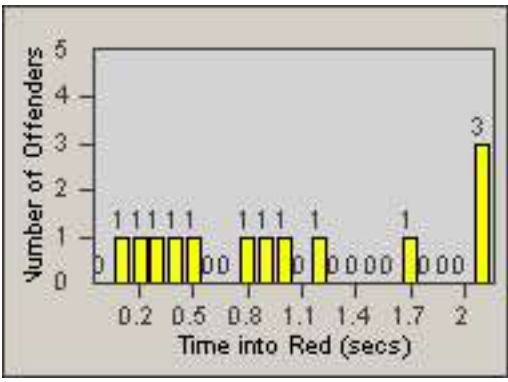

Redflex Redlight Offender Statistics

CONTRACT: Culver City
DATE FROM: 01-Jun-2017

LOCATION: CC-NAWA-01 National Blvd and W Washington Blvd
DATE TO: 30-Jun-2017

LANE 1