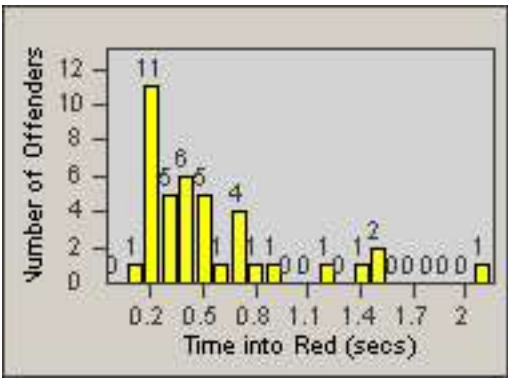

Redflex Redlight Offender Statistics

CONTRACT: Culver City
DATE FROM: 01-Jun-2017

LOCATION: CC-SESL-01 Sepulveda Blvd and Slauson Avenue
DATE TO: 30-Jun-2017

LANE 4