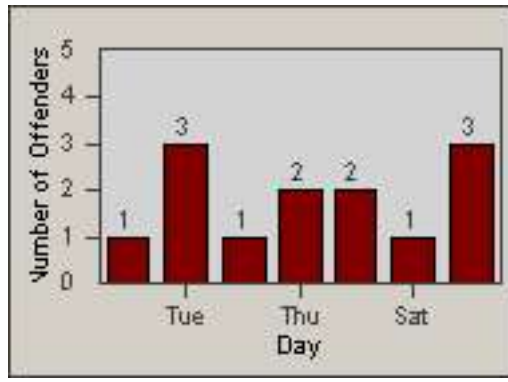

Redflex Redlight Offender Statistics

CONTRACT: Culver City
 DATE FROM: 01-Jun-2017

LOCATION: CC-SEGV-01 Sepulveda and Green Valley Circle
 DATE TO: 30-Jun-2017

LANE 1

LANE 2

LANE 3

Redflex Redlight Offender Statistics