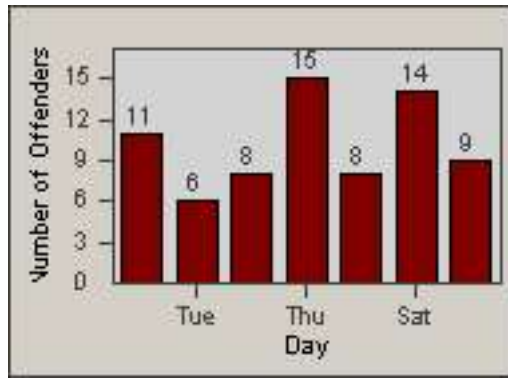

Redflex Redlight Offender Statistics

CONTRACT: Culver City
 DATE FROM: 01-Jun-2017

LOCATION: CC-JECO-01 Jefferson Blvd and Cota St
 DATE TO: 30-Jun-2017

LANE 1

LANE 2

LANE 3

Redflex Redlight Offender Statistics