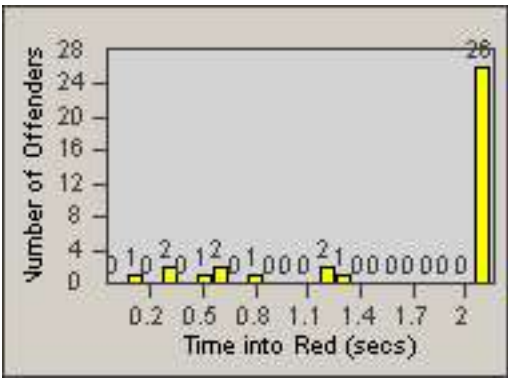

Redflex Redlight Offender Statistics

CONTRACT: Culver City
DATE FROM: 01-Jun-2017

LOCATION: CC-SLBU-01 Slauson Avenue and Buckingham Pkwy
DATE TO: 30-Jun-2017

LANE 1

LANE 2

LANE 3