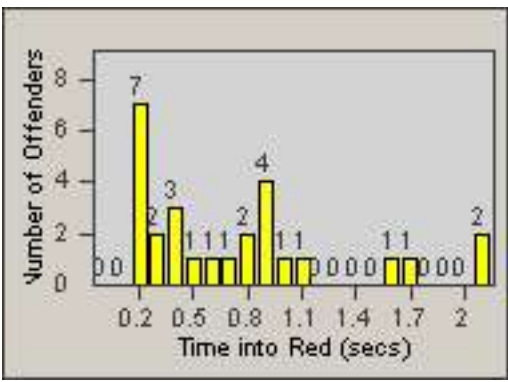

CONTRACT: Culver City
 DATE FROM: 01-Jun-2017

LOCATION: CC-SEGV-03 Sepulveda and Green Valley Circle
 DATE TO: 30-Jun-2017

LANE 4

LANE 5

LANE TOTAL

Redflex Redlight Offender Statistics

CONTRACT: Culver City LOCATION: CC-SEGV-03 Sepulveda and Green Valley Circle
DATE FROM: 01-Jun-2017 DATE TO: 30-Jun-2017

Redflex Redlight Offender Statistics

CONTRACT: Culver City
 DATE FROM: 01-Jun-2017

LOCATION: CC-SESL-01 Sepulveda Blvd and Slauson Avenue
 DATE TO: 30-Jun-2017

LANE 1

LANE 2

LANE 3

Redflex Redlight Offender Statistics