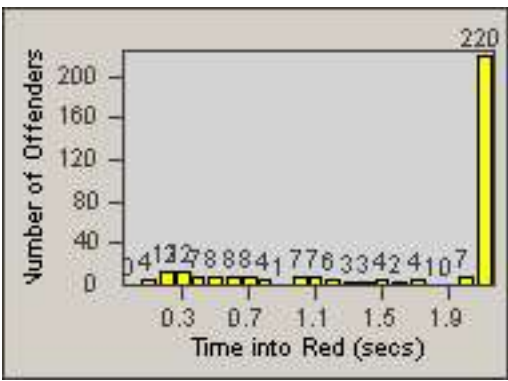

CONTRACT: Culver City
 DATE FROM: 01-Jun-2017

LOCATION: CC-SEWA-01 Sepulveda Blvd and W Washington Blvd
 DATE TO: 30-Jun-2017

LANE 4

LANE 5

LANE TOTAL

Redflex Redlight Offender Statistics

CONTRACT: Culver City LOCATION: CC-SEWA-01 Sepulveda Blvd and W Washington Blvd
DATE FROM: 01-Jun-2017 DATE TO: 30-Jun-2017