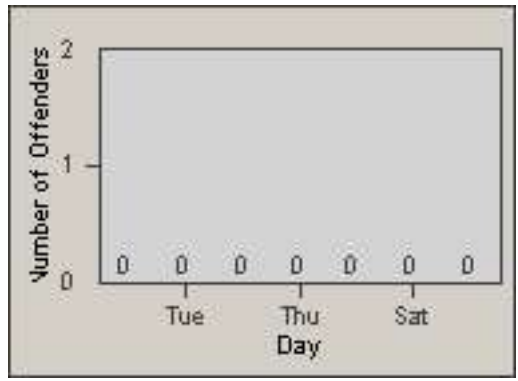

Redflex Redlight Offender Statistics

CONTRACT: Culver City
DATE FROM: 01-Jun-2017

LOCATION: CC-CEWA-01 Centinela and Washington Place
DATE TO: 30-Jun-2017

LANE 4