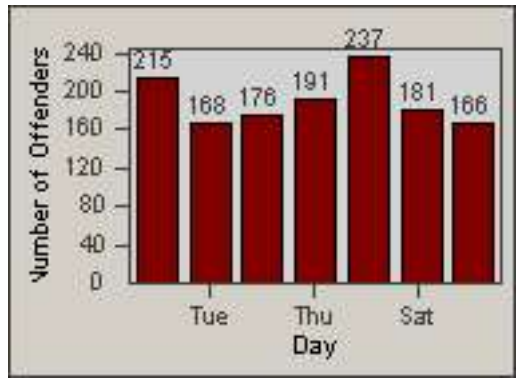

Redflex Redlight Offender Statistics

CONTRACT: Culver City
DATE FROM: 01-Jun-2017

LOCATION: CC-SEGV-03 Sepulveda and Green Valley Circle
DATE TO: 30-Jun-2017

LANE 4