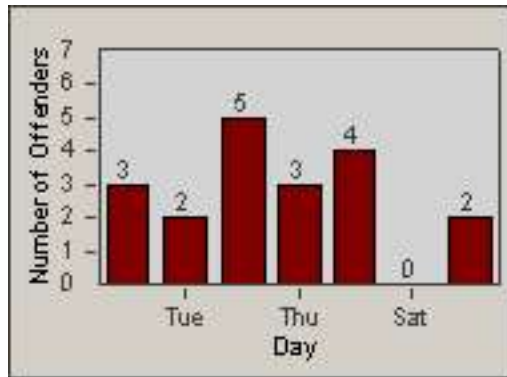

CONTRACT: Culver City LOCATION: CC-WABE-03 Washington and Beethoven
DATE FROM: 01-Jun-2017 DATE TO: 30-Jun-2017

Redflex Redlight Offender Statistics

CONTRACT: Culver City
 DATE FROM: 01-Jun-2017

LOCATION: CC-WACE-01 Washington Place and Centinela
 DATE TO: 30-Jun-2017

LANE 1

LANE 2

LANE 3

Redflex Redlight Offender Statistics

CONTRACT: Culver City
 DATE FROM: 01-Jun-2017

LOCATION: CC-WACE-01 Washington Place and Centinela
 DATE TO: 30-Jun-2017

LANE 4

LANE 5