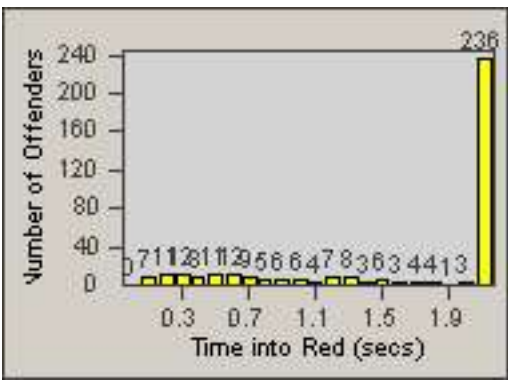

Redflex Redlight Offender Statistics

CONTRACT: Culver City
 DATE FROM: 01-Jun-2017

LOCATION: CC-SEWA-03 Sepulveda Blvd and W Washington Blvd
 DATE TO: 30-Jun-2017

LANE 1

LANE 2

LANE 3

Redflex Redlight Offender Statistics