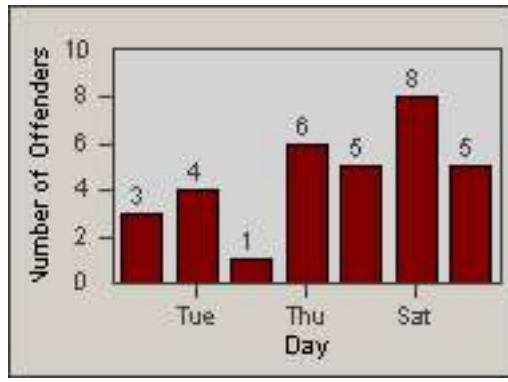

Redflex Redlight Offender Statistics

CONTRACT: Culver City
DATE FROM: 01-Jun-2017

LOCATION: CC-JEDU-01 Jefferson and Duquesne
DATE TO: 30-Jun-2017

LANE 1