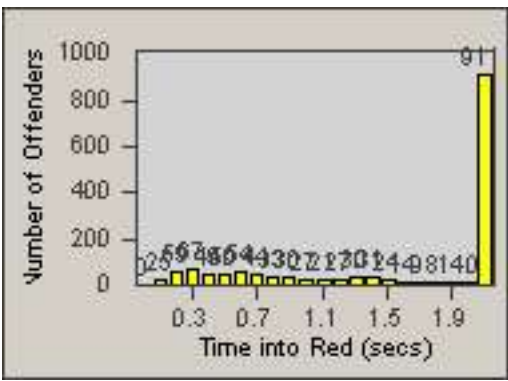

CONTRACT: Culver City
 DATE FROM: 01-Jun-2017

LOCATION: CC-SEGV-03 Sepulveda and Green Valley Circle
 DATE TO: 30-Jun-2017

LANE 4

LANE 5

LANE TOTAL

Redflex Redlight Offender Statistics

CONTRACT: Culver City LOCATION: CC-SEGV-03 Sepulveda and Green Valley Circle
DATE FROM: 01-Jun-2017 DATE TO: 30-Jun-2017