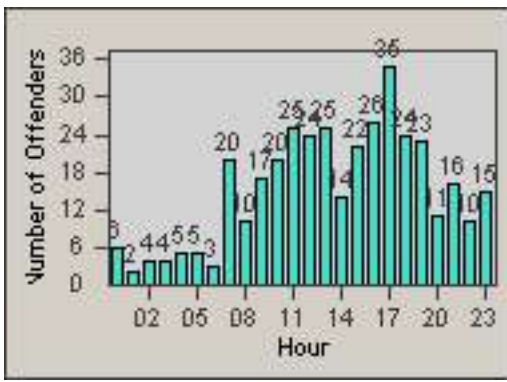

Redflex Redlight Offender Statistics

CONTRACT: Culver City
 DATE FROM: 01-Jun-2017

LOCATION: CC-SEWA-03 Sepulveda Blvd and W Washington Blvd
 DATE TO: 30-Jun-2017

LANE 1

LANE 2

LANE 3

Redflex Redlight Offender Statistics