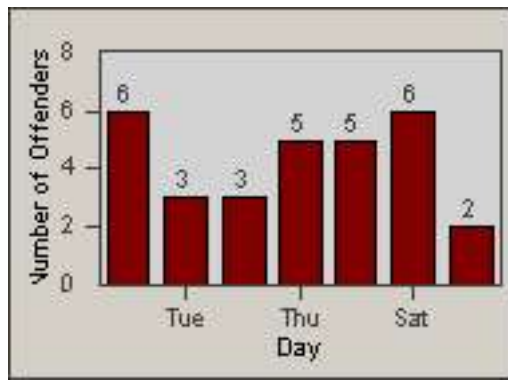

Redflex Redlight Offender Statistics

CONTRACT: Culver City
 DATE FROM: 01-Jun-2017

LOCATION: CC-JEDU-01 Jefferson and Duquesne
 DATE TO: 30-Jun-2017

LANE 1

LANE 2

LANE 3

Redflex Redlight Offender Statistics