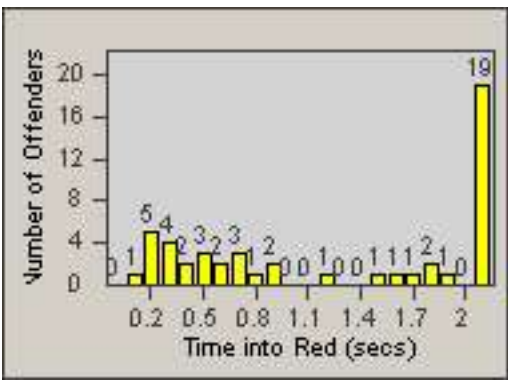

Redflex Redlight Offender Statistics

CONTRACT: Culver City
DATE FROM: 01-Jun-2017

LOCATION: CC-SESL-03 Sepulveda Blvd and Slauson Avenue
DATE TO: 30-Jun-2017

LANE 4

LANE 5

LANE TOTAL