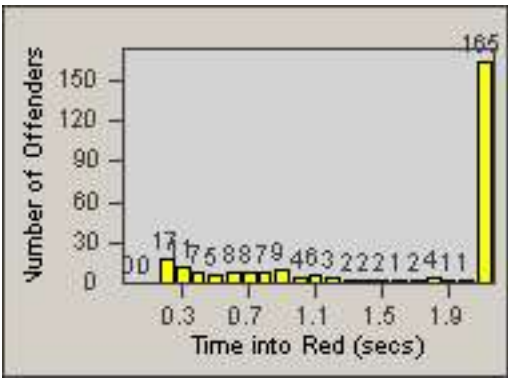

Redflex Redlight Offender Statistics

CONTRACT: Culver City
DATE FROM: 01-Jun-2017

LOCATION: CC-JEDU-01 Jefferson and Duquesne
DATE TO: 30-Jun-2017

LANE 4