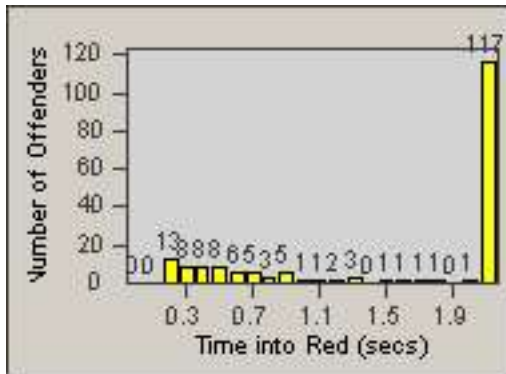

CONTRACT: Culver City LOCATION: CC-JEDU-03 Jefferson and Duquesne
 DATE FROM: 01-Jun-2017 DATE TO: 30-Jun-2017

LANE 4

LANE 5

LANE TOTAL

Redflex Redlight Offender Statistics

CONTRACT: Culver City LOCATION: CC-JEDU-03 Jefferson and Duquesne
DATE FROM: 01-Jun-2017 DATE TO: 30-Jun-2017