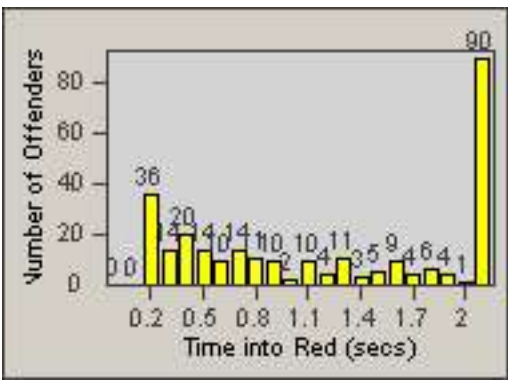

Redflex Redlight Offender Statistics

CONTRACT: Culver City
DATE FROM: 01-Jun-2017

LOCATION: CC-SESL-01 Sepulveda Blvd and Slauson Avenue
DATE TO: 30-Jun-2017

LANE 4

LANE 5

LANE TOTAL