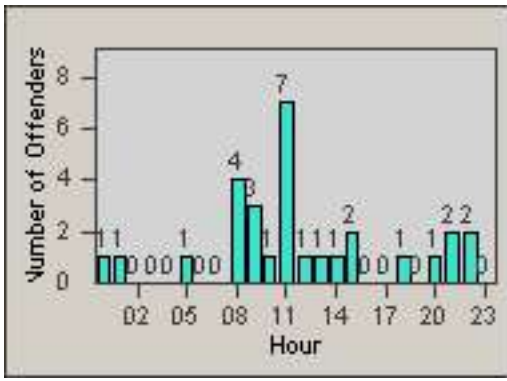

Redflex Redlight Offender Statistics

CONTRACT: Culver City
 DATE FROM: 01-Jun-2017

LOCATION: CC-OVWA-03 Overland Ave
 DATE TO: 30-Jun-2017

LANE 1

LANE 2

LANE 3

Redflex Redlight Offender Statistics

CONTRACT: Culver City
 DATE FROM: 01-Jun-2017