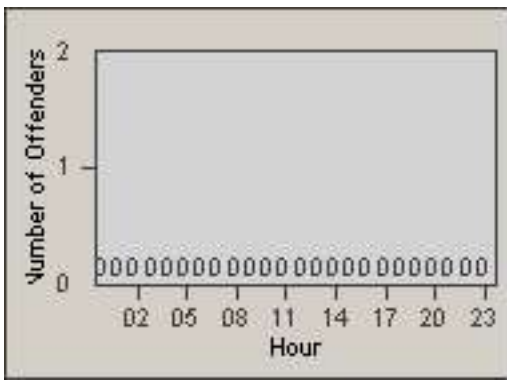

Redflex Redlight Offender Statistics

CONTRACT: Culver City
DATE FROM: 01-Jun-2017

LOCATION: CC-CIWA-01 La Cienega and Washington Blvd
DATE TO: 30-Jun-2017

LANE 4

LANE 5

LANE TOTAL