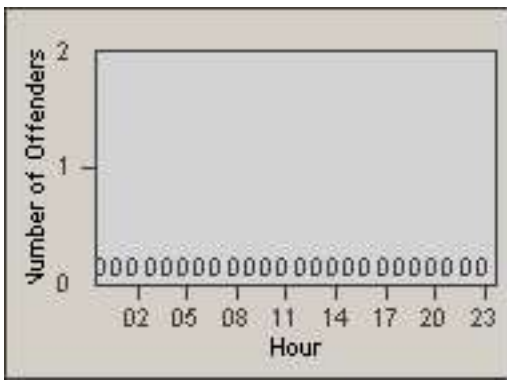

Redflex Redlight Offender Statistics

CONTRACT: Culver City
DATE FROM: 01-Jun-2017

LOCATION: CC-SEWA-01 Sepulveda Blvd and W Washington Blvd
DATE TO: 30-Jun-2017

LANE 4

LANE 5

LANE TOTAL