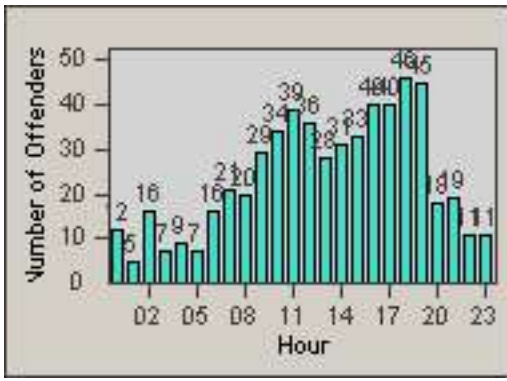

Redflex Redlight Offender Statistics

CONTRACT: Culver City
DATE FROM: 01-Jun-2017

LOCATION: CC-OVWA-01 Overland Ave
DATE TO: 30-Jun-2017

LANE 4