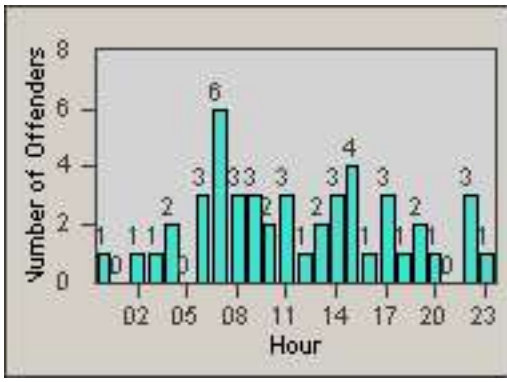

Redflex Redlight Offender Statistics

CONTRACT: Culver City
DATE FROM: 01-Jun-2017

LOCATION: CC-CIWA-01 La Cienega and Washington Blvd
DATE TO: 30-Jun-2017

LANE 1