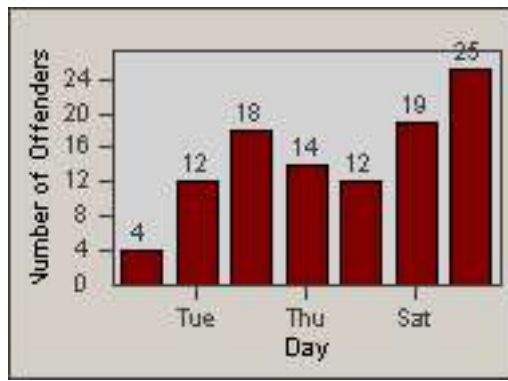

Redflex Redlight Offender Statistics

CONTRACT: Culver City
DATE FROM: 01-Jun-2017

LOCATION: CC-SLBU-01 Slauson Avenue and Buckingham Pkwy
DATE TO: 30-Jun-2017

LANE 4

LANE 5

LANE TOTAL