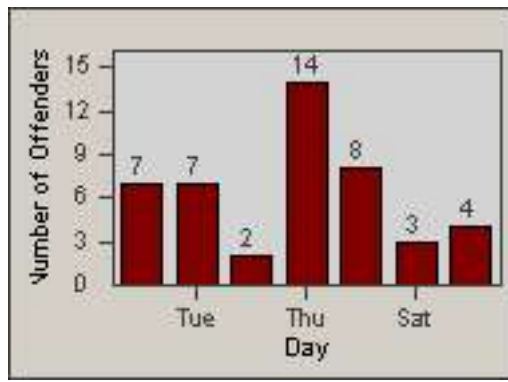

Redflex Redlight Offender Statistics

CONTRACT: Culver City
 DATE FROM: 01-Jun-2017

LOCATION: CC-CIWA-01 La Cienega and Washington Blvd
 DATE TO: 30-Jun-2017

LANE 1

LANE 2

LANE 3

Redflex Redlight Offender Statistics