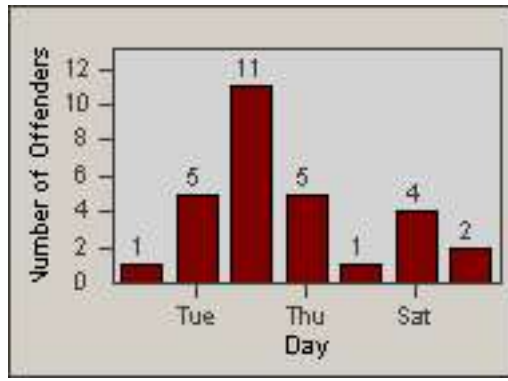

Redflex Redlight Offender Statistics

CONTRACT: Culver City
 DATE FROM: 01-Jun-2017

LOCATION: CC-OVWA-03 Overland Ave
 DATE TO: 30-Jun-2017

LANE 1

LANE 2

LANE 3

Redflex Redlight Offender Statistics

CONTRACT: Culver City
 DATE FROM: 01-Jun-2017