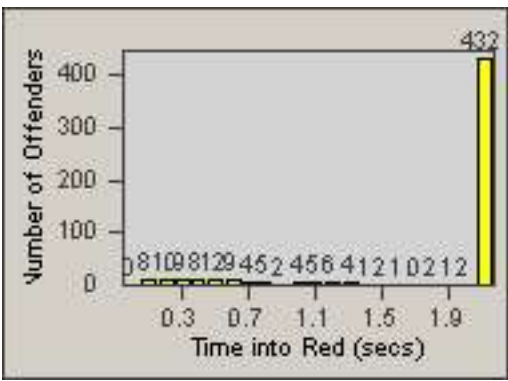

CONTRACT: Culver City
 DATE FROM: 01-Jun-2017

LOCATION: CC-CEWA-01 Centinela and Washington Place
 DATE TO: 30-Jun-2017

LANE 4

LANE 5

LANE TOTAL

Redflex Redlight Offender Statistics

CONTRACT: Culver City **LOCATION:** CC-CEWA-01 Centinela and Washington Place
DATE FROM: 01-Jun-2017 **DATE TO:** 30-Jun-2017