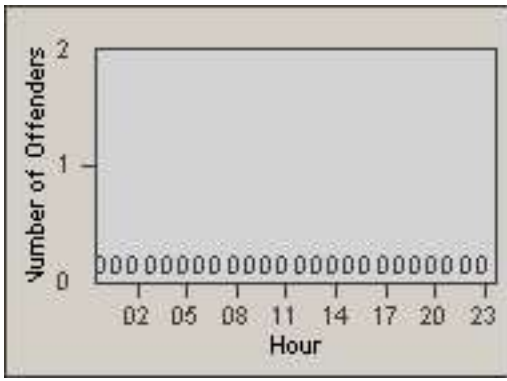

Redflex Redlight Offender Statistics

CONTRACT: Culver City
DATE FROM: 01-Jun-2017

LOCATION: CC-WABE-03 Washington and Beethoven
DATE TO: 30-Jun-2017

LANE 4