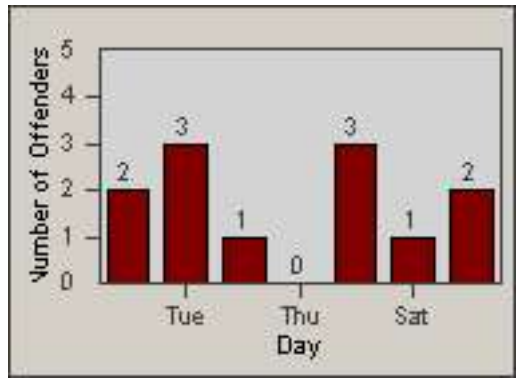

Redflex Redlight Offender Statistics

CONTRACT: Culver City
DATE FROM: 01-Jun-2017

LOCATION: CC-SLBU-03 Slauson Avenue and Buckingham Pkwy
DATE TO: 30-Jun-2017

LANE 1