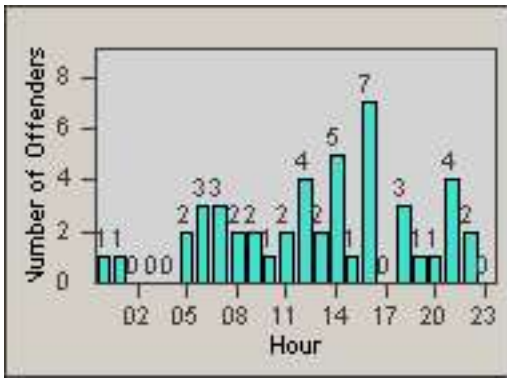

Redflex Redlight Offender Statistics

CONTRACT: Culver City
 DATE FROM: 01-Jun-2017

LOCATION: CC-WABE-01 Washington and Beethoven
 DATE TO: 30-Jun-2017

LANE 1

LANE 2

LANE 3

Redflex Redlight Offender Statistics