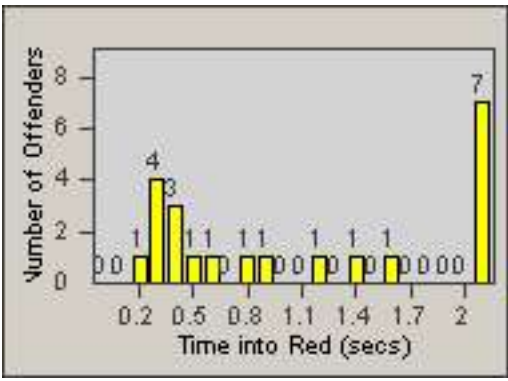

Redflex Redlight Offender Statistics

CONTRACT: Culver City
DATE FROM: 01-Jun-2017

LOCATION: CC-JECO-01 Jefferson Blvd and Cota St
DATE TO: 30-Jun-2017

LANE 4