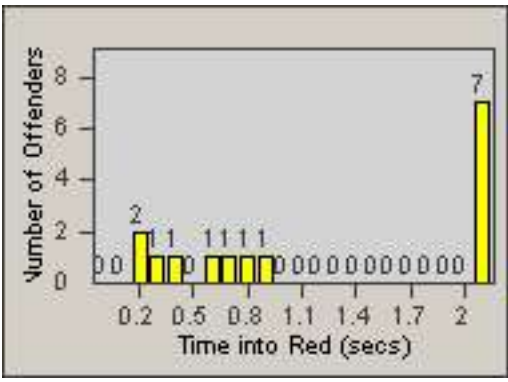

Redflex Redlight Offender Statistics

CONTRACT: Culver City
 DATE FROM: 01-Jun-2017

LOCATION: CC-CEWA-01 Centinela and Washington Place
 DATE TO: 30-Jun-2017

LANE 1

LANE 2

LANE 3

Redflex Redlight Offender Statistics