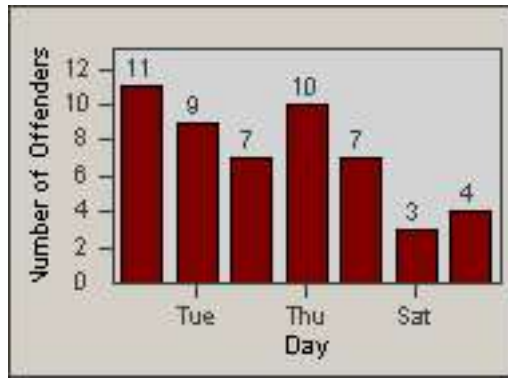

Redflex Redlight Offender Statistics

CONTRACT: Culver City
DATE FROM: 01-Jun-2017

LOCATION: CC-OVWA-03 Overland Ave
DATE TO: 30-Jun-2017

LANE 1