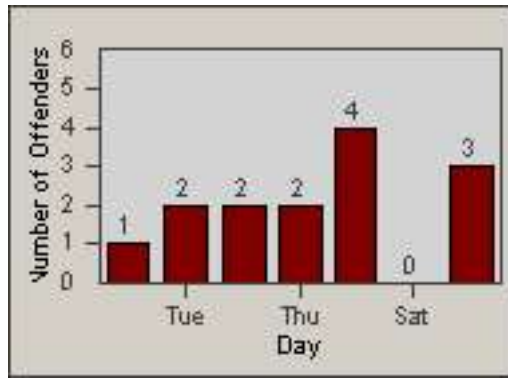

Redflex Redlight Offender Statistics

CONTRACT: Culver City
DATE FROM: 01-Jun-2017

LOCATION: CC-SLBU-01 Slauson Avenue and Buckingham Pkwy
DATE TO: 30-Jun-2017

LANE 4