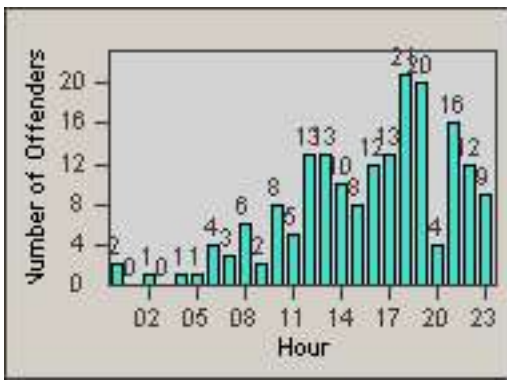

CONTRACT: Culver City
 DATE FROM: 01-Jun-2017

LOCATION: CC-SEGV-01 Sepulveda and Green Valley Circle
 DATE TO: 30-Jun-2017

LANE 4

LANE 5

LANE TOTAL

Redflex Redlight Offender Statistics

CONTRACT: Culver City LOCATION: CC-SEGV-01 Sepulveda and Green Valley Circle
DATE FROM: 01-Jun-2017 DATE TO: 30-Jun-2017