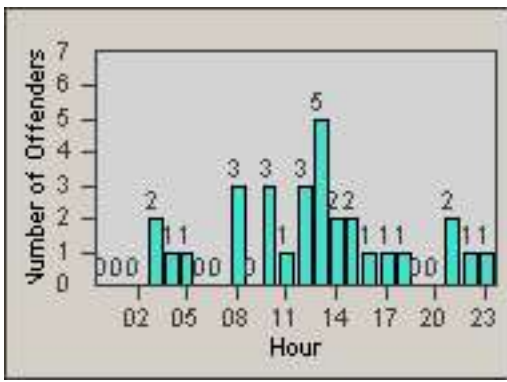

Redflex Redlight Offender Statistics

CONTRACT: Culver City
 DATE FROM: 01-Jun-2017

LOCATION: CC-JEDU-01 Jefferson and Duquesne
 DATE TO: 30-Jun-2017

LANE 1

LANE 2

LANE 3

Redflex Redlight Offender Statistics