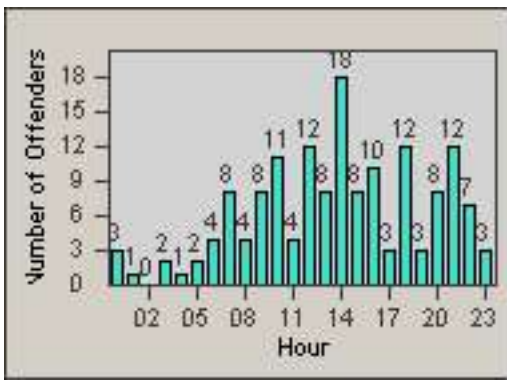

Redflex Redlight Offender Statistics

CONTRACT: Culver City
 DATE FROM: 01-Jun-2017

LOCATION: CC-WABE-01 Washington and Beethoven
 DATE TO: 30-Jun-2017

LANE 1

LANE 2

LANE 3

Redflex Redlight Offender Statistics

CONTRACT: Culver City
 DATE FROM: 01-Jun-2017

LOCATION: CC-WABE-01 Washington and Beethoven
 DATE TO: 30-Jun-2017

LANE 4

LANE 5

LANE TOTAL

Redflex Redlight Offender Statistics

CONTRACT: Culver City LOCATION: CC-WABE-01 Washington and Beethoven
DATE FROM: 01-Jun-2017 DATE TO: 30-Jun-2017