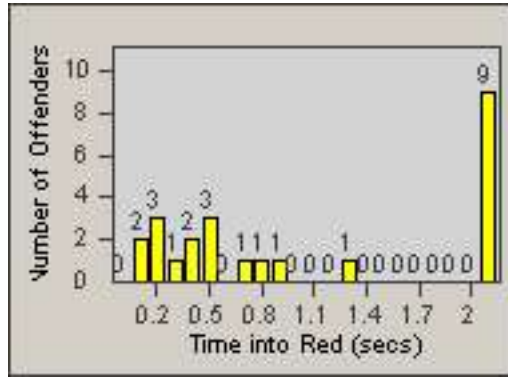

Redflex Redlight Offender Statistics

CONTRACT: Culver City
 DATE FROM: 01-Jun-2017

LOCATION: CC-WABE-03 Washington and Beethoven
 DATE TO: 30-Jun-2017

LANE 4

LANE 5

LANE TOTAL

Redflex Redlight Offender Statistics

CONTRACT: Culver City LOCATION: CC-WABE-03 Washington and Beethoven
DATE FROM: 01-Jun-2017 DATE TO: 30-Jun-2017

Redflex Redlight Offender Statistics

CONTRACT: Culver City
 DATE FROM: 01-Jun-2017

LOCATION: CC-WACE-01 Washington Place and Centinela
 DATE TO: 30-Jun-2017

LANE 1

LANE 2

LANE 3

Redflex Redlight Offender Statistics

CONTRACT: Culver City
 DATE FROM: 01-Jun-2017

LOCATION: CC-WACE-01 Washington Place and Centinela
 DATE TO: 30-Jun-2017

LANE 4

LANE 5

Redflex Redlight Offender Statistics

CONTRACT: Culver City
 DATE FROM: 01-Jun-2017

LOCATION: CC-WACE-01 Washington Place and Centinela
 DATE TO: 30-Jun-2017

LANE TOTAL