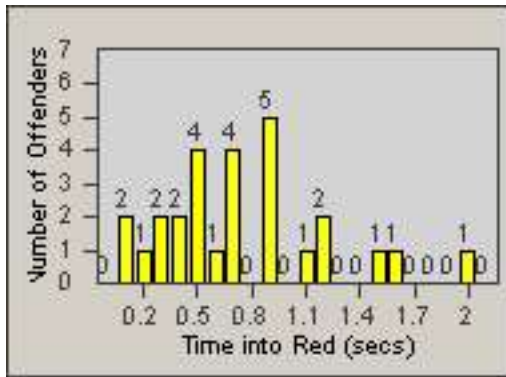

CONTRACT: Culver City
 DATE FROM: 01-Jun-2017

LOCATION: CC-WABE-01 Washington and Beethoven
 DATE TO: 30-Jun-2017

LANE 4

LANE 5

LANE TOTAL

Redflex Redlight Offender Statistics

CONTRACT: Culver City LOCATION: CC-WABE-01 Washington and Beethoven
DATE FROM: 01-Jun-2017 DATE TO: 30-Jun-2017

Redflex Redlight Offender Statistics

CONTRACT: Culver City

LOCATION: CC-WABE-03 Washington and Beethoven

DATE FROM: 01-Jun-2017

DATE TO: 30-Jun-2017

LANE 1

LANE 2

LANE 3

Redflex Redlight Offender Statistics

CONTRACT: Culver City
 DATE FROM: 01-Jun-2017

LOCATION: CC-WABE-03 Washington and Beethoven
 DATE TO: 30-Jun-2017

LANE 4

LANE 5

LANE TOTAL

Redflex Redlight Offender Statistics

CONTRACT: Culver City LOCATION: CC-WABE-03 Washington and Beethoven
DATE FROM: 01-Jun-2017 DATE TO: 30-Jun-2017

Redflex Redlight Offender Statistics

CONTRACT: Culver City
 DATE FROM: 01-Jun-2017

LOCATION: CC-WACE-01 Washington Place and Centinela
 DATE TO: 30-Jun-2017