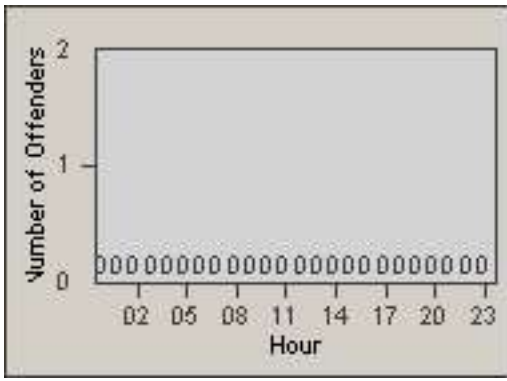

Redflex Redlight Offender Statistics

CONTRACT: Culver City
DATE FROM: 01-Jun-2017

LOCATION: CC-SEWA-01 Sepulveda Blvd and W Washington Blvd
DATE TO: 30-Jun-2017

LANE 4