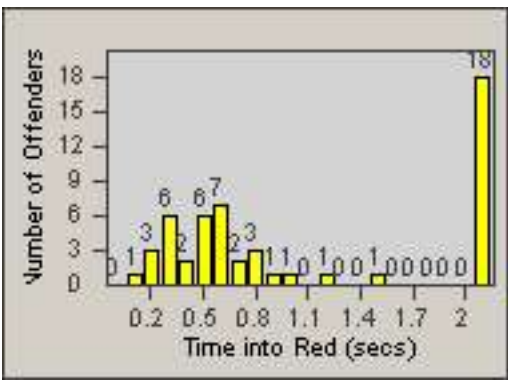

Redflex Redlight Offender Statistics

CONTRACT: Culver City
 DATE FROM: 01-Jun-2017

LOCATION: CC-OVWA-03 Overland Ave
 DATE TO: 30-Jun-2017

LANE 1

LANE 2

LANE 3

Redflex Redlight Offender Statistics

CONTRACT: Culver City
 DATE FROM: 01-Jun-2017