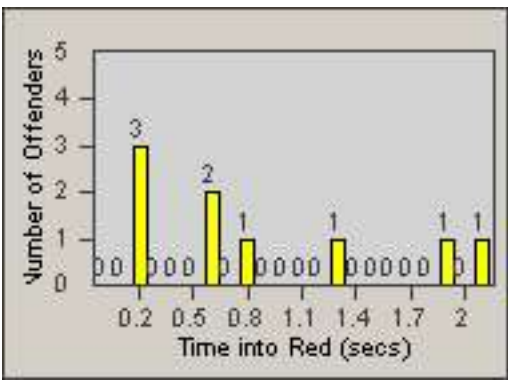

Redflex Redlight Offender Statistics

CONTRACT: Culver City
 DATE FROM: 01-Jun-2017

LOCATION: CC-NAWA-01 National Blvd and W Washington Blvd
 DATE TO: 30-Jun-2017

LANE 1

LANE 2

LANE 3

Redflex Redlight Offender Statistics