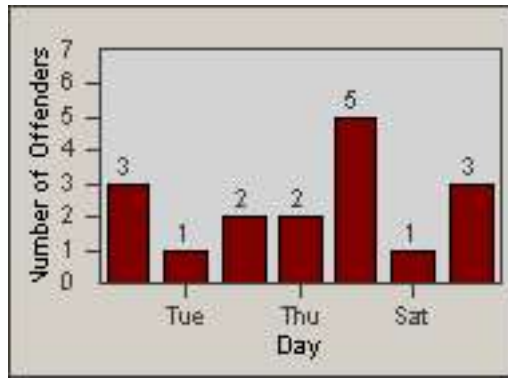

Redflex Redlight Offender Statistics

CONTRACT: Culver City
 DATE FROM: 01-Jun-2017

LOCATION: CC-JEDU-03 Jefferson and Duquesne
 DATE TO: 30-Jun-2017

LANE 1

LANE 2

LANE 3

Redflex Redlight Offender Statistics