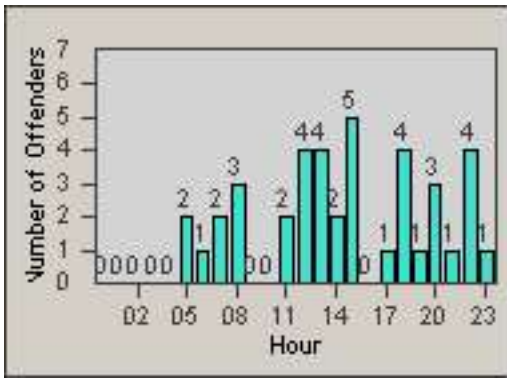

Redflex Redlight Offender Statistics

CONTRACT: Culver City
DATE FROM: 01-Jun-2017

LOCATION: CC-SESL-01 Sepulveda Blvd and Slauson Avenue
DATE TO: 30-Jun-2017

LANE 4