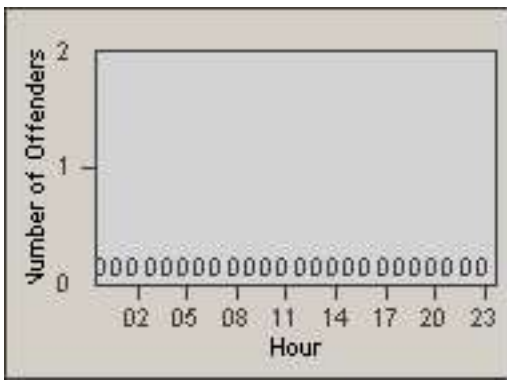

Redflex Redlight Offender Statistics

CONTRACT: Culver City
DATE FROM: 01-Jun-2017

LOCATION: CC-NAWA-01 National Blvd and W Washington Blvd
DATE TO: 30-Jun-2017

LANE 4

LANE 5

LANE TOTAL