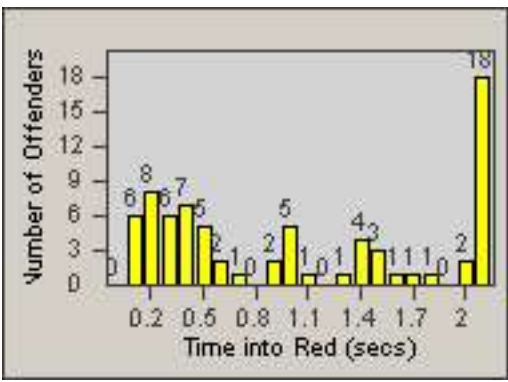

CONTRACT: Culver City
 DATE FROM: 01-Jun-2017

LOCATION: CC-SEGV-01 Sepulveda and Green Valley Circle
 DATE TO: 30-Jun-2017

LANE 4

LANE 5

LANE TOTAL

Redflex Redlight Offender Statistics

CONTRACT: Culver City LOCATION: CC-SEGV-01 Sepulveda and Green Valley Circle
DATE FROM: 01-Jun-2017 DATE TO: 30-Jun-2017

Redflex Redlight Offender Statistics

CONTRACT: Culver City
 DATE FROM: 01-Jun-2017

LOCATION: CC-SEGV-03 Sepulveda and Green Valley Circle
 DATE TO: 30-Jun-2017

LANE 1

LANE 2

LANE 3

Redflex Redlight Offender Statistics

CONTRACT: Culver City
 DATE FROM: 01-Jun-2017

LOCATION: CC-SEGV-03 Sepulveda and Green Valley Circle
 DATE TO: 30-Jun-2017

LANE 4

LANE 5

LANE TOTAL

Redflex Redlight Offender Statistics

CONTRACT: Culver City LOCATION: CC-SEGV-03 Sepulveda and Green Valley Circle
DATE FROM: 01-Jun-2017 DATE TO: 30-Jun-2017