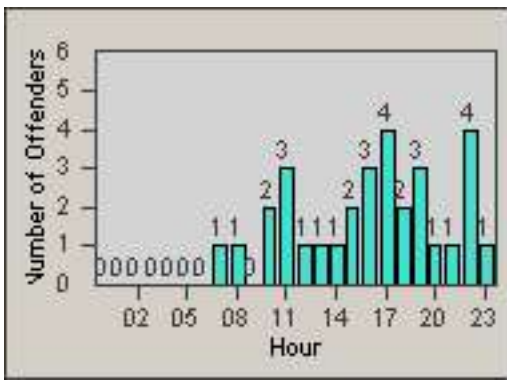

Redflex Redlight Offender Statistics

CONTRACT: Culver City
 DATE FROM: 01-Jun-2017

LOCATION: CC-JECO-01 Jefferson Blvd and Cota St
 DATE TO: 30-Jun-2017

LANE 1

LANE 2

LANE 3

Redflex Redlight Offender Statistics