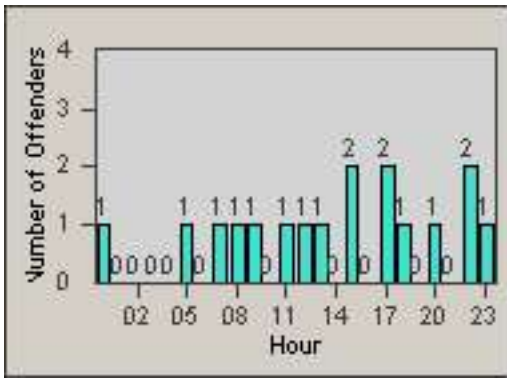

Redflex Redlight Offender Statistics

CONTRACT: Culver City
 DATE FROM: 01-Jun-2017

LOCATION: CC-JEDU-03 Jefferson and Duquesne
 DATE TO: 30-Jun-2017

LANE 1

LANE 2

LANE 3

Redflex Redlight Offender Statistics