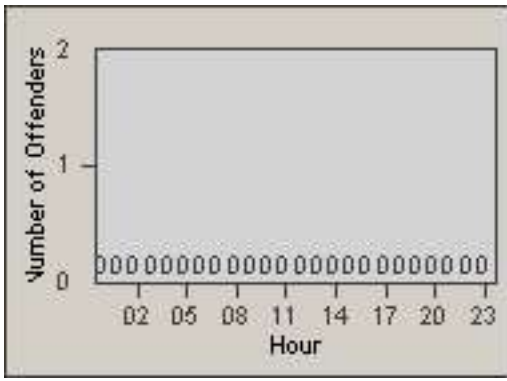

Redflex Redlight Offender Statistics

CONTRACT: Culver City
DATE FROM: 01-Jun-2017

LOCATION: CC-CEWA-01 Centinela and Washington Place
DATE TO: 30-Jun-2017

LANE 4