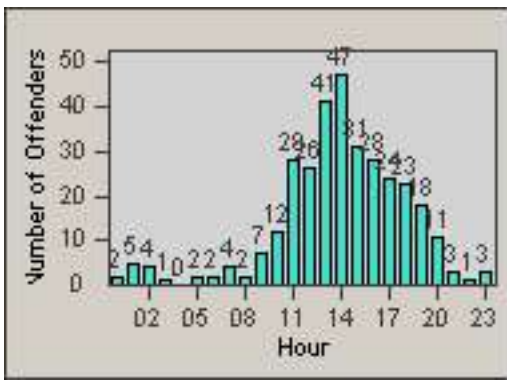

CONTRACT: Culver City
 DATE FROM: 01-Jun-2017

LOCATION: CC-SESL-03 Sepulveda Blvd and Slauson Avenue
 DATE TO: 30-Jun-2017

LANE 4

LANE 5

LANE TOTAL

Redflex Redlight Offender Statistics

CONTRACT: Culver City LOCATION: CC-SESL-03 Sepulveda Blvd and Slauson Avenue
DATE FROM: 01-Jun-2017 DATE TO: 30-Jun-2017