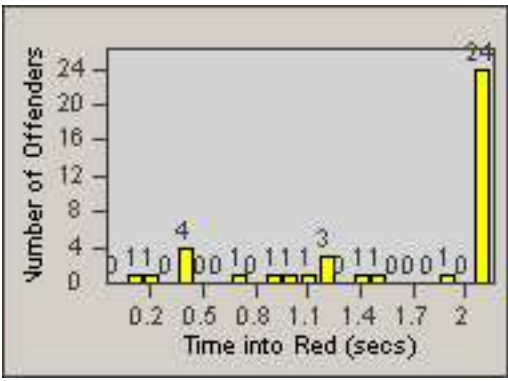

Redflex Redlight Offender Statistics

CONTRACT: Culver City
 DATE FROM: 01-Jun-2017

LOCATION: CC-NAWA-03 National Blvd and W Washington Blvd
 DATE TO: 30-Jun-2017

LANE 1

LANE 2

LANE 3

Redflex Redlight Offender Statistics