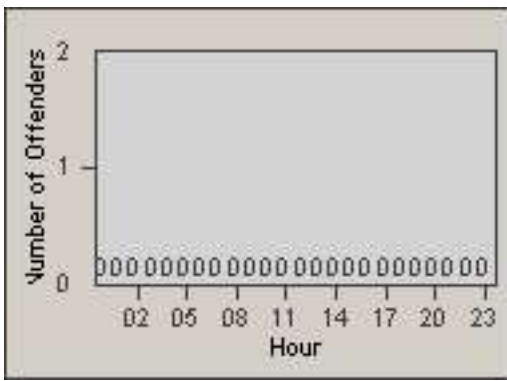

Redflex Redlight Offender Statistics

CONTRACT: Culver City
DATE FROM: 01-Jun-2017

LOCATION: CC-JEOV-03 Jefferson and Overland
DATE TO: 30-Jun-2017

LANE 4

LANE 5

LANE TOTAL