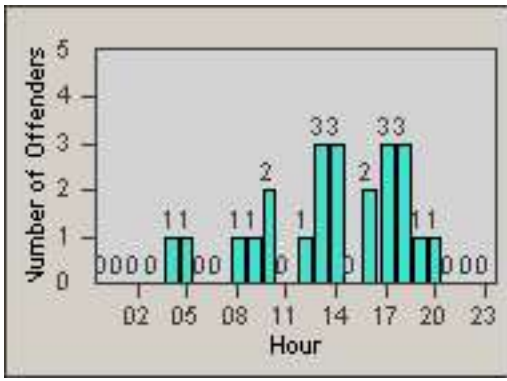

Redflex Redlight Offender Statistics

CONTRACT: Culver City
DATE FROM: 01-Jun-2017

LOCATION: CC-NAWA-03 National Blvd and W Washington Blvd
DATE TO: 30-Jun-2017

LANE 4