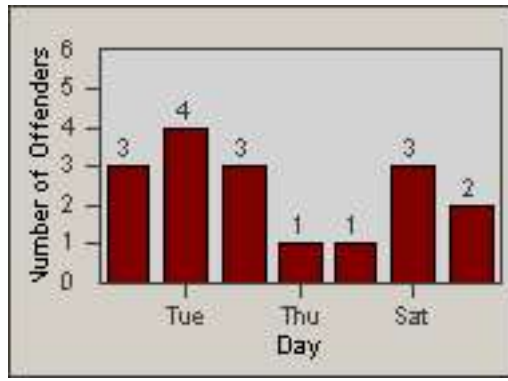

Redflex Redlight Offender Statistics

CONTRACT: Culver City
 DATE FROM: 01-Jun-2017

LOCATION: CC-JEDU-01 Jefferson and Duquesne
 DATE TO: 30-Jun-2017

LANE 1

LANE 2

LANE 3

Redflex Redlight Offender Statistics