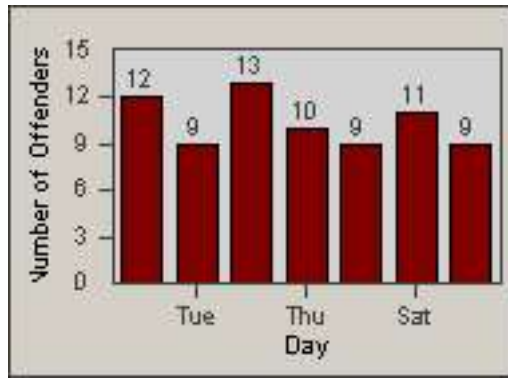

Redflex Redlight Offender Statistics

CONTRACT: Culver City
 DATE FROM: 01-Jun-2017

LOCATION: CC-SEGV-03 Sepulveda and Green Valley Circle
 DATE TO: 30-Jun-2017

LANE 1

LANE 2

LANE 3

Redflex Redlight Offender Statistics