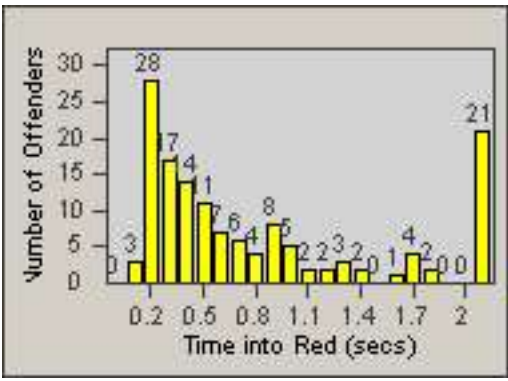

Redflex Redlight Offender Statistics

CONTRACT: Culver City
 DATE FROM: 01-Jun-2017

LOCATION: CC-SESL-03 Sepulveda Blvd and Slauson Avenue
 DATE TO: 30-Jun-2017

LANE 1

LANE 2

LANE 3

Redflex Redlight Offender Statistics