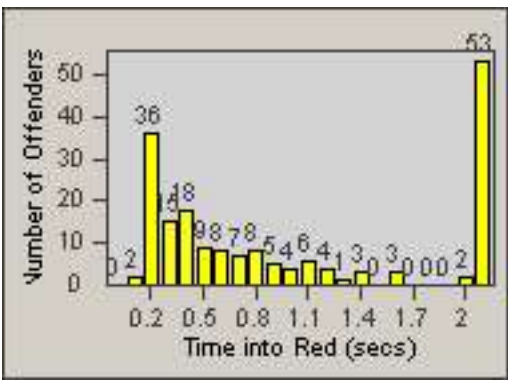

Redflex Redlight Offender Statistics

CONTRACT: Culver City
 DATE FROM: 01-Jun-2017

LOCATION: CC-SEGV-01 Sepulveda and Green Valley Circle
 DATE TO: 30-Jun-2017

LANE 1

LANE 2

LANE 3

Redflex Redlight Offender Statistics

CONTRACT: Culver City
 DATE FROM: 01-Jun-2017

LOCATION: CC-SEGV-01 Sepulveda and Green Valley Circle
 DATE TO: 30-Jun-2017

LANE 4

LANE 5

LANE TOTAL

Redflex Redlight Offender Statistics

CONTRACT: Culver City LOCATION: CC-SEGV-01 Sepulveda and Green Valley Circle
DATE FROM: 01-Jun-2017 DATE TO: 30-Jun-2017

Redflex Redlight Offender Statistics

CONTRACT: Culver City
 DATE FROM: 01-Jun-2017

LOCATION: CC-SEGV-03 Sepulveda and Green Valley Circle
 DATE TO: 30-Jun-2017

LANE 1

LANE 2

LANE 3

Redflex Redlight Offender Statistics