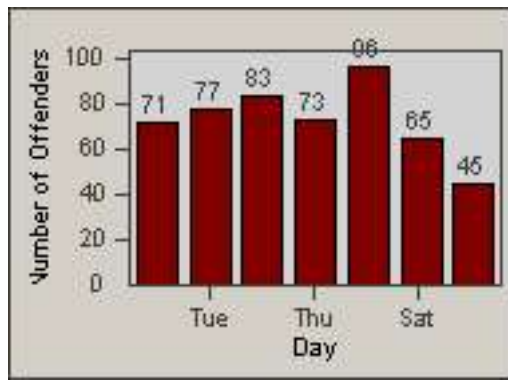

CONTRACT: Culver City
 DATE FROM: 01-Jun-2017

LOCATION: CC-SESL-01 Sepulveda Blvd and Slauson Avenue
 DATE TO: 30-Jun-2017

LANE 4

LANE 5

LANE TOTAL

Redflex Redlight Offender Statistics

CONTRACT: Culver City LOCATION: CC-SESL-01 Sepulveda Blvd and Slauson Avenue
DATE FROM: 01-Jun-2017 DATE TO: 30-Jun-2017