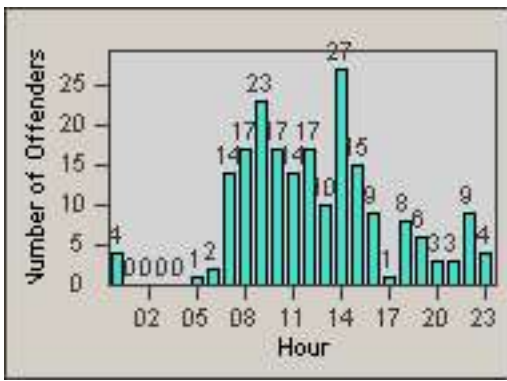

Redflex Redlight Offender Statistics

CONTRACT: Culver City
 DATE FROM: 01-Jun-2017

LOCATION: CC-WABE-03 Washington and Beethoven
 DATE TO: 30-Jun-2017

LANE 4

LANE 5

LANE TOTAL

Redflex Redlight Offender Statistics

CONTRACT: Culver City LOCATION: CC-WABE-03 Washington and Beethoven
DATE FROM: 01-Jun-2017 DATE TO: 30-Jun-2017

Redflex Redlight Offender Statistics

CONTRACT: Culver City
 DATE FROM: 01-Jun-2017

LOCATION: CC-WACE-01 Washington Place and Centinela
 DATE TO: 30-Jun-2017