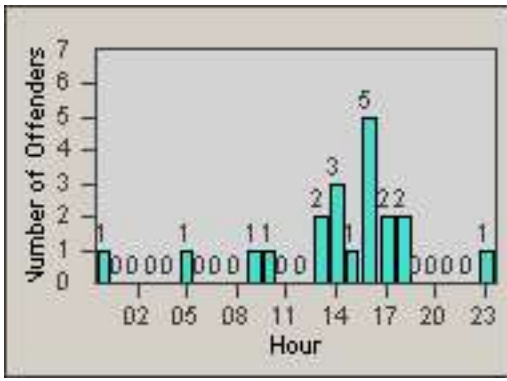

Redflex Redlight Offender Statistics

CONTRACT: Culver City
DATE FROM: 01-Jun-2017

LOCATION: CC-SESL-03 Sepulveda Blvd and Slauson Avenue
DATE TO: 30-Jun-2017

LANE 4