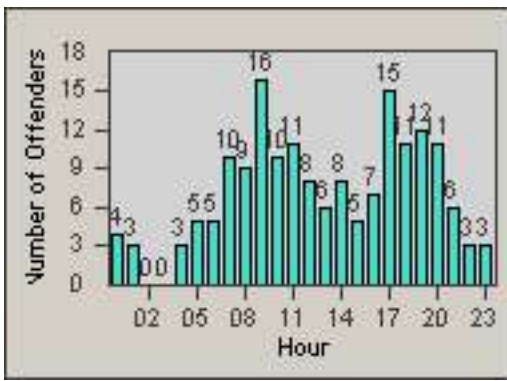

CONTRACT: Culver City
 DATE FROM: 01-Jun-2017

LOCATION: CC-NAWA-01 National Blvd and W Washington Blvd
 DATE TO: 30-Jun-2017

LANE 4

LANE 5

LANE TOTAL

Redflex Redlight Offender Statistics

CONTRACT: Culver City LOCATION: CC-NAWA-01 National Blvd and W Washington Blvd
DATE FROM: 01-Jun-2017 DATE TO: 30-Jun-2017