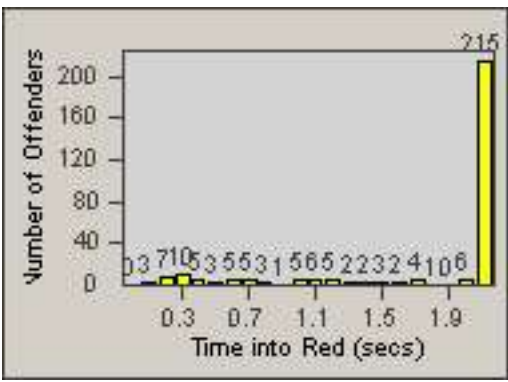

Redflex Redlight Offender Statistics

CONTRACT: Culver City
 DATE FROM: 01-Jun-2017

LOCATION: CC-SEWA-01 Sepulveda Blvd and W Washington Blvd
 DATE TO: 30-Jun-2017

LANE 1

LANE 2

LANE 3

Redflex Redlight Offender Statistics