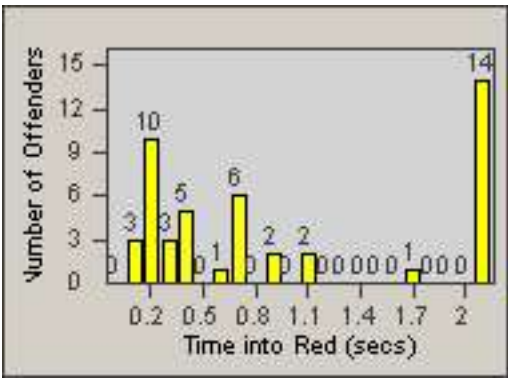

Redflex Redlight Offender Statistics

CONTRACT: Culver City
 DATE FROM: 01-Jun-2017

LOCATION: CC-WABE-01 Washington and Beethoven
 DATE TO: 30-Jun-2017

LANE 1

LANE 2

LANE 3

Redflex Redlight Offender Statistics