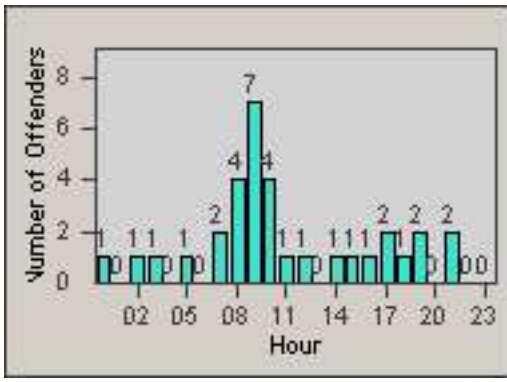

Redflex Redlight Offender Statistics

CONTRACT: Culver City
DATE FROM: 01-Jun-2017

LOCATION: CC-SLBU-01 Slauson Avenue and Buckingham Pkwy
DATE TO: 30-Jun-2017

LANE 1