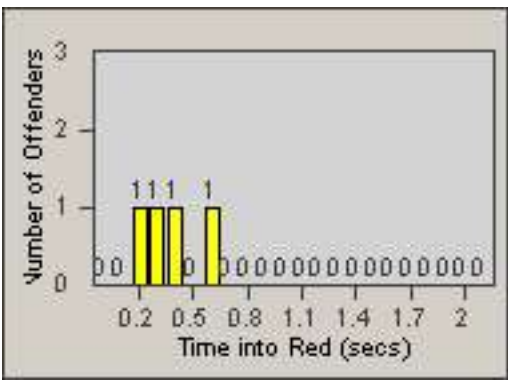

Redflex Redlight Offender Statistics

CONTRACT: Culver City
DATE FROM: 01-Jun-2017

LOCATION: CC-SLB-03 Slauson Avenue and Buckingham Pkwy
DATE TO: 30-Jun-2017

LANE 4

LANE 5

LANE TOTAL