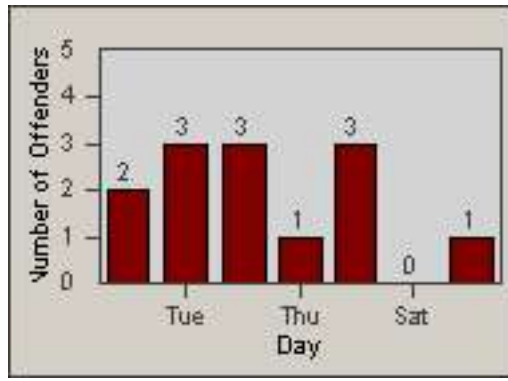

Redflex Redlight Offender Statistics

CONTRACT: Culver City
 DATE FROM: 01-Jun-2017

LOCATION: CC-OVWA-01 Overland Ave
 DATE TO: 30-Jun-2017

LANE 1

LANE 2

LANE 3

Redflex Redlight Offender Statistics

CONTRACT: Culver City
 DATE FROM: 01-Jun-2017