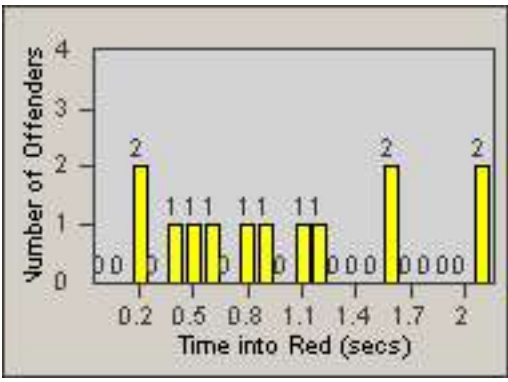

Redflex Redlight Offender Statistics

CONTRACT: Culver City
 DATE FROM: 01-Jun-2017

LOCATION: CC-SEGV-01 Sepulveda and Green Valley Circle
 DATE TO: 30-Jun-2017

LANE 1

LANE 2

LANE 3

Redflex Redlight Offender Statistics