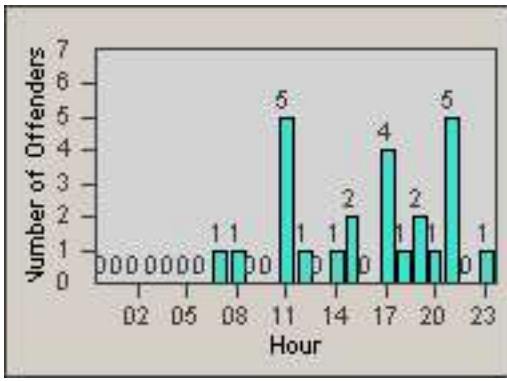

Redflex Redlight Offender Statistics

CONTRACT: Culver City
 DATE FROM: 01-Jun-2017

LOCATION: CC-SLBU-03 Slauson Avenue and Buckingham Pkwy
 DATE TO: 30-Jun-2017

LANE 1

LANE 2

LANE 3

Redflex Redlight Offender Statistics