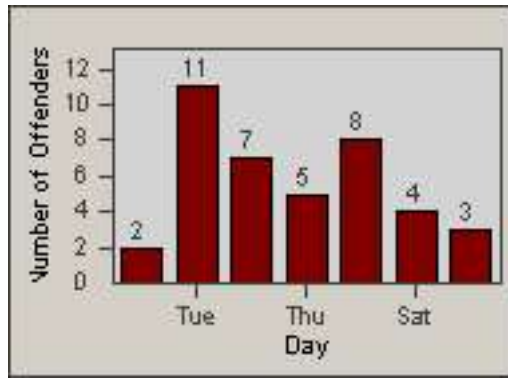

Redflex Redlight Offender Statistics

CONTRACT: Culver City
DATE FROM: 01-Jun-2017

LOCATION: CC-SESL-01 Sepulveda Blvd and Slauson Avenue
DATE TO: 30-Jun-2017

LANE 4