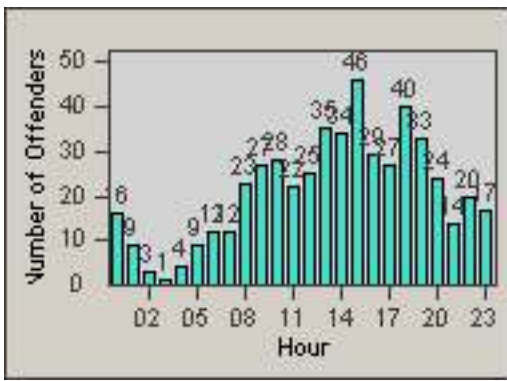

CONTRACT: Culver City
 DATE FROM: 01-Jun-2017

LOCATION: CC-SESL-01 Sepulveda Blvd and Slauson Avenue
 DATE TO: 30-Jun-2017

LANE 4

LANE 5

LANE TOTAL

Redflex Redlight Offender Statistics

CONTRACT: Culver City LOCATION: CC-SESL-01 Sepulveda Blvd and Slauson Avenue
DATE FROM: 01-Jun-2017 DATE TO: 30-Jun-2017