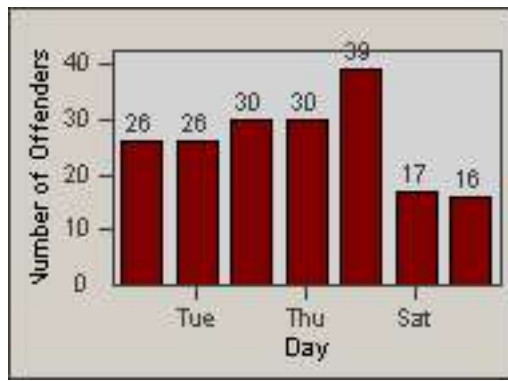

CONTRACT: Culver City
 DATE FROM: 01-Jun-2017

LOCATION: CC-SEGV-01 Sepulveda and Green Valley Circle
 DATE TO: 30-Jun-2017

LANE 4

LANE 5

LANE TOTAL

Redflex Redlight Offender Statistics

CONTRACT: Culver City LOCATION: CC-SEGV-01 Sepulveda and Green Valley Circle
DATE FROM: 01-Jun-2017 DATE TO: 30-Jun-2017