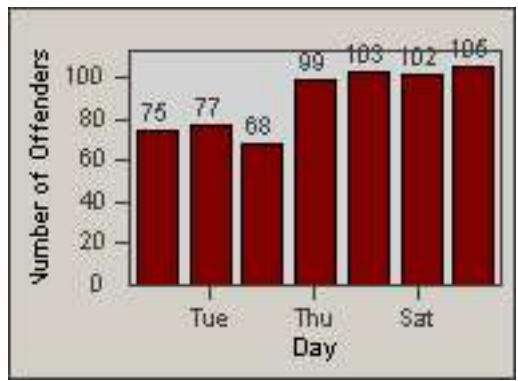

LOCATION: CC-OVWA-01 Overland Ave
 DATE TO: 30-Jun-2017

LANE 4

LANE 5

LANE TOTAL

Redflex Redlight Offender Statistics

CONTRACT: Culver City LOCATION: CC-OVWA-01 Overland Ave
DATE FROM: 01-Jun-2017 DATE TO: 30-Jun-2017