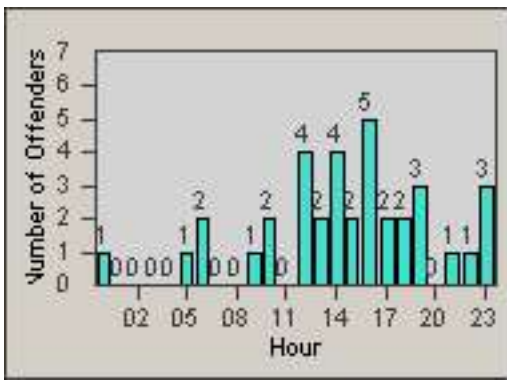

Redflex Redlight Offender Statistics

CONTRACT: Culver City
DATE FROM: 01-Jun-2017

LOCATION: CC-SEGV-01 Sepulveda and Green Valley Circle
DATE TO: 30-Jun-2017

LANE 4

LANE 5

LANE TOTAL