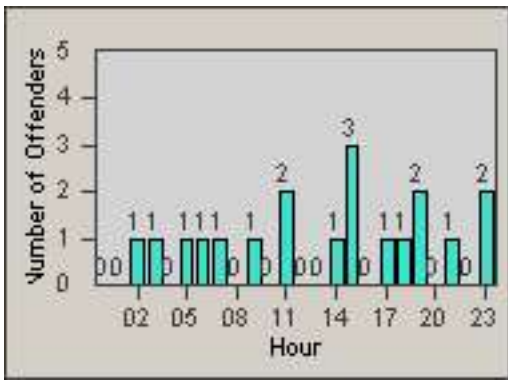

Redflex Redlight Offender Statistics

CONTRACT: Culver City
 DATE FROM: 01-Jun-2017

LOCATION: CC-WABE-03 Washington and Beethoven
 DATE TO: 30-Jun-2017

LANE 4

LANE 5

LANE TOTAL

Redflex Redlight Offender Statistics

CONTRACT: Culver City LOCATION: CC-WABE-03 Washington and Beethoven
DATE FROM: 01-Jun-2017 DATE TO: 30-Jun-2017

Redflex Redlight Offender Statistics

CONTRACT: Culver City
 DATE FROM: 01-Jun-2017

LOCATION: CC-WACE-01 Washington Place and Centinela
 DATE TO: 30-Jun-2017

LANE 1

LANE 2

LANE 3

Redflex Redlight Offender Statistics

CONTRACT: Culver City
 DATE FROM: 01-Jun-2017

LOCATION: CC-WACE-01 Washington Place and Centinela
 DATE TO: 30-Jun-2017

LANE 4

LANE 5