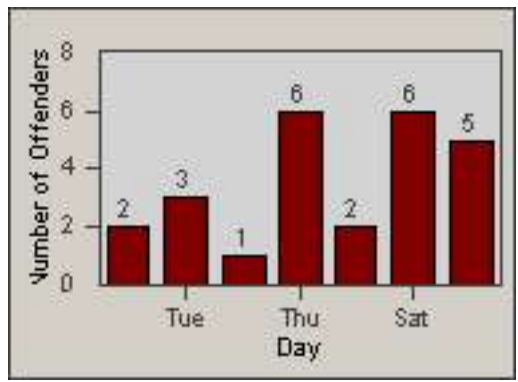

Redflex Redlight Offender Statistics

CONTRACT: Culver City
 DATE FROM: 01-Jun-2017

LOCATION: CC-SLBU-03 Slauson Avenue and Buckingham Pkwy
 DATE TO: 30-Jun-2017

LANE 1

LANE 2

LANE 3

Redflex Redlight Offender Statistics