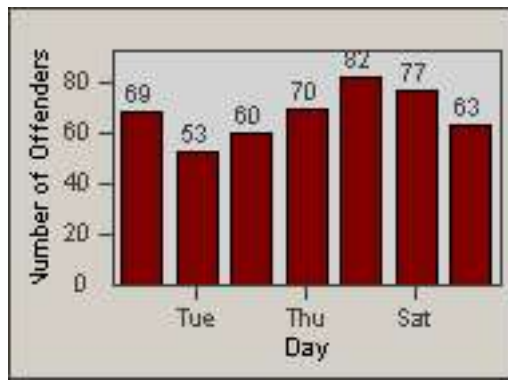

Redflex Redlight Offender Statistics

CONTRACT: Culver City
 DATE FROM: 01-Jun-2017

LOCATION: CC-CEWA-01 Centinela and Washington Place
 DATE TO: 30-Jun-2017

LANE 1

LANE 2

LANE 3

Redflex Redlight Offender Statistics