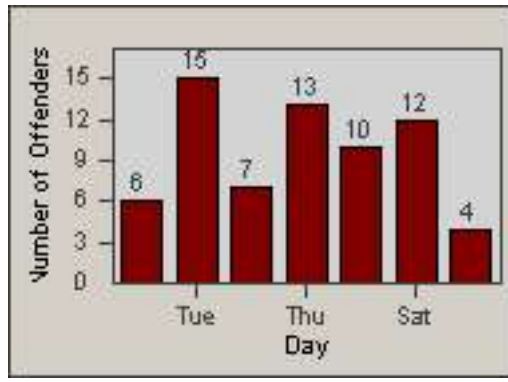

Redflex Redlight Offender Statistics

CONTRACT: Culver City
DATE FROM: 01-Jun-2017

LOCATION: CC-JECO-01 Jefferson Blvd and Cota St
DATE TO: 30-Jun-2017

LANE 1