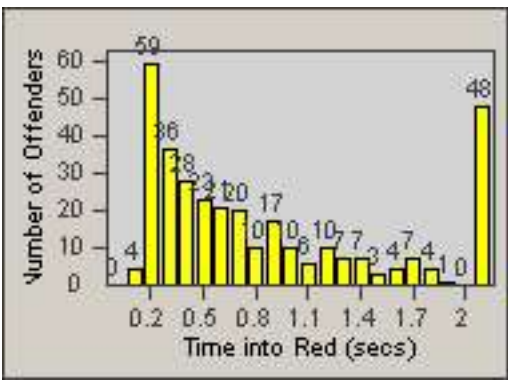

CONTRACT: Culver City
 DATE FROM: 01-Jun-2017

LOCATION: CC-SESL-03 Sepulveda Blvd and Slauson Avenue
 DATE TO: 30-Jun-2017

LANE 4

LANE 5

LANE TOTAL

Redflex Redlight Offender Statistics

CONTRACT: Culver City LOCATION: CC-SESL-03 Sepulveda Blvd and Slauson Avenue
DATE FROM: 01-Jun-2017 DATE TO: 30-Jun-2017