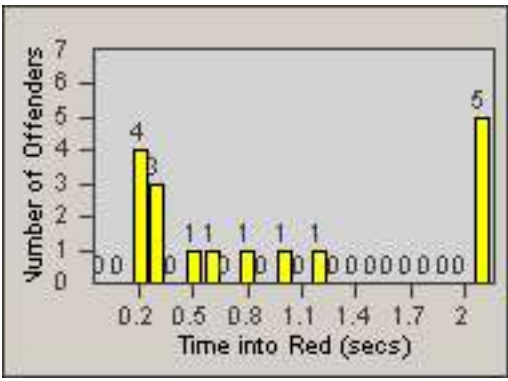

Redflex Redlight Offender Statistics

CONTRACT: Culver City
 DATE FROM: 01-Jun-2017

LOCATION: CC-JEDU-03 Jefferson and Duquesne
 DATE TO: 30-Jun-2017

LANE 1

LANE 2

LANE 3

Redflex Redlight Offender Statistics