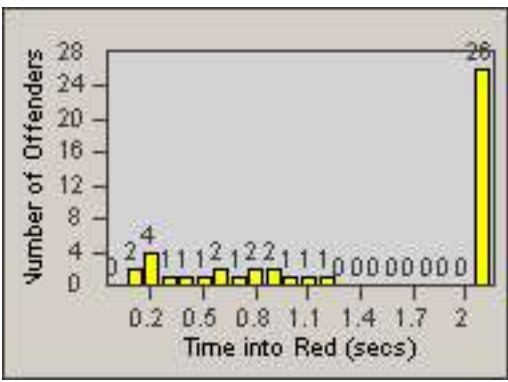

Redflex Redlight Offender Statistics

CONTRACT: Culver City
 DATE FROM: 01-Jun-2017

LOCATION: CC-SLBU-01 Slauson Avenue and Buckingham Pkwy
 DATE TO: 30-Jun-2017

LANE 1

LANE 2

LANE 3

Redflex Redlight Offender Statistics