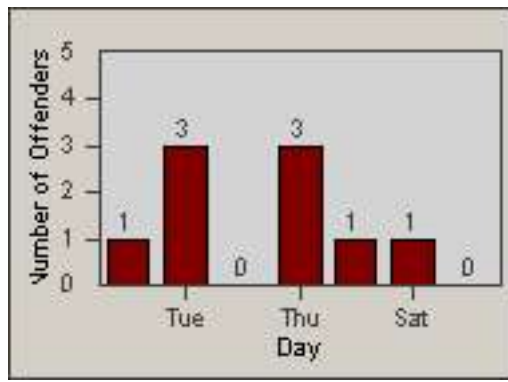

Redflex Redlight Offender Statistics

CONTRACT: Culver City
 DATE FROM: 01-Jun-2017

LOCATION: CC-NAWA-01 National Blvd and W Washington Blvd
 DATE TO: 30-Jun-2017

LANE 1

LANE 2

LANE 3

Redflex Redlight Offender Statistics