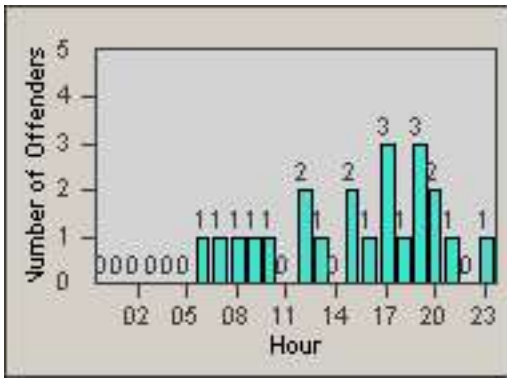

Redflex Redlight Offender Statistics

CONTRACT: Culver City
DATE FROM: 01-Jun-2017

LOCATION: CC-JECO-01 Jefferson Blvd and Cota St
DATE TO: 30-Jun-2017

LANE 4