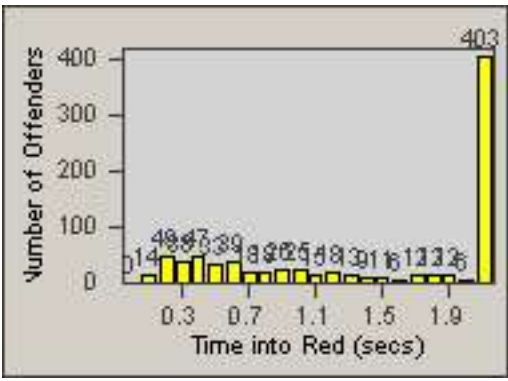

Redflex Redlight Offender Statistics

CONTRACT: Culver City
DATE FROM: 01-Jun-2017

LOCATION: CC-OVWA-03 Overland Ave
DATE TO: 30-Jun-2017

LANE 4