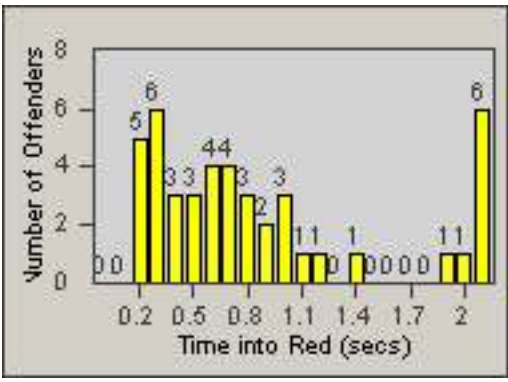

Redflex Redlight Offender Statistics

CONTRACT: Culver City
DATE FROM: 01-Jun-2017

LOCATION: CC-JEOV-03 Jefferson and Overland
DATE TO: 30-Jun-2017

LANE 1