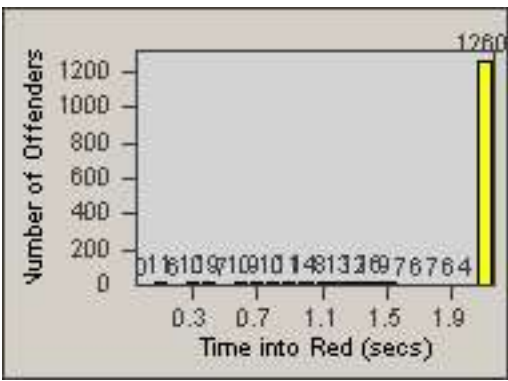

CONTRACT: Culver City
 DATE FROM: 01-Jun-2017

LOCATION: CC-NAWA-03 National Blvd and W Washington Blvd
 DATE TO: 30-Jun-2017

LANE 4

LANE 5

LANE TOTAL

Redflex Redlight Offender Statistics

CONTRACT: Culver City LOCATION: CC-NAWA-03 National Blvd and W Washington Blvd
DATE FROM: 01-Jun-2017 DATE TO: 30-Jun-2017