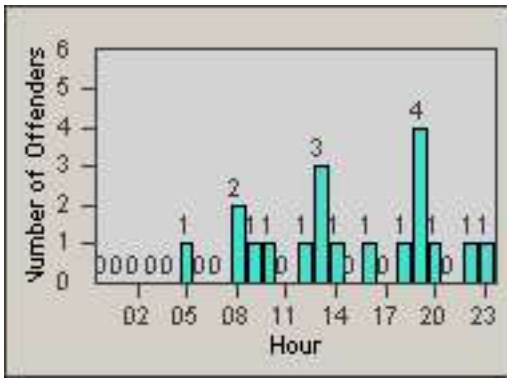

Redflex Redlight Offender Statistics

CONTRACT: Culver City
 DATE FROM: 01-Jun-2017

LOCATION: CC-SEWA-03 Sepulveda Blvd and W Washington Blvd
 DATE TO: 30-Jun-2017

LANE 1

LANE 2

LANE 3

Redflex Redlight Offender Statistics