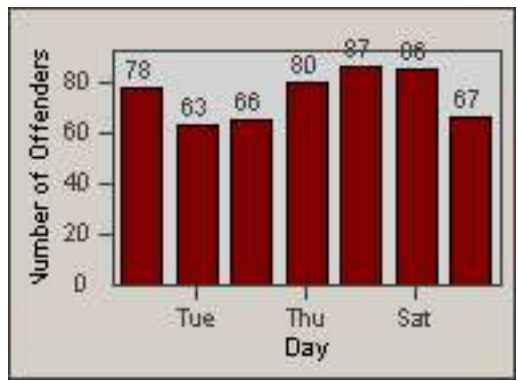

CONTRACT: Culver City
 DATE FROM: 01-Jun-2017

LOCATION: CC-CEWA-01 Centinela and Washington Place
 DATE TO: 30-Jun-2017

LANE 4

LANE 5

LANE TOTAL

Redflex Redlight Offender Statistics

CONTRACT: Culver City **LOCATION:** CC-CEWA-01 Centinela and Washington Place
DATE FROM: 01-Jun-2017 **DATE TO:** 30-Jun-2017