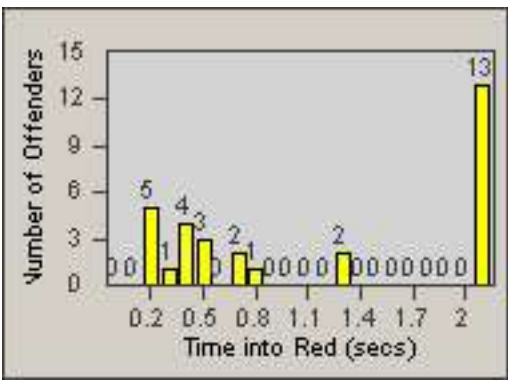

Redflex Redlight Offender Statistics

CONTRACT: Culver City
 DATE FROM: 01-Jun-2017

LOCATION: CC-JECO-01 Jefferson Blvd and Cota St
 DATE TO: 30-Jun-2017

LANE 1

LANE 2

LANE 3

Redflex Redlight Offender Statistics