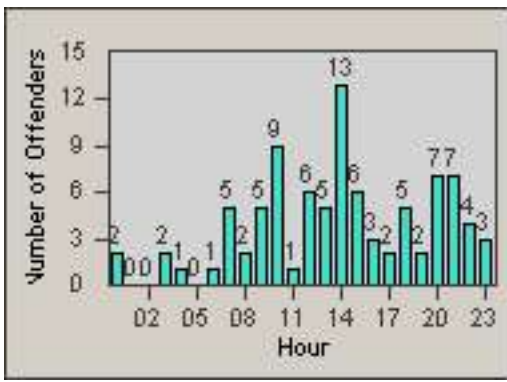

Redflex Redlight Offender Statistics

CONTRACT: Culver City
 DATE FROM: 01-Jun-2017

LOCATION: CC-WABE-01 Washington and Beethoven
 DATE TO: 30-Jun-2017

LANE 1

LANE 2

LANE 3

Redflex Redlight Offender Statistics

CONTRACT: Culver City
 DATE FROM: 01-Jun-2017

LOCATION: CC-WABE-01 Washington and Beethoven
 DATE TO: 30-Jun-2017

LANE 4

LANE 5

LANE TOTAL

Redflex Redlight Offender Statistics

CONTRACT: Culver City LOCATION: CC-WABE-01 Washington and Beethoven
DATE FROM: 01-Jun-2017 DATE TO: 30-Jun-2017