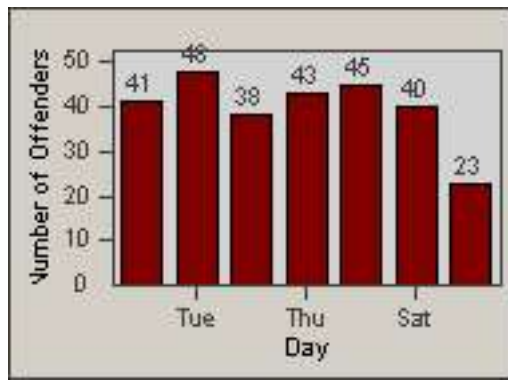

Redflex Redlight Offender Statistics

CONTRACT: Culver City
DATE FROM: 01-Jun-2017

LOCATION: CC-SESL-01 Sepulveda Blvd and Slauson Avenue
DATE TO: 30-Jun-2017

LANE 4

LANE 5

LANE TOTAL