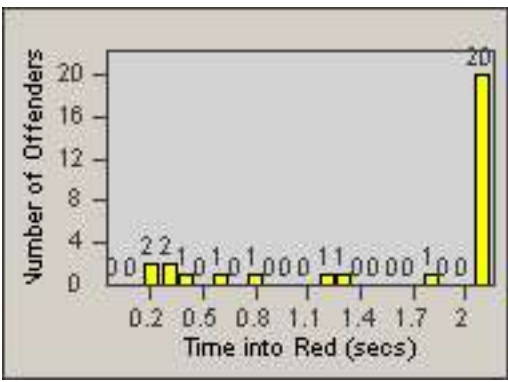

Redflex Redlight Offender Statistics

CONTRACT: Culver City
 DATE FROM: 01-Jun-2017

LOCATION: CC-JEDU-01 Jefferson and Duquesne
 DATE TO: 30-Jun-2017

LANE 1

LANE 2

LANE 3

Redflex Redlight Offender Statistics