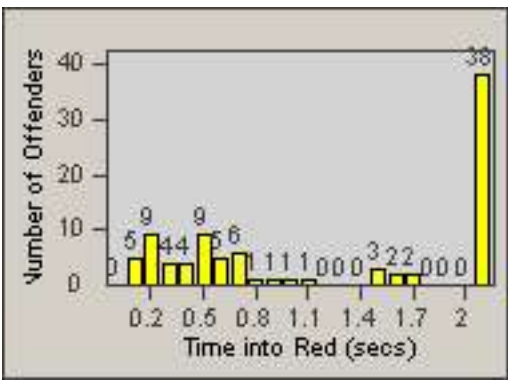

Redflex Redlight Offender Statistics

CONTRACT: Culver City
 DATE FROM: 01-Jun-2017

LOCATION: CC-WABE-01 Washington and Beethoven
 DATE TO: 30-Jun-2017

LANE 1

LANE 2

LANE 3

Redflex Redlight Offender Statistics