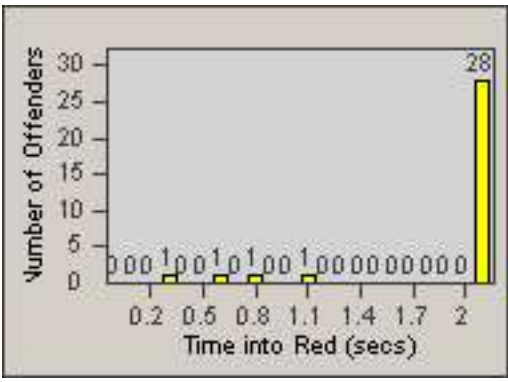

Redflex Redlight Offender Statistics

CONTRACT: Culver City
DATE FROM: 01-Jun-2017

LOCATION: CC-JEDU-01 Jefferson and Duquesne
DATE TO: 30-Jun-2017

LANE 1