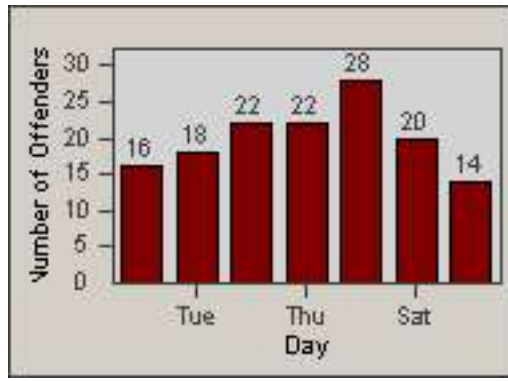

Redflex Redlight Offender Statistics

CONTRACT: Culver City
 DATE FROM: 01-Jun-2017

LOCATION: CC-SESL-03 Sepulveda Blvd and Slauson Avenue
 DATE TO: 30-Jun-2017

LANE 1

LANE 2

LANE 3

Redflex Redlight Offender Statistics