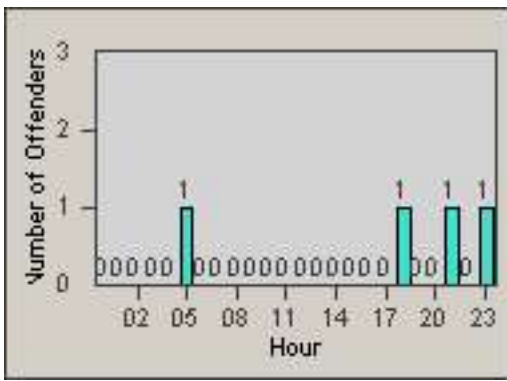

Redflex Redlight Offender Statistics

CONTRACT: Culver City
DATE FROM: 01-Jun-2017

LOCATION: CC-SLB-03 Slauson Avenue and Buckingham Pkwy
DATE TO: 30-Jun-2017

LANE 4

LANE 5

LANE TOTAL