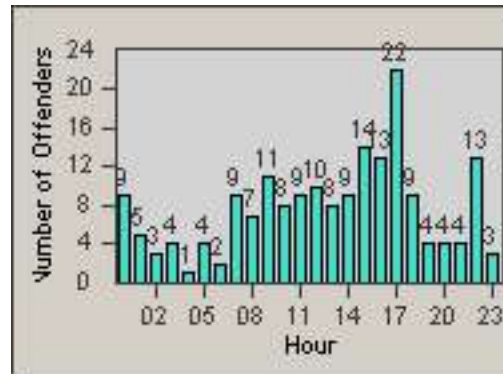

CONTRACT: Culver City LOCATION: CC-JEDU-03 Jefferson and Duquesne
 DATE FROM: 01-Jun-2017 DATE TO: 30-Jun-2017

LANE 4

LANE 5

LANE TOTAL

Redflex Redlight Offender Statistics

CONTRACT: Culver City LOCATION: CC-JEDU-03 Jefferson and Duquesne
DATE FROM: 01-Jun-2017 DATE TO: 30-Jun-2017