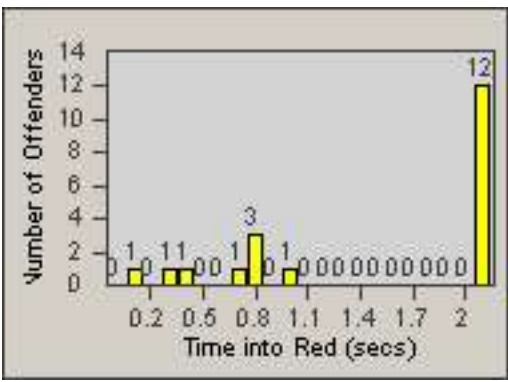

Redflex Redlight Offender Statistics

CONTRACT: Culver City
 DATE FROM: 01-Jun-2017

LOCATION: CC-OVWA-01 Overland Ave
 DATE TO: 30-Jun-2017

LANE 1

LANE 2

LANE 3

Redflex Redlight Offender Statistics

CONTRACT: Culver City
 DATE FROM: 01-Jun-2017