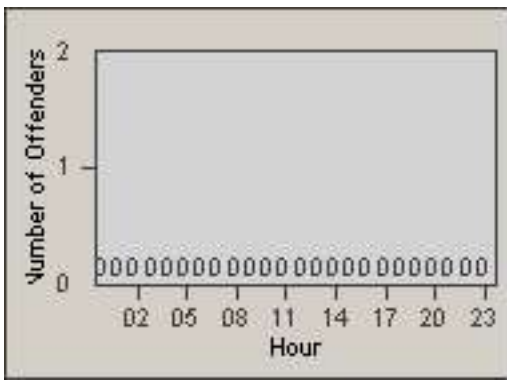

Redflex Redlight Offender Statistics

CONTRACT: Culver City
DATE FROM: 01-Jun-2017

LOCATION: CC-OVWA-03 Overland Ave
DATE TO: 30-Jun-2017

LANE 4

LANE 5

LANE TOTAL