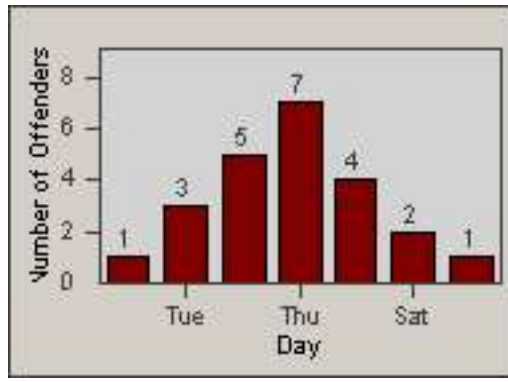

Redflex Redlight Offender Statistics

CONTRACT: Culver City
DATE FROM: 01-Jun-2017

LOCATION: CC-OVWA-01 Overland Ave
DATE TO: 30-Jun-2017

LANE 1