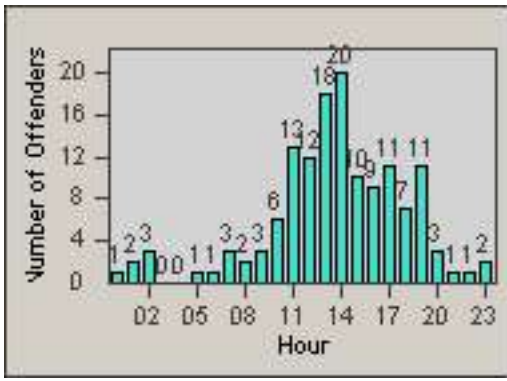

Redflex Redlight Offender Statistics

CONTRACT: Culver City
 DATE FROM: 01-Jun-2017

LOCATION: CC-SESL-03 Sepulveda Blvd and Slauson Avenue
 DATE TO: 30-Jun-2017

LANE 1

LANE 2

LANE 3

Redflex Redlight Offender Statistics