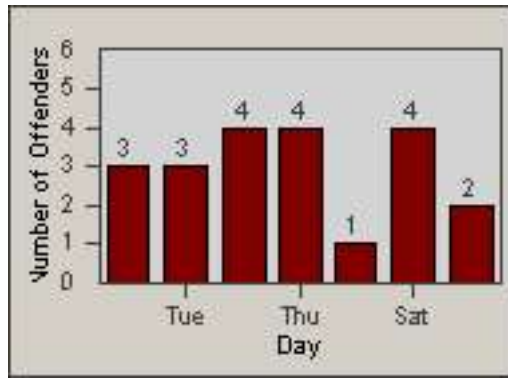

Redflex Redlight Offender Statistics

CONTRACT: Culver City
 DATE FROM: 01-Jun-2017

LOCATION: CC-SEWA-01 Sepulveda Blvd and W Washington Blvd
 DATE TO: 30-Jun-2017

LANE 1

LANE 2

LANE 3

Redflex Redlight Offender Statistics