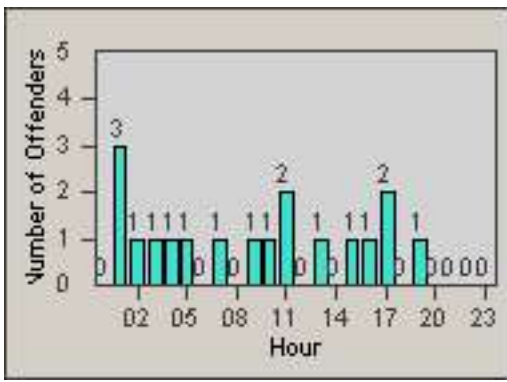

Redflex Redlight Offender Statistics

CONTRACT: Culver City
 DATE FROM: 01-Jun-2017

LOCATION: CC-NAWA-03 National Blvd and W Washington Blvd
 DATE TO: 30-Jun-2017

LANE 1

LANE 2

LANE 3

Redflex Redlight Offender Statistics