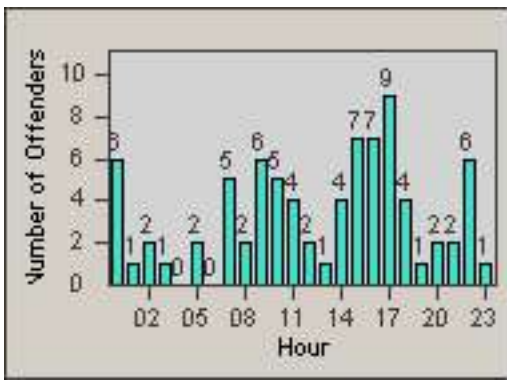

Redflex Redlight Offender Statistics

CONTRACT: Culver City
 DATE FROM: 01-Jun-2017

LOCATION: CC-JEDU-03 Jefferson and Duquesne
 DATE TO: 30-Jun-2017

LANE 1

LANE 2

LANE 3

Redflex Redlight Offender Statistics