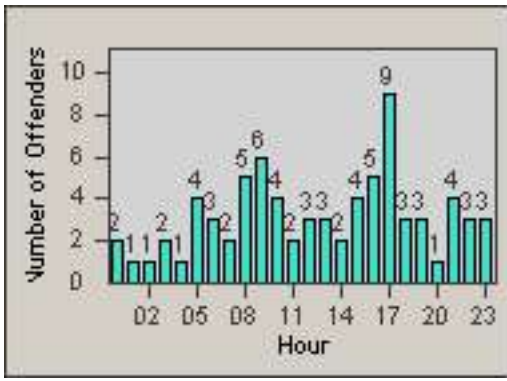

Redflex Redlight Offender Statistics

CONTRACT: Culver City
 DATE FROM: 01-Jun-2017

LOCATION: CC-CIWA-01 La Cienega and Washington Blvd
 DATE TO: 30-Jun-2017

LANE 1

LANE 2

LANE 3

Redflex Redlight Offender Statistics