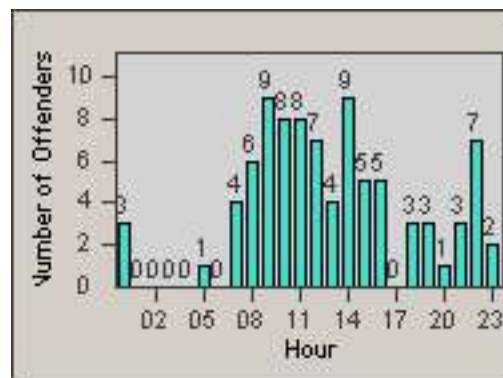

Redflex Redlight Offender Statistics

CONTRACT: Culver City

LOCATION: CC-WABE-03 Washington and Beethoven

DATE FROM: 01-Jun-2017

DATE TO: 30-Jun-2017

LANE 1

LANE 2

LANE 3

Redflex Redlight Offender Statistics

CONTRACT: Culver City
 DATE FROM: 01-Jun-2017

LOCATION: CC-WABE-03 Washington and Beethoven
 DATE TO: 30-Jun-2017

LANE 4

LANE 5

LANE TOTAL

Redflex Redlight Offender Statistics