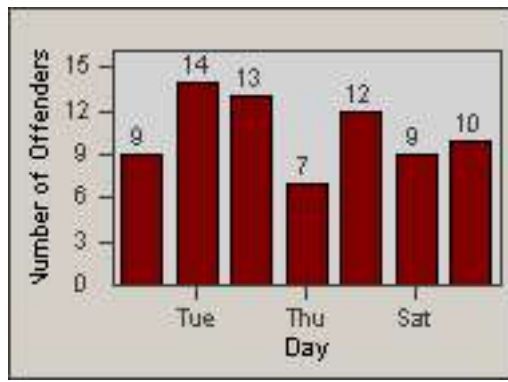

Redflex Redlight Offender Statistics

CONTRACT: Culver City
 DATE FROM: 01-Jun-2017

LOCATION: CC-SEGV-03 Sepulveda and Green Valley Circle
 DATE TO: 30-Jun-2017

LANE 1

LANE 2

LANE 3

Redflex Redlight Offender Statistics