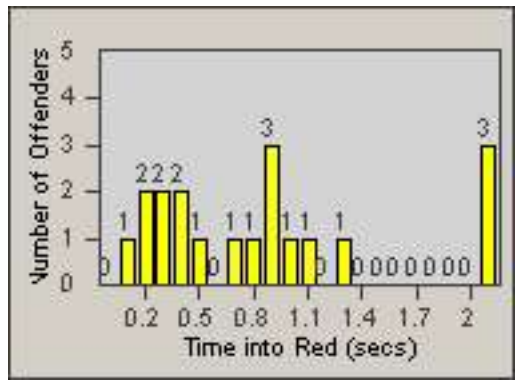

Redflex Redlight Offender Statistics

CONTRACT: Culver City
 DATE FROM: 01-Jun-2017

LOCATION: CC-WABE-03 Washington and Beethoven
 DATE TO: 30-Jun-2017

LANE 4

LANE 5

LANE TOTAL

Redflex Redlight Offender Statistics

CONTRACT: Culver City LOCATION: CC-WABE-03 Washington and Beethoven
DATE FROM: 01-Jun-2017 DATE TO: 30-Jun-2017

Redflex Redlight Offender Statistics

CONTRACT: Culver City
 DATE FROM: 01-Jun-2017

LOCATION: CC-WACE-01 Washington Place and Centinela
 DATE TO: 30-Jun-2017

LANE 1

LANE 2

LANE 3

Redflex Redlight Offender Statistics

CONTRACT: Culver City
 DATE FROM: 01-Jun-2017

LOCATION: CC-WACE-01 Washington Place and Centinela
 DATE TO: 30-Jun-2017

LANE 4

LANE 5