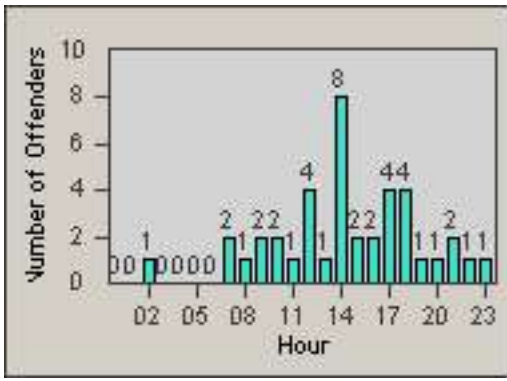

Redflex Redlight Offender Statistics

CONTRACT: Culver City
 DATE FROM: 01-Jun-2017

LOCATION: CC-NAWA-03 National Blvd and W Washington Blvd
 DATE TO: 30-Jun-2017

LANE 1

LANE 2

LANE 3

Redflex Redlight Offender Statistics