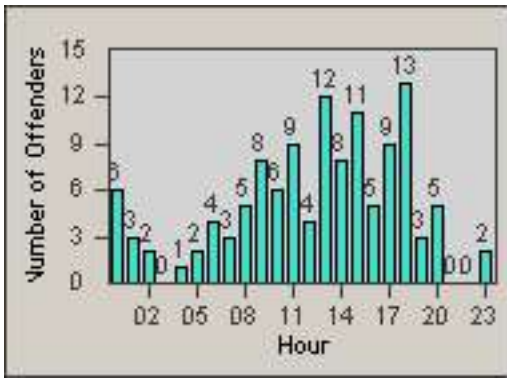

Redflex Redlight Offender Statistics

CONTRACT: Culver City
 DATE FROM: 01-Jun-2017

LOCATION: CC-SESL-01 Sepulveda Blvd and Slauson Avenue
 DATE TO: 30-Jun-2017

LANE 1

LANE 2

LANE 3

Redflex Redlight Offender Statistics