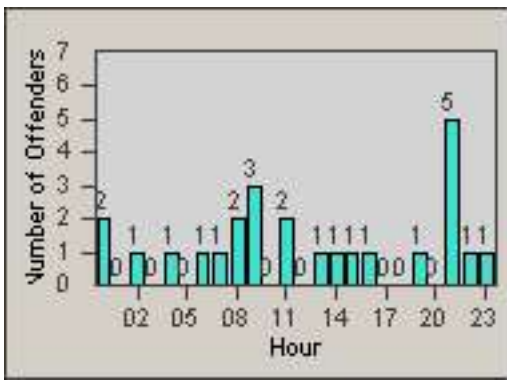

Redflex Redlight Offender Statistics

CONTRACT: Culver City
 DATE FROM: 01-Jun-2017

LOCATION: CC-SLBU-03 Slauson Avenue and Buckingham Pkwy
 DATE TO: 30-Jun-2017

LANE 1

LANE 2

LANE 3

Redflex Redlight Offender Statistics