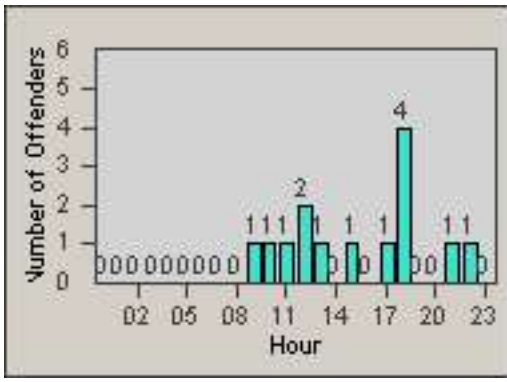

Redflex Redlight Offender Statistics

CONTRACT: Culver City
DATE FROM: 01-Jun-2017

LOCATION: CC-WABE-01 Washington and Beethoven
DATE TO: 30-Jun-2017

LANE 1