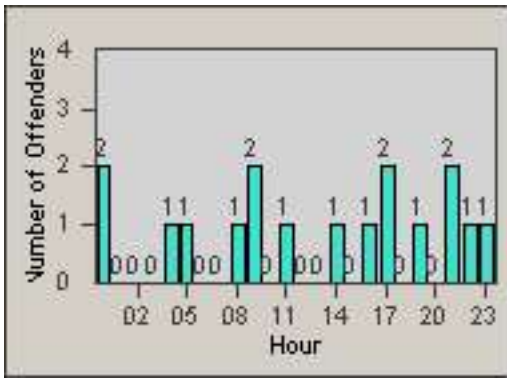

Redflex Redlight Offender Statistics

CONTRACT: Culver City
 DATE FROM: 01-Jun-2017

LOCATION: CC-JEDU-01 Jefferson and Duquesne
 DATE TO: 30-Jun-2017

LANE 1

LANE 2

LANE 3

Redflex Redlight Offender Statistics