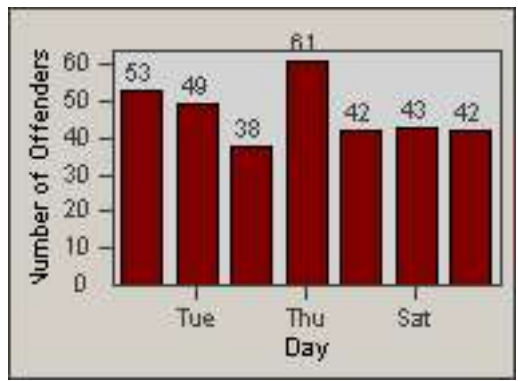

CONTRACT: Culver City
 DATE FROM: 01-Jun-2017

LOCATION: CC-SEWA-01 Sepulveda Blvd and W Washington Blvd
 DATE TO: 30-Jun-2017

LANE 4

LANE 5

LANE TOTAL

Redflex Redlight Offender Statistics

CONTRACT: Culver City LOCATION: CC-SEWA-01 Sepulveda Blvd and W Washington Blvd
DATE FROM: 01-Jun-2017 DATE TO: 30-Jun-2017