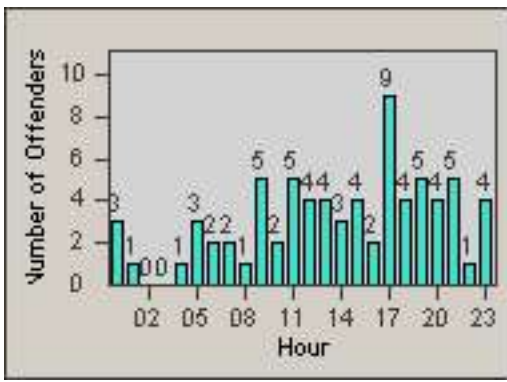

Redflex Redlight Offender Statistics

CONTRACT: Culver City
 DATE FROM: 01-Jun-2017

LOCATION: CC-SEGV-03 Sepulveda and Green Valley Circle
 DATE TO: 30-Jun-2017

LANE 1

LANE 2

LANE 3

Redflex Redlight Offender Statistics

CONTRACT: Culver City
 DATE FROM: 01-Jun-2017

LOCATION: CC-SEGV-03 Sepulveda and Green Valley Circle
 DATE TO: 30-Jun-2017

LANE 4

LANE 5

LANE TOTAL

Redflex Redlight Offender Statistics

CONTRACT: Culver City LOCATION: CC-SEGV-03 Sepulveda and Green Valley Circle
DATE FROM: 01-Jun-2017 DATE TO: 30-Jun-2017