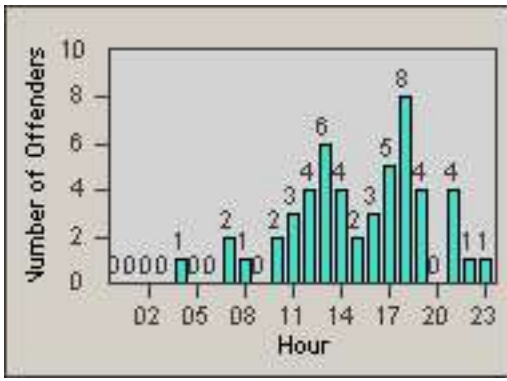

Redflex Redlight Offender Statistics

CONTRACT: Culver City
 DATE FROM: 01-Jun-2017

LOCATION: CC-SEGV-01 Sepulveda and Green Valley Circle
 DATE TO: 30-Jun-2017

LANE 1

LANE 2

LANE 3

Redflex Redlight Offender Statistics