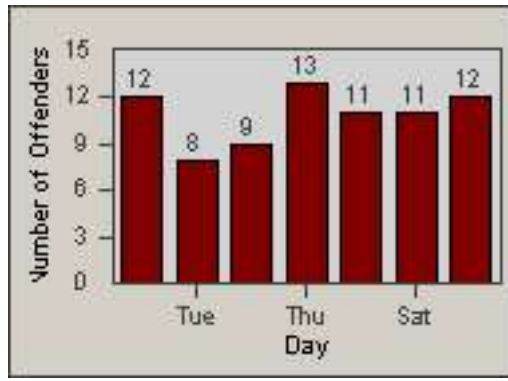

Redflex Redlight Offender Statistics

CONTRACT: Culver City
 DATE FROM: 01-Jun-2017

LOCATION: CC-CIWA-01 La Cienega and Washington Blvd
 DATE TO: 30-Jun-2017

LANE 1

LANE 2

LANE 3

Redflex Redlight Offender Statistics