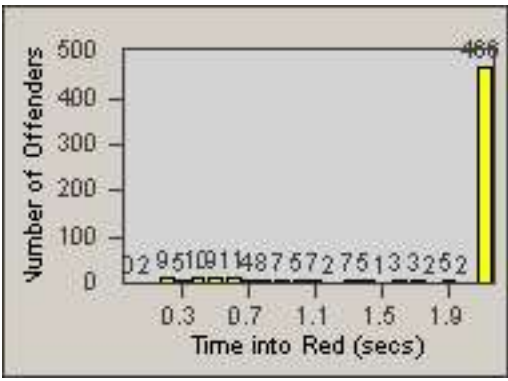

Redflex Redlight Offender Statistics

CONTRACT: Culver City
DATE FROM: 01-Jun-2017

LOCATION: CC-OVWA-01 Overland Ave
DATE TO: 30-Jun-2017

LANE 4