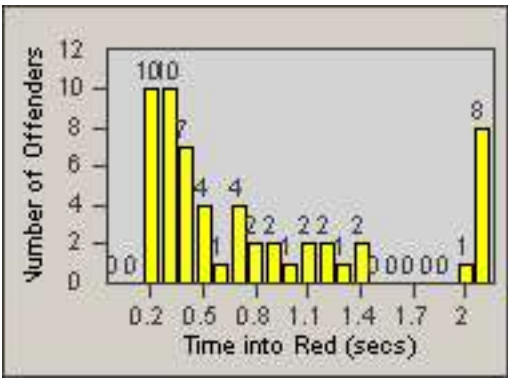

Redflex Redlight Offender Statistics

CONTRACT: Culver City
DATE FROM: 01-Jun-2017

LOCATION: CC-SEGV-01 Sepulveda and Green Valley Circle
DATE TO: 30-Jun-2017

LANE 4