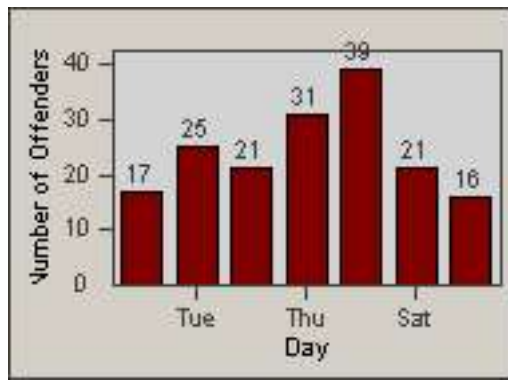

CONTRACT: Culver City
 DATE FROM: 01-Jun-2017

LOCATION: CC-JEOV-03 Jefferson and Overland
 DATE TO: 30-Jun-2017

LANE 4

LANE 5

LANE TOTAL

Redflex Redlight Offender Statistics

CONTRACT: Culver City LOCATION: CC-JEOV-03 Jefferson and Overland
DATE FROM: 01-Jun-2017 DATE TO: 30-Jun-2017