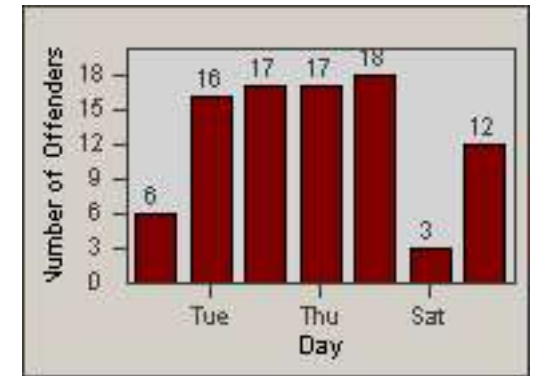

Redflex Redlight Offender Statistics

CONTRACT: Culver City

LOCATION: CC-WABE-03 Washington and Beethoven

DATE FROM: 01-Jun-2017

DATE TO: 30-Jun-2017

LANE 1

LANE 2

LANE 3