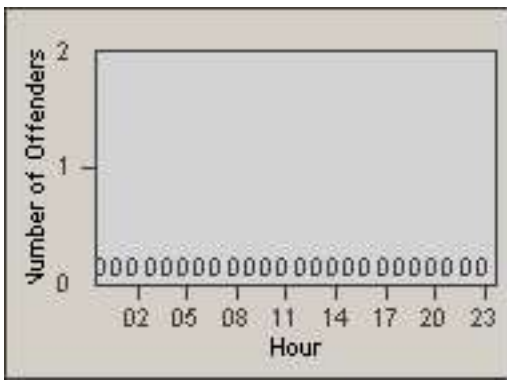

Redflex Redlight Offender Statistics

CONTRACT: Culver City
DATE FROM: 01-Jun-2017

LOCATION: CC-JECO-01 Jefferson Blvd and Cota St
DATE TO: 30-Jun-2017

LANE 4

LANE 5

LANE TOTAL