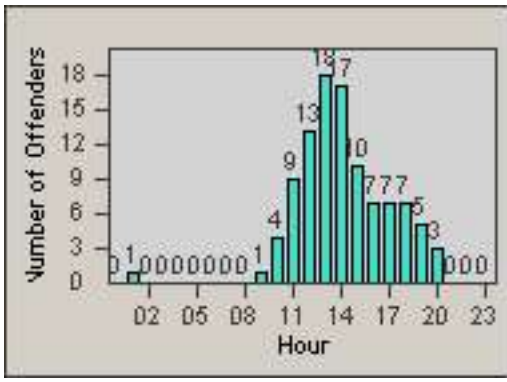

Redflex Redlight Offender Statistics

CONTRACT: Culver City
DATE FROM: 01-Jun-2017

LOCATION: CC-SESL-03 Sepulveda Blvd and Slauson Avenue
DATE TO: 30-Jun-2017

LANE 1