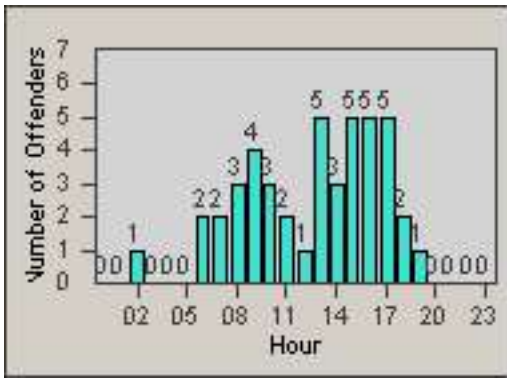

Redflex Redlight Offender Statistics

CONTRACT: Culver City
DATE FROM: 01-Jun-2017

LOCATION: CC-JEOV-03 Jefferson and Overland
DATE TO: 30-Jun-2017

LANE 1