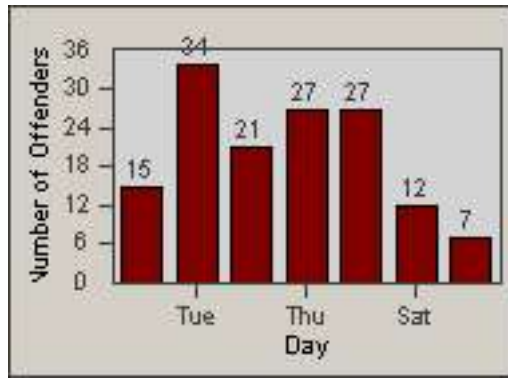

Redflex Redlight Offender Statistics

CONTRACT: Culver City
DATE FROM: 01-Jun-2017

LOCATION: CC-NAWA-01 National Blvd and W Washington Blvd
DATE TO: 30-Jun-2017

LANE 4