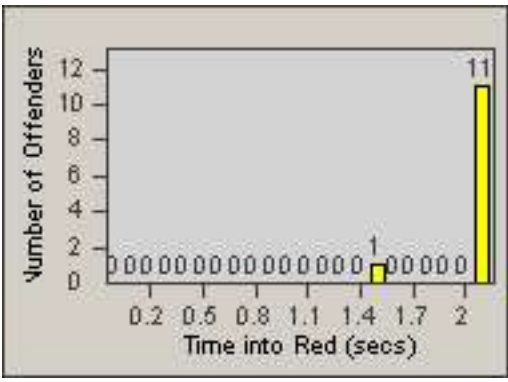

Redflex Redlight Offender Statistics

CONTRACT: Culver City
DATE FROM: 01-Jun-2017

LOCATION: CC-SLBU-03 Slauson Avenue and Buckingham Pkwy
DATE TO: 30-Jun-2017

LANE 1