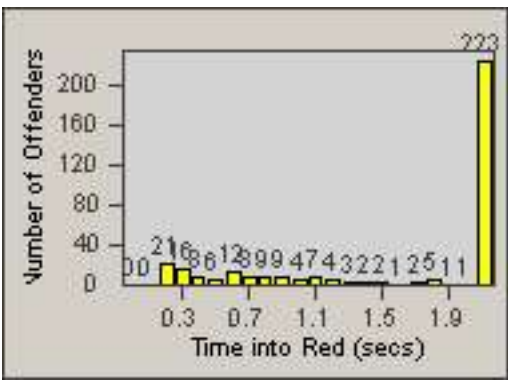

CONTRACT: Culver City
 DATE FROM: 01-Jun-2017

LOCATION: CC-JEDU-01 Jefferson and Duquesne
 DATE TO: 30-Jun-2017

LANE 4

LANE 5

LANE TOTAL

Redflex Redlight Offender Statistics

CONTRACT: Culver City LOCATION: CC-JEDU-01 Jefferson and Duquesne
DATE FROM: 01-Jun-2017 DATE TO: 30-Jun-2017