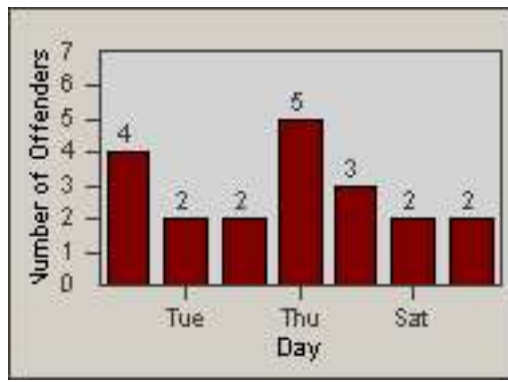

Redflex Redlight Offender Statistics

CONTRACT: Culver City
 DATE FROM: 01-Jun-2017

LOCATION: CC-OVWA-01 Overland Ave
 DATE TO: 30-Jun-2017

LANE 1

LANE 2

LANE 3

Redflex Redlight Offender Statistics

CONTRACT: Culver City
 DATE FROM: 01-Jun-2017