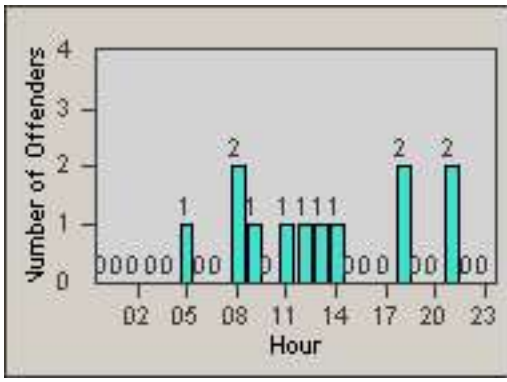

Redflex Redlight Offender Statistics

CONTRACT: Culver City
DATE FROM: 01-Jun-2017

LOCATION: CC-SLBU-03 Slauson Avenue and Buckingham Pkwy
DATE TO: 30-Jun-2017

LANE 1