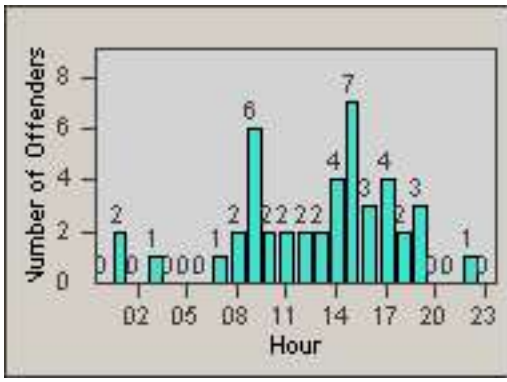

Redflex Redlight Offender Statistics

CONTRACT: Culver City
DATE FROM: 01-Jun-2017

LOCATION: CC-SESL-01 Sepulveda Blvd and Slauson Avenue
DATE TO: 30-Jun-2017

LANE 1