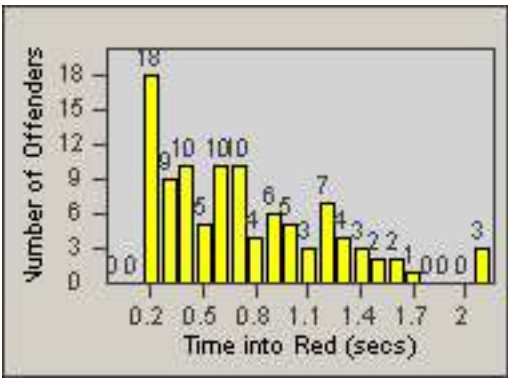

Redflex Redlight Offender Statistics

CONTRACT: Culver City
DATE FROM: 01-Jun-2017

LOCATION: CC-SESL-03 Sepulveda Blvd and Slauson Avenue
DATE TO: 30-Jun-2017

LANE 1