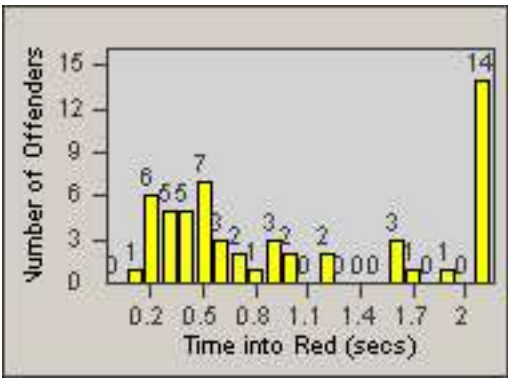

Redflex Redlight Offender Statistics

CONTRACT: Culver City
DATE FROM: 01-Jun-2017

LOCATION: CC-SEGV-03 Sepulveda and Green Valley Circle
DATE TO: 30-Jun-2017

LANE 1