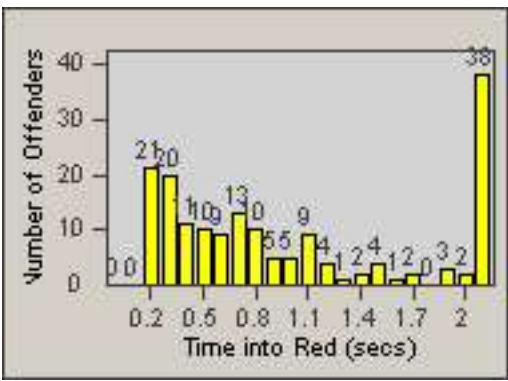

CONTRACT: Culver City
 DATE FROM: 01-Jun-2017

LOCATION: CC-JEOV-03 Jefferson and Overland
 DATE TO: 30-Jun-2017

LANE 4

LANE 5

LANE TOTAL

Redflex Redlight Offender Statistics

CONTRACT: Culver City LOCATION: CC-JEOV-03 Jefferson and Overland
DATE FROM: 01-Jun-2017 DATE TO: 30-Jun-2017