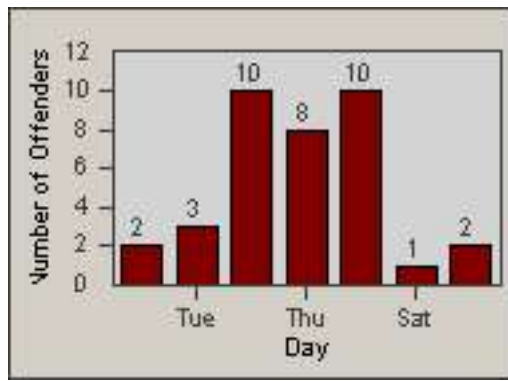

Redflex Redlight Offender Statistics

CONTRACT: Culver City
DATE FROM: 01-Jun-2017

LOCATION: CC-SEGV-01 Sepulveda and Green Valley Circle
DATE TO: 30-Jun-2017

LANE 4

LANE 5

LANE TOTAL