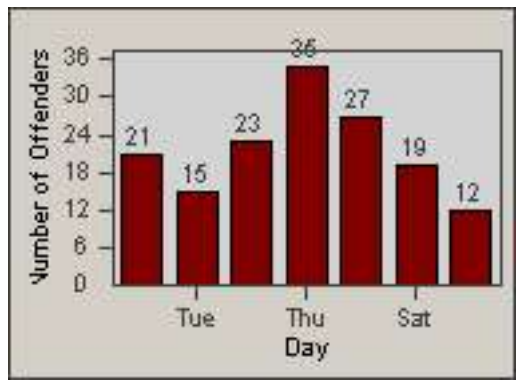

CONTRACT: Culver City
 DATE FROM: 01-Jun-2017

LOCATION: CC-WABE-01 Washington and Beethoven
 DATE TO: 30-Jun-2017

LANE 4

LANE 5

LANE TOTAL

Redflex Redlight Offender Statistics

CONTRACT: Culver City LOCATION: CC-WABE-01 Washington and Beethoven
DATE FROM: 01-Jun-2017 DATE TO: 30-Jun-2017