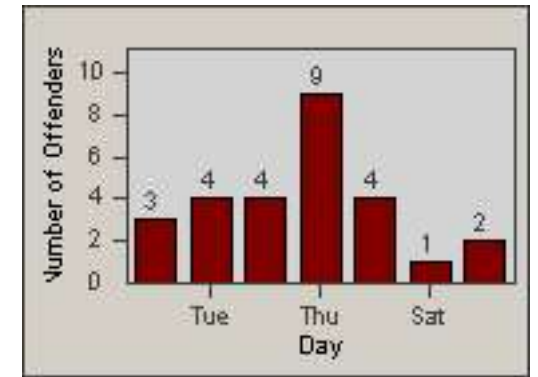

Redflex Redlight Offender Statistics

CONTRACT: Culver City

LOCATION: CC-WABE-03 Washington and Beethoven

DATE FROM: 01-Jun-2017

DATE TO: 30-Jun-2017

LANE 1

LANE 2

LANE 3