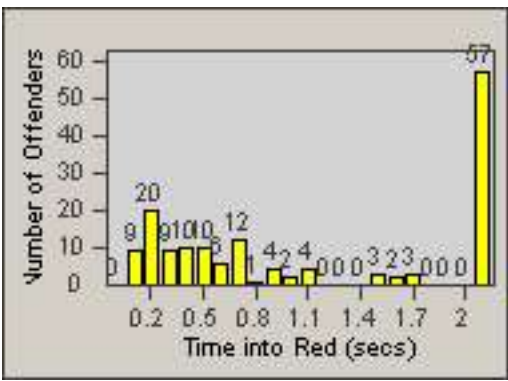

Redflex Redlight Offender Statistics

CONTRACT: Culver City
 DATE FROM: 01-Jun-2017

LOCATION: CC-WABE-01 Washington and Beethoven
 DATE TO: 30-Jun-2017

LANE 1

LANE 2

LANE 3

Redflex Redlight Offender Statistics

CONTRACT: Culver City
 DATE FROM: 01-Jun-2017

LOCATION: CC-WABE-01 Washington and Beethoven
 DATE TO: 30-Jun-2017

LANE 4

LANE 5

LANE TOTAL

Redflex Redlight Offender Statistics

CONTRACT: Culver City LOCATION: CC-WABE-01 Washington and Beethoven
DATE FROM: 01-Jun-2017 DATE TO: 30-Jun-2017