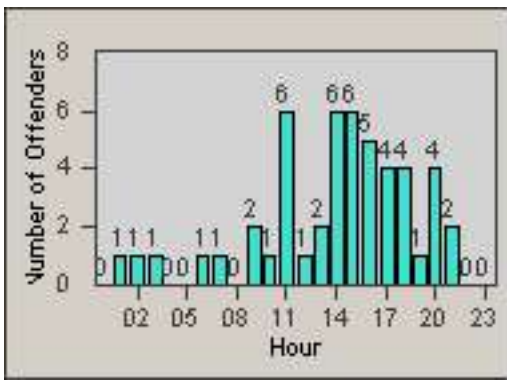

Redflex Redlight Offender Statistics

CONTRACT: Culver City
DATE FROM: 01-Jun-2017

LOCATION: CC-SESL-03 Sepulveda Blvd and Slauson Avenue
DATE TO: 30-Jun-2017

LANE 4

LANE 5

LANE TOTAL