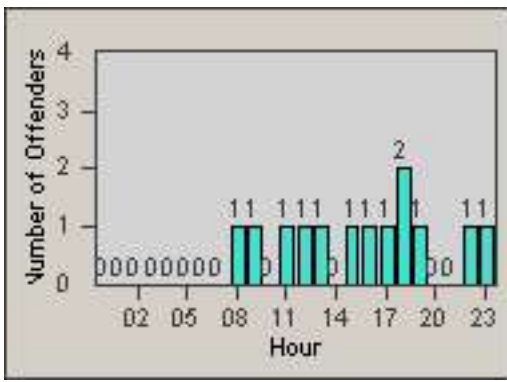

Redflex Redlight Offender Statistics

CONTRACT: Culver City
 DATE FROM: 01-Jun-2017

LOCATION: CC-JEOV-03 Jefferson and Overland
 DATE TO: 30-Jun-2017

LANE 1

LANE 2

LANE 3

Redflex Redlight Offender Statistics