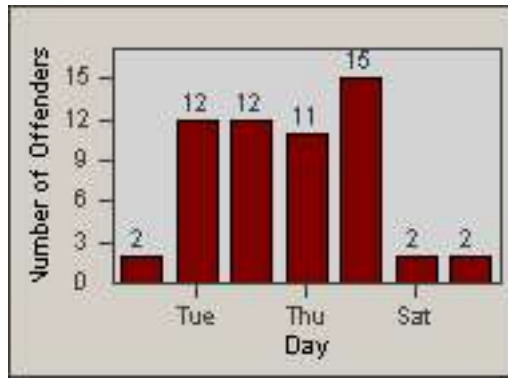

Redflex Redlight Offender Statistics

CONTRACT: Culver City
DATE FROM: 01-Jun-2017

LOCATION: CC-SEGV-03 Sepulveda and Green Valley Circle
DATE TO: 30-Jun-2017

LANE 1