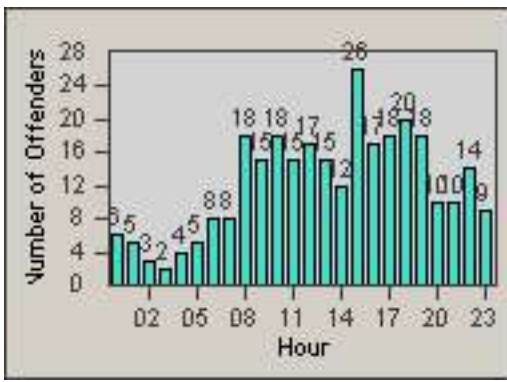

Redflex Redlight Offender Statistics

CONTRACT: Culver City
 DATE FROM: 01-Jun-2017

LOCATION: CC-SEWA-01 Sepulveda Blvd and W Washington Blvd
 DATE TO: 30-Jun-2017

LANE 1

LANE 2

LANE 3

Redflex Redlight Offender Statistics