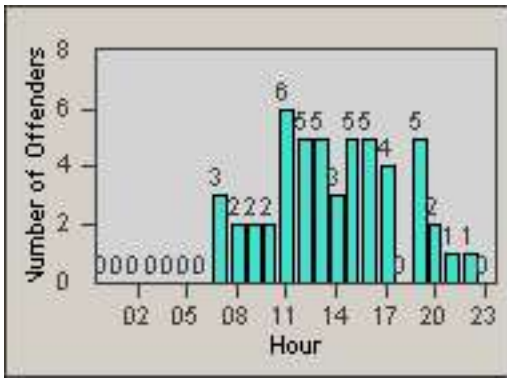

Redflex Redlight Offender Statistics

CONTRACT: Culver City
DATE FROM: 01-Jun-2017

LOCATION: CC-OVWA-03 Overland Ave
DATE TO: 30-Jun-2017

LANE 1