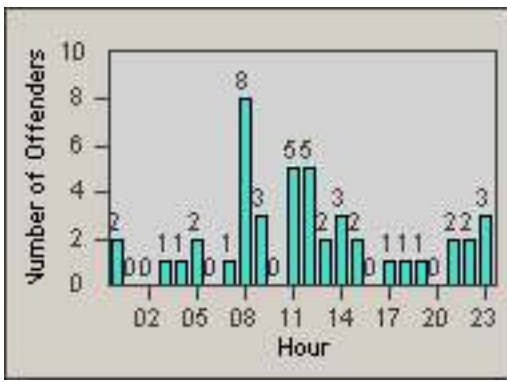

Redflex Redlight Offender Statistics

CONTRACT: Culver City
 DATE FROM: 01-Jun-2017

LOCATION: CC-SLBU-01 Slauson Avenue and Buckingham Pkwy
 DATE TO: 30-Jun-2017

LANE 1

LANE 2

LANE 3

Redflex Redlight Offender Statistics