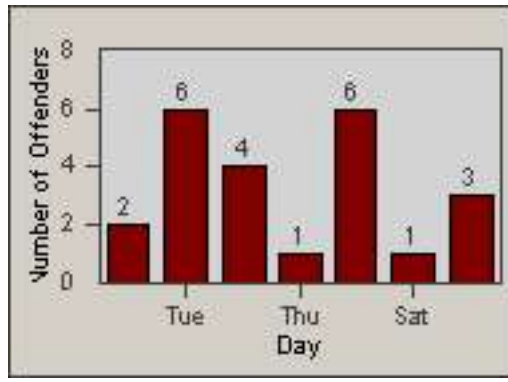

Redflex Redlight Offender Statistics

CONTRACT: Culver City
DATE FROM: 01-Jun-2017

LOCATION: CC-SEWA-03 Sepulveda Blvd and W Washington Blvd
DATE TO: 30-Jun-2017

LANE 1