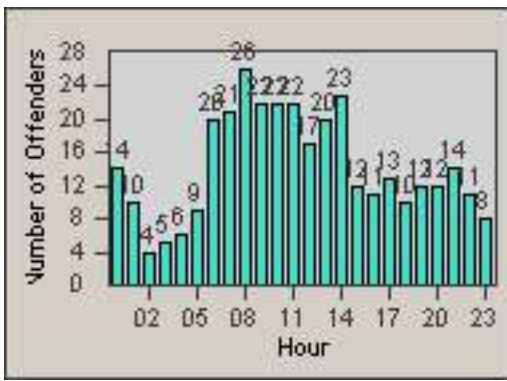

CONTRACT: Culver City
 DATE FROM: 01-Jun-2017

LOCATION: CC-JEDU-01 Jefferson and Duquesne
 DATE TO: 30-Jun-2017

LANE 4

LANE 5

LANE TOTAL

Redflex Redlight Offender Statistics

CONTRACT: Culver City LOCATION: CC-JEDU-01 Jefferson and Duquesne
DATE FROM: 01-Jun-2017 DATE TO: 30-Jun-2017