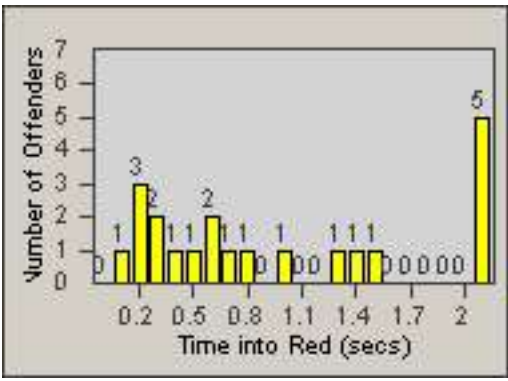

Redflex Redlight Offender Statistics

CONTRACT: Culver City
 DATE FROM: 01-Jun-2017

LOCATION: CC-SEWA-01 Sepulveda Blvd and W Washington Blvd
 DATE TO: 30-Jun-2017

LANE 1

LANE 2

LANE 3

Redflex Redlight Offender Statistics