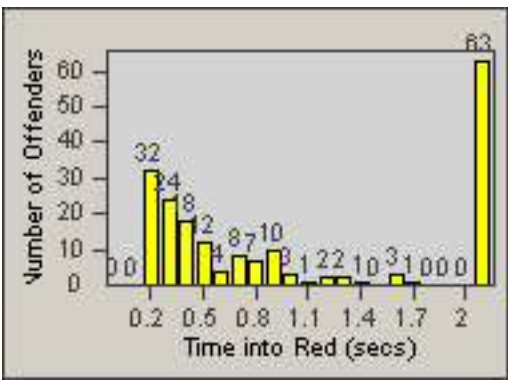

CONTRACT: Culver City
 DATE FROM: 01-Jun-2017

LOCATION: CC-JECO-01 Jefferson Blvd and Cota St
 DATE TO: 30-Jun-2017

LANE 4

LANE 5

LANE TOTAL

Redflex Redlight Offender Statistics

CONTRACT: Culver City LOCATION: CC-JECO-01 Jefferson Blvd and Cota St
DATE FROM: 01-Jun-2017 DATE TO: 30-Jun-2017