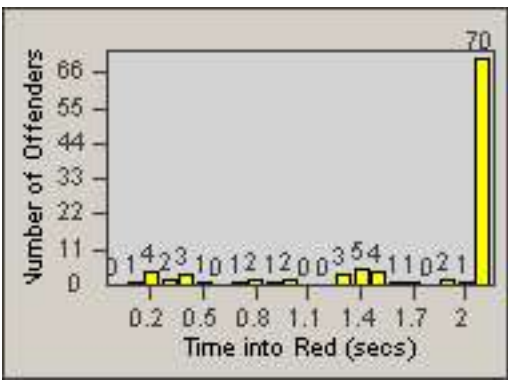

Redflex Redlight Offender Statistics

CONTRACT: Culver City
DATE FROM: 01-Jun-2017

LOCATION: CC-SLBU-01 Slauson Avenue and Buckingham Pkwy
DATE TO: 30-Jun-2017

LANE 4

LANE 5

LANE TOTAL