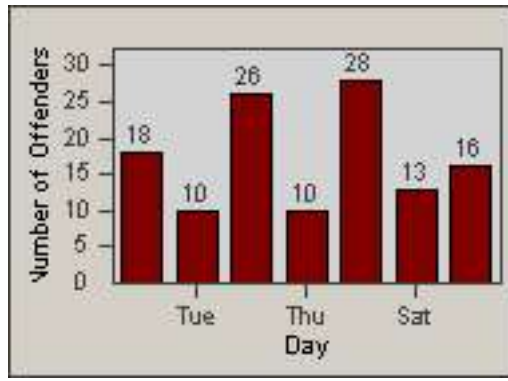

Redflex Redlight Offender Statistics

CONTRACT: Culver City
 DATE FROM: 01-Jun-2017

LOCATION: CC-SESL-01 Sepulveda Blvd and Slauson Avenue
 DATE TO: 30-Jun-2017

LANE 1

LANE 2

LANE 3

Redflex Redlight Offender Statistics