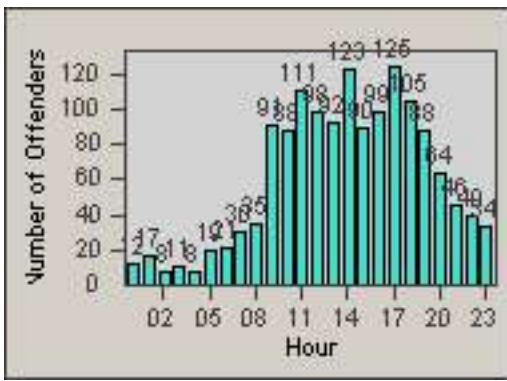

CONTRACT: Culver City
 DATE FROM: 01-Jun-2017

LOCATION: CC-NAWA-03 National Blvd and W Washington Blvd
 DATE TO: 30-Jun-2017

LANE 4

LANE 5

LANE TOTAL

Redflex Redlight Offender Statistics

CONTRACT: Culver City LOCATION: CC-NAWA-03 National Blvd and W Washington Blvd
DATE FROM: 01-Jun-2017 DATE TO: 30-Jun-2017