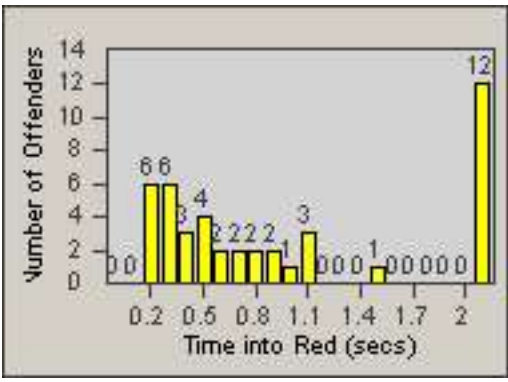

Redflex Redlight Offender Statistics

CONTRACT: Culver City
DATE FROM: 01-Jun-2017

LOCATION: CC-SESL-01 Sepulveda Blvd and Slauson Avenue
DATE TO: 30-Jun-2017

LANE 1