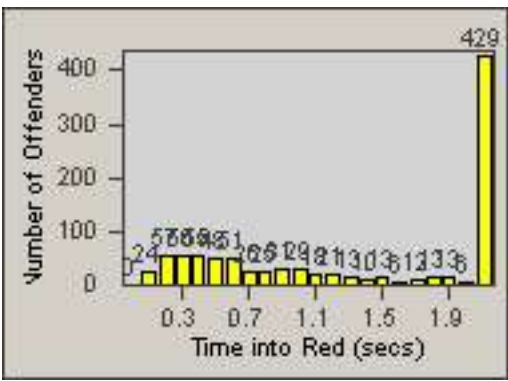

Redflex Redlight Offender Statistics

CONTRACT: Culver City
DATE FROM: 01-Jun-2017

LOCATION: CC-OVWA-03 Overland Ave
DATE TO: 30-Jun-2017

LANE 4

LANE 5

LANE TOTAL