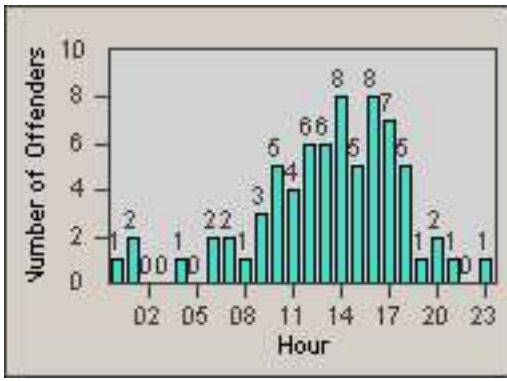

Redflex Redlight Offender Statistics

CONTRACT: Culver City
 DATE FROM: 01-Jun-2017

LOCATION: CC-JECO-01 Jefferson Blvd and Cota St
 DATE TO: 30-Jun-2017

LANE 1

LANE 2

LANE 3

Redflex Redlight Offender Statistics