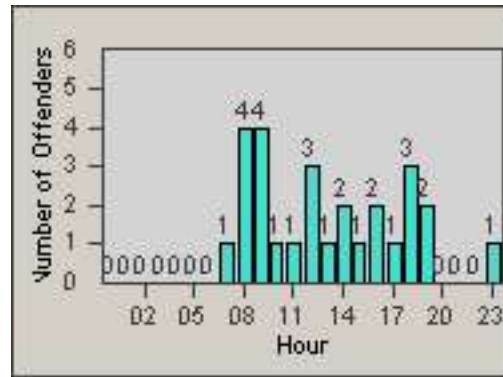

CONTRACT: Culver City
 DATE FROM: 01-Jun-2017

LOCATION: CC-WABE-01 Washington and Beethoven
 DATE TO: 30-Jun-2017

LANE 4

LANE 5

LANE TOTAL

Redflex Redlight Offender Statistics

CONTRACT: Culver City LOCATION: CC-WABE-01 Washington and Beethoven
DATE FROM: 01-Jun-2017 DATE TO: 30-Jun-2017

Redflex Redlight Offender Statistics

CONTRACT: Culver City

LOCATION: CC-WABE-03 Washington and Beethoven

DATE FROM: 01-Jun-2017

DATE TO: 30-Jun-2017

LANE 1

LANE 2

LANE 3

Redflex Redlight Offender Statistics

CONTRACT: Culver City
 DATE FROM: 01-Jun-2017

LOCATION: CC-WABE-03 Washington and Beethoven
 DATE TO: 30-Jun-2017

LANE 4

LANE 5

LANE TOTAL

Redflex Redlight Offender Statistics