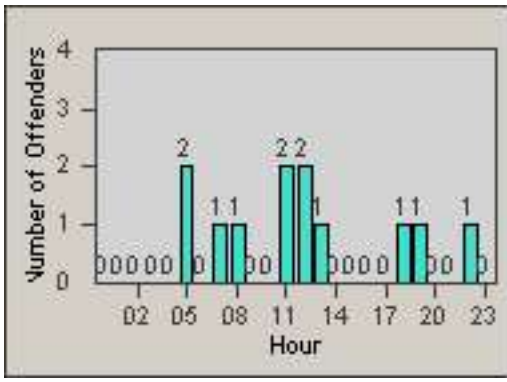

Redflex Redlight Offender Statistics

CONTRACT: Culver City
DATE FROM: 01-Jun-2017

LOCATION: CC-NAWA-03 National Blvd and W Washington Blvd
DATE TO: 30-Jun-2017

LANE 1