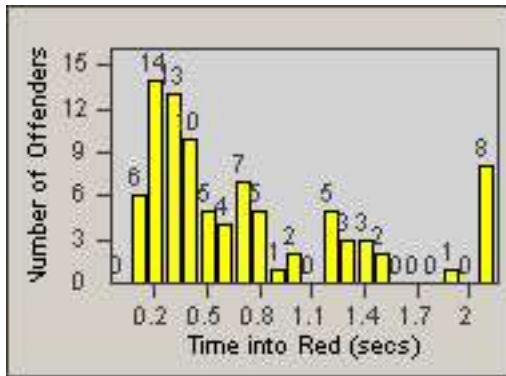

CONTRACT: Culver City
 DATE FROM: 01-Jun-2017

LOCATION: CC-WABE-01 Washington and Beethoven
 DATE TO: 30-Jun-2017

LANE 4

LANE 5

LANE TOTAL

Redflex Redlight Offender Statistics

CONTRACT: Culver City LOCATION: CC-WABE-01 Washington and Beethoven
DATE FROM: 01-Jun-2017 DATE TO: 30-Jun-2017

Redflex Redlight Offender Statistics

CONTRACT: Culver City

LOCATION: CC-WABE-03 Washington and Beethoven

DATE FROM: 01-Jun-2017

DATE TO: 30-Jun-2017

LANE 1

LANE 2

LANE 3

Redflex Redlight Offender Statistics

CONTRACT: Culver City
 DATE FROM: 01-Jun-2017

LOCATION: CC-WABE-03 Washington and Beethoven
 DATE TO: 30-Jun-2017

LANE 4

LANE 5

LANE TOTAL

Redflex Redlight Offender Statistics

CONTRACT: Culver City LOCATION: CC-WABE-03 Washington and Beethoven
DATE FROM: 01-Jun-2017 DATE TO: 30-Jun-2017

Redflex Redlight Offender Statistics

CONTRACT: Culver City
 DATE FROM: 01-Jun-2017

LOCATION: CC-WACE-01 Washington Place and Centinela
 DATE TO: 30-Jun-2017