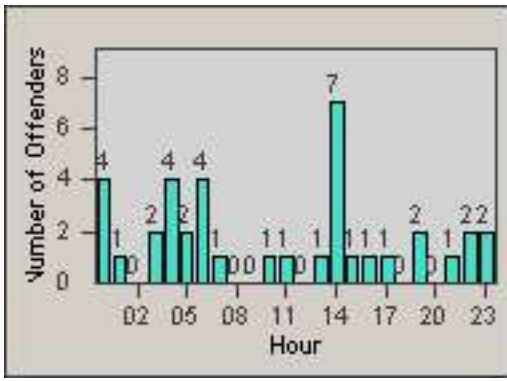

Redflex Redlight Offender Statistics

CONTRACT: Culver City
 DATE FROM: 01-Jun-2017

LOCATION: CC-CEWA-01 Centinela and Washington Place
 DATE TO: 30-Jun-2017

LANE 1

LANE 2

LANE 3

Redflex Redlight Offender Statistics

CONTRACT: Culver City
 DATE FROM: 01-Jun-2017

LOCATION: CC-CEWA-01 Centinela and Washington Place
 DATE TO: 30-Jun-2017

LANE 4

LANE 5

LANE TOTAL

Redflex Redlight Offender Statistics

CONTRACT: Culver City **LOCATION:** CC-CEWA-01 Centinela and Washington Place
DATE FROM: 01-Jun-2017 **DATE TO:** 30-Jun-2017