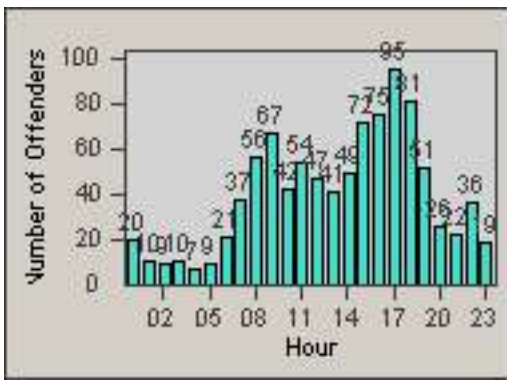

Redflex Redlight Offender Statistics

CONTRACT: Culver City
DATE FROM: 01-Jun-2017

LOCATION: CC-OVWA-03 Overland Ave
DATE TO: 30-Jun-2017

LANE 4

LANE 5

LANE TOTAL