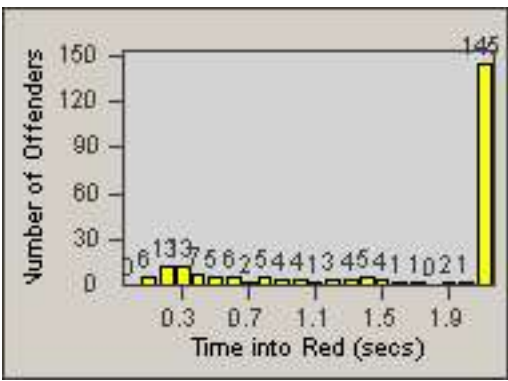

CONTRACT: Culver City
 DATE FROM: 01-Jun-2017

LOCATION: CC-SLBU-01 Slauson Avenue and Buckingham Pkwy
 DATE TO: 30-Jun-2017

LANE 4

LANE 5

LANE TOTAL

Redflex Redlight Offender Statistics

CONTRACT: Culver City LOCATION: CC-SLBU-01 Slauson Avenue and Buckingham Pkwy
DATE FROM: 01-Jun-2017 DATE TO: 30-Jun-2017