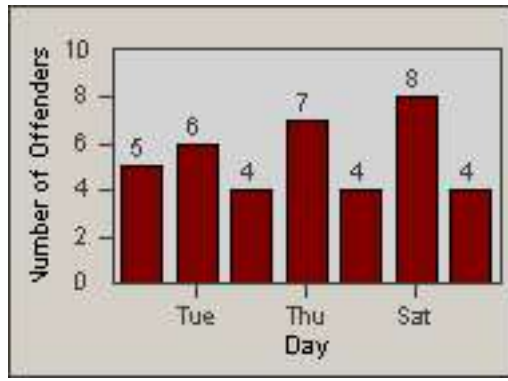

Redflex Redlight Offender Statistics

CONTRACT: Culver City
 DATE FROM: 01-Jun-2017

LOCATION: CC-CEWA-01 Centinela and Washington Place
 DATE TO: 30-Jun-2017

LANE 1

LANE 2

LANE 3

Redflex Redlight Offender Statistics