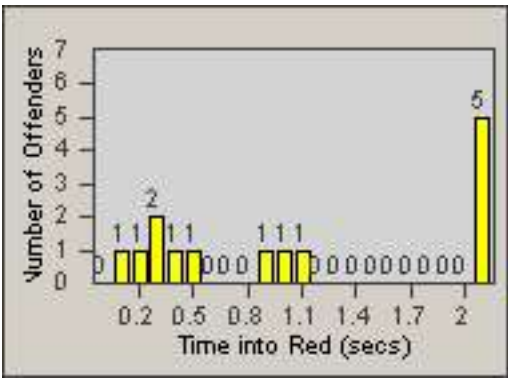

Redflex Redlight Offender Statistics

CONTRACT: Culver City
DATE FROM: 01-Jun-2017

LOCATION: CC-WABE-01 Washington and Beethoven
DATE TO: 30-Jun-2017

LANE 1