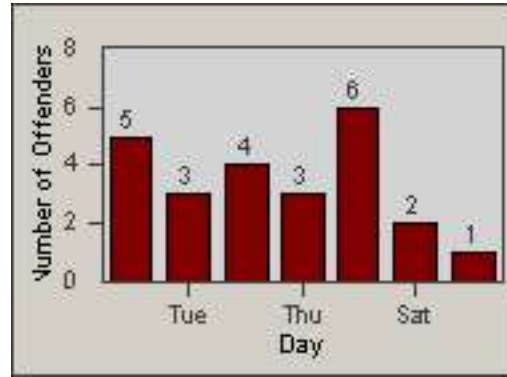

CONTRACT: Culver City LOCATION: CC-WABE-03 Washington and Beethoven
DATE FROM: 01-Jun-2017 DATE TO: 30-Jun-2017

Redflex Redlight Offender Statistics

CONTRACT: Culver City
 DATE FROM: 01-Jun-2017

LOCATION: CC-WACE-01 Washington Place and Centinela
 DATE TO: 30-Jun-2017

LANE 1

LANE 2

LANE 3

Redflex Redlight Offender Statistics

CONTRACT: Culver City
 DATE FROM: 01-Jun-2017

LOCATION: CC-WACE-01 Washington Place and Centinela
 DATE TO: 30-Jun-2017

LANE 4

LANE 5