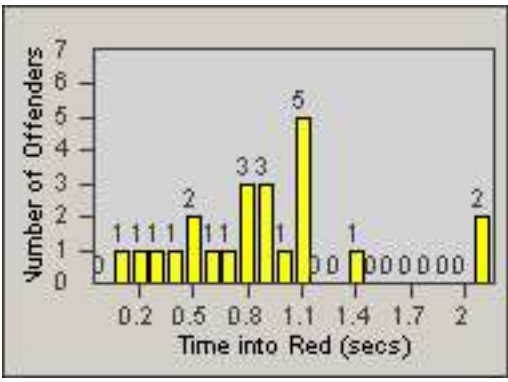

Redflex Redlight Offender Statistics

CONTRACT: Culver City
DATE FROM: 01-Jun-2017

LOCATION: CC-OVWA-01 Overland Ave
DATE TO: 30-Jun-2017

LANE 1