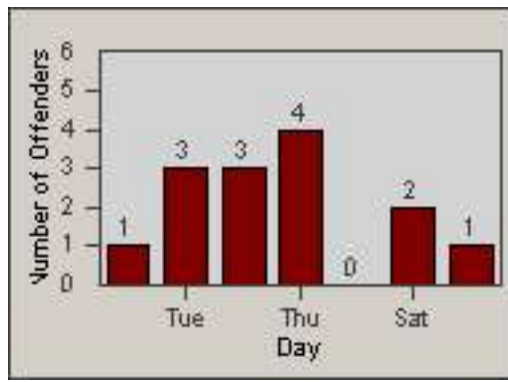

Redflex Redlight Offender Statistics

CONTRACT: Culver City
 DATE FROM: 01-Jun-2017

LOCATION: CC-SESL-03 Sepulveda Blvd and Slauson Avenue
 DATE TO: 30-Jun-2017

LANE 1

LANE 2

LANE 3

Redflex Redlight Offender Statistics