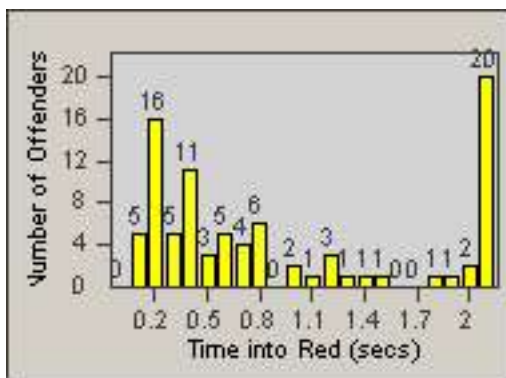

CONTRACT: Culver City
 DATE FROM: 01-Jun-2017

LOCATION: CC-WABE-01 Washington and Beethoven
 DATE TO: 30-Jun-2017

LANE 4

LANE 5

LANE TOTAL

Redflex Redlight Offender Statistics

CONTRACT: Culver City LOCATION: CC-WABE-01 Washington and Beethoven
DATE FROM: 01-Jun-2017 DATE TO: 30-Jun-2017

Redflex Redlight Offender Statistics

CONTRACT: Culver City

LOCATION: CC-WABE-03 Washington and Beethoven

DATE FROM: 01-Jun-2017

DATE TO: 30-Jun-2017

LANE 1

LANE 2

LANE 3

Redflex Redlight Offender Statistics

CONTRACT: Culver City
 DATE FROM: 01-Jun-2017

LOCATION: CC-WABE-03 Washington and Beethoven
 DATE TO: 30-Jun-2017

LANE 4

LANE 5

LANE TOTAL

Redflex Redlight Offender Statistics

CONTRACT: Culver City LOCATION: CC-WABE-03 Washington and Beethoven
DATE FROM: 01-Jun-2017 DATE TO: 30-Jun-2017

Redflex Redlight Offender Statistics

CONTRACT: Culver City
 DATE FROM: 01-Jun-2017

LOCATION: CC-WACE-01 Washington Place and Centinela
 DATE TO: 30-Jun-2017