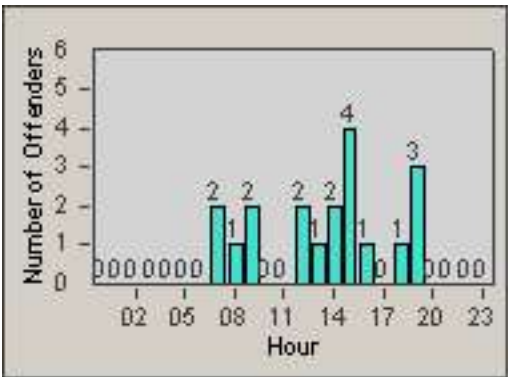

CONTRACT: Culver City LOCATION: CC-WABE-03 Washington and Beethoven
DATE FROM: 01-Jun-2017 DATE TO: 30-Jun-2017

Redflex Redlight Offender Statistics

CONTRACT: Culver City
 DATE FROM: 01-Jun-2017

LOCATION: CC-WACE-01 Washington Place and Centinela
 DATE TO: 30-Jun-2017

LANE 1

LANE 2

LANE 3

Redflex Redlight Offender Statistics

CONTRACT: Culver City
 DATE FROM: 01-Jun-2017

LOCATION: CC-WACE-01 Washington Place and Centinela
 DATE TO: 30-Jun-2017

LANE 4

LANE 5

Redflex Redlight Offender Statistics

CONTRACT: Culver City
 DATE FROM: 01-Jun-2017

LOCATION: CC-WACE-01 Washington Place and Centinela
 DATE TO: 30-Jun-2017

LANE TOTAL