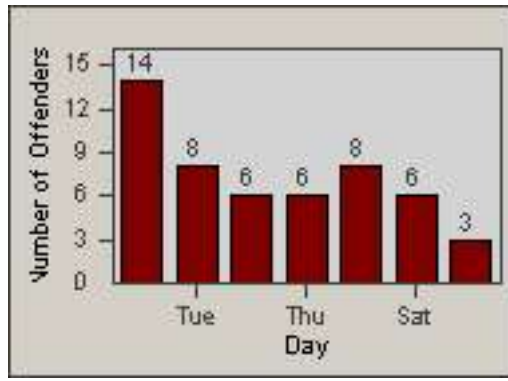

Redflex Redlight Offender Statistics

CONTRACT: Culver City
 DATE FROM: 01-Jun-2017

LOCATION: CC-SEGV-01 Sepulveda and Green Valley Circle
 DATE TO: 30-Jun-2017

LANE 1

LANE 2

LANE 3

Redflex Redlight Offender Statistics