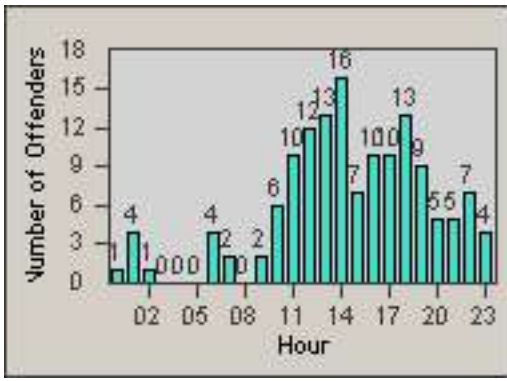

Redflex Redlight Offender Statistics

CONTRACT: Culver City
DATE FROM: 01-Jun-2017

LOCATION: CC-CIWA-01 La Cienega and Washington Blvd
DATE TO: 30-Jun-2017

LANE 4