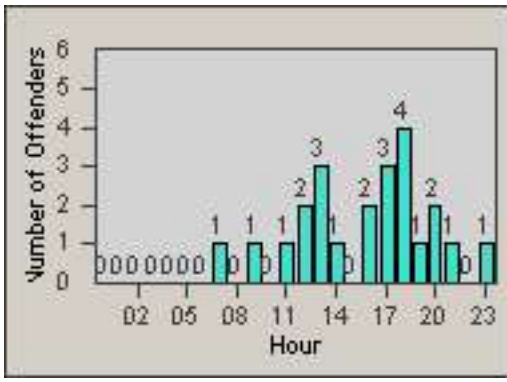

Redflex Redlight Offender Statistics

CONTRACT: Culver City
DATE FROM: 01-Jun-2017

LOCATION: CC-SEWA-03 Sepulveda Blvd and W Washington Blvd
DATE TO: 30-Jun-2017

LANE 1