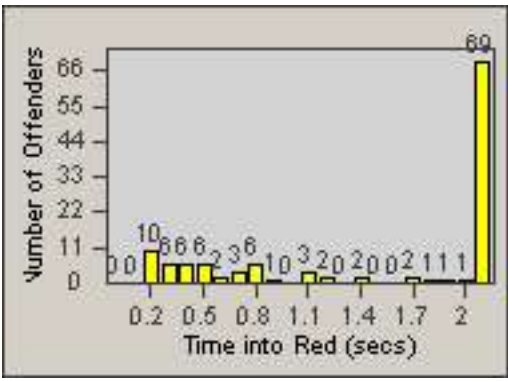

Redflex Redlight Offender Statistics

CONTRACT: Culver City
 DATE FROM: 01-Jun-2017

LOCATION: CC-SESL-01 Sepulveda Blvd and Slauson Avenue
 DATE TO: 30-Jun-2017

LANE 1

LANE 2

LANE 3

Redflex Redlight Offender Statistics