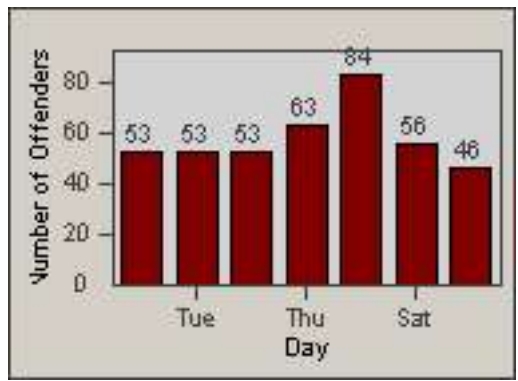

CONTRACT: Culver City
 DATE FROM: 01-Jun-2017

LOCATION: CC-SEWA-03 Sepulveda Blvd and W Washington Blvd
 DATE TO: 30-Jun-2017

LANE 4

LANE 5

LANE TOTAL

Redflex Redlight Offender Statistics

CONTRACT: Culver City LOCATION: CC-SEWA-03 Sepulveda Blvd and W Washington Blvd
DATE FROM: 01-Jun-2017 DATE TO: 30-Jun-2017