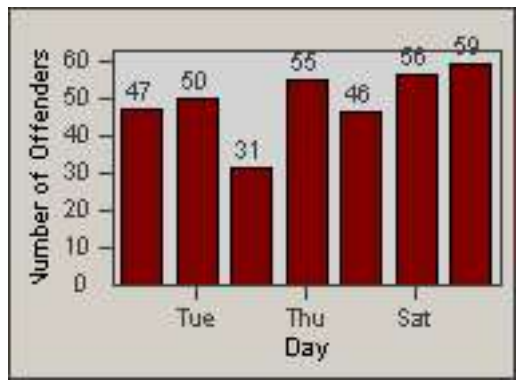

CONTRACT: Culver City
 DATE FROM: 01-Jun-2017

LOCATION: CC-JEDU-01 Jefferson and Duquesne
 DATE TO: 30-Jun-2017

LANE 4

LANE 5

LANE TOTAL

Redflex Redlight Offender Statistics

CONTRACT: Culver City LOCATION: CC-JEDU-01 Jefferson and Duquesne
DATE FROM: 01-Jun-2017 DATE TO: 30-Jun-2017