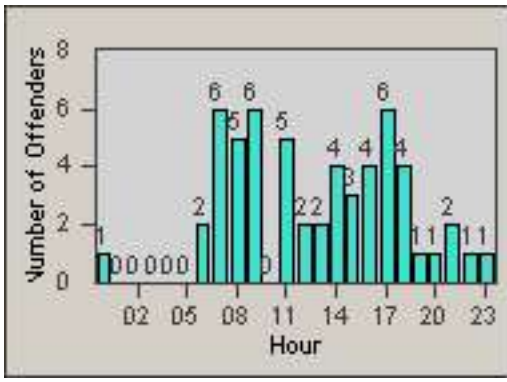

Redflex Redlight Offender Statistics

CONTRACT: Culver City
DATE FROM: 01-Jun-2017

LOCATION: CC-SEGV-03 Sepulveda and Green Valley Circle
DATE TO: 30-Jun-2017

LANE 1