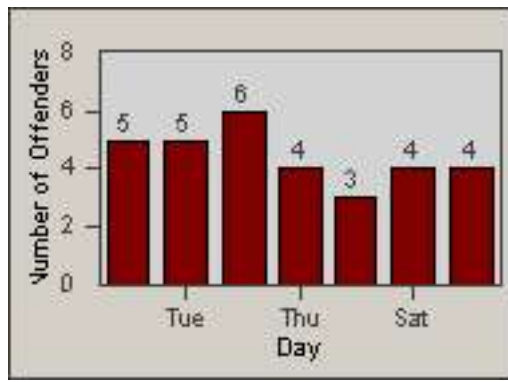

Redflex Redlight Offender Statistics

CONTRACT: Culver City
 DATE FROM: 01-Jun-2017

LOCATION: CC-JECO-01 Jefferson Blvd and Cota St
 DATE TO: 30-Jun-2017

LANE 1

LANE 2

LANE 3

Redflex Redlight Offender Statistics