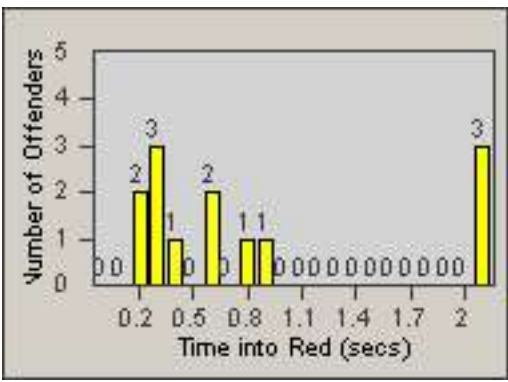

Redflex Redlight Offender Statistics

CONTRACT: Culver City
 DATE FROM: 01-Jun-2017

LOCATION: CC-JEOV-03 Jefferson and Overland
 DATE TO: 30-Jun-2017

LANE 1

LANE 2

LANE 3

Redflex Redlight Offender Statistics