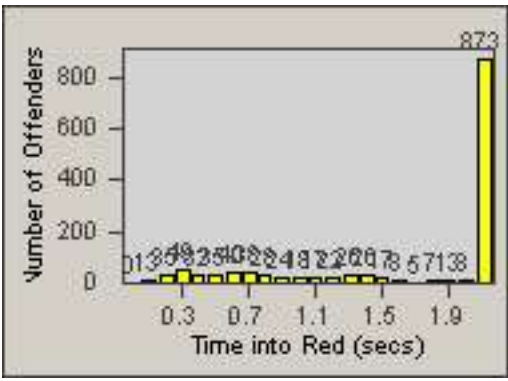

Redflex Redlight Offender Statistics

CONTRACT: Culver City
DATE FROM: 01-Jun-2017

LOCATION: CC-SEGV-03 Sepulveda and Green Valley Circle
DATE TO: 30-Jun-2017

LANE 4