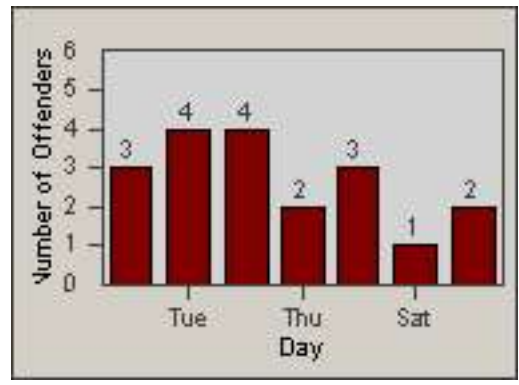

Redflex Redlight Offender Statistics

CONTRACT: Culver City
DATE FROM: 01-Jun-2017

LOCATION: CC-WACE-01 Washington Place and Centinela
DATE TO: 30-Jun-2017

LANE 1

LANE 2