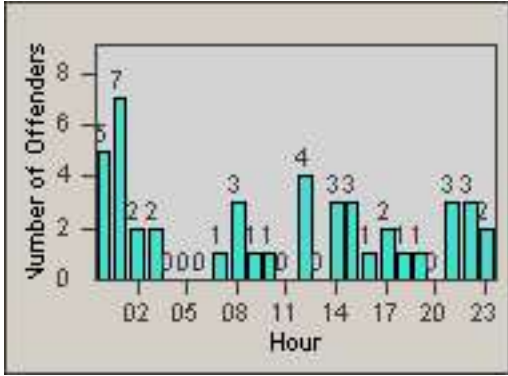

Redflex Redlight Offender Statistics

CONTRACT: Culver City
 DATE FROM: 01-Jun-2017

LOCATION: CC-WABE-03 Washington and Beethoven
 DATE TO: 30-Jun-2017

LANE 4

LANE 5

LANE TOTAL

Redflex Redlight Offender Statistics

CONTRACT: Culver City LOCATION: CC-WABE-03 Washington and Beethoven
DATE FROM: 01-Jun-2017 DATE TO: 30-Jun-2017

Redflex Redlight Offender Statistics

CONTRACT: Culver City
 DATE FROM: 01-Jun-2017

LOCATION: CC-WACE-01 Washington Place and Centinela
 DATE TO: 30-Jun-2017

LANE 1

LANE 2

LANE 3

Redflex Redlight Offender Statistics

CONTRACT: Culver City
 DATE FROM: 01-Jun-2017

LOCATION: CC-WACE-01 Washington Place and Centinela
 DATE TO: 30-Jun-2017

LANE 4

LANE 5