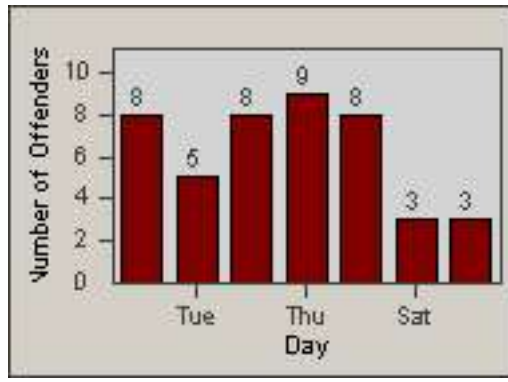

Redflex Redlight Offender Statistics

CONTRACT: Culver City
DATE FROM: 01-Jun-2017

LOCATION: CC-SESL-01 Sepulveda Blvd and Slauson Avenue
DATE TO: 30-Jun-2017

LANE 1