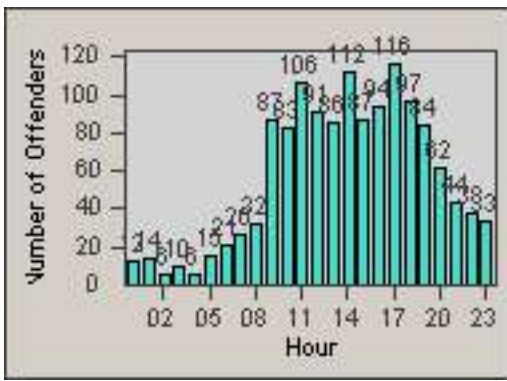

Redflex Redlight Offender Statistics

CONTRACT: Culver City
DATE FROM: 01-Jun-2017

LOCATION: CC-NAWA-03 National Blvd and W Washington Blvd
DATE TO: 30-Jun-2017

LANE 4

LANE 5

LANE TOTAL