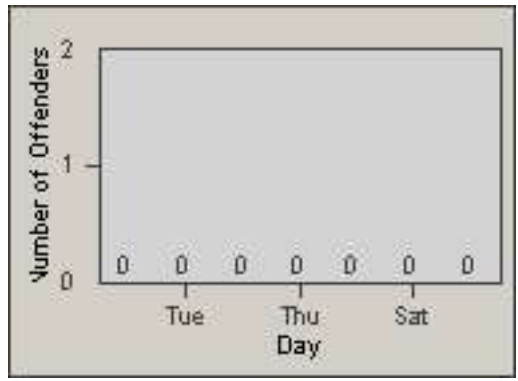

Redflex Redlight Offender Statistics

CONTRACT: Culver City
DATE FROM: 01-Jun-2017

LOCATION: CC-SEWA-03 Sepulveda Blvd and W Washington Blvd
DATE TO: 30-Jun-2017

LANE 4