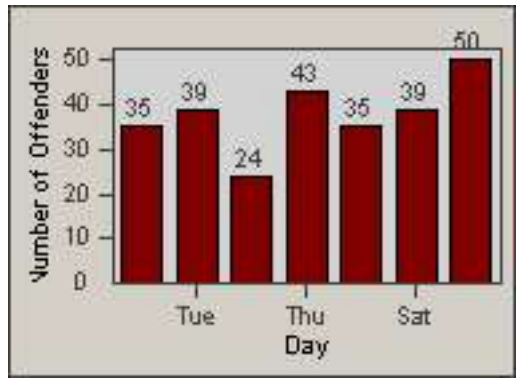

Redflex Redlight Offender Statistics

CONTRACT: Culver City
DATE FROM: 01-Jun-2017

LOCATION: CC-JEDU-01 Jefferson and Duquesne
DATE TO: 30-Jun-2017

LANE 4