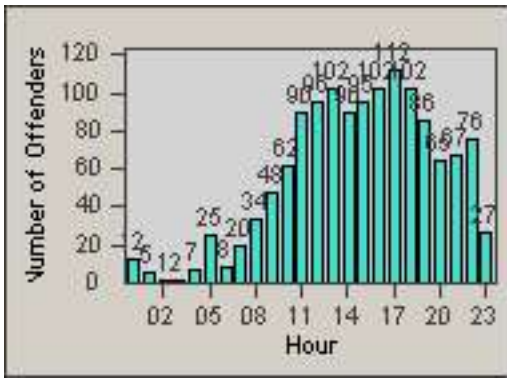

Redflex Redlight Offender Statistics

CONTRACT: Culver City
DATE FROM: 01-Jun-2017

LOCATION: CC-SEGV-03 Sepulveda and Green Valley Circle
DATE TO: 30-Jun-2017

LANE 4