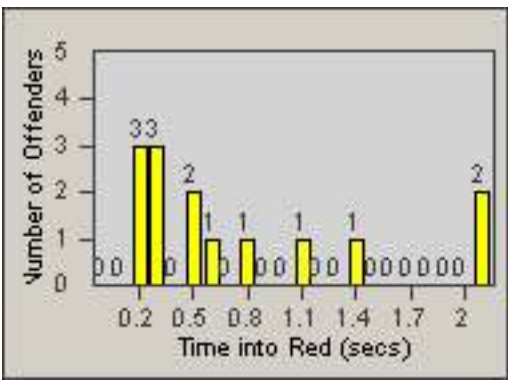

Redflex Redlight Offender Statistics

CONTRACT: Culver City
 DATE FROM: 01-Jun-2017

LOCATION: CC-SESL-03 Sepulveda Blvd and Slauson Avenue
 DATE TO: 30-Jun-2017

LANE 1

LANE 2

LANE 3

Redflex Redlight Offender Statistics