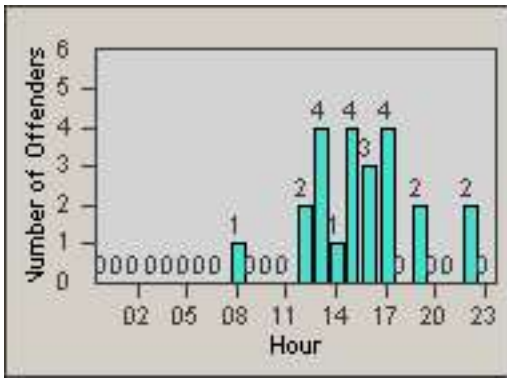

Redflex Redlight Offender Statistics

CONTRACT: Culver City
DATE FROM: 01-Jun-2017

LOCATION: CC-OVWA-01 Overland Ave
DATE TO: 30-Jun-2017

LANE 1