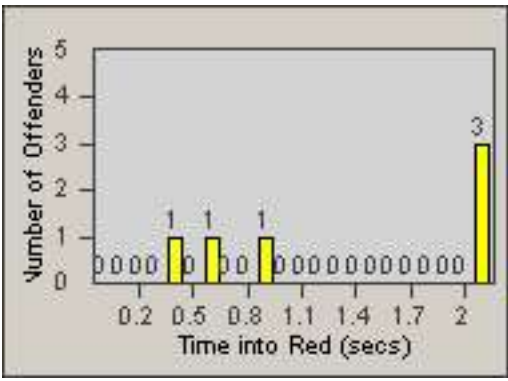

Redflex Redlight Offender Statistics

CONTRACT: Culver City
 DATE FROM: 01-Jun-2017

LOCATION: CC-NAWA-01 National Blvd and W Washington Blvd
 DATE TO: 30-Jun-2017

LANE 1

LANE 2

LANE 3

Redflex Redlight Offender Statistics