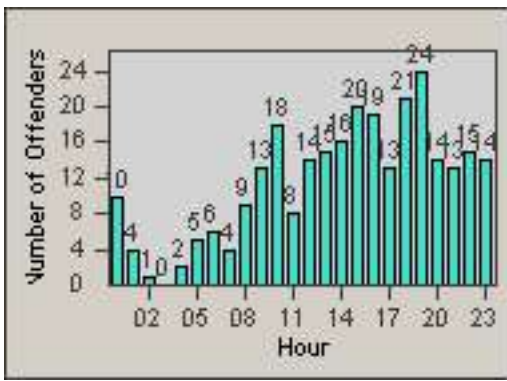

Redflex Redlight Offender Statistics

CONTRACT: Culver City
DATE FROM: 01-Jun-2017

LOCATION: CC-SESL-01 Sepulveda Blvd and Slauson Avenue
DATE TO: 30-Jun-2017

LANE 4

LANE 5

LANE TOTAL