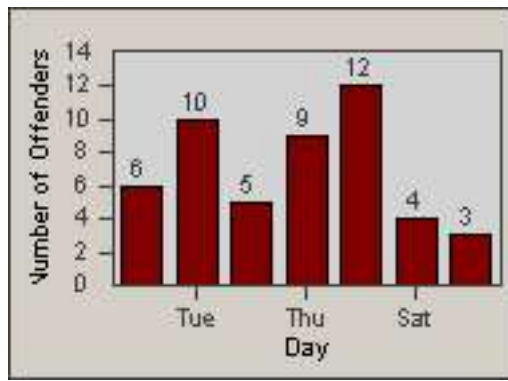

Redflex Redlight Offender Statistics

CONTRACT: Culver City
DATE FROM: 01-Jun-2017

LOCATION: CC-SESL-03 Sepulveda Blvd and Slauson Avenue
DATE TO: 30-Jun-2017

LANE 4

LANE 5

LANE TOTAL