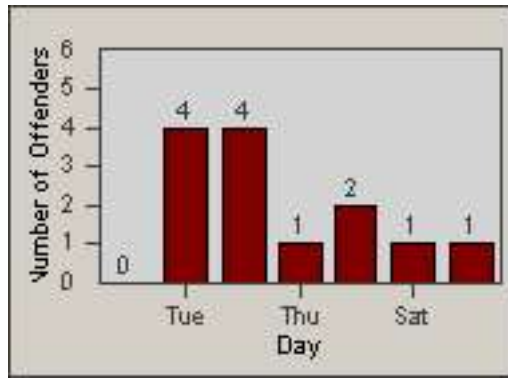

Redflex Redlight Offender Statistics

CONTRACT: Culver City
DATE FROM: 01-Jun-2017

LOCATION: CC-NAWA-01 National Blvd and W Washington Blvd
DATE TO: 30-Jun-2017

LANE 1