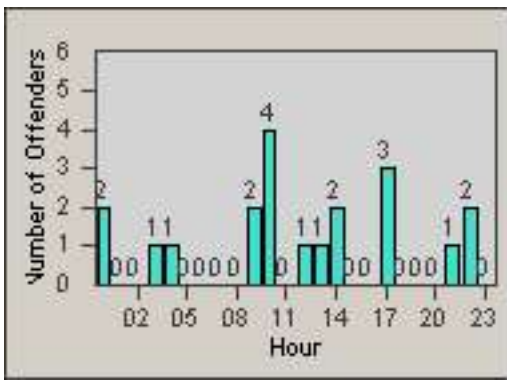

Redflex Redlight Offender Statistics

CONTRACT: Culver City
 DATE FROM: 01-Jun-2017

LOCATION: CC-OVWA-01 Overland Ave
 DATE TO: 30-Jun-2017

LANE 1

LANE 2

LANE 3

Redflex Redlight Offender Statistics

CONTRACT: Culver City
 DATE FROM: 01-Jun-2017