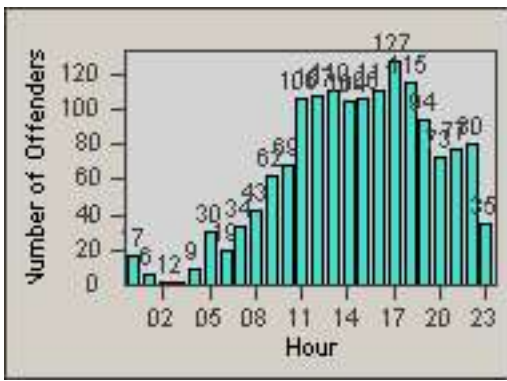

CONTRACT: Culver City
 DATE FROM: 01-Jun-2017

LOCATION: CC-SEGV-03 Sepulveda and Green Valley Circle
 DATE TO: 30-Jun-2017

LANE 4

LANE 5

LANE TOTAL

Redflex Redlight Offender Statistics

CONTRACT: Culver City LOCATION: CC-SEGV-03 Sepulveda and Green Valley Circle
DATE FROM: 01-Jun-2017 DATE TO: 30-Jun-2017