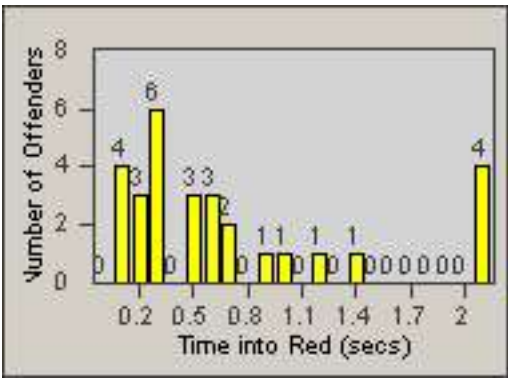

Redflex Redlight Offender Statistics

CONTRACT: Culver City
 DATE FROM: 01-Jun-2017

LOCATION: CC-OVWA-03 Overland Ave
 DATE TO: 30-Jun-2017

LANE 1

LANE 2

LANE 3

Redflex Redlight Offender Statistics

CONTRACT: Culver City
 DATE FROM: 01-Jun-2017