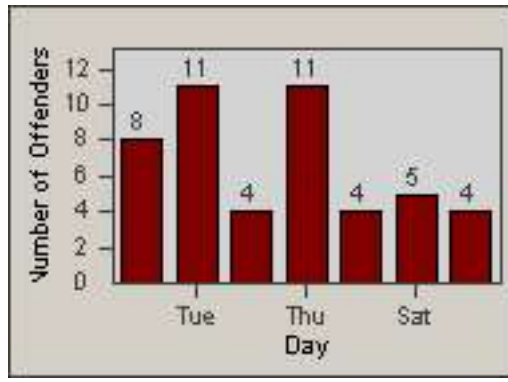

Redflex Redlight Offender Statistics

CONTRACT: Culver City
DATE FROM: 01-Jun-2017

LOCATION: CC-CIWA-01 La Cienega and Washington Blvd
DATE TO: 30-Jun-2017

LANE 1