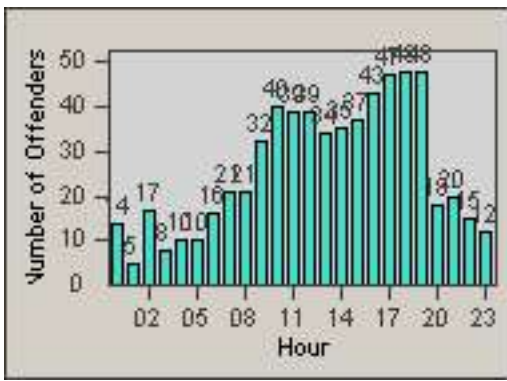

LOCATION: CC-OVWA-01 Overland Ave
 DATE TO: 30-Jun-2017

LANE 4

LANE 5

LANE TOTAL

Redflex Redlight Offender Statistics

CONTRACT: Culver City LOCATION: CC-OVWA-01 Overland Ave
DATE FROM: 01-Jun-2017 DATE TO: 30-Jun-2017