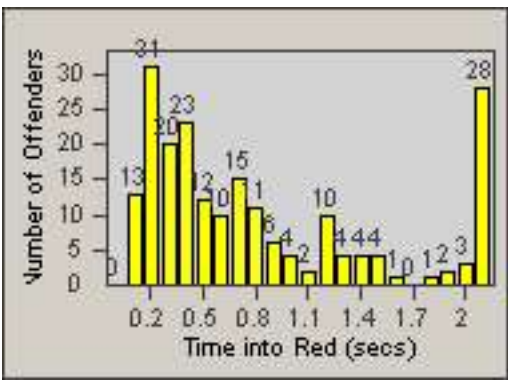

CONTRACT: Culver City
 DATE FROM: 01-Jun-2017

LOCATION: CC-WABE-01 Washington and Beethoven
 DATE TO: 30-Jun-2017

LANE 4

LANE 5

LANE TOTAL

Redflex Redlight Offender Statistics

CONTRACT: Culver City LOCATION: CC-WABE-01 Washington and Beethoven
DATE FROM: 01-Jun-2017 DATE TO: 30-Jun-2017

Redflex Redlight Offender Statistics

CONTRACT: Culver City

LOCATION: CC-WABE-03 Washington and Beethoven

DATE FROM: 01-Jun-2017

DATE TO: 30-Jun-2017

LANE 1

LANE 2

LANE 3

Redflex Redlight Offender Statistics

CONTRACT: Culver City
 DATE FROM: 01-Jun-2017

LOCATION: CC-WABE-03 Washington and Beethoven
 DATE TO: 30-Jun-2017

LANE 4

LANE 5

LANE TOTAL

Redflex Redlight Offender Statistics

CONTRACT: Culver City LOCATION: CC-WABE-03 Washington and Beethoven
DATE FROM: 01-Jun-2017 DATE TO: 30-Jun-2017

Redflex Redlight Offender Statistics

CONTRACT: Culver City
 DATE FROM: 01-Jun-2017

LOCATION: CC-WACE-01 Washington Place and Centinela
 DATE TO: 30-Jun-2017