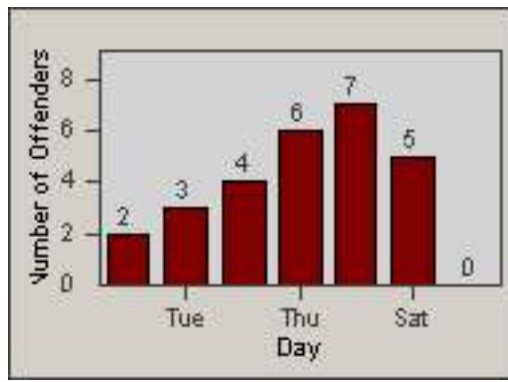

Redflex Redlight Offender Statistics

CONTRACT: Culver City
 DATE FROM: 01-Jun-2017

LOCATION: CC-SESL-01 Sepulveda Blvd and Slauson Avenue
 DATE TO: 30-Jun-2017

LANE 1

LANE 2

LANE 3

Redflex Redlight Offender Statistics