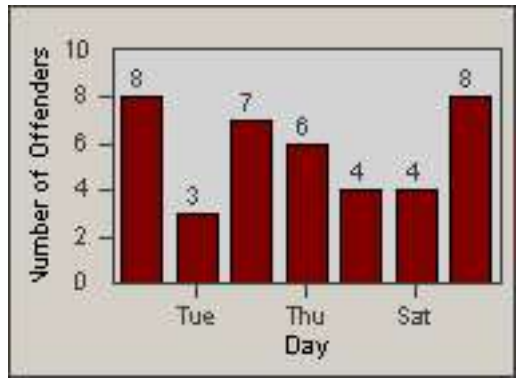

Redflex Redlight Offender Statistics

CONTRACT: Culver City
 DATE FROM: 01-Jun-2017

LOCATION: CC-NAWA-03 National Blvd and W Washington Blvd
 DATE TO: 30-Jun-2017

LANE 1

LANE 2

LANE 3

Redflex Redlight Offender Statistics