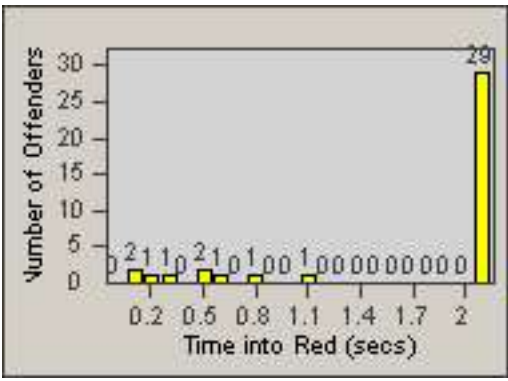

Redflex Redlight Offender Statistics

CONTRACT: Culver City
 DATE FROM: 01-Jun-2017

LOCATION: CC-CEWA-01 Centinela and Washington Place
 DATE TO: 30-Jun-2017

LANE 1

LANE 2

LANE 3

Redflex Redlight Offender Statistics