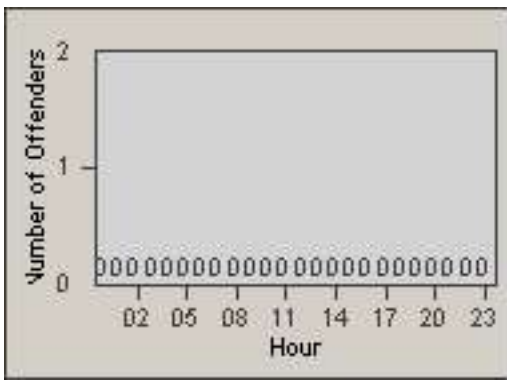

Redflex Redlight Offender Statistics

CONTRACT: Culver City
DATE FROM: 01-Jun-2017

LOCATION: CC-JEDU-01 Jefferson and Duquesne
DATE TO: 30-Jun-2017

LANE 4

LANE 5

LANE TOTAL