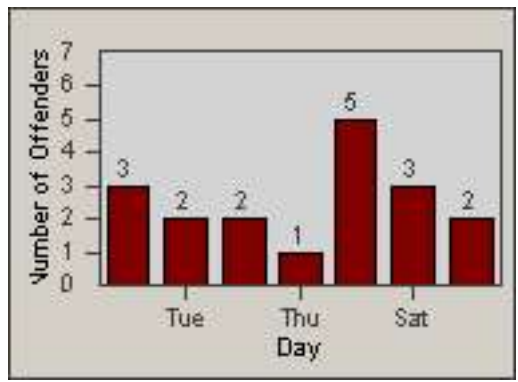

Redflex Redlight Offender Statistics

CONTRACT: Culver City
 DATE FROM: 01-Jun-2017

LOCATION: CC-NAWA-03 National Blvd and W Washington Blvd
 DATE TO: 30-Jun-2017

LANE 1

LANE 2

LANE 3

Redflex Redlight Offender Statistics