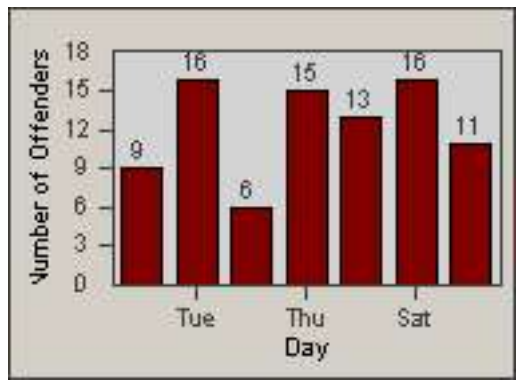

CONTRACT: Culver City
 DATE FROM: 01-Jun-2017

LOCATION: CC-SLB-03 Slauson Avenue and Buckingham Pkwy
 DATE TO: 30-Jun-2017

LANE 4

LANE 5

LANE TOTAL

Redflex Redlight Offender Statistics

CONTRACT: Culver City LOCATION: CC-SLBU-03 Slauson Avenue and Buckingham Pkwy
DATE FROM: 01-Jun-2017 DATE TO: 30-Jun-2017