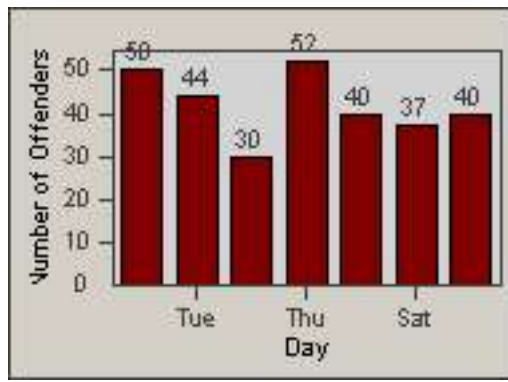

Redflex Redlight Offender Statistics

CONTRACT: Culver City
 DATE FROM: 01-Jun-2017

LOCATION: CC-SEWA-01 Sepulveda Blvd and W Washington Blvd
 DATE TO: 30-Jun-2017

LANE 1

LANE 2

LANE 3

Redflex Redlight Offender Statistics