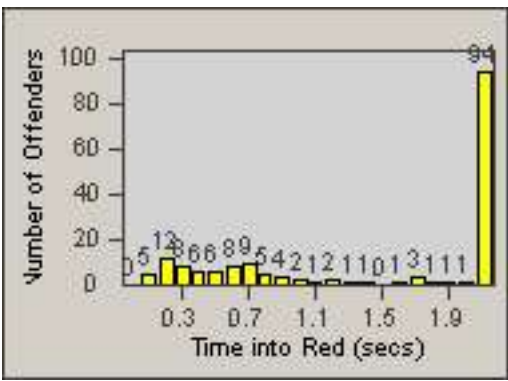

CONTRACT: Culver City
 DATE FROM: 01-Jun-2017

LOCATION: CC-NAWA-01 National Blvd and W Washington Blvd
 DATE TO: 30-Jun-2017

LANE 4

LANE 5

LANE TOTAL

Redflex Redlight Offender Statistics

CONTRACT: Culver City LOCATION: CC-NAWA-01 National Blvd and W Washington Blvd
DATE FROM: 01-Jun-2017 DATE TO: 30-Jun-2017