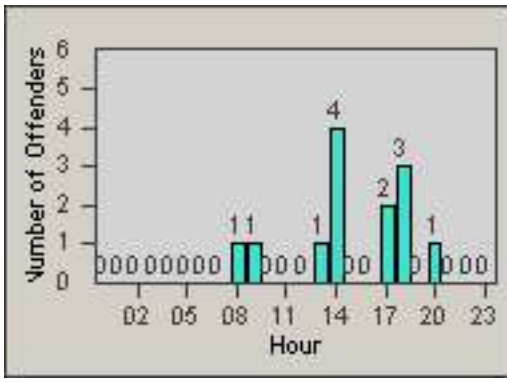

Redflex Redlight Offender Statistics

CONTRACT: Culver City
DATE FROM: 01-Jun-2017

LOCATION: CC-NAWA-01 National Blvd and W Washington Blvd
DATE TO: 30-Jun-2017

LANE 1