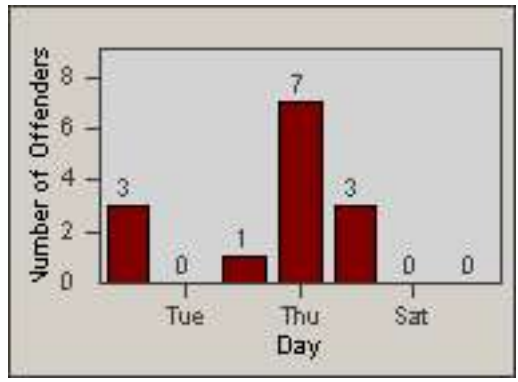

Redflex Redlight Offender Statistics

CONTRACT: Culver City
DATE FROM: 01-Jun-2017

LOCATION: CC-WABE-01 Washington and Beethoven
DATE TO: 30-Jun-2017

LANE 1