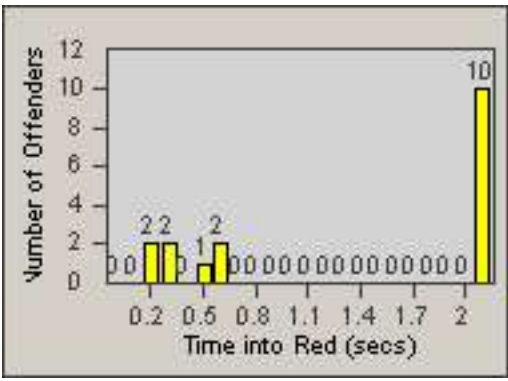

Redflex Redlight Offender Statistics

CONTRACT: Culver City
 DATE FROM: 01-Jun-2017

LOCATION: CC-JEDU-01 Jefferson and Duquesne
 DATE TO: 30-Jun-2017

LANE 1

LANE 2

LANE 3

Redflex Redlight Offender Statistics