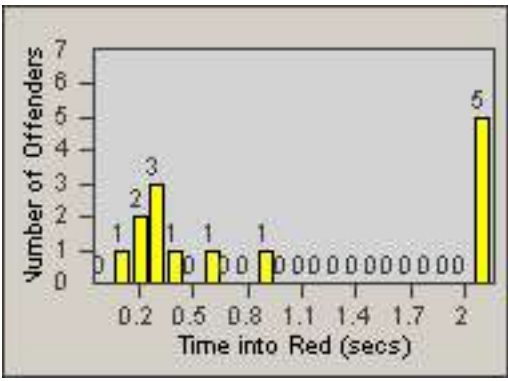

Redflex Redlight Offender Statistics

CONTRACT: Culver City
DATE FROM: 01-Jun-2017

LOCATION: CC-SLBU-01 Slauson Avenue and Buckingham Pkwy
DATE TO: 30-Jun-2017

LANE 4