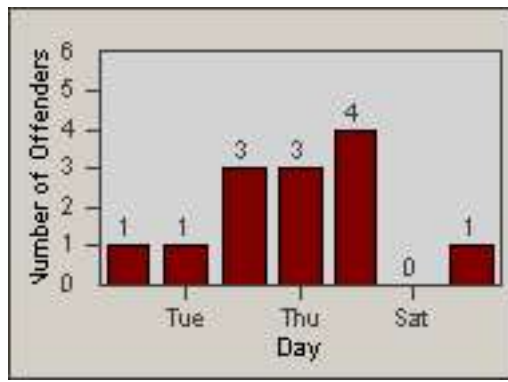

Redflex Redlight Offender Statistics

CONTRACT: Culver City
 DATE FROM: 01-Jun-2017

LOCATION: CC-JEOV-03 Jefferson and Overland
 DATE TO: 30-Jun-2017

LANE 1

LANE 2

LANE 3

Redflex Redlight Offender Statistics