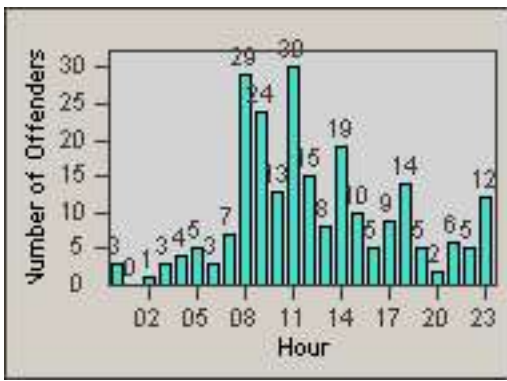

CONTRACT: Culver City
 DATE FROM: 01-Jun-2017

LOCATION: CC-SLBU-01 Slauson Avenue and Buckingham Pkwy
 DATE TO: 30-Jun-2017

LANE 4

LANE 5

LANE TOTAL

Redflex Redlight Offender Statistics

CONTRACT: Culver City LOCATION: CC-SLBU-01 Slauson Avenue and Buckingham Pkwy
DATE FROM: 01-Jun-2017 DATE TO: 30-Jun-2017