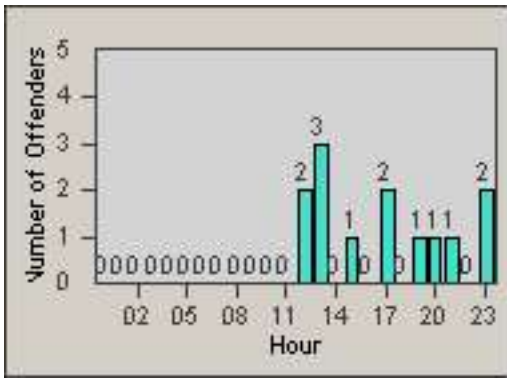

Redflex Redlight Offender Statistics

CONTRACT: Culver City
 DATE FROM: 01-Jun-2017

LOCATION: CC-SEGV-01 Sepulveda and Green Valley Circle
 DATE TO: 30-Jun-2017

LANE 1

LANE 2

LANE 3

Redflex Redlight Offender Statistics