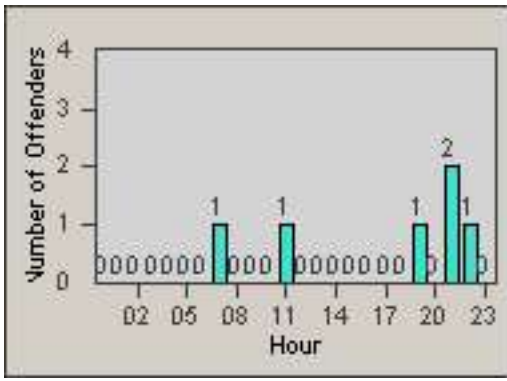

Redflex Redlight Offender Statistics

CONTRACT: Culver City
 DATE FROM: 01-Jun-2017

LOCATION: CC-NAWA-01 National Blvd and W Washington Blvd
 DATE TO: 30-Jun-2017

LANE 1

LANE 2

LANE 3

Redflex Redlight Offender Statistics