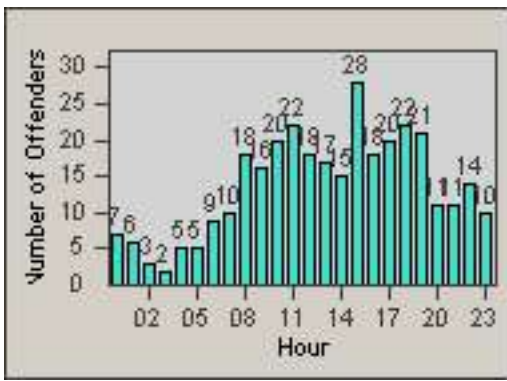

CONTRACT: Culver City
 DATE FROM: 01-Jun-2017

LOCATION: CC-SEWA-01 Sepulveda Blvd and W Washington Blvd
 DATE TO: 30-Jun-2017

LANE 4

LANE 5

LANE TOTAL

Redflex Redlight Offender Statistics

CONTRACT: Culver City LOCATION: CC-SEWA-01 Sepulveda Blvd and W Washington Blvd
DATE FROM: 01-Jun-2017 DATE TO: 30-Jun-2017