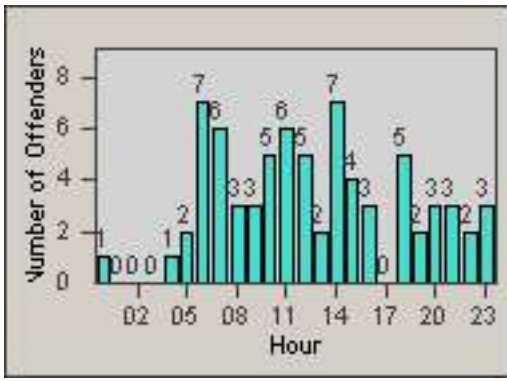

Redflex Redlight Offender Statistics

CONTRACT: Culver City
 DATE FROM: 01-Jun-2017

LOCATION: CC-SEGV-03 Sepulveda and Green Valley Circle
 DATE TO: 30-Jun-2017

LANE 1

LANE 2

LANE 3

Redflex Redlight Offender Statistics