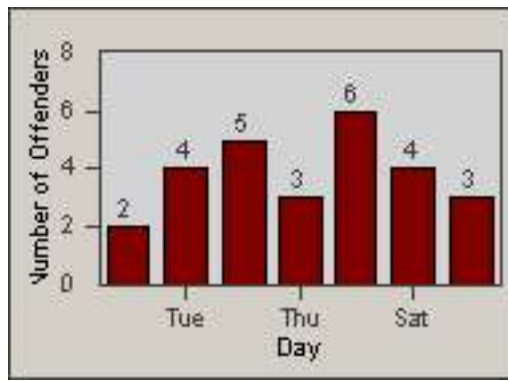

Redflex Redlight Offender Statistics

CONTRACT: Culver City
 DATE FROM: 01-Jun-2017

LOCATION: CC-SEGV-01 Sepulveda and Green Valley Circle
 DATE TO: 30-Jun-2017

LANE 1

LANE 2

LANE 3

Redflex Redlight Offender Statistics