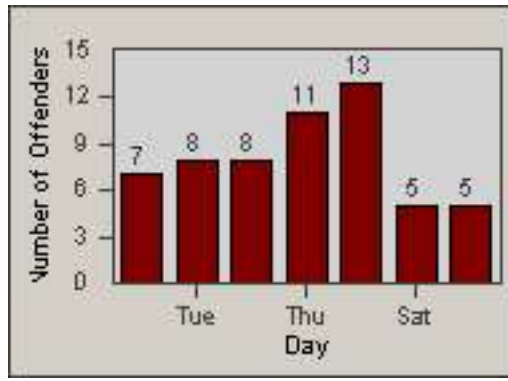

Redflex Redlight Offender Statistics

CONTRACT: Culver City
DATE FROM: 01-Jun-2017

LOCATION: CC-SEGV-01 Sepulveda and Green Valley Circle
DATE TO: 30-Jun-2017

LANE 4