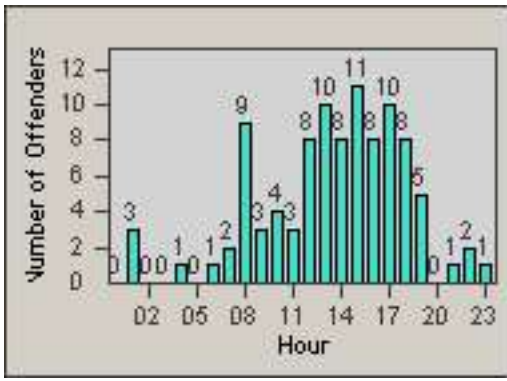

Redflex Redlight Offender Statistics

CONTRACT: Culver City
 DATE FROM: 01-Jun-2017

LOCATION: CC-JEOV-03 Jefferson and Overland
 DATE TO: 30-Jun-2017

LANE 1

LANE 2

LANE 3

Redflex Redlight Offender Statistics