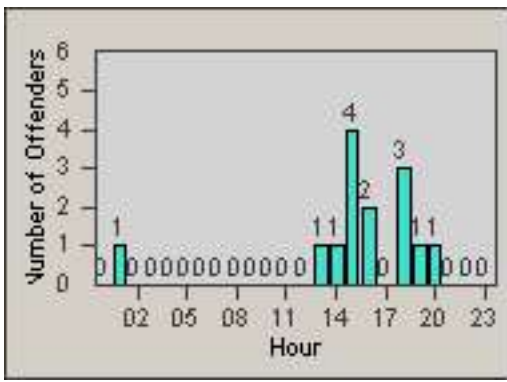

Redflex Redlight Offender Statistics

CONTRACT: Culver City
 DATE FROM: 01-Jun-2017

LOCATION: CC-SESL-03 Sepulveda Blvd and Slauson Avenue
 DATE TO: 30-Jun-2017

LANE 1

LANE 2

LANE 3

Redflex Redlight Offender Statistics