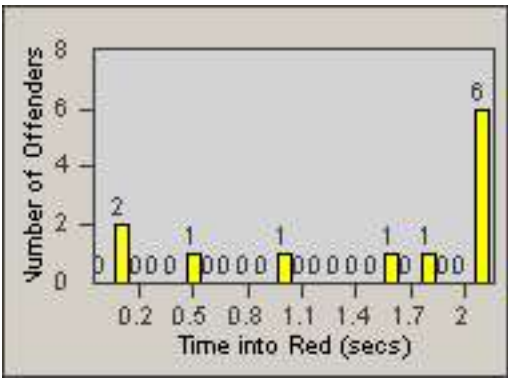

Redflex Redlight Offender Statistics

CONTRACT: Culver City
DATE FROM: 01-Jun-2017

LOCATION: CC-NAWA-03 National Blvd and W Washington Blvd
DATE TO: 30-Jun-2017

LANE 1