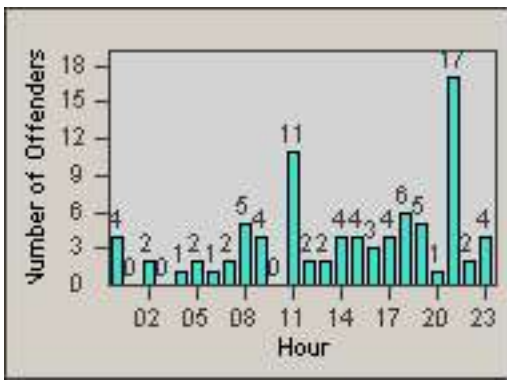

CONTRACT: Culver City
 DATE FROM: 01-Jun-2017

LOCATION: CC-SLB-03 Slauson Avenue and Buckingham Pkwy
 DATE TO: 30-Jun-2017

LANE 4

LANE 5

LANE TOTAL

Redflex Redlight Offender Statistics

CONTRACT: Culver City LOCATION: CC-SLBU-03 Slauson Avenue and Buckingham Pkwy
DATE FROM: 01-Jun-2017 DATE TO: 30-Jun-2017

Redflex Redlight Offender Statistics

CONTRACT: Culver City
 DATE FROM: 01-Jun-2017

LOCATION: CC-WABE-01 Washington and Beethoven
 DATE TO: 30-Jun-2017

LANE 1

LANE 2

LANE 3

Redflex Redlight Offender Statistics