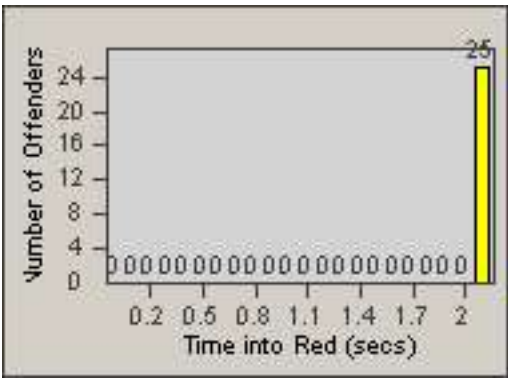

Redflex Redlight Offender Statistics

CONTRACT: Culver City
 DATE FROM: 01-Jun-2017

LOCATION: CC-SLBU-03 Slauson Avenue and Buckingham Pkwy
 DATE TO: 30-Jun-2017

LANE 1

LANE 2

LANE 3

Redflex Redlight Offender Statistics