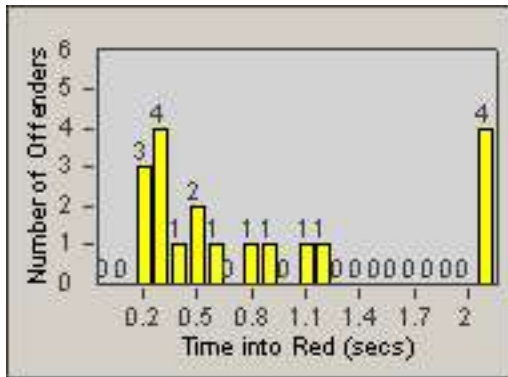

Redflex Redlight Offender Statistics

CONTRACT: Culver City
 DATE FROM: 01-Jun-2017

LOCATION: CC-WABE-03 Washington and Beethoven
 DATE TO: 30-Jun-2017

LANE 4

LANE 5

LANE TOTAL

Redflex Redlight Offender Statistics

CONTRACT: Culver City LOCATION: CC-WABE-03 Washington and Beethoven
DATE FROM: 01-Jun-2017 DATE TO: 30-Jun-2017

Redflex Redlight Offender Statistics

CONTRACT: Culver City
 DATE FROM: 01-Jun-2017

LOCATION: CC-WACE-01 Washington Place and Centinela
 DATE TO: 30-Jun-2017

LANE 1

LANE 2

LANE 3

Redflex Redlight Offender Statistics

CONTRACT: Culver City
 DATE FROM: 01-Jun-2017

LOCATION: CC-WACE-01 Washington Place and Centinela
 DATE TO: 30-Jun-2017

LANE 4

LANE 5

Redflex Redlight Offender Statistics

CONTRACT: Culver City
 DATE FROM: 01-Jun-2017

LOCATION: CC-WACE-01 Washington Place and Centinela
 DATE TO: 30-Jun-2017

LANE TOTAL