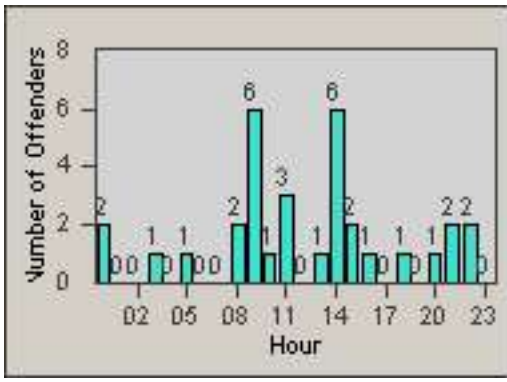

Redflex Redlight Offender Statistics

CONTRACT: Culver City
DATE FROM: 01-Jun-2017

LOCATION: CC-JEDU-01 Jefferson and Duquesne
DATE TO: 30-Jun-2017

LANE 1