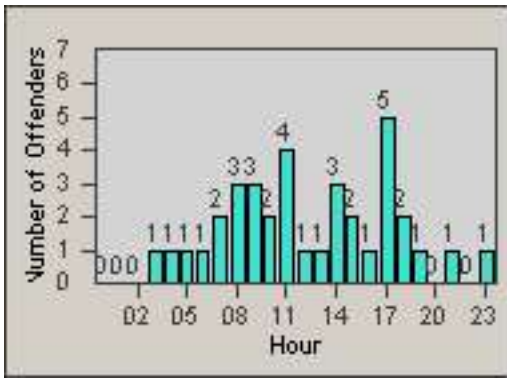

Redflex Redlight Offender Statistics

CONTRACT: Culver City
 DATE FROM: 01-Jun-2017

LOCATION: CC-SLBU-01 Slauson Avenue and Buckingham Pkwy
 DATE TO: 30-Jun-2017

LANE 1

LANE 2

LANE 3

Redflex Redlight Offender Statistics