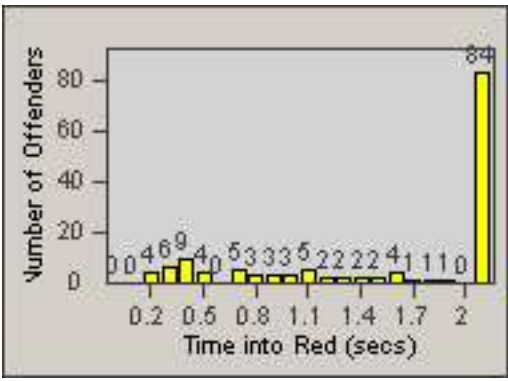

Redflex Redlight Offender Statistics

CONTRACT: Culver City
DATE FROM: 01-Jun-2017

LOCATION: CC-CIWA-01 La Cienega and Washington Blvd
DATE TO: 30-Jun-2017

LANE 4