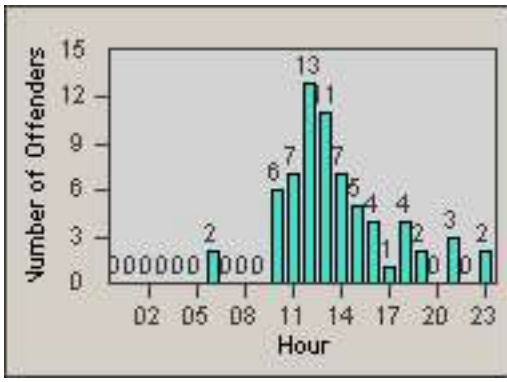

Redflex Redlight Offender Statistics

CONTRACT: Culver City
DATE FROM: 01-Jun-2017

LOCATION: CC-JECO-01 Jefferson Blvd and Cota St
DATE TO: 30-Jun-2017

LANE 1