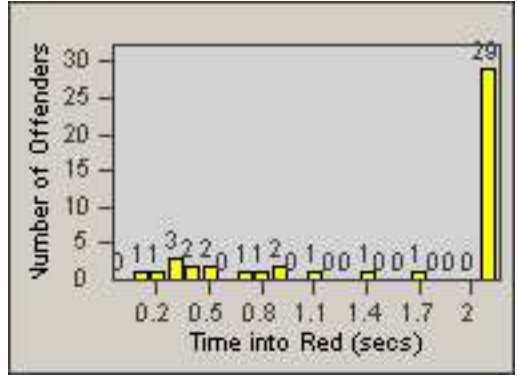

Redflex Redlight Offender Statistics

CONTRACT: Culver City
 DATE FROM: 01-Jun-2017

LOCATION: CC-WABE-03 Washington and Beethoven
 DATE TO: 30-Jun-2017

LANE 4

LANE 5

LANE TOTAL

Redflex Redlight Offender Statistics

CONTRACT: Culver City LOCATION: CC-WABE-03 Washington and Beethoven
DATE FROM: 01-Jun-2017 DATE TO: 30-Jun-2017

Redflex Redlight Offender Statistics

CONTRACT: Culver City
 DATE FROM: 01-Jun-2017

LOCATION: CC-WACE-01 Washington Place and Centinela
 DATE TO: 30-Jun-2017

LANE 1

LANE 2

LANE 3

Redflex Redlight Offender Statistics

CONTRACT: Culver City
 DATE FROM: 01-Jun-2017

LOCATION: CC-WACE-01 Washington Place and Centinela
 DATE TO: 30-Jun-2017

LANE 4

LANE 5