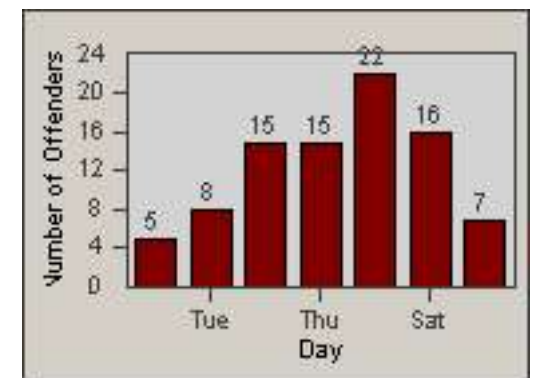

Redflex Redlight Offender Statistics

CONTRACT: Culver City

LOCATION: CC-WABE-03 Washington and Beethoven

DATE FROM: 01-Jun-2017

DATE TO: 30-Jun-2017

LANE 1

LANE 2

LANE 3