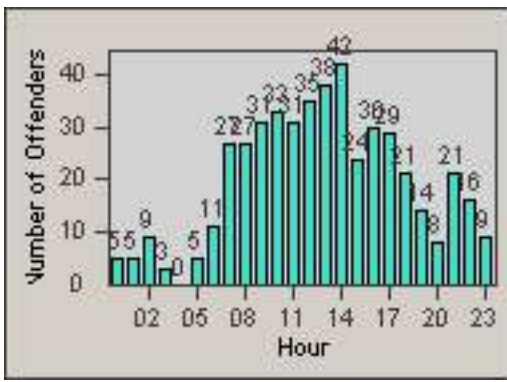

Redflex Redlight Offender Statistics

CONTRACT: Culver City
 DATE FROM: 01-Jun-2017

LOCATION: CC-CEWA-01 Centinela and Washington Place
 DATE TO: 30-Jun-2017

LANE 1

LANE 2

LANE 3

Redflex Redlight Offender Statistics

CONTRACT: Culver City
 DATE FROM: 01-Jun-2017

LOCATION: CC-CEWA-01 Centinela and Washington Place
 DATE TO: 30-Jun-2017

LANE 4

LANE 5

LANE TOTAL

Redflex Redlight Offender Statistics

CONTRACT: Culver City **LOCATION:** CC-CEWA-01 Centinela and Washington Place
DATE FROM: 01-Jun-2017 **DATE TO:** 30-Jun-2017