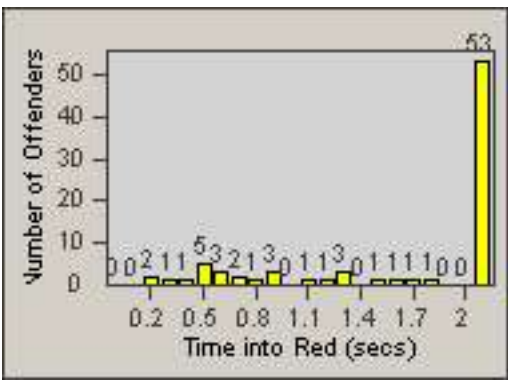

Redflex Redlight Offender Statistics

CONTRACT: Culver City
 DATE FROM: 01-Jun-2017

LOCATION: CC-JEDU-03 Jefferson and Duquesne
 DATE TO: 30-Jun-2017

LANE 1

LANE 2

LANE 3

Redflex Redlight Offender Statistics