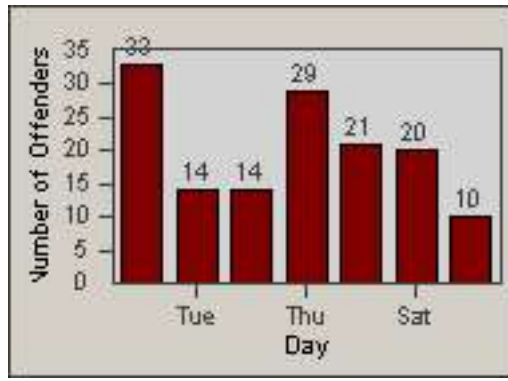

Redflex Redlight Offender Statistics

CONTRACT: Culver City
DATE FROM: 01-Jun-2017

LOCATION: CC-CIWA-01 La Cienega and Washington Blvd
DATE TO: 30-Jun-2017

LANE 4