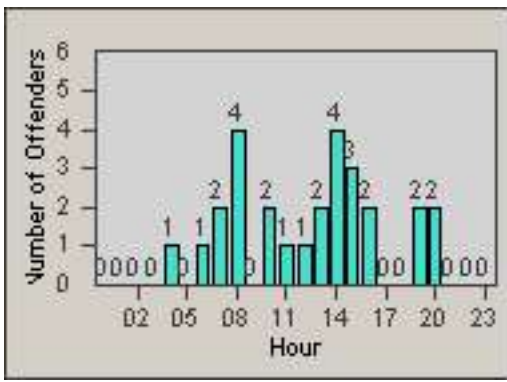

Redflex Redlight Offender Statistics

CONTRACT: Culver City
 DATE FROM: 01-Jun-2017

LOCATION: CC-SESL-01 Sepulveda Blvd and Slauson Avenue
 DATE TO: 30-Jun-2017

LANE 1

LANE 2

LANE 3

Redflex Redlight Offender Statistics