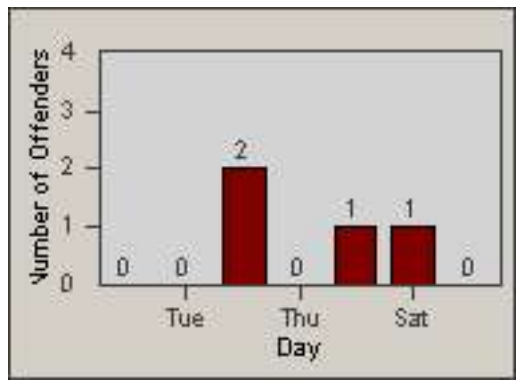

Redflex Redlight Offender Statistics

CONTRACT: Culver City
DATE FROM: 01-Jun-2017

LOCATION: CC-SLB-03 Slauson Avenue and Buckingham Pkwy
DATE TO: 30-Jun-2017

LANE 4

LANE 5

LANE TOTAL