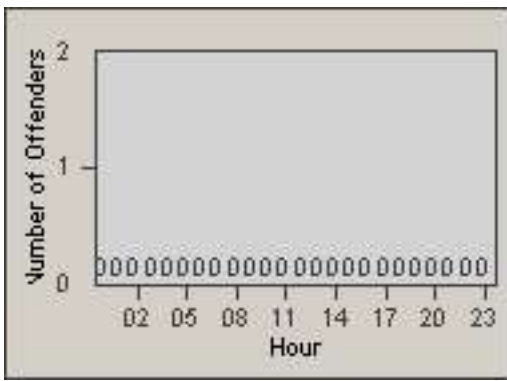

Redflex Redlight Offender Statistics

CONTRACT: Culver City
DATE FROM: 01-Jun-2017

LOCATION: CC-SEWA-03 Sepulveda Blvd and W Washington Blvd
DATE TO: 30-Jun-2017

LANE 4

LANE 5

LANE TOTAL