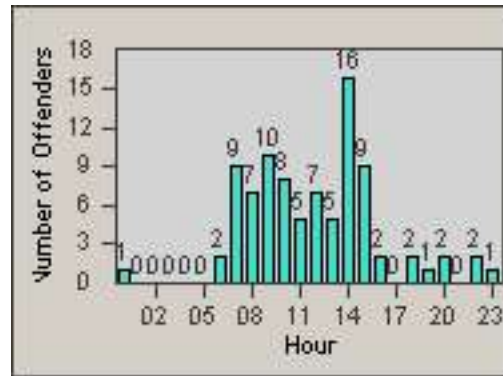

CONTRACT: Culver City
 DATE FROM: 01-Jun-2017

LOCATION: CC-WABE-01 Washington and Beethoven
 DATE TO: 30-Jun-2017

LANE 4

LANE 5

LANE TOTAL

Redflex Redlight Offender Statistics

CONTRACT: Culver City LOCATION: CC-WABE-01 Washington and Beethoven
DATE FROM: 01-Jun-2017 DATE TO: 30-Jun-2017

Redflex Redlight Offender Statistics

CONTRACT: Culver City

LOCATION: CC-WABE-03 Washington and Beethoven

DATE FROM: 01-Jun-2017

DATE TO: 30-Jun-2017

LANE 1

LANE 2

LANE 3

Redflex Redlight Offender Statistics

CONTRACT: Culver City
 DATE FROM: 01-Jun-2017

LOCATION: CC-WABE-03 Washington and Beethoven
 DATE TO: 30-Jun-2017

LANE 4

LANE 5

LANE TOTAL

Redflex Redlight Offender Statistics

CONTRACT: Culver City LOCATION: CC-WABE-03 Washington and Beethoven
DATE FROM: 01-Jun-2017 DATE TO: 30-Jun-2017

Redflex Redlight Offender Statistics

CONTRACT: Culver City
 DATE FROM: 01-Jun-2017

LOCATION: CC-WACE-01 Washington Place and Centinela
 DATE TO: 30-Jun-2017