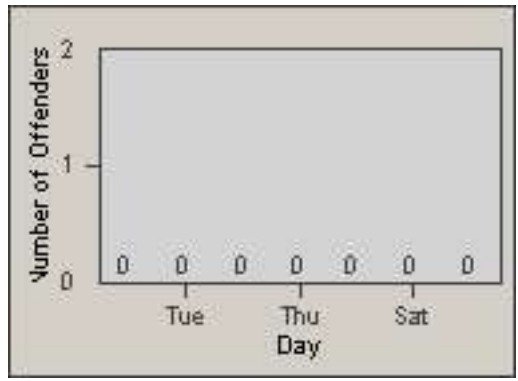

Redflex Redlight Offender Statistics

CONTRACT: Culver City
DATE FROM: 01-Jun-2017

LOCATION: CC-SEWA-01 Sepulveda Blvd and W Washington Blvd
DATE TO: 30-Jun-2017

LANE 4