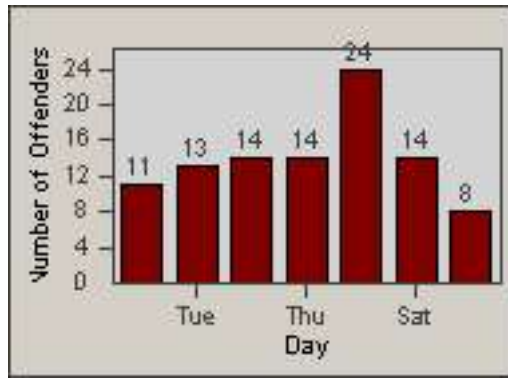

Redflex Redlight Offender Statistics

CONTRACT: Culver City
 DATE FROM: 01-Jun-2017

LOCATION: CC-JEOV-03 Jefferson and Overland
 DATE TO: 30-Jun-2017

LANE 1

LANE 2

LANE 3

Redflex Redlight Offender Statistics