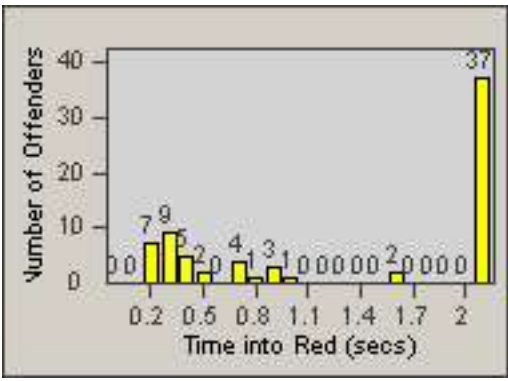

Redflex Redlight Offender Statistics

CONTRACT: Culver City
 DATE FROM: 01-Jun-2017

LOCATION: CC-JECO-01 Jefferson Blvd and Cota St
 DATE TO: 30-Jun-2017

LANE 1

LANE 2

LANE 3

Redflex Redlight Offender Statistics