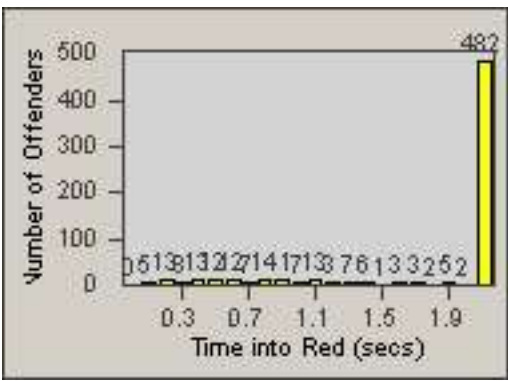

LOCATION: CC-OVWA-01 Overland Ave
 DATE TO: 30-Jun-2017

LANE 4

LANE 5

LANE TOTAL

Redflex Redlight Offender Statistics

CONTRACT: Culver City LOCATION: CC-OVWA-01 Overland Ave
DATE FROM: 01-Jun-2017 DATE TO: 30-Jun-2017