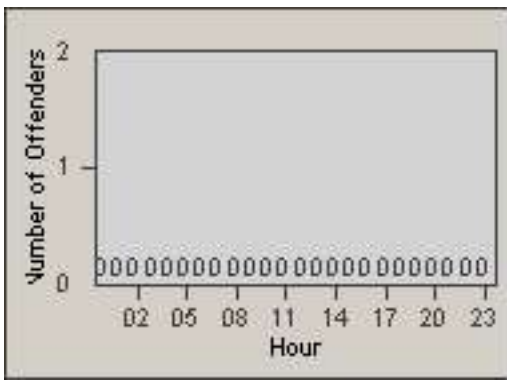

Redflex Redlight Offender Statistics

CONTRACT: Culver City
DATE FROM: 01-Jun-2017

LOCATION: CC-SEGV-03 Sepulveda and Green Valley Circle
DATE TO: 30-Jun-2017

LANE 4

LANE 5

LANE TOTAL