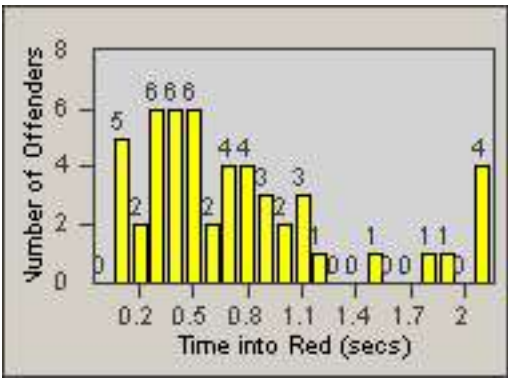

Redflex Redlight Offender Statistics

CONTRACT: Culver City
DATE FROM: 01-Jun-2017

LOCATION: CC-OVWA-03 Overland Ave
DATE TO: 30-Jun-2017

LANE 1