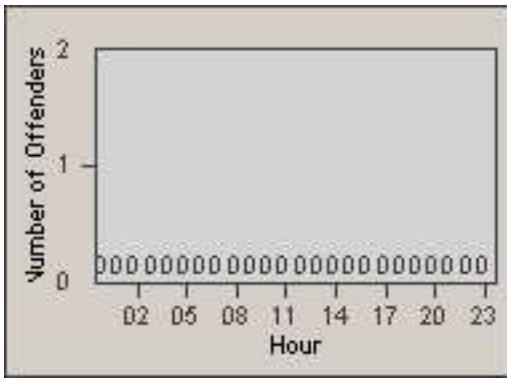

Redflex Redlight Offender Statistics

CONTRACT: Culver City
DATE FROM: 01-Jun-2017

LOCATION: CC-SEWA-03 Sepulveda Blvd and W Washington Blvd
DATE TO: 30-Jun-2017

LANE 4