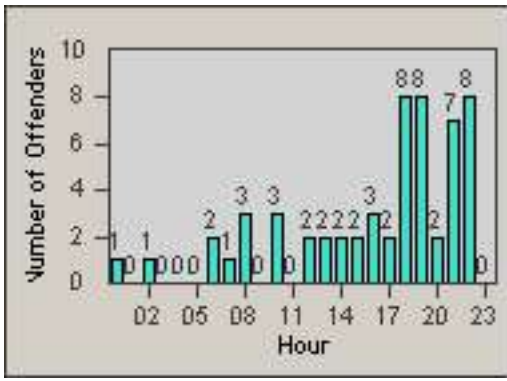

Redflex Redlight Offender Statistics

CONTRACT: Culver City
DATE FROM: 01-Jun-2017

LOCATION: CC-SEGV-01 Sepulveda and Green Valley Circle
DATE TO: 30-Jun-2017

LANE 4