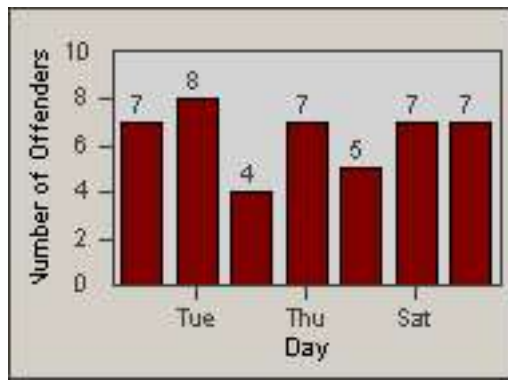

Redflex Redlight Offender Statistics

CONTRACT: Culver City
 DATE FROM: 01-Jun-2017

LOCATION: CC-SLBU-01 Slauson Avenue and Buckingham Pkwy
 DATE TO: 30-Jun-2017

LANE 1

LANE 2

LANE 3

Redflex Redlight Offender Statistics