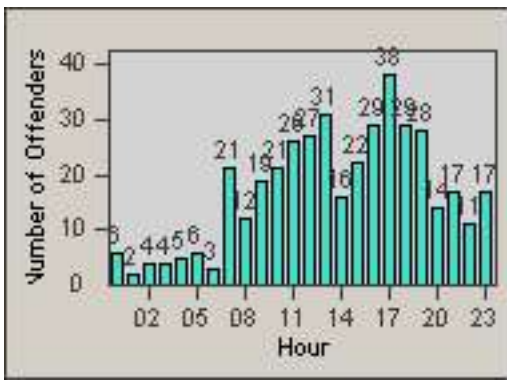

CONTRACT: Culver City
 DATE FROM: 01-Jun-2017

LOCATION: CC-SEWA-03 Sepulveda Blvd and W Washington Blvd
 DATE TO: 30-Jun-2017

LANE 4

LANE 5

LANE TOTAL

Redflex Redlight Offender Statistics

CONTRACT: Culver City LOCATION: CC-SEWA-03 Sepulveda Blvd and W Washington Blvd
DATE FROM: 01-Jun-2017 DATE TO: 30-Jun-2017