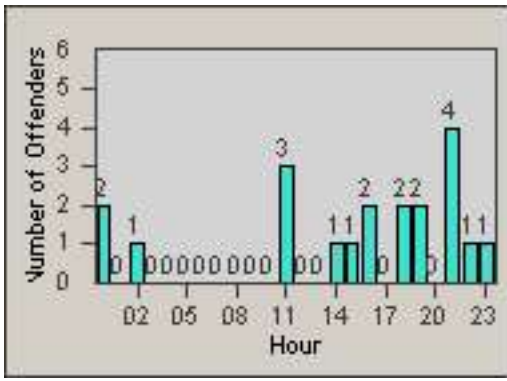

Redflex Redlight Offender Statistics

CONTRACT: Culver City
DATE FROM: 01-Jun-2017

LOCATION: CC-SLB-03 Slauson Avenue and Buckingham Pkwy
DATE TO: 30-Jun-2017

LANE 4