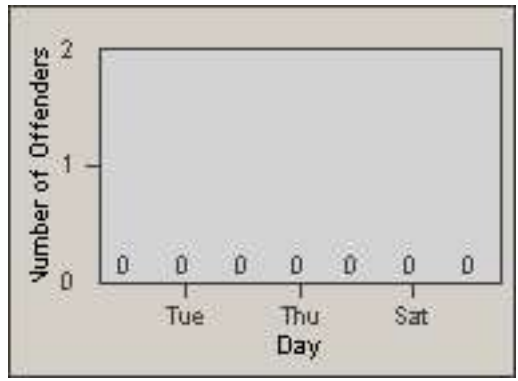

Redflex Redlight Offender Statistics

CONTRACT: Culver City
DATE FROM: 01-Jun-2017

LOCATION: CC-WABE-03 Washington and Beethoven
DATE TO: 30-Jun-2017

LANE 4