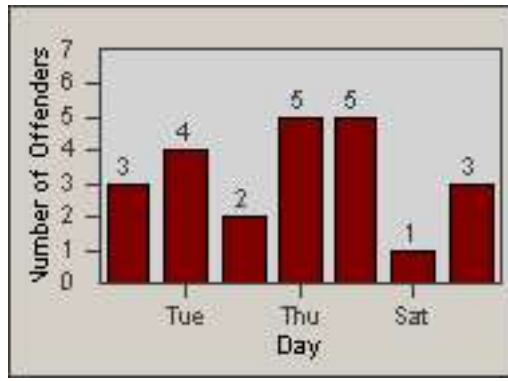

Redflex Redlight Offender Statistics

CONTRACT: Culver City
DATE FROM: 01-Jun-2017

LOCATION: CC-NAWA-03 National Blvd and W Washington Blvd
DATE TO: 30-Jun-2017

LANE 4