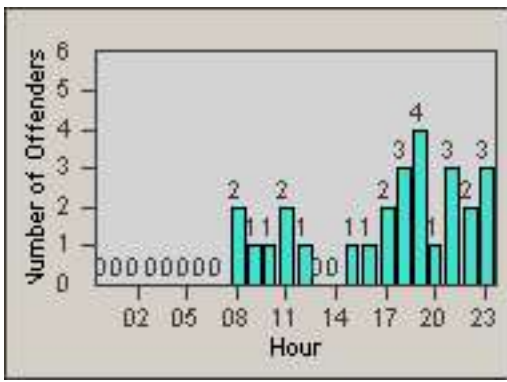

Redflex Redlight Offender Statistics

CONTRACT: Culver City
 DATE FROM: 01-Jun-2017

LOCATION: CC-SEGV-01 Sepulveda and Green Valley Circle
 DATE TO: 30-Jun-2017

LANE 1

LANE 2

LANE 3

Redflex Redlight Offender Statistics