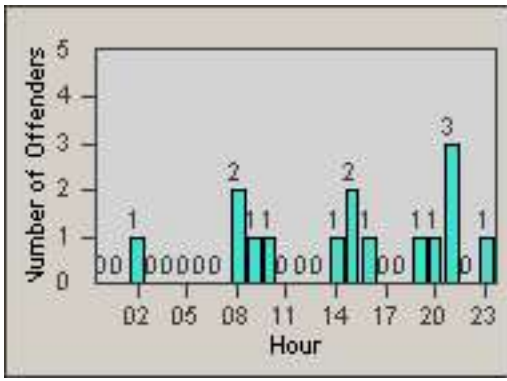

Redflex Redlight Offender Statistics

CONTRACT: Culver City
DATE FROM: 01-Jun-2017

LOCATION: CC-JEOV-03 Jefferson and Overland
DATE TO: 30-Jun-2017

LANE 4