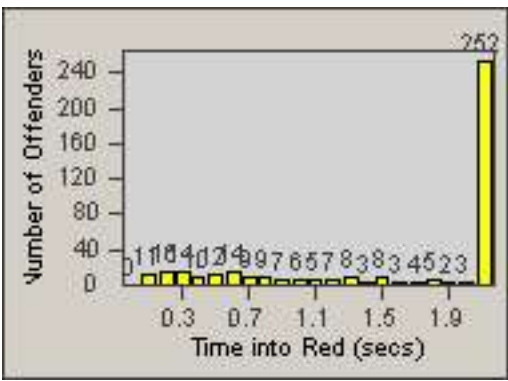

CONTRACT: Culver City
 DATE FROM: 01-Jun-2017

LOCATION: CC-SEWA-03 Sepulveda Blvd and W Washington Blvd
 DATE TO: 30-Jun-2017

LANE 4

LANE 5

LANE TOTAL

Redflex Redlight Offender Statistics

CONTRACT: Culver City LOCATION: CC-SEWA-03 Sepulveda Blvd and W Washington Blvd
DATE FROM: 01-Jun-2017 DATE TO: 30-Jun-2017