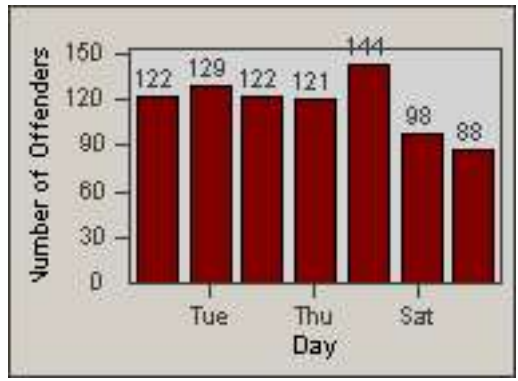

Redflex Redlight Offender Statistics

CONTRACT: Culver City
DATE FROM: 01-Jun-2017

LOCATION: CC-OVWA-03 Overland Ave
DATE TO: 30-Jun-2017

LANE 4