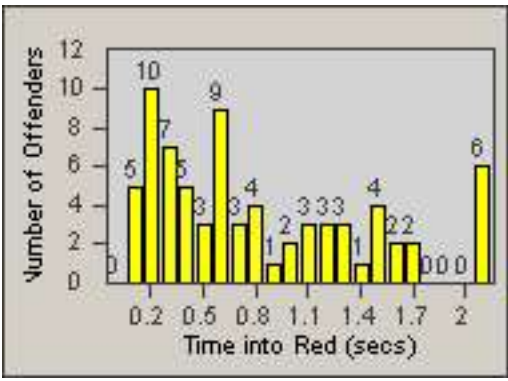

Redflex Redlight Offender Statistics

CONTRACT: Culver City
 DATE FROM: 01-Jun-2017

LOCATION: CC-SEGV-03 Sepulveda and Green Valley Circle
 DATE TO: 30-Jun-2017

LANE 1

LANE 2

LANE 3

Redflex Redlight Offender Statistics