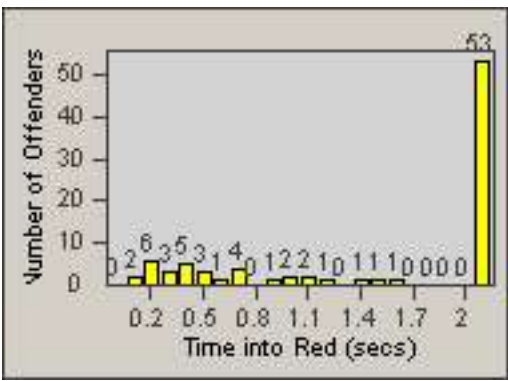

CONTRACT: Culver City
 DATE FROM: 01-Jun-2017

LOCATION: CC-SLB-03 Slauson Avenue and Buckingham Pkwy
 DATE TO: 30-Jun-2017

LANE 4

LANE 5

LANE TOTAL

Redflex Redlight Offender Statistics

CONTRACT: Culver City LOCATION: CC-SLBU-03 Slauson Avenue and Buckingham Pkwy
DATE FROM: 01-Jun-2017 DATE TO: 30-Jun-2017