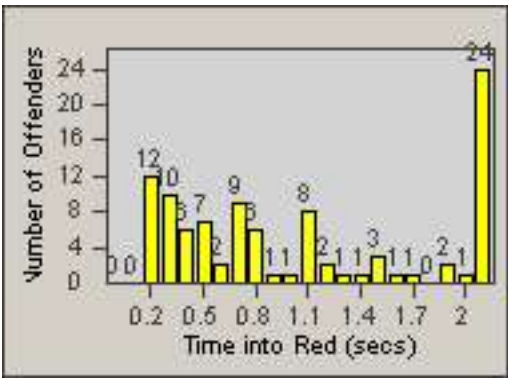

Redflex Redlight Offender Statistics

CONTRACT: Culver City
 DATE FROM: 01-Jun-2017

LOCATION: CC-JEOV-03 Jefferson and Overland
 DATE TO: 30-Jun-2017

LANE 1

LANE 2

LANE 3

Redflex Redlight Offender Statistics