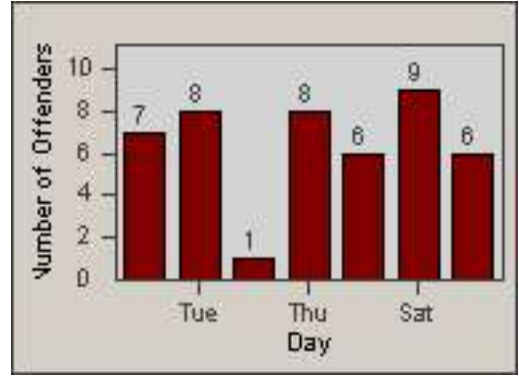

Redflex Redlight Offender Statistics

CONTRACT: Culver City
DATE FROM: 01-Jun-2017

LOCATION: CC-WACE-01 Washington Place and Centinela
DATE TO: 30-Jun-2017

LANE 1

LANE 2

LANE 3