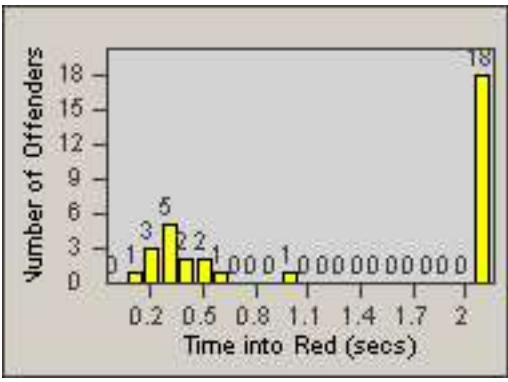

Redflex Redlight Offender Statistics

CONTRACT: Culver City
DATE FROM: 01-Jun-2017

LOCATION: CC-SLBU-01 Slauson Avenue and Buckingham Pkwy
DATE TO: 30-Jun-2017

LANE 1