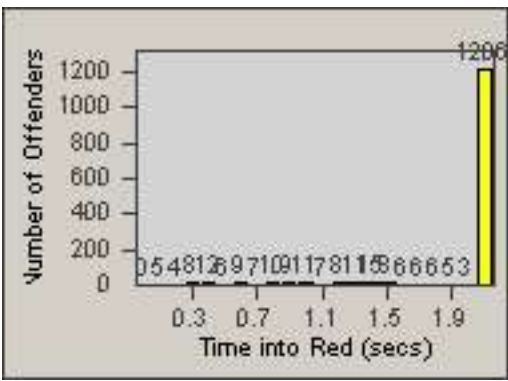

Redflex Redlight Offender Statistics

CONTRACT: Culver City
DATE FROM: 01-Jun-2017

LOCATION: CC-NAWA-03 National Blvd and W Washington Blvd
DATE TO: 30-Jun-2017

LANE 4

LANE 5

LANE TOTAL