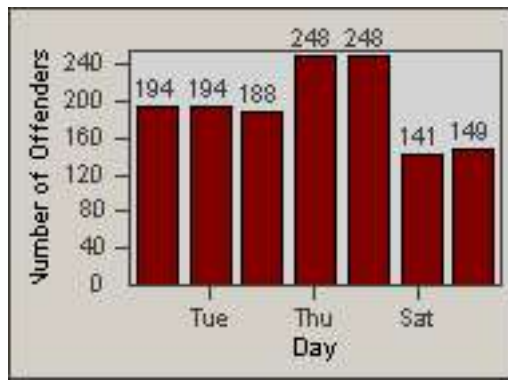

Redflex Redlight Offender Statistics

CONTRACT: Culver City
DATE FROM: 01-Jun-2017

LOCATION: CC-NAWA-03 National Blvd and W Washington Blvd
DATE TO: 30-Jun-2017

LANE 4

LANE 5

LANE TOTAL