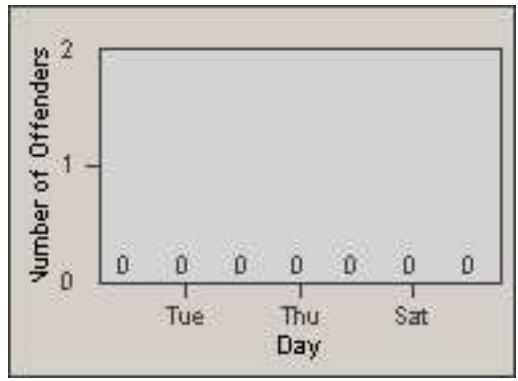

Redflex Redlight Offender Statistics

CONTRACT: Culver City
DATE FROM: 01-Jun-2017

LOCATION: CC-WABE-01 Washington and Beethoven
DATE TO: 30-Jun-2017

LANE 4