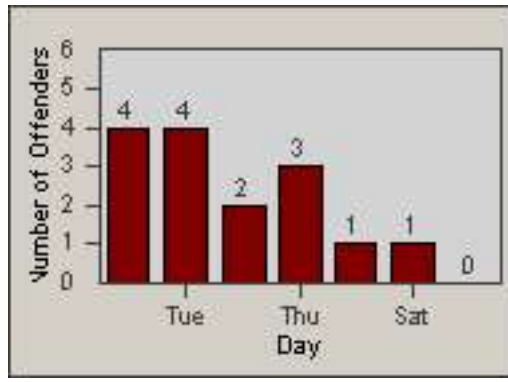

Redflex Redlight Offender Statistics

CONTRACT: Culver City
 DATE FROM: 01-Jun-2017

LOCATION: CC-CEWA-01 Centinela and Washington Place
 DATE TO: 30-Jun-2017

LANE 1

LANE 2

LANE 3

Redflex Redlight Offender Statistics