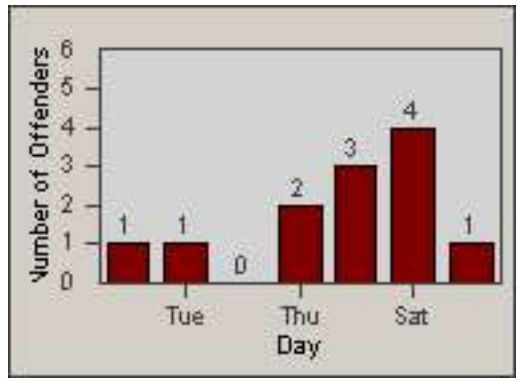

Redflex Redlight Offender Statistics

CONTRACT: Culver City
DATE FROM: 01-Jun-2017

LOCATION: CC-NAWA-03 National Blvd and W Washington Blvd
DATE TO: 30-Jun-2017

LANE 1