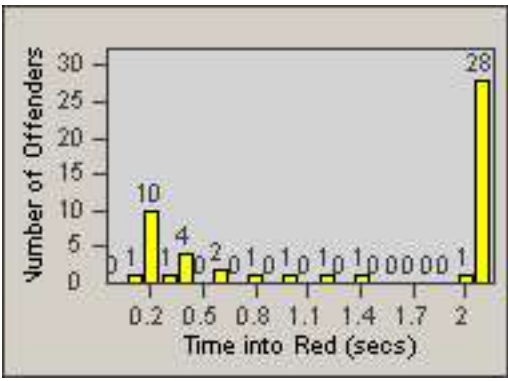

Redflex Redlight Offender Statistics

CONTRACT: Culver City
 DATE FROM: 01-Jun-2017

LOCATION: CC-SEGV-01 Sepulveda and Green Valley Circle
 DATE TO: 30-Jun-2017

LANE 1

LANE 2

LANE 3

Redflex Redlight Offender Statistics