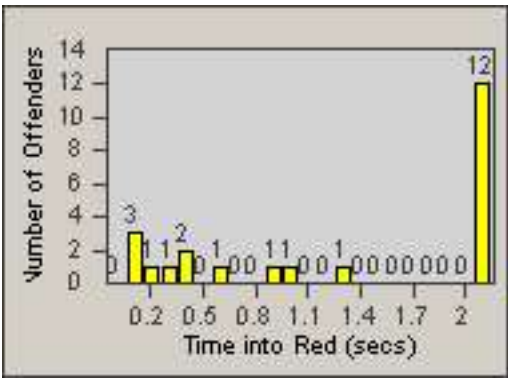

Redflex Redlight Offender Statistics

CONTRACT: Culver City
DATE FROM: 01-Jun-2017

LOCATION: CC-NAWA-03 National Blvd and W Washington Blvd
DATE TO: 30-Jun-2017

LANE 4