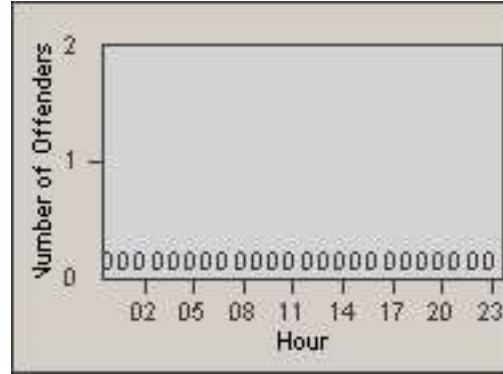

Redflex Redlight Offender Statistics

CONTRACT: Culver City   LOCATION: CC-JEDU-03 Jefferson and Duquesne
DATE FROM: 01-Jun-2017   DATE TO: 30-Jun-2017

LANE 4