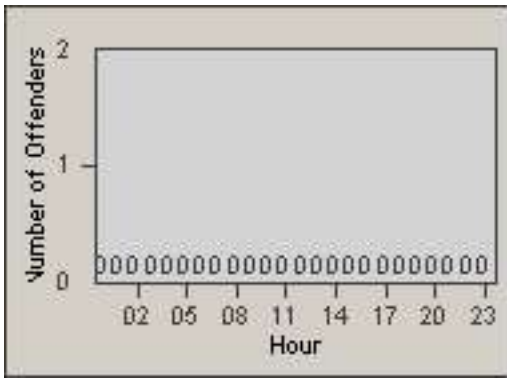

Redflex Redlight Offender Statistics

CONTRACT: Culver City
DATE FROM: 01-Jun-2017

LOCATION: CC-WABE-01 Washington and Beethoven
DATE TO: 30-Jun-2017

LANE 4