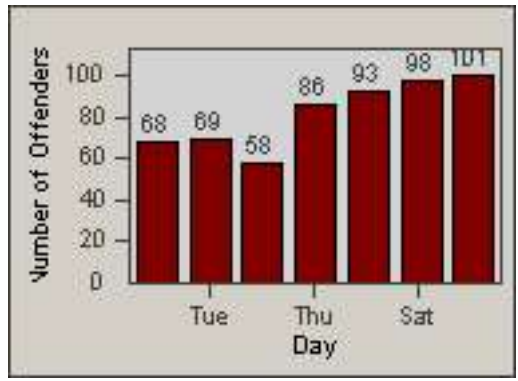

Redflex Redlight Offender Statistics

CONTRACT: Culver City
DATE FROM: 01-Jun-2017

LOCATION: CC-OVWA-01 Overland Ave
DATE TO: 30-Jun-2017

LANE 4