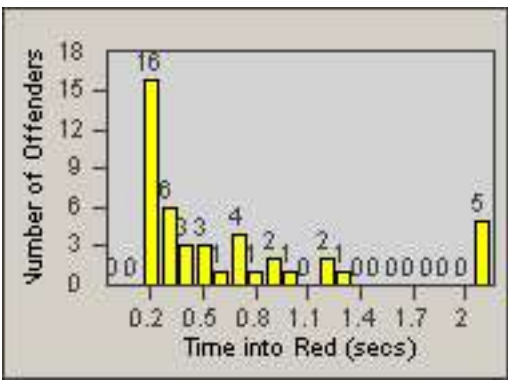

Redflex Redlight Offender Statistics

CONTRACT: Culver City
 DATE FROM: 01-Jun-2017

LOCATION: CC-CIWA-01 La Cienega and Washington Blvd
 DATE TO: 30-Jun-2017

LANE 1

LANE 2

LANE 3

Redflex Redlight Offender Statistics