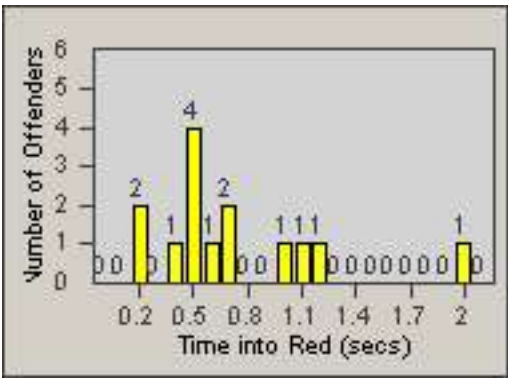

Redflex Redlight Offender Statistics

CONTRACT: Culver City
DATE FROM: 01-Jun-2017

LOCATION: CC-SEWA-01 Sepulveda Blvd and W Washington Blvd
DATE TO: 30-Jun-2017

LANE 1