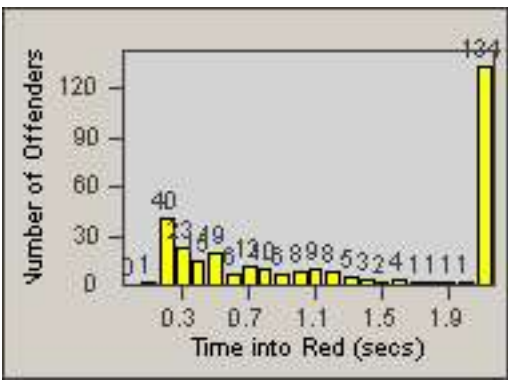

CONTRACT: Culver City
 DATE FROM: 01-Jun-2017

LOCATION: CC-CIWA-01 La Cienega and Washington Blvd
 DATE TO: 30-Jun-2017

LANE 4

LANE 5

LANE TOTAL

Redflex Redlight Offender Statistics

CONTRACT: Culver City LOCATION: CC-CIWA-01 La Cienega and Washington Blvd
DATE FROM: 01-Jun-2017 DATE TO: 30-Jun-2017