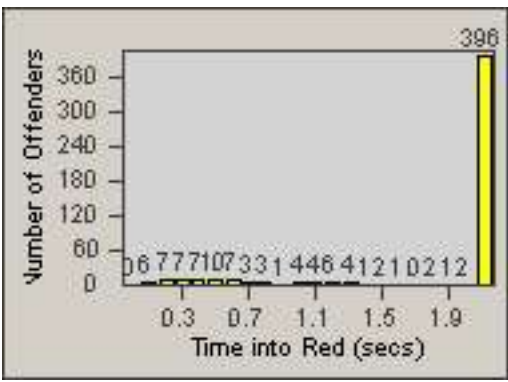

Redflex Redlight Offender Statistics

CONTRACT: Culver City
 DATE FROM: 01-Jun-2017

LOCATION: CC-CEWA-01 Centinela and Washington Place
 DATE TO: 30-Jun-2017

LANE 1

LANE 2

LANE 3

Redflex Redlight Offender Statistics