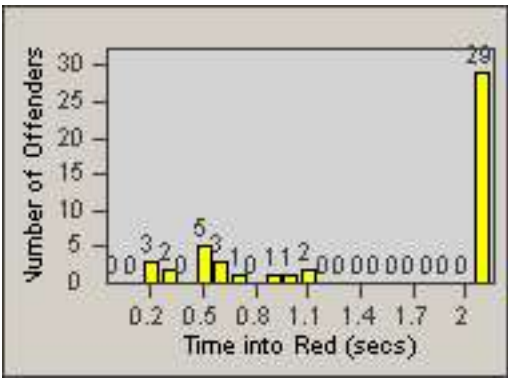

Redflex Redlight Offender Statistics

CONTRACT: Culver City
DATE FROM: 01-Jun-2017

LOCATION: CC-CIWA-01 La Cienega and Washington Blvd
DATE TO: 30-Jun-2017

LANE 1