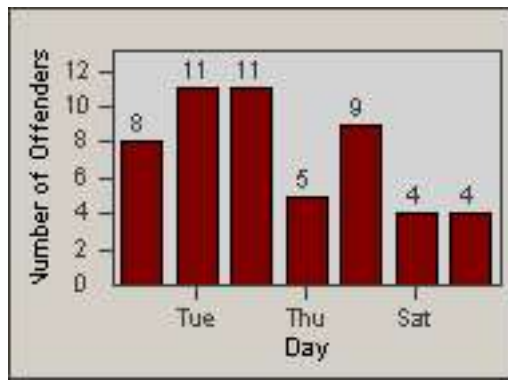

Redflex Redlight Offender Statistics

CONTRACT: Culver City
 DATE FROM: 01-Jun-2017

LOCATION: CC-OVWA-03 Overland Ave
 DATE TO: 30-Jun-2017

LANE 1

LANE 2

LANE 3

Redflex Redlight Offender Statistics

CONTRACT: Culver City
 DATE FROM: 01-Jun-2017