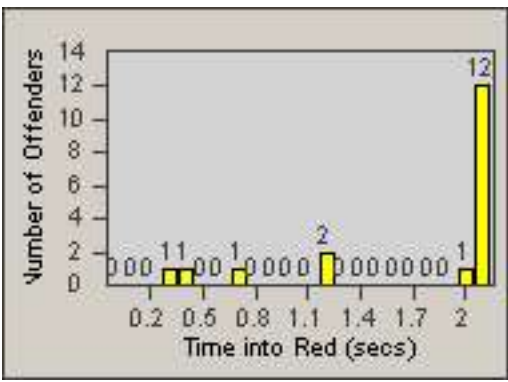

Redflex Redlight Offender Statistics

CONTRACT: Culver City
 DATE FROM: 01-Jun-2017

LOCATION: CC-NAWA-03 National Blvd and W Washington Blvd
 DATE TO: 30-Jun-2017

LANE 1

LANE 2

LANE 3

Redflex Redlight Offender Statistics