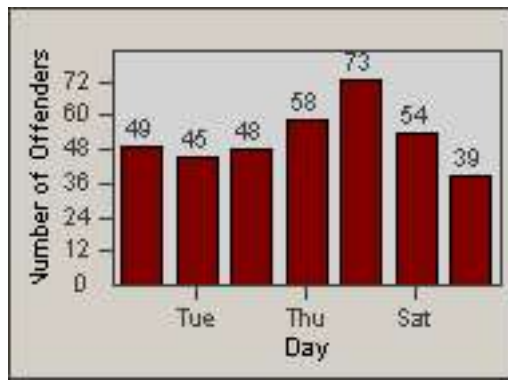

Redflex Redlight Offender Statistics

CONTRACT: Culver City
 DATE FROM: 01-Jun-2017

LOCATION: CC-SEWA-03 Sepulveda Blvd and W Washington Blvd
 DATE TO: 30-Jun-2017

LANE 1

LANE 2

LANE 3

Redflex Redlight Offender Statistics