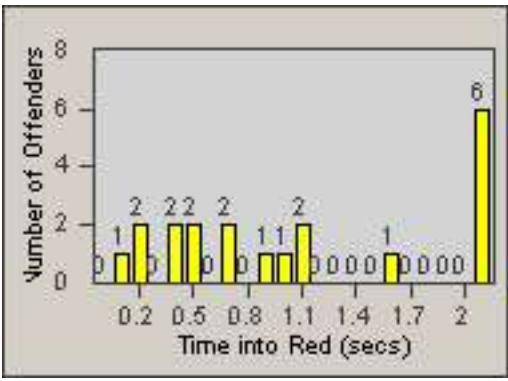

Redflex Redlight Offender Statistics

CONTRACT: Culver City
DATE FROM: 01-Jun-2017

LOCATION: CC-SLB-03 Slauson Avenue and Buckingham Pkwy
DATE TO: 30-Jun-2017

LANE 4