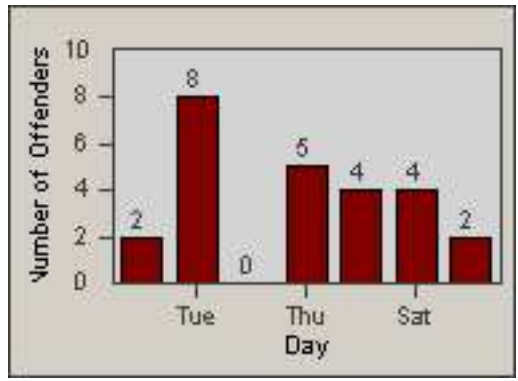

Redflex Redlight Offender Statistics

CONTRACT: Culver City
 DATE FROM: 01-Jun-2017

LOCATION: CC-SLBU-03 Slauson Avenue and Buckingham Pkwy
 DATE TO: 30-Jun-2017

LANE 1

LANE 2

LANE 3

Redflex Redlight Offender Statistics