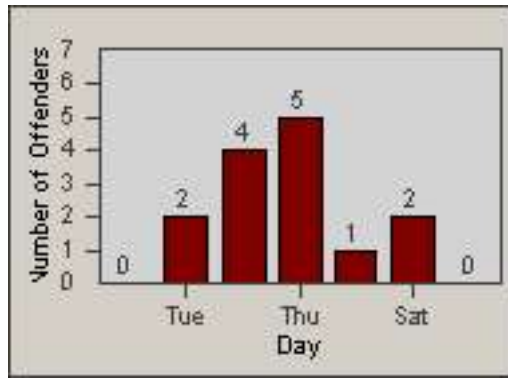

Redflex Redlight Offender Statistics

CONTRACT: Culver City
DATE FROM: 01-Jun-2017

LOCATION: CC-SEWA-01 Sepulveda Blvd and W Washington Blvd
DATE TO: 30-Jun-2017

LANE 1