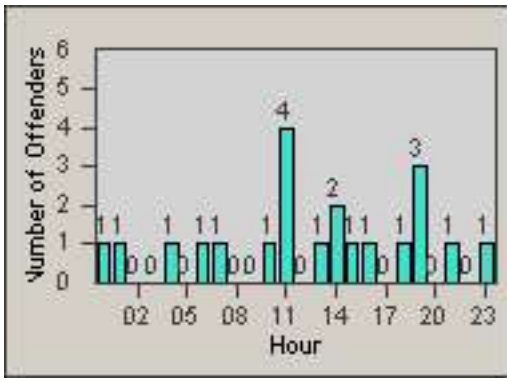

Redflex Redlight Offender Statistics

CONTRACT: Culver City
 DATE FROM: 01-Jun-2017

LOCATION: CC-SEWA-01 Sepulveda Blvd and W Washington Blvd
 DATE TO: 30-Jun-2017

LANE 1

LANE 2

LANE 3

Redflex Redlight Offender Statistics