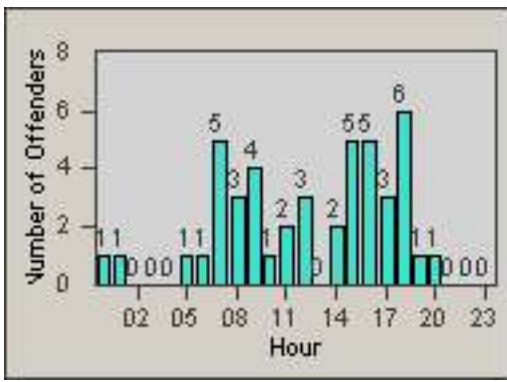

Redflex Redlight Offender Statistics

CONTRACT: Culver City
 DATE FROM: 01-Jun-2017

LOCATION: CC-CIWA-01 La Cienega and Washington Blvd
 DATE TO: 30-Jun-2017

LANE 1

LANE 2

LANE 3

Redflex Redlight Offender Statistics