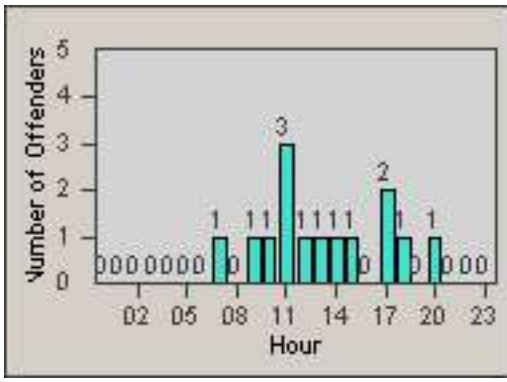

Redflex Redlight Offender Statistics

CONTRACT: Culver City
DATE FROM: 01-Jun-2017

LOCATION: CC-SEWA-01 Sepulveda Blvd and W Washington Blvd
DATE TO: 30-Jun-2017

LANE 1