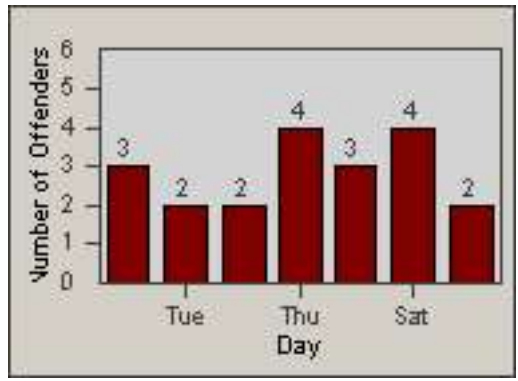

Redflex Redlight Offender Statistics

CONTRACT: Culver City
DATE FROM: 01-Jun-2017

LOCATION: CC-SLB-03 Slauson Avenue and Buckingham Pkwy
DATE TO: 30-Jun-2017

LANE 4