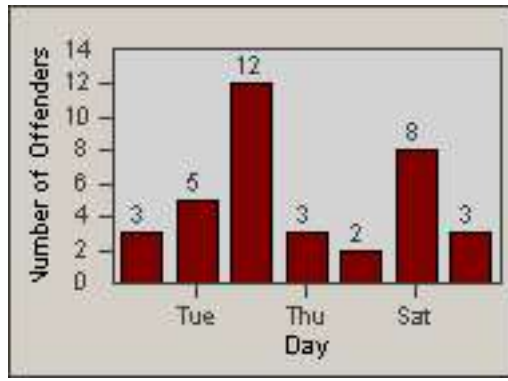

Redflex Redlight Offender Statistics

CONTRACT: Culver City
 DATE FROM: 01-Jun-2017

LOCATION: CC-SLBU-01 Slauson Avenue and Buckingham Pkwy
 DATE TO: 30-Jun-2017

LANE 1

LANE 2

LANE 3

Redflex Redlight Offender Statistics