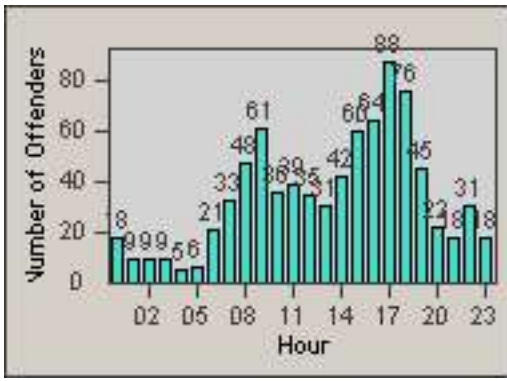

Redflex Redlight Offender Statistics

CONTRACT: Culver City
DATE FROM: 01-Jun-2017

LOCATION: CC-OVWA-03 Overland Ave
DATE TO: 30-Jun-2017

LANE 4