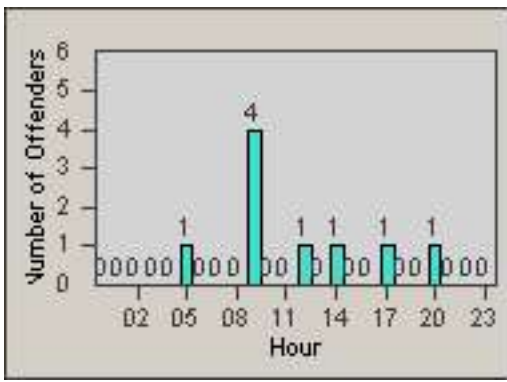

Redflex Redlight Offender Statistics

CONTRACT: Culver City
 DATE FROM: 01-Jun-2017

LOCATION: CC-NAWA-01 National Blvd and W Washington Blvd
 DATE TO: 30-Jun-2017

LANE 1

LANE 2

LANE 3

Redflex Redlight Offender Statistics