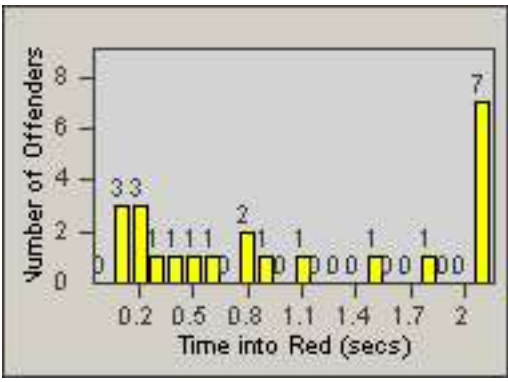

Redflex Redlight Offender Statistics

CONTRACT: Culver City
DATE FROM: 01-Jun-2017

LOCATION: CC-SEWA-03 Sepulveda Blvd and W Washington Blvd
DATE TO: 30-Jun-2017

LANE 1