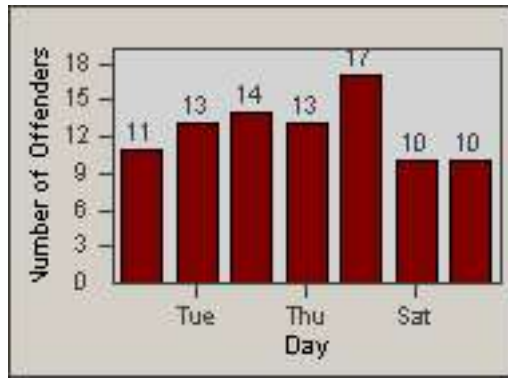

Redflex Redlight Offender Statistics

CONTRACT: Culver City
DATE FROM: 01-Jun-2017

LOCATION: CC-JEDU-03 Jefferson and Duquesne
DATE TO: 30-Jun-2017

LANE 1