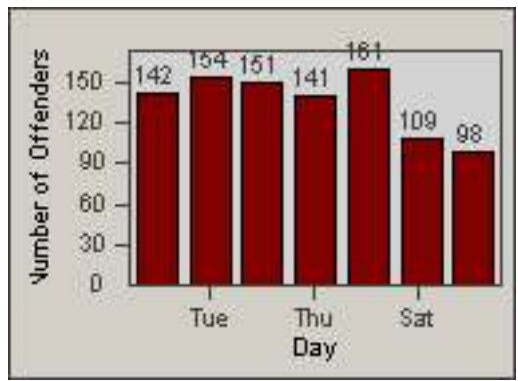

Redflex Redlight Offender Statistics

CONTRACT: Culver City
DATE FROM: 01-Jun-2017

LOCATION: CC-OVWA-03 Overland Ave
DATE TO: 30-Jun-2017

LANE 4

LANE 5

LANE TOTAL