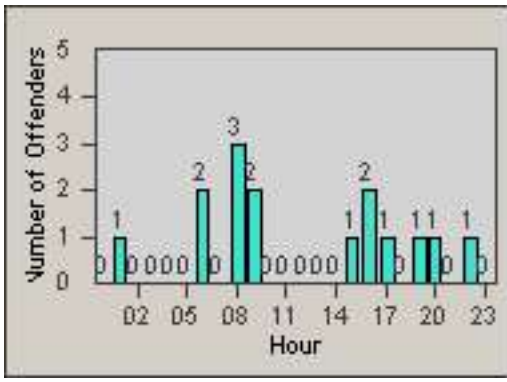

Redflex Redlight Offender Statistics

CONTRACT: Culver City
 DATE FROM: 01-Jun-2017

LOCATION: CC-CEWA-01 Centinela and Washington Place
 DATE TO: 30-Jun-2017

LANE 1

LANE 2

LANE 3

Redflex Redlight Offender Statistics