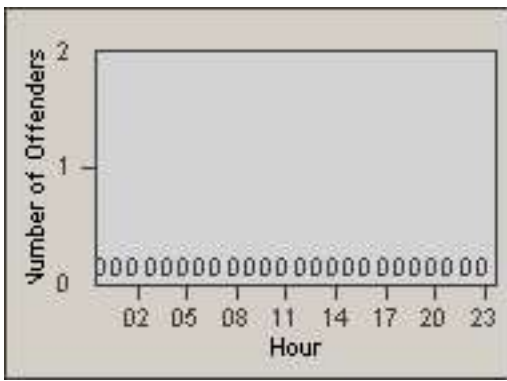

Redflex Redlight Offender Statistics

CONTRACT: Culver City
DATE FROM: 01-Jun-2017

LOCATION: CC-CEWA-01 Centinela and Washington Place
DATE TO: 30-Jun-2017

LANE 4

LANE 5

LANE TOTAL