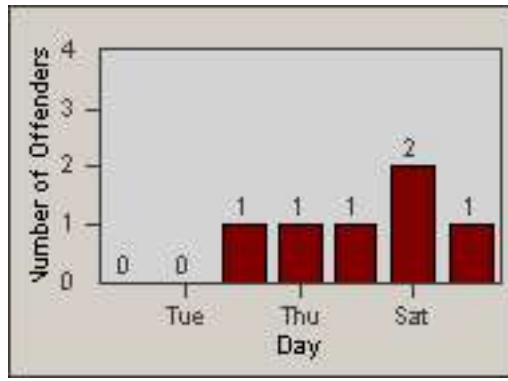

Redflex Redlight Offender Statistics

CONTRACT: Culver City
 DATE FROM: 01-Jun-2017

LOCATION: CC-NAWA-01 National Blvd and W Washington Blvd
 DATE TO: 30-Jun-2017

LANE 1

LANE 2

LANE 3

Redflex Redlight Offender Statistics