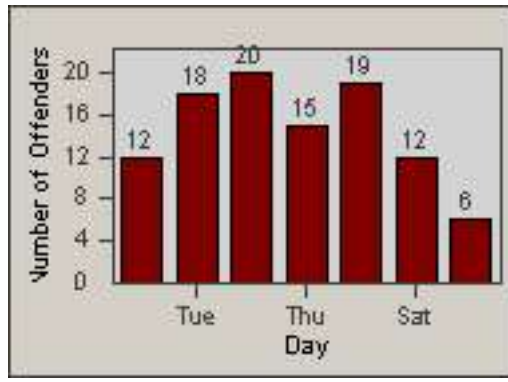

Redflex Redlight Offender Statistics

CONTRACT: Culver City
DATE FROM: 01-Jun-2017

LOCATION: CC-SESL-03 Sepulveda Blvd and Slauson Avenue
DATE TO: 30-Jun-2017

LANE 1