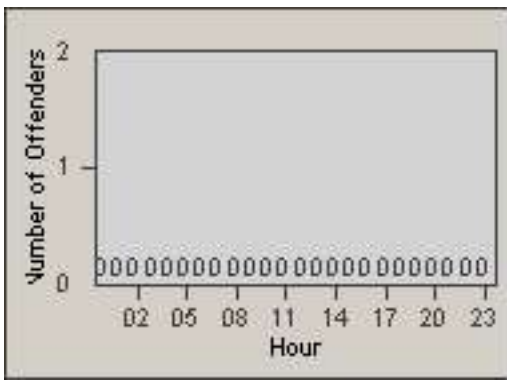

Redflex Redlight Offender Statistics

CONTRACT: Culver City
 DATE FROM: 01-Jun-2017

LOCATION: CC-WABE-03 Washington and Beethoven
 DATE TO: 30-Jun-2017

LANE 4

LANE 5

LANE TOTAL

Redflex Redlight Offender Statistics

CONTRACT: Culver City LOCATION: CC-WABE-03 Washington and Beethoven
DATE FROM: 01-Jun-2017 DATE TO: 30-Jun-2017

Redflex Redlight Offender Statistics

CONTRACT: Culver City
 DATE FROM: 01-Jun-2017

LOCATION: CC-WACE-01 Washington Place and Centinela
 DATE TO: 30-Jun-2017