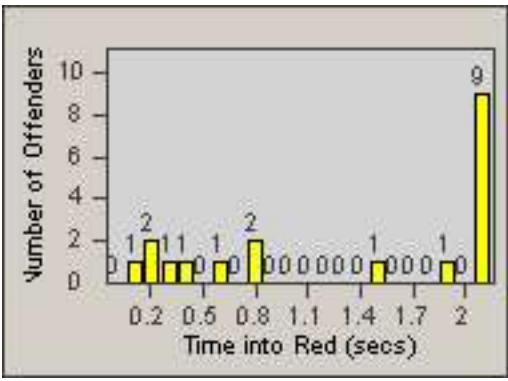

Redflex Redlight Offender Statistics

CONTRACT: Culver City
 DATE FROM: 01-Jun-2017

LOCATION: CC-SEWA-03 Sepulveda Blvd and W Washington Blvd
 DATE TO: 30-Jun-2017

LANE 1

LANE 2

LANE 3

Redflex Redlight Offender Statistics