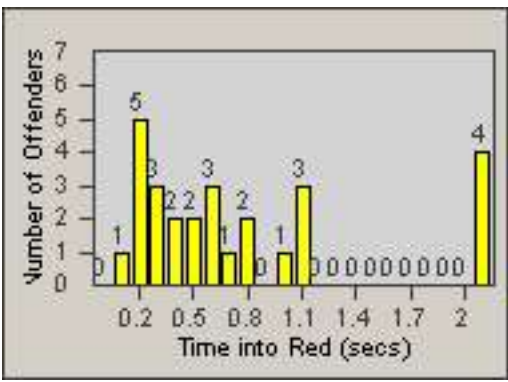

Redflex Redlight Offender Statistics

CONTRACT: Culver City
 DATE FROM: 01-Jun-2017

LOCATION: CC-SEGV-01 Sepulveda and Green Valley Circle
 DATE TO: 30-Jun-2017

LANE 1

LANE 2

LANE 3

Redflex Redlight Offender Statistics

CONTRACT: Culver City
 DATE FROM: 01-Jun-2017

LOCATION: CC-SEGV-01 Sepulveda and Green Valley Circle
 DATE TO: 30-Jun-2017

LANE 4

LANE 5

LANE TOTAL

Redflex Redlight Offender Statistics

CONTRACT: Culver City LOCATION: CC-SEGV-01 Sepulveda and Green Valley Circle
DATE FROM: 01-Jun-2017 DATE TO: 30-Jun-2017