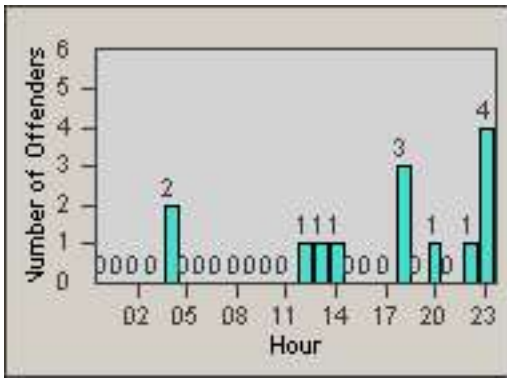

Redflex Redlight Offender Statistics

CONTRACT: Culver City
DATE FROM: 01-Jun-2017

LOCATION: CC-SLBU-01 Slauson Avenue and Buckingham Pkwy
DATE TO: 30-Jun-2017

LANE 4