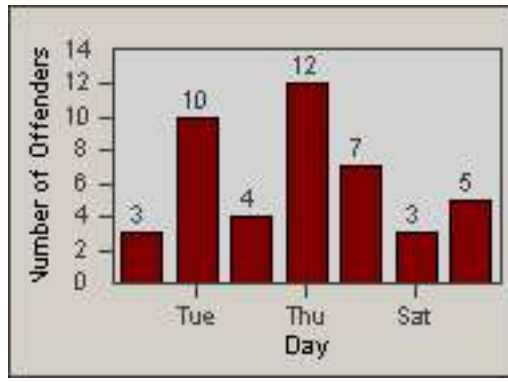

Redflex Redlight Offender Statistics

CONTRACT: Culver City
DATE FROM: 01-Jun-2017

LOCATION: CC-JEOV-03 Jefferson and Overland
DATE TO: 30-Jun-2017

LANE 1