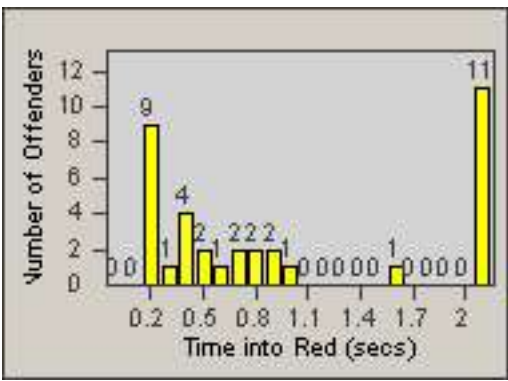

Redflex Redlight Offender Statistics

CONTRACT: Culver City
 DATE FROM: 01-Jun-2017

LOCATION: CC-SEGV-01 Sepulveda and Green Valley Circle
 DATE TO: 30-Jun-2017

LANE 1

LANE 2

LANE 3

Redflex Redlight Offender Statistics

CONTRACT: Culver City
 DATE FROM: 01-Jun-2017

LOCATION: CC-SEGV-01 Sepulveda and Green Valley Circle
 DATE TO: 30-Jun-2017

LANE 4

LANE 5

LANE TOTAL

Redflex Redlight Offender Statistics

CONTRACT: Culver City LOCATION: CC-SEGV-01 Sepulveda and Green Valley Circle
DATE FROM: 01-Jun-2017 DATE TO: 30-Jun-2017