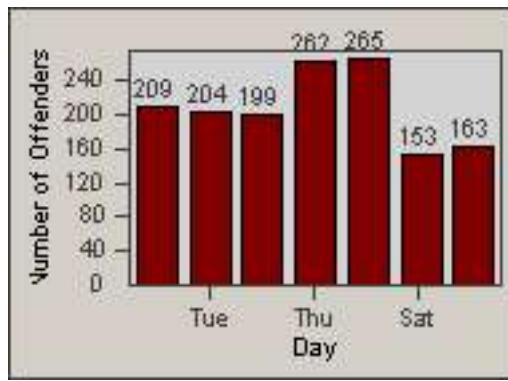

CONTRACT: Culver City
 DATE FROM: 01-Jun-2017

LOCATION: CC-NAWA-03 National Blvd and W Washington Blvd
 DATE TO: 30-Jun-2017

LANE 4

LANE 5

LANE TOTAL

Redflex Redlight Offender Statistics

CONTRACT: Culver City LOCATION: CC-NAWA-03 National Blvd and W Washington Blvd
DATE FROM: 01-Jun-2017 DATE TO: 30-Jun-2017