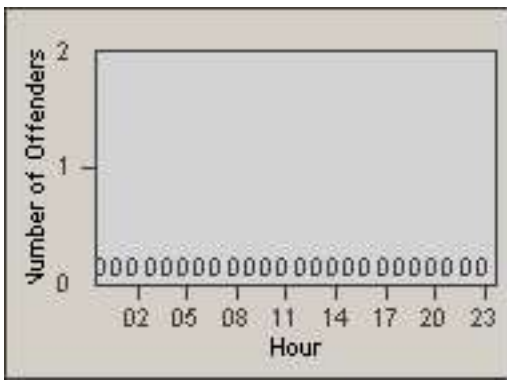

Redflex Redlight Offender Statistics

CONTRACT: Culver City
DATE FROM: 01-Jun-2017

LOCATION: CC-WABE-01 Washington and Beethoven
DATE TO: 30-Jun-2017

LANE 4

LANE 5

LANE TOTAL