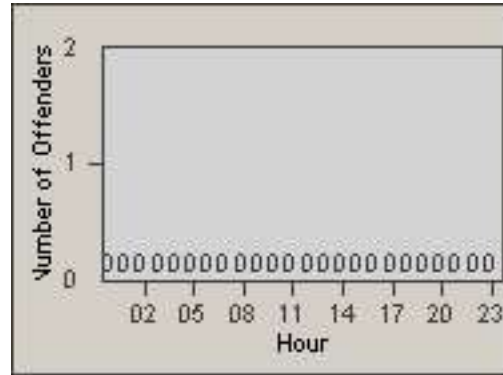

Redflex Redlight Offender Statistics

CONTRACT: Culver City   LOCATION: CC-JEDU-03 Jefferson and Duquesne
DATE FROM: 01-Jun-2017   DATE TO: 30-Jun-2017

LANE 4

LANE 5

LANE TOTAL