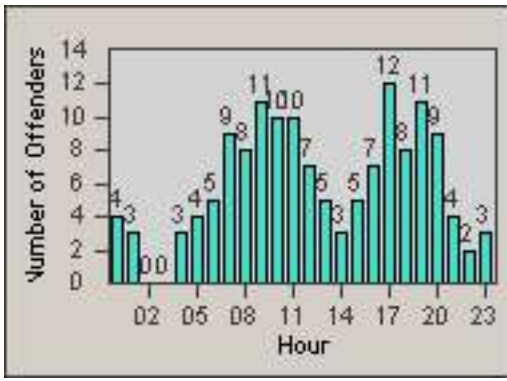

Redflex Redlight Offender Statistics

CONTRACT: Culver City
DATE FROM: 01-Jun-2017

LOCATION: CC-NAWA-01 National Blvd and W Washington Blvd
DATE TO: 30-Jun-2017

LANE 4