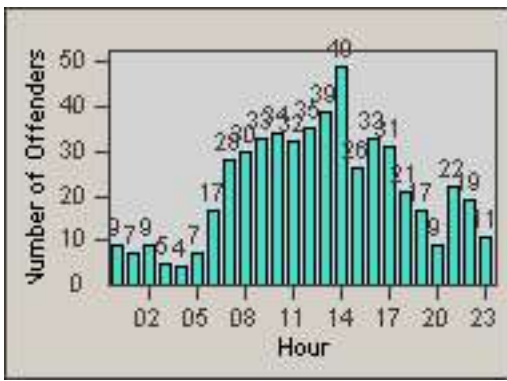

CONTRACT: Culver City
 DATE FROM: 01-Jun-2017

LOCATION: CC-CEWA-01 Centinela and Washington Place
 DATE TO: 30-Jun-2017

LANE 4

LANE 5

LANE TOTAL

Redflex Redlight Offender Statistics

CONTRACT: Culver City **LOCATION:** CC-CEWA-01 Centinela and Washington Place
DATE FROM: 01-Jun-2017 **DATE TO:** 30-Jun-2017