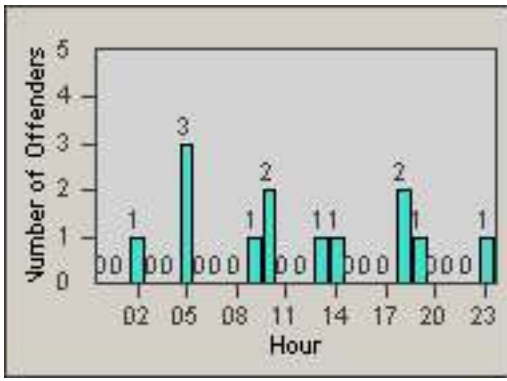

Redflex Redlight Offender Statistics

CONTRACT: Culver City
 DATE FROM: 01-Jun-2017

LOCATION: CC-OVWA-01 Overland Ave
 DATE TO: 30-Jun-2017

LANE 1

LANE 2

LANE 3

Redflex Redlight Offender Statistics

CONTRACT: Culver City
 DATE FROM: 01-Jun-2017