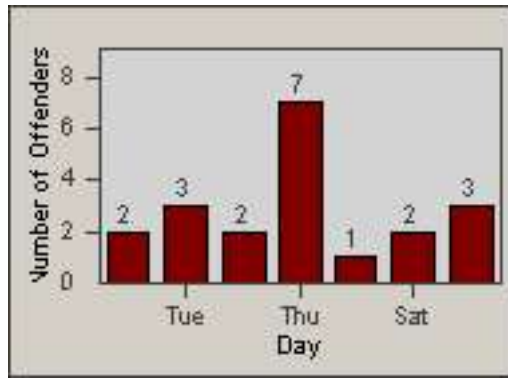

Redflex Redlight Offender Statistics

CONTRACT: Culver City
DATE FROM: 01-Jun-2017

LOCATION: CC-SESL-03 Sepulveda Blvd and Slauson Avenue
DATE TO: 30-Jun-2017

LANE 4