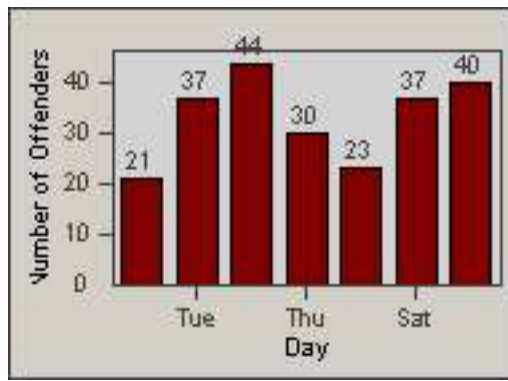

CONTRACT: Culver City
 DATE FROM: 01-Jun-2017

LOCATION: CC-SLBU-01 Slauson Avenue and Buckingham Pkwy
 DATE TO: 30-Jun-2017

LANE 4

LANE 5

LANE TOTAL

Redflex Redlight Offender Statistics

CONTRACT: Culver City LOCATION: CC-SLBU-01 Slauson Avenue and Buckingham Pkwy
DATE FROM: 01-Jun-2017 DATE TO: 30-Jun-2017