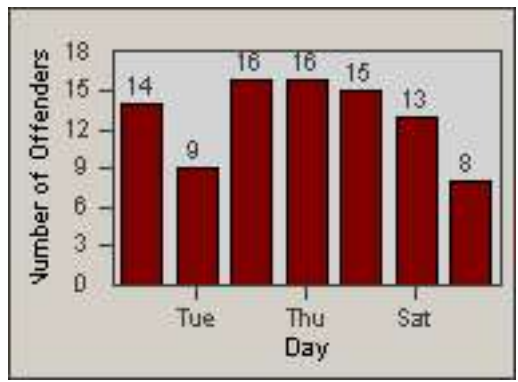

Redflex Redlight Offender Statistics

CONTRACT: Culver City
 DATE FROM: 01-Jun-2017

LOCATION: CC-WABE-01 Washington and Beethoven
 DATE TO: 30-Jun-2017

LANE 1

LANE 2

LANE 3

Redflex Redlight Offender Statistics