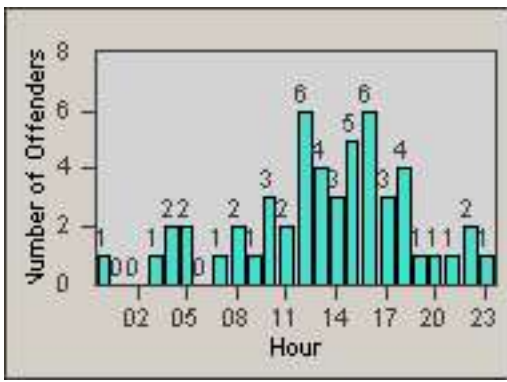

Redflex Redlight Offender Statistics

CONTRACT: Culver City
 DATE FROM: 01-Jun-2017

LOCATION: CC-OVWA-03 Overland Ave
 DATE TO: 30-Jun-2017

LANE 1

LANE 2

LANE 3

Redflex Redlight Offender Statistics

CONTRACT: Culver City
 DATE FROM: 01-Jun-2017