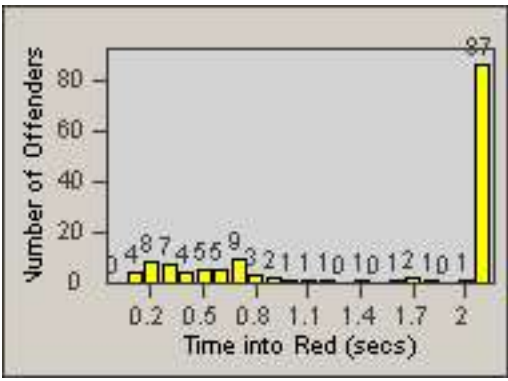

Redflex Redlight Offender Statistics

CONTRACT: Culver City
DATE FROM: 01-Jun-2017

LOCATION: CC-NAWA-01 National Blvd and W Washington Blvd
DATE TO: 30-Jun-2017

LANE 4