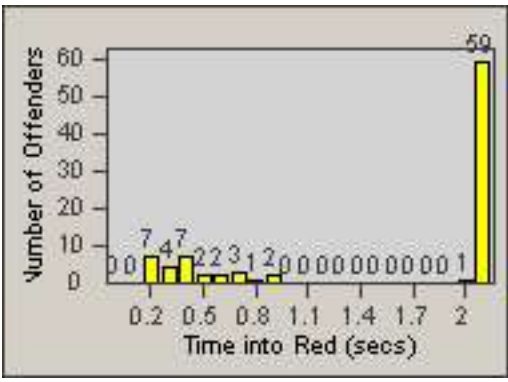

Redflex Redlight Offender Statistics

CONTRACT: Culver City
DATE FROM: 01-Jun-2017

LOCATION: CC-JEDU-03 Jefferson and Duquesne
DATE TO: 30-Jun-2017

LANE 1