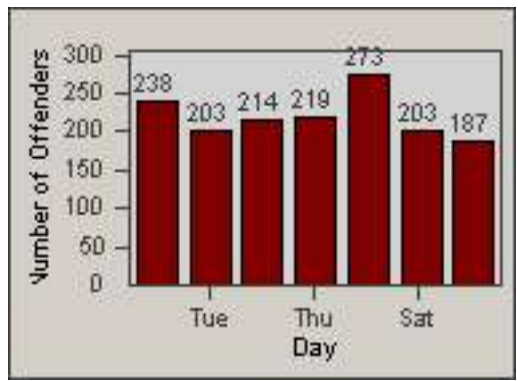

CONTRACT: Culver City
 DATE FROM: 01-Jun-2017

LOCATION: CC-SEGV-03 Sepulveda and Green Valley Circle
 DATE TO: 30-Jun-2017

LANE 4

LANE 5

LANE TOTAL

Redflex Redlight Offender Statistics

CONTRACT: Culver City LOCATION: CC-SEGV-03 Sepulveda and Green Valley Circle
DATE FROM: 01-Jun-2017 DATE TO: 30-Jun-2017