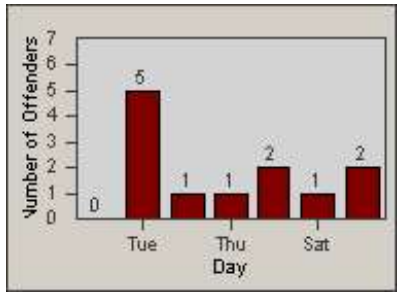

Redflex Redlight Offender Statistics

CONTRACT: Del Mar

LOCATION: DLM-CAVV-03 Camino Del Mar / Via de la Valle - NorthBound

DATE FROM: 1/Jul/2005

DATE TO: 31/Jul/2005

LANE 1

LANE 2

LANE 3