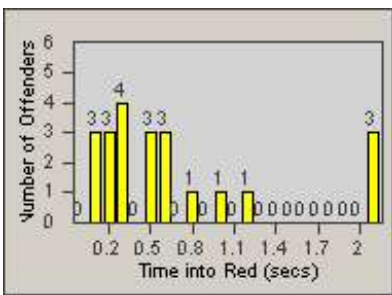

Redflex Redlight Offender Statistics

CONTRACT: Del Mar

LOCATION: DLM-CAVV-03 Camino Del Mar / Via de la Valle - NorthBound

DATE FROM: 1/Jul/2005

DATE TO: 31/Jul/2005

LANE 1