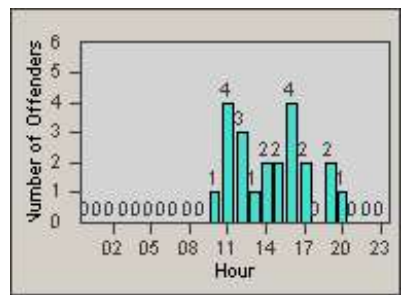

Redflex Redlight Offender Statistics

CONTRACT: Del Mar

LOCATION: DLM-CAVV-03 Camino Del Mar / Via de la Valle - NorthBound

DATE FROM: 1/Jul/2005

DATE TO: 31/Jul/2005

LANE 1