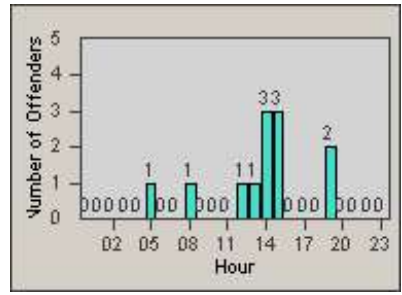

Redflex Redlight Offender Statistics

CONTRACT: Del Mar

LOCATION: DLM-CAVV-03 Camino Del Mar / Via de la Valle - NorthBound

DATE FROM: 1/Jul/2005

DATE TO: 31/Jul/2005

LANE 1

LANE 2

LANE 3