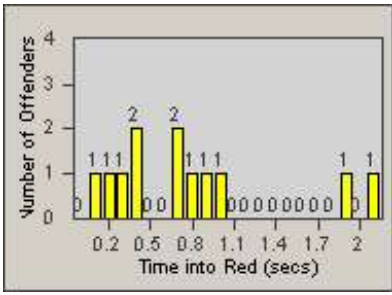

Redflex Redlight Offender Statistics

CONTRACT: Del Mar

LOCATION: DLM-CAVV-03 Camino Del Mar / Via de la Valle - NorthBound

DATE FROM: 1/Jul/2005

DATE TO: 31/Jul/2005

LANE 1

LANE 2

LANE 3