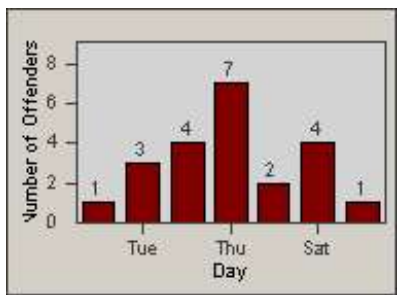

Redflex Redlight Offender Statistics

CONTRACT: Del Mar

LOCATION: DLM-CAVV-03 Camino Del Mar / Via de la Valle - NorthBound

DATE FROM: 1/Jul/2005

DATE TO: 31/Jul/2005

LANE 1