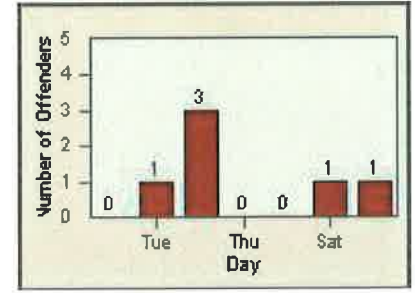

DATE TO: 31-Jul-2012

LANE TOTAL

Redflex Redlight Offender Statistics

CONTRACT: Del Mar
 DATE FROM: 01-Jul-2012

LOCATION: DLM-CAVV-03 Camino Del Mar / Via de la Valle - NorthBound
 DATE TO: 31-Jul-2012

LANE 1