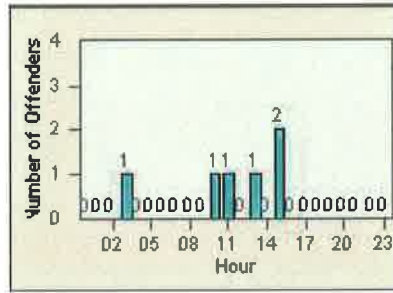

DATE TO: 31-Jul-2012

LANE TOTAL

Redflex Redlight Offender Statistics

CONTRACT: Del Mar
 DATE FROM: 01-Jul-2012

LOCATION: DLM-CAVV-03 Camino Del Mar / Via de la Valle - NorthBound
 DATE TO: 31-Jul-2012

LANE 1

LANE 2

LANE 3

Redflex Redlight Offender Statistics

CONTRACT: Del Mar

LOCATION: DLM-CAVV-03 Camino Del Mar / Via de la Valle - NorthBound

DATE FROM: 01-Jul-2012

DATE TO: 31-Jul-2012

LANE TOTAL