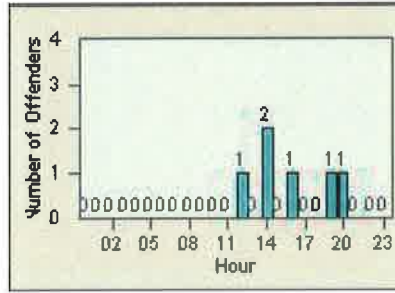

Redflex Redlight Offender Statistics

CONTRACT: Del Mar
DATE FROM: 01-Jul-2012

LOCATION: DLM-CAVV-01 Camino Del Mar
DATE TO: 31-Jul-2012

LANE 1

LANE 2

LANE 3