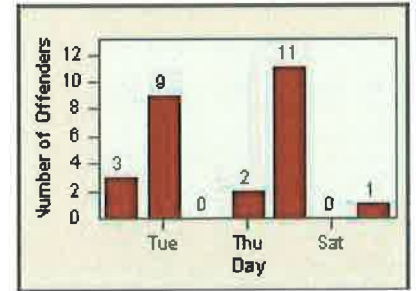

Redflex Redlight Offender Statistics

CONTRACT: Del Mar

LOCATION: DLM-CAHE-01 Camino Del Mar

DATE FROM: 01-Jul-2012

DATE TO: 31-Jul-2012

LANE 1