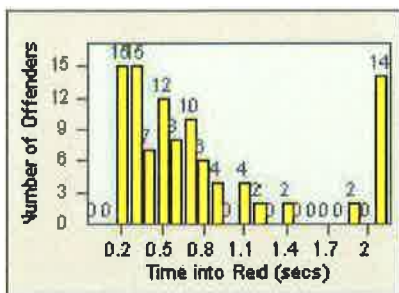

Redflex Redlight Offender Statistics

CONTRACT: Del Mar

LOCATION: DLM-CAVV-01 Camino Del Mar

DATE FROM: 01-Jul-2012

DATE TO: 31-Jul-2012

LANE TOTAL