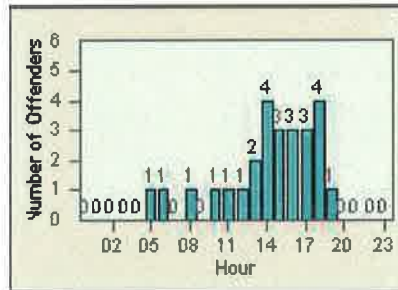

Redflex Redlight Offender Statistics

CONTRACT: Del Mar

LOCATION: DLM-CAHE-01 Camino Del Mar

DATE FROM: 01-Jul-2012

DATE TO: 31-Jul-2012

LANE 1

LANE 2

LANE 3