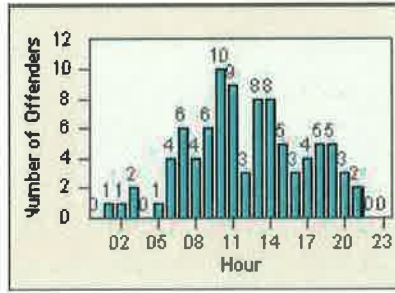

Redflex Redlight Offender Statistics

CONTRACT: Del Mar
DATE FROM: 01-Jul-2012

LOCATION: DLM-CAVV-01 Camino Del Mar
DATE TO: 31-Jul-2012

LANE 1