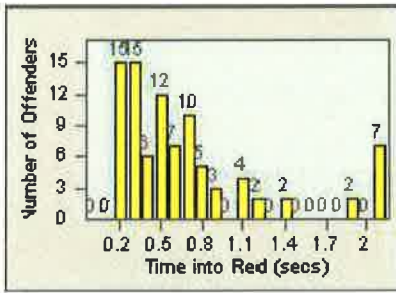

Redflex Redlight Offender Statistics

CONTRACT: Del Mar
DATE FROM: 01-Jul-2012

LOCATION: DLM-CAVV-01 Camino Del Mar
DATE TO: 31-Jul-2012

LANE 1