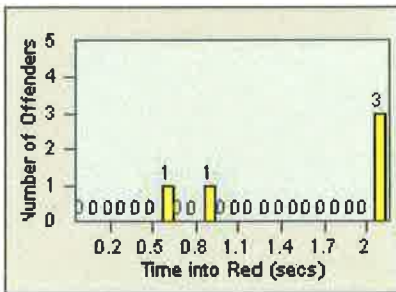

LOCATION: DLM-CAVV-01 Camino Del Mar
 DATE TO: 31-Jul-2012

LANE 1

LANE 2

LANE 3

Redflex Redlight Offender Statistics

CONTRACT: Del Mar

LOCATION: DLM-CAVV-01 Camino Del Mar

DATE FROM: 01-Jul-2012