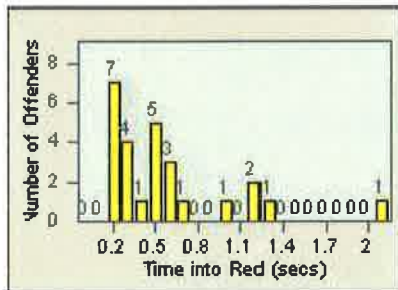

Redflex Redlight Offender Statistics

CONTRACT: Del Mar

LOCATION: DLM-CAHE-01 Camino Del Mar

DATE FROM: 01-Jul-2012

DATE TO: 31-Jul-2012

LANE 1

LANE 2

LANE 3