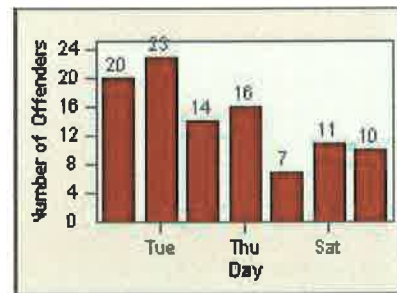

Redflex Redlight Offender Statistics

CONTRACT: Del Mar

LOCATION: DLM-CAVV-01 Camino Del Mar

DATE FROM: 01-Jul-2012

DATE TO: 31-Jul-2012

LANE TOTAL