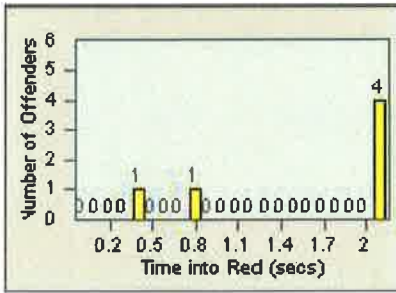

Redflex Redlight Offender Statistics

CONTRACT: Del Mar
DATE FROM: 01-Jul-2012

LOCATION: DLM-CAVV-01 Camino Del Mar
DATE TO: 31-Jul-2012

LANE 1

LANE 2

LANE 3