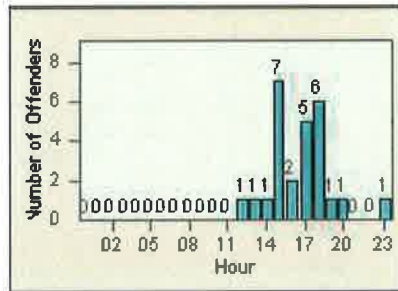

Redflex Redlight Offender Statistics

CONTRACT: Del Mar

LOCATION: DLM-CAHE-01 Camino Del Mar

DATE FROM: 01-Jul-2012

DATE TO: 31-Jul-2012

LANE 1

LANE 2

LANE 3

Redflex Redlight Offender Statistics

CONTRACT: Del Mar
 DATE FROM: 01-Jul-2012

LOCATION: DLM-CAHE-01 Camino Del Mar
 DATE TO: 31-Jul-2012

LANE TOTAL

Redflex Redlight Offender Statistics

CONTRACT: Del Mar
 DATE FROM: 01-Jul-2012

DATE TO: 31-Jul-2012

LANE TOTAL

Redflex Redlight Offender Statistics

CONTRACT: Del Mar
 DATE FROM: 01-Jul-2012

LOCATION: DLM-CAVV-03 Camino Del Mar / Via de la Valle - NorthBound
 DATE TO: 31-Jul-2012

LANE 1