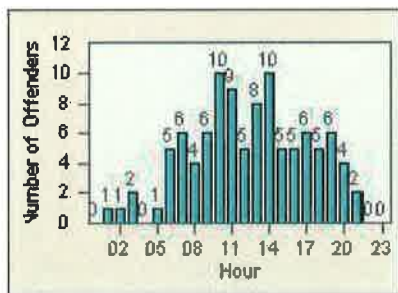

LOCATION: DLM-CAVV-01 Camino Del Mar
 DATE TO: 31-Jul-2012

LANE 1

LANE 2

LANE 3

Redflex Redlight Offender Statistics

CONTRACT: Del Mar

LOCATION: DLM-CAVV-01 Camino Del Mar

DATE FROM: 01-Jul-2012

DATE TO: 31-Jul-2012

LANE TOTAL

Redflex Redlight Offender Statistics

CONTRACT: Del Mar
 DATE FROM: 01-Jul-2012

LOCATION: DLM-CAVV-03 Camino Del Mar / Via de la Valle - NorthBound
 DATE TO: 31-Jul-2012

LANE 1