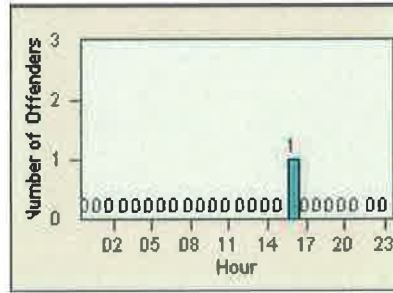

DATE TO: 31-Jul-2012

LANE TOTAL

Redflex Redlight Offender Statistics

CONTRACT: Del Mar
 DATE FROM: 01-Jul-2012

LOCATION: DLM-CAVV-03 Camino Del Mar / Via de la Valle - NorthBound
 DATE TO: 31-Jul-2012

LANE 1

LANE 2

LANE 3

Redflex Redlight Offender Statistics

CONTRACT: Del Mar

LOCATION: DLM-CAVV-03 Camino Del Mar / Via de la Valle - NorthBound

DATE FROM: 01-Jul-2012

DATE TO: 31-Jul-2012

LANE TOTAL