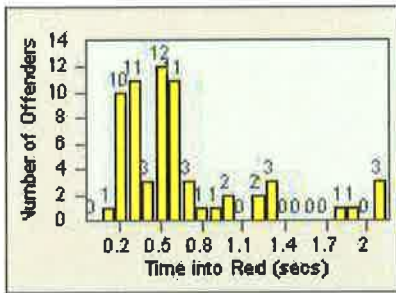

Redflex Redlight Offender Statistics

CONTRACT: Del Mar
 DATE FROM: 01-Jul-2012

LOCATION: DLM-CAHE-01 Camino Del Mar
 DATE TO: 31-Jul-2012

LANE TOTAL

Redflex Redlight Offender Statistics

CONTRACT: Del Mar
 DATE FROM: 01-Jul-2012