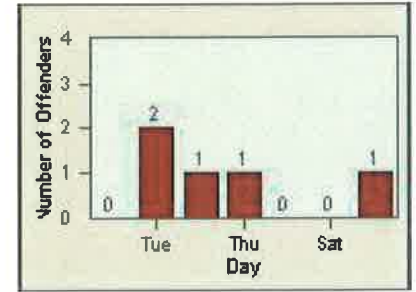

LOCATION: DLM-CAVV-01 Camino Del Mar
 DATE TO: 31-Jul-2012

LANE 1

LANE 2

LANE 3

Redflex Redlight Offender Statistics

CONTRACT: Del Mar

LOCATION: DLM-CAVV-01 Camino Del Mar

DATE FROM: 01-Jul-2012