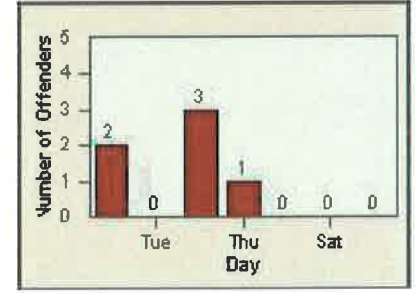

Redflex Redlight Offender Statistics

CONTRACT: Del Mar
DATE FROM: 01-Jul-2012

LOCATION: DLM-CAVV-01 Camino Del Mar
DATE TO: 31-Jul-2012

LANE 1

LANE 2

LANE 3