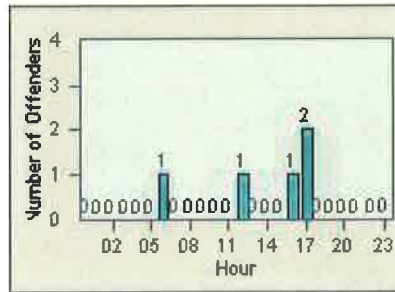

LOCATION: DLM-CAVV-01 Camino Del Mar
 DATE TO: 31-Jul-2012

LANE 1

LANE 2

LANE 3

Redflex Redlight Offender Statistics

CONTRACT: Del Mar

LOCATION: DLM-CAVV-01 Camino Del Mar

DATE FROM: 01-Jul-2012

DATE TO: 31-Jul-2012

LANE TOTAL

Redflex Redlight Offender Statistics

CONTRACT: Del Mar
 DATE FROM: 01-Jul-2012

LOCATION: DLM-CAVV-03 Camino Del Mar / Via de la Valle - NorthBound
 DATE TO: 31-Jul-2012

LANE 1