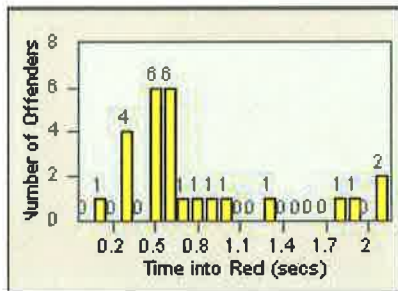

Redflex Redlight Offender Statistics

CONTRACT: Del Mar

LOCATION: DLM-CAHE-01 Camino Del Mar

DATE FROM: 01-Jul-2012

DATE TO: 31-Jul-2012

LANE 1