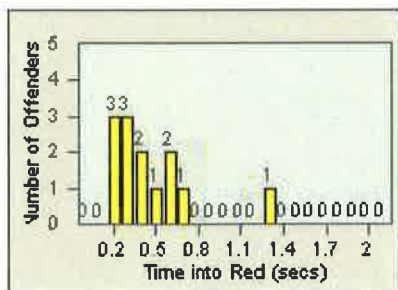

Redflex Redlight Offender Statistics

CONTRACT: Del Mar
 DATE FROM: 01-Jul-2012

LOCATION: DLM-CAHE-01 Camino Del Mar
 DATE TO: 31-Jul-2012

LANE TOTAL

Redflex Redlight Offender Statistics

CONTRACT: Del Mar
 DATE FROM: 01-Jul-2012