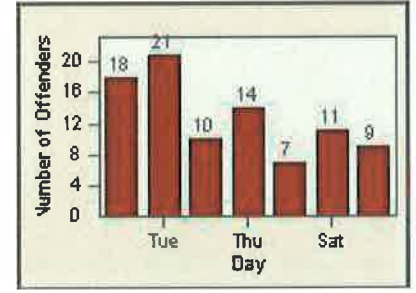

Redflex Redlight Offender Statistics

CONTRACT: Del Mar
DATE FROM: 01-Jul-2012

LOCATION: DLM-CAVV-01 Camino Del Mar
DATE TO: 31-Jul-2012

LANE 1