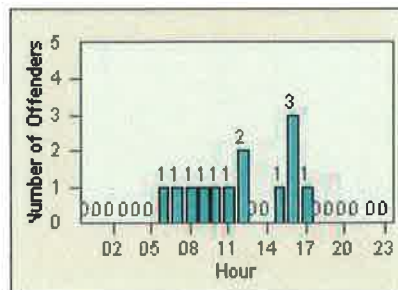

Redflex Redlight Offender Statistics

CONTRACT: Del Mar
 DATE FROM: 01-Jul-2012

LOCATION: DLM-CAHE-01 Camino Del Mar
 DATE TO: 31-Jul-2012

LANE TOTAL

Redflex Redlight Offender Statistics

CONTRACT: Del Mar
 DATE FROM: 01-Jul-2012