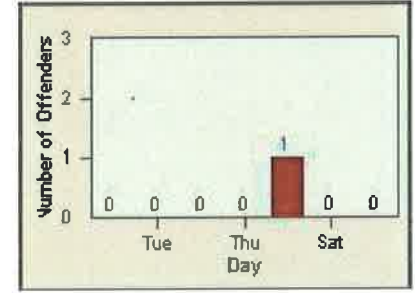

Redflex Redlight Offender Statistics

CONTRACT: Del Mar
DATE FROM: 01-Jul-2012

LOCATION: DLM-CAVV-03 Camino Del Mar / Via de la Valle - NorthBound
DATE TO: 31-Jul-2012

LANE 1

LANE 2