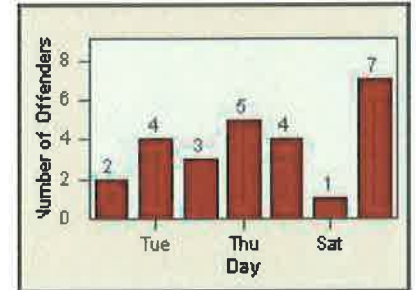

Redflex Redlight Offender Statistics

CONTRACT: Del Mar

LOCATION: DLM-CAHE-01 Camino Del Mar

DATE FROM: 01-Jul-2012

DATE TO: 31-Jul-2012

LANE 1

LANE 2

LANE 3