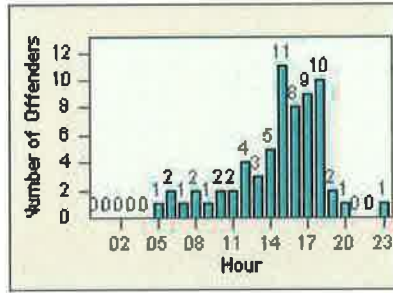

Redflex Redlight Offender Statistics

CONTRACT: Del Mar
 DATE FROM: 01-Jul-2012

LOCATION: DLM-CAHE-01 Camino Del Mar
 DATE TO: 31-Jul-2012

LANE TOTAL

Redflex Redlight Offender Statistics

CONTRACT: Del Mar
 DATE FROM: 01-Jul-2012