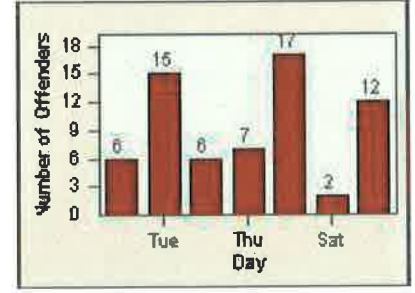

Redflex Redlight Offender Statistics

CONTRACT: Del Mar
 DATE FROM: 01-Jul-2012

LOCATION: DLM-CAHE-01 Camino Del Mar
 DATE TO: 31-Jul-2012

LANE TOTAL

Redflex Redlight Offender Statistics

CONTRACT: Del Mar
 DATE FROM: 01-Jul-2012