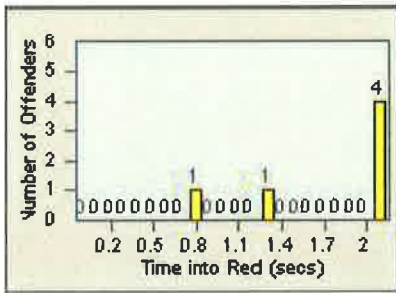

DATE TO: 31-Jul-2012

LANE TOTAL

Redflex Redlight Offender Statistics

CONTRACT: Del Mar
 DATE FROM: 01-Jul-2012

LOCATION: DLM-CAVV-03 Camino Del Mar / Via de la Valle - NorthBound
 DATE TO: 31-Jul-2012

LANE 1

LANE 2

LANE 3

Redflex Redlight Offender Statistics

CONTRACT: Del Mar

LOCATION: DLM-CAVV-03 Camino Del Mar / Via de la Valle - NorthBound

DATE FROM: 01-Jul-2012

DATE TO: 31-Jul-2012

LANE TOTAL