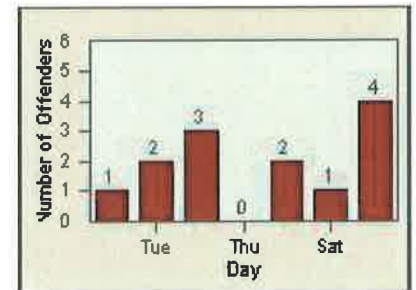

Redflex Redlight Offender Statistics

CONTRACT: Del Mar
 DATE FROM: 01-Jul-2012

LOCATION: DLM-CAHE-01 Camino Del Mar
 DATE TO: 31-Jul-2012

LANE TOTAL

Redflex Redlight Offender Statistics

CONTRACT: Del Mar
 DATE FROM: 01-Jul-2012