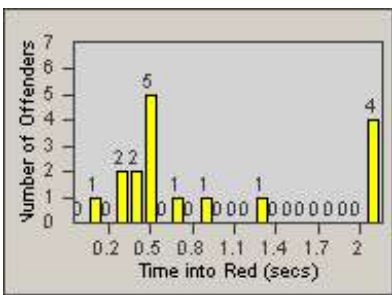

Redflex Redlight Offender Statistics

CONTRACT: Emeryville
 DATE FROM: 1/Apr/2010

LOCATION: EMY-40HO-01 40th St
 DATE TO: 30/Apr/2010

LANE 1

LANE 2

Redflex Redlight Offender Statistics

CONTRACT: Emeryville
DATE FROM: 1/Apr/2010

LOCATION: EMY-40HO-01 40th St
DATE TO: 30/Apr/2010

LANE 4

LANE TOTAL

Redflex Redlight Offender Statistics

CONTRACT: Emeryville
 DATE FROM: 1/Apr/2010

LOCATION: EMY-40HO-01 40th St
 DATE TO: 30/Apr/2010