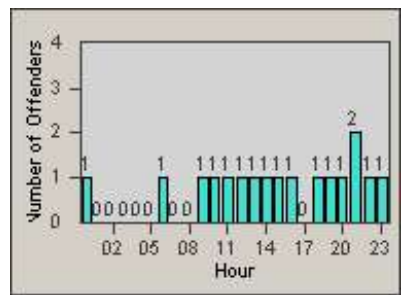

Redflex Redlight Offender Statistics

CONTRACT: Emeryville
 DATE FROM: 1/Apr/2010

LOCATION: EMY-40HO-01 40th St
 DATE TO: 30/Apr/2010

LANE 1

LANE 2

Redflex Redlight Offender Statistics

CONTRACT: Emeryville
DATE FROM: 1/Apr/2010

LOCATION: EMY-40HO-01 40th St
DATE TO: 30/Apr/2010

LANE 4

LANE TOTAL

Redflex Redlight Offender Statistics

CONTRACT: Emeryville
 DATE FROM: 1/Apr/2010

LOCATION: EMY-40HO-01 40th St
 DATE TO: 30/Apr/2010