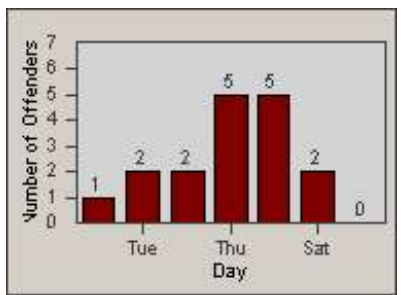

Redflex Redlight Offender Statistics

CONTRACT: Emeryville
 DATE FROM: 1/Apr/2010

LOCATION: EMY-40HO-01 40th St
 DATE TO: 30/Apr/2010

LANE 1

LANE 2

Redflex Redlight Offender Statistics

CONTRACT: Emeryville
DATE FROM: 1/Apr/2010