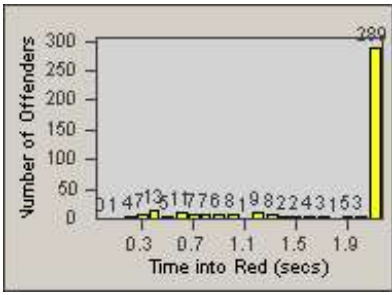

Redflex Redlight Offender Statistics

CONTRACT: Emeryville
 DATE FROM: 1/Apr/2010

LOCATION: EMY-40HO-01 40th St
 DATE TO: 30/Apr/2010

LANE 1

LANE 2

Redflex Redlight Offender Statistics

CONTRACT: Emeryville
DATE FROM: 1/Apr/2010