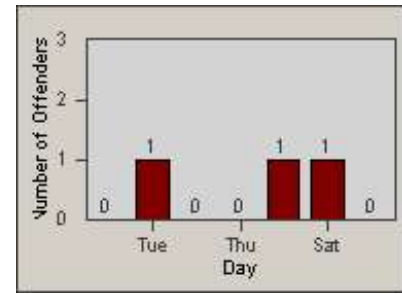

Redflex Redlight Offender Statistics

CONTRACT: Emeryville
 DATE FROM: 1/Apr/2010

LOCATION: EMY-POCH-01 Intersection Powell / Christie
 DATE TO: 30/Apr/2010

LANE 1

LANE 2

LANE 3

Redflex Redlight Offender Statistics

CONTRACT: Emeryville
 DATE FROM: 1/Apr/2010

LOCATION: EMY-POCH-01 Intersection Powell / Christie
 DATE TO: 30/Apr/2010

LANE 4

LANE TOTAL

Redflex Redlight Offender Statistics

CONTRACT: Emeryville
 DATE FROM: 1/Apr/2010