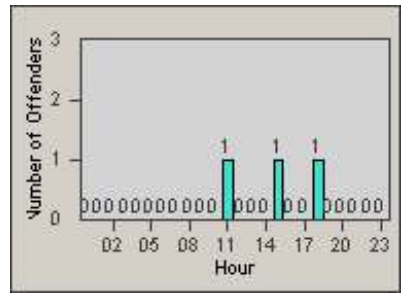

Redflex Redlight Offender Statistics

CONTRACT: Emeryville
 DATE FROM: 1/Apr/2010

LOCATION: EMY-POCH-01 Intersection Powell / Christie
 DATE TO: 30/Apr/2010

LANE 1

LANE 2

LANE 3

Redflex Redlight Offender Statistics

CONTRACT: Emeryville
 DATE FROM: 1/Apr/2010

LOCATION: EMY-POCH-01 Intersection Powell / Christie
 DATE TO: 30/Apr/2010

LANE 4

LANE TOTAL

Redflex Redlight Offender Statistics

CONTRACT: Emeryville
 DATE FROM: 1/Apr/2010