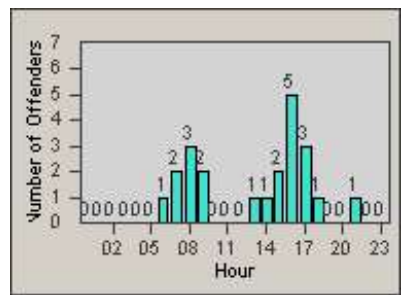

Redflex Redlight Offender Statistics

CONTRACT: Emeryville
 DATE FROM: 1/Apr/2010

LOCATION: EMY-POCH-01 Intersection Powell / Christie
 DATE TO: 30/Apr/2010

LANE 1

LANE 2

LANE 3

Redflex Redlight Offender Statistics

CONTRACT: Emeryville
 DATE FROM: 1/Apr/2010

LOCATION: EMY-POCH-01 Intersection Powell / Christie
 DATE TO: 30/Apr/2010

LANE 4

LANE TOTAL

Redflex Redlight Offender Statistics

CONTRACT: Emeryville
 DATE FROM: 1/Apr/2010