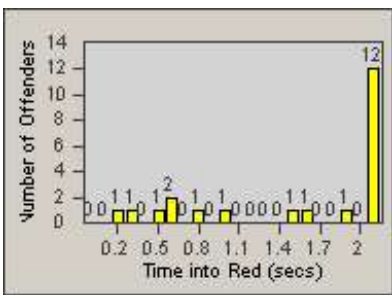

Redflex Redlight Offender Statistics

CONTRACT: Emeryville
 DATE FROM: 1/Apr/2010

LOCATION: EMY-POCH-01 Intersection Powell / Christie
 DATE TO: 30/Apr/2010

LANE 1

LANE 2

LANE 3

Redflex Redlight Offender Statistics

CONTRACT: Emeryville
 DATE FROM: 1/Apr/2010

LOCATION: EMY-POCH-01 Intersection Powell / Christie
 DATE TO: 30/Apr/2010

LANE 4

LANE TOTAL

Redflex Redlight Offender Statistics

CONTRACT: Emeryville
 DATE FROM: 1/Apr/2010