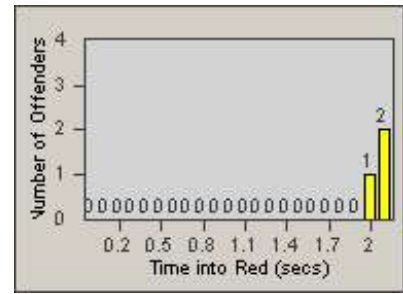

Redflex Redlight Offender Statistics

CONTRACT: Emeryville
 DATE FROM: 1/Apr/2010

LOCATION: EMY-POCH-01 Intersection Powell / Christie
 DATE TO: 30/Apr/2010

LANE 1

LANE 2

LANE 3

Redflex Redlight Offender Statistics

CONTRACT: Emeryville
 DATE FROM: 1/Apr/2010

LOCATION: EMY-POCH-01 Intersection Powell / Christie
 DATE TO: 30/Apr/2010

LANE 4

LANE TOTAL

Redflex Redlight Offender Statistics

CONTRACT: Emeryville
 DATE FROM: 1/Apr/2010