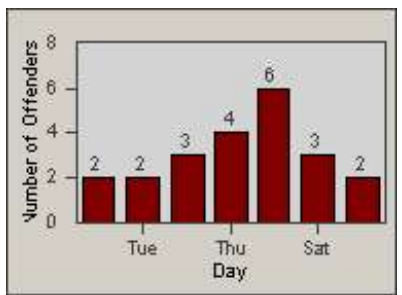

Redflex Redlight Offender Statistics

CONTRACT: Emeryville
 DATE FROM: 1/Apr/2010

LOCATION: EMY-POCH-01 Intersection Powell / Christie
 DATE TO: 30/Apr/2010

LANE 1

LANE 2

LANE 3

Redflex Redlight Offender Statistics

CONTRACT: Emeryville
 DATE FROM: 1/Apr/2010

LOCATION: EMY-POCH-01 Intersection Powell / Christie
 DATE TO: 30/Apr/2010

LANE 4

LANE TOTAL

Redflex Redlight Offender Statistics

CONTRACT: Emeryville
 DATE FROM: 1/Apr/2010