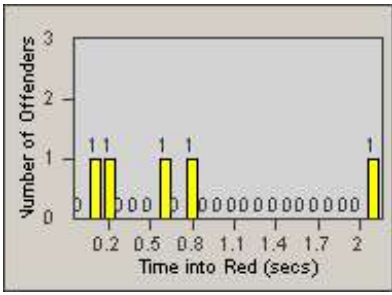

Redflex Redlight Offender Statistics

CONTRACT: Emeryville
 DATE FROM: 1/Jul/2010

LOCATION: EMY-POCH-03 Intersection Powell / Christie
 DATE TO: 31/Jul/2010

LANE 1

LANE 2

LANE 3

Redflex Redlight Offender Statistics

CONTRACT: Emeryville
 DATE FROM: 1/Jul/2010

LOCATION: EMY-POCH-03 Intersection Powell / Christie
 DATE TO: 31/Jul/2010

LANE 4

LANE TOTAL

Redflex Redlight Offender Statistics

CONTRACT: Emeryville
 DATE FROM: 1/Jul/2010