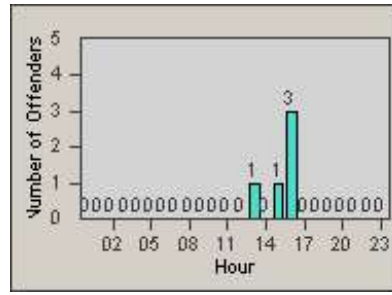

Redflex Redlight Offender Statistics

CONTRACT: Emeryville
 DATE FROM: 1/Jul/2010

LOCATION: EMY-POCH-03 Intersection Powell / Christie
 DATE TO: 31/Jul/2010

LANE 1

LANE 2

LANE 3

Redflex Redlight Offender Statistics

CONTRACT: Emeryville
 DATE FROM: 1/Jul/2010

LOCATION: EMY-POCH-03 Intersection Powell / Christie
 DATE TO: 31/Jul/2010

LANE 4

LANE TOTAL

Redflex Redlight Offender Statistics

CONTRACT: Emeryville
 DATE FROM: 1/Jul/2010