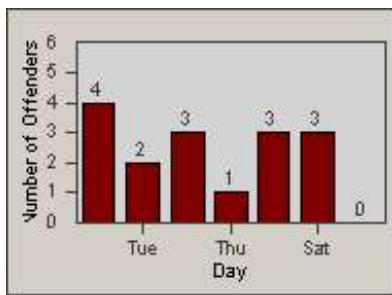

Redflex Redlight Offender Statistics

CONTRACT: Emeryville
 DATE FROM: 1/Jul/2010

LOCATION: EMY-POCH-03 Intersection Powell / Christie
 DATE TO: 31/Jul/2010

LANE 1

LANE 2

LANE 3

Redflex Redlight Offender Statistics

CONTRACT: Emeryville
 DATE FROM: 1/Jul/2010

LOCATION: EMY-POCH-03 Intersection Powell / Christie
 DATE TO: 31/Jul/2010

LANE 4

LANE TOTAL

Redflex Redlight Offender Statistics

CONTRACT: Emeryville
 DATE FROM: 1/Jul/2010