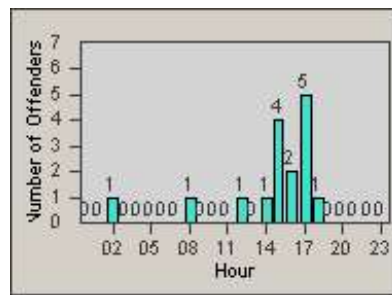

Redflex Redlight Offender Statistics

CONTRACT: Emeryville
 DATE FROM: 1/Jul/2010

LOCATION: EMY-POCH-03 Intersection Powell / Christie
 DATE TO: 31/Jul/2010

LANE 1

LANE 2

LANE 3

Redflex Redlight Offender Statistics

CONTRACT: Emeryville
 DATE FROM: 1/Jul/2010

LOCATION: EMY-POCH-03 Intersection Powell / Christie
 DATE TO: 31/Jul/2010

LANE 4

LANE TOTAL

Redflex Redlight Offender Statistics

CONTRACT: Emeryville
 DATE FROM: 1/Jul/2010