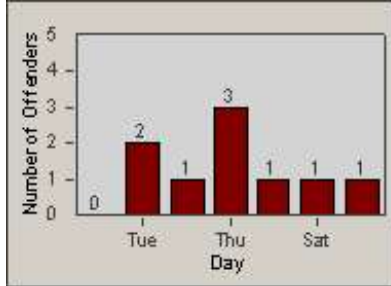

Redflex Redlight Offender Statistics

CONTRACT: Emeryville
 DATE FROM: 1/Jul/2010

LOCATION: EMY-POCH-03 Intersection Powell / Christie
 DATE TO: 31/Jul/2010

LANE 1

LANE 2

LANE 3

Redflex Redlight Offender Statistics

CONTRACT: Emeryville
 DATE FROM: 1/Jul/2010

LOCATION: EMY-POCH-03 Intersection Powell / Christie
 DATE TO: 31/Jul/2010

LANE 4

LANE TOTAL

Redflex Redlight Offender Statistics

CONTRACT: Emeryville
 DATE FROM: 1/Jul/2010