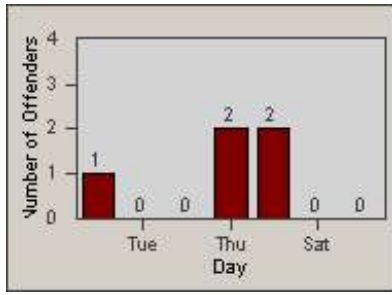

Redflex Redlight Offender Statistics

CONTRACT: Emeryville
 DATE FROM: 1/Jul/2010

LOCATION: EMY-POCH-03 Intersection Powell / Christie
 DATE TO: 31/Jul/2010

LANE 1

LANE 2

LANE 3

Redflex Redlight Offender Statistics

CONTRACT: Emeryville
 DATE FROM: 1/Jul/2010

LOCATION: EMY-POCH-03 Intersection Powell / Christie
 DATE TO: 31/Jul/2010

LANE 4

LANE TOTAL

Redflex Redlight Offender Statistics

CONTRACT: Emeryville
 DATE FROM: 1/Jul/2010