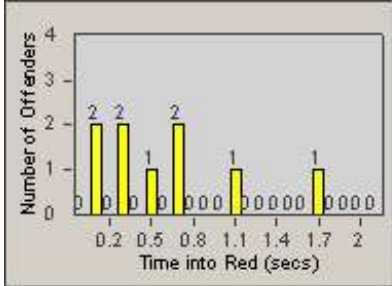

Redflex Redlight Offender Statistics

CONTRACT: Emeryville
 DATE FROM: 1/Jul/2010

LOCATION: EMY-POCH-03 Intersection Powell / Christie
 DATE TO: 31/Jul/2010

LANE 1

LANE 2

LANE 3

Redflex Redlight Offender Statistics

CONTRACT: Emeryville
 DATE FROM: 1/Jul/2010

LOCATION: EMY-POCH-03 Intersection Powell / Christie
 DATE TO: 31/Jul/2010

LANE 4

LANE TOTAL

Redflex Redlight Offender Statistics

CONTRACT: Emeryville
 DATE FROM: 1/Jul/2010