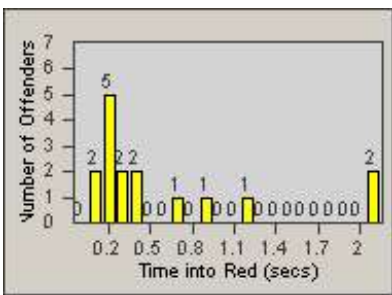

Redflex Redlight Offender Statistics

CONTRACT: Emeryville
 DATE FROM: 1/Jul/2010

LOCATION: EMY-POCH-03 Intersection Powell / Christie
 DATE TO: 31/Jul/2010

LANE 1

LANE 2

LANE 3

Redflex Redlight Offender Statistics

CONTRACT: Emeryville
 DATE FROM: 1/Jul/2010

LOCATION: EMY-POCH-03 Intersection Powell / Christie
 DATE TO: 31/Jul/2010

LANE 4

LANE TOTAL

Redflex Redlight Offender Statistics

CONTRACT: Emeryville
 DATE FROM: 1/Jul/2010