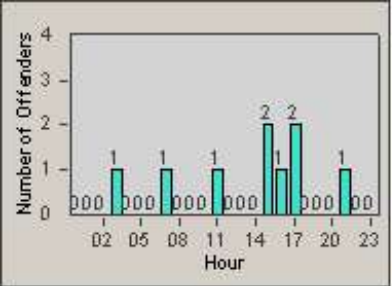

Redflex Redlight Offender Statistics

CONTRACT: Emeryville
 DATE FROM: 1/Jul/2010

LOCATION: EMY-POCH-03 Intersection Powell / Christie
 DATE TO: 31/Jul/2010

LANE 1

LANE 2

LANE 3

Redflex Redlight Offender Statistics

CONTRACT: Emeryville
 DATE FROM: 1/Jul/2010

LOCATION: EMY-POCH-03 Intersection Powell / Christie
 DATE TO: 31/Jul/2010

LANE 4

LANE TOTAL

Redflex Redlight Offender Statistics

CONTRACT: Emeryville
 DATE FROM: 1/Jul/2010