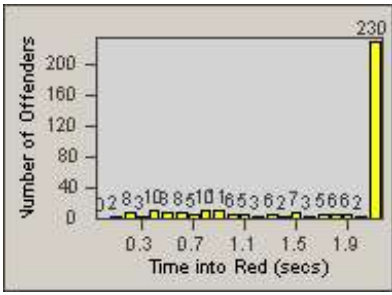

Redflex Redlight Offender Statistics

CONTRACT: Emeryville
 DATE FROM: 1/Oct/2009

LOCATION: EMY-40HO-01 40th St
 DATE TO: 31/Oct/2009

LANE 1

LANE 2

LANE 3

Redflex Redlight Offender Statistics

CONTRACT: Emeryville
DATE FROM: 1/Oct/2009

LOCATION: EMY-40HO-01 40th St
DATE TO: 31/Oct/2009

LANE 4

LANE TOTAL

Redflex Redlight Offender Statistics

CONTRACT: Emeryville
 DATE FROM: 1/Oct/2009

LOCATION: EMY-40HO-01 40th St
 DATE TO: 31/Oct/2009