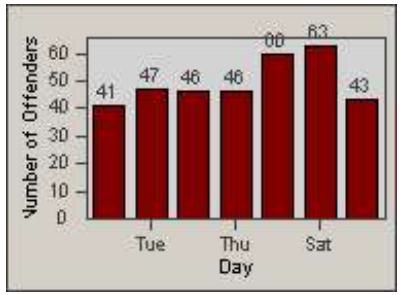

Redflex Redlight Offender Statistics

CONTRACT: Emeryville
 DATE FROM: 1/Oct/2009

LOCATION: EMY-40HO-01 40th St
 DATE TO: 31/Oct/2009

LANE 1

LANE 2

LANE 3

Redflex Redlight Offender Statistics

CONTRACT: Emeryville
DATE FROM: 1/Oct/2009