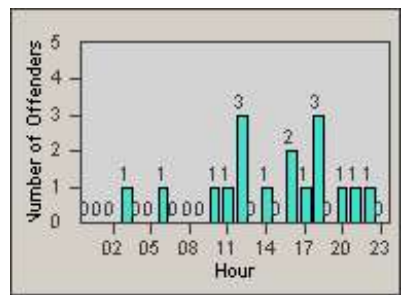

Redflex Redlight Offender Statistics

CONTRACT: Emeryville
 DATE FROM: 1/Oct/2009

LOCATION: EMY-40HO-01 40th St
 DATE TO: 31/Oct/2009

LANE 1

LANE 2

LANE 3

Redflex Redlight Offender Statistics

CONTRACT: Emeryville
DATE FROM: 1/Oct/2009

LOCATION: EMY-40HO-01 40th St
DATE TO: 31/Oct/2009

LANE 4

LANE TOTAL

Redflex Redlight Offender Statistics

CONTRACT: Emeryville
 DATE FROM: 1/Oct/2009

LOCATION: EMY-40HO-01 40th St
 DATE TO: 31/Oct/2009