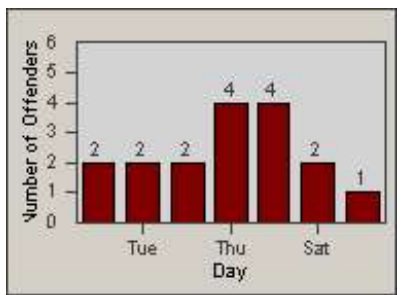

Redflex Redlight Offender Statistics

CONTRACT: Emeryville
 DATE FROM: 1/Oct/2009

LOCATION: EMY-40HO-01 40th St
 DATE TO: 31/Oct/2009

LANE 1

LANE 2

LANE 3

Redflex Redlight Offender Statistics

CONTRACT: Emeryville
DATE FROM: 1/Oct/2009