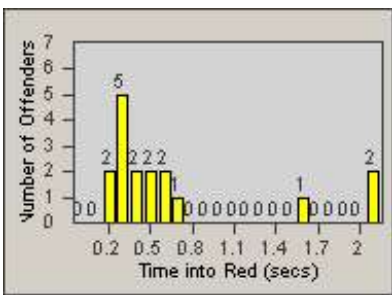

Redflex Redlight Offender Statistics

CONTRACT: Emeryville
 DATE FROM: 1/Oct/2009

LOCATION: EMY-40HO-01 40th St
 DATE TO: 31/Oct/2009

LANE 1

LANE 2

LANE 3

Redflex Redlight Offender Statistics

CONTRACT: Emeryville
DATE FROM: 1/Oct/2009

LOCATION: EMY-40HO-01 40th St
DATE TO: 31/Oct/2009

LANE 4

LANE TOTAL

Redflex Redlight Offender Statistics

CONTRACT: Emeryville
 DATE FROM: 1/Oct/2009

LOCATION: EMY-40HO-01 40th St
 DATE TO: 31/Oct/2009