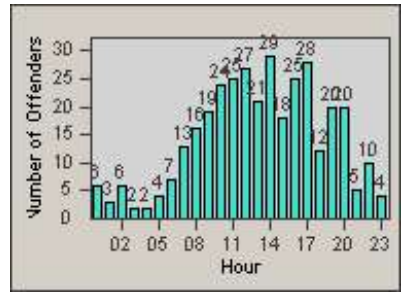

Redflex Redlight Offender Statistics

CONTRACT: Emeryville
 DATE FROM: 1/Oct/2009

LOCATION: EMY-40HO-01 40th St
 DATE TO: 31/Oct/2009

LANE 1

LANE 2

LANE 3

Redflex Redlight Offender Statistics

CONTRACT: Emeryville
DATE FROM: 1/Oct/2009

LOCATION: EMY-40HO-01 40th St
DATE TO: 31/Oct/2009

LANE 4

LANE TOTAL

Redflex Redlight Offender Statistics

CONTRACT: Emeryville
 DATE FROM: 1/Oct/2009

LOCATION: EMY-40HO-01 40th St
 DATE TO: 31/Oct/2009