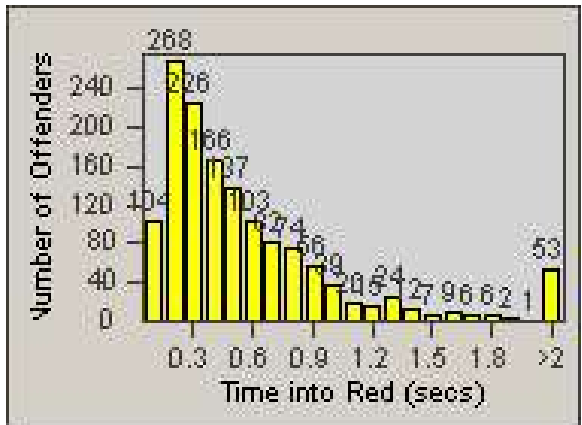

Redflex Redlight Offender Statistics

CONTRACT: Emeryville
 DATE FROM: 1/Jan/2004

LOCATION: EMY-40HL-01 40th St
 DATE TO: 31/Dec/2005

LANE 1

LANE 2

LANE 3

Redflex Redlight Offender Statistics

CONTRACT: Emeryville
DATE FROM: 1/Jan/2004

LOCATION: EMY-40HL-01 40th St
DATE TO: 31/Dec/2005

LANE 4

LANE TOTAL

Redflex Redlight Offender Statistics

CONTRACT: Emeryville
 DATE FROM: 1/Jan/2004

LOCATION: EMY-40HL-01 40th St
 DATE TO: 31/Dec/2005