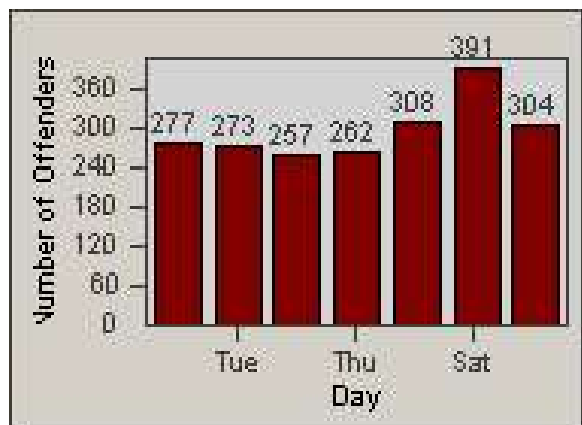

Redflex Redlight Offender Statistics

CONTRACT: Emeryville
 DATE FROM: 1/Jan/2004

LOCATION: EMY-40HL-01 40th St
 DATE TO: 31/Dec/2005

LANE 1

LANE 2

LANE 3

Redflex Redlight Offender Statistics

CONTRACT: Emeryville
DATE FROM: 1/Jan/2004

LOCATION: EMY-40HL-01 40th St
DATE TO: 31/Dec/2005

LANE 4

LANE TOTAL

Redflex Redlight Offender Statistics

CONTRACT: Emeryville
 DATE FROM: 1/Jan/2004

LOCATION: EMY-40HL-01 40th St
 DATE TO: 31/Dec/2005