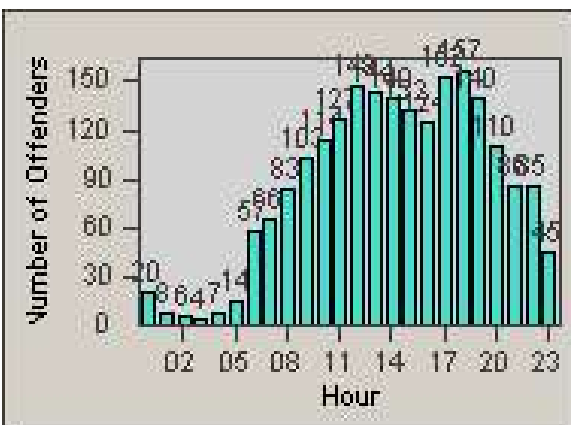

Redflex Redlight Offender Statistics

CONTRACT: Emeryville
 DATE FROM: 1/Jan/2004

LOCATION: EMY-40HL-01 40th St
 DATE TO: 31/Dec/2005

LANE 1

LANE 2

LANE 3

Redflex Redlight Offender Statistics

CONTRACT: Emeryville
DATE FROM: 1/Jan/2004

LOCATION: EMY-40HL-01 40th St
DATE TO: 31/Dec/2005

LANE 4

LANE TOTAL

Redflex Redlight Offender Statistics

CONTRACT: Emeryville
 DATE FROM: 1/Jan/2004

LOCATION: EMY-40HL-01 40th St
 DATE TO: 31/Dec/2005