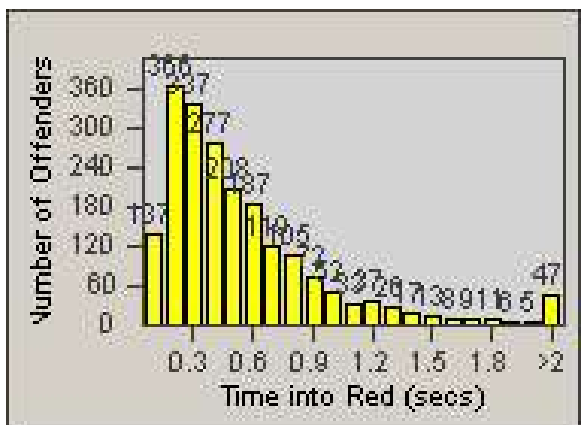

Redflex Redlight Offender Statistics

CONTRACT: Emeryville
 DATE FROM: 1/Jan/2004

LOCATION: EMY-40HL-01 40th St
 DATE TO: 31/Dec/2005

LANE 1

LANE 2

LANE 3

Redflex Redlight Offender Statistics

CONTRACT: Emeryville
DATE FROM: 1/Jan/2004

LOCATION: EMY-40HL-01 40th St
DATE TO: 31/Dec/2005

LANE 4

LANE TOTAL

Redflex Redlight Offender Statistics

CONTRACT: Emeryville
 DATE FROM: 1/Jan/2004

LOCATION: EMY-40HL-01 40th St
 DATE TO: 31/Dec/2005