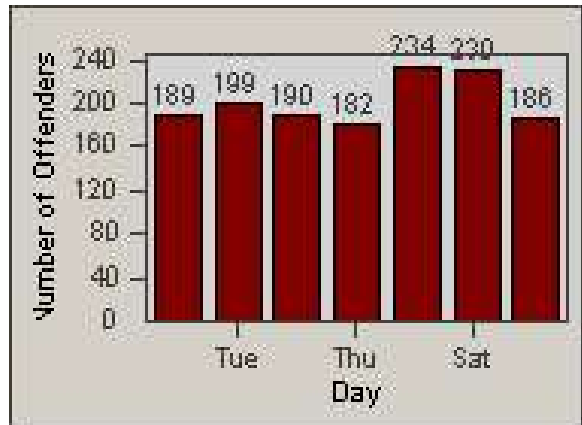

Redflex Redlight Offender Statistics

CONTRACT: Emeryville
 DATE FROM: 1/Jan/2004

LOCATION: EMY-40HL-01 40th St
 DATE TO: 31/Dec/2005

LANE 1

LANE 2

LANE 3

Redflex Redlight Offender Statistics

CONTRACT: Emeryville
DATE FROM: 1/Jan/2004

LOCATION: EMY-40HL-01 40th St
DATE TO: 31/Dec/2005

LANE 4

LANE TOTAL

Redflex Redlight Offender Statistics

CONTRACT: Emeryville
 DATE FROM: 1/Jan/2004

LOCATION: EMY-40HL-01 40th St
 DATE TO: 31/Dec/2005