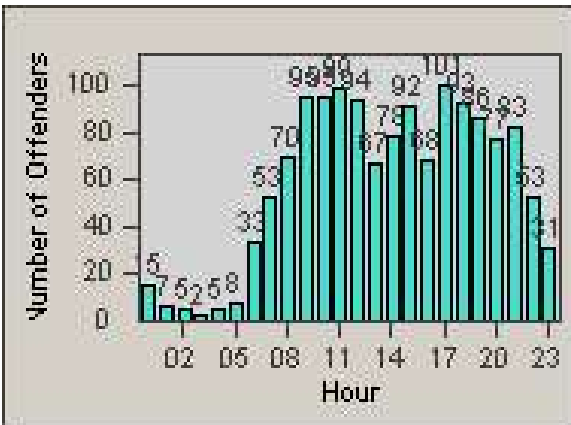

Redflex Redlight Offender Statistics

CONTRACT: Emeryville
 DATE FROM: 1/Jan/2004

LOCATION: EMY-40HL-01 40th St
 DATE TO: 31/Dec/2005

LANE 1

LANE 2

LANE 3

Redflex Redlight Offender Statistics

CONTRACT: Emeryville
DATE FROM: 1/Jan/2004

LOCATION: EMY-40HL-01 40th St
DATE TO: 31/Dec/2005

LANE 4

LANE TOTAL

Redflex Redlight Offender Statistics

CONTRACT: Emeryville
 DATE FROM: 1/Jan/2004

LOCATION: EMY-40HL-01 40th St
 DATE TO: 31/Dec/2005