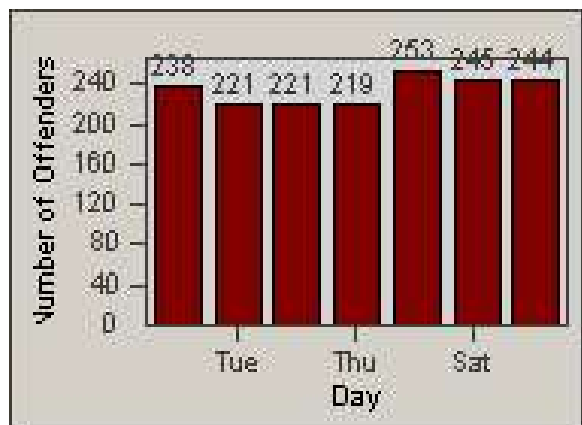

Redflex Redlight Offender Statistics

CONTRACT: Emeryville
 DATE FROM: 1/Jan/2004

LOCATION: EMY-40HO-01 40th St
 DATE TO: 31/Dec/2005

LANE 1

LANE 2

LANE 3

Redflex Redlight Offender Statistics

CONTRACT: Emeryville
DATE FROM: 1/Jan/2004

LOCATION: EMY-40HO-01 40th St
DATE TO: 31/Dec/2005

LANE 4

LANE TOTAL

Redflex Redlight Offender Statistics

CONTRACT: Emeryville
DATE FROM: 1/Jan/2004

LOCATION: EMY-40HO-01 40th St
DATE TO: 31/Dec/2005