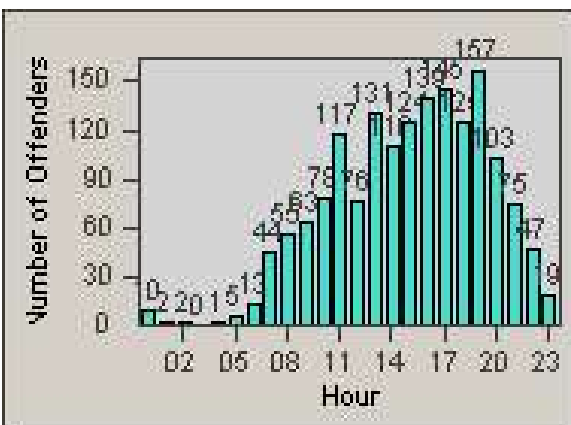

Redflex Redlight Offender Statistics

CONTRACT: Emeryville
 DATE FROM: 1/Jan/2004

LOCATION: EMY-40HO-01 40th St
 DATE TO: 31/Dec/2005

LANE 1

LANE 2

LANE 3

Redflex Redlight Offender Statistics

CONTRACT: Emeryville
DATE FROM: 1/Jan/2004

LOCATION: EMY-40HO-01 40th St
DATE TO: 31/Dec/2005

LANE 4

LANE TOTAL

Redflex Redlight Offender Statistics

CONTRACT: Emeryville
DATE FROM: 1/Jan/2004

LOCATION: EMY-40HO-01 40th St
DATE TO: 31/Dec/2005