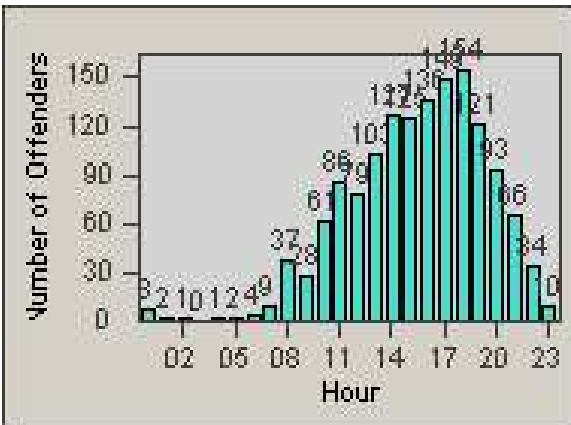

Redflex Redlight Offender Statistics

CONTRACT: Emeryville
 DATE FROM: 1/Jan/2004

LOCATION: EMY-40HO-01 40th St
 DATE TO: 31/Dec/2005

LANE 1

LANE 2

LANE 3

Redflex Redlight Offender Statistics

CONTRACT: Emeryville
DATE FROM: 1/Jan/2004

LOCATION: EMY-40HO-01 40th St
DATE TO: 31/Dec/2005

LANE 4

LANE TOTAL

Redflex Redlight Offender Statistics

CONTRACT: Emeryville
DATE FROM: 1/Jan/2004

LOCATION: EMY-40HO-01 40th St
DATE TO: 31/Dec/2005