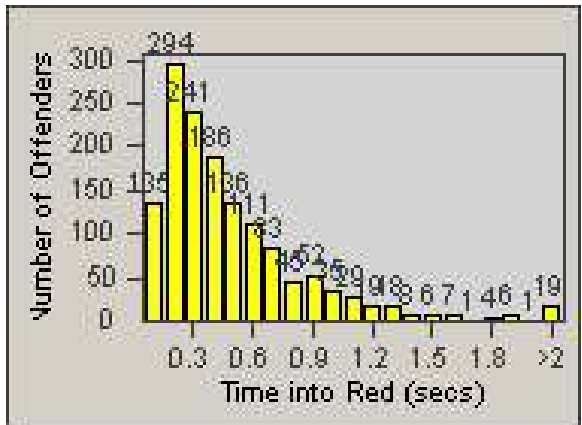

Redflex Redlight Offender Statistics

CONTRACT: Emeryville
 DATE FROM: 1/Jan/2004

LOCATION: EMY-40HO-01 40th St
 DATE TO: 31/Dec/2005

LANE 1

LANE 2

LANE 3

Redflex Redlight Offender Statistics

CONTRACT: Emeryville
DATE FROM: 1/Jan/2004

LOCATION: EMY-40HO-01 40th St
DATE TO: 31/Dec/2005

LANE 4

LANE TOTAL

Redflex Redlight Offender Statistics

CONTRACT: Emeryville
DATE FROM: 1/Jan/2004

LOCATION: EMY-40HO-01 40th St
DATE TO: 31/Dec/2005