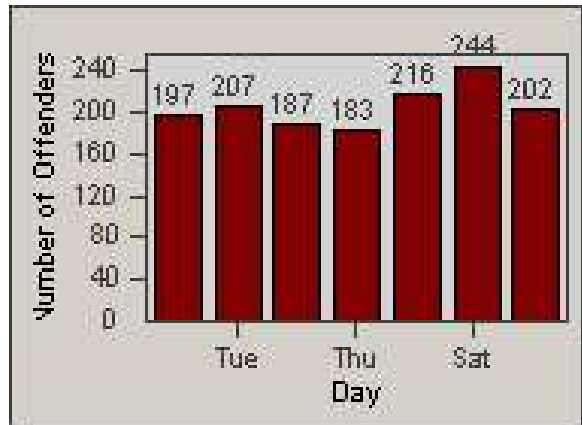

Redflex Redlight Offender Statistics

CONTRACT: Emeryville
 DATE FROM: 1/Jan/2004

LOCATION: EMY-40HO-01 40th St
 DATE TO: 31/Dec/2005

LANE 1

LANE 2

LANE 3

Redflex Redlight Offender Statistics

CONTRACT: Emeryville
DATE FROM: 1/Jan/2004

LOCATION: EMY-40HO-01 40th St
DATE TO: 31/Dec/2005

LANE 4

LANE TOTAL

Redflex Redlight Offender Statistics

CONTRACT: Emeryville
DATE FROM: 1/Jan/2004

LOCATION: EMY-40HO-01 40th St
DATE TO: 31/Dec/2005