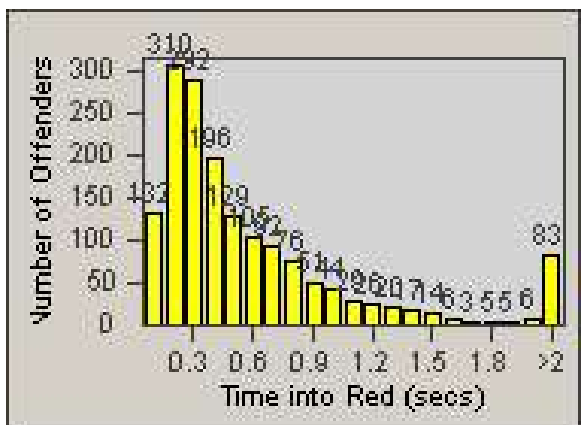

Redflex Redlight Offender Statistics

CONTRACT: Emeryville
 DATE FROM: 1/Jan/2004

LOCATION: EMY-40HO-01 40th St
 DATE TO: 31/Dec/2005

LANE 1

LANE 2

LANE 3

Redflex Redlight Offender Statistics

CONTRACT: Emeryville
DATE FROM: 1/Jan/2004

LOCATION: EMY-40HO-01 40th St
DATE TO: 31/Dec/2005

LANE 4

LANE TOTAL

Redflex Redlight Offender Statistics

CONTRACT: Emeryville
DATE FROM: 1/Jan/2004

LOCATION: EMY-40HO-01 40th St
DATE TO: 31/Dec/2005