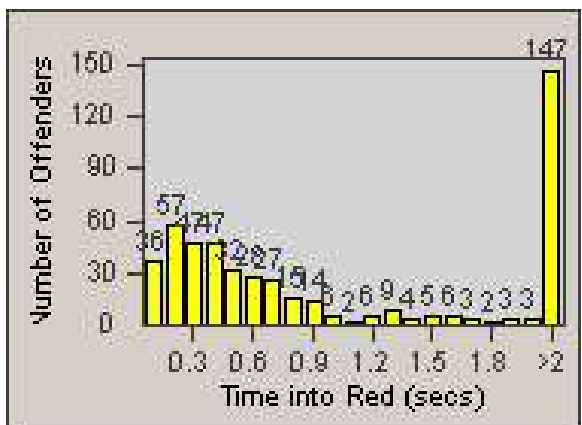

Redflex Redlight Offender Statistics

CONTRACT: Emeryville
 DATE FROM: 1/Jan/2008

LOCATION: EMY-40HL-01 40th St
 DATE TO: 5/Aug/2009

LANE 1

LANE 2

LANE 3

Redflex Redlight Offender Statistics

CONTRACT: Emeryville
DATE FROM: 1/Jan/2008

LOCATION: EMY-40HL-01 40th St
DATE TO: 5/Aug/2009

LANE 4

LANE TOTAL

Redflex Redlight Offender Statistics

CONTRACT: Emeryville
 DATE FROM: 1/Jan/2008

LOCATION: EMY-40HL-01 40th St
 DATE TO: 5/Aug/2009