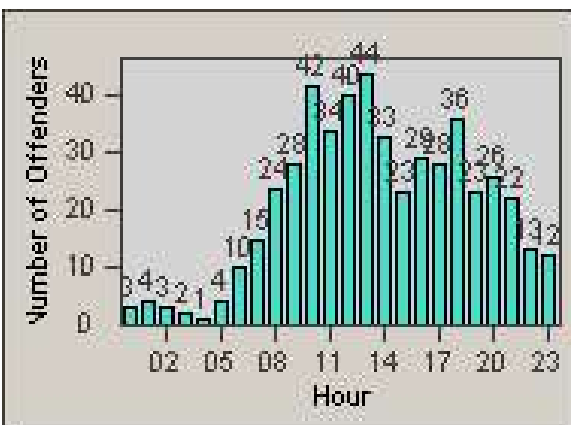

Redflex Redlight Offender Statistics

CONTRACT: Emeryville
 DATE FROM: 1/Jan/2008

LOCATION: EMY-40HL-01 40th St
 DATE TO: 5/Aug/2009

LANE 1

LANE 2

LANE 3

Redflex Redlight Offender Statistics

CONTRACT: Emeryville
DATE FROM: 1/Jan/2008

LOCATION: EMY-40HL-01 40th St
DATE TO: 5/Aug/2009

LANE 4

LANE TOTAL

Redflex Redlight Offender Statistics

CONTRACT: Emeryville
 DATE FROM: 1/Jan/2008

LOCATION: EMY-40HL-01 40th St
 DATE TO: 5/Aug/2009