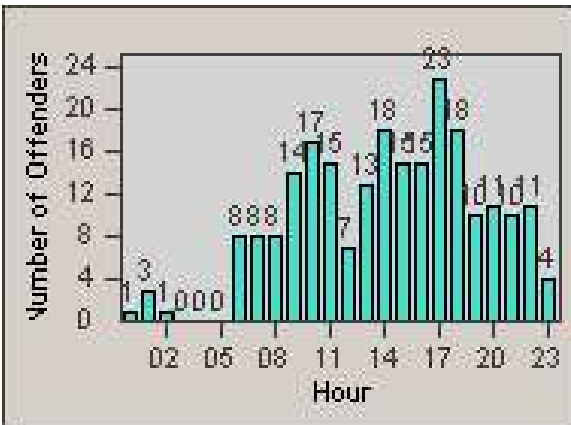

Redflex Redlight Offender Statistics

CONTRACT: Emeryville
 DATE FROM: 1/Jan/2008

LOCATION: EMY-40HL-01 40th St
 DATE TO: 5/Aug/2009

LANE 1

LANE 2

LANE 3

Redflex Redlight Offender Statistics

CONTRACT: Emeryville
DATE FROM: 1/Jan/2008

LOCATION: EMY-40HL-01 40th St
DATE TO: 5/Aug/2009

LANE 4

LANE TOTAL

Redflex Redlight Offender Statistics

CONTRACT: Emeryville
 DATE FROM: 1/Jan/2008

LOCATION: EMY-40HL-01 40th St
 DATE TO: 5/Aug/2009