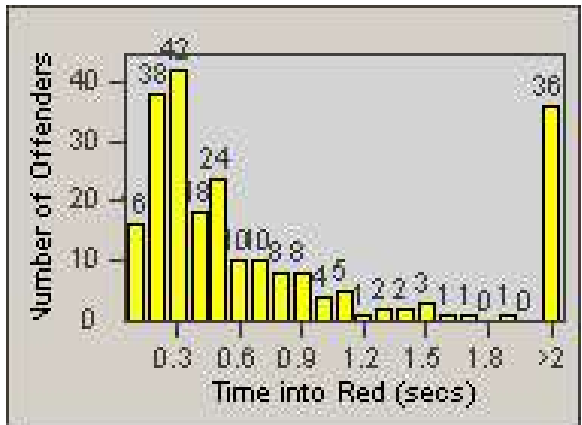

Redflex Redlight Offender Statistics

CONTRACT: Emeryville
 DATE FROM: 1/Jan/2008

LOCATION: EMY-40HL-01 40th St
 DATE TO: 5/Aug/2009

LANE 1

LANE 2

LANE 3

Redflex Redlight Offender Statistics

CONTRACT: Emeryville
DATE FROM: 1/Jan/2008

LOCATION: EMY-40HL-01 40th St
DATE TO: 5/Aug/2009

LANE 4

LANE TOTAL

Redflex Redlight Offender Statistics

CONTRACT: Emeryville
 DATE FROM: 1/Jan/2008

LOCATION: EMY-40HL-01 40th St
 DATE TO: 5/Aug/2009