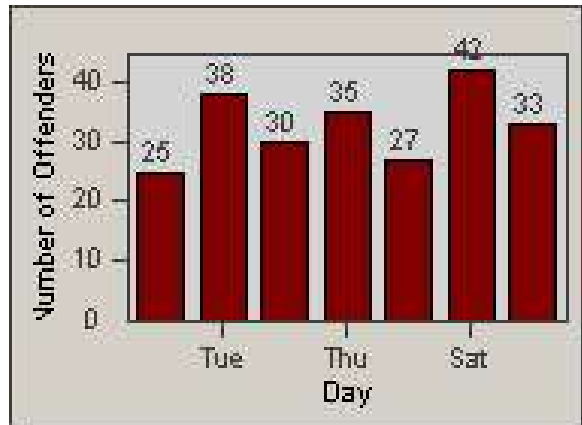

Redflex Redlight Offender Statistics

CONTRACT: Emeryville
 DATE FROM: 1/Jan/2008

LOCATION: EMY-40HL-01 40th St
 DATE TO: 5/Aug/2009

LANE 1

LANE 2

LANE 3

Redflex Redlight Offender Statistics

CONTRACT: Emeryville
DATE FROM: 1/Jan/2008

LOCATION: EMY-40HL-01 40th St
DATE TO: 5/Aug/2009

LANE 4

LANE TOTAL

Redflex Redlight Offender Statistics

CONTRACT: Emeryville
 DATE FROM: 1/Jan/2008

LOCATION: EMY-40HL-01 40th St
 DATE TO: 5/Aug/2009