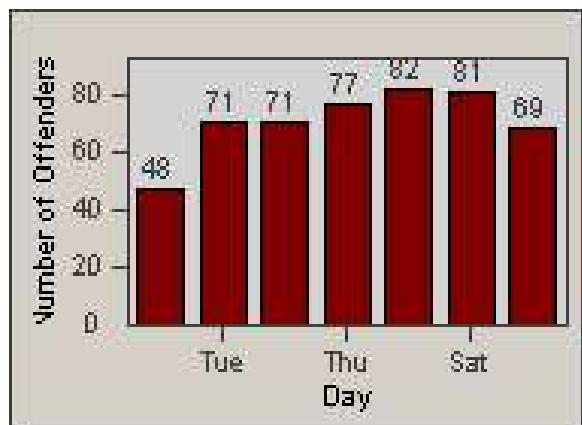

Redflex Redlight Offender Statistics

CONTRACT: Emeryville
 DATE FROM: 1/Jan/2008

LOCATION: EMY-40HL-01 40th St
 DATE TO: 5/Aug/2009

LANE 1

LANE 2

LANE 3

Redflex Redlight Offender Statistics

CONTRACT: Emeryville
DATE FROM: 1/Jan/2008