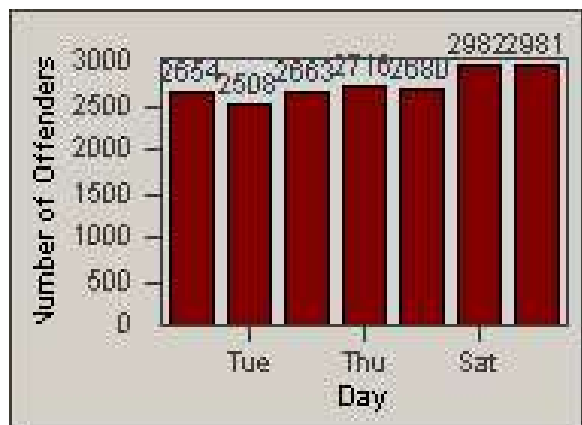

Redflex Redlight Offender Statistics

CONTRACT: Emeryville
DATE FROM: 1/Jan/2008

LOCATION: EMY-40HO-01 40th St
DATE TO: 5/Aug/2009

LANE 1

LANE 2

LANE 3

Redflex Redlight Offender Statistics

CONTRACT: Emeryville
DATE FROM: 1/Jan/2008

LOCATION: EMY-40HO-01 40th St
DATE TO: 5/Aug/2009

LANE 4

LANE TOTAL

Redflex Redlight Offender Statistics

CONTRACT: Emeryville
 DATE FROM: 1/Jan/2008

LOCATION: EMY-40HO-01 40th St
 DATE TO: 5/Aug/2009