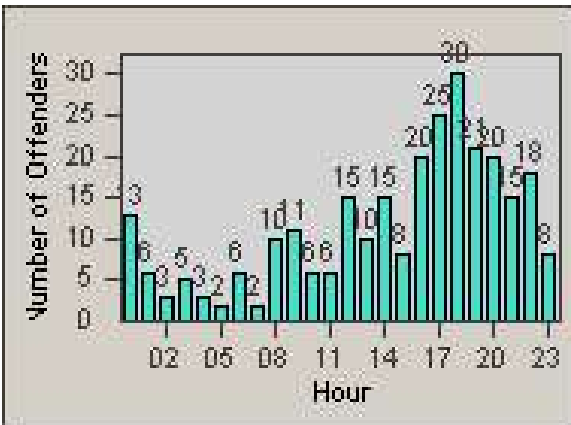

Redflex Redlight Offender Statistics

CONTRACT: Emeryville
DATE FROM: 1/Jan/2008

LOCATION: EMY-40HO-01 40th St
DATE TO: 5/Aug/2009

LANE 1

LANE 2

LANE 3

Redflex Redlight Offender Statistics

CONTRACT: Emeryville
DATE FROM: 1/Jan/2008

LOCATION: EMY-40HO-01 40th St
DATE TO: 5/Aug/2009

LANE 4

LANE TOTAL

Redflex Redlight Offender Statistics

CONTRACT: Emeryville
 DATE FROM: 1/Jan/2008

LOCATION: EMY-40HO-01 40th St
 DATE TO: 5/Aug/2009