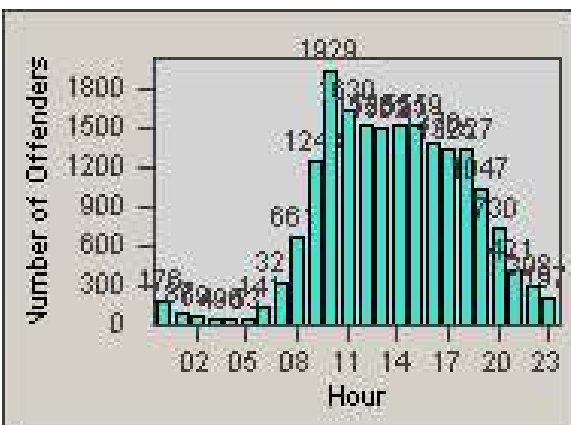

Redflex Redlight Offender Statistics

CONTRACT: Emeryville
DATE FROM: 1/Jan/2008

LOCATION: EMY-40HO-01 40th St
DATE TO: 5/Aug/2009

LANE 1

LANE 2

LANE 3

Redflex Redlight Offender Statistics

CONTRACT: Emeryville
DATE FROM: 1/Jan/2008

LOCATION: EMY-40HO-01 40th St
DATE TO: 5/Aug/2009

LANE 4

LANE TOTAL

Redflex Redlight Offender Statistics

CONTRACT: Emeryville
 DATE FROM: 1/Jan/2008

LOCATION: EMY-40HO-01 40th St
 DATE TO: 5/Aug/2009