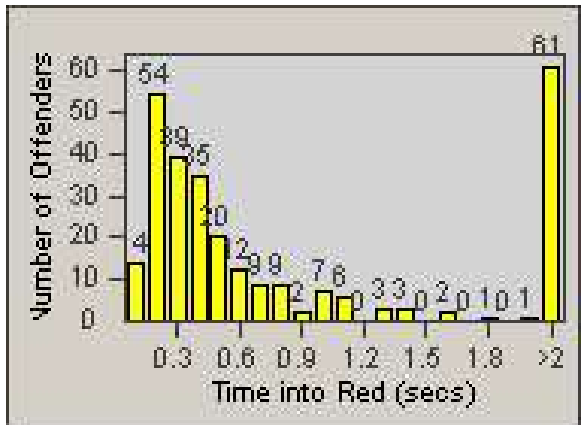

Redflex Redlight Offender Statistics

CONTRACT: Emeryville
DATE FROM: 1/Jan/2008

LOCATION: EMY-40HO-01 40th St
DATE TO: 5/Aug/2009

LANE 1

LANE 2

LANE 3

Redflex Redlight Offender Statistics

CONTRACT: Emeryville
DATE FROM: 1/Jan/2008

LOCATION: EMY-40HO-01 40th St
DATE TO: 5/Aug/2009

LANE 4

LANE TOTAL

Redflex Redlight Offender Statistics

CONTRACT: Emeryville
 DATE FROM: 1/Jan/2008

LOCATION: EMY-40HO-01 40th St
 DATE TO: 5/Aug/2009