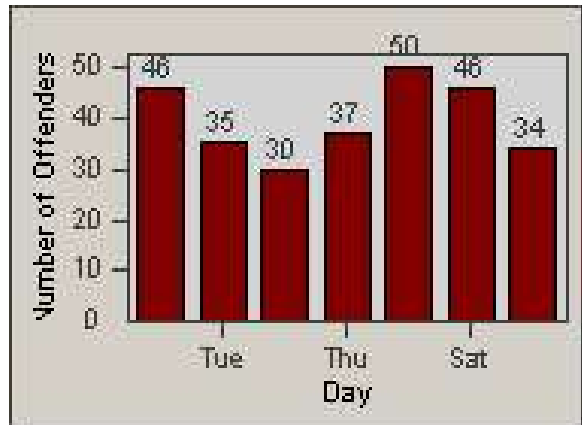

Redflex Redlight Offender Statistics

CONTRACT: Emeryville
DATE FROM: 1/Jan/2008

LOCATION: EMY-40HO-01 40th St
DATE TO: 5/Aug/2009

LANE 1

LANE 2

LANE 3

Redflex Redlight Offender Statistics

CONTRACT: Emeryville
DATE FROM: 1/Jan/2008

LOCATION: EMY-40HO-01 40th St
DATE TO: 5/Aug/2009

LANE 4

LANE TOTAL

Redflex Redlight Offender Statistics

CONTRACT: Emeryville
 DATE FROM: 1/Jan/2008

LOCATION: EMY-40HO-01 40th St
 DATE TO: 5/Aug/2009