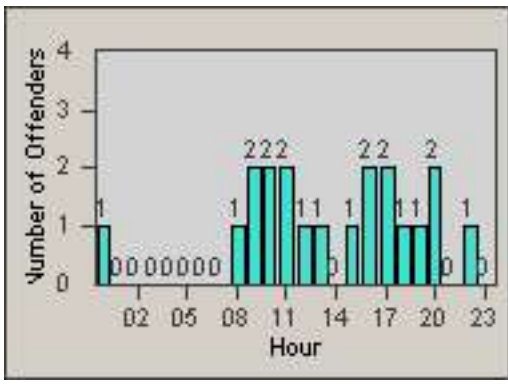

Redflex Redlight Offender Statistics

CONTRACT: Emeryville
 DATE FROM: 01-Mar-2012

LOCATION: EMY-40HL-01 40th St
 DATE TO: 31-Mar-2012

LANE 1

LANE 2

LANE 3

Redflex Redlight Offender Statistics

CONTRACT: Emeryville
DATE FROM: 01-Mar-2012

LOCATION: EMY-40HL-01 40th St
DATE TO: 31-Mar-2012

LANE 4

LANE TOTAL

Redflex Redlight Offender Statistics

CONTRACT: Emeryville
 DATE FROM: 01-Mar-2012

LOCATION: EMY-40HL-01 40th St
 DATE TO: 31-Mar-2012