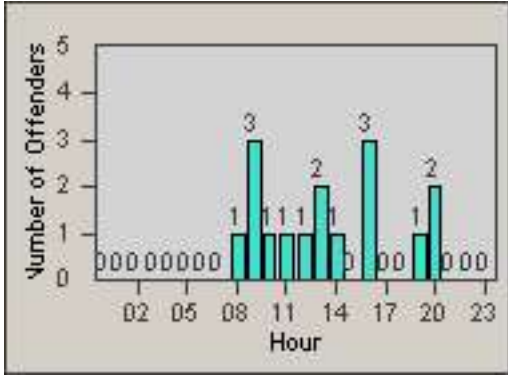

Redflex Redlight Offender Statistics

CONTRACT: Emeryville
 DATE FROM: 01-Mar-2012

LOCATION: EMY-40HL-01 40th St
 DATE TO: 31-Mar-2012

LANE 1

LANE 2

LANE 3

Redflex Redlight Offender Statistics

CONTRACT: Emeryville
DATE FROM: 01-Mar-2012

LOCATION: EMY-40HL-01 40th St
DATE TO: 31-Mar-2012

LANE 4

LANE TOTAL

Redflex Redlight Offender Statistics

CONTRACT: Emeryville
 DATE FROM: 01-Mar-2012

LOCATION: EMY-40HL-01 40th St
 DATE TO: 31-Mar-2012