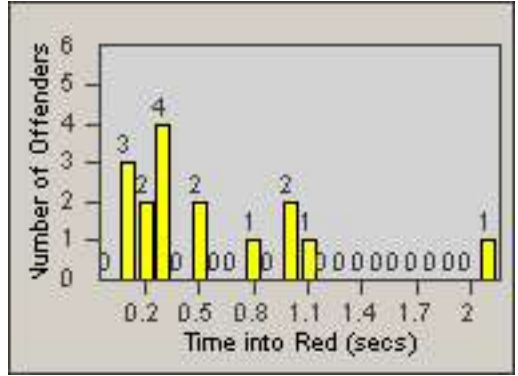

Redflex Redlight Offender Statistics

CONTRACT: Emeryville
 DATE FROM: 01-Mar-2012

LOCATION: EMY-40HL-01 40th St
 DATE TO: 31-Mar-2012

LANE 1

LANE 2

LANE 3

Redflex Redlight Offender Statistics

CONTRACT: Emeryville
DATE FROM: 01-Mar-2012

LOCATION: EMY-40HL-01 40th St
DATE TO: 31-Mar-2012

LANE 4

LANE TOTAL

Redflex Redlight Offender Statistics

CONTRACT: Emeryville
 DATE FROM: 01-Mar-2012

LOCATION: EMY-40HL-01 40th St
 DATE TO: 31-Mar-2012