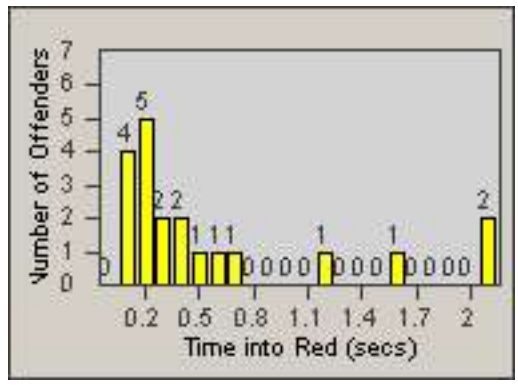

Redflex Redlight Offender Statistics

CONTRACT: Emeryville
 DATE FROM: 01-Mar-2012

LOCATION: EMY-40HL-01 40th St
 DATE TO: 31-Mar-2012

LANE 1

LANE 2

LANE 3

Redflex Redlight Offender Statistics

CONTRACT: Emeryville
DATE FROM: 01-Mar-2012

LOCATION: EMY-40HL-01 40th St
DATE TO: 31-Mar-2012

LANE 4

LANE TOTAL

Redflex Redlight Offender Statistics

CONTRACT: Emeryville
 DATE FROM: 01-Mar-2012

LOCATION: EMY-40HL-01 40th St
 DATE TO: 31-Mar-2012