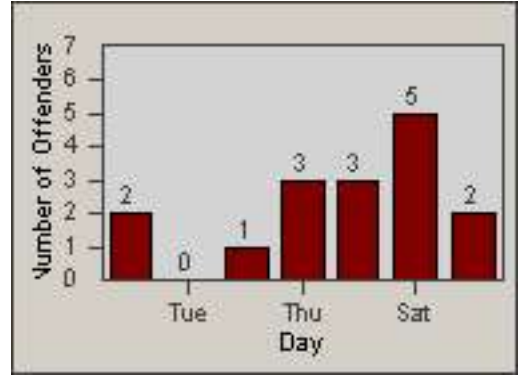

Redflex Redlight Offender Statistics

CONTRACT: Emeryville
 DATE FROM: 01-Mar-2012

LOCATION: EMY-40HL-01 40th St
 DATE TO: 31-Mar-2012

LANE 1

LANE 2

LANE 3

Redflex Redlight Offender Statistics

CONTRACT: Emeryville
DATE FROM: 01-Mar-2012

LOCATION: EMY-40HL-01 40th St
DATE TO: 31-Mar-2012

LANE 4

LANE TOTAL

Redflex Redlight Offender Statistics

CONTRACT: Emeryville
 DATE FROM: 01-Mar-2012

LOCATION: EMY-40HL-01 40th St
 DATE TO: 31-Mar-2012