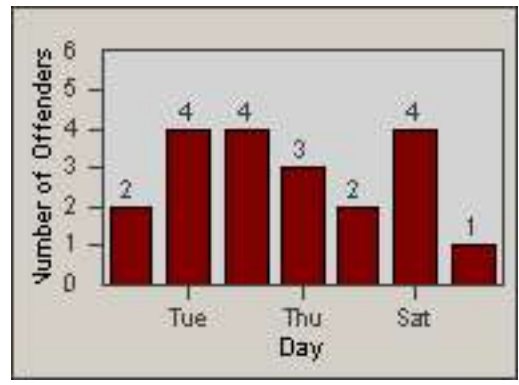

Redflex Redlight Offender Statistics

CONTRACT: Emeryville
 DATE FROM: 01-Mar-2012

LOCATION: EMY-40HL-01 40th St
 DATE TO: 31-Mar-2012

LANE 1

LANE 2

LANE 3

Redflex Redlight Offender Statistics

CONTRACT: Emeryville
DATE FROM: 01-Mar-2012

LOCATION: EMY-40HL-01 40th St
DATE TO: 31-Mar-2012

LANE 4

LANE TOTAL

Redflex Redlight Offender Statistics

CONTRACT: Emeryville
 DATE FROM: 01-Mar-2012

LOCATION: EMY-40HL-01 40th St
 DATE TO: 31-Mar-2012