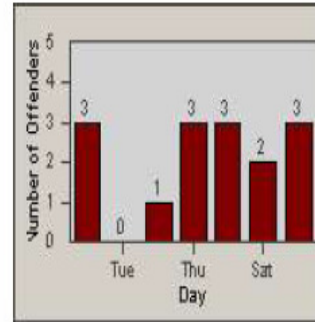

Redflex Redlight Offender Statistics

CONTRACT: Emeryville   LOCATION: EMY-40HO-01 40th St
DATE FROM: 1/Jul/2009   DATE TO: 31/Jul/2009

LANE 1