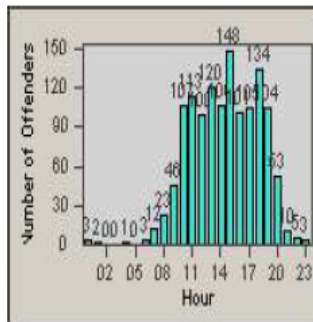

Redflex Redlight Offender Statistics

CONTRACT: Emeryville   LOCATION: EMY-40HO-01 40th St
DATE FROM: 1/Jul/2009   DATE TO: 31/Jul/2009

LANE 1

LANE 2

LANE 3