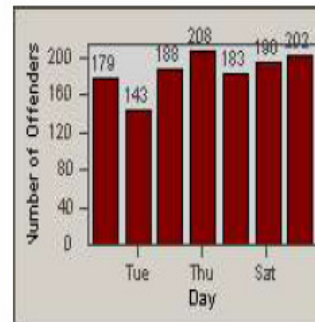

Redflex Redlight Offender Statistics

CONTRACT: Emeryville   LOCATION: EMY-40HO-01 40th St
DATE FROM: 1/Jul/2009   DATE TO: 31/Jul/2009

LANE 1

LANE 2

LANE 3