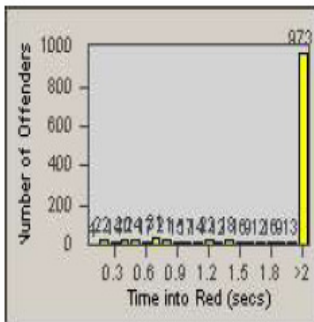

Redflex Redlight Offender Statistics

CONTRACT: Emeryville   LOCATION: EMY-40HO-01 40th St
DATE FROM: 1/Jul/2009   DATE TO: 31/Jul/2009

LANE 1

LANE 2

LANE 3