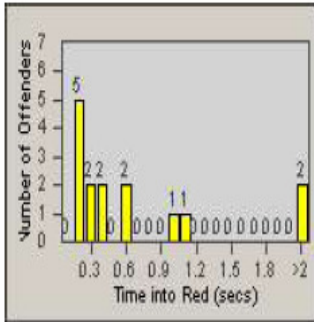

Redflex Redlight Offender Statistics

CONTRACT: Emeryville   LOCATION: EMY-40HO-01 40th St
DATE FROM: 1/Jul/2009   DATE TO: 31/Jul/2009

LANE 1