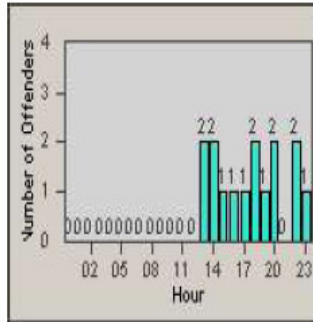

Redflex Redlight Offender Statistics

CONTRACT: Emeryville   LOCATION: EMY-40HO-01 40th St
DATE FROM: 1/Jul/2009   DATE TO: 31/Jul/2009

LANE 1