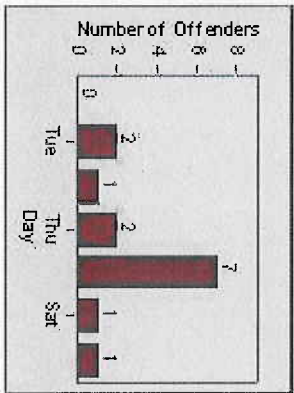

Redflex Redlight Offender Statistics

CONTRACT: Encinitas LOCATION: ENC-ECEN-01 Intersection of El Camino Real and Encinitas
 DATE FROM: 1/Jul/2010 DATE TO: 1/Aug/2010

LANE 1

LANE 2

LANE 3

Redflex Redlight Offender Statistics

CONTRACT: Encinitas
 DATE FROM: 1/Jul/2010

LOCATION: ENC-ECEN-01 Intersection of El Camino Real and Encinitas
 DATE TO: 1/Aug/2010

LANE 4

LANE TOTAL

Redflex Redlight Offender Statistics

CONTRACT: Encinitas