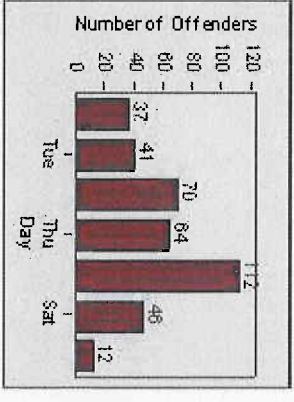

LOCATION: ENC-ECEN-01 Intersection of El Camino Real and Encinitas
 DATE TO: 1/Aug/2004

LANE 4

LANE TOTAL

Redflex Redlight Offender Statistics

CONTRACT: Encinitas **LOCATION:** ENC-ECEN-01 Intersection of El Camino Real and Encinitas
DATE FROM: 1/Jul/2004 **DATE TO:** 1/Aug/2004

Redflex Redlight Offender Statistics

CONTRACT: Encinitas
 DATE FROM: 1/Jul/2004

LOCATION: ENC-ENEC-01 Intersection of Encinitas and El Camino Real
 DATE TO: 1/Aug/2004

LANE 1

LANE 2

LANE 3

Redflex Redlight Offender Statistics