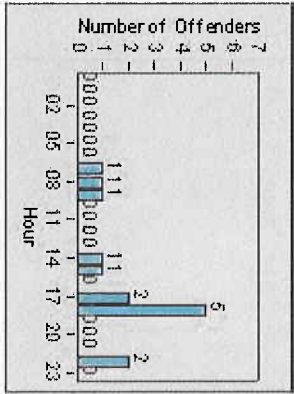

Redflex Redlight Offender Statistics

CONTRACT: Encinitas
DATE FROM: 1/Jul/2010

LOCATION: ENC-ECEN-01 Intersection of El Camino Real and Encinitas
DATE TO: 1/Aug/2010

LANE 4