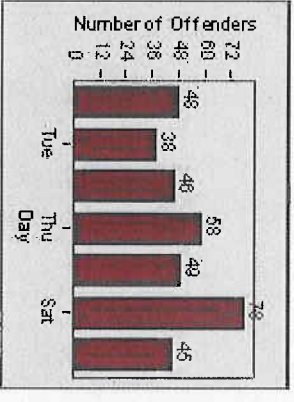

LANE 1

LANE 2

LANE 3

Redflex Redlight Offender Statistics

CONTRACT: Encinitas **LOCATION:** ENC-ENECC-01 Intersection of Encinitas and El Camino Real
DATE FROM: 1/Jul/2010 **DATE TO:** 1/Aug/2010

LANE 4

LANE TOTAL

Redflex Redlight Offender Statistics

CONTRACT: Encinitas **LOCATION:** ENC-ENEC-01 Intersection of Encinitas and El Camino Real
DATE FROM: 1/Jul/2010 **DATE TO:** 1/Aug/2010

Redflex Redlight Offender Statistics