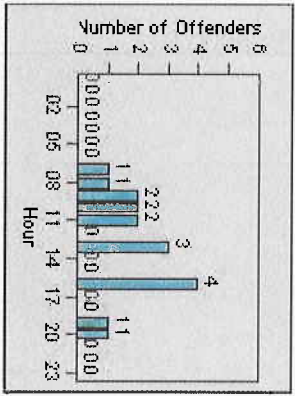

Redflex Redlight Offender Statistics

CONTRACT: Encinitas LOCATION: ENC-ECEN-01 Intersection of El Camino Real and Encinitas
 DATE FROM: 1/Jul/2010 DATE TO: 1/Aug/2010

LANE 1

LANE 2

LANE 3

Redflex Redlight Offender Statistics