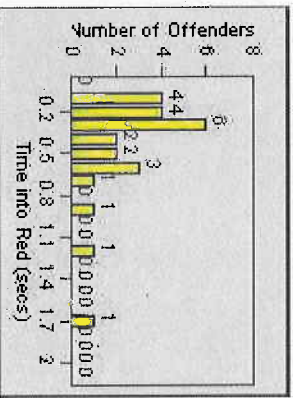

Redflex Redlight Offender Statistics

CONTRACT: Encinitas **LOCATION:** ENC-ENEC-01 Intersection of Encinitas and El Camino Real
DATE FROM: 1/Jul/2010 **DATE TO:** 1/Aug/2010

Redflex Redlight Offender Statistics

CONTRACT: Encinitas
 DATE FROM: 1/Jul/2010

LOCATION: ENC-OLEC-01 Leucadia Blvd/Olivenhain Rd
 DATE TO: 1/Aug/2010

LANE 1

LANE 2

LANE 3

Redflex Redlight Offender Statistics

CONTRACT: Encinitas **LOCATION:** ENC-OLEC-01 Leucadia Blvd/Olivenhain Rd
DATE FROM: 1/Jul/2010 **DATE TO:** 1/Aug/2010