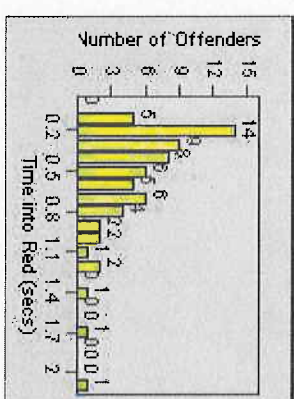

LANE 1

LANE 2

LANE 3

Redflex Redlight Offender Statistics

CONTRACT: Encinitas **LOCATION:** ENC-OLEC-01 Leucadia Blvd/Olivenhain Rd
DATE FROM: 1/Jul/2010 **DATE TO:** 1/Aug/2010

LANE 4

LANE TOTAL

Redflex Redlight Offender Statistics

CONTRACT: Encinitas
 DATE FROM: 1/JUL/2004

LOCATION: ENC-ECEN-01 Intersection of El Camino Real and Encinitas
 DATE TO: 1/AUG/2004

LANE 1

LANE 2

LANE 3

Redflex Redlight Offender Statistics

CONTRACT: Encinitas
 DATE FROM: 1/Jul/2004

LOCATION: ENC-ECEN-01 Intersection of El Camino Real and Encinitas
 DATE TO: 1/Aug/2004

LANE 4

LANE TOTAL

Redflex Redlight Offender Statistics

CONTRACT: Encinitas **LOCATION:** ENC-ECEN-01 Intersection of El Camino Real and Encinitas
DATE FROM: 1/Jul/2004 **DATE TO:** 1/Aug/2004