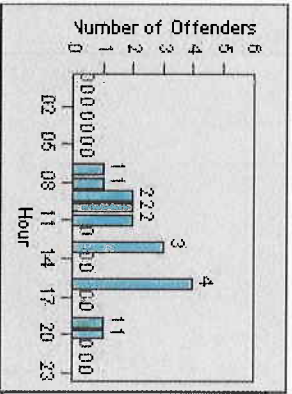

Redflex Redlight Offender Statistics

CONTRACT: Encinitas
 DATE FROM: 1/Jul/2010

LOCATION: ENC-ECEN-01 Intersection of El Camino Real and Encinitas
 DATE TO: 1/Aug/2010

LANE 1

LANE 2

LANE 3

Redflex Redlight Offender Statistics

CONTRACT: Encinitas
 DATE FROM: 1/Jul/2010

LOCATION: ENC-ECEN-01 Intersection of El Camino Real and Encinitas
 DATE TO: 1/Aug/2010

LANE 4

LANE TOTAL

Redflex Redlight Offender Statistics

CONTRACT: Encinitas **LOCATION:** ENC-ECEN-01 Intersection of El Camino Real and Encinitas
DATE FROM: 1/Jul/2010 **DATE TO:** 1/Aug/2010