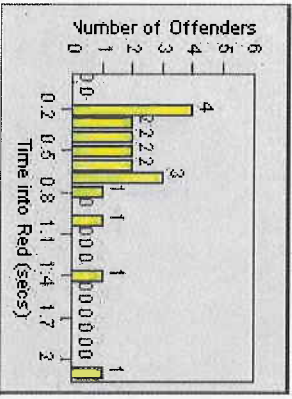

Redflex Redlight Offender Statistics

CONTRACT: Encinitas
 DATE FROM: 1/Jul/2010

LOCATION: ENC-ECEN-01 Intersection of El Camino Real and Encinitas
 DATE TO: 1/Aug/2010

LANE 1

LANE 2

LANE 3

Redflex Redlight Offender Statistics