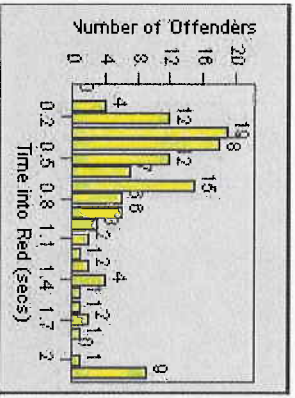

LOCATION: ENC-ECEN-01 Intersection of El Camino Real and Encinitas
 DATE TO: 1/Aug/2004

LANE 4

LANE TOTAL

Redflex Redlight Offender Statistics

CONTRACT: Encinitas **LOCATION:** ENC-ECEN-01 Intersection of El Camino Real and Encinitas
DATE FROM: 1/Jul/2004 **DATE TO:** 1/Aug/2004

Redflex Redlight Offender Statistics

CONTRACT: Encinitas
 DATE FROM: 1/Jul/2004

LOCATION: ENC-ENEC-01 Intersection of Encinitas and El Camino Real
 DATE TO: 1/Aug/2004

LANE 1

LANE 2

LANE 3

Redflex Redlight Offender Statistics

CONTRACT: Encinitas
 DATE FROM: 1/Jul/2004

LOCATION: ENC-ENEC-01 Intersection of Encinitas and El Camino Real
 DATE TO: 1/Aug/2004

LANE 4

LANE TOTAL

Redflex Redlight Offender Statistics

CONTRACT: Encinitas
 DATE FROM: 1/Jul/2004