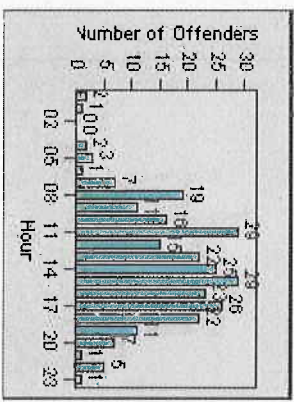

LANE 1

LANE 2

LANE 3

Redflex Redlight Offender Statistics

CONTRACT: Encinitas **LOCATION:** ENC-ENECC-01 Intersection of Encinitas and El Camino Real
DATE FROM: 1/Jul/2010 **DATE TO:** 1/Aug/2010

LANE 4

LANE TOTAL

Redflex Redlight Offender Statistics

CONTRACT: Encinitas **LOCATION:** ENC-ENEC-01 Intersection of Encinitas and El Camino Real
DATE FROM: 1/Jul/2010 **DATE TO:** 1/Aug/2010

Redflex Redlight Offender Statistics