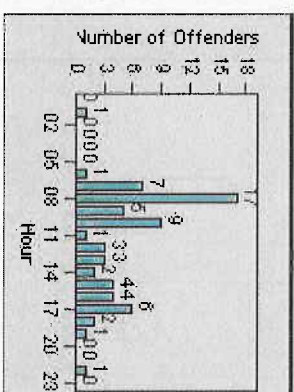

CONTRACT: Encinitas
 DATE FROM: 1/JUL/2004

LOCATION: ENC-ECEN-01 Intersection of El Camino Real and Encinitas
 DATE TO: 1/AUG/2004

LANE 1

LANE 2

LANE 3

Redflex Redlight Offender Statistics

CONTRACT: Encinitas
 DATE FROM: 1/Jul/2004

LOCATION: ENC-ECEN-01 Intersection of El Camino Real and Encinitas
 DATE TO: 1/Aug/2004

LANE 4

LANE TOTAL

Redflex Redlight Offender Statistics

CONTRACT: Encinitas **LOCATION:** ENC-ECEN-01 Intersection of El Camino Real and Encinitas
DATE FROM: 1/Jul/2004 **DATE TO:** 1/Aug/2004