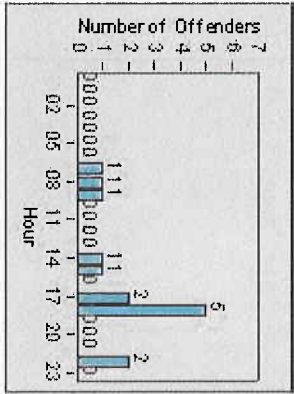

Redflex Redlight Offender Statistics

CONTRACT: Encinitas
 DATE FROM: 1/Jul/2010

LOCATION: ENC-ECEN-01 Intersection of El Camino Real and Encinitas
 DATE TO: 1/Aug/2010

LANE 1

LANE 2

LANE 3

Redflex Redlight Offender Statistics

CONTRACT: Encinitas
 DATE FROM: 1/Jul/2010

LOCATION: ENC-ECEN-01 Intersection of El Camino Real and Encinitas
 DATE TO: 1/Aug/2010

LANE 4

LANE TOTAL

Redflex Redlight Offender Statistics

CONTRACT: Encinitas **LOCATION:** ENC-ECEN-01 Intersection of El Camino Real and Encinitas
DATE FROM: 1/Jul/2010 **DATE TO:** 1/Aug/2010