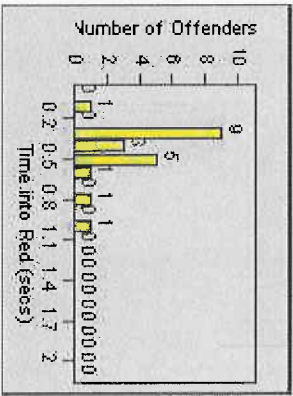

Redflex Redlight Offender Statistics

CONTRACT: Encinitas
DATE FROM: 1/Jul/2010

LOCATION: ENC-ECEN-01 Intersection of El Camino Real and Encinitas
DATE TO: 1/Aug/2010

LANE 4

LANE TOTAL