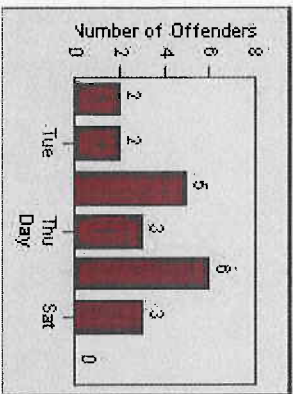

Redflex Redlight Offender Statistics

CONTRACT: Encinitas
 DATE FROM: 1/Jul/2010

LOCATION: ENC-ECEN-01 Intersection of El Camino Real and Encinitas
 DATE TO: 1/Aug/2010

LANE 1

LANE 2

LANE 3

Redflex Redlight Offender Statistics

CONTRACT: Encinitas
 DATE FROM: 1/Jul/2010

LOCATION: ENC-ECEN-01 Intersection of El Camino Real and Encinitas
 DATE TO: 1/Aug/2010

LANE 4

LANE TOTAL

Redflex Redlight Offender Statistics

CONTRACT: Encinitas **LOCATION:** ENC-ECEN-01 Intersection of El Camino Real and Encinitas
DATE FROM: 1/Jul/2010 **DATE TO:** 1/Aug/2010