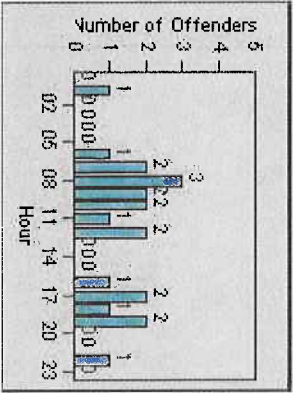

Redflex Redlight Offender Statistics

CONTRACT: Encinitas
DATE FROM: 1/Jul/2010

LOCATION: ENC-ECEN-01 Intersection of El Camino Real and Encinitas
DATE TO: 1/Aug/2010

LANE 4

LANE TOTAL