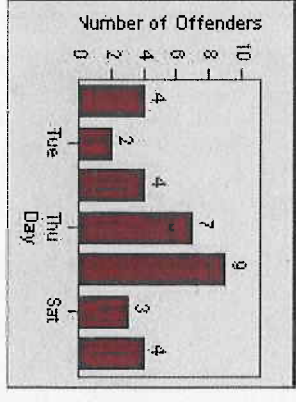

LOCATION: ENC-ECEN-01 Intersection of El Camino Real and Encinitas

DATE FROM: 1/Jul/2010

DATE TO: 1/Aug/2010

Redflex Redlight Offender Statistics

CONTRACT: Encinitas **LOCATION:** ENC-ENEC-01 Intersection of Encinitas and El Camino Real
DATE FROM: 1/Jul/2010 **DATE TO:** 1/Aug/2010

LANE 1

LANE 2

LANE 3

Redflex Redlight Offender Statistics

CONTRACT: Encinitas **LOCATION:** ENC-ENECC-01 Intersection of Encinitas and El Camino Real
DATE FROM: 1/Jul/2010 **DATE TO:** 1/Aug/2010

LANE 4

LANE TOTAL