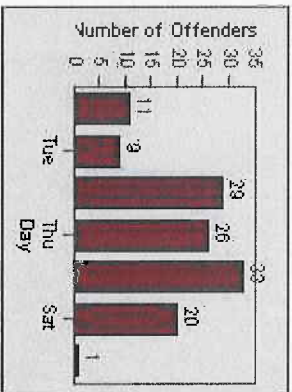

Redflex Redlight Offender Statistics

CONTRACT: Encinitas
DATE FROM: 1/JUL/2004

LOCATION: ENC-ECEN-01 Intersection of El Camino Real and Encinitas
DATE TO: 1/AUG/2004

LANE 1

LANE 2