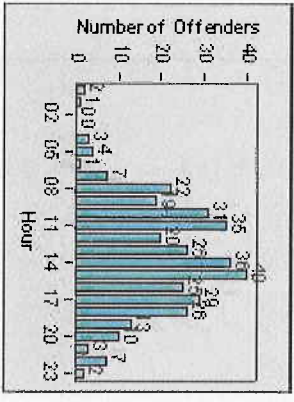

LANE 1

LANE 2

LANE 3

Redflex Redlight Offender Statistics

CONTRACT: Encinitas **LOCATION:** ENC-ENECC-01 Intersection of Encinitas and El Camino Real
DATE FROM: 1/Jul/2010 **DATE TO:** 1/Aug/2010

LANE 4

LANE TOTAL

Redflex Redlight Offender Statistics

CONTRACT: Encinitas **LOCATION:** ENC-ENEC-01 Intersection of Encinitas and El Camino Real
DATE FROM: 1/Jul/2010 **DATE TO:** 1/Aug/2010

Redflex Redlight Offender Statistics