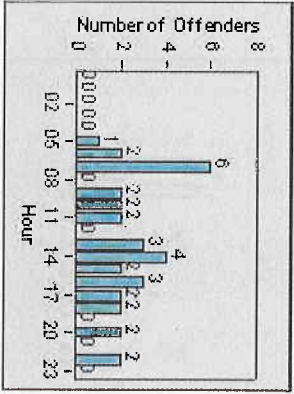

Redflex Redlight Offender Statistics

CONTRACT: Encinitas
 DATE FROM: 1/Jul/2004

LOCATION: ENC-ENEC-01 Intersection of Encinitas and El Camino Real
 DATE TO: 1/Aug/2004

LANE 1

LANE 2

LANE 3

Redflex Redlight Offender Statistics

CONTRACT: Encinitas
 DATE FROM: 1/Jul/2004

LOCATION: ENC-ENEC-01 Intersection of Encinitas and El Camino Real
 DATE TO: 1/Aug/2004

LANE 4

LANE TOTAL

Redflex Redlight Offender Statistics

CONTRACT: Encinitas
 DATE FROM: 1/Jul/2004