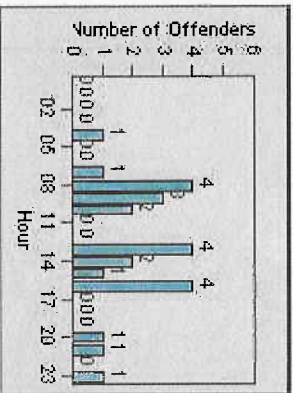

Redflex Redlight Offender Statistics

CONTRACT: Encinitas **LOCATION:** ENC-ENEC-01 Intersection of Encinitas and El Camino Real
DATE FROM: 1/Jul/2010 **DATE TO:** 1/Aug/2010

Redflex Redlight Offender Statistics

CONTRACT: Encinitas
 DATE FROM: 1/Jul/2010

LOCATION: ENC-OLEC-01 Leucadia Blvd/Olivenhain Rd
 DATE TO: 1/Aug/2010

LANE 1

LANE 2

LANE 3

Redflex Redlight Offender Statistics

CONTRACT: Encinitas **LOCATION:** ENC-OLEC-01 Leucadia Blvd/Olivenhain Rd
DATE FROM: 1/Jul/2010 **DATE TO:** 1/Aug/2010