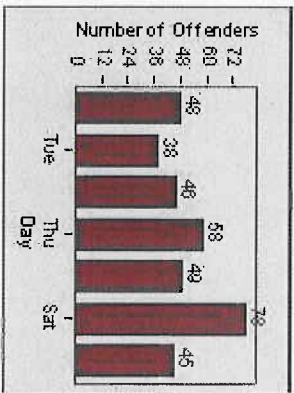

Redflex Redlight Offender Statistics

CONTRACT: Encinitas
DATE FROM: 1/Jul/2010

LOCATION: ENC-ENEC-01 Intersection of Encinitas and El Camino Real
DATE TO: 1/Aug/2010