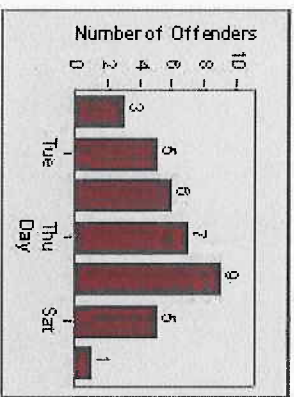

CONTRACT: Encinitas
 DATE FROM: 1/JUL/2004

LOCATION: ENC-ECEN-01 Intersection of El Camino Real and Encinitas
 DATE TO: 1/AUG/2004

LANE 1

LANE 2

LANE 3

Redflex Redlight Offender Statistics

CONTRACT: Encinitas
 DATE FROM: 1/Jul/2004

LOCATION: ENC-ECEN-01 Intersection of El Camino Real and Encinitas
 DATE TO: 1/Aug/2004

LANE 4

LANE TOTAL

Redflex Redlight Offender Statistics

CONTRACT: Encinitas **LOCATION:** ENC-ECEN-01 Intersection of El Camino Real and Encinitas
DATE FROM: 1/Jul/2004 **DATE TO:** 1/Aug/2004