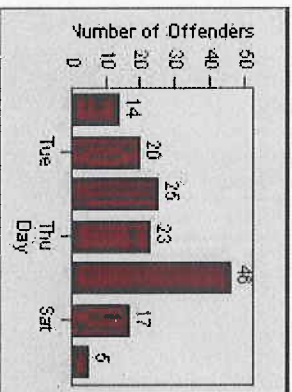

LANE 1

LANE 2

LANE 3

Redflex Redlight Offender Statistics

CONTRACT: Encinitas **LOCATION:** ENC-OLEC-01 Leucadia Blvd/Olivenhain Rd
DATE FROM: 1/Jul/2010 **DATE TO:** 1/Aug/2010

LANE 4

LANE TOTAL

Redflex Redlight Offender Statistics

CONTRACT: Encinitas
 DATE FROM: 1/JUL/2004

LOCATION: ENC-ECEN-01 Intersection of El Camino Real and Encinitas
 DATE TO: 1/AUG/2004

LANE 1

LANE 2

LANE 3

Redflex Redlight Offender Statistics

CONTRACT: Encinitas
 DATE FROM: 1/Jul/2004

LOCATION: ENC-ECEN-01 Intersection of El Camino Real and Encinitas
 DATE TO: 1/Aug/2004

LANE 4

LANE TOTAL

Redflex Redlight Offender Statistics

CONTRACT: Encinitas **LOCATION:** ENC-ECEN-01 Intersection of El Camino Real and Encinitas
DATE FROM: 1/Jul/2004 **DATE TO:** 1/Aug/2004