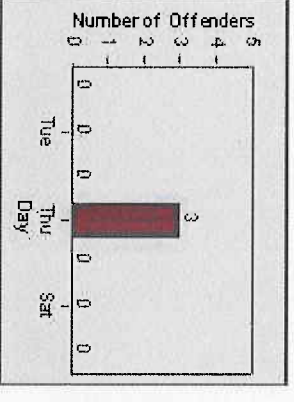

LANE 1

LANE 2

LANE 3

Redflex Redlight Offender Statistics

CONTRACT: Encinitas **LOCATION:** ENC-ENECC-01 Intersection of Encinitas and El Camino Real
DATE FROM: 1/Jul/2010 **DATE TO:** 1/Aug/2010

LANE 4

LANE TOTAL