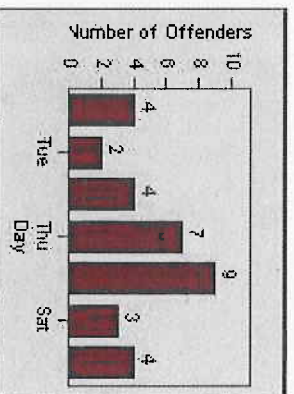

Redflex Redlight Offender Statistics

CONTRACT: Encinitas
 DATE FROM: 1/Jul/2010

LOCATION: ENC-ENEC-01 Intersection of Encinitas and El Camino Real
 DATE TO: 1/Aug/2010

LANE 1

LANE 2

LANE 3

Redflex Redlight Offender Statistics