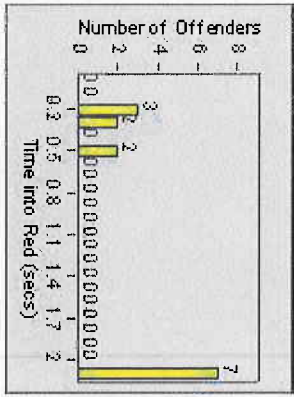

Redflex Redlight Offender Statistics

CONTRACT: Encinitas
DATE FROM: 1/Jul/2010

LOCATION: ENC-ECEN-01 Intersection of El Camino Real and Encinitas
DATE TO: 1/Aug/2010

LANE 4