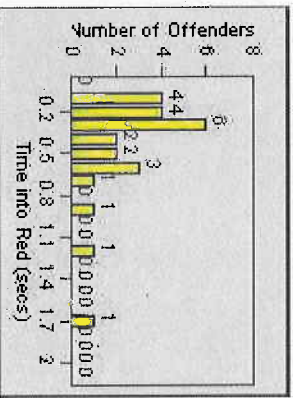

Redflex Redlight Offender Statistics

CONTRACT: Encinitas
DATE FROM: 1/Jul/2010

LOCATION: ENC-OLEC-01 Leucadia Blvd/Olivenhain Rd
DATE TO: 1/Aug/2010

LANE 1

LANE 2

LANE 3