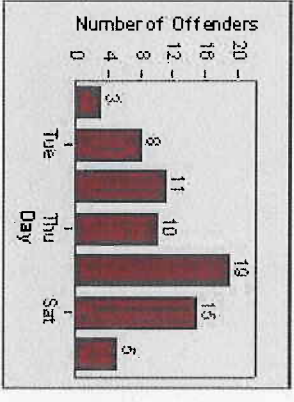

CONTRACT: Encinitas
 DATE FROM: 1/Jul/2010

LOCATION: ENC-ECEN-01 Intersection of El Camino Real and Encinitas
 DATE TO: 1/Aug/2010

LANE 4

LANE TOTAL

Redflex Redlight Offender Statistics

CONTRACT: Encinitas **LOCATION:** ENC-ECEN-01 Intersection of El Camino Real and Encinitas
DATE FROM: 1/Jul/2010 **DATE TO:** 1/Aug/2010

Redflex Redlight Offender Statistics

CONTRACT: Encinitas
 DATE FROM: 1/Jul/2010

LOCATION: ENC-ENEC-01 Intersection of Encinitas and El Camino Real
 DATE TO: 1/Aug/2010

LANE 1

LANE 2

LANE 3

Redflex Redlight Offender Statistics