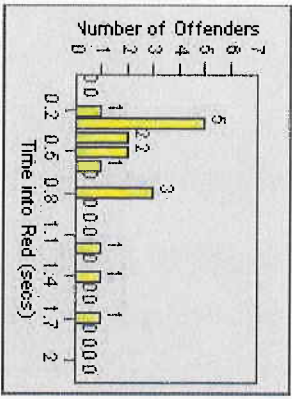

Redflex Redlight Offender Statistics

CONTRACT: Encinitas
 DATE FROM: 1/Jul/2010

LOCATION: ENC-ECEN-01 Intersection of El Camino Real and Encinitas
 DATE TO: 1/Aug/2010

LANE 1

LANE 2

LANE 3

Redflex Redlight Offender Statistics