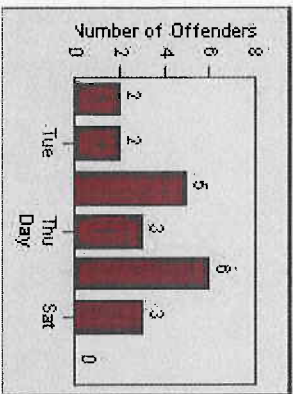

Redflex Redlight Offender Statistics

CONTRACT: Encinitas
DATE FROM: 1/Jul/2010

LOCATION: ENC-ECEN-01 Intersection of El Camino Real and Encinitas
DATE TO: 1/Aug/2010

LANE 4

LANE TOTAL