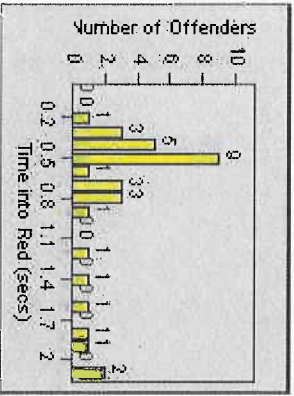

Redflex Redlight Offender Statistics

CONTRACT: Encinitas
 DATE FROM: 1/Jul/2010

LOCATION: ENC-ENEC-01 Intersection of Encinitas and El Camino Real
 DATE TO: 1/Aug/2010

LANE 1

LANE 2

LANE 3

Redflex Redlight Offender Statistics