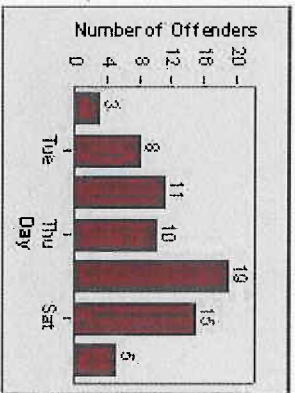

Redflex Redlight Offender Statistics

CONTRACT: Encinitas LOCATION: ENC-ECEN-01 Intersection of El Camino Real and Encinitas
 DATE FROM: 1/Jul/2010 DATE TO: 1/Aug/2010

LANE 1

LANE 2

LANE 3

Redflex Redlight Offender Statistics

CONTRACT: Encinitas
 DATE FROM: 1/Jul/2010

LOCATION: ENC-ECEN-01 Intersection of El Camino Real and Encinitas
 DATE TO: 1/Aug/2010

LANE 4

LANE TOTAL

Redflex Redlight Offender Statistics

CONTRACT: Encinitas

LOCATION: ENC-ECEN-01 Intersection of El Camino Real and Encinitas

DATE FROM: 1/Jul/2010

DATE TO: 1/Aug/2010

Redflex Redlight Offender Statistics

CONTRACT: Encinitas **LOCATION:** ENC-ENEC-01 Intersection of Encinitas and El Camino Real
DATE FROM: 1/Jul/2010 **DATE TO:** 1/Aug/2010