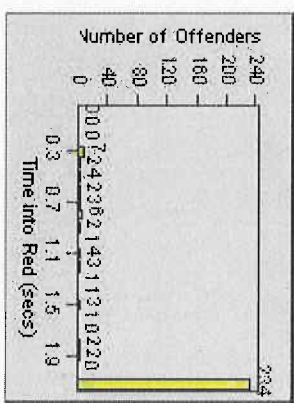

LANE 1

LANE 2

LANE 3

Redflex Redlight Offender Statistics

CONTRACT: Encinitas **LOCATION:** ENC-ENECC-01 Intersection of Encinitas and El Camino Real
DATE FROM: 1/Jul/2010 **DATE TO:** 1/Aug/2010

LANE 4

LANE TOTAL

Redflex Redlight Offender Statistics

CONTRACT: Encinitas **LOCATION:** ENC-ENEC-01 Intersection of Encinitas and El Camino Real
DATE FROM: 1/Jul/2010 **DATE TO:** 1/Aug/2010

Redflex Redlight Offender Statistics