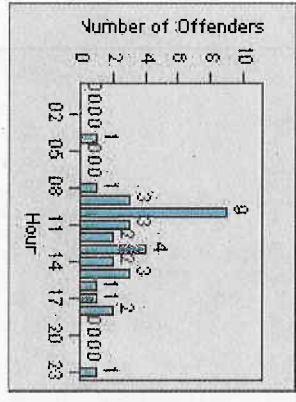

LOCATION: ENC-ECEN-01 Intersection of El Camino Real and Encinitas

DATE FROM: 1/Jul/2010

DATE TO: 1/Aug/2010

Redflex Redlight Offender Statistics

CONTRACT: Encinitas **LOCATION:** ENC-ENEC-01 Intersection of Encinitas and El Camino Real
DATE FROM: 1/Jul/2010 **DATE TO:** 1/Aug/2010

LANE 1

LANE 2

LANE 3

Redflex Redlight Offender Statistics

CONTRACT: Encinitas **LOCATION:** ENC-ENECC-01 Intersection of Encinitas and El Camino Real
DATE FROM: 1/Jul/2010 **DATE TO:** 1/Aug/2010

LANE 4

LANE TOTAL