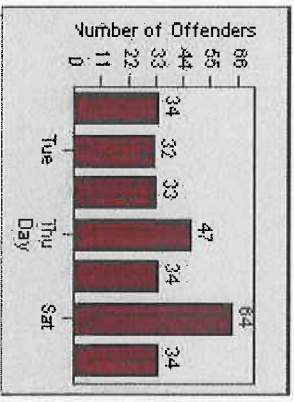

LOCATION: ENC-ECEN-01 Intersection of El Camino Real and Encinitas

DATE FROM: 1/Jul/2010

DATE TO: 1/Aug/2010

Redflex Redlight Offender Statistics

CONTRACT: Encinitas **LOCATION:** ENC-ENEC-01 Intersection of Encinitas and El Camino Real
DATE FROM: 1/Jul/2010 **DATE TO:** 1/Aug/2010

LANE 1

LANE 2

LANE 3

Redflex Redlight Offender Statistics

CONTRACT: Encinitas **LOCATION:** ENC-ENECC-01 Intersection of Encinitas and El Camino Real
DATE FROM: 1/Jul/2010 **DATE TO:** 1/Aug/2010

LANE 4

LANE TOTAL

Redflex Redlight Offender Statistics

CONTRACT: Encinitas **LOCATION:** ENC-ENEC-01 Intersection of Encinitas and El Camino Real
DATE FROM: 1/Jul/2010 **DATE TO:** 1/Aug/2010

Redflex Redlight Offender Statistics