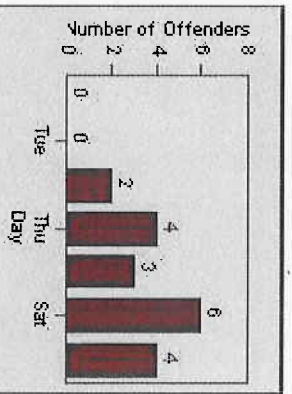

Redflex Redlight Offender Statistics

CONTRACT: Encinitas
 DATE FROM: 1/Jul/2010

LOCATION: ENC-ECEN-01 Intersection of El Camino Real and Encinitas
 DATE TO: 1/Aug/2010

LANE 1

LANE 2

LANE 3

Redflex Redlight Offender Statistics

CONTRACT: Encinitas
 DATE FROM: 1/Jul/2010

LOCATION: ENC-ECEN-01 Intersection of El Camino Real and Encinitas
 DATE TO: 1/Aug/2010

LANE 4

LANE TOTAL

Redflex Redlight Offender Statistics

CONTRACT: Encinitas **LOCATION:** ENC-ECEN-01 Intersection of El Camino Real and Encinitas
DATE FROM: 1/Jul/2010 **DATE TO:** 1/Aug/2010