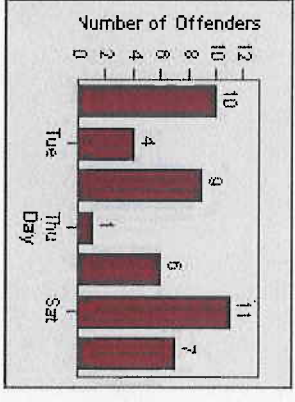

LOCATION: ENC-ECEN-01 Intersection of El Camino Real and Encinitas

DATE FROM: 1/Jul/2010

DATE TO: 1/Aug/2010

Redflex Redlight Offender Statistics

CONTRACT: Encinitas **LOCATION:** ENC-ENEC-01 Intersection of Encinitas and El Camino Real
DATE FROM: 1/Jul/2010 **DATE TO:** 1/Aug/2010

LANE 1

LANE 2

LANE 3

Redflex Redlight Offender Statistics

CONTRACT: Encinitas **LOCATION:** ENC-ENECC-01 Intersection of Encinitas and El Camino Real
DATE FROM: 1/Jul/2010 **DATE TO:** 1/Aug/2010

LANE 4

LANE TOTAL