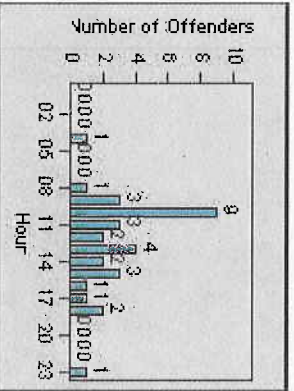

Redflex Redlight Offender Statistics

CONTRACT: Encinitas
 DATE FROM: 1/Jul/2010

LOCATION: ENC-ENEC-01 Intersection of Encinitas and El Camino Real
 DATE TO: 1/Aug/2010

LANE 1

LANE 2

LANE 3

Redflex Redlight Offender Statistics