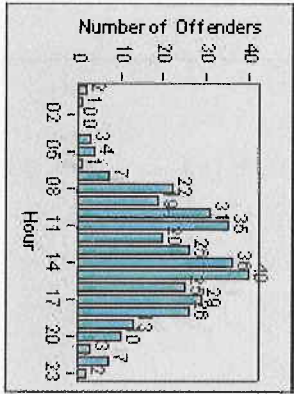

Redflex Redlight Offender Statistics

CONTRACT: Encinitas
DATE FROM: 1/Jul/2010

LOCATION: ENC-ENEC-01 Intersection of Encinitas and El Camino Real
DATE TO: 1/Aug/2010