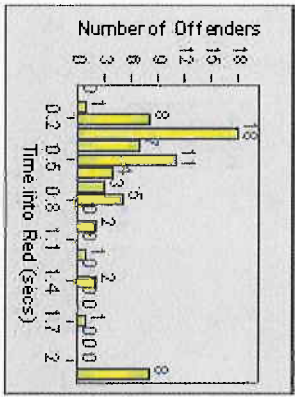

CONTRACT: Encinitas
 DATE FROM: 1/Jul/2010

LOCATION: ENC-ECEN-01 Intersection of El Camino Real and Encinitas
 DATE TO: 1/Aug/2010

LANE 4

LANE TOTAL

Redflex Redlight Offender Statistics

CONTRACT: Encinitas

LOCATION: ENC-ECEN-01 Intersection of El Camino Real and Encinitas

DATE FROM: 1/Jul/2010

DATE TO: 1/Aug/2010

Redflex Redlight Offender Statistics

CONTRACT: Encinitas **LOCATION:** ENC-ENEC-01 Intersection of Encinitas and El Camino Real
DATE FROM: 1/Jul/2010 **DATE TO:** 1/Aug/2010