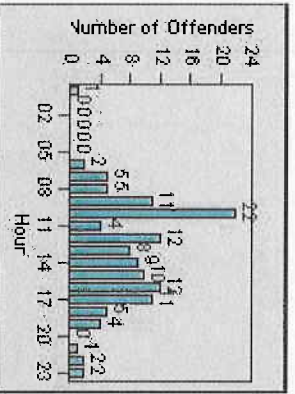

Redflex Redlight Offender Statistics

CONTRACT: Encinitas
 DATE FROM: 1/Jul/2004

LOCATION: ENC-ENEC-01 Intersection of Encinitas and El Camino Real
 DATE TO: 1/Aug/2004

LANE 1

LANE 2

LANE 3

Redflex Redlight Offender Statistics

CONTRACT: Encinitas
 DATE FROM: 1/Jul/2004

LOCATION: ENC-ENEC-01 Intersection of Encinitas and El Camino Real
 DATE TO: 1/Aug/2004

LANE 4

LANE TOTAL

Redflex Redlight Offender Statistics

CONTRACT: Encinitas
 DATE FROM: 1/Jul/2004