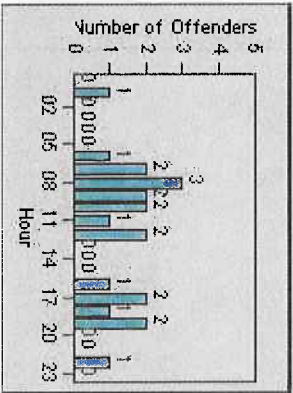

Redflex Redlight Offender Statistics

CONTRACT: Encinitas
 DATE FROM: 1/Jul/2010

LOCATION: ENC-ECEN-01 Intersection of El Camino Real and Encinitas
 DATE TO: 1/Aug/2010

LANE 1

LANE 2

LANE 3

Redflex Redlight Offender Statistics

CONTRACT: Encinitas
 DATE FROM: 1/Jul/2010

LOCATION: ENC-ECEN-01 Intersection of El Camino Real and Encinitas
 DATE TO: 1/Aug/2010

LANE 4

LANE TOTAL

Redflex Redlight Offender Statistics

CONTRACT: Encinitas **LOCATION:** ENC-ECEN-01 Intersection of El Camino Real and Encinitas
DATE FROM: 1/Jul/2010 **DATE TO:** 1/Aug/2010