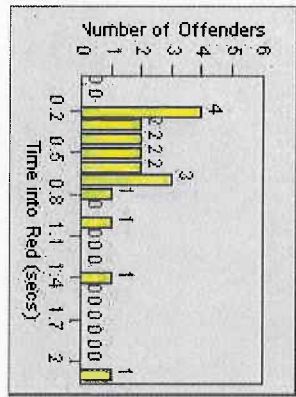

Redflex Redlight Offender Statistics

CONTRACT: Encinitas LOCATION: ENC-ECEN-01 Intersection of El Camino Real and Encinitas
 DATE FROM: 1/Jul/2010 DATE TO: 1/Aug/2010

LANE 1

LANE 2

LANE 3

Redflex Redlight Offender Statistics