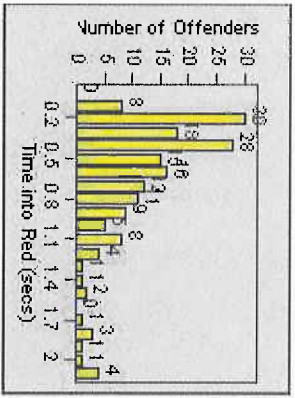

LOCATION: ENC-ECEN-01 Intersection of El Camino Real and Encinitas
 DATE TO: 1/Aug/2004

LANE 4

LANE TOTAL

Redflex Redlight Offender Statistics

CONTRACT: Encinitas **LOCATION:** ENC-ECEN-01 Intersection of El Camino Real and Encinitas
DATE FROM: 1/Jul/2004 **DATE TO:** 1/Aug/2004

Redflex Redlight Offender Statistics

CONTRACT: Encinitas
 DATE FROM: 1/Jul/2004

LOCATION: ENC-ENEC-01 Intersection of Encinitas and El Camino Real
 DATE TO: 1/Aug/2004

LANE 1

LANE 2

LANE 3

Redflex Redlight Offender Statistics