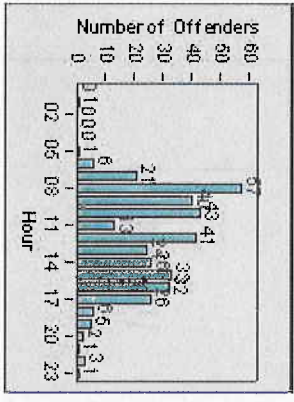

LOCATION: ENC-ECEN-01 Intersection of El Camino Real and Encinitas
 DATE TO: 1/Aug/2004

LANE 4

LANE TOTAL

Redflex Redlight Offender Statistics

CONTRACT: Encinitas **LOCATION:** ENC-ECEN-01 Intersection of El Camino Real and Encinitas
DATE FROM: 1/Jul/2004 **DATE TO:** 1/Aug/2004

Redflex Redlight Offender Statistics

CONTRACT: Encinitas
 DATE FROM: 1/Jul/2004

LOCATION: ENC-ENEC-01 Intersection of Encinitas and El Camino Real
 DATE TO: 1/Aug/2004

LANE 1

LANE 2

LANE 3

Redflex Redlight Offender Statistics