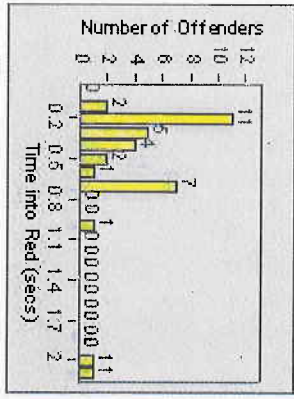

LOCATION: ENC-ECEN-01 Intersection of El Camino Real and Encinitas
 DATE TO: 1/Aug/2004

LANE 4

LANE TOTAL

Redflex Redlight Offender Statistics

CONTRACT: Encinitas **LOCATION:** ENC-ECEN-01 Intersection of El Camino Real and Encinitas
DATE FROM: 1/Jul/2004 **DATE TO:** 1/Aug/2004

Redflex Redlight Offender Statistics

CONTRACT: Encinitas
 DATE FROM: 1/Jul/2004

LOCATION: ENC-ENEC-01 Intersection of Encinitas and El Camino Real
 DATE TO: 1/Aug/2004

LANE 1

LANE 2

LANE 3

Redflex Redlight Offender Statistics

CONTRACT: Encinitas
 DATE FROM: 1/Jul/2004

LOCATION: ENC-ENEC-01 Intersection of Encinitas and El Camino Real
 DATE TO: 1/Aug/2004

LANE 4

LANE TOTAL

Redflex Redlight Offender Statistics

CONTRACT: Encinitas
 DATE FROM: 1/Jul/2004