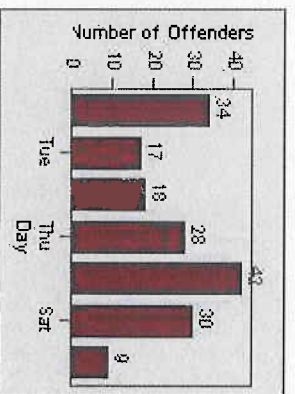

LOCATION: ENC-ECEN-01 Intersection of El Camino Real and Encinitas
 DATE TO: 1/Aug/2004

LANE 4

LANE TOTAL

Redflex Redlight Offender Statistics

CONTRACT: Encinitas **LOCATION:** ENC-ECEN-01 Intersection of El Camino Real and Encinitas
DATE FROM: 1/Jul/2004 **DATE TO:** 1/Aug/2004

Redflex Redlight Offender Statistics

CONTRACT: Encinitas
 DATE FROM: 1/Jul/2004

LOCATION: ENC-ENEC-01 Intersection of Encinitas and El Camino Real
 DATE TO: 1/Aug/2004

LANE 1

LANE 2

LANE 3

Redflex Redlight Offender Statistics