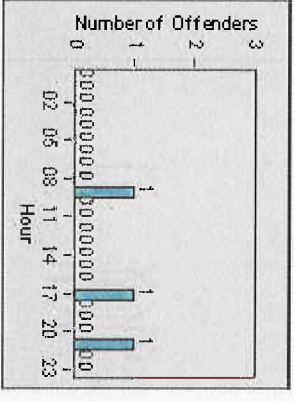

Redflex Redlight Offender Statistics

CONTRACT: Encinitas   **LOCATION:** ENC-ENECC-01 Intersection of Encinitas and El Camino Real
DATE FROM: 1/Jul/2010   **DATE TO:** 1/Aug/2010