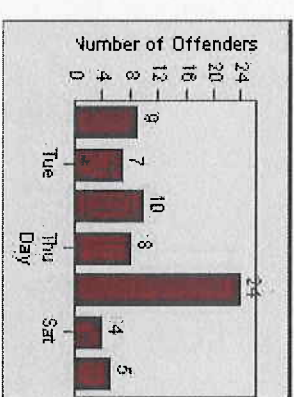

Redflex Redlight Offender Statistics

CONTRACT: Encinitas
DATE FROM: 1/Jul/2004

LOCATION: ENC-ECEN-01 Intersection of El Camino Real and Encinitas
DATE TO: 1/Aug/2004

LANE 4

LANE TOTAL