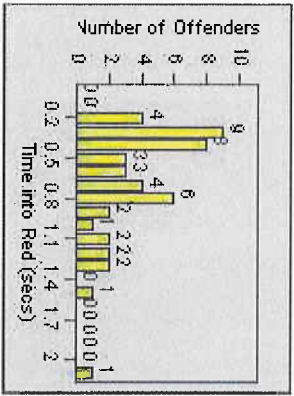

Redflex Redlight Offender Statistics

CONTRACT: Encinitas
DATE FROM: 1/Jul/2010

LOCATION: ENC-ENEC-01 Intersection of Encinitas and El Camino Real
DATE TO: 1/Aug/2010

LANE 1

LANE 2