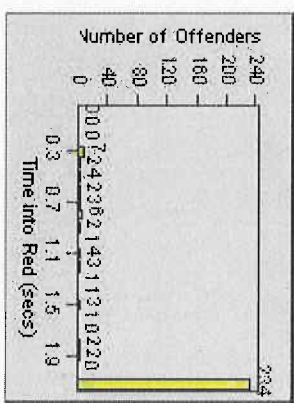

Redflex Redlight Offender Statistics

CONTRACT: Encinitas   **LOCATION:** ENC-ENECC-01 Intersection of Encinitas and El Camino Real
DATE FROM: 1/Jul/2010   **DATE TO:** 1/Aug/2010

LANE 4

LANE TOTAL