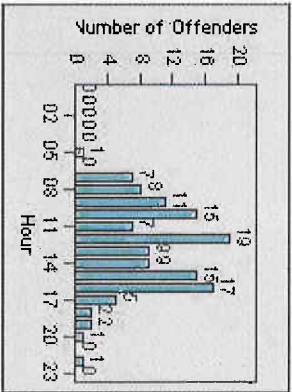

Redflex Redlight Offender Statistics

CONTRACT: Encinitas
DATE FROM: 1/JUL/2004

LOCATION: ENC-ECEN-01 Intersection of El Camino Real and Encinitas
DATE TO: 1/AUG/2004

LANE 1

LANE 2