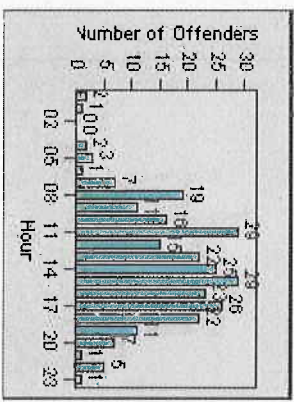

Redflex Redlight Offender Statistics

CONTRACT: Encinitas   **LOCATION:** ENC-ENECC-01 Intersection of Encinitas and El Camino Real
DATE FROM: 1/Jul/2010   **DATE TO:** 1/Aug/2010

LANE 4

LANE TOTAL