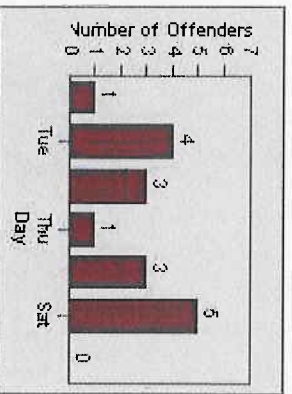

Redflex Redlight Offender Statistics

CONTRACT: Encinitas
 DATE FROM: 1/Jul/2010

LOCATION: ENC-ECEN-01 Intersection of El Camino Real and Encinitas
 DATE TO: 1/Aug/2010

LANE 1

LANE 2

LANE 3

Redflex Redlight Offender Statistics

CONTRACT: Encinitas
 DATE FROM: 1/Jul/2010

LOCATION: ENC-ECEN-01 Intersection of El Camino Real and Encinitas
 DATE TO: 1/Aug/2010

LANE 4

LANE TOTAL

Redflex Redlight Offender Statistics

CONTRACT: Encinitas **LOCATION:** ENC-ECEN-01 Intersection of El Camino Real and Encinitas
DATE FROM: 1/Jul/2010 **DATE TO:** 1/Aug/2010