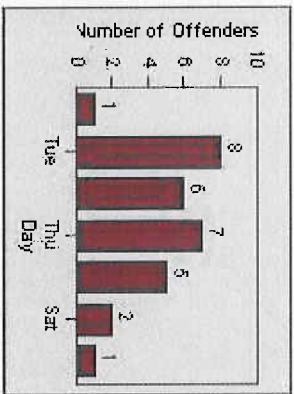

Redflex Redlight Offender Statistics

CONTRACT: Encinitas
DATE FROM: 1/Jul/2010

LOCATION: ENC-OLEC-01 Leucadia Blvd/Olivenhain Rd
DATE TO: 1/Aug/2010

LANE 1

LANE 2