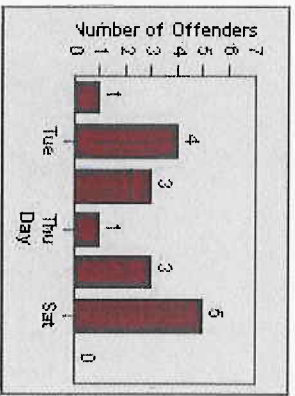

Redflex Redlight Offender Statistics

CONTRACT: Encinitas LOCATION: ENC-ECEN-01 Intersection of El Camino Real and Encinitas
 DATE FROM: 1/Jul/2010 DATE TO: 1/Aug/2010

LANE 1

LANE 2

LANE 3

Redflex Redlight Offender Statistics