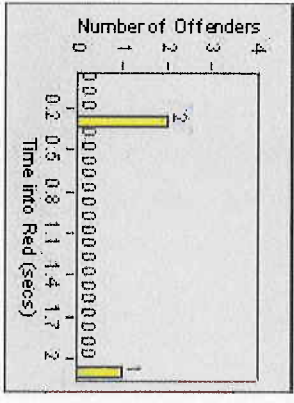

LANE 1

LANE 2

LANE 3

Redflex Redlight Offender Statistics

CONTRACT: Encinitas **LOCATION:** ENC-ENECC-01 Intersection of Encinitas and El Camino Real
DATE FROM: 1/Jul/2010 **DATE TO:** 1/Aug/2010

LANE 4

LANE TOTAL

Redflex Redlight Offender Statistics

CONTRACT: Encinitas **LOCATION:** ENC-ENEC-01 Intersection of Encinitas and El Camino Real
DATE FROM: 1/Jul/2010 **DATE TO:** 1/Aug/2010

Redflex Redlight Offender Statistics