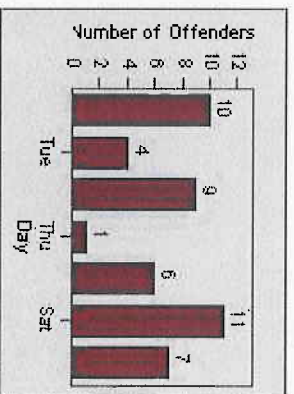

CONTRACT: Encinitas
 DATE FROM: 1/Jul/2010

LOCATION: ENC-ECEN-01 Intersection of El Camino Real and Encinitas
 DATE TO: 1/Aug/2010

LANE 4

LANE TOTAL

Redflex Redlight Offender Statistics

CONTRACT: Encinitas **LOCATION:** ENC-ECEN-01 Intersection of El Camino Real and Encinitas
DATE FROM: 1/Jul/2010 **DATE TO:** 1/Aug/2010

Redflex Redlight Offender Statistics

CONTRACT: Encinitas
 DATE FROM: 1/Jul/2010

LOCATION: ENC-ENEC-01 Intersection of Encinitas and El Camino Real
 DATE TO: 1/Aug/2010

LANE 1

LANE 2

LANE 3

Redflex Redlight Offender Statistics