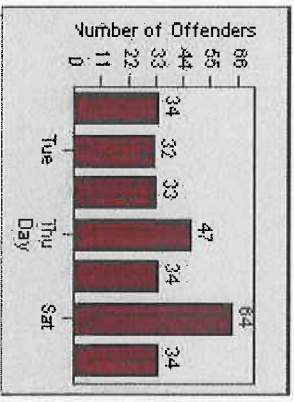

Redflex Redlight Offender Statistics

CONTRACT: Encinitas   **LOCATION:** ENC-ENECC-01 Intersection of Encinitas and El Camino Real
DATE FROM: 1/Jul/2010   **DATE TO:** 1/Aug/2010

LANE 4

LANE TOTAL