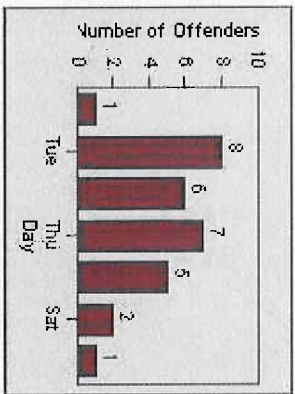

Redflex Redlight Offender Statistics

CONTRACT: Encinitas
DATE FROM: 1/Jul/2010

LOCATION: ENC-OLEC-01 Leucadia Blvd/Olivenhain Rd
DATE TO: 1/Aug/2010

LANE 1

LANE 2