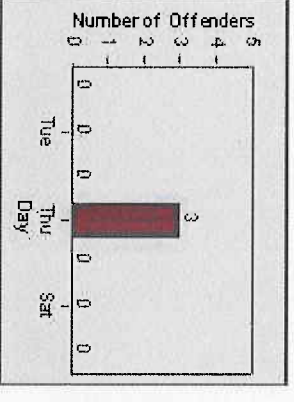

Redflex Redlight Offender Statistics

CONTRACT: Encinitas   **LOCATION:** ENC-ENECC-01 Intersection of Encinitas and El Camino Real
DATE FROM: 1/Jul/2010   **DATE TO:** 1/Aug/2010