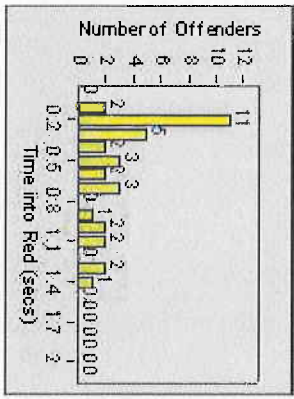

LANE 1

LANE 2

LANE 3

Redflex Redlight Offender Statistics

CONTRACT: Encinitas **LOCATION:** ENC-OLEC-01 Leucadia Blvd/Olivenhain Rd
DATE FROM: 1/Jul/2010 **DATE TO:** 1/Aug/2010

LANE 4

LANE TOTAL

Redflex Redlight Offender Statistics

CONTRACT: Encinitas
 DATE FROM: 1/JUL/2004

LOCATION: ENC-ECEN-01 Intersection of El Camino Real and Encinitas
 DATE TO: 1/AUG/2004

LANE 1

LANE 2

LANE 3

Redflex Redlight Offender Statistics

CONTRACT: Encinitas
 DATE FROM: 1/Jul/2004

LOCATION: ENC-ECEN-01 Intersection of El Camino Real and Encinitas
 DATE TO: 1/Aug/2004

LANE 4

LANE TOTAL

Redflex Redlight Offender Statistics

CONTRACT: Encinitas **LOCATION:** ENC-ECEN-01 Intersection of El Camino Real and Encinitas
DATE FROM: 1/Jul/2004 **DATE TO:** 1/Aug/2004