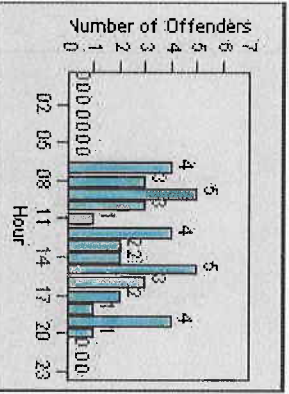

Redflex Redlight Offender Statistics

CONTRACT: Encinitas
 DATE FROM: 1/Jul/2004

LOCATION: ENC-ENEC-01 Intersection of Encinitas and El Camino Real
 DATE TO: 1/Aug/2004

LANE 1

LANE 2

LANE 3

Redflex Redlight Offender Statistics

CONTRACT: Encinitas
 DATE FROM: 1/Jul/2004

LOCATION: ENC-ENEC-01 Intersection of Encinitas and El Camino Real
 DATE TO: 1/Aug/2004

LANE 4

LANE TOTAL

Redflex Redlight Offender Statistics

CONTRACT: Encinitas
 DATE FROM: 1/Jul/2004