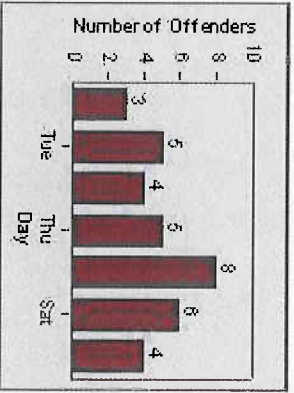

LOCATION: ENC-ECEN-01 Intersection of El Camino Real and Encinitas
 DATE TO: 1/Aug/2004

LANE 4

LANE TOTAL

Redflex Redlight Offender Statistics

CONTRACT: Encinitas **LOCATION:** ENC-ECEN-01 Intersection of El Camino Real and Encinitas
DATE FROM: 1/Jul/2004 **DATE TO:** 1/Aug/2004

Redflex Redlight Offender Statistics

CONTRACT: Encinitas
 DATE FROM: 1/Jul/2004

LOCATION: ENC-ENEC-01 Intersection of Encinitas and El Camino Real
 DATE TO: 1/Aug/2004

LANE 1

LANE 2

LANE 3

Redflex Redlight Offender Statistics

CONTRACT: Encinitas
 DATE FROM: 1/Jul/2004

LOCATION: ENC-ENEC-01 Intersection of Encinitas and El Camino Real
 DATE TO: 1/Aug/2004

LANE 4

LANE TOTAL

Redflex Redlight Offender Statistics

CONTRACT: Encinitas
 DATE FROM: 1/Jul/2004