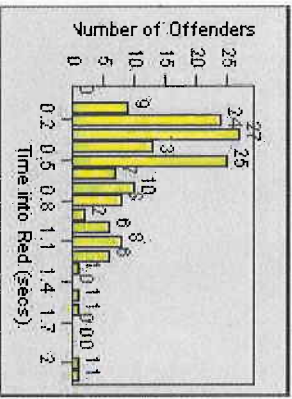

LANE 1

LANE 2

LANE 3

Redflex Redlight Offender Statistics

CONTRACT: Encinitas **LOCATION:** ENC-OLEC-01 Leucadia Blvd/Olivenhain Rd
DATE FROM: 1/Jul/2010 **DATE TO:** 1/Aug/2010

LANE 4

LANE TOTAL

Redflex Redlight Offender Statistics

CONTRACT: Encinitas
 DATE FROM: 1/JUL/2004

LOCATION: ENC-ECEN-01 Intersection of El Camino Real and Encinitas
 DATE TO: 1/AUG/2004

LANE 1

LANE 2

LANE 3

Redflex Redlight Offender Statistics

CONTRACT: Encinitas
 DATE FROM: 1/Jul/2004

LOCATION: ENC-ECEN-01 Intersection of El Camino Real and Encinitas
 DATE TO: 1/Aug/2004

LANE 4

LANE TOTAL

Redflex Redlight Offender Statistics

CONTRACT: Encinitas **LOCATION:** ENC-ECEN-01 Intersection of El Camino Real and Encinitas
DATE FROM: 1/Jul/2004 **DATE TO:** 1/Aug/2004