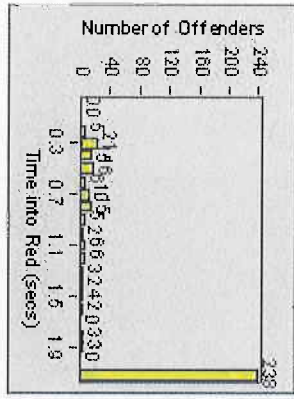

Redflex Redlight Offender Statistics

CONTRACT: Encinitas
DATE FROM: 1/Jul/2010

LOCATION: ENC-ENEC-01 Intersection of Encinitas and El Camino Real
DATE TO: 1/Aug/2010