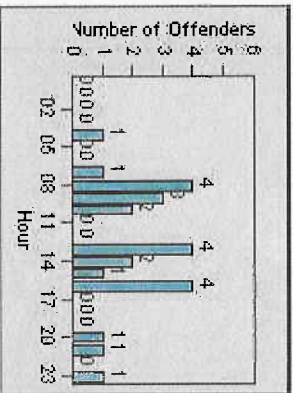

LANE 1

LANE 2

LANE 3

Redflex Redlight Offender Statistics

CONTRACT: Encinitas **LOCATION:** ENC-OLEC-01 Leucadia Blvd/Olivenhain Rd
DATE FROM: 1/Jul/2010 **DATE TO:** 1/Aug/2010

LANE 4

LANE TOTAL

Redflex Redlight Offender Statistics