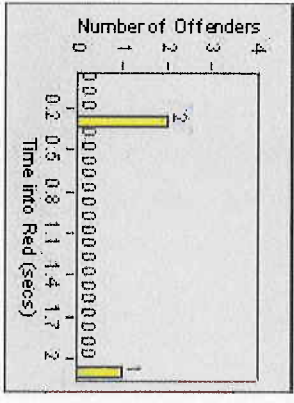

Redflex Redlight Offender Statistics

CONTRACT: Encinitas   **LOCATION:** ENC-ENECC-01 Intersection of Encinitas and El Camino Real
DATE FROM: 1/Jul/2010   **DATE TO:** 1/Aug/2010