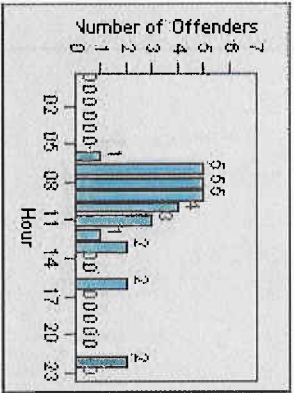

LANE 1

LANE 2

LANE 3

Redflex Redlight Offender Statistics

CONTRACT: Encinitas **LOCATION:** ENC-OLEC-01 Leucadia Blvd/Olivenhain Rd
DATE FROM: 1/Jul/2010 **DATE TO:** 1/Aug/2010

LANE 4

LANE TOTAL

Redflex Redlight Offender Statistics