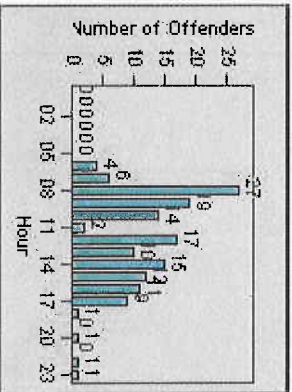

CONTRACT: Encinitas
 DATE FROM: 1/JUL/2004

LOCATION: ENC-ECEN-01 Intersection of El Camino Real and Encinitas
 DATE TO: 1/AUG/2004

LANE 1

LANE 2

LANE 3

Redflex Redlight Offender Statistics

CONTRACT: Encinitas
 DATE FROM: 1/Jul/2004

LOCATION: ENC-ECEN-01 Intersection of El Camino Real and Encinitas
 DATE TO: 1/Aug/2004

LANE 4

LANE TOTAL

Redflex Redlight Offender Statistics

CONTRACT: Encinitas **LOCATION:** ENC-ECEN-01 Intersection of El Camino Real and Encinitas
DATE FROM: 1/Jul/2004 **DATE TO:** 1/Aug/2004