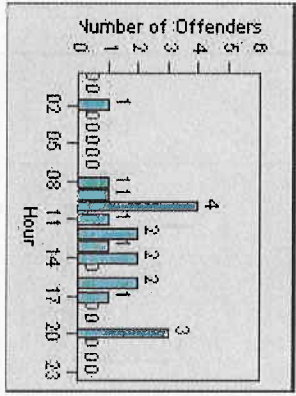

Redflex Redlight Offender Statistics

CONTRACT: Encinitas LOCATION: ENC-ECEN-01 Intersection of El Camino Real and Encinitas
 DATE FROM: 1/Jul/2010 DATE TO: 1/Aug/2010

LANE 1

LANE 2

LANE 3

Redflex Redlight Offender Statistics