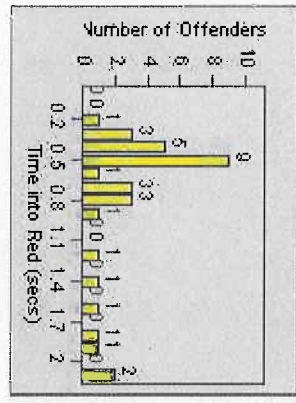

LOCATION: ENC-ECEN-01 Intersection of El Camino Real and Encinitas

DATE FROM: 1/Jul/2010

DATE TO: 1/Aug/2010

Redflex Redlight Offender Statistics

CONTRACT: Encinitas **LOCATION:** ENC-ENEC-01 Intersection of Encinitas and El Camino Real
DATE FROM: 1/Jul/2010 **DATE TO:** 1/Aug/2010

LANE 1

LANE 2

LANE 3

Redflex Redlight Offender Statistics

CONTRACT: Encinitas **LOCATION:** ENC-ENECC-01 Intersection of Encinitas and El Camino Real
DATE FROM: 1/Jul/2010 **DATE TO:** 1/Aug/2010

LANE 4

LANE TOTAL