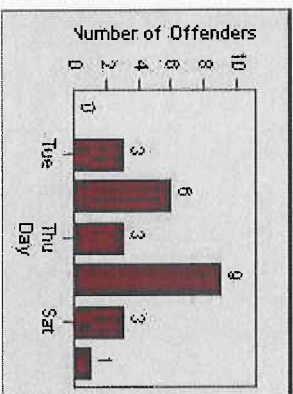

LOCATION: ENC-ENEC-01 Intersection of Encinitas and El Camino Real
 DATE TO: 1/Aug/2010

Redflex Redlight Offender Statistics

CONTRACT: Encinitas
 DATE FROM: 1/Jul/2010

LOCATION: ENC-OLEC-01 Leucadia Blvd/Olivenhain Rd
 DATE TO: 1/Aug/2010

LANE 1

LANE 2

LANE 3

Redflex Redlight Offender Statistics

CONTRACT: Encinitas **LOCATION:** ENC-OLEC-01 Leucadia Blvd/Olivenhain Rd
DATE FROM: 1/Jul/2010 **DATE TO:** 1/Aug/2010

LANE 4

LANE TOTAL

Redflex Redlight Offender Statistics