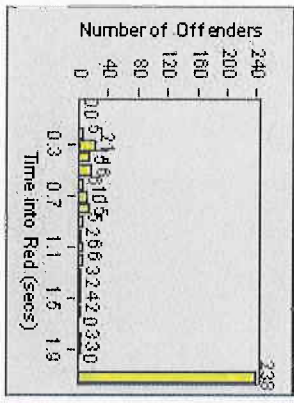

LANE 1

LANE 2

LANE 3

Redflex Redlight Offender Statistics

CONTRACT: Encinitas **LOCATION:** ENC-ENECC-01 Intersection of Encinitas and El Camino Real
DATE FROM: 1/Jul/2010 **DATE TO:** 1/Aug/2010

LANE 4

LANE TOTAL

Redflex Redlight Offender Statistics

CONTRACT: Encinitas **LOCATION:** ENC-ENEC-01 Intersection of Encinitas and El Camino Real
DATE FROM: 1/Jul/2010 **DATE TO:** 1/Aug/2010

Redflex Redlight Offender Statistics

CONTRACT: Encinitas
 DATE FROM: 1/Jul/2010

LOCATION: ENC-OLEC-01 Leucadia Blvd/Olivenhain Rd
 DATE TO: 1/Aug/2010

LANE 1

LANE 2

LANE 3

Redflex Redlight Offender Statistics

CONTRACT: Encinitas **LOCATION:** ENC-OLEC-01 Leucadia Blvd/Olivenhain Rd
DATE FROM: 1/Jul/2010 **DATE TO:** 1/Aug/2010