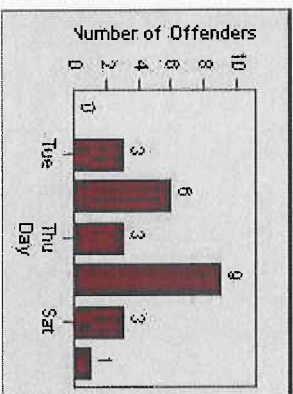

Redflex Redlight Offender Statistics

CONTRACT: Encinitas **LOCATION:** ENC-ENEC-01 Intersection of Encinitas and El Camino Real
DATE FROM: 1/Jul/2010 **DATE TO:** 1/Aug/2010

Redflex Redlight Offender Statistics

CONTRACT: Encinitas
 DATE FROM: 1/Jul/2010

LOCATION: ENC-OLEC-01 Leucadia Blvd/Olivenhain Rd
 DATE TO: 1/Aug/2010

LANE 1

LANE 2

LANE 3

Redflex Redlight Offender Statistics

CONTRACT: Encinitas **LOCATION:** ENC-OLEC-01 Leucadia Blvd/Olivenhain Rd
DATE FROM: 1/Jul/2010 **DATE TO:** 1/Aug/2010