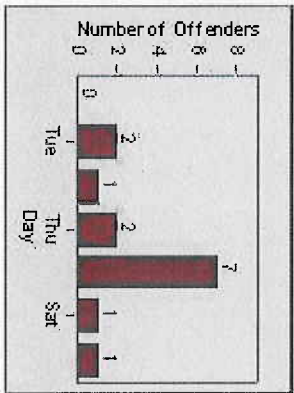

Redflex Redlight Offender Statistics

CONTRACT: Encinitas
 DATE FROM: 1/Jul/2010

LOCATION: ENC-ECEN-01 Intersection of El Camino Real and Encinitas
 DATE TO: 1/Aug/2010

LANE 1

LANE 2

LANE 3

Redflex Redlight Offender Statistics

CONTRACT: Encinitas
 DATE FROM: 1/Jul/2010

LOCATION: ENC-ECEN-01 Intersection of El Camino Real and Encinitas
 DATE TO: 1/Aug/2010

LANE 4

LANE TOTAL

Redflex Redlight Offender Statistics

CONTRACT: Encinitas **LOCATION:** ENC-ECEN-01 Intersection of El Camino Real and Encinitas
DATE FROM: 1/Jul/2010 **DATE TO:** 1/Aug/2010