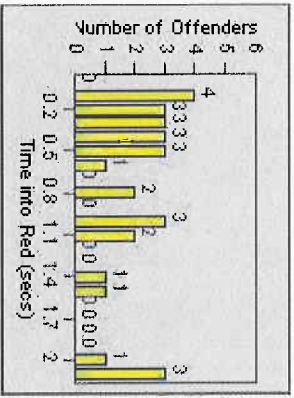

LANE 1

LANE 2

LANE 3

Redflex Redlight Offender Statistics

CONTRACT: Encinitas **LOCATION:** ENC-OLEC-01 Leucadia Blvd/Olivenhain Rd
DATE FROM: 1/Jul/2010 **DATE TO:** 1/Aug/2010

LANE 4

LANE TOTAL

Redflex Redlight Offender Statistics