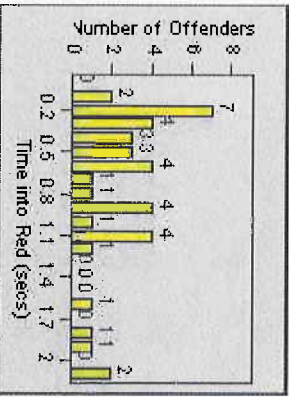

LOCATION: ENC-ECEN-01 Intersection of El Camino Real and Encinitas
 DATE TO: 1/Aug/2004

LANE 4

LANE TOTAL

Redflex Redlight Offender Statistics

CONTRACT: Encinitas **LOCATION:** ENC-ECEN-01 Intersection of El Camino Real and Encinitas
DATE FROM: 1/Jul/2004 **DATE TO:** 1/Aug/2004

Redflex Redlight Offender Statistics

CONTRACT: Encinitas
 DATE FROM: 1/Jul/2004

LOCATION: ENC-ENEC-01 Intersection of Encinitas and El Camino Real
 DATE TO: 1/Aug/2004

LANE 1

LANE 2

LANE 3

Redflex Redlight Offender Statistics

CONTRACT: Encinitas
 DATE FROM: 1/Jul/2004

LOCATION: ENC-ENEC-01 Intersection of Encinitas and El Camino Real
 DATE TO: 1/Aug/2004

LANE 4

LANE TOTAL

Redflex Redlight Offender Statistics

CONTRACT: Encinitas
 DATE FROM: 1/Jul/2004