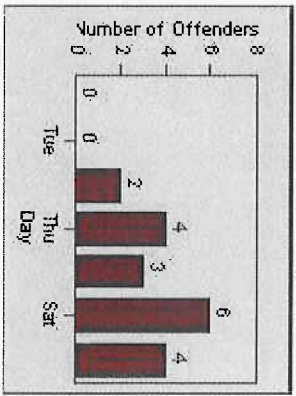

Redflex Redlight Offender Statistics

CONTRACT: Encinitas LOCATION: ENC-ECEN-01 Intersection of El Camino Real and Encinitas
 DATE FROM: 1/Jul/2010 DATE TO: 1/Aug/2010

LANE 1

LANE 2

LANE 3

Redflex Redlight Offender Statistics