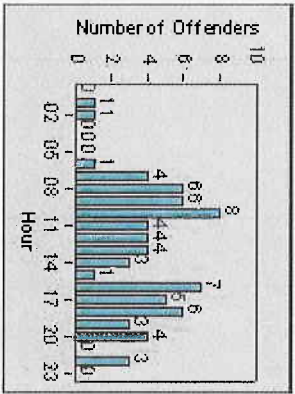

CONTRACT: Encinitas
 DATE FROM: 1/Jul/2010

LOCATION: ENC-ECEN-01 Intersection of El Camino Real and Encinitas
 DATE TO: 1/Aug/2010

LANE 4

LANE TOTAL

Redflex Redlight Offender Statistics

CONTRACT: Encinitas

LOCATION: ENC-ECEN-01 Intersection of El Camino Real and Encinitas

DATE FROM: 1/Jul/2010

DATE TO: 1/Aug/2010

Redflex Redlight Offender Statistics

CONTRACT: Encinitas **LOCATION:** ENC-ENEC-01 Intersection of Encinitas and El Camino Real
DATE FROM: 1/Jul/2010 **DATE TO:** 1/Aug/2010