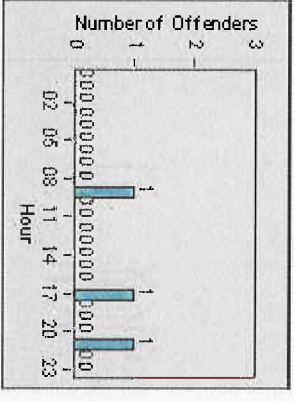

LANE 1

LANE 2

LANE 3

Redflex Redlight Offender Statistics

CONTRACT: Encinitas **LOCATION:** ENC-ENECC-01 Intersection of Encinitas and El Camino Real
DATE FROM: 1/Jul/2010 **DATE TO:** 1/Aug/2010

LANE 4

LANE TOTAL

Redflex Redlight Offender Statistics

CONTRACT: Encinitas **LOCATION:** ENC-ENEC-01 Intersection of Encinitas and El Camino Real
DATE FROM: 1/Jul/2010 **DATE TO:** 1/Aug/2010

Redflex Redlight Offender Statistics