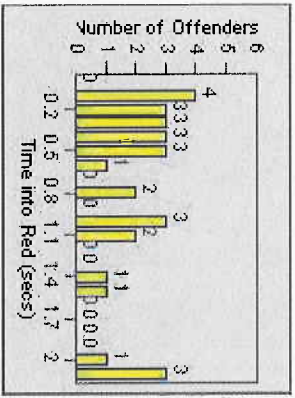

Redflex Redlight Offender Statistics

CONTRACT: Encinitas
DATE FROM: 1/Jul/2010

LOCATION: ENC-OLEC-01 Leucadia Blvd/Olivenhain Rd
DATE TO: 1/Aug/2010

LANE 1

LANE 2