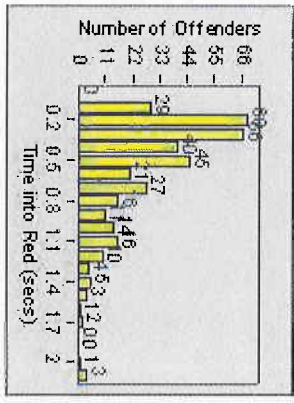

LOCATION: ENC-ECEN-01 Intersection of El Camino Real and Encinitas
 DATE TO: 1/Aug/2004

LANE 4

LANE TOTAL

Redflex Redlight Offender Statistics

CONTRACT: Encinitas **LOCATION:** ENC-ECEN-01 Intersection of El Camino Real and Encinitas
DATE FROM: 1/Jul/2004 **DATE TO:** 1/Aug/2004

Redflex Redlight Offender Statistics

CONTRACT: Encinitas
 DATE FROM: 1/Jul/2004

LOCATION: ENC-ENEC-01 Intersection of Encinitas and El Camino Real
 DATE TO: 1/Aug/2004

LANE 1

LANE 2

LANE 3

Redflex Redlight Offender Statistics