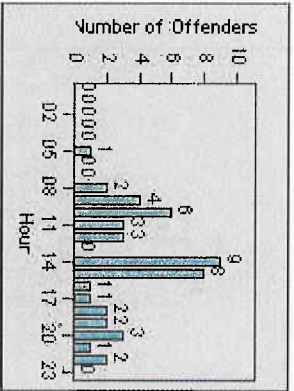

Redflex Redlight Offender Statistics

CONTRACT: Encinitas
DATE FROM: 1/Jul/2010

LOCATION: ENC-ENEC-01 Intersection of Encinitas and El Camino Real
DATE TO: 1/Aug/2010

LANE 1

LANE 2