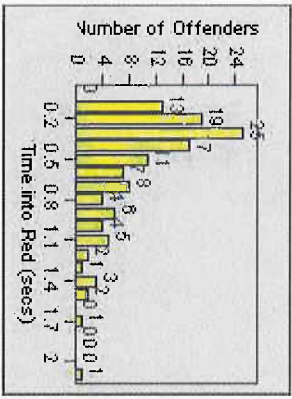

Redflex Redlight Offender Statistics

CONTRACT: Encinitas
DATE FROM: 1/JUL/2004

LOCATION: ENC-ECEN-01 Intersection of El Camino Real and Encinitas
DATE TO: 1/AUG/2004

LANE 1

LANE 2