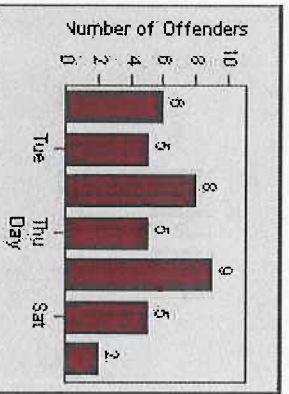

LOCATION: ENC-ECEN-01 Intersection of El Camino Real and Encinitas
 DATE TO: 1/Aug/2004

LANE 4

LANE TOTAL

Redflex Redlight Offender Statistics

CONTRACT: Encinitas **LOCATION:** ENC-ECEN-01 Intersection of El Camino Real and Encinitas
DATE FROM: 1/Jul/2004 **DATE TO:** 1/Aug/2004

Redflex Redlight Offender Statistics

CONTRACT: Encinitas
 DATE FROM: 1/Jul/2004

LOCATION: ENC-ENEC-01 Intersection of Encinitas and El Camino Real
 DATE TO: 1/Aug/2004

LANE 1

LANE 2

LANE 3

Redflex Redlight Offender Statistics

CONTRACT: Encinitas
 DATE FROM: 1/Jul/2004

LOCATION: ENC-ENEC-01 Intersection of Encinitas and El Camino Real
 DATE TO: 1/Aug/2004

LANE 4

LANE TOTAL

Redflex Redlight Offender Statistics

CONTRACT: Encinitas
 DATE FROM: 1/Jul/2004