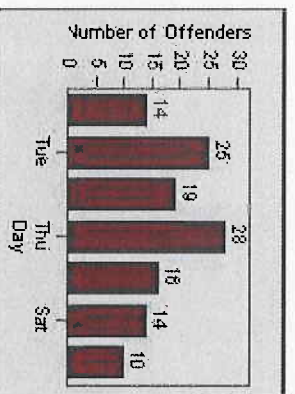

Redflex Redlight Offender Statistics

CONTRACT: Encinitas
 DATE FROM: 1/Jul/2004

LOCATION: ENC-ENEC-01 Intersection of Encinitas and El Camino Real
 DATE TO: 1/Aug/2004

LANE 1

LANE 2

LANE 3

Redflex Redlight Offender Statistics

CONTRACT: Encinitas
 DATE FROM: 1/Jul/2004

LOCATION: ENC-ENEC-01 Intersection of Encinitas and El Camino Real
 DATE TO: 1/Aug/2004

LANE 4

LANE TOTAL

Redflex Redlight Offender Statistics

CONTRACT: Encinitas
 DATE FROM: 1/Jul/2004