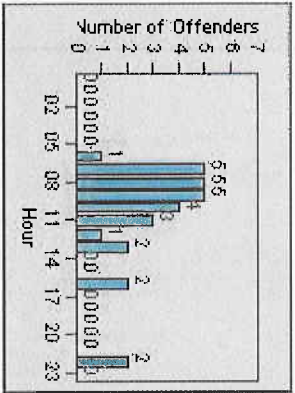

Redflex Redlight Offender Statistics

CONTRACT: Encinitas
DATE FROM: 1/Jul/2010

LOCATION: ENC-OLEC-01 Leucadia Blvd/Olivenhain Rd
DATE TO: 1/Aug/2010

LANE 1

LANE 2