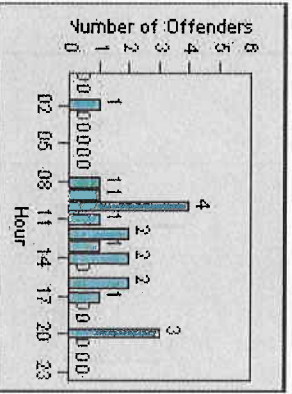

Redflex Redlight Offender Statistics

CONTRACT: Encinitas
 DATE FROM: 1/Jul/2010

LOCATION: ENC-ECEN-01 Intersection of El Camino Real and Encinitas
 DATE TO: 1/Aug/2010

LANE 1

LANE 2

LANE 3

Redflex Redlight Offender Statistics

CONTRACT: Encinitas
 DATE FROM: 1/Jul/2010

LOCATION: ENC-ECEN-01 Intersection of El Camino Real and Encinitas
 DATE TO: 1/Aug/2010

LANE 4

LANE TOTAL

Redflex Redlight Offender Statistics

CONTRACT: Encinitas **LOCATION:** ENC-ECEN-01 Intersection of El Camino Real and Encinitas
DATE FROM: 1/Jul/2010 **DATE TO:** 1/Aug/2010