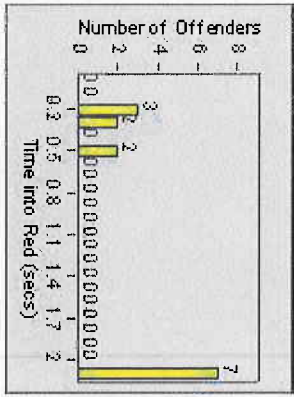

Redflex Redlight Offender Statistics

CONTRACT: Encinitas
 DATE FROM: 1/Jul/2010

LOCATION: ENC-ECEN-01 Intersection of El Camino Real and Encinitas
 DATE TO: 1/Aug/2010

LANE 1

LANE 2

LANE 3

Redflex Redlight Offender Statistics

CONTRACT: Encinitas
 DATE FROM: 1/Jul/2010

LOCATION: ENC-ECEN-01 Intersection of El Camino Real and Encinitas
 DATE TO: 1/Aug/2010

LANE 4

LANE TOTAL

Redflex Redlight Offender Statistics

CONTRACT: Encinitas **LOCATION:** ENC-ECEN-01 Intersection of El Camino Real and Encinitas
DATE FROM: 1/Jul/2010 **DATE TO:** 1/Aug/2010