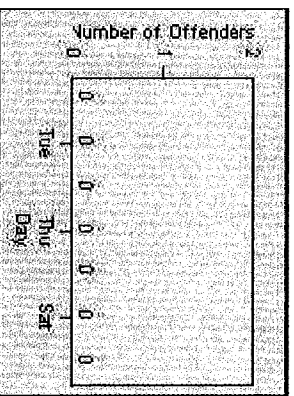

Redflex Redlight Offender Statistics

CONTRACT: Encinitas   **LOCATION:** ENC-OLEC-01 Leucadia Blvd/Olivenhain Rd
DATE FROM: 1/Jul/2010   **DATE TO:** 1/Aug/2010

LANE 4

LANE TOTAL