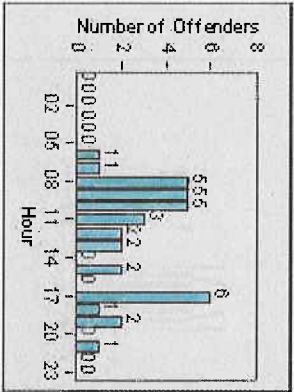

Redflex Redlight Offender Statistics

CONTRACT: Encinitas
DATE FROM: 1/Jul/2004

LOCATION: ENC-ECEN-01 Intersection of El Camino Real and Encinitas
DATE TO: 1/Aug/2004

LANE 4

LANE TOTAL