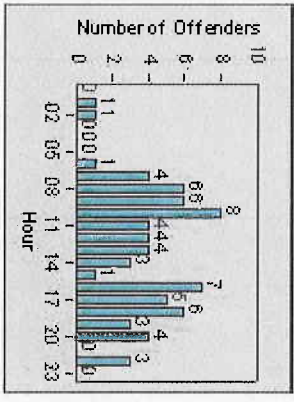

CONTRACT: Encinitas
 DATE FROM: 1/Jul/2010

LOCATION: ENC-ECEN-01 Intersection of El Camino Real and Encinitas
 DATE TO: 1/Aug/2010

LANE 4

LANE TOTAL

Redflex Redlight Offender Statistics

CONTRACT: Encinitas **LOCATION:** ENC-ECEN-01 Intersection of El Camino Real and Encinitas
DATE FROM: 1/Jul/2010 **DATE TO:** 1/Aug/2010