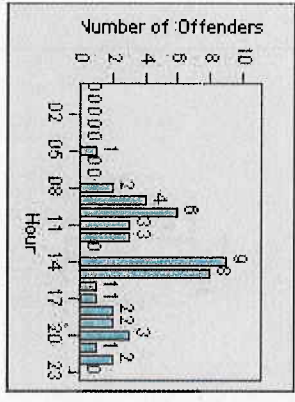

LOCATION: ENC-ECEN-01 Intersection of El Camino Real and Encinitas

DATE FROM: 1/Jul/2010

DATE TO: 1/Aug/2010

Redflex Redlight Offender Statistics

CONTRACT: Encinitas **LOCATION:** ENC-ENEC-01 Intersection of Encinitas and El Camino Real
DATE FROM: 1/Jul/2010 **DATE TO:** 1/Aug/2010

LANE 1

LANE 2

LANE 3

Redflex Redlight Offender Statistics

CONTRACT: Encinitas **LOCATION:** ENC-ENECC-01 Intersection of Encinitas and El Camino Real
DATE FROM: 1/Jul/2010 **DATE TO:** 1/Aug/2010

LANE 4

LANE TOTAL