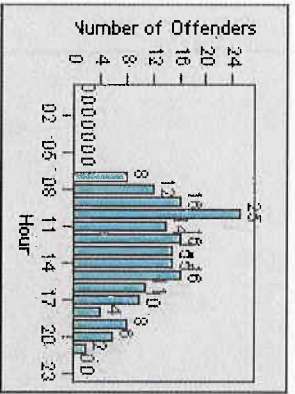

LOCATION: ENC-ECEN-01 Intersection of El Camino Real and Encinitas
 DATE TO: 1/Aug/2004

LANE 4

LANE TOTAL

Redflex Redlight Offender Statistics

CONTRACT: Encinitas **LOCATION:** ENC-ECEN-01 Intersection of El Camino Real and Encinitas
DATE FROM: 1/Jul/2004 **DATE TO:** 1/Aug/2004

Redflex Redlight Offender Statistics

CONTRACT: Encinitas
 DATE FROM: 1/Jul/2004

LOCATION: ENC-ENEC-01 Intersection of Encinitas and El Camino Real
 DATE TO: 1/Aug/2004

LANE 1

LANE 2

LANE 3

Redflex Redlight Offender Statistics