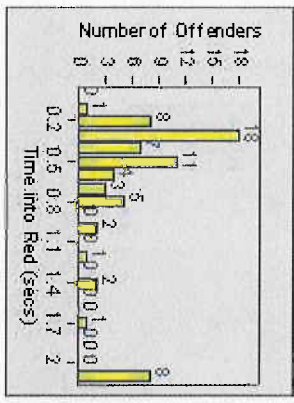

CONTRACT: Encinitas
 DATE FROM: 1/Jul/2010

LOCATION: ENC-ECEN-01 Intersection of El Camino Real and Encinitas
 DATE TO: 1/Aug/2010

LANE 4

LANE TOTAL

Redflex Redlight Offender Statistics

CONTRACT: Encinitas **LOCATION:** ENC-ECEN-01 Intersection of El Camino Real and Encinitas
DATE FROM: 1/Jul/2010 **DATE TO:** 1/Aug/2010

Redflex Redlight Offender Statistics

CONTRACT: Encinitas
 DATE FROM: 1/Jul/2010

LOCATION: ENC-ENEC-01 Intersection of Encinitas and El Camino Real
 DATE TO: 1/Aug/2010

LANE 1

LANE 2

LANE 3

Redflex Redlight Offender Statistics