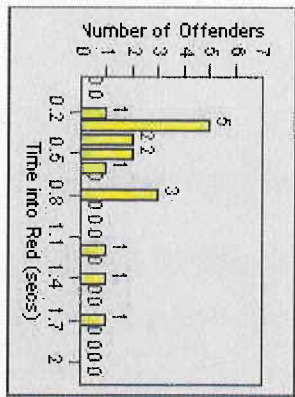

Redflex Redlight Offender Statistics

CONTRACT: Encinitas LOCATION: ENC-ECEN-01 Intersection of El Camino Real and Encinitas
 DATE FROM: 1/Jul/2010 DATE TO: 1/Aug/2010

LANE 1

LANE 2

LANE 3

Redflex Redlight Offender Statistics