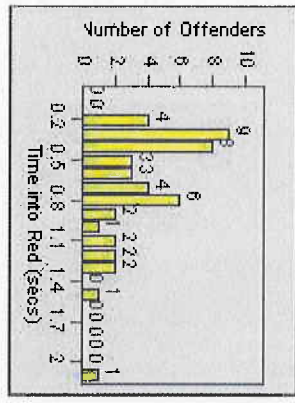

LOCATION: ENC-ECEN-01 Intersection of El Camino Real and Encinitas

DATE FROM: 1/Jul/2010

DATE TO: 1/Aug/2010

Redflex Redlight Offender Statistics

CONTRACT: Encinitas **LOCATION:** ENC-ENEC-01 Intersection of Encinitas and El Camino Real
DATE FROM: 1/Jul/2010 **DATE TO:** 1/Aug/2010

LANE 1

LANE 2

LANE 3

Redflex Redlight Offender Statistics

CONTRACT: Encinitas **LOCATION:** ENC-ENECC-01 Intersection of Encinitas and El Camino Real
DATE FROM: 1/Jul/2010 **DATE TO:** 1/Aug/2010

LANE 4

LANE TOTAL