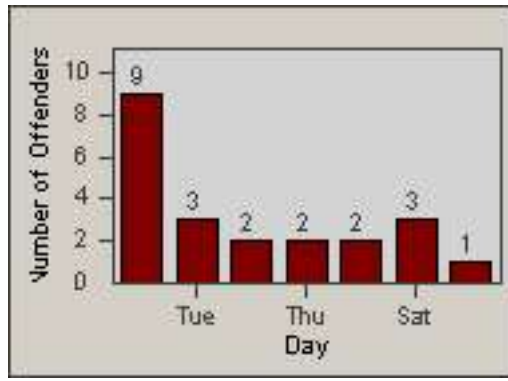

Redflex Redlight Offender Statistics

CONTRACT: Encinitas
DATE FROM: 01-Jul-2012

LOCATION: ENC-ECEN-01 El Camino Real
DATE TO: 31-Jul-2012

LANE 1

LANE 2

LANE 3