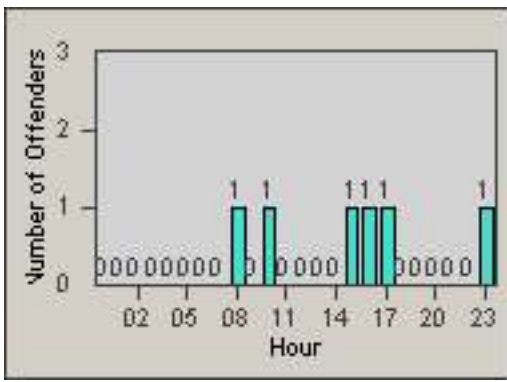

Redflex Redlight Offender Statistics

CONTRACT: Encinitas
DATE FROM: 01-Jul-2012

LOCATION: ENC-ECEN-01 El Camino Real
DATE TO: 31-Jul-2012

LANE 1

LANE 2

LANE 3