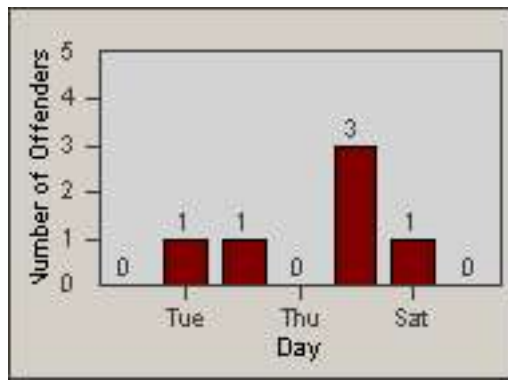

Redflex Redlight Offender Statistics

CONTRACT: Encinitas
DATE FROM: 01-Jul-2012

LOCATION: ENC-ECEN-01 El Camino Real
DATE TO: 31-Jul-2012

LANE 1

LANE 2

LANE 3