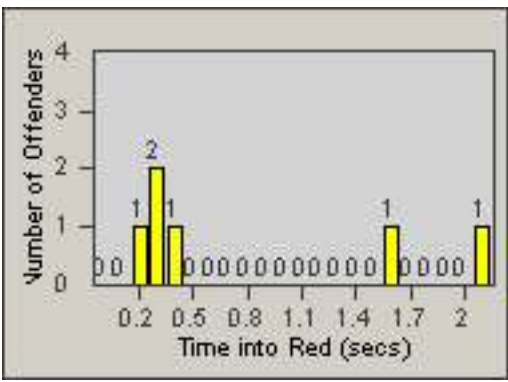

Redflex Redlight Offender Statistics

CONTRACT: Encinitas
DATE FROM: 01-Jul-2012

LOCATION: ENC-ECEN-01 El Camino Real
DATE TO: 31-Jul-2012

LANE 1

LANE 2

LANE 3