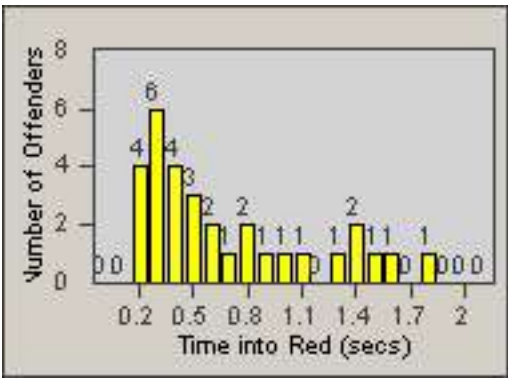

Redflex Redlight Offender Statistics

CONTRACT: Encinitas
DATE FROM: 01-Jul-2012

LOCATION: ENC-ECEN-01 El Camino Real
DATE TO: 31-Jul-2012

LANE 1