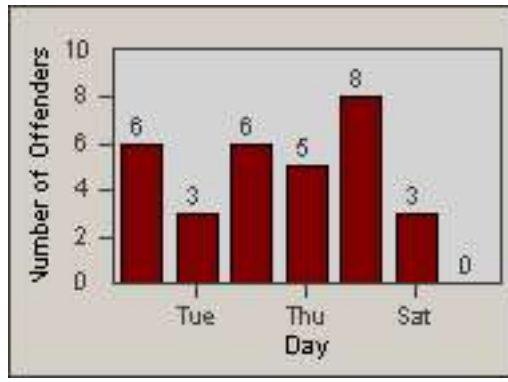

Redflex Redlight Offender Statistics

CONTRACT: Encinitas
DATE FROM: 01-Jul-2012

LOCATION: ENC-ECEN-01 El Camino Real
DATE TO: 31-Jul-2012

LANE 1