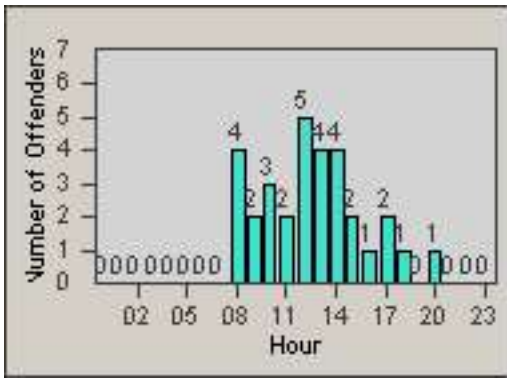

Redflex Redlight Offender Statistics

CONTRACT: Encinitas
DATE FROM: 01-Jul-2012

LOCATION: ENC-ECEN-01 El Camino Real
DATE TO: 31-Jul-2012

LANE 1