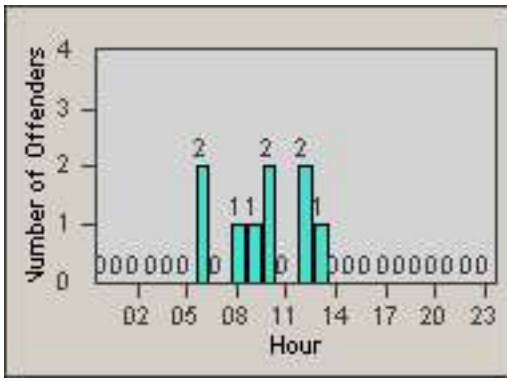

Redflex Redlight Offender Statistics

CONTRACT: Encinitas
DATE FROM: 01-Jul-2012

LOCATION: ENC-ECEN-01 El Camino Real
DATE TO: 31-Jul-2012

LANE 4