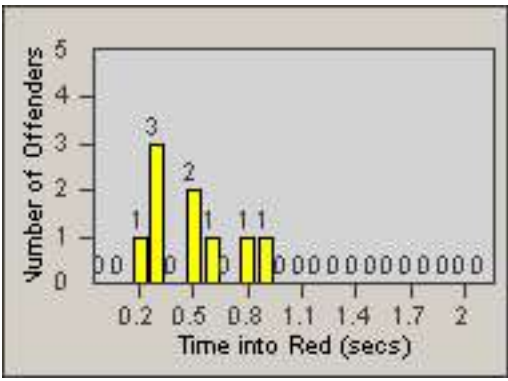

Redflex Redlight Offender Statistics

CONTRACT: Encinitas
DATE FROM: 01-Jul-2012

LOCATION: ENC-ECEN-01 El Camino Real
DATE TO: 31-Jul-2012

LANE 4