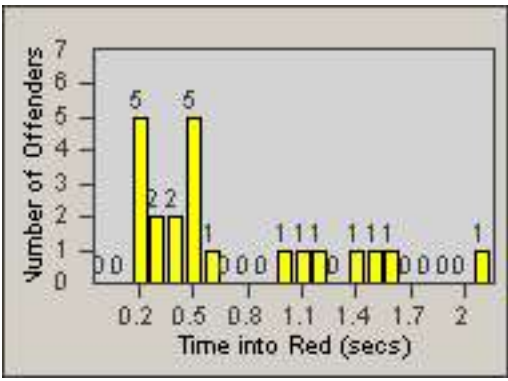

Redflex Redlight Offender Statistics

CONTRACT: Encinitas
DATE FROM: 01-Jul-2012

LOCATION: ENC-ECEN-01 El Camino Real
DATE TO: 31-Jul-2012

LANE 1

LANE 2

LANE 3