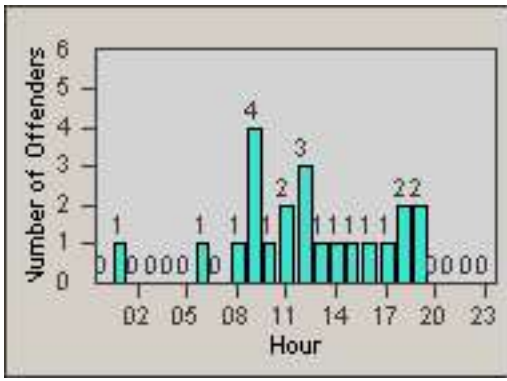

Redflex Redlight Offender Statistics

CONTRACT: Encinitas
DATE FROM: 01-Jul-2012

LOCATION: ENC-ECEN-01 El Camino Real
DATE TO: 31-Jul-2012

LANE 1

LANE 2

LANE 3