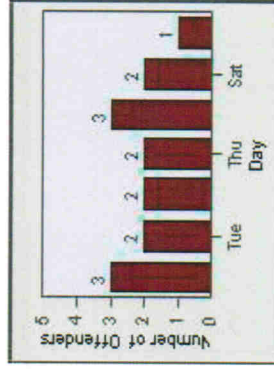

Redflex Redlight Offender Statistics

CONTRACT: Escondido   **LOCATION:** ESC-LIFI-01 Lincoln
DATE FROM: 1/Jul/2006   **DATE TO:** 31/Jul/2006

LANE 1