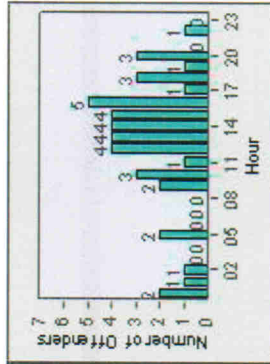

LANE 6

LANE TOTAL

Redflex Redlight Offender Statistics

CONTRACT: Escondido **LOCATION:** ESC-02ES-01 Intersection of Escondido Blvd / 2nd.Ave
DATE FROM: 1/Jul/2006 **DATE TO:** 31/Jul/2006

Redflex Redlight Offender Statistics