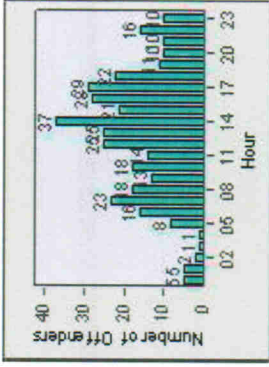

Redflex Redlight Offender Statistics

CONTRACT: Escondido **LOCATION:** ESC-LIFI-01 Lincoln
DATE FROM: 1/Jul/2006 **DATE TO:** 31/Jul/2006

LANE 1

LANE 2

LANE 3

Redflex Redlight Offender Statistics

CONTRACT: Escondido LOCATION: ESC-LIFI-01 Lincoln

DATE FROM: 1/Jul/2006 DATE TO: 31/Jul/2006

LANE 4

LANE 5

Redflex Redlight Offender Statistics

CONTRACT: Escondido LOCATION: ESC-LIFI-01 Lincoln
DATE FROM: 1/Jul/2006 DATE TO: 31/Jul/2006

LANE 6

LANE TOTAL

Redflex Redlight Offender Statistics

CONTRACT: Escondido **LOCATION:** ESC-LIFI-01 Lincoln
DATE FROM: 1/Jul/2006 **DATE TO:** 31/Jul/2006

Redflex Redlight Offender Statistics

CONTRACT: Escondido **LOCATION:** ESC-LIFI-03 Lincoln
DATE FROM: 1/Jul/2006 **DATE TO:** 31/Jul/2006