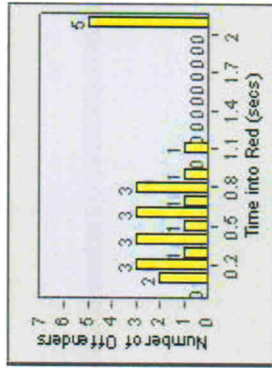

Redflex Redlight Offender Statistics

CONTRACT: Escondido   **LOCATION:** ESC-ESVA-01 Intersection of Escondido Blvd and Valley Pkwy
DATE FROM: 1/Jul/2006   **DATE TO:** 31/Jul/2006