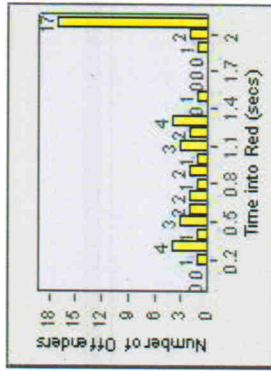

LANE 6

LANE TOTAL

Redflex Redlight Offender Statistics

CONTRACT: Escondido **LOCATION:** ESC-CCVP-01 Intersection of Centre City / Valley Pkwy
DATE FROM: 1/Jul/2006 **DATE TO:** 31/Jul/2006

Redflex Redlight Offender Statistics