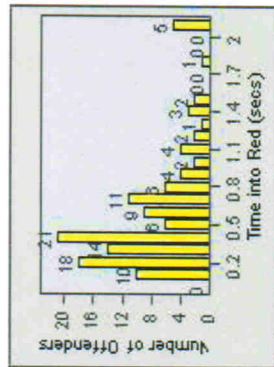

Redflex Redlight Offender Statistics

CONTRACT: Escondido **LOCATION:** ESC-LIFI-01 Lincoln
DATE FROM: 1/Jul/2006 **DATE TO:** 31/Jul/2006

LANE 1

LANE 2

LANE 3

Redflex Redlight Offender Statistics

CONTRACT: Escondido LOCATION: ESC-LIFI-01 Lincoln