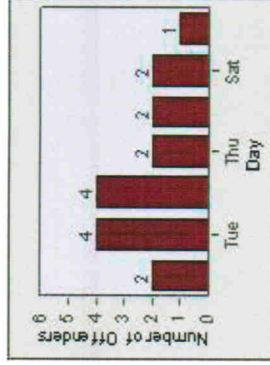

CONTRACT: Escondido LOCATION: ESC-JUSE-01 Second Av
DATE FROM: 1/Jul/2006 DATE TO: 31/Jul/2006

LANE 6

LANE TOTAL

Redflex Redlight Offender Statistics

CONTRACT: Escondido **LOCATION:** ESC-JUSE-01 Second Av
DATE FROM: 1/Jul/2006 **DATE TO:** 31/Jul/2006