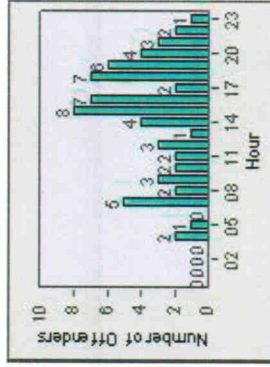

CONTRACT: Escondido **LOCATION:** ESC-LIFI-01 Lincoln
DATE FROM: 1/Jul/2006 **DATE TO:** 31/Jul/2006

Redflex Redlight Offender Statistics

CONTRACT: Escondido **LOCATION:** ESC-LIFI-03 Lincoln
DATE FROM: 1/Jul/2006 **DATE TO:** 31/Jul/2006

LANE 1

LANE 2

LANE 3

Redflex Redlight Offender Statistics

CONTRACT: Escondido **LOCATION:** ESC-LIFI-03 Lincoln
DATE FROM: 1/Jul/2006 **DATE TO:** 31/Jul/2006

LANE 4

LANE 5

Redflex Redlight Offender Statistics

CONTRACT: Escondido LOCATION: ESC-LIFI-03 Lincoln
DATE FROM: 1/Jul/2006 DATE TO: 31/Jul/2006

LANE 6

LANE TOTAL

Redflex Redlight Offender Statistics

CONTRACT: Escondido **LOCATION:** ESC-LIFI-03 Lincoln
DATE FROM: 1/Jul/2006 **DATE TO:** 31/Jul/2006