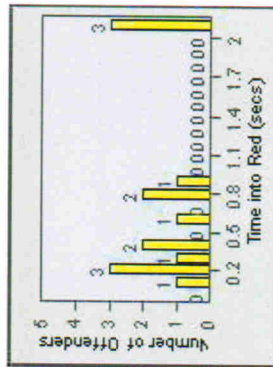

Redflex Redlight Offender Statistics

red 12-28-10

CONTRACT: Escondido LOCATION: ESC-02ES-01 Intersection of Escondido Blvd / 2nd.Ave
 DATE FROM: 1/Jul/2006 DATE TO: 31/Jul/2006

LANE 1

LANE 2

LANE 3

Redflex Redlight Offender Statistics