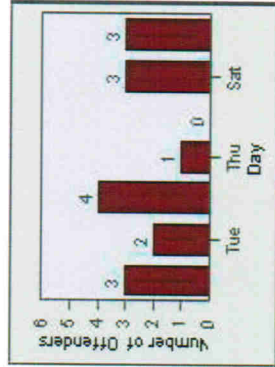

Redflex Redlight Offender Statistics

red 12-28-10

CONTRACT: Escondido LOCATION: ESC-02ES-01 Intersection of Escondido Blvd / 2nd.Ave
 DATE FROM: 1/Jul/2006 DATE TO: 31/Jul/2006

LANE 1

LANE 2

LANE 3

Redflex Redlight Offender Statistics

CONTRACT: Escondido **LOCATION:** ESC-02ES-01 Intersection of Escondido Blvd / 2nd.Ave
DATE FROM: 1/Jul/2006 **DATE TO:** 31/Jul/2006

LANE 4

LANE 5

Redflex Redlight Offender Statistics

CONTRACT: Escondido LOCATION: ESC-02ES-01 Intersection of Escondido Blvd / 2nd.Ave
DATE FROM: 1/Jul/2006 DATE TO: 31/Jul/2006

LANE 6

LANE TOTAL

Redflex Redlight Offender Statistics

CONTRACT: Escondido **LOCATION:** ESC-02ES-01 Intersection of Escondido Blvd / 2nd.Ave
DATE FROM: 1/Jul/2006 **DATE TO:** 31/Jul/2006

Redflex Redlight Offender Statistics