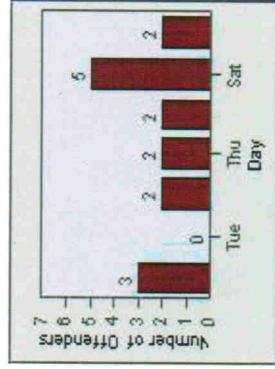

Redflex Redlight Offender Statistics

CONTRACT: Escondido   **LOCATION:** ESC-ESVA-01 Intersection of Escondido Blvd and Valley Pkwy
DATE FROM: 1/Jul/2006   **DATE TO:** 31/Jul/2006

LANE 1

LANE 2

LANE 3