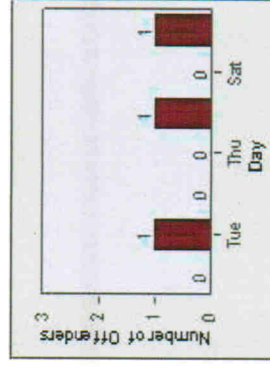

LANE 1

LANE 2

LANE 3

Redflex Redlight Offender Statistics

CONTRACT: Escondido **LOCATION:** ESC-ESVA-01 Intersection of Escondido Blvd and Valley Pkwy
DATE FROM: 1/Jul/2006 **DATE TO:** 31/Jul/2006

LANE 4

LANE 5