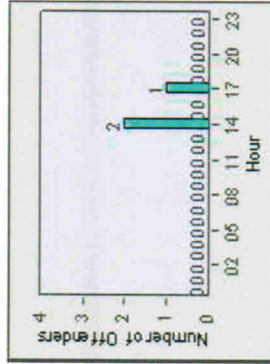

LANE 1

LANE 2

LANE 3

Redflex Redlight Offender Statistics

CONTRACT: Escondido **LOCATION:** ESC-ESVA-01 Intersection of Escondido Blvd and Valley Pkwy
DATE FROM: 1/Jul/2006 **DATE TO:** 31/Jul/2006

LANE 4

LANE 5