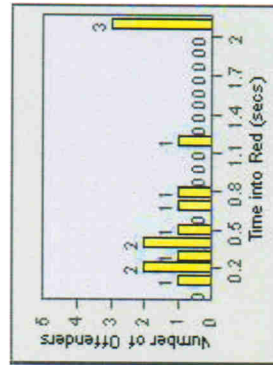

Redflex Redlight Offender Statistics

CONTRACT: Escondido   **LOCATION:** ESC-ES02-01 Intersection of Escondido Blvd / 2nd.Ave
DATE FROM: 1/Jul/2006   **DATE TO:** 31/Jul/2006

LANE 1

LANE 2

LANE 3