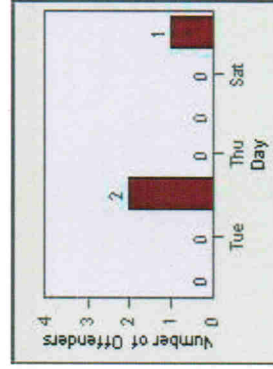

Redflex Redlight Offender Statistics

CONTRACT: Escondido   **LOCATION:** ESC-LIFI-03 Lincoln
DATE FROM: 1/Jul/2006   **DATE TO:** 31/Jul/2006

LANE 1