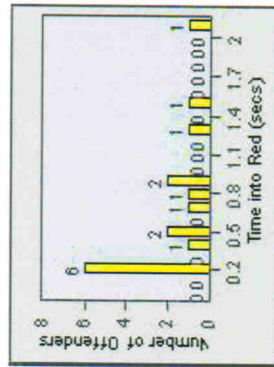

Redflex Redlight Offender Statistics

red 12-28-10

CONTRACT: Escondido LOCATION: ESC-02ES-01 Intersection of Escondido Blvd / 2nd.Ave
 DATE FROM: 1/Jul/2006 DATE TO: 31/Jul/2006

LANE 1

LANE 2

LANE 3

Redflex Redlight Offender Statistics