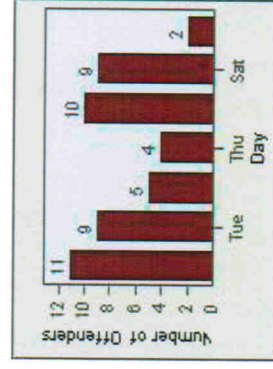

LANE 6

LANE TOTAL

Redflex Redlight Offender Statistics

CONTRACT: Escondido **LOCATION:** ESC-02ES-01 Intersection of Escondido Blvd / 2nd.Ave
DATE FROM: 1/Jul/2006 **DATE TO:** 31/Jul/2006

Redflex Redlight Offender Statistics

CONTRACT: Escondido **LOCATION:** ESC-AUVA-01 Valley
DATE FROM: 1/Jul/2006 **DATE TO:** 31/Jul/2006

LANE 1

LANE 2

LANE 3

Redflex Redlight Offender Statistics

CONTRACT: Escondido LOCATION: ESC-AUVA-01 Valley
DATE FROM: 1/Jul/2006 DATE TO: 31/Jul/2006