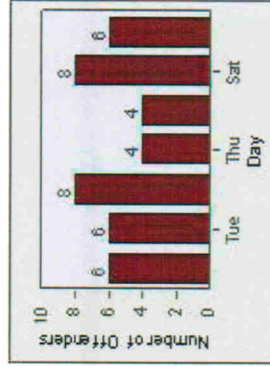

CONTRACT: Escondido **LOCATION:** ESC-02ES-01 Intersection of Escondido Blvd / 2nd.Ave
DATE FROM: 1/Jul/2006 **DATE TO:** 31/Jul/2006

LANE 4

LANE 5

Redflex Redlight Offender Statistics

CONTRACT: Escondido LOCATION: ESC-02ES-01 Intersection of Escondido Blvd / 2nd.Ave
DATE FROM: 1/Jul/2006 DATE TO: 31/Jul/2006

LANE 6

LANE TOTAL

Redflex Redlight Offender Statistics

CONTRACT: Escondido **LOCATION:** ESC-02ES-01 Intersection of Escondido Blvd / 2nd.Ave
DATE FROM: 1/Jul/2006 **DATE TO:** 31/Jul/2006

Redflex Redlight Offender Statistics

CONTRACT: Escondido **LOCATION:** ESC-AUVA-01 Valley
DATE FROM: 1/Jul/2006 **DATE TO:** 31/Jul/2006

LANE 1

LANE 2

LANE 3

Redflex Redlight Offender Statistics

CONTRACT: Escondido LOCATION: ESC-AUVA-01 Valley
DATE FROM: 1/Jul/2006 DATE TO: 31/Jul/2006