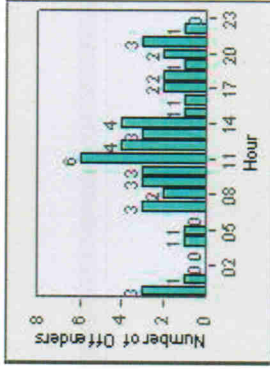

LANE 6

LANE TOTAL

Redflex Redlight Offender Statistics

CONTRACT: Escondido **LOCATION:** ESC-CCVP-01 Intersection of Centre City / Valley Pkwy
DATE FROM: 1/Jul/2006 **DATE TO:** 31/Jul/2006

Redflex Redlight Offender Statistics