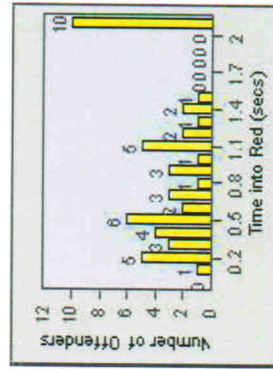

Redflex Redlight Offender Statistics

CONTRACT: Escondido   **LOCATION:** ESC-AUVA-01 Valley
DATE FROM: 1/Jul/2006   **DATE TO:** 31/Jul/2006

LANE 1

LANE 2

LANE 3