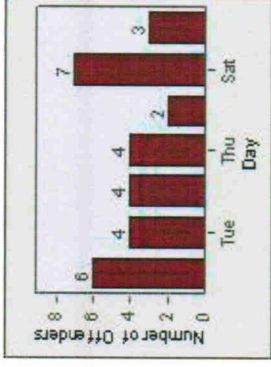

Redflex Redlight Offender Statistics

CONTRACT: Escondido   **LOCATION:** ESC-ES02-01 Intersection of Escondido Blvd / 2nd.Ave
DATE FROM: 1/Jul/2006   **DATE TO:** 31/Jul/2006