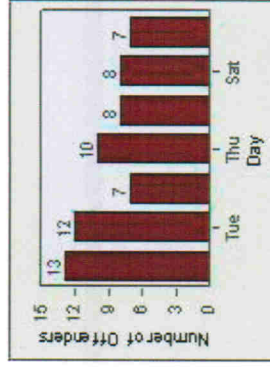

CONTRACT: Escondido **LOCATION:** ESC-LIFI-01 Lincoln
DATE FROM: 1/Jul/2006 **DATE TO:** 31/Jul/2006

Redflex Redlight Offender Statistics

CONTRACT: Escondido **LOCATION:** ESC-LIFI-03 Lincoln
DATE FROM: 1/Jul/2006 **DATE TO:** 31/Jul/2006

LANE 1

LANE 2

LANE 3

Redflex Redlight Offender Statistics

CONTRACT: Escondido **LOCATION:** ESC-LIFI-03 Lincoln
DATE FROM: 1/Jul/2006 **DATE TO:** 31/Jul/2006

LANE 4

LANE 5

Redflex Redlight Offender Statistics

CONTRACT: Escondido LOCATION: ESC-LIFI-03 Lincoln
DATE FROM: 1/Jul/2006 DATE TO: 31/Jul/2006

LANE 6

LANE TOTAL

Redflex Redlight Offender Statistics

CONTRACT: Escondido **LOCATION:** ESC-LIFI-03 Lincoln
DATE FROM: 1/Jul/2006 **DATE TO:** 31/Jul/2006