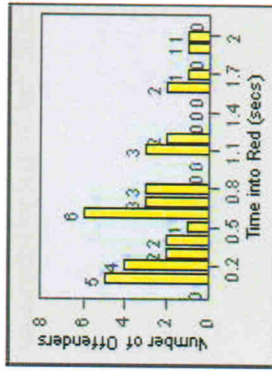

Redflex Redlight Offender Statistics

CONTRACT: Escondido   **LOCATION:** ESC-AUVA-01 Valley
DATE FROM: 1/Jul/2006   **DATE TO:** 31/Jul/2006

LANE 1