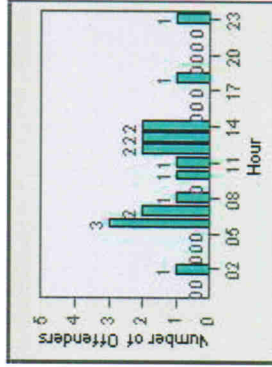

Redflex Redlight Offender Statistics

CONTRACT: Escondido   **LOCATION:** ESC-ES02-01 Intersection of Escondido Blvd / 2nd.Ave
DATE FROM: 1/Jul/2006   **DATE TO:** 31/Jul/2006

LANE 1