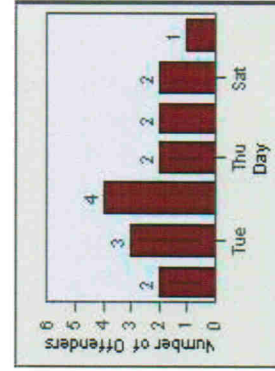

Redflex Redlight Offender Statistics

CONTRACT: Escondido   **LOCATION:** ESC-JUSE-01 Second AV
DATE FROM: 1/Jul/2006   **DATE TO:** 31/Jul/2006

LANE 1

LANE 2

LANE 3