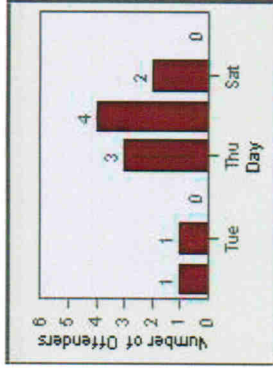

Redflex Redlight Offender Statistics

CONTRACT: Escondido   **LOCATION:** ESC-CCVP-01 Intersection of Centre City / Valley Pkwy
DATE FROM: 1/Jul/2006   **DATE TO:** 31/Jul/2006

LANE 1