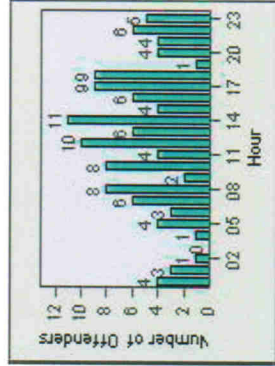

Redflex Redlight Offender Statistics

CONTRACT: Escondido **LOCATION:** ESC-LIFI-01 Lincoln
DATE FROM: 1/Jul/2006 **DATE TO:** 31/Jul/2006

LANE 1

LANE 2

LANE 3

Redflex Redlight Offender Statistics

CONTRACT: Escondido LOCATION: ESC-LIFI-01 Lincoln