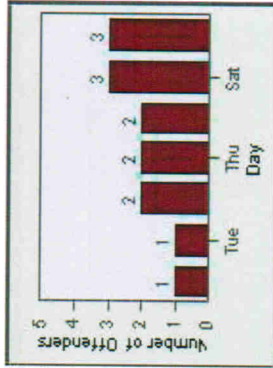

Redflex Redlight Offender Statistics

red 12-28-10

CONTRACT: Escondido LOCATION: ESC-02ES-01 Intersection of Escondido Blvd / 2nd.Ave
 DATE FROM: 1/Jul/2006 DATE TO: 31/Jul/2006

LANE 1

LANE 2

LANE 3

Redflex Redlight Offender Statistics

CONTRACT: Escondido **LOCATION:** ESC-02ES-01 Intersection of Escondido Blvd / 2nd.Ave
DATE FROM: 1/Jul/2006 **DATE TO:** 31/Jul/2006

LANE 4

LANE 5

Redflex Redlight Offender Statistics

CONTRACT: Escondido LOCATION: ESC-02ES-01 Intersection of Escondido Blvd / 2nd.Ave
DATE FROM: 1/Jul/2006 DATE TO: 31/Jul/2006

LANE 6

LANE TOTAL

Redflex Redlight Offender Statistics

CONTRACT: Escondido **LOCATION:** ESC-02ES-01 Intersection of Escondido Blvd / 2nd.Ave
DATE FROM: 1/Jul/2006 **DATE TO:** 31/Jul/2006

Redflex Redlight Offender Statistics