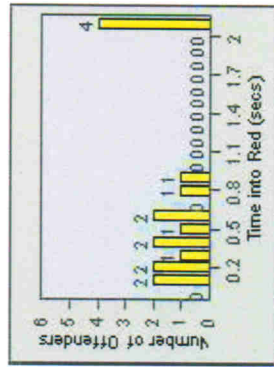

Redflex Redlight Offender Statistics

CONTRACT: Escondido   **LOCATION:** ESC-ESVA-01 Intersection of Escondido Blvd and Valley Pkwy
DATE FROM: 1/Jul/2006   **DATE TO:** 31/Jul/2006

LANE 1

LANE 2

LANE 3