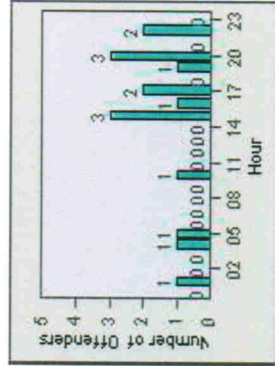

Redflex Redlight Offender Statistics

CONTRACT: Escondido   **LOCATION:** ESC-ESVA-01 Intersection of Escondido Blvd and Valley Pkwy
DATE FROM: 1/Jul/2006   **DATE TO:** 31/Jul/2006

LANE 1

LANE 2

LANE 3