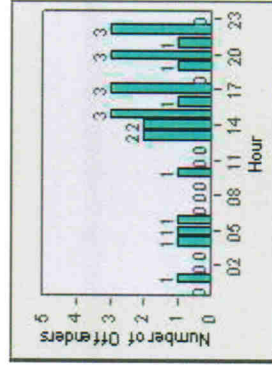

Redflex Redlight Offender Statistics

CONTRACT: Escondido   **LOCATION:** ESC-ESVA-01 Intersection of Escondido Blvd and Valley Pkwy
DATE FROM: 1/Jul/2006   **DATE TO:** 31/Jul/2006