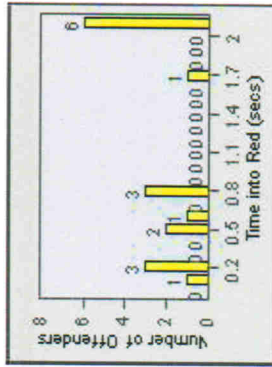

Redflex Redlight Offender Statistics

CONTRACT: Escondido   **LOCATION:** ESC-ES02-01 Intersection of Escondido Blvd / 2nd.Ave
DATE FROM: 1/Jul/2006   **DATE TO:** 31/Jul/2006

LANE 1