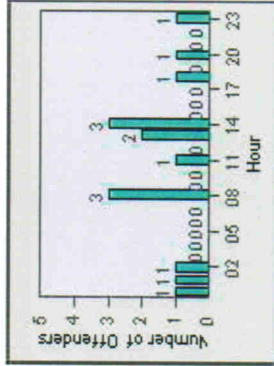

Redflex Redlight Offender Statistics

CONTRACT: Escondido   **LOCATION:** ESC-LIFI-01 Lincoln
DATE FROM: 1/Jul/2006   **DATE TO:** 31/Jul/2006

LANE 1