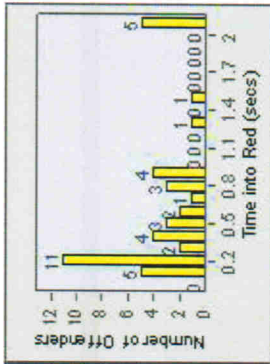

LANE 6

LANE TOTAL

Redflex Redlight Offender Statistics

CONTRACT: Escondido **LOCATION:** ESC-02ES-01 Intersection of Escondido Blvd / 2nd.Ave
DATE FROM: 1/Jul/2006 **DATE TO:** 31/Jul/2006

Redflex Redlight Offender Statistics