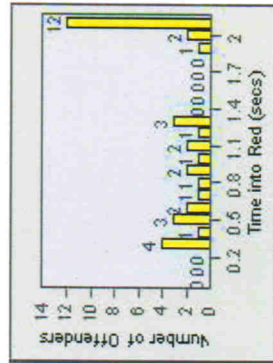

Redflex Redlight Offender Statistics

CONTRACT: Escondido **LOCATION:** ESC-CCVP-01 Intersection of Centre City / Valley Pkwy
DATE FROM: 1/Jul/2006 **DATE TO:** 31/Jul/2006

LANE 1

LANE 2

LANE 3

Redflex Redlight Offender Statistics