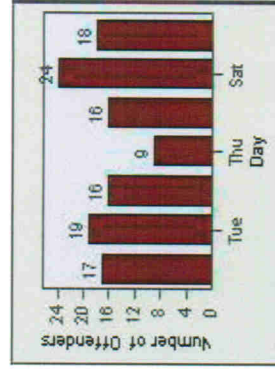

Redflex Redlight Offender Statistics

CONTRACT: Escondido **LOCATION:** ESC-LIFI-01 Lincoln
DATE FROM: 1/Jul/2006 **DATE TO:** 31/Jul/2006

LANE 1

LANE 2

LANE 3

Redflex Redlight Offender Statistics

CONTRACT: Escondido LOCATION: ESC-LIFI-01 Lincoln