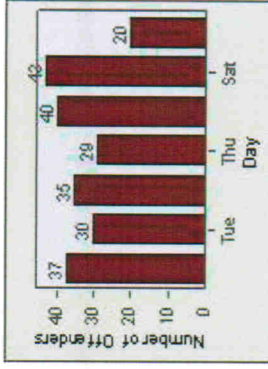

Redflex Redlight Offender Statistics

CONTRACT: Escondido LOCATION: ESC-LIFI-01 Lincoln

DATE FROM: 1/Jul/2006 DATE TO: 31/Jul/2006

LANE 4