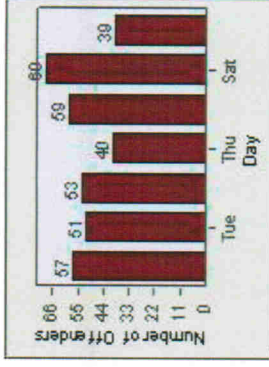

Redflex Redlight Offender Statistics

CONTRACT: Escondido   **LOCATION:** ESC-LIFI-01 Lincoln
DATE FROM: 1/Jul/2006   **DATE TO:** 31/Jul/2006