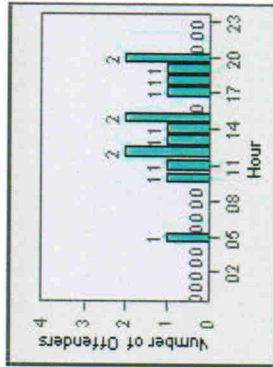

Redflex Redlight Offender Statistics

red 12-28-10

CONTRACT: Escondido LOCATION: ESC-02ES-01 Intersection of Escondido Blvd / 2nd.Ave
 DATE FROM: 1/Jul/2006 DATE TO: 31/Jul/2006

LANE 1

LANE 2

LANE 3

Redflex Redlight Offender Statistics