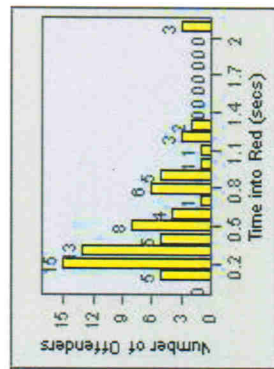

Redflex Redlight Offender Statistics

CONTRACT: Escondido   **LOCATION:** ESC-LIFI-03 Lincoln
DATE FROM: 1/Jul/2006   **DATE TO:** 31/Jul/2006

LANE 1

LANE 2

LANE 3