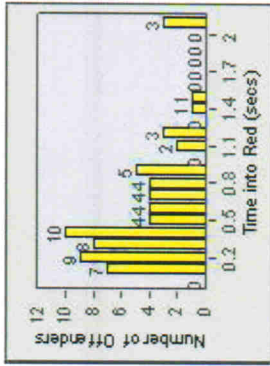

CONTRACT: Escondido **LOCATION:** ESC-LIFI-01 Lincoln
DATE FROM: 1/Jul/2006 **DATE TO:** 31/Jul/2006

Redflex Redlight Offender Statistics

CONTRACT: Escondido **LOCATION:** ESC-LIFI-03 Lincoln
DATE FROM: 1/Jul/2006 **DATE TO:** 31/Jul/2006

LANE 1

LANE 2

LANE 3

Redflex Redlight Offender Statistics

CONTRACT: Escondido **LOCATION:** ESC-LIFI-03 Lincoln
DATE FROM: 1/Jul/2006 **DATE TO:** 31/Jul/2006

LANE 4

LANE 5

Redflex Redlight Offender Statistics

CONTRACT: Escondido LOCATION: ESC-LIFI-03 Lincoln
DATE FROM: 1/Jul/2006 DATE TO: 31/Jul/2006

LANE 6

LANE TOTAL

Redflex Redlight Offender Statistics

CONTRACT: Escondido **LOCATION:** ESC-LIFI-03 Lincoln
DATE FROM: 1/Jul/2006 **DATE TO:** 31/Jul/2006