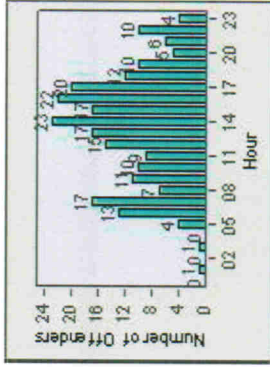

Redflex Redlight Offender Statistics

CONTRACT: Escondido **LOCATION:** ESC-LIFI-01 Lincoln
DATE FROM: 1/Jul/2006 **DATE TO:** 31/Jul/2006

LANE 1

LANE 2

LANE 3

Redflex Redlight Offender Statistics

CONTRACT: Escondido LOCATION: ESC-LIFI-01 Lincoln

DATE FROM: 1/Jul/2006 DATE TO: 31/Jul/2006

LANE 4

LANE 5

Redflex Redlight Offender Statistics

CONTRACT: Escondido LOCATION: ESC-LIFI-01 Lincoln
DATE FROM: 1/Jul/2006 DATE TO: 31/Jul/2006

LANE 6

LANE TOTAL

Redflex Redlight Offender Statistics