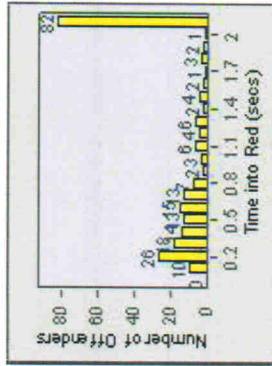

Redflex Redlight Offender Statistics

CONTRACT: Escondido LOCATION: ESC-LIFI-01 Lincoln

DATE FROM: 1/Jul/2006 DATE TO: 31/Jul/2006

LANE 4