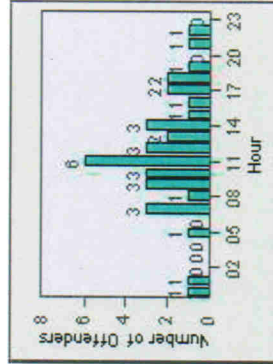

Redflex Redlight Offender Statistics

CONTRACT: Escondido **LOCATION:** ESC-CCVP-01 Intersection of Centre City / Valley Pkwy
DATE FROM: 1/Jul/2006 **DATE TO:** 31/Jul/2006

LANE 1

LANE 2

LANE 3

Redflex Redlight Offender Statistics