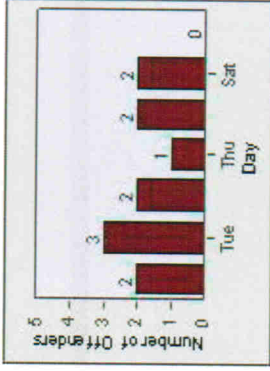

Redflex Redlight Offender Statistics

red 12-28-10

CONTRACT: Escondido LOCATION: ESC-02ES-01 Intersection of Escondido Blvd / 2nd.Ave
 DATE FROM: 1/Jul/2006 DATE TO: 31/Jul/2006

LANE 1

LANE 2

LANE 3

Redflex Redlight Offender Statistics

CONTRACT: Escondido **LOCATION:** ESC-02ES-01 Intersection of Escondido Blvd / 2nd.Ave
DATE FROM: 1/Jul/2006 **DATE TO:** 31/Jul/2006

LANE 4

LANE 5

Redflex Redlight Offender Statistics

CONTRACT: Escondido LOCATION: ESC-02ES-01 Intersection of Escondido Blvd / 2nd.Ave
DATE FROM: 1/Jul/2006 DATE TO: 31/Jul/2006

LANE 6

LANE TOTAL

Redflex Redlight Offender Statistics

CONTRACT: Escondido **LOCATION:** ESC-02ES-01 Intersection of Escondido Blvd / 2nd.Ave
DATE FROM: 1/Jul/2006 **DATE TO:** 31/Jul/2006

Redflex Redlight Offender Statistics