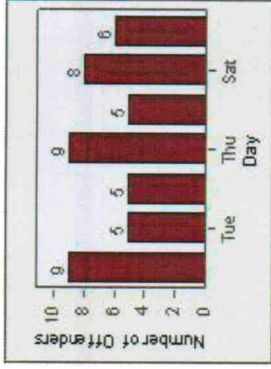

LANE 6

LANE TOTAL

Redflex Redlight Offender Statistics

CONTRACT: Escondido **LOCATION:** ESC-CCVP-01 Intersection of Centre City / Valley Pkwy
DATE FROM: 1/Jul/2006 **DATE TO:** 31/Jul/2006

Redflex Redlight Offender Statistics