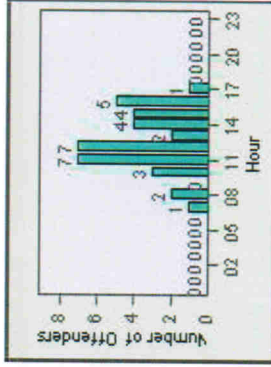

Redflex Redlight Offender Statistics

CONTRACT: Escondido   **LOCATION:** ESC-AUVA-01 Valley
DATE FROM: 1/Jul/2006   **DATE TO:** 31/Jul/2006

LANE 1