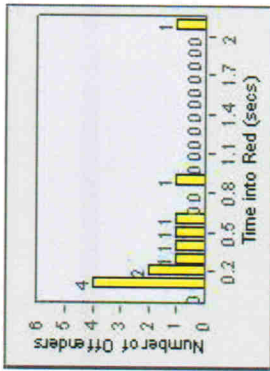

Redflex Redlight Offender Statistics

CONTRACT: Escondido   **LOCATION:** ESC-02ES-01 Intersection of Escondido Blvd / 2nd.Ave
DATE FROM: 1/Jul/2006   **DATE TO:** 31/Jul/2006