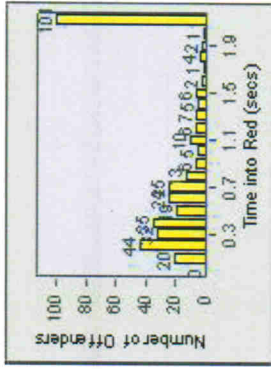

Redflex Redlight Offender Statistics

CONTRACT: Escondido   **LOCATION:** ESC-LIFI-01 Lincoln
DATE FROM: 1/Jul/2006   **DATE TO:** 31/Jul/2006