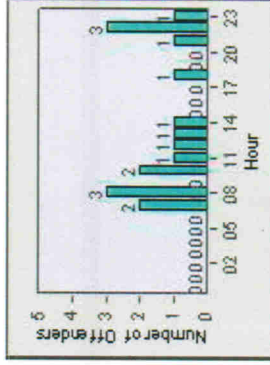

CONTRACT: Escondido LOCATION: ESC-JUSE-01 Second Av
DATE FROM: 1/Jul/2006 DATE TO: 31/Jul/2006

LANE 6

LANE TOTAL

Redflex Redlight Offender Statistics

CONTRACT: Escondido **LOCATION:** ESC-JUSE-01 Second Av
DATE FROM: 1/Jul/2006 **DATE TO:** 31/Jul/2006