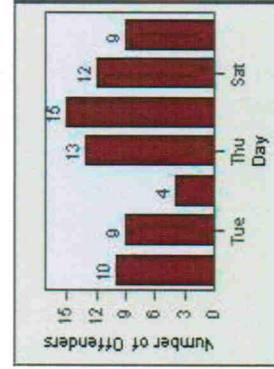

Redflex Redlight Offender Statistics

CONTRACT: Escondido   **LOCATION:** ESC-LIFI-03 Lincoln
DATE FROM: 1/Jul/2006   **DATE TO:** 31/Jul/2006

LANE 1

LANE 2

LANE 3