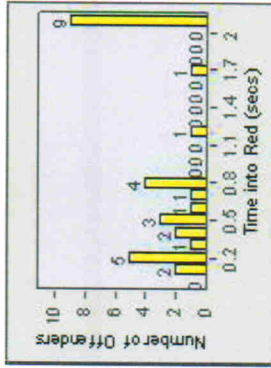

Redflex Redlight Offender Statistics

CONTRACT: Escondido   **LOCATION:** ESC-ES02-01 Intersection of Escondido Blvd / 2nd.Ave
DATE FROM: 1/Jul/2006   **DATE TO:** 31/Jul/2006