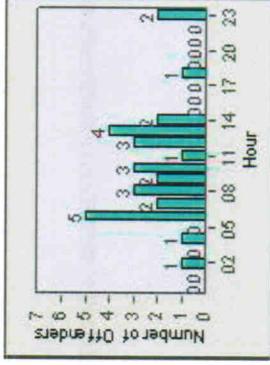

Redflex Redlight Offender Statistics

CONTRACT: Escondido   **LOCATION:** ESC-ES02-01 Intersection of Escondido Blvd / 2nd.Ave
DATE FROM: 1/Jul/2006   **DATE TO:** 31/Jul/2006