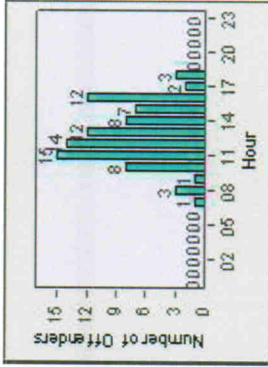

LANE 4

LANE 5

Redflex Redlight Offender Statistics

CONTRACT: Escondido LOCATION: ESC-AUVA-01 Valley
DATE FROM: 1/Jul/2006 DATE TO: 31/Jul/2006

LANE 6

LANE TOTAL

Redflex Redlight Offender Statistics

CONTRACT: Escondido **LOCATION:** ESC-AUVA-01 Valley
DATE FROM: 1/Jul/2006 **DATE TO:** 31/Jul/2006