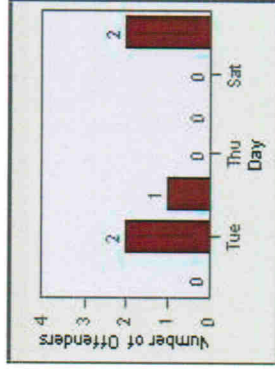

Redflex Redlight Offender Statistics

CONTRACT: Escondido   **LOCATION:** ESC-ESVA-01 Intersection of Escondido Blvd and Valley Pkwy
DATE FROM: 1/Jul/2006   **DATE TO:** 31/Jul/2006

LANE 1