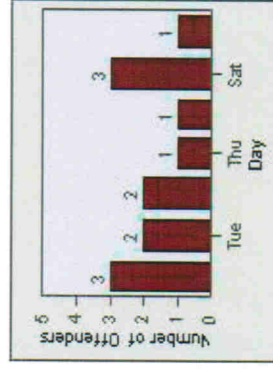

Redflex Redlight Offender Statistics

CONTRACT: Escondido   **LOCATION:** ESC-ES02-01 Intersection of Escondido Blvd / 2nd.Ave
DATE FROM: 1/Jul/2006   **DATE TO:** 31/Jul/2006

LANE 1

LANE 2

LANE 3