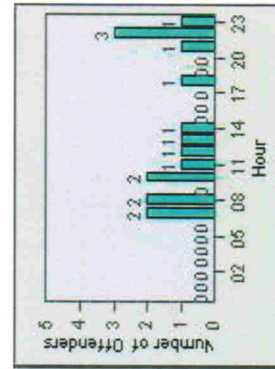

Redflex Redlight Offender Statistics

CONTRACT: Escondido   **LOCATION:** ESC-JUSE-01 Second AV
DATE FROM: 1/Jul/2006   **DATE TO:** 31/Jul/2006

LANE 1

LANE 2

LANE 3