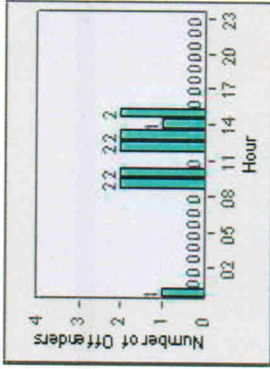

Redflex Redlight Offender Statistics

CONTRACT: Escondido   **LOCATION:** ESC-02ES-01 Intersection of Escondido Blvd / 2nd.Ave
DATE FROM: 1/Jul/2006   **DATE TO:** 31/Jul/2006