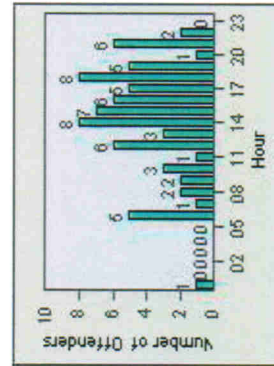

Redflex Redlight Offender Statistics

CONTRACT: Escondido   **LOCATION:** ESC-LIFI-03 Lincoln
DATE FROM: 1/Jul/2006   **DATE TO:** 31/Jul/2006

LANE 1

LANE 2

LANE 3