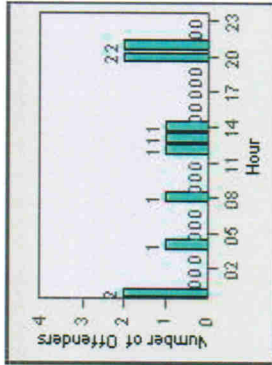

Redflex Redlight Offender Statistics

CONTRACT: Escondido   **LOCATION:** ESC-CCVP-01 Intersection of Centre City / Valley Pkwy
DATE FROM: 1/Jul/2006   **DATE TO:** 31/Jul/2006

LANE 1