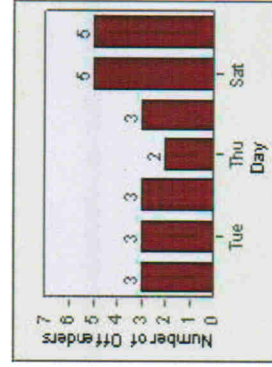

Redflex Redlight Offender Statistics

CONTRACT: Escondido   **LOCATION:** ESC-ESVA-01 Intersection of Escondido Blvd and Valley Pkwy
DATE FROM: 1/Jul/2006   **DATE TO:** 31/Jul/2006