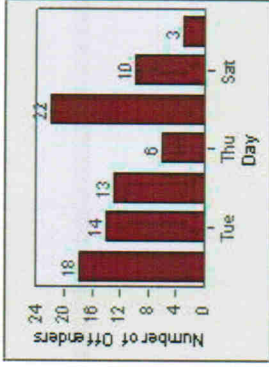

LANE 4

LANE 5

Redflex Redlight Offender Statistics

CONTRACT: Escondido LOCATION: ESC-AUVA-01 Valley
DATE FROM: 1/Jul/2006 DATE TO: 31/Jul/2006

LANE 6

LANE TOTAL

Redflex Redlight Offender Statistics

CONTRACT: Escondido **LOCATION:** ESC-AUVA-01 Valley
DATE FROM: 1/Jul/2006 **DATE TO:** 31/Jul/2006