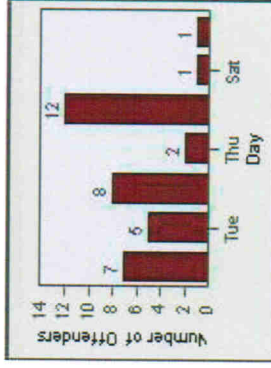

LANE 6

LANE TOTAL

Redflex Redlight Offender Statistics

CONTRACT: Escondido **LOCATION:** ESC-02ES-01 Intersection of Escondido Blvd / 2nd.Ave
DATE FROM: 1/Jul/2006 **DATE TO:** 31/Jul/2006

Redflex Redlight Offender Statistics

CONTRACT: Escondido **LOCATION:** ESC-AUVA-01 Valley
DATE FROM: 1/Jul/2006 **DATE TO:** 31/Jul/2006

LANE 1

LANE 2

LANE 3

Redflex Redlight Offender Statistics

CONTRACT: Escondido LOCATION: ESC-AUVA-01 Valley
DATE FROM: 1/Jul/2006 DATE TO: 31/Jul/2006