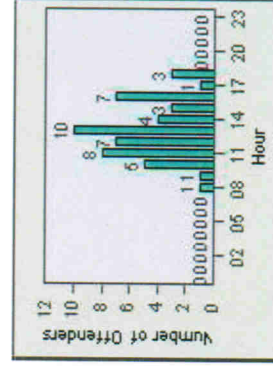

Redflex Redlight Offender Statistics

CONTRACT: Escondido   **LOCATION:** ESC-AUVA-01 Valley
DATE FROM: 1/Jul/2006   **DATE TO:** 31/Jul/2006

LANE 1

LANE 2

LANE 3