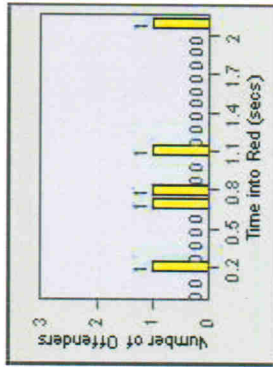

Redflex Redlight Offender Statistics

CONTRACT: Escondido   **LOCATION:** ESC-ESVA-01 Intersection of Escondido Blvd and Valley Pkwy
DATE FROM: 1/Jul/2006   **DATE TO:** 31/Jul/2006

LANE 1