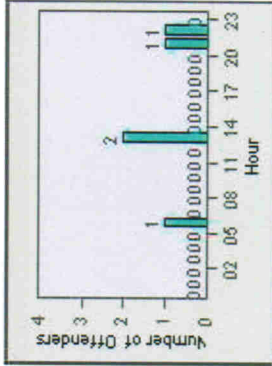

Redflex Redlight Offender Statistics

CONTRACT: Escondido   **LOCATION:** ESC-ESVA-01 Intersection of Escondido Blvd and Valley Pkwy
DATE FROM: 1/Jul/2006   **DATE TO:** 31/Jul/2006

LANE 1