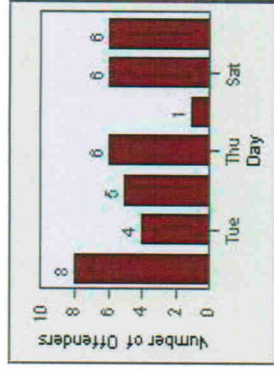

Redflex Redlight Offender Statistics

CONTRACT: Escondido **LOCATION:** ESC-CCVP-01 Intersection of Centre City / Valley Pkwy
DATE FROM: 1/Jul/2006 **DATE TO:** 31/Jul/2006

LANE 1

LANE 2

LANE 3

Redflex Redlight Offender Statistics