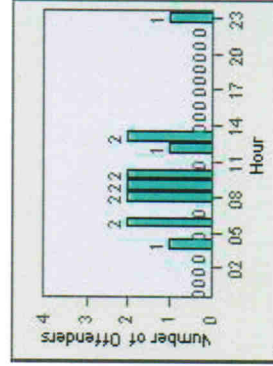

Redflex Redlight Offender Statistics

CONTRACT: Escondido   **LOCATION:** ESC-ES02-01 Intersection of Escondido Blvd / 2nd.Ave
DATE FROM: 1/Jul/2006   **DATE TO:** 31/Jul/2006

LANE 1

LANE 2

LANE 3