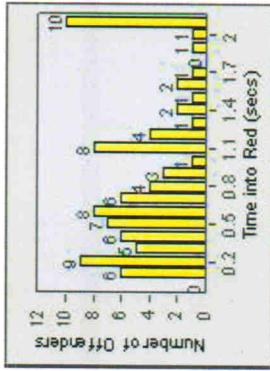

LANE 4

LANE 5

Redflex Redlight Offender Statistics

CONTRACT: Escondido LOCATION: ESC-AUVA-01 Valley
DATE FROM: 1/Jul/2006 DATE TO: 31/Jul/2006

LANE 6

LANE TOTAL

Redflex Redlight Offender Statistics

CONTRACT: Escondido **LOCATION:** ESC-AUVA-01 Valley
DATE FROM: 1/Jul/2006 **DATE TO:** 31/Jul/2006