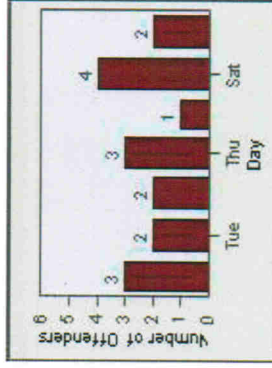

Redflex Redlight Offender Statistics

CONTRACT: Escondido   **LOCATION:** ESC-ES02-01 Intersection of Escondido Blvd / 2nd.Ave
DATE FROM: 1/Jul/2006   **DATE TO:** 31/Jul/2006

LANE 1