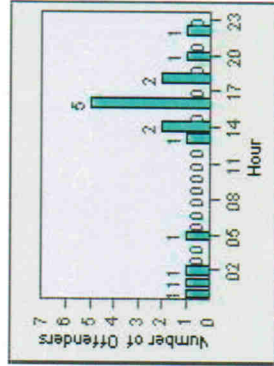

Redflex Redlight Offender Statistics

red 12-28-10

CONTRACT: Escondido LOCATION: ESC-02ES-01 Intersection of Escondido Blvd / 2nd.Ave
 DATE FROM: 1/Jul/2006 DATE TO: 31/Jul/2006

LANE 1

LANE 2

LANE 3

Redflex Redlight Offender Statistics