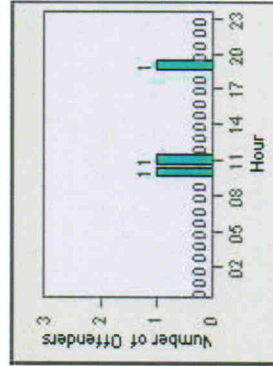

Redflex Redlight Offender Statistics

CONTRACT: Escondido   **LOCATION:** ESC-LIFI-03 Lincoln
DATE FROM: 1/Jul/2006   **DATE TO:** 31/Jul/2006

LANE 1